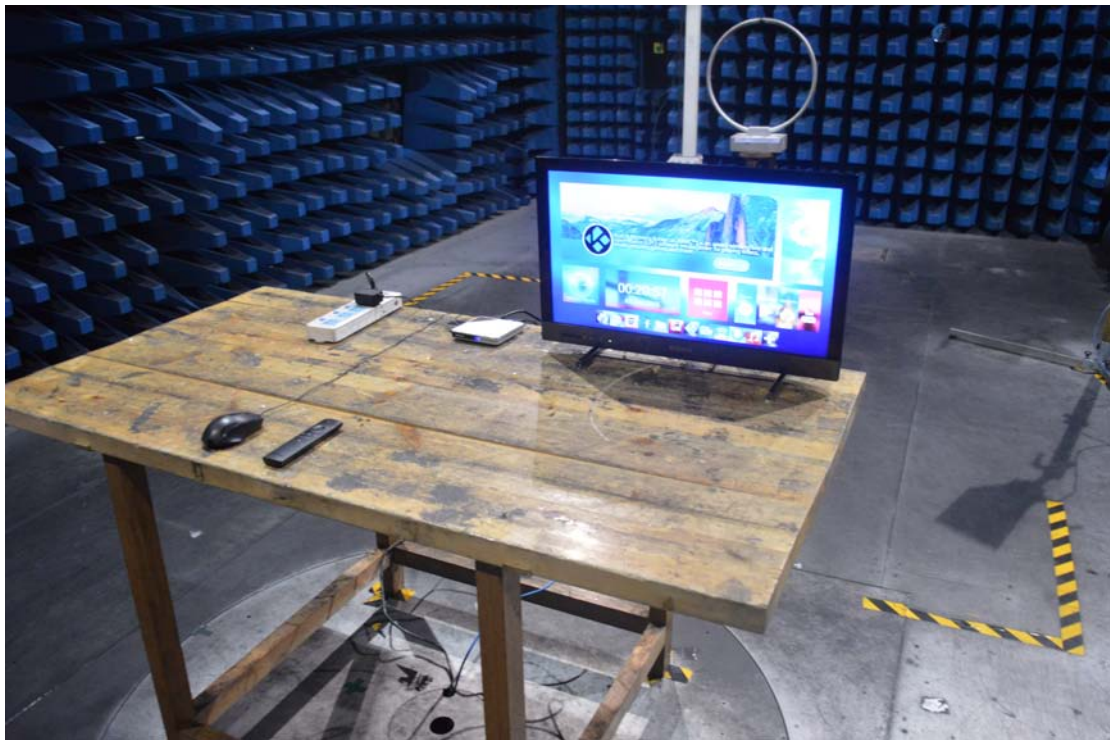

Test Setup Photos

1. Conducted emission main's port front view

2. Conducted emission main's port side view

3. Radiated emission (9KHz-30MHz)

4. Radiated emission (30MHz-1GHz)

5. Radiated emission (above 1GHz)

6. Conducted Spurious Emission