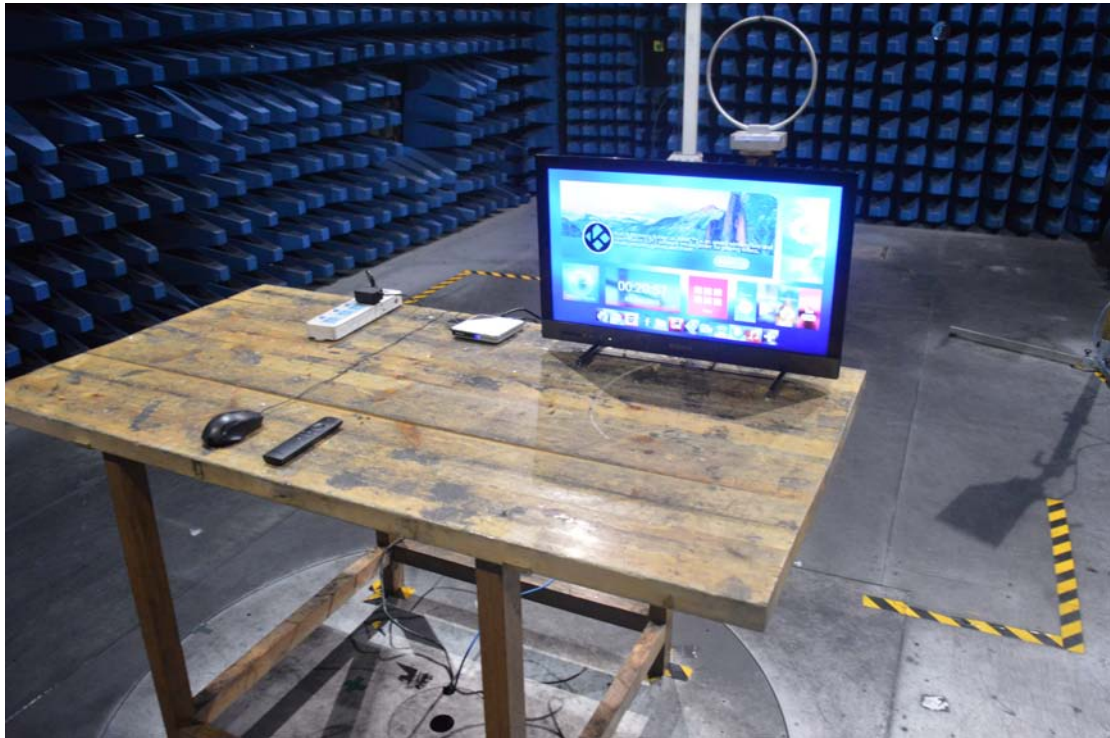

Test Setup Photos

1. Conducted emission main's port front view

2. Conducted emission main's port side view

3. Radiated emission (9KHz-30MHz)

4. Radiated emission (30MHz-1GHz)

5. Radiated emission (above 1GHz)

6. Conducted Spurious Emission