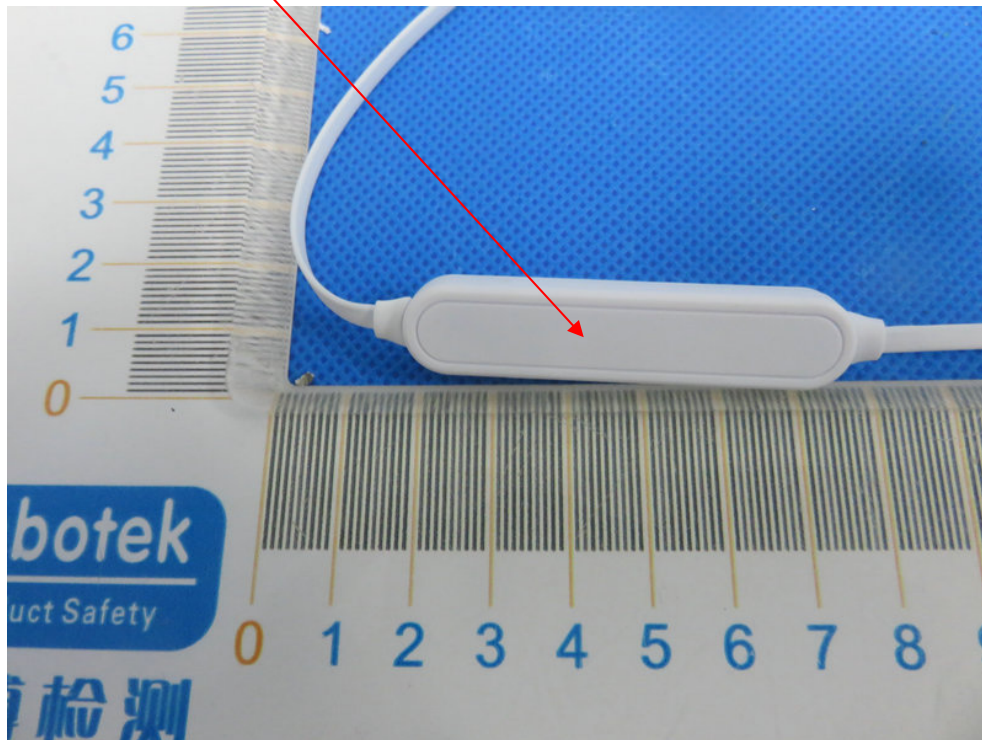

Label Location On EUT

Label

FCC ID: 2ALOE-888