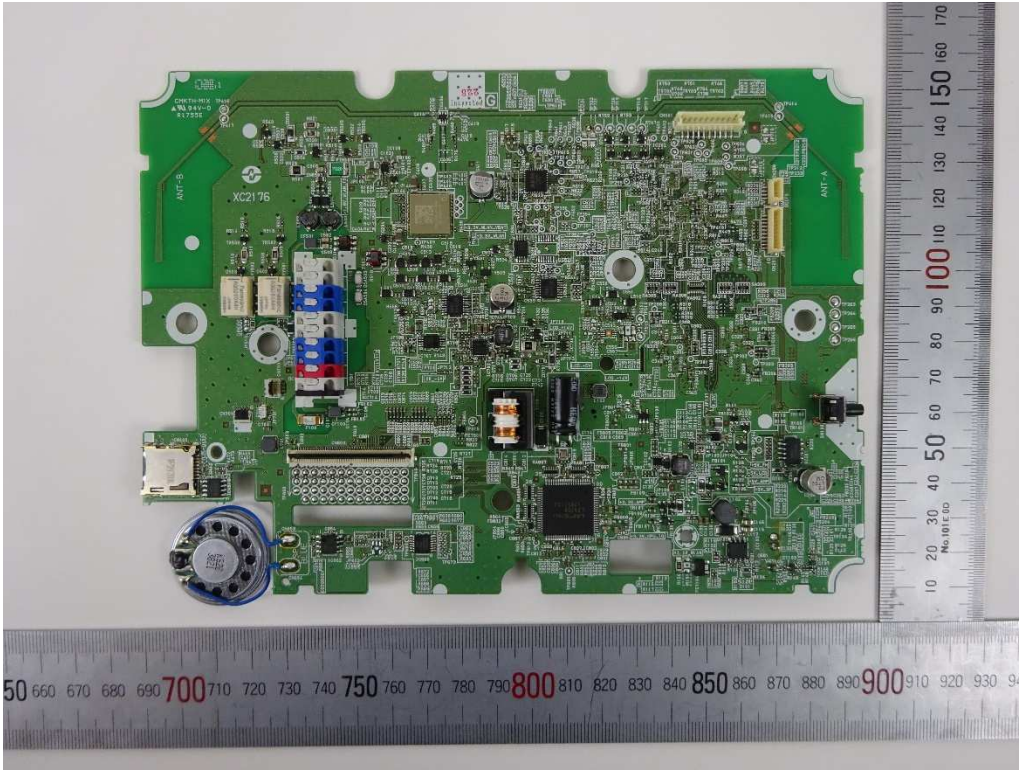

Internal Photos of JO-1MDW V2

Internal Photos of JO-1MDW V2

Internal Photos of JO-1MDW V2

W-LAN Module

Unshielded W-LAN Module

The back side of W-LAN Module

Internal Photos of JO-1MDW V2

Internal Photos of JO-1MDW V2

Internal Photos of JO-1MDW V2
XC2176[Side-A]

XC2176[Side-B]

Internal Photos of JO-1MDW V2
Around ANT-B [Side-A]

Around ANT-B [Side-B]