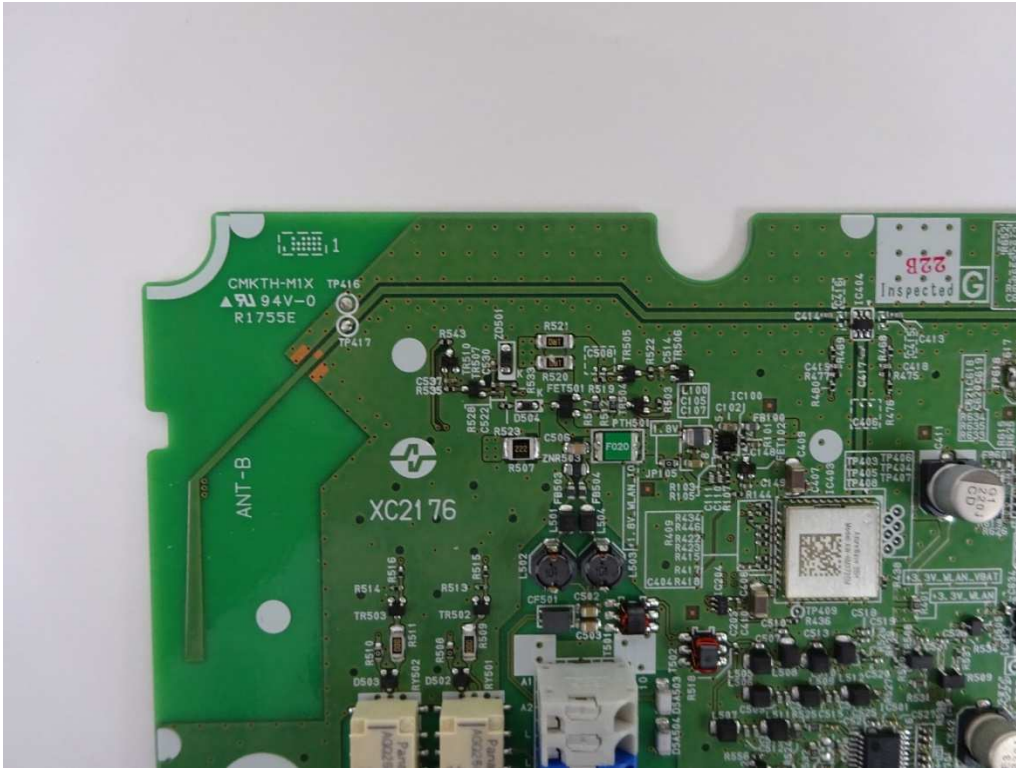

Internal Photos of JO-1MDW V2

Internal Photos of JO-1MDW V2

Internal Photos of JO-1MDW V2

W-LAN Module

Unshielded W-LAN Module

The back side of W-LAN Module

Internal Photos of JO-1MDW V2

Internal Photos of JO-1MDW V2

Internal Photos of JO-1MDW V2
XC2176[Side-A]

XC2176[Side-B]

Internal Photos of JO-1MDW V2
Around ANT-B [Side-A]

Around ANT-B [Side-B]