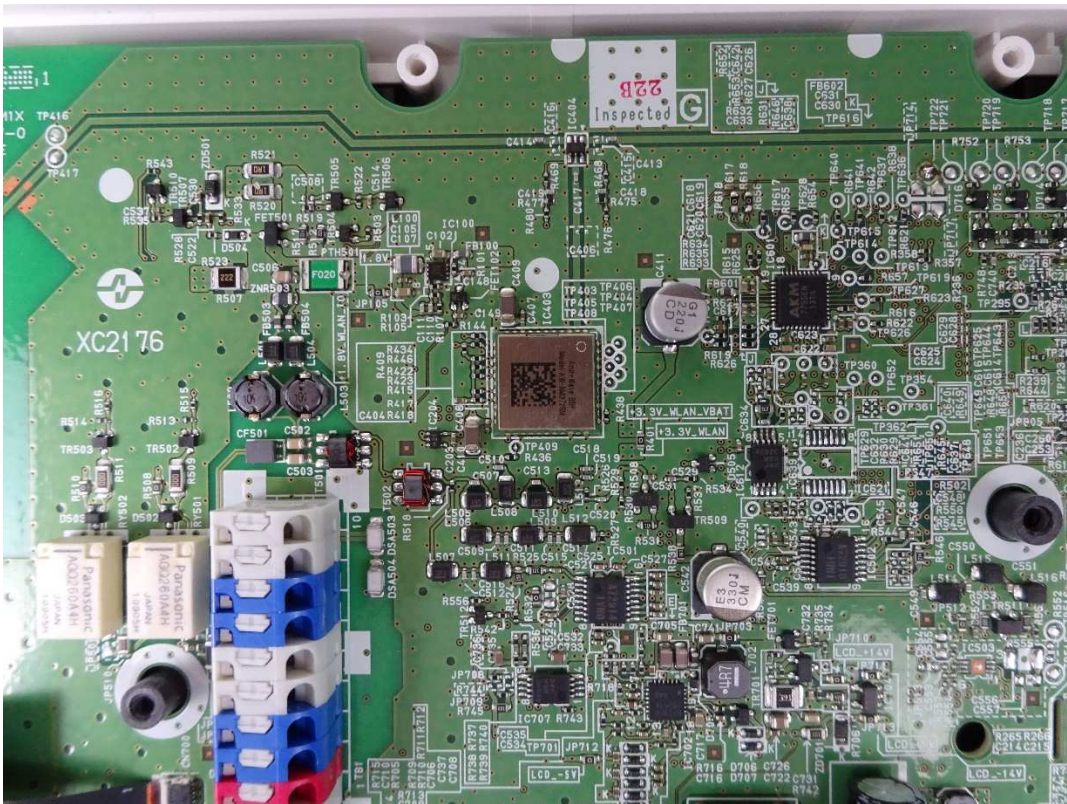

Internal Photos of JO-1MDW V2

Internal Photos of JO-1MDW V2

Internal Photos of JO-1MDW V2

W-LAN Module

Unshielded W-LAN Module

The back side of W-LAN Module

Internal Photos of JO-1MDW V2

Internal Photos of JO-1MDW V2

Internal Photos of JO-1MDW V2
XC2176[Side-A]

XC2176[Side-B]

Internal Photos of JO-1MDW V2
Around ANT-B [Side-A]

Around ANT-B [Side-B]