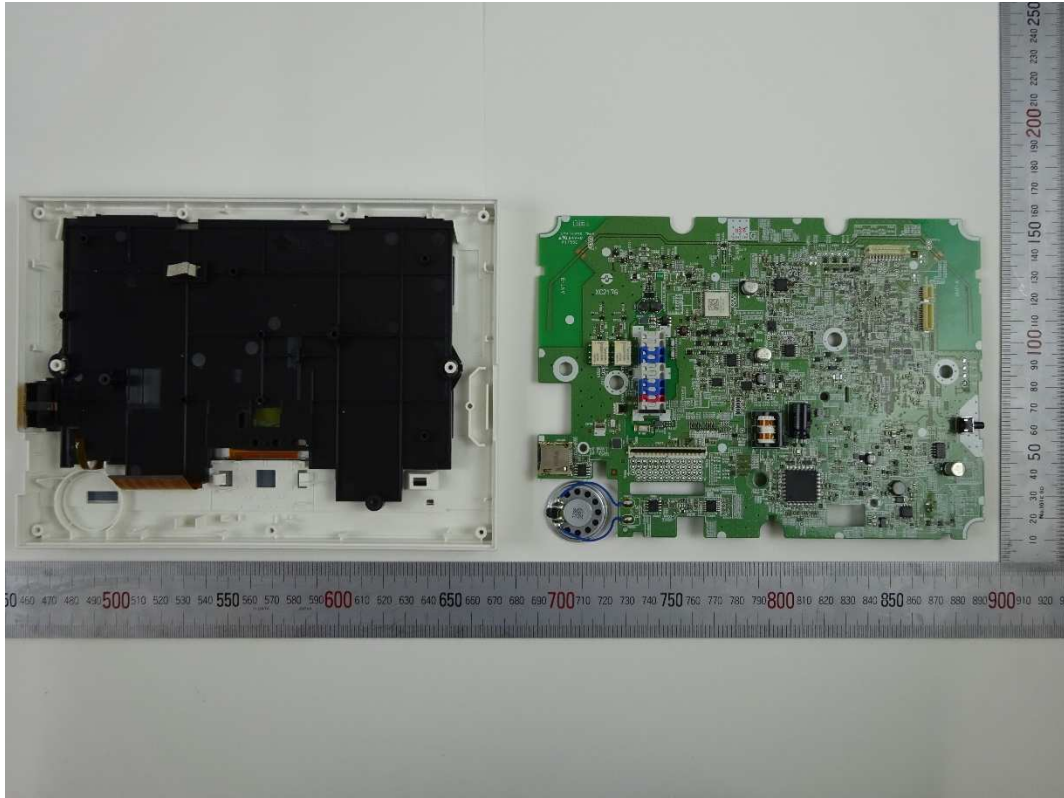

Internal Photos of JO-1MDW V2

Internal Photos of JO-1MDW V2

Internal Photos of JO-1MDW V2

W-LAN Module

Unshielded W-LAN Module

The back side of W-LAN Module

Internal Photos of JO-1MDW V2

Internal Photos of JO-1MDW V2

Internal Photos of JO-1MDW V2
XC2176[Side-A]

XC2176[Side-B]

Internal Photos of JO-1MDW V2
Around ANT-B [Side-A]

Around ANT-B [Side-B]