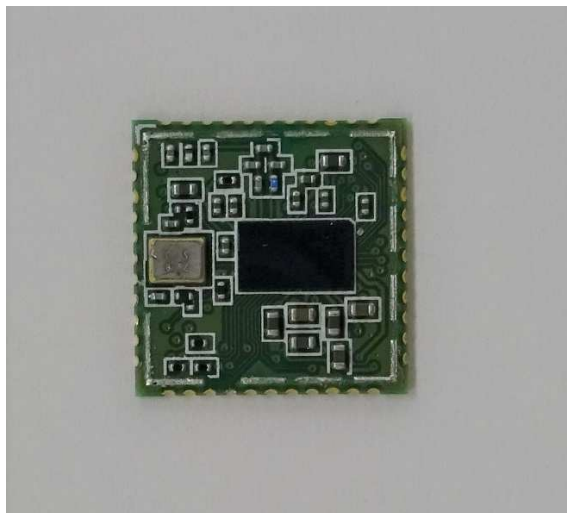

Internal Photos of JO-1MDW V2

Internal Photos of JO-1MDW V2

Internal Photos of JO-1MDW V2

W-LAN Module

Unshielded W-LAN Module

The back side of W-LAN Module

Internal Photos of JO-1MDW V2

Internal Photos of JO-1MDW V2

Internal Photos of JO-1MDW V2
XC2176[Side-A]

XC2176[Side-B]

Internal Photos of JO-1MDW V2
Around ANT-B [Side-A]

Around ANT-B [Side-B]