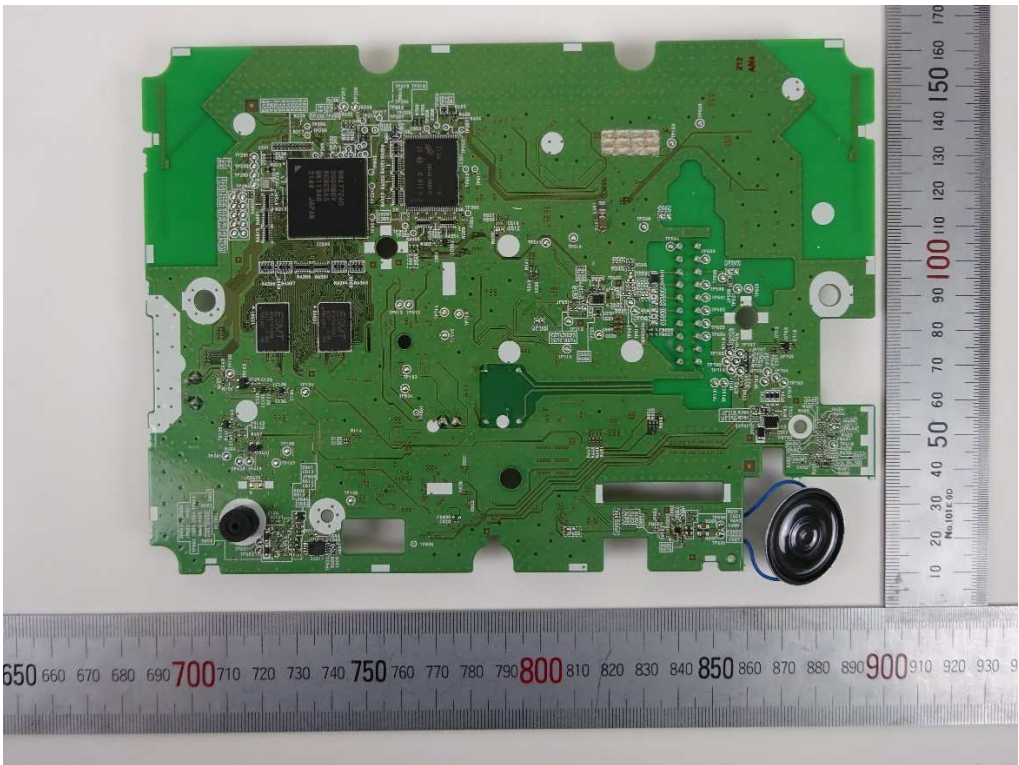

Internal Photos of JO-1MDW V2

Internal Photos of JO-1MDW V2

Internal Photos of JO-1MDW V2

W-LAN Module

Unshielded W-LAN Module

The back side of W-LAN Module

Internal Photos of JO-1MDW V2

Internal Photos of JO-1MDW V2

Internal Photos of JO-1MDW V2
XC2176[Side-A]

XC2176[Side-B]

Internal Photos of JO-1MDW V2
Around ANT-B [Side-A]

Around ANT-B [Side-B]