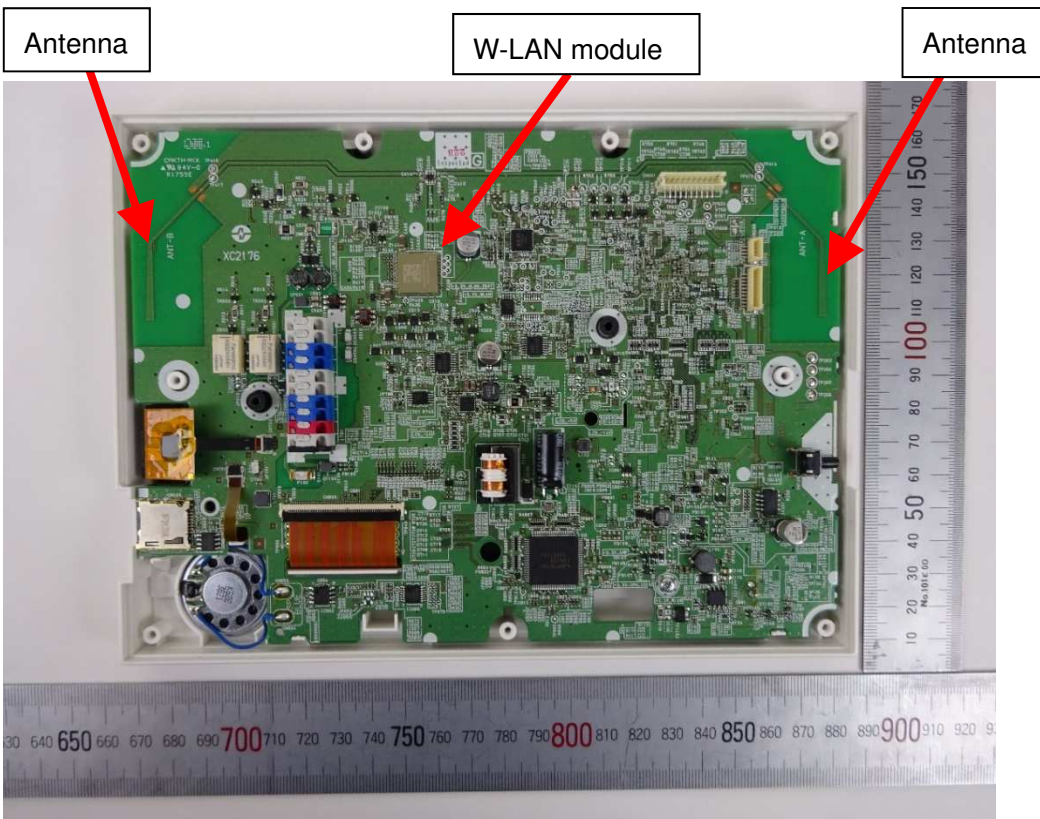

Internal Photos of JO-1MDW V2

Internal Photos of JO-1MDW V2

Internal Photos of JO-1MDW V2

W-LAN Module

Unshielded W-LAN Module

The back side of W-LAN Module

Internal Photos of JO-1MDW V2

Internal Photos of JO-1MDW V2

Internal Photos of JO-1MDW V2
XC2176[Side-A]

XC2176[Side-B]

Internal Photos of JO-1MDW V2
Around ANT-B [Side-A]

Around ANT-B [Side-B]