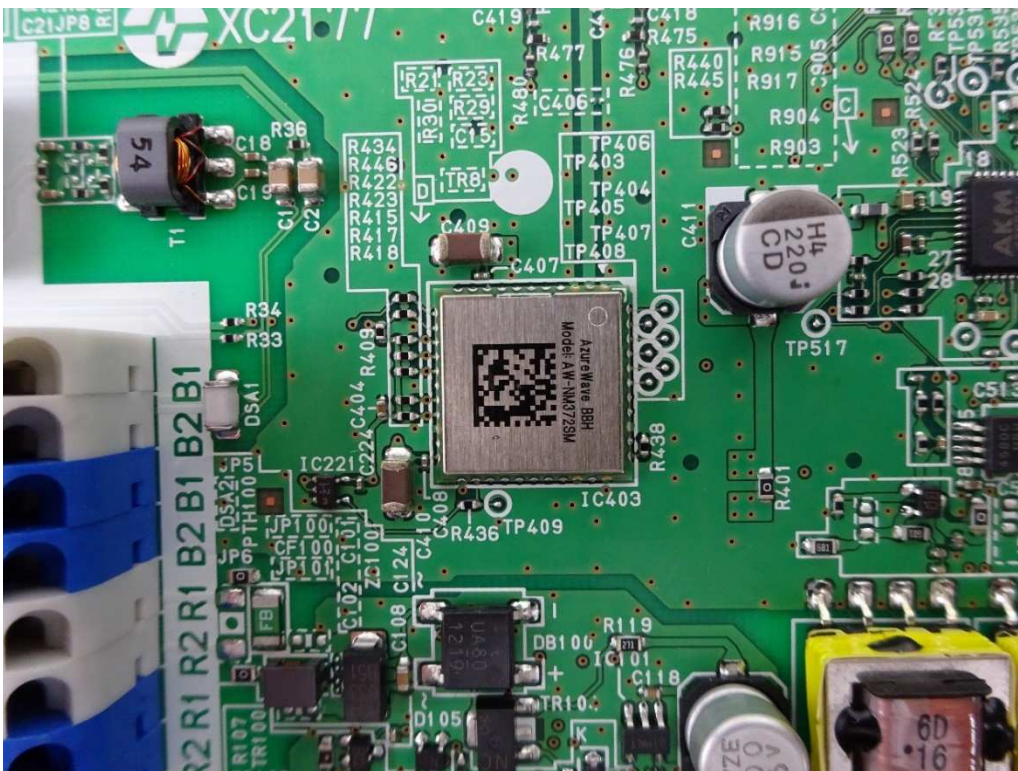

Internal Photos of GT-1C7W-L V2

Internal Photos of GT-1C7W-L V2

Internal Photos of GT-1C7W-L V2

Around W-LAN Module

Internal Photos of GT-1C7W-L V2

W-LAN Module

Unshielded W-LAN Module

The back side of W-LAN Module

Internal Photos of GT-1C7W-L V2

Internal Photos of GT-1C7W-L V2

Internal Photos of GT-1C7W-L V2  
XC2177[Side-A]

XC2177[Side-B]

Internal Photos of GT-1C7W-L V2  
Around ANT-A [Side-A]

Around ANT-A [Side-B]