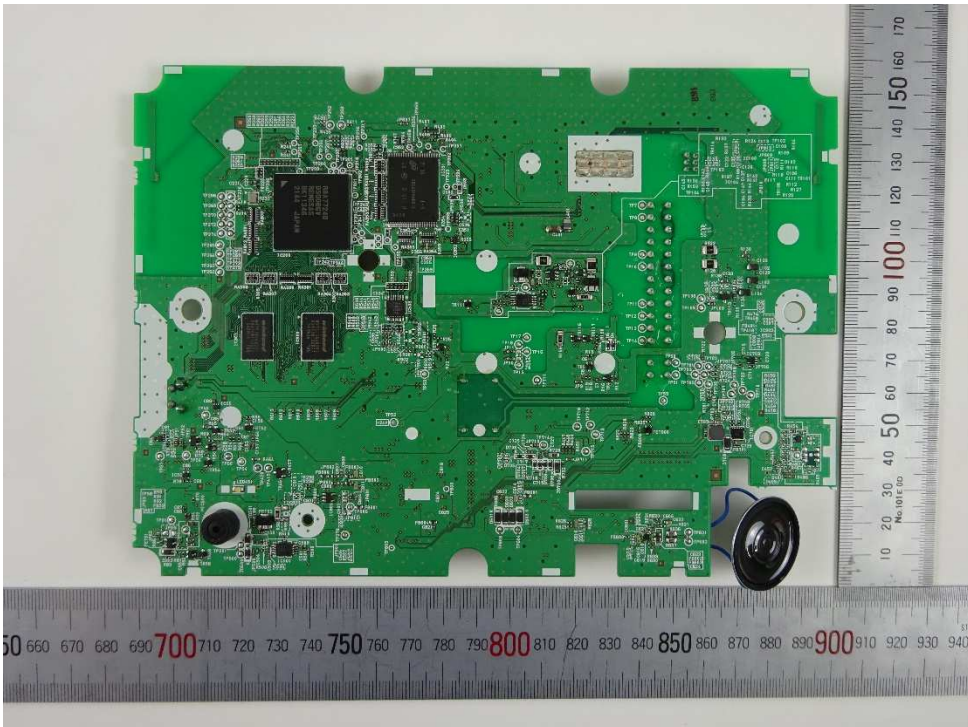

Internal Photos of GT-1C7W-L V2

Internal Photos of GT-1C7W-L V2

Internal Photos of GT-1C7W-L V2

Around W-LAN Module

Internal Photos of GT-1C7W-L V2

W-LAN Module

Unshielded W-LAN Module

The back side of W-LAN Module

Internal Photos of GT-1C7W-L V2

Internal Photos of GT-1C7W-L V2

Internal Photos of GT-1C7W-L V2  
XC2177[Side-A]

XC2177[Side-B]

Internal Photos of GT-1C7W-L V2  
Around ANT-A [Side-A]

Around ANT-A [Side-B]

Internal Photos of GT-1C7W-L V2

XC2004 [Side-A]

XC2004 [Side-B]