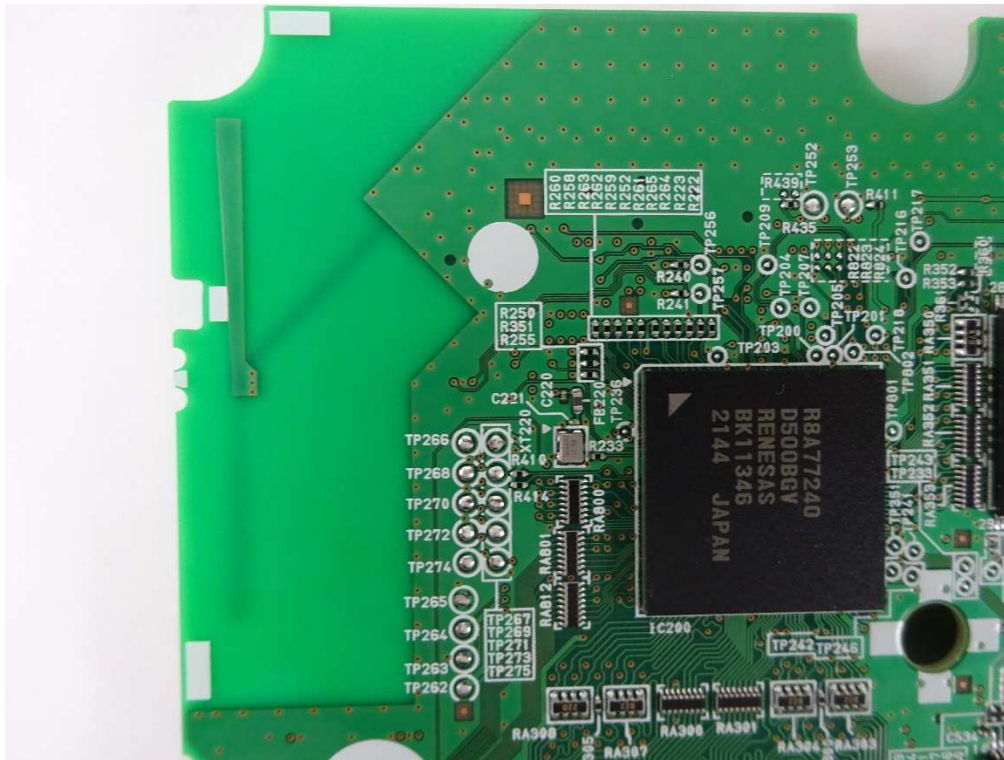

Internal Photos of GT-1C7W-L V2

Internal Photos of GT-1C7W-L V2

Internal Photos of GT-1C7W-L V2

Around W-LAN Module

Internal Photos of GT-1C7W-L V2

W-LAN Module

Unshielded W-LAN Module

The back side of W-LAN Module

Internal Photos of GT-1C7W-L V2

Internal Photos of GT-1C7W-L V2

Internal Photos of GT-1C7W-L V2  
XC2177[Side-A]

XC2177[Side-B]

Internal Photos of GT-1C7W-L V2  
Around ANT-A [Side-A]

Around ANT-A [Side-B]