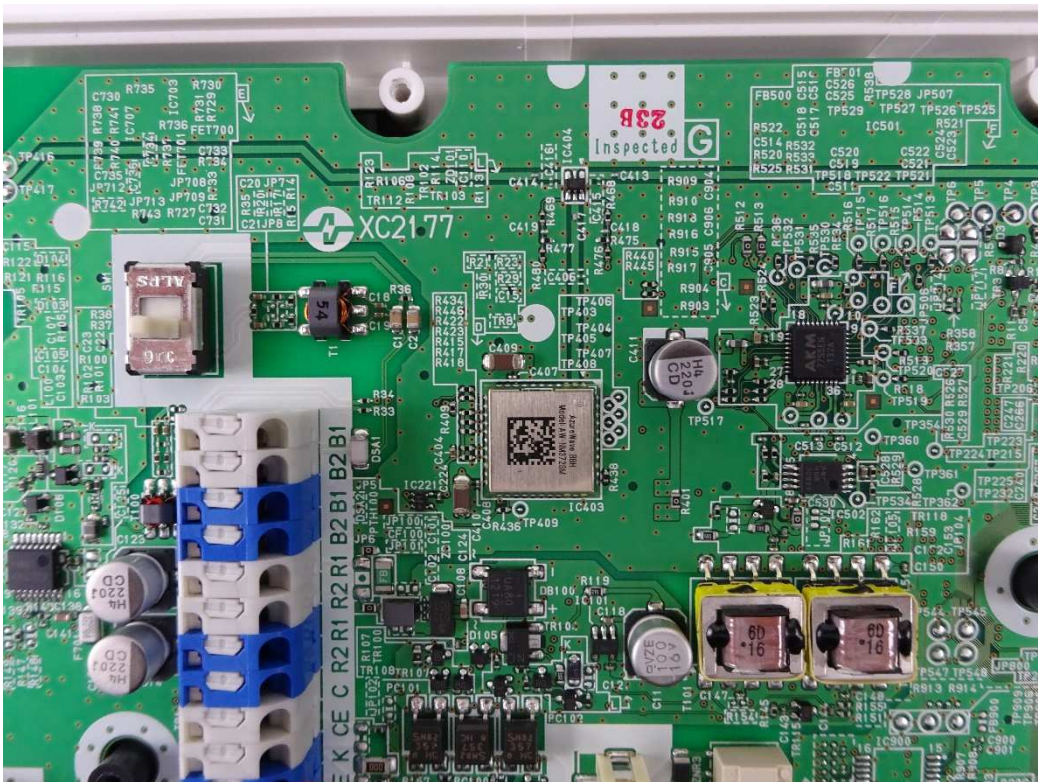

Internal Photos of GT-1C7W-L V2

Internal Photos of GT-1C7W-L V2

Internal Photos of GT-1C7W-L V2

Around W-LAN Module

Internal Photos of GT-1C7W-L V2

W-LAN Module

Unshielded W-LAN Module

The back side of W-LAN Module

Internal Photos of GT-1C7W-L V2

Internal Photos of GT-1C7W-L V2

Internal Photos of GT-1C7W-L V2  
XC2177[Side-A]

XC2177[Side-B]

Internal Photos of GT-1C7W-L V2  
Around ANT-A [Side-A]

Around ANT-A [Side-B]