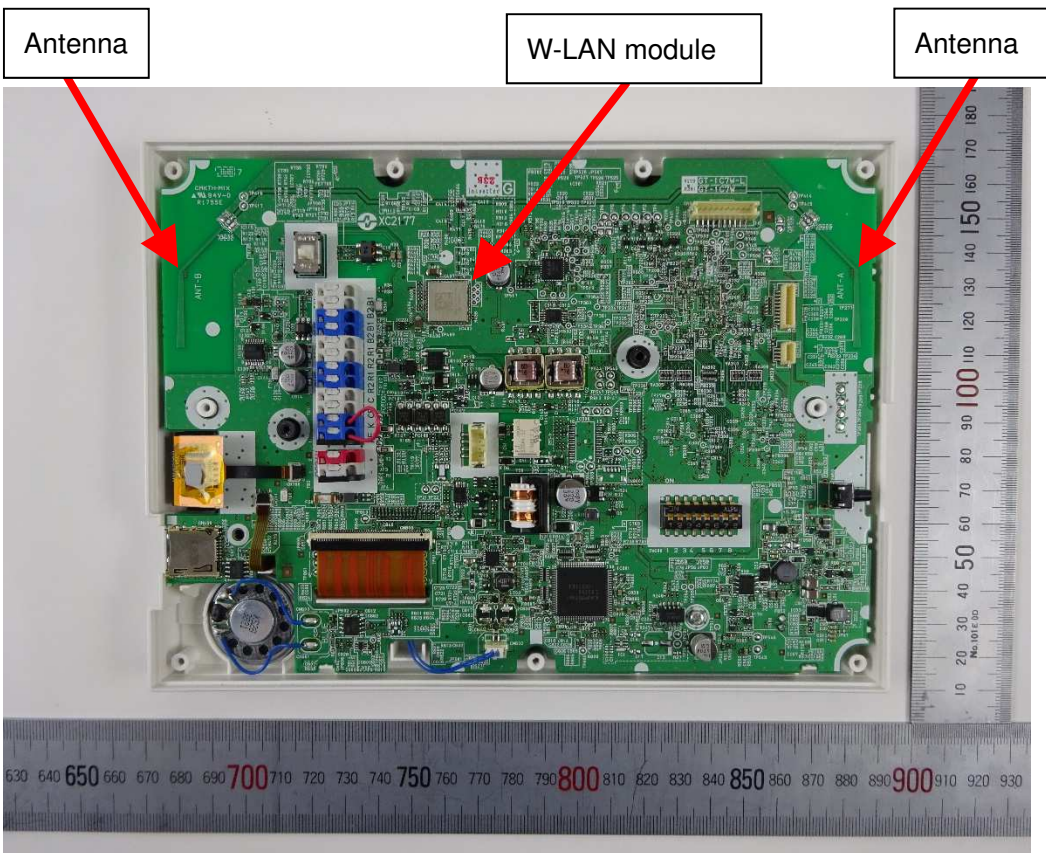

Internal Photos of GT-1C7W-L V2

Internal Photos of GT-1C7W-L V2

Internal Photos of GT-1C7W-L V2

Around W-LAN Module

Internal Photos of GT-1C7W-L V2

W-LAN Module

Unshielded W-LAN Module

The back side of W-LAN Module

Internal Photos of GT-1C7W-L V2

Internal Photos of GT-1C7W-L V2

Internal Photos of GT-1C7W-L V2  
XC2177[Side-A]

XC2177[Side-B]

Internal Photos of GT-1C7W-L V2  
Around ANT-A [Side-A]

Around ANT-A [Side-B]