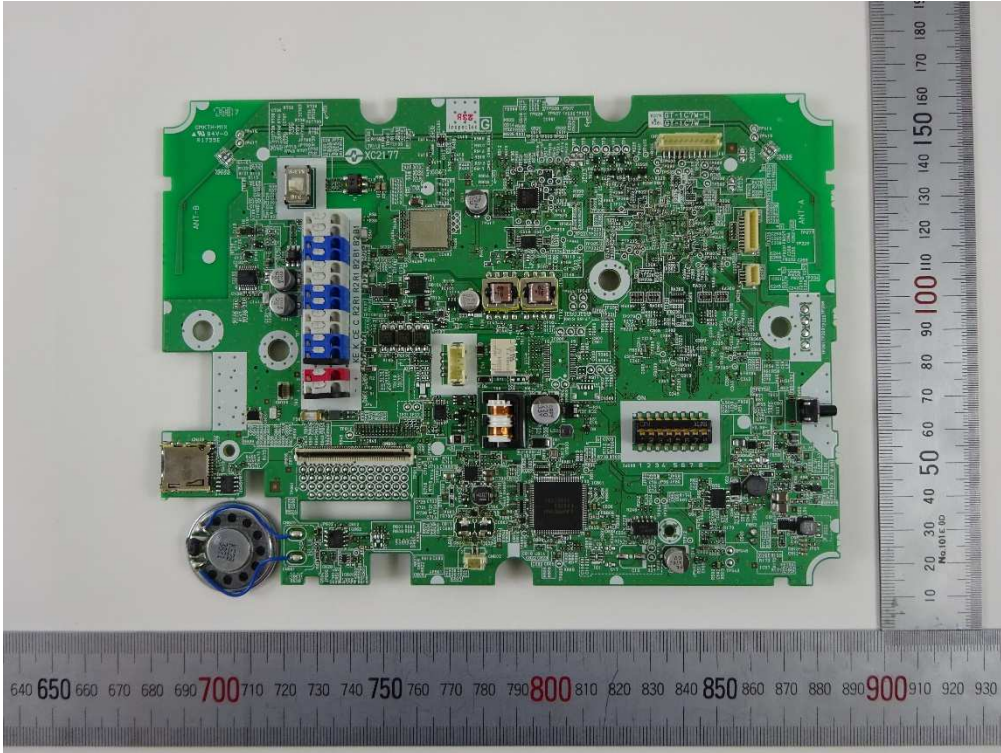

Internal Photos of GT-1C7W-L V2

Internal Photos of GT-1C7W-L V2

Internal Photos of GT-1C7W-L V2

Around W-LAN Module

Internal Photos of GT-1C7W-L V2

W-LAN Module

Unshielded W-LAN Module

The back side of W-LAN Module

Internal Photos of GT-1C7W-L V2

Internal Photos of GT-1C7W-L V2

Internal Photos of GT-1C7W-L V2  
XC2177[Side-A]

XC2177[Side-B]

Internal Photos of GT-1C7W-L V2  
Around ANT-A [Side-A]

Around ANT-A [Side-B]