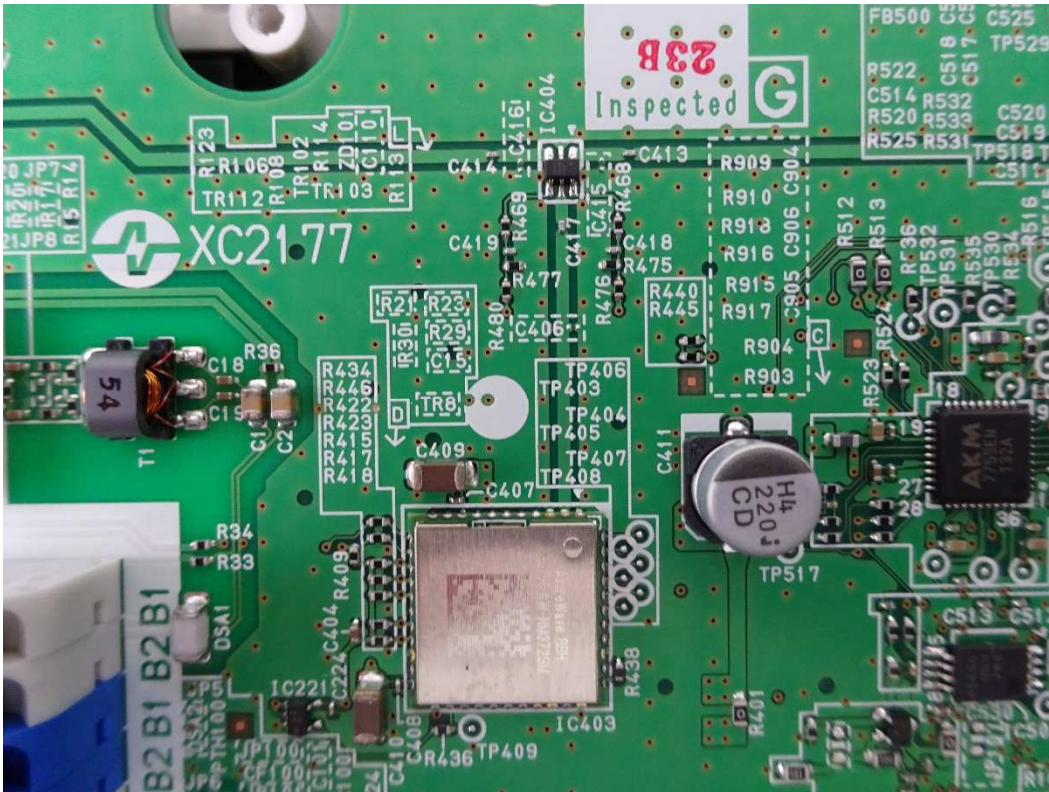

Internal Photos of GT-1C7W-L V2

Internal Photos of GT-1C7W-L V2

Internal Photos of GT-1C7W-L V2

Around W-LAN Module

Internal Photos of GT-1C7W-L V2

W-LAN Module

Unshielded W-LAN Module

The back side of W-LAN Module

Internal Photos of GT-1C7W-L V2

Internal Photos of GT-1C7W-L V2

Internal Photos of GT-1C7W-L V2  
XC2177[Side-A]

XC2177[Side-B]

Internal Photos of GT-1C7W-L V2  
Around ANT-A [Side-A]

Around ANT-A [Side-B]