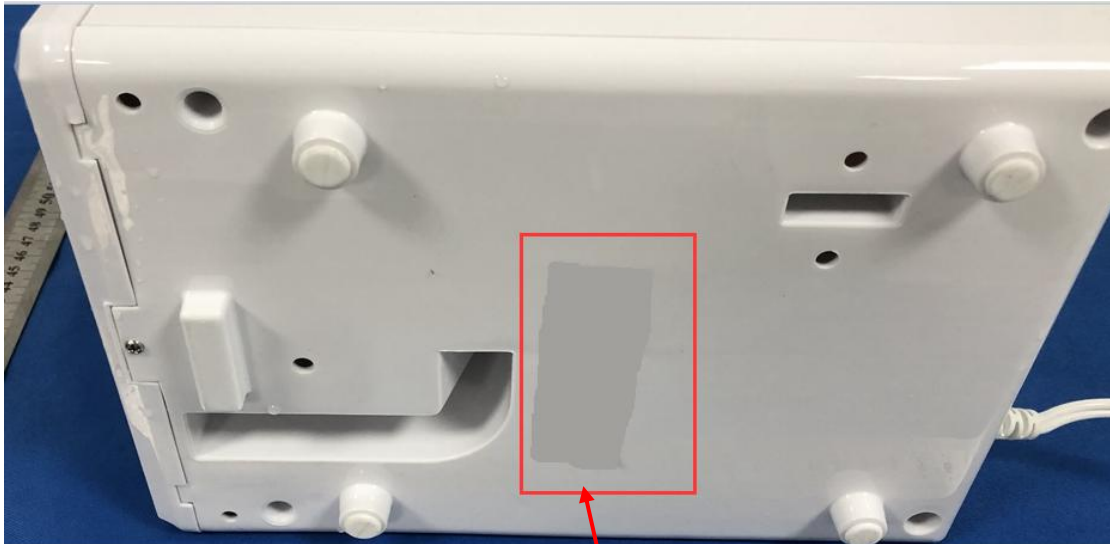

## Label Artwork and Location

Model: UC5501W

### Label:

Size: L\*W= 50\*50mm

Location