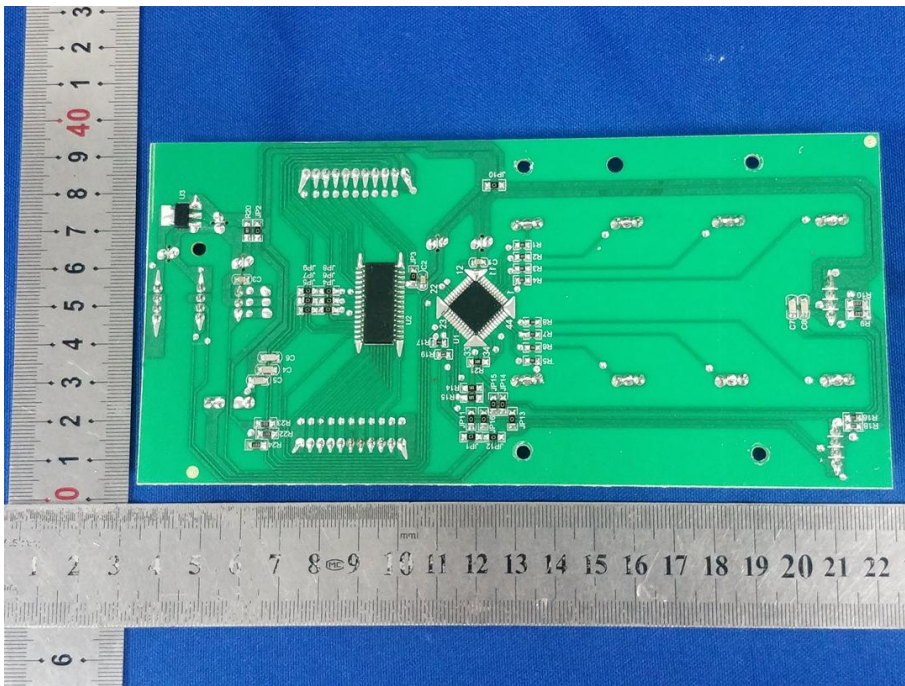

Appendix C: Photographs of EUT

Product: Humidifier

Model: SH8820W

Internal Photos

Antenna