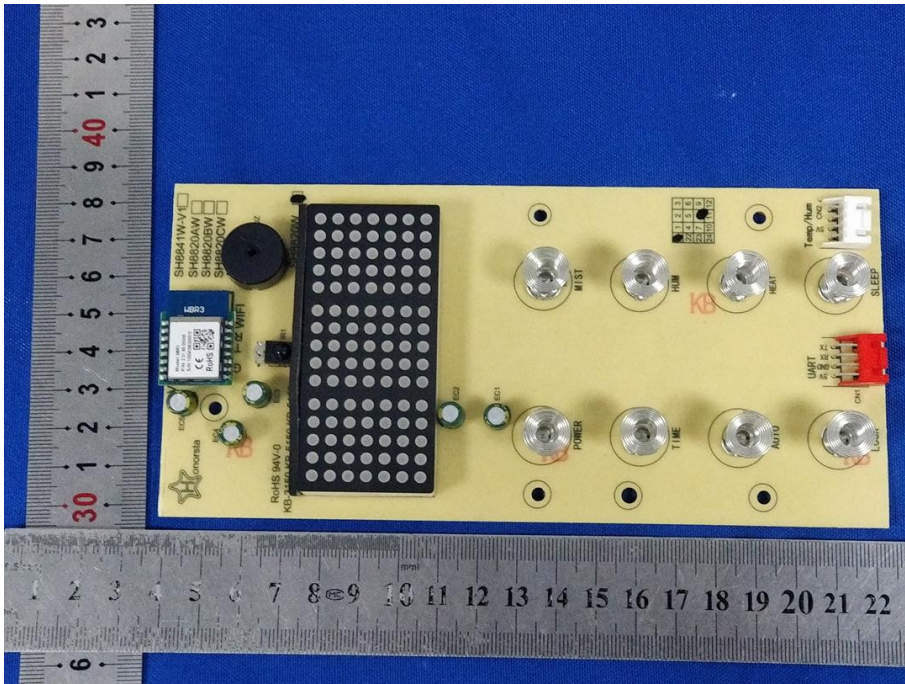

Appendix C: Photographs of EUT

Product: Humidifier

Model: SH8820W

Internal Photos

Antenna