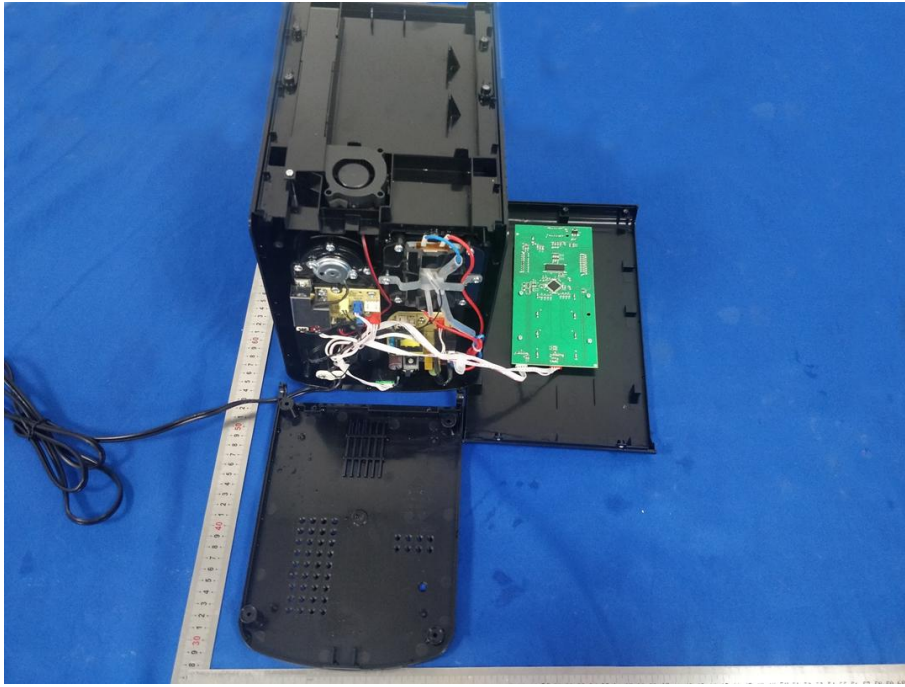

Appendix C: Photographs of EUT

Product: Humidifier

Model: SH8820W

Internal Photos

Antenna