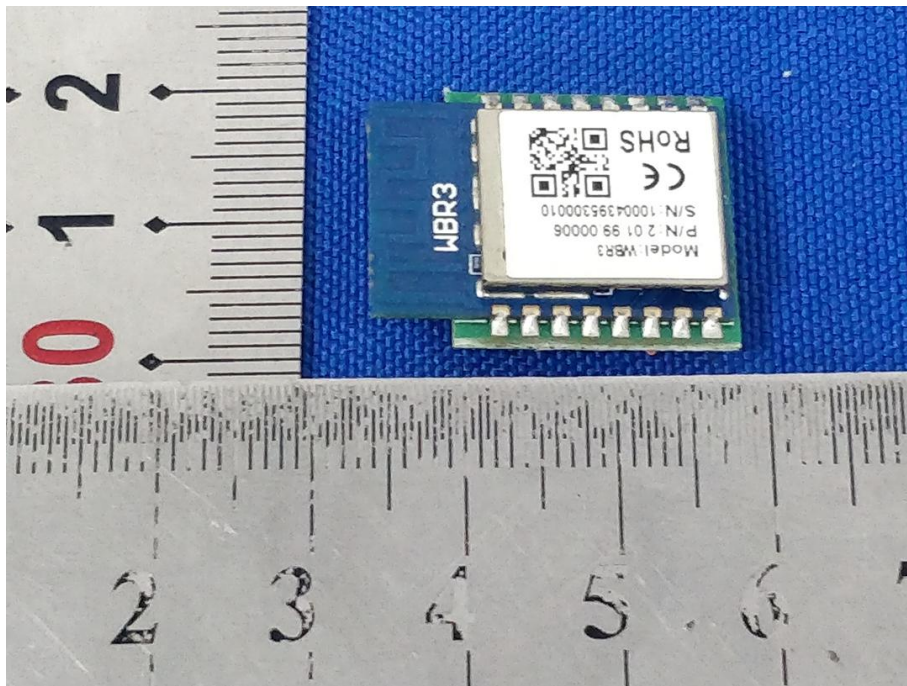

Appendix C: Photographs of EUT

Product: Humidifier

Model: SH8820W

Internal Photos

Antenna