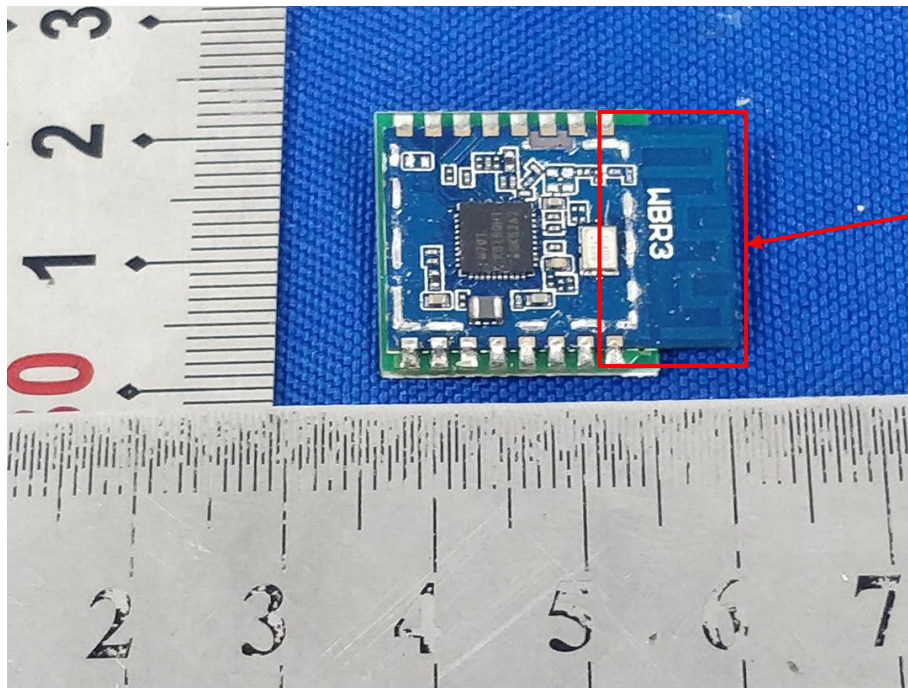

Appendix C: Photographs of EUT

Product: Humidifier

Model: SH8820W

Internal Photos

Antenna