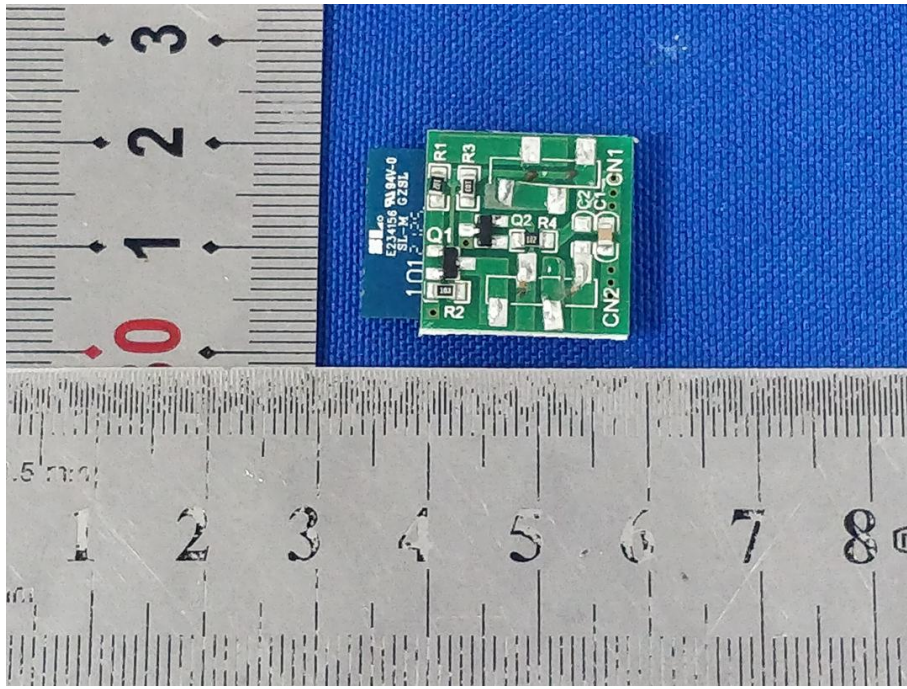

Appendix C: Photographs of EUT

Product: Humidifier

Model: SH8820W

Internal Photos

Antenna