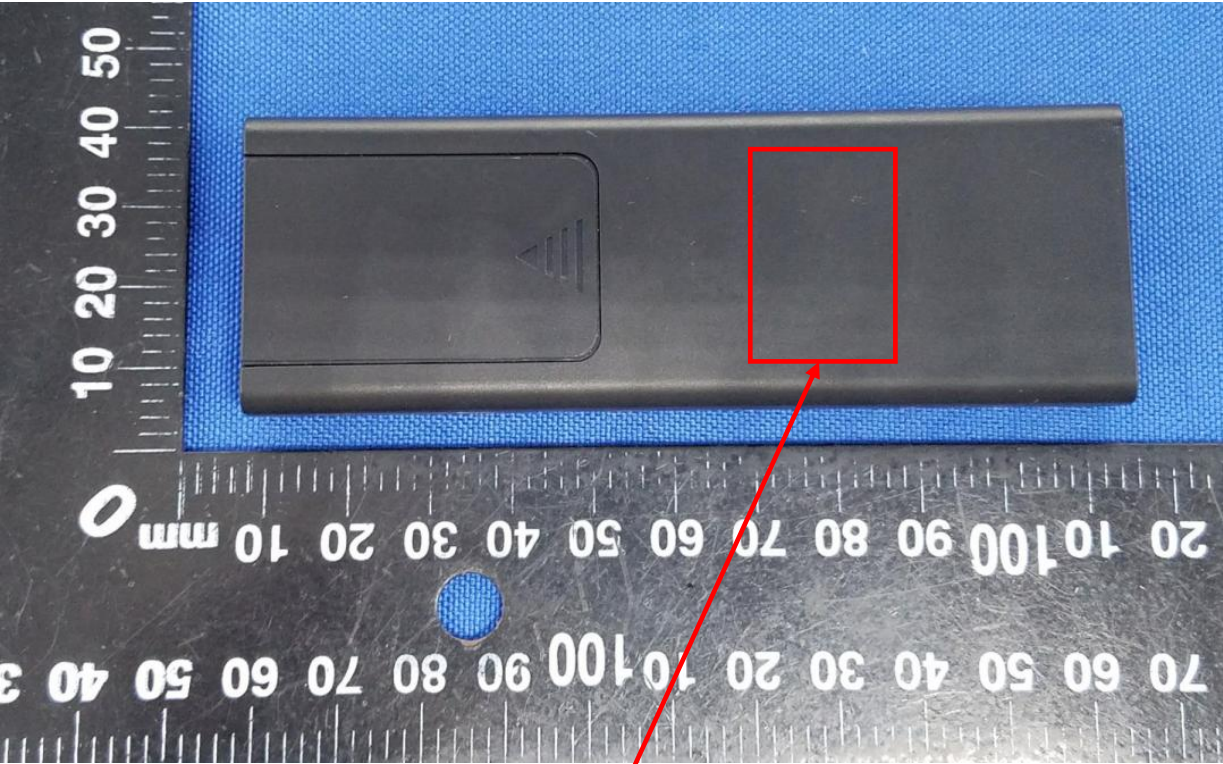

Label Artwork and Location

Model: QF05B

Label:

Key Finder
Model: QF05B
FCC ID: 2ALNA-QF05B
Made in China

Size: L*W=26*18mm

Location