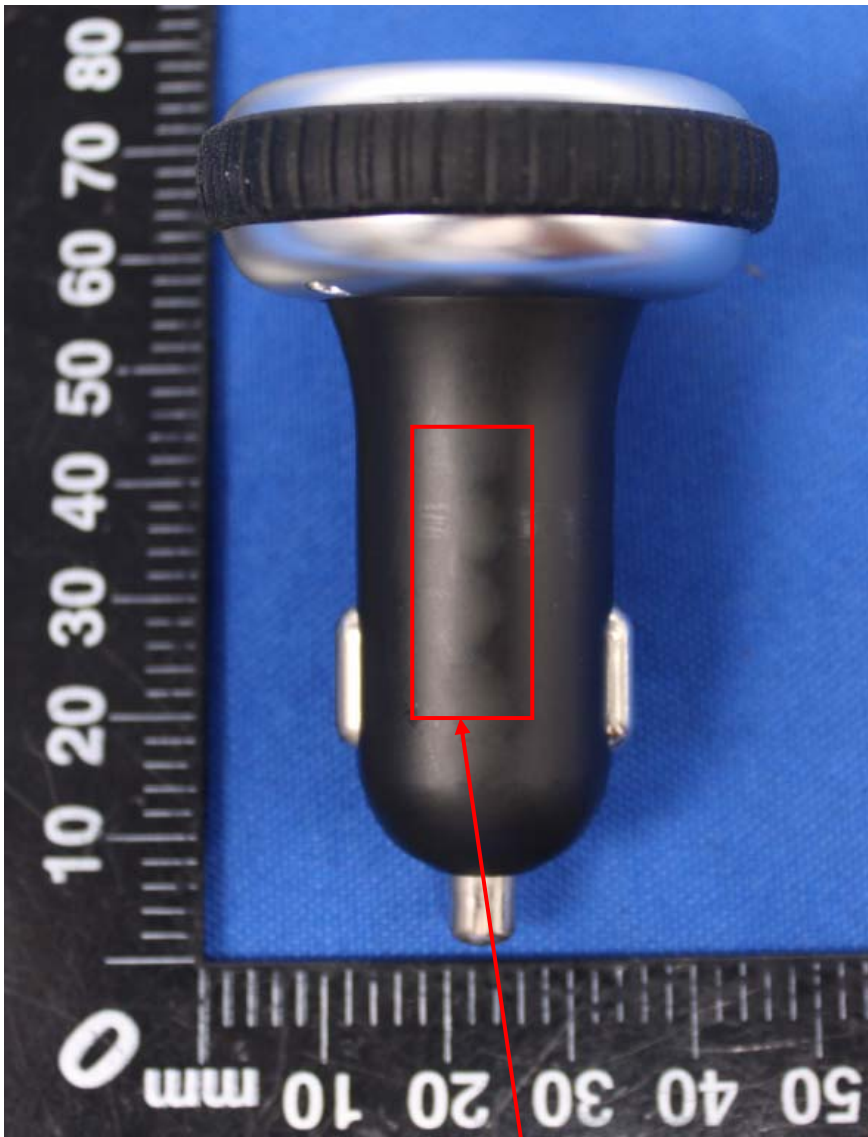

Label Artwork and Location

Model: IC-F53

Label:

FM transmitter
Model: IC-F53
FCC ID: 2ALNA-ICF53

Size: L*W=25*10mm

Label Location