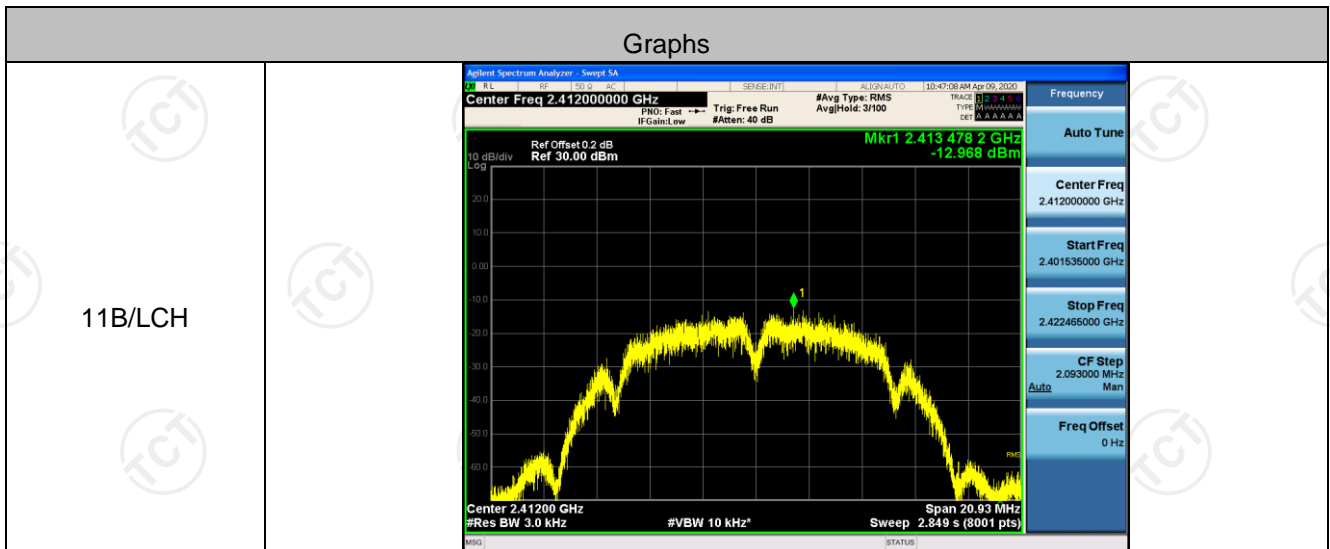

Power Spectral Density

Result Table

Mode	Channel	Meas.Level [dBm]	Verdict
11B	LCH	-12.968	PASS
11B	MCH	-13.073	PASS
11B	HCH	-12.011	PASS
11G	LCH	-17.201	PASS
11G	MCH	-16.686	PASS
11G	HCH	-17.303	PASS
11N20SISO	LCH	-18.203	PASS
11N20SISO	MCH	-18.239	PASS
11N20SISO	HCH	-17.829	PASS

Test Graph

<p>11B/MCH</p>		<p>Frequency</p> <p>Auto Tune</p> <p>Center Freq 2.43700000 GHz</p> <p>Start Freq 2.426471000 GHz</p> <p>Stop Freq 2.447529000 GHz</p> <p>CF Step 2.106800 MHz Auto Man</p> <p>Freq Offset 0 Hz</p>
<p>11B/HCH</p>		<p>Frequency</p> <p>Auto Tune</p> <p>Center Freq 2.46200000 GHz</p> <p>Start Freq 2.451472000 GHz</p> <p>Stop Freq 2.472528000 GHz</p> <p>CF Step 2.106800 MHz Auto Man</p> <p>Freq Offset 0 Hz</p>
<p>11G/LCH</p>		<p>Frequency</p> <p>Auto Tune</p> <p>Center Freq 2.41200000 GHz</p> <p>Start Freq 2.395618000 GHz</p> <p>Stop Freq 2.428382000 GHz</p> <p>CF Step 3.276400 MHz Auto Man</p> <p>Freq Offset 0 Hz</p>

11G/MCH		<p>Frequency</p> <p>Auto Tune</p> <p>Center Freq 2.43700000 GHz</p> <p>Start Freq 2.420611000 GHz</p> <p>Stop Freq 2.453389000 GHz</p> <p>CF Step 3.277800 MHz Auto Man</p> <p>Freq Offset 0 Hz</p>
11G/HCH		<p>Frequency</p> <p>Auto Tune</p> <p>Center Freq 2.46200000 GHz</p> <p>Start Freq 2.445613000 GHz</p> <p>Stop Freq 2.478387000 GHz</p> <p>CF Step 3.277400 MHz Auto Man</p> <p>Freq Offset 0 Hz</p>
11N20SISO/LCH		<p>Frequency</p> <p>Auto Tune</p> <p>Center Freq 2.41200000 GHz</p> <p>Start Freq 2.394521000 GHz</p> <p>Stop Freq 2.429479000 GHz</p> <p>CF Step 3.495800 MHz Auto Man</p> <p>Freq Offset 0 Hz</p>