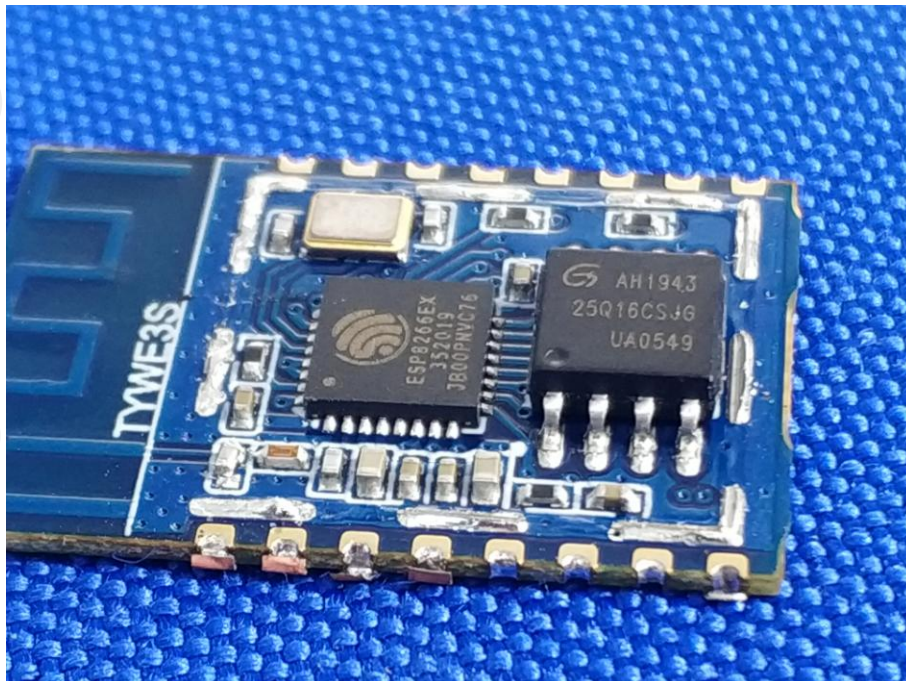

Appendix B: Photographs of Test Setup

Product: WIFI Door/Window Sensor

Model: IC-CWD1W

Radiated Emission

Conducted Emission

Appendix C: Photographs of EUT
Product: WIFI Door/Window Sensor
Model: IC-CWD1W
External Photos

Product: WIFI Door/Window Sensor
Model: IC-CWD1W
Internal Photos

*******END OF REPORT*******