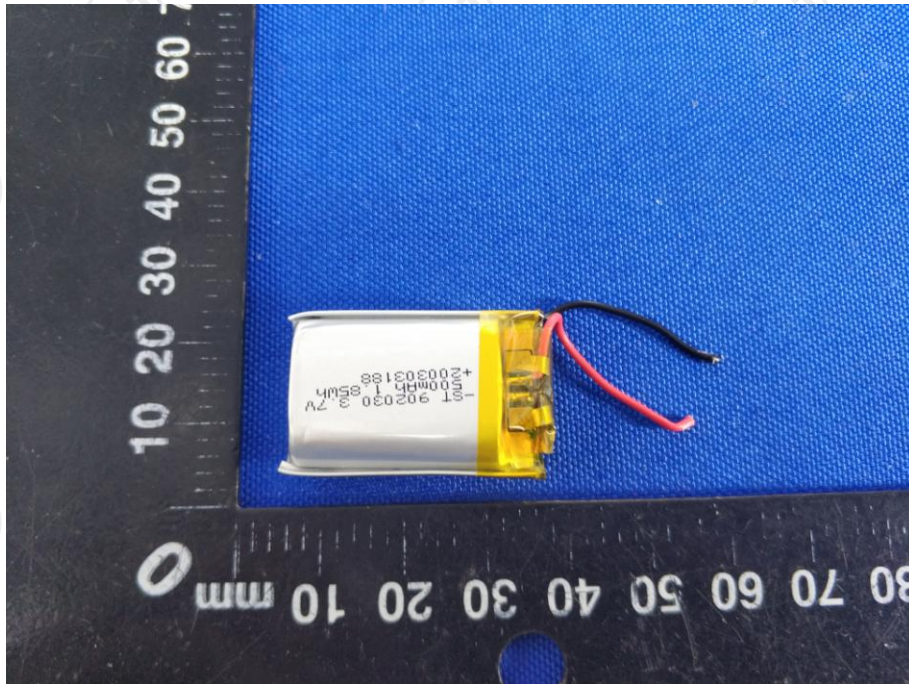

Appendix B: Photographs of Test Setup

Product: WIFI Door/Window Sensor

Model: IC-CWD1W

Radiated Emission

Conducted Emission

Appendix C: Photographs of EUT
Product: WIFI Door/Window Sensor
Model: IC-CWD1W
External Photos

Product: WIFI Door/Window Sensor
Model: IC-CWD1W
Internal Photos

*******END OF REPORT*******