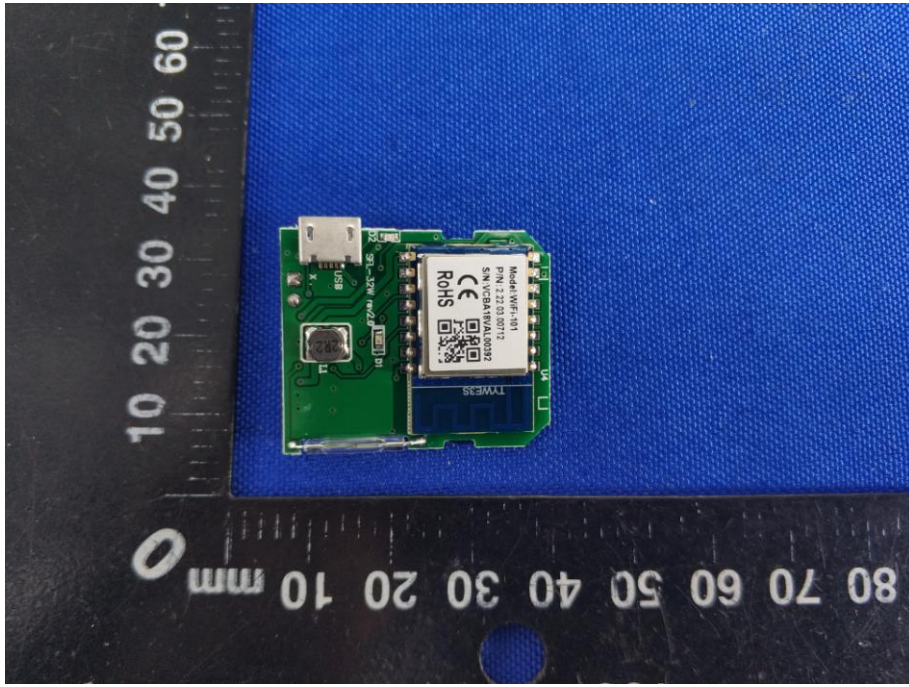

Appendix C: Photographs of EUT

Product: WIFI Door/Window Sensor

Model: IC-CWD1W

Internal Photos

WIFI ANT