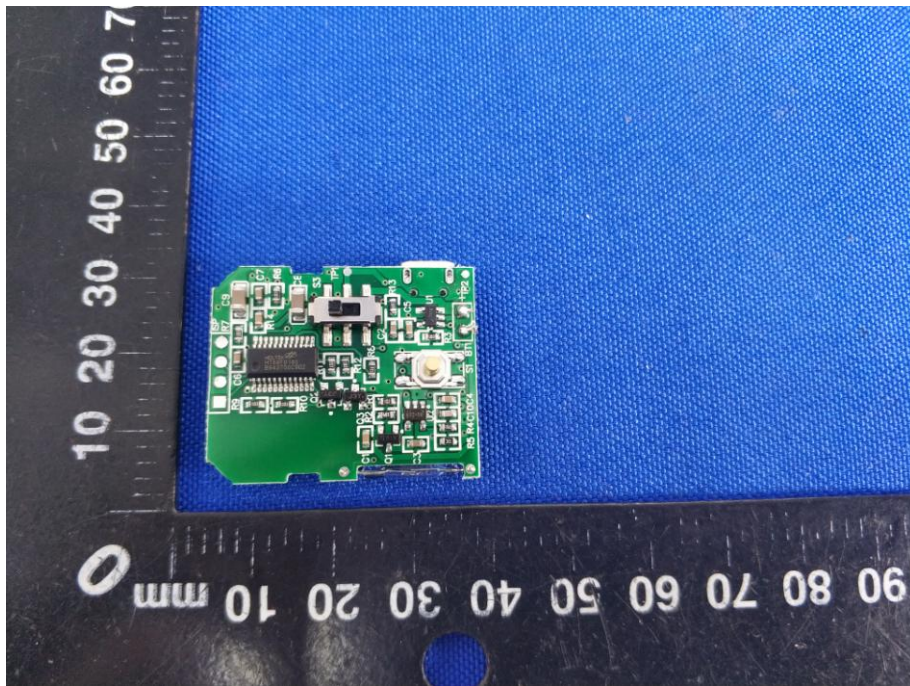

Appendix C: Photographs of EUT

Product: WIFI Door/Window Sensor

Model: IC-CWD1W

Internal Photos

WIFI ANT