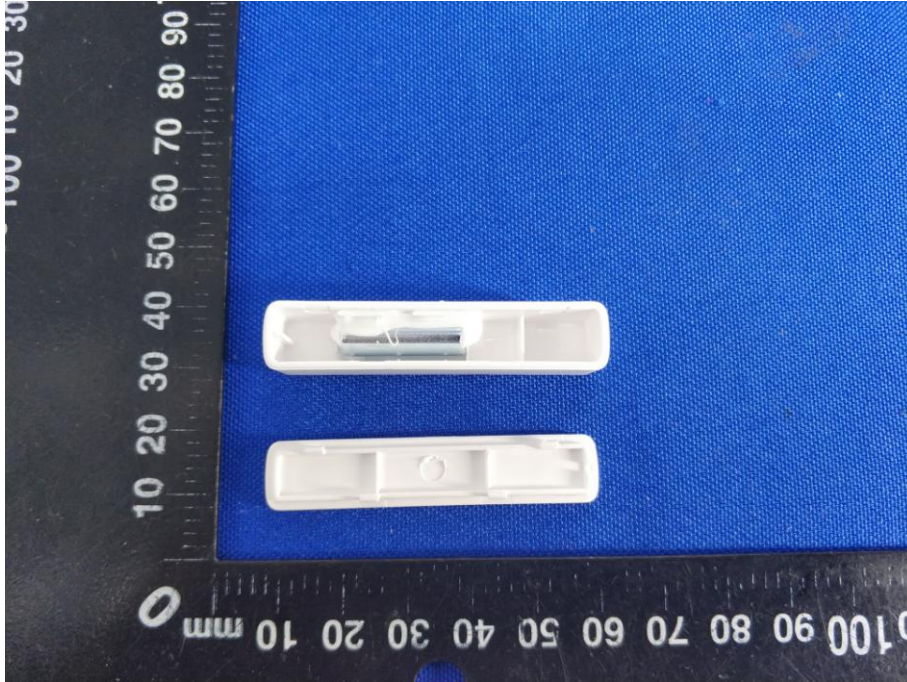

Appendix C: Photographs of EUT

Product: WIFI Door/Window Sensor

Model: IC-CWD1W

Internal Photos

WIFI ANT