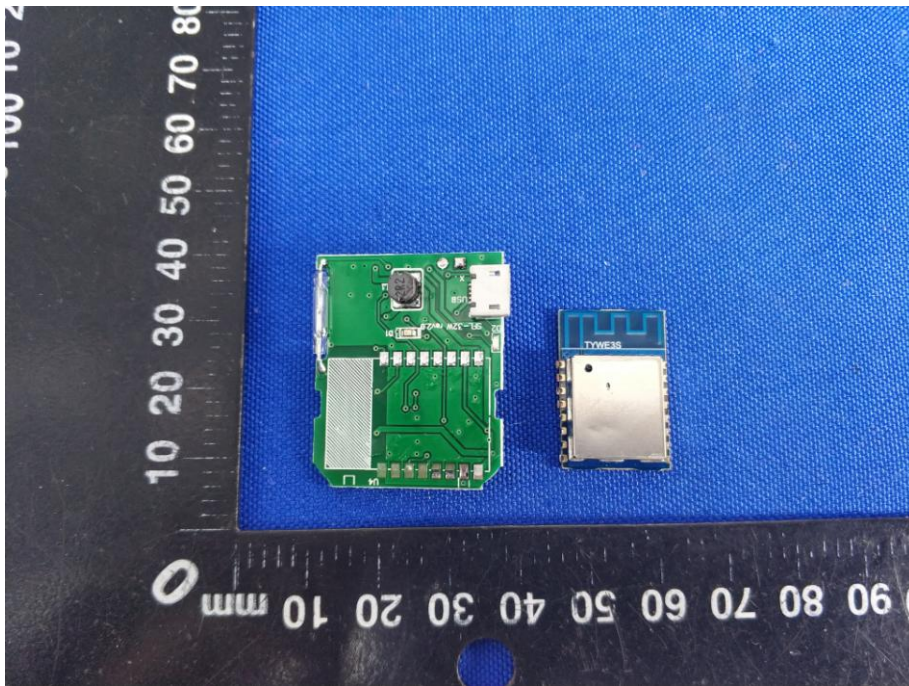

Appendix C: Photographs of EUT

Product: WIFI Door/Window Sensor

Model: IC-CWD1W

Internal Photos

WIFI ANT