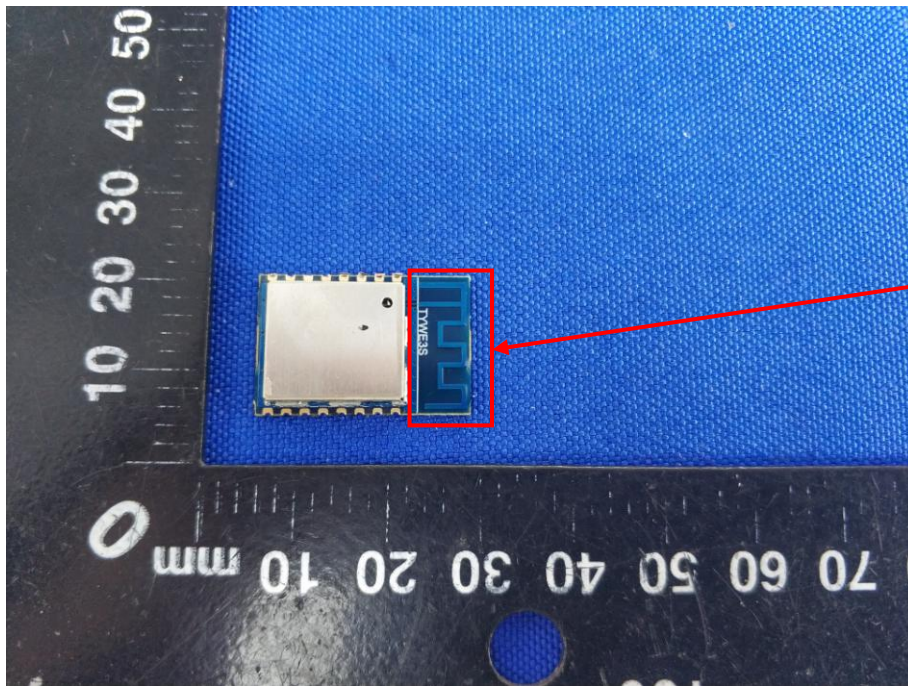

Appendix C: Photographs of EUT

Product: WIFI Door/Window Sensor

Model: IC-CWD1W

Internal Photos

WIFI ANT