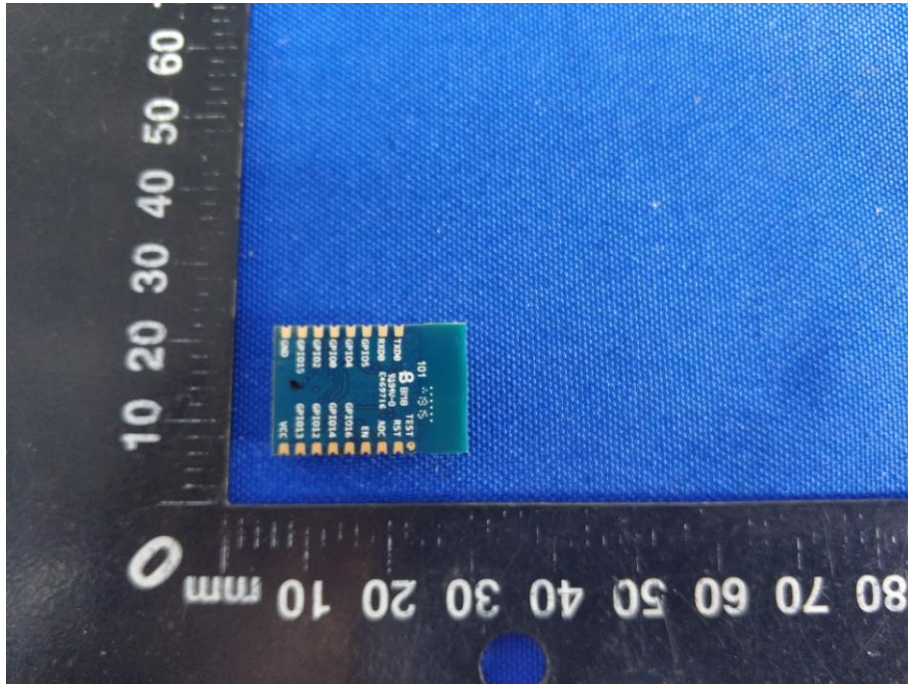

Appendix C: Photographs of EUT

Product: WIFI Door/Window Sensor

Model: IC-CWD1W

Internal Photos

WIFI ANT