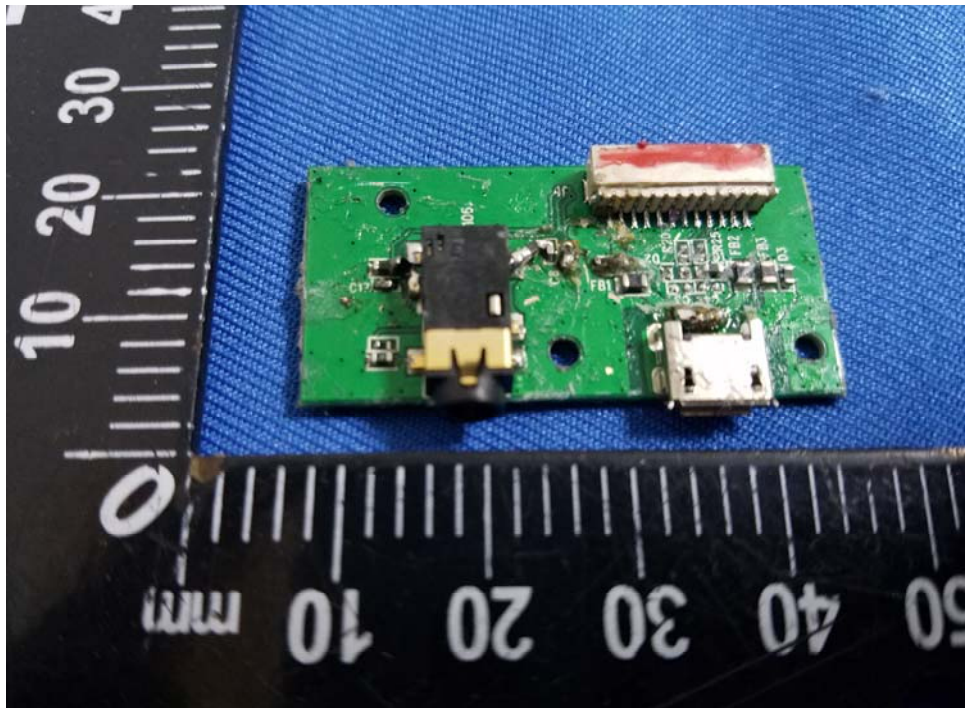

Appendix C: Photographs of EUT

Product: Portable Wireless Speaker

Model: IC-BTS30

Internal Photos

Antenna