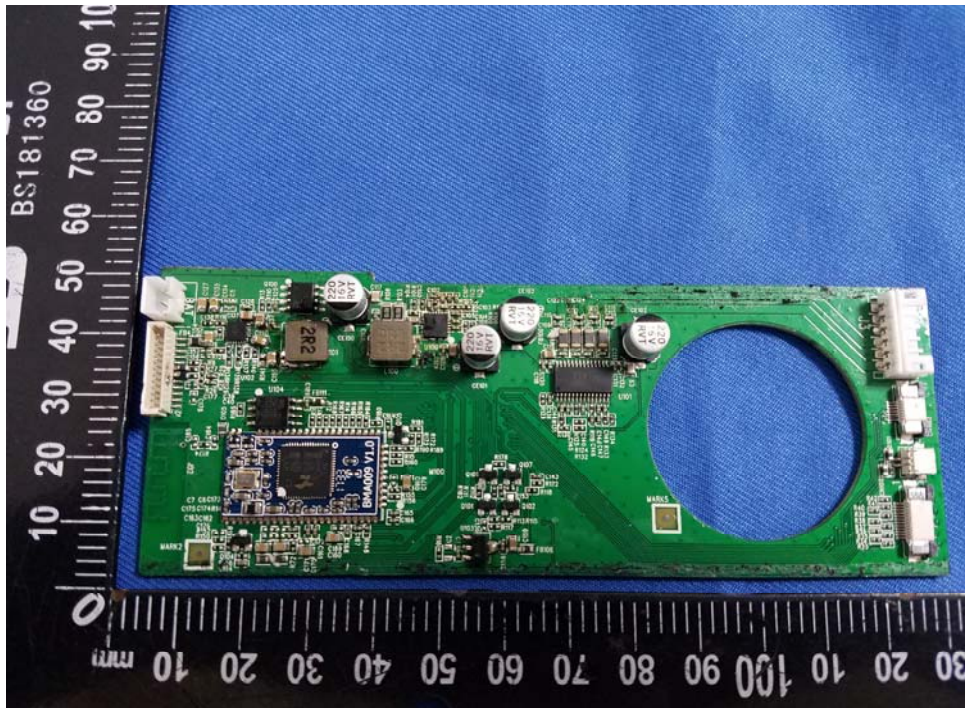

Appendix C: Photographs of EUT

Product: Portable Wireless Speaker

Model: IC-BTS30

Internal Photos

Antenna