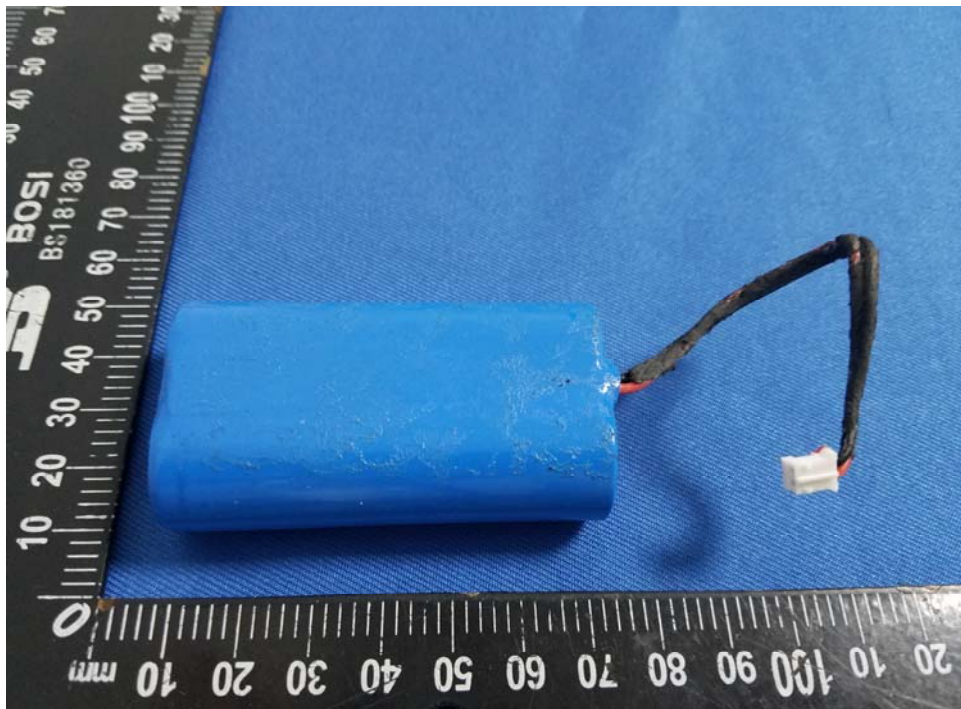

Appendix C: Photographs of EUT

Product: Portable Wireless Speaker

Model: IC-BTS30

Internal Photos

Antenna