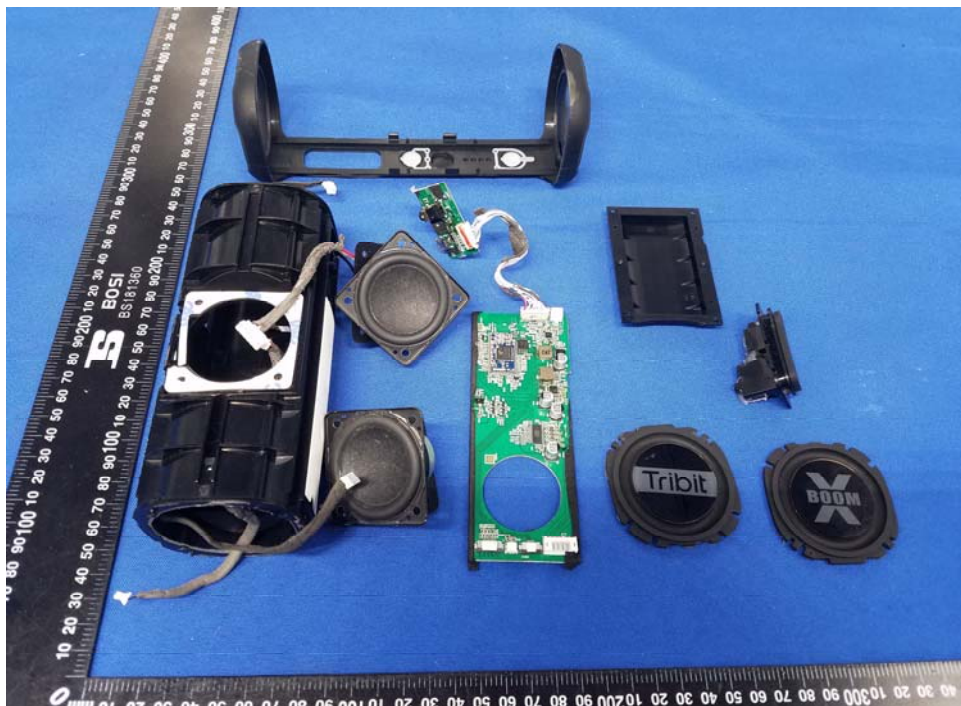

Appendix C: Photographs of EUT

Product: Portable Wireless Speaker

Model: IC-BTS30

Internal Photos

Antenna