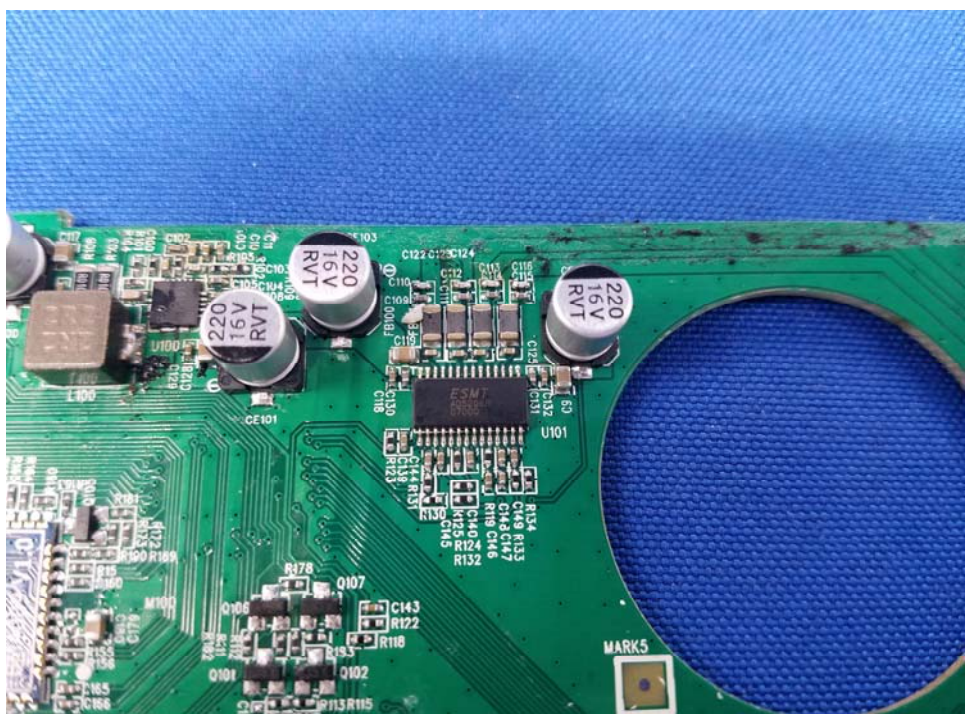

Appendix C: Photographs of EUT

Product: Portable Wireless Speaker

Model: IC-BTS30

Internal Photos

Antenna