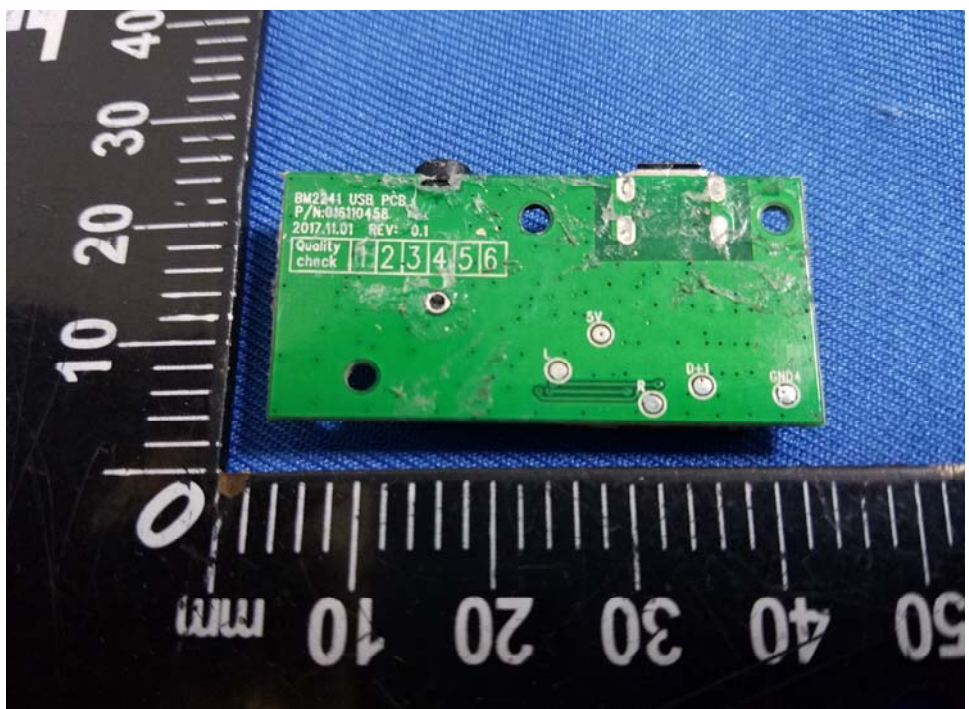

Appendix C: Photographs of EUT

Product: Portable Wireless Speaker

Model: IC-BTS30

Internal Photos

Antenna