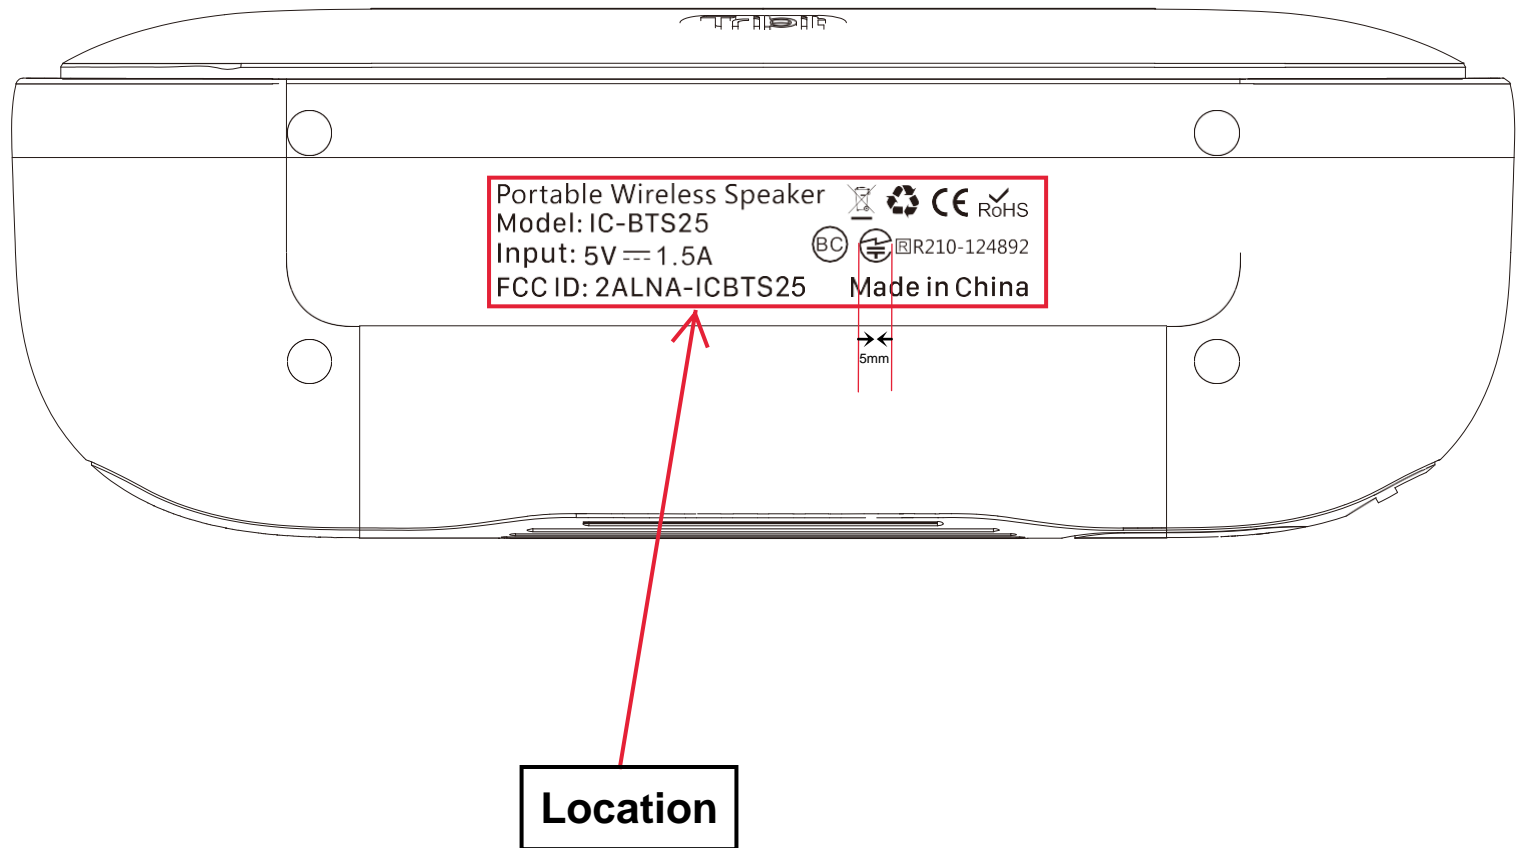

Label Artwork and Location

Model: IC-BTS25

Size: L*W=70*15mm