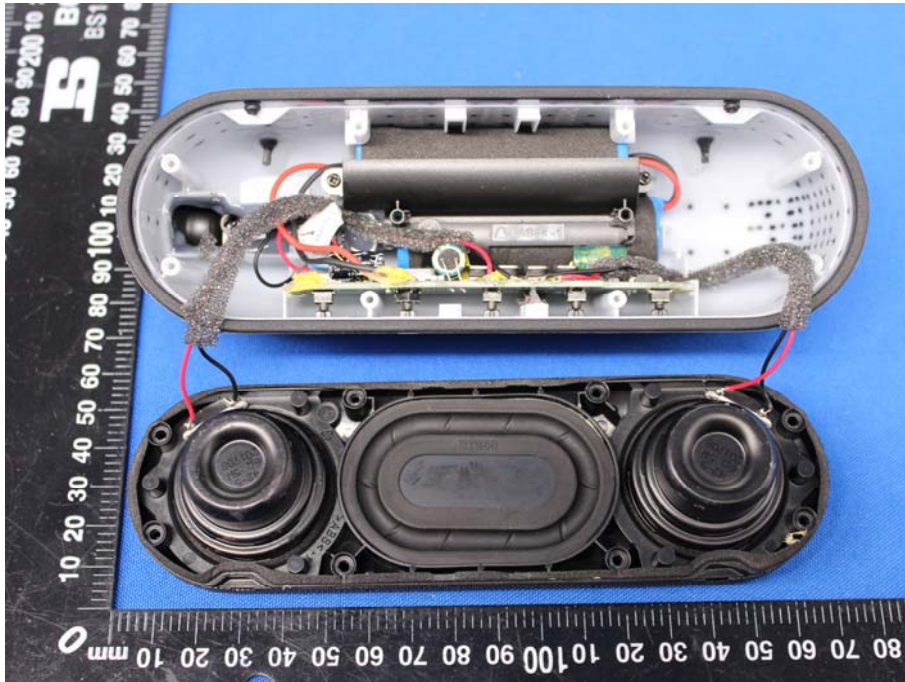

Appendix C: Photographs of EUT

Product: Portable Wireless Speaker

Model: IC-BTS20

Internal Photos

Antenna