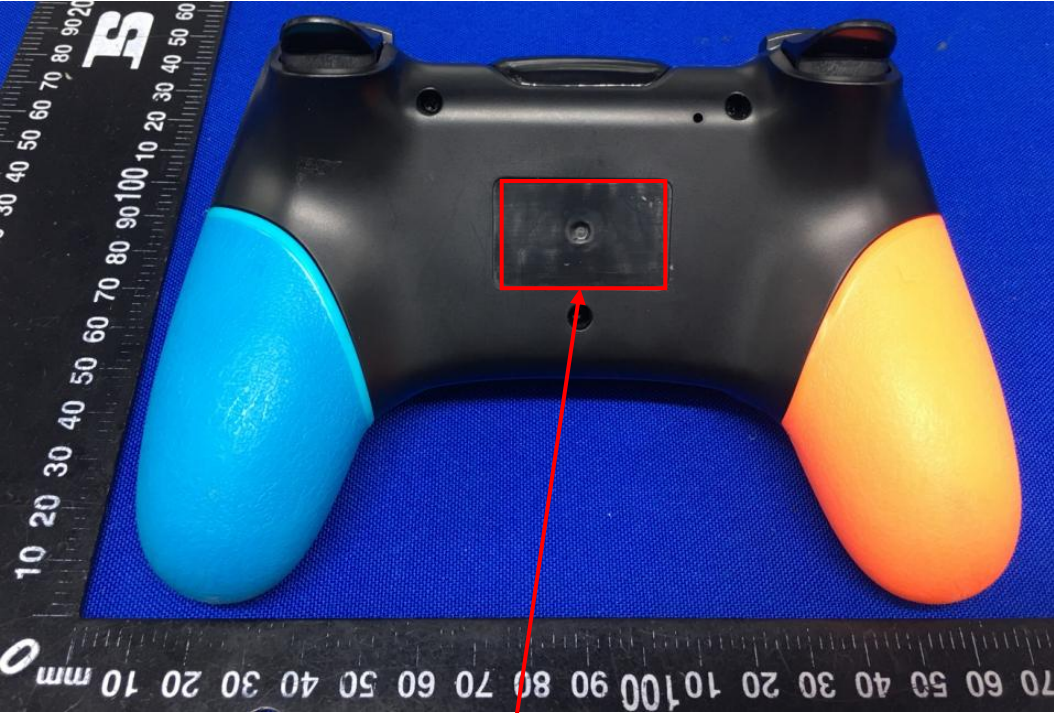

Label Artwork and Location

Model: GE-GT11B

Label:

Size: L*W=32.2*19.8mm

Location