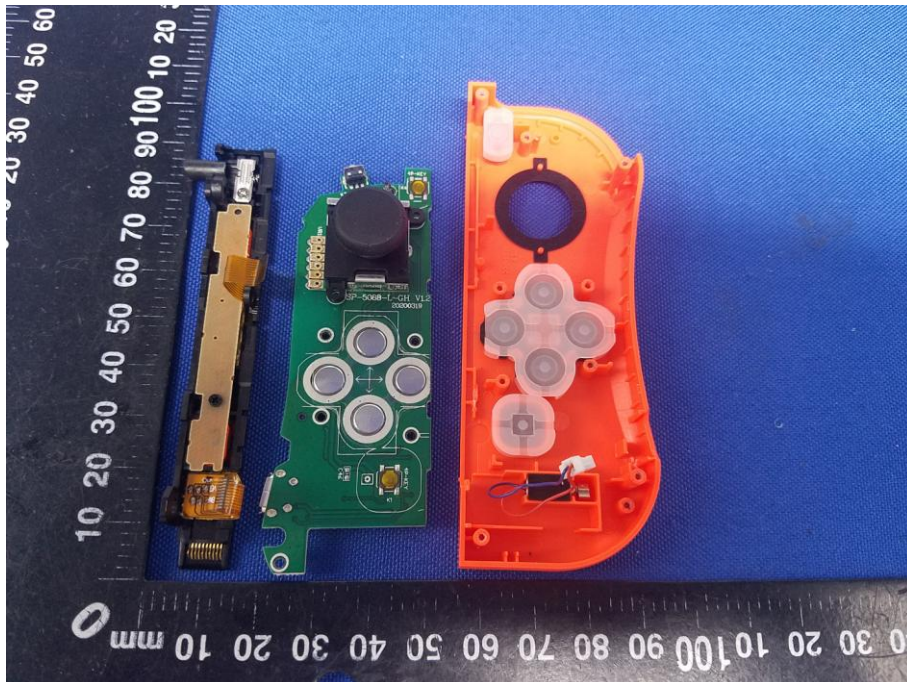

Appendix B: Photographs of EUT

Product: Wireless Joy Pad Controller for Switch

Model: GE-GM11R

Internal Photos

Antenna