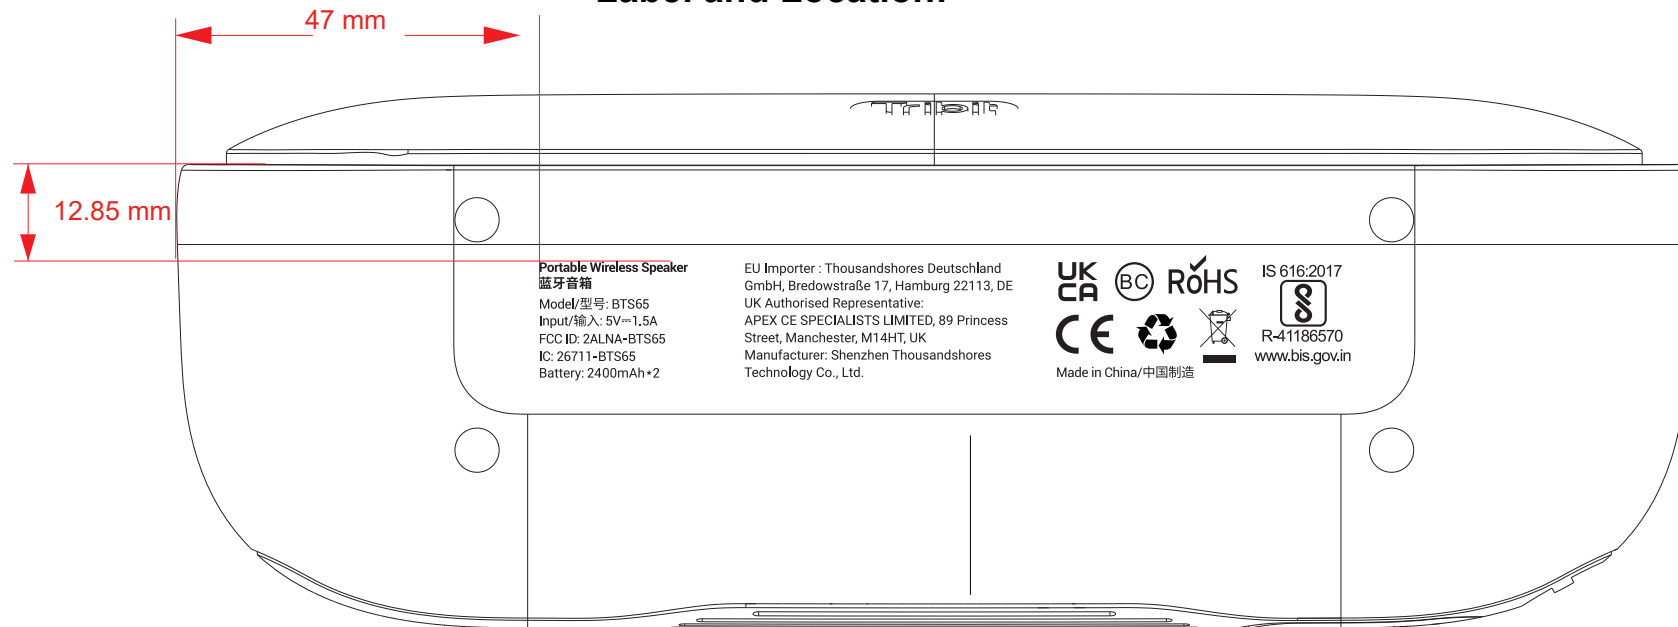

Label Artwork and Location

Model: BTS65

Label and Location:

Size: L*W= 118.79*15.73 mm