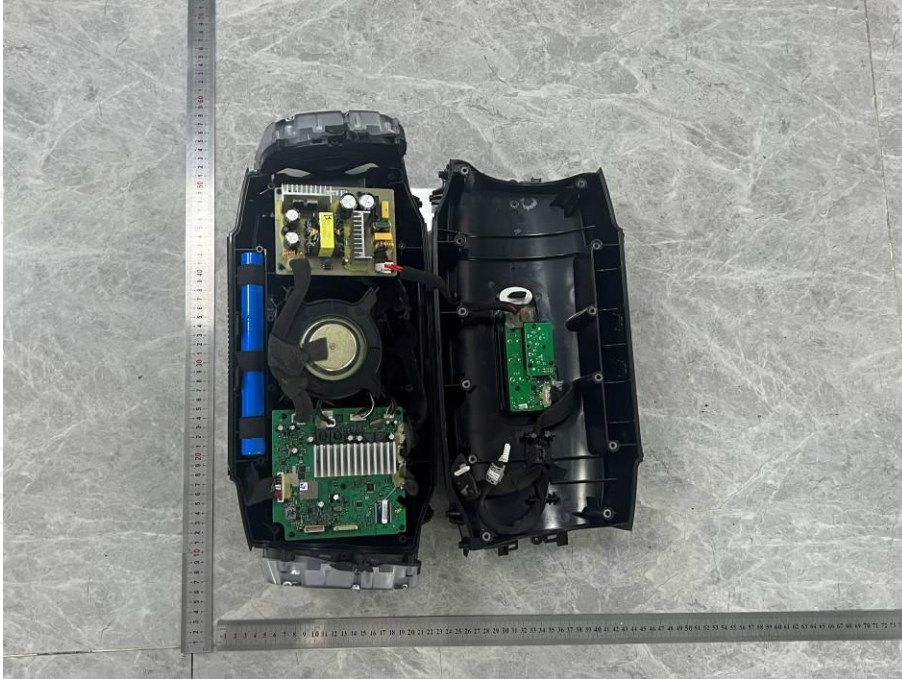

Appendix B: Photographs of Test Setup

Product: Wireless Party Speaker

Model: BTS56

Radiated Emission

Conducted Emission

Appendix C: Photographs of EUT
Product: Wireless Party Speaker
Model: BTS56
External Photos

Product: Wireless Party Speaker
Model: BTS56
Internal Photos

*******END OF REPORT*******