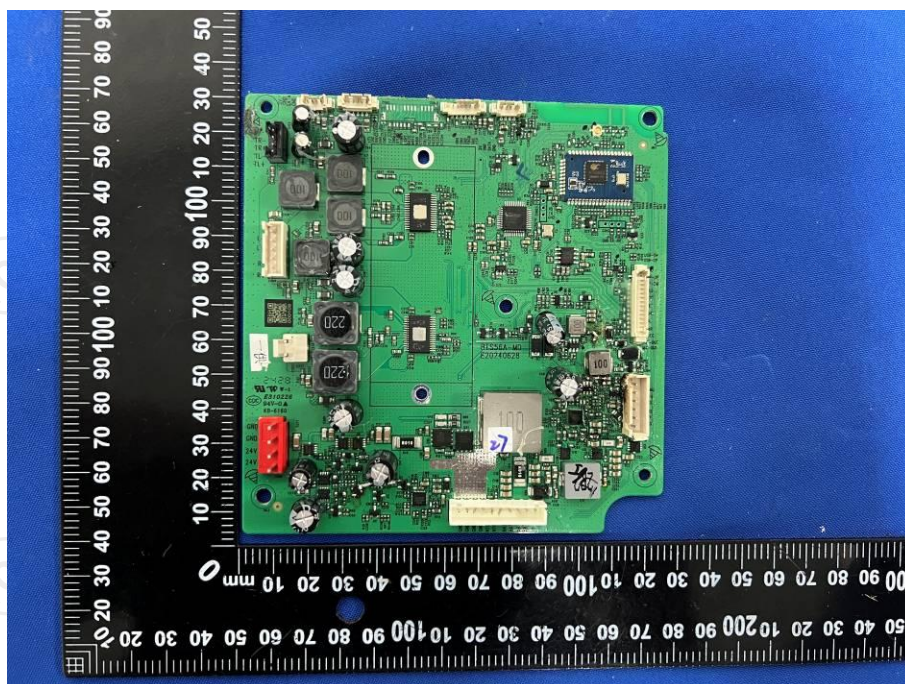

Appendix B: Photographs of Test Setup

Product: Wireless Party Speaker

Model: BTS56

Radiated Emission

Conducted Emission

Appendix C: Photographs of EUT
Product: Wireless Party Speaker
Model: BTS56
External Photos

Product: Wireless Party Speaker
Model: BTS56
Internal Photos

*******END OF REPORT*******