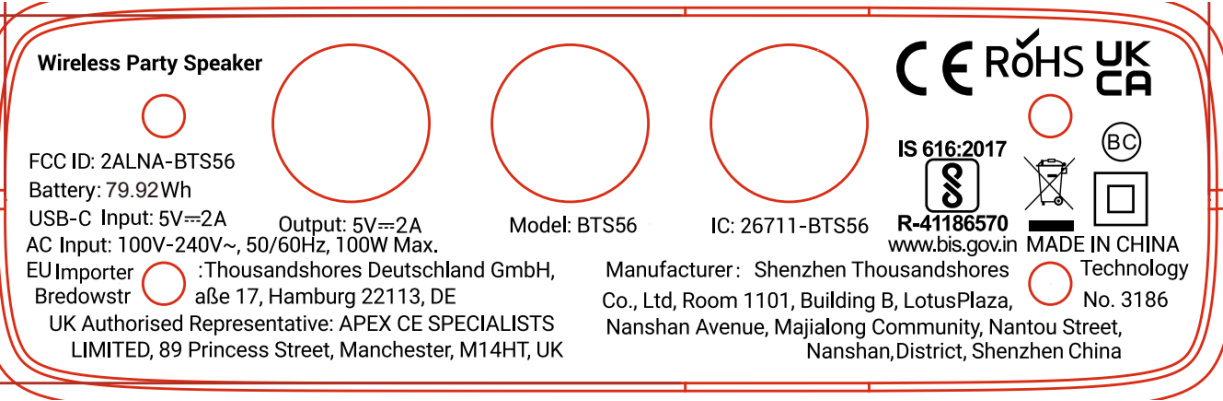

# Label Artwork and Location

### Label:

**Size: L\*W=115.43\*35.11mm**

Location