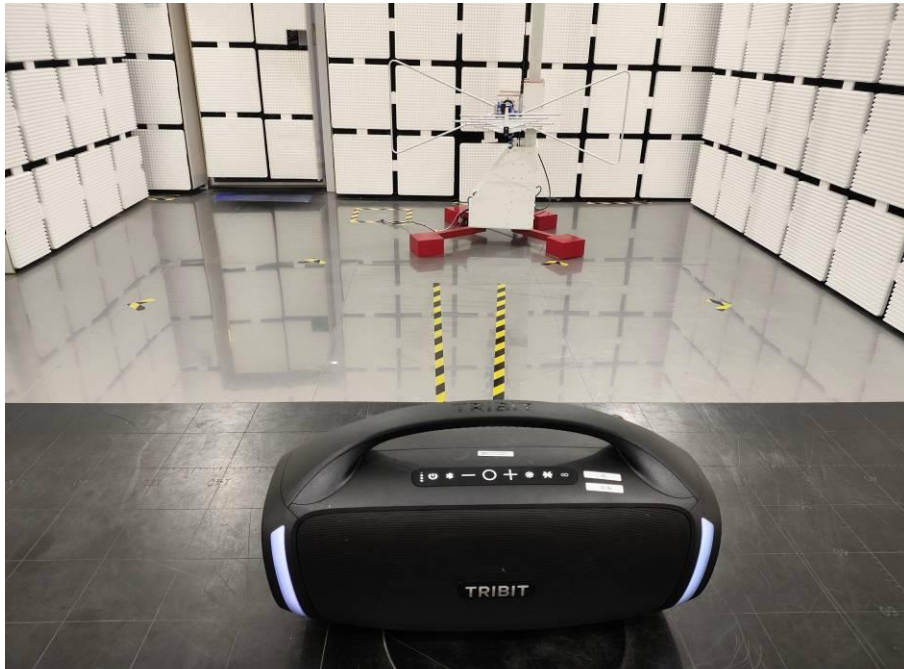

## Appendix B: Photographs of Test Setup

Product: Wireless Party Speaker

Model: BTS56

Radiated Emission

## Conducted Emission