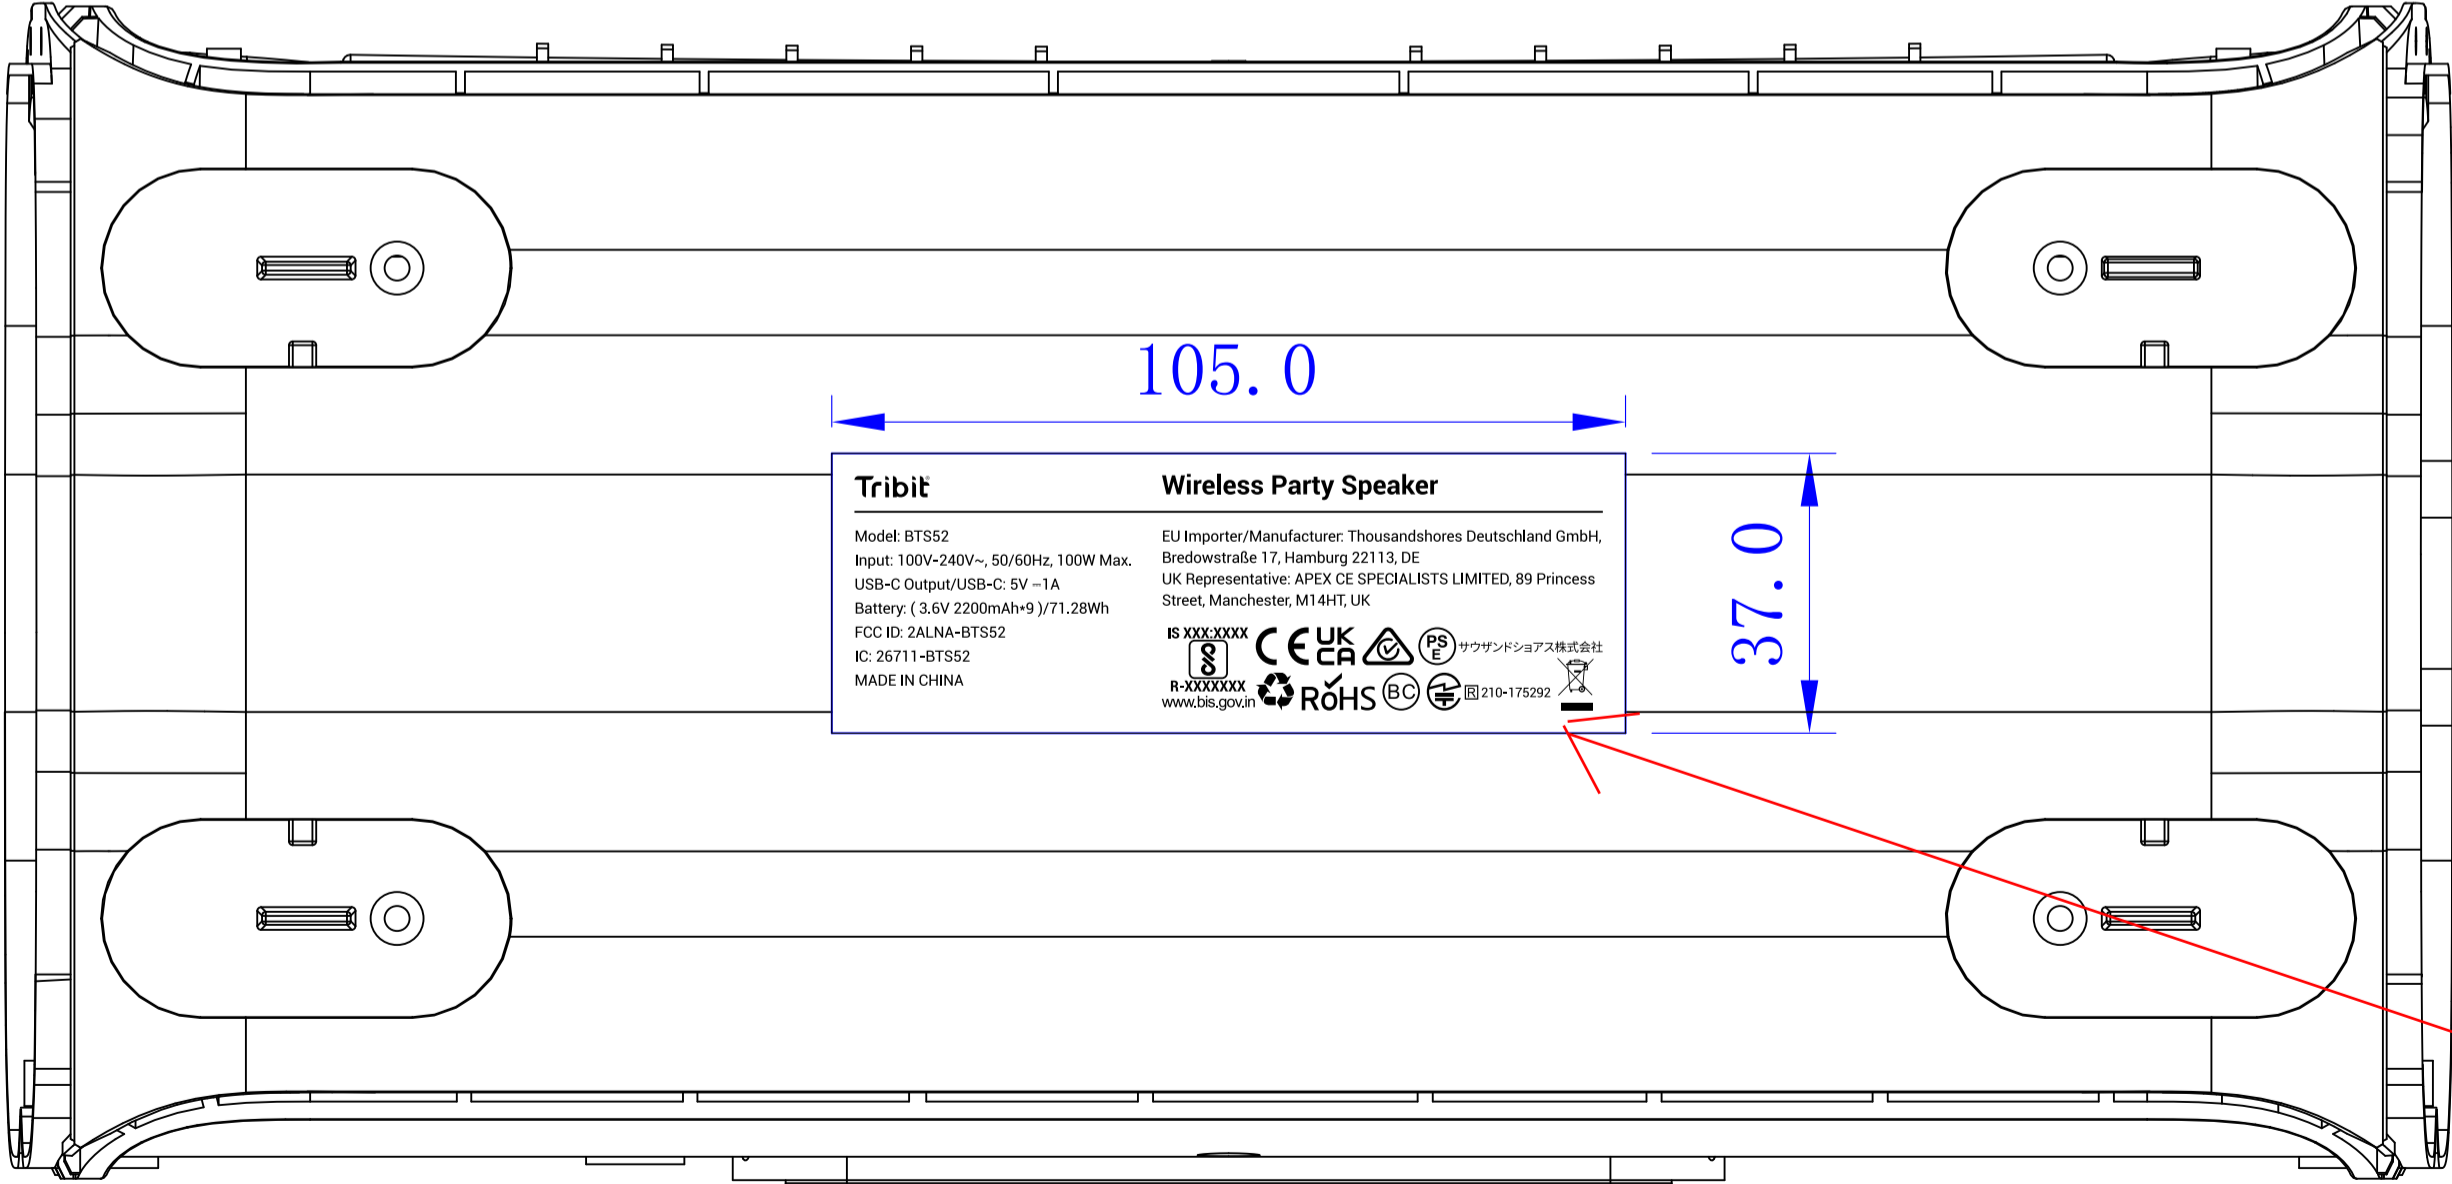

Label Artwork and Location

Model: BTS52

Label:

Tribit	Wireless Party Speaker
Model: BTS52 Input: 100V-240V~, 50/60Hz, 100W Max. USB-C Output/USB-C: 5V –1A Battery: (3.6V 2200mAh*9)/71.28Wh FCC ID: 2ALNA-BTS52 IC: 26711-BTS52 MADE IN CHINA	EU Importer/Manufacturer: Thousandshores Deutschland GmbH, Bredowstraße 17, Hamburg 22113, DE UK Representative: APEX CE SPECIALISTS LIMITED, 89 Princess Street, Manchester, M14HT, UK IS XXX:XXXX R-XXXXXXX www.bis.gov.in
	CE UK CA PS E SAUNDASHOAS株式会社 ROHS BC 210-175292

Location