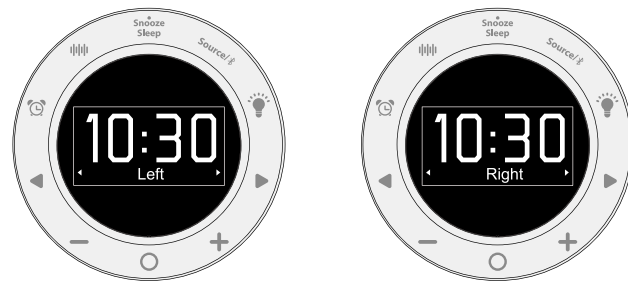

Adjust the light color

Sleep Mode Setting

15 Min-->30 Min-->60Min-->90Min-->00 Min

TWS Pairing

Connected