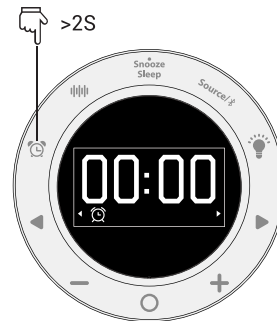

Connections

Set Time

1. 12Hour/24Hour

2. Time
3. Date

Source Conversion

Bluetooth Connection

1. Convert into Bluetooth mode

-->

FM

1. Listen to FM

2. Tune

3.Scan

4.Listen to presets

5.Save as preset

6.FM Region Switching

Alarm

1.Alarm On/off

2.Set Alarm

3. Weekday/weekend/everyday/One day

4. Ringtone

5. Alarm volume

6. Light

7. Ring

8. Snooze