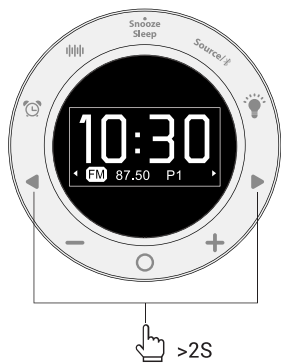

③ Backward/Next

④ Volume - button

⑤ Multi-functional button

⑥ Snooze/Sleep

⑦ Source/Bluetooth

⑧ Light

⑨ Preward/Previous

⑩ Volume + button

Connections

Set Time

1. 12Hour/24Hour

2. Time
3. Date

Source Conversion

Bluetooth Connection

1. Convert into Bluetooth mode

-->

FM

1. Listen to FM

2. Tune

3.Scan

4.Listen to presets

5.Save as preset

6.FM Region Switching

Alarm

1.Alarm On/off

2.Set Alarm

3. Weekday/weekend/everyday/One day

4. Ringtone

5. Alarm volume

6. Light

7. Ring

8. Snooze