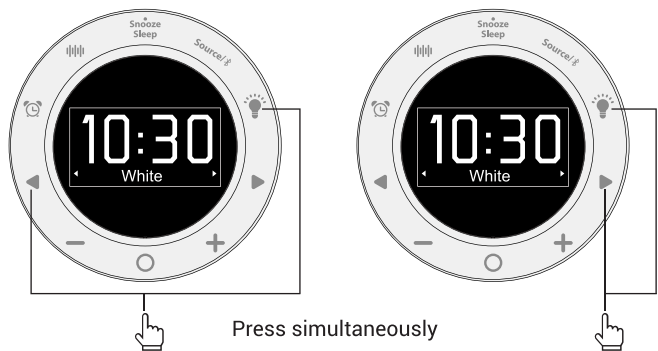

 10 Min

Close Alarm

 >2S

Sleep Music

White noise ---> Seashore---> Light music---> Rain --->Bird--->Off

Light Adjustment

Turn on the light

White--->Music 1--->Music 2--->Light off

1. In the white light mode

Adjust the brightness

Dimmer

Brighter

Adjust the light color

Sleep Mode Setting

15 Min-->30 Min-->60Min-->90Min-->00 Min

TWS Pairing