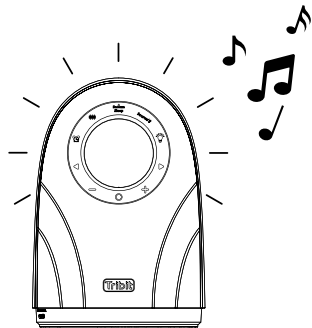

1.Alarm On/off

2.Set Alarm

3. Weekday/weekend/everyday/One day

4. Ringtone

5. Alarm volume

6. Light

7. Ring

8. Snooze

 10 Min

Close Alarm

 >2S

Sleep Music

White noise ---> Seashore---> Light music---> Rain --->Bird--->Off

Light Adjustment

Turn on the light

White--->Music 1--->Music 2--->Light off