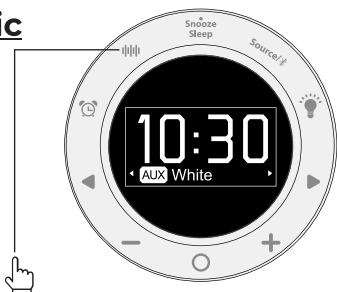

1.Alarm On/off

2.Set Alarm

3. Weekday/weekend/everyday/One day

4. Ringtone

5. Alarm volume

6. Light

7. Ring

8. Snooze

 10 Min

Close Alarm

 >2S

Sleep Music

White noise ---> Seashore---> Light music---> Rain --->Bird--->Off

Light Adjustment

Turn on the light

White--->Music 1--->Music 2--->Light off

1. In the white light mode

Adjust the brightness

Dimmer

Brighter

Adjust the light color

Sleep Mode Setting

15 Min-->30 Min-->60Min-->90Min-->00 Min

TWS Pairing