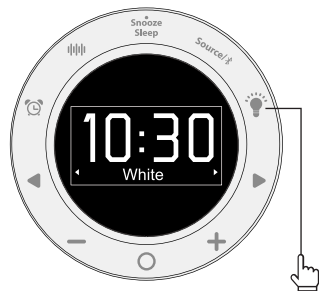

1.Alarm On/off

2.Set Alarm

3. Weekday/weekend/everyday/One day

4. Ringtone

5. Alarm volume

6. Light

7. Ring

8. Snooze

 10 Min

Close Alarm

 >2S

Sleep Music

White noise ---> Seashore---> Light music---> Rain --->Bird--->Off

Light Adjustment

Turn on the light

White--->Music 1--->Music 2--->Light off

1. In the white light mode

Adjust the brightness

Dimmer

Brighter

Adjust the light color

Sleep Mode Setting

15 Min-->30 Min-->60Min-->90Min-->00 Min

TWS Pairing