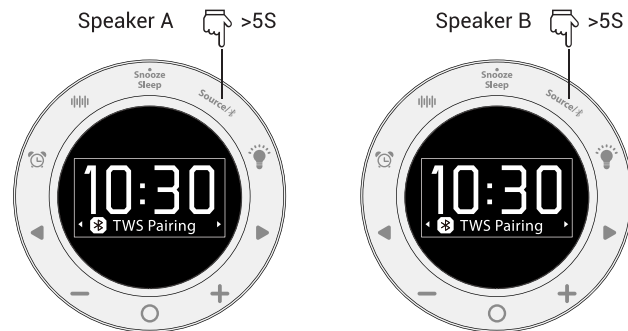

 10 Min

Close Alarm

 >2S

Sleep Music

White noise ---> Seashore---> Light music---> Rain --->Bird--->Off

Light Adjustment

Turn on the light

White--->Music 1--->Music 2--->Light off

1. In the white light mode

Adjust the brightness

Dimmer

Brighter

Adjust the light color

Sleep Mode Setting

15 Min-->30 Min-->60Min-->90Min-->00 Min

TWS Pairing