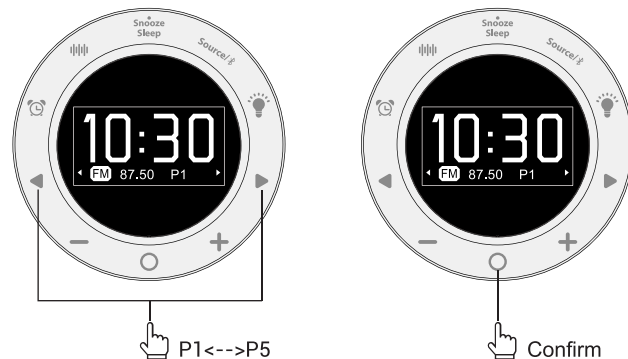

FM

1. Listen to FM

2. Tune

3.Scan

4.Listen to presets

5.Save as preset

6.FM Region Switching

Alarm

1.Alarm On/off

2.Set Alarm

3. Weekday/weekend/everyday/One day

4. Ringtone

5. Alarm volume

6. Light

7. Ring

8. Snooze