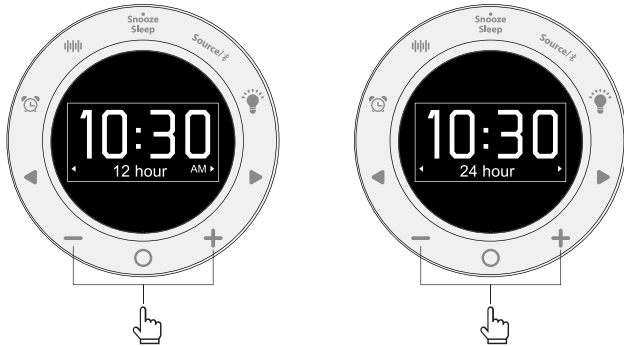

③ Backward/Next

④ Volume - button

⑤ Multi-functional button

⑥ Snooze/Sleep

⑦ Source/Bluetooth

⑧ Light

⑨ Preward/Previous

⑩ Volume + button

Connections

Set Time

1. 12Hour/24Hour

2. Time
3. Date

Source Conversion

Bluetooth Connection

1. Convert into Bluetooth mode

-->

FM

1. Listen to FM

2. Tune

3.Scan

4.Listen to presets

5.Save as preset

6.FM Region Switching

Alarm

1.Alarm On/off

2.Set Alarm

3. Weekday/weekend/everyday/One day

4. Ringtone

5. Alarm volume

6. Light

7. Ring

8. Snooze