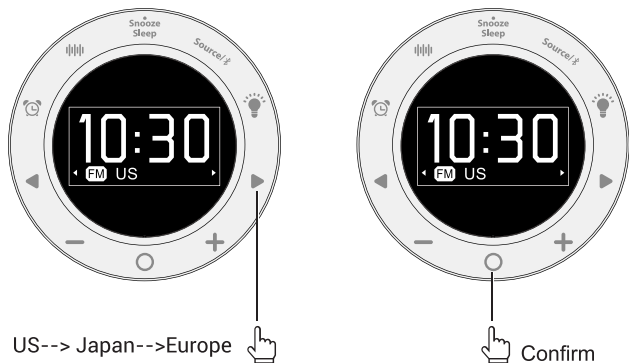

③ Backward/Next

④ Volume - button

⑤ Multi-functional button

⑥ Snooze/Sleep

⑦ Source/Bluetooth

⑧ Light

⑨ Preward/Previous

⑩ Volume + button

Connections

Set Time

1. 12Hour/24Hour

2. Time
3. Date

Source Conversion

Bluetooth Connection

1. Convert into Bluetooth mode

-->

FM

1. Listen to FM

2. Tune

3.Scan

4.Listen to presets

5.Save as preset

6.FM Region Switching

Alarm

1.Alarm On/off

2.Set Alarm

3. Weekday/weekend/everyday/One day

4. Ringtone

5. Alarm volume

6. Light

7. Ring

8. Snooze