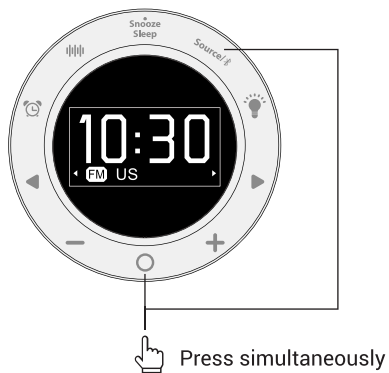

FM

1. Listen to FM

2. Tune

3.Scan

4.Listen to presets

5.Save as preset

6.FM Region Switching

Alarm

1.Alarm On/off

2.Set Alarm

3. Weekday/weekend/everyday/One day

4. Ringtone

5. Alarm volume

6. Light

7. Ring

8. Snooze