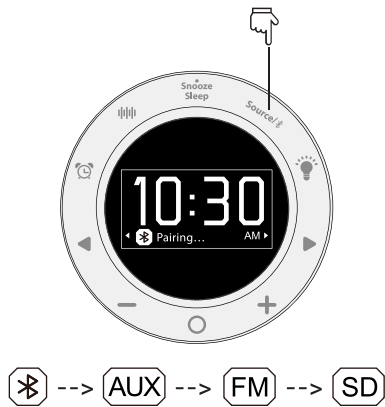

③ Backward/Next

④ Volume - button

⑤ Multi-functional button

⑥ Snooze/Sleep

⑦ Source/Bluetooth

⑧ Light

⑨ Preward/Previous

⑩ Volume + button

Connections

Set Time

1. 12Hour/24Hour

2. Time
3. Date

Source Conversion

Bluetooth Connection

1. Convert into Bluetooth mode

-->

FM

1. Listen to FM

2. Tune

3.Scan

4.Listen to presets

5.Save as preset

6.FM Region Switching

Alarm

1.Alarm On/off

2.Set Alarm

3. Weekday/weekend/everyday/One day

4. Ringtone

5. Alarm volume

6. Light

7. Ring

8. Snooze