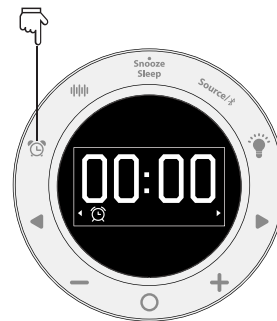

Connections

Set Time

1. 12Hour/24Hour

2. Time
3. Date

Source Conversion

Bluetooth Connection

1. Convert into Bluetooth mode

-->

FM

1. Listen to FM

2. Tune

3.Scan

4.Listen to presets

5.Save as preset

6.FM Region Switching

Alarm

1.Alarm On/off

2.Set Alarm

3. Weekday/weekend/everyday/One day

4. Ringtone

5. Alarm volume

6. Light

7. Ring

8. Snooze