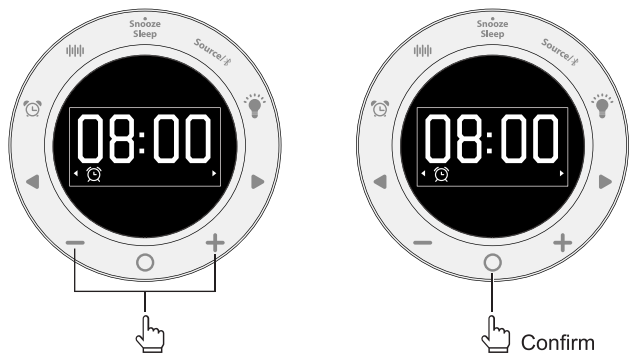

FM

1. Listen to FM

2. Tune

3.Scan

4.Listen to presets

5.Save as preset

6.FM Region Switching

Alarm

1.Alarm On/off

2.Set Alarm

3. Weekday/weekend/everyday/One day

4. Ringtone

5. Alarm volume

6. Light

7. Ring

8. Snooze