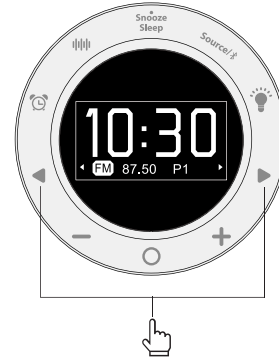

③ Backward/Next

④ Volume - button

⑤ Multi-functional button

⑥ Snooze/Sleep

⑦ Source/Bluetooth

⑧ Light

⑨ Preward/Previous

⑩ Volume + button

Connections

Set Time

1. 12Hour/24Hour

2. Time
3. Date

Source Conversion

Bluetooth Connection

1. Convert into Bluetooth mode

-->

FM

1. Listen to FM

2. Tune

3.Scan

4.Listen to presets

5.Save as preset

6.FM Region Switching

Alarm

1.Alarm On/off

2.Set Alarm

3. Weekday/weekend/everyday/One day

4. Ringtone

5. Alarm volume

6. Light

7. Ring

8. Snooze