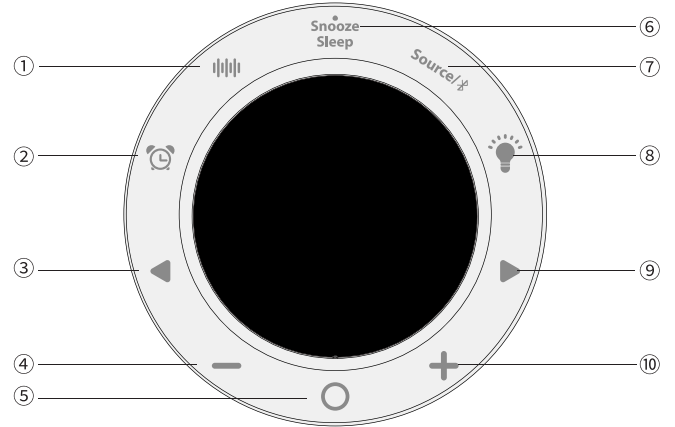

Product Illustration

① Sleep Music

② Alarm

③ Backward/Next

④ Volume - button

⑤ Multi-functional button

⑥ Snooze/Sleep

⑦ Source/Bluetooth

⑧ Light

⑨ Preward/Previous

⑩ Volume + button