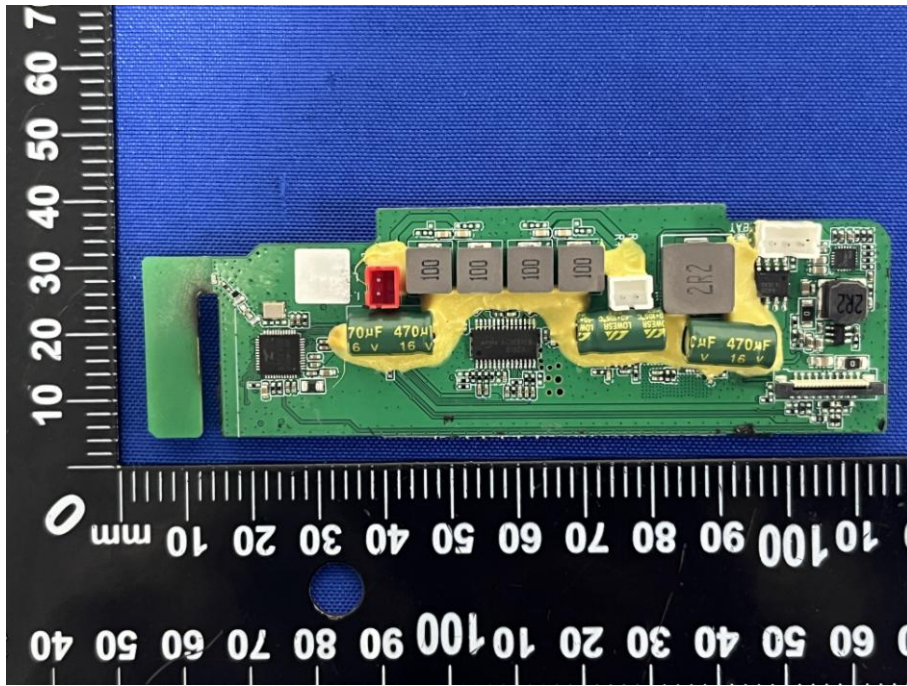

# Appendix C: Photographs of EUT

Product: Portable Wireless Speaker

Model: BTS38

Internal Photos

Antenna