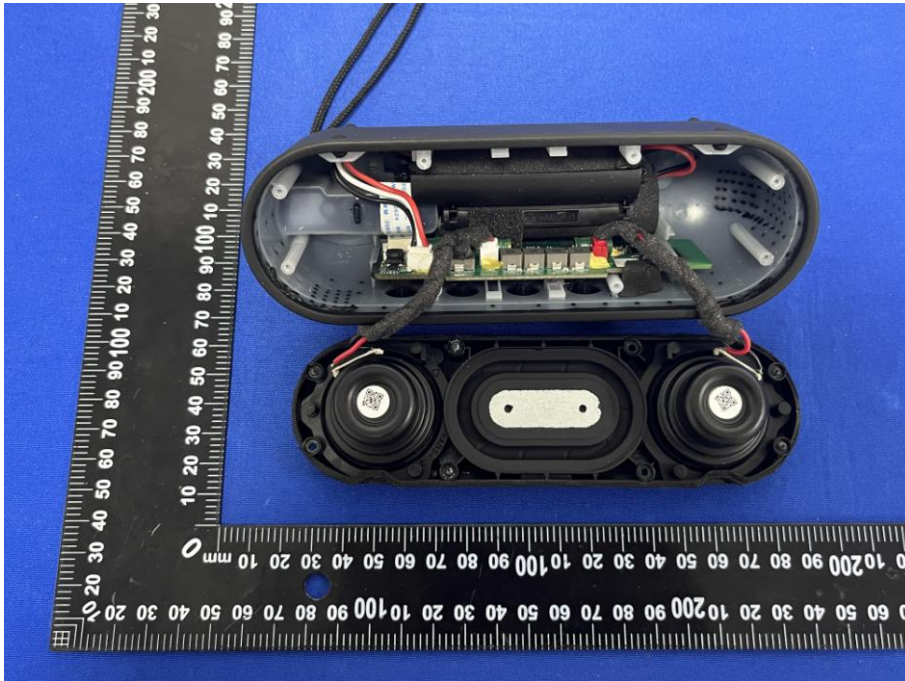

# Appendix C: Photographs of EUT

Product: Portable Wireless Speaker

Model: BTS38

Internal Photos

Antenna