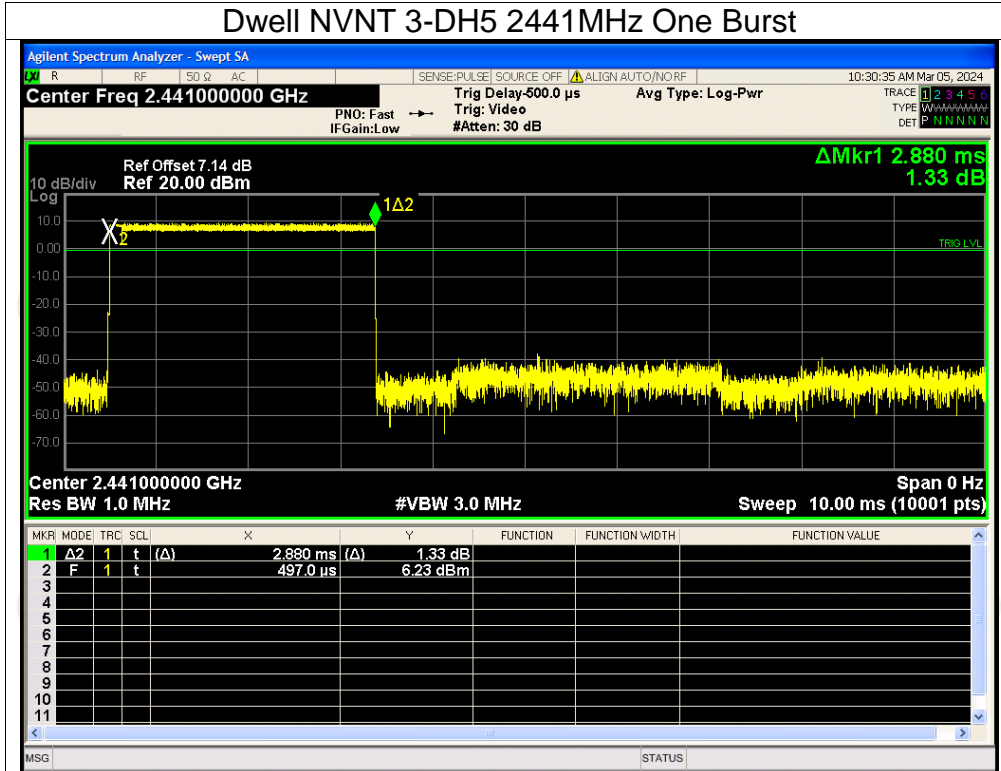

Dwell NVNT 2-DH5 2441MHz One Burst

Dwell NVNT 2-DH5 2441MHz Accumulated

Dwell NVNT 3-DH1 2441MHz One Burst

Dwell NVNT 3-DH1 2441MHz Accumulated

Dwell NVNT 3-DH3 2441MHz One Burst

Dwell NVNT 3-DH3 2441MHz Accumulated

Appendix B: Photographs of Test Setup

Product: Portable Wireless Speaker

Model: BTS38

Radiated Emission

Conducted Emission

Appendix C: Photographs of EUT
Product: Portable Wireless Speaker
Model: BTS38
External Photos