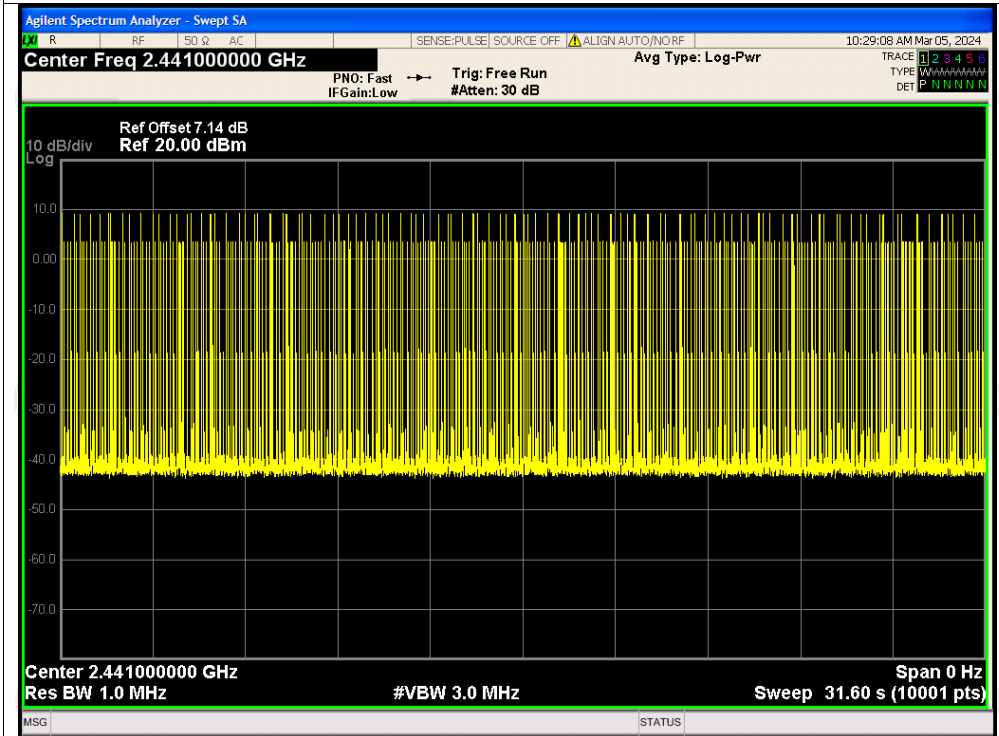

Dwell NVNT 2-DH5 2441MHz One Burst

Dwell NVNT 2-DH5 2441MHz Accumulated

Dwell NVNT 3-DH1 2441MHz One Burst

Dwell NVNT 3-DH1 2441MHz Accumulated

Dwell NVNT 3-DH3 2441MHz One Burst

Dwell NVNT 3-DH3 2441MHz Accumulated

Appendix B: Photographs of Test Setup

Product: Portable Wireless Speaker

Model: BTS38

Radiated Emission

Conducted Emission

Appendix C: Photographs of EUT
Product: Portable Wireless Speaker
Model: BTS38
External Photos