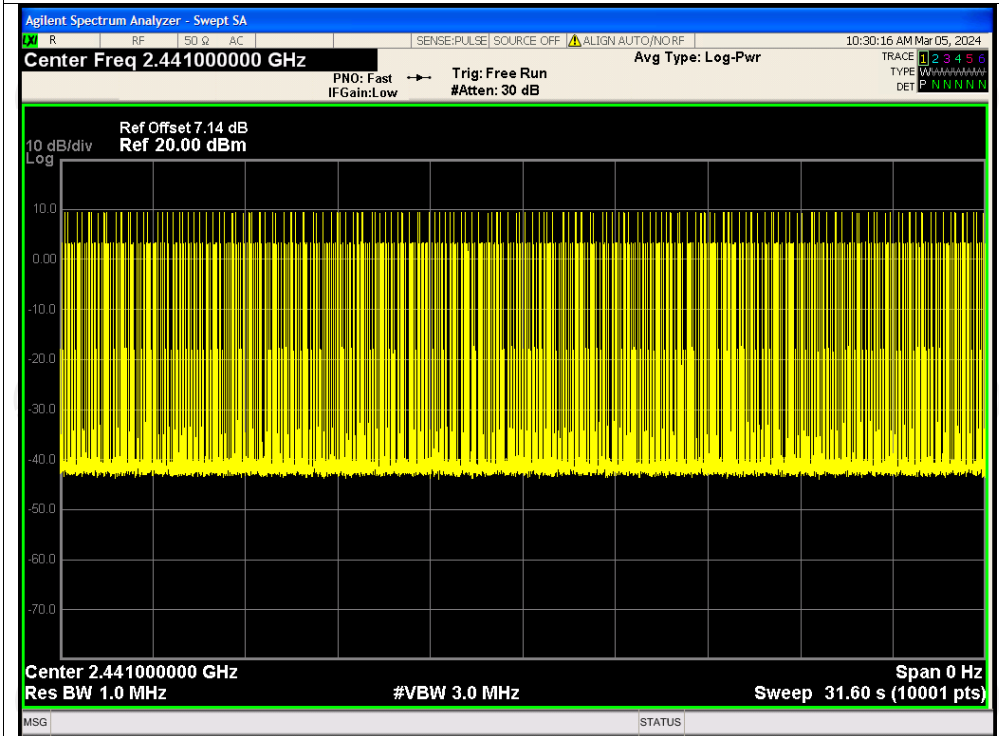

Dwell NVNT 2-DH5 2441MHz One Burst

Dwell NVNT 2-DH5 2441MHz Accumulated

Dwell NVNT 3-DH1 2441MHz One Burst

Dwell NVNT 3-DH1 2441MHz Accumulated

Dwell NVNT 3-DH3 2441MHz One Burst

Dwell NVNT 3-DH3 2441MHz Accumulated

Appendix B: Photographs of Test Setup

Product: Portable Wireless Speaker

Model: BTS38

Radiated Emission

Conducted Emission

Appendix C: Photographs of EUT
Product: Portable Wireless Speaker
Model: BTS38
External Photos