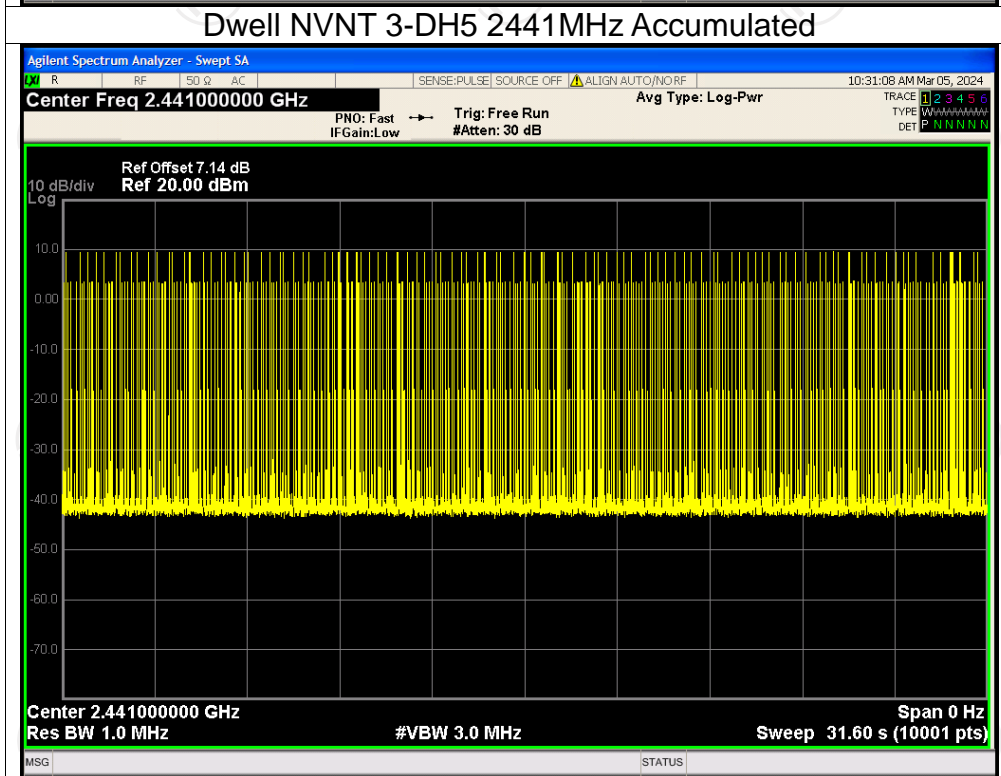

Dwell NVNT 2-DH5 2441MHz One Burst

Dwell NVNT 2-DH5 2441MHz Accumulated

Dwell NVNT 3-DH1 2441MHz One Burst

Dwell NVNT 3-DH1 2441MHz Accumulated

Dwell NVNT 3-DH3 2441MHz One Burst

Dwell NVNT 3-DH3 2441MHz Accumulated

Appendix B: Photographs of Test Setup

Product: Portable Wireless Speaker

Model: BTS38

Radiated Emission

Conducted Emission

Appendix C: Photographs of EUT
Product: Portable Wireless Speaker
Model: BTS38
External Photos