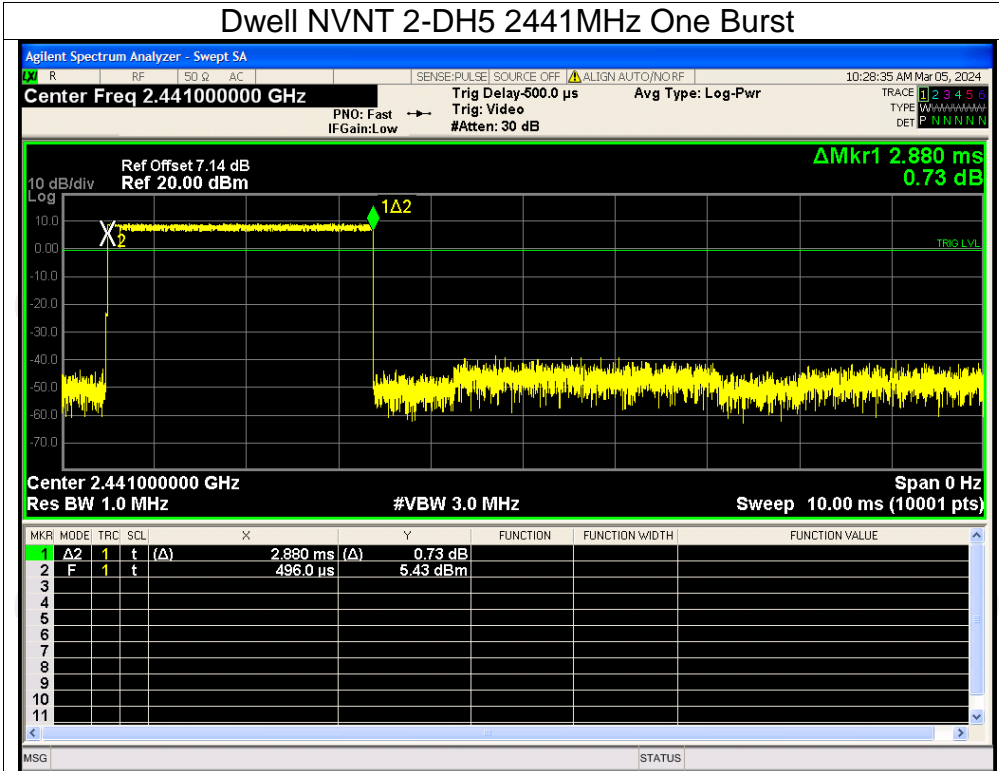

Dwell NVNT 2-DH5 2441MHz One Burst

Dwell NVNT 2-DH5 2441MHz Accumulated

Dwell NVNT 3-DH1 2441MHz One Burst

Dwell NVNT 3-DH1 2441MHz Accumulated

Dwell NVNT 3-DH3 2441MHz One Burst

Dwell NVNT 3-DH3 2441MHz Accumulated

Appendix B: Photographs of Test Setup

Product: Portable Wireless Speaker

Model: BTS38

Radiated Emission

Conducted Emission

Appendix C: Photographs of EUT
Product: Portable Wireless Speaker
Model: BTS38
External Photos