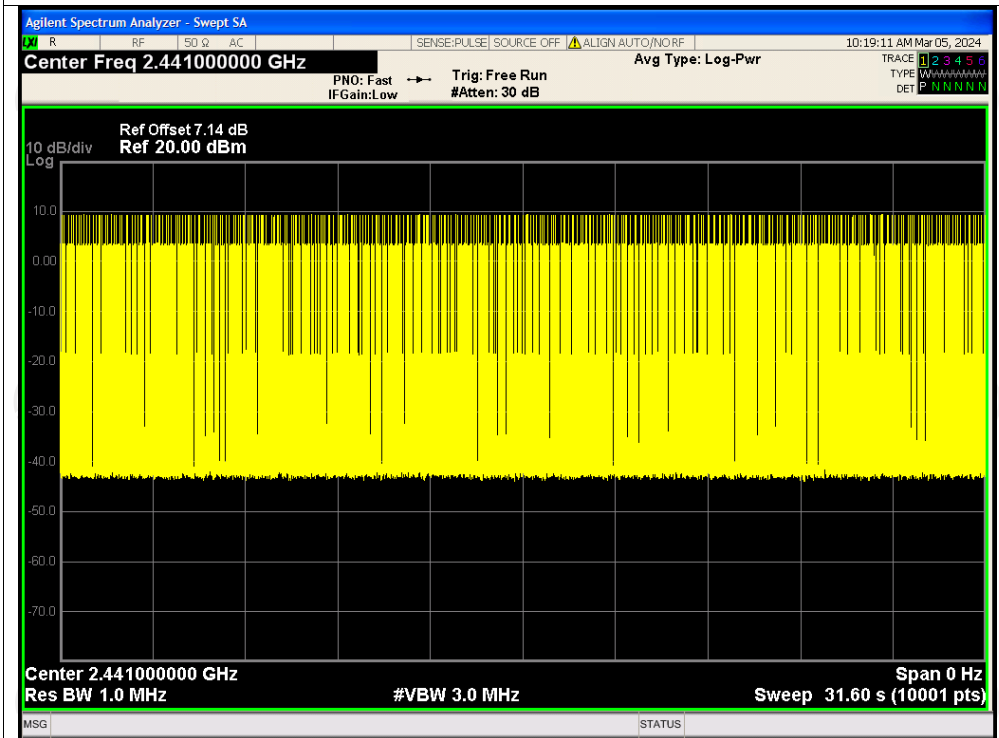

Dwell NVNT 2-DH5 2441MHz One Burst

Dwell NVNT 2-DH5 2441MHz Accumulated

Dwell NVNT 3-DH1 2441MHz One Burst

Dwell NVNT 3-DH1 2441MHz Accumulated

Dwell NVNT 3-DH3 2441MHz One Burst

Dwell NVNT 3-DH3 2441MHz Accumulated

Appendix B: Photographs of Test Setup

Product: Portable Wireless Speaker

Model: BTS38

Radiated Emission

Conducted Emission

Appendix C: Photographs of EUT
Product: Portable Wireless Speaker
Model: BTS38
External Photos