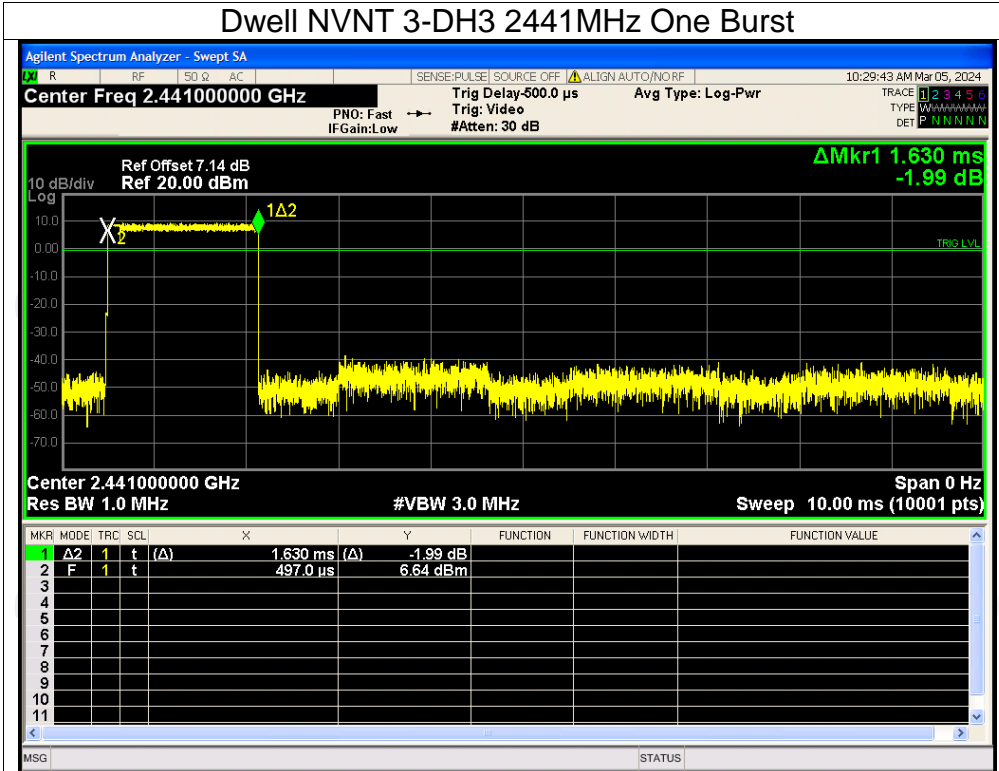

Dwell NVNT 2-DH5 2441MHz One Burst

Dwell NVNT 2-DH5 2441MHz Accumulated

Dwell NVNT 3-DH1 2441MHz One Burst

Dwell NVNT 3-DH1 2441MHz Accumulated

Dwell NVNT 3-DH3 2441MHz One Burst

Dwell NVNT 3-DH3 2441MHz Accumulated

Appendix B: Photographs of Test Setup

Product: Portable Wireless Speaker

Model: BTS38

Radiated Emission

Conducted Emission

Appendix C: Photographs of EUT
Product: Portable Wireless Speaker
Model: BTS38
External Photos