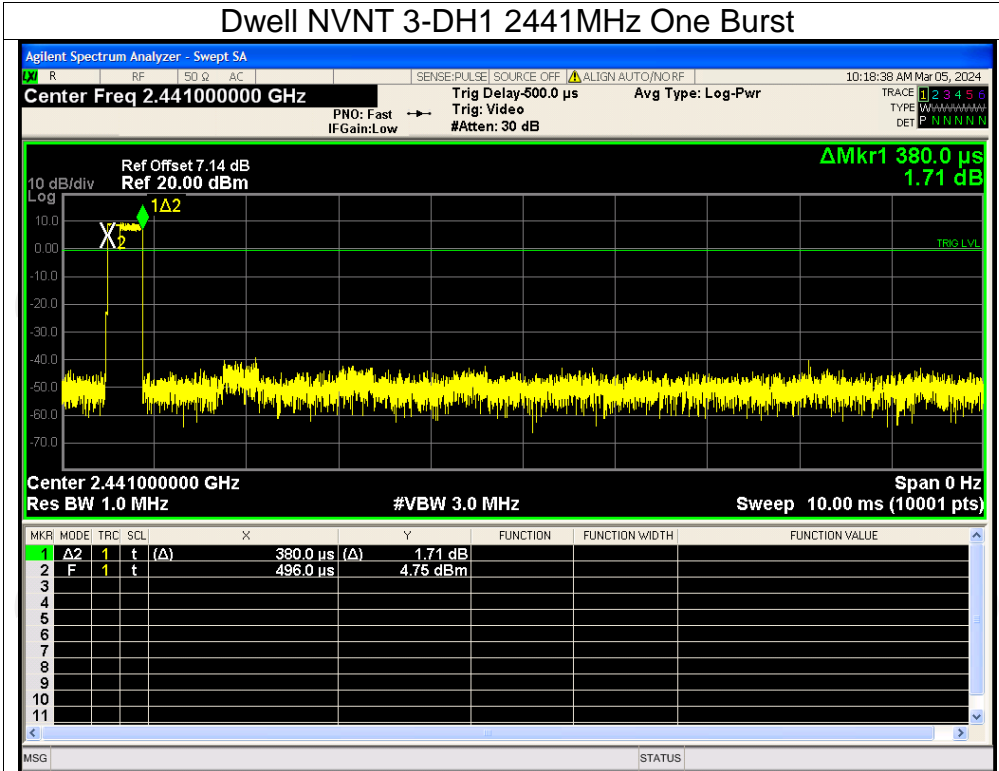

Dwell NVNT 2-DH5 2441MHz One Burst

Dwell NVNT 2-DH5 2441MHz Accumulated

Dwell NVNT 3-DH1 2441MHz One Burst

Dwell NVNT 3-DH1 2441MHz Accumulated

Dwell NVNT 3-DH3 2441MHz One Burst

Dwell NVNT 3-DH3 2441MHz Accumulated

Appendix B: Photographs of Test Setup

Product: Portable Wireless Speaker

Model: BTS38

Radiated Emission

Conducted Emission

Appendix C: Photographs of EUT
Product: Portable Wireless Speaker
Model: BTS38
External Photos