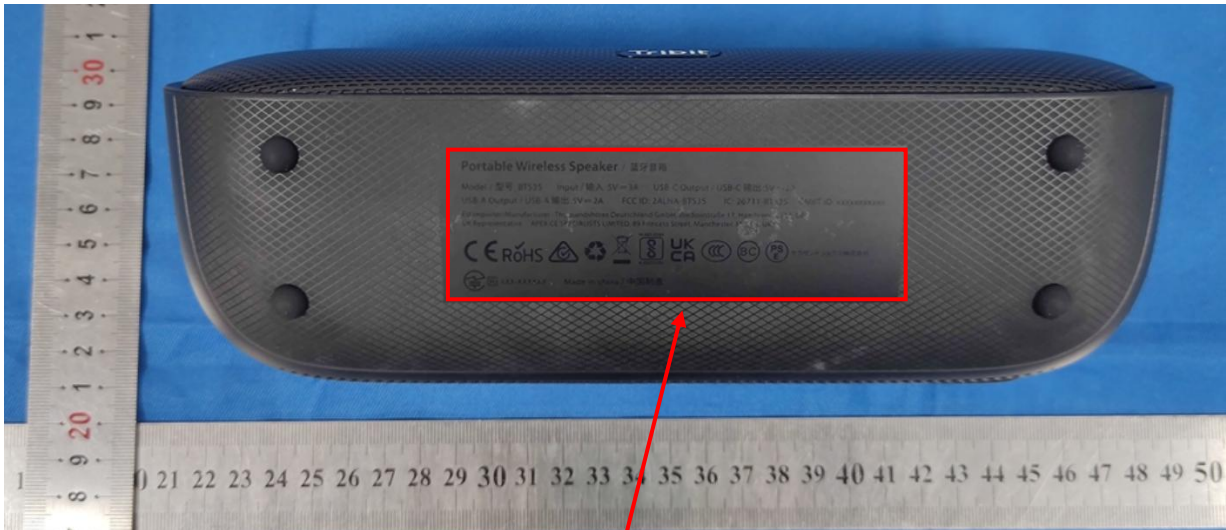

IS 616:2017 R-41186570

® 210-164918    Made in China/ 中国制造

8mm

**Size: L\*W=120\*40mm**

Location