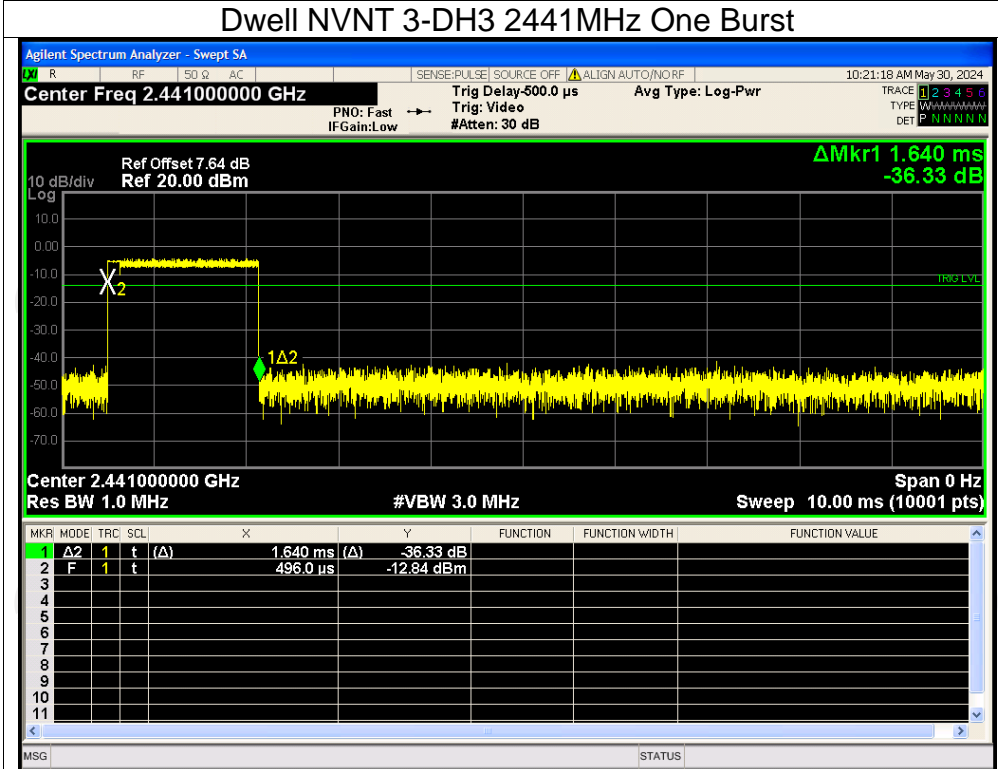

Dwell NVNT 3-DH1 2441MHz One Burst

Dwell NVNT 3-DH1 2441MHz Accumulated

Dwell NVNT 3-DH3 2441MHz One Burst

Dwell NVNT 3-DH3 2441MHz Accumulated

Dwell NVNT 3-DH5 2441MHz One Burst

Dwell NVNT 3-DH5 2441MHz Accumulated

Appendix B: Photographs of Test Setup

Product: Portable Wireless Speaker

Model: BTS33

Radiated Emission

Conducted Emission

Appendix C: Photographs of EUT
Product: Portable Wireless Speaker
Model: BTS33
External Photos