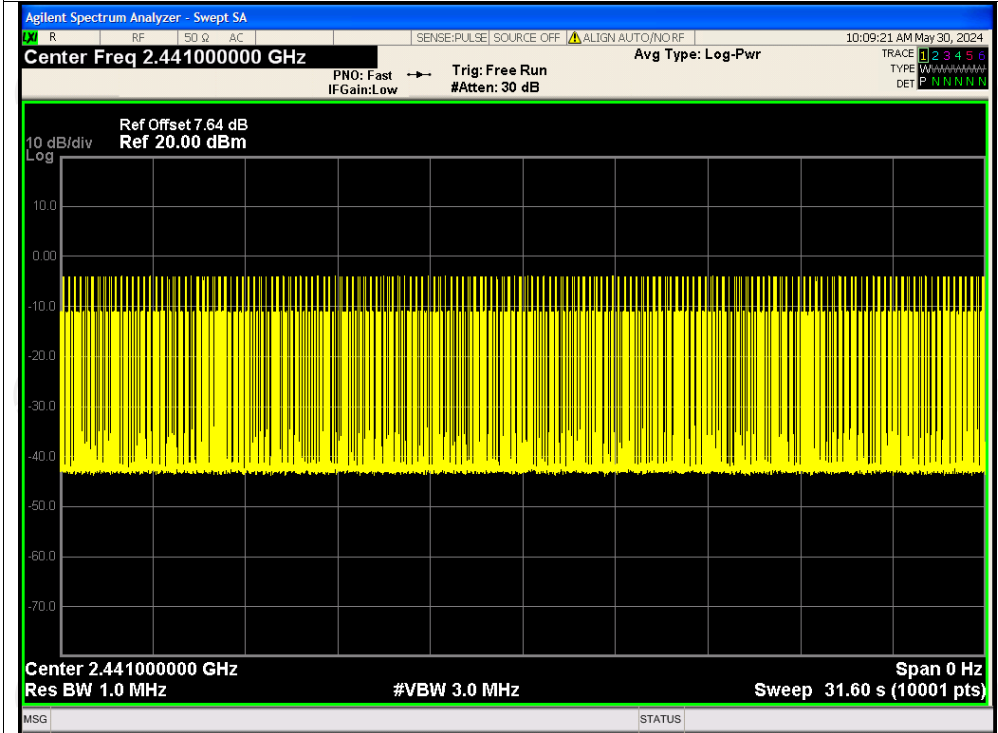

Dwell NVNT 3-DH1 2441MHz One Burst

Dwell NVNT 3-DH1 2441MHz Accumulated

Dwell NVNT 3-DH3 2441MHz One Burst

Dwell NVNT 3-DH3 2441MHz Accumulated

Dwell NVNT 3-DH5 2441MHz One Burst

Dwell NVNT 3-DH5 2441MHz Accumulated

Appendix B: Photographs of Test Setup

Product: Portable Wireless Speaker

Model: BTS33

Radiated Emission

Conducted Emission

Appendix C: Photographs of EUT
Product: Portable Wireless Speaker
Model: BTS33
External Photos