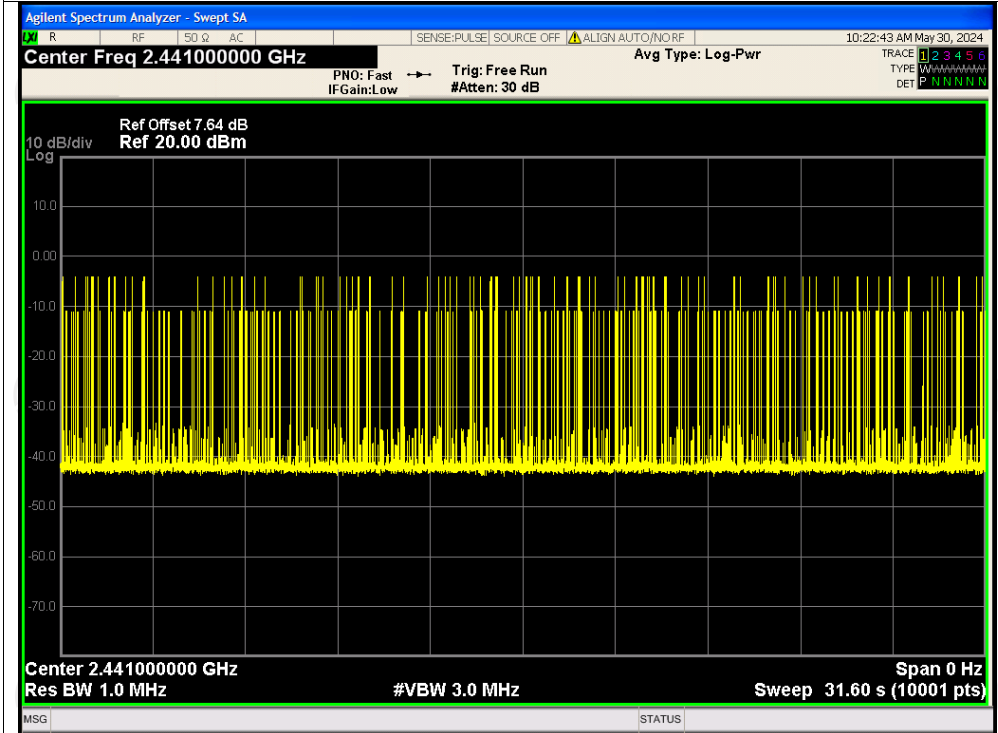

Dwell NVNT 3-DH1 2441MHz One Burst

Dwell NVNT 3-DH1 2441MHz Accumulated

Dwell NVNT 3-DH3 2441MHz One Burst

Dwell NVNT 3-DH3 2441MHz Accumulated

Dwell NVNT 3-DH5 2441MHz One Burst

Dwell NVNT 3-DH5 2441MHz Accumulated

Appendix B: Photographs of Test Setup

Product: Portable Wireless Speaker

Model: BTS33

Radiated Emission

Conducted Emission

Appendix C: Photographs of EUT
Product: Portable Wireless Speaker
Model: BTS33
External Photos