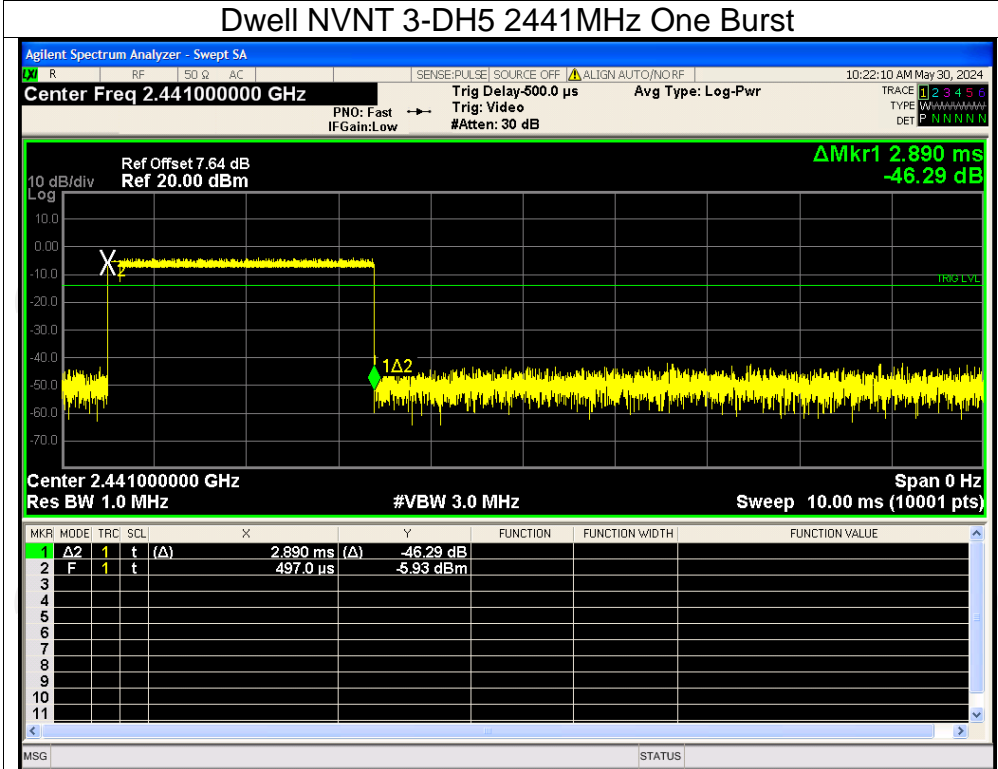

Dwell NVNT 3-DH1 2441MHz One Burst

Dwell NVNT 3-DH1 2441MHz Accumulated

Dwell NVNT 3-DH3 2441MHz One Burst

Dwell NVNT 3-DH3 2441MHz Accumulated

Dwell NVNT 3-DH5 2441MHz One Burst

Dwell NVNT 3-DH5 2441MHz Accumulated

Appendix B: Photographs of Test Setup

Product: Portable Wireless Speaker

Model: BTS33

Radiated Emission

Conducted Emission

Appendix C: Photographs of EUT
Product: Portable Wireless Speaker
Model: BTS33
External Photos