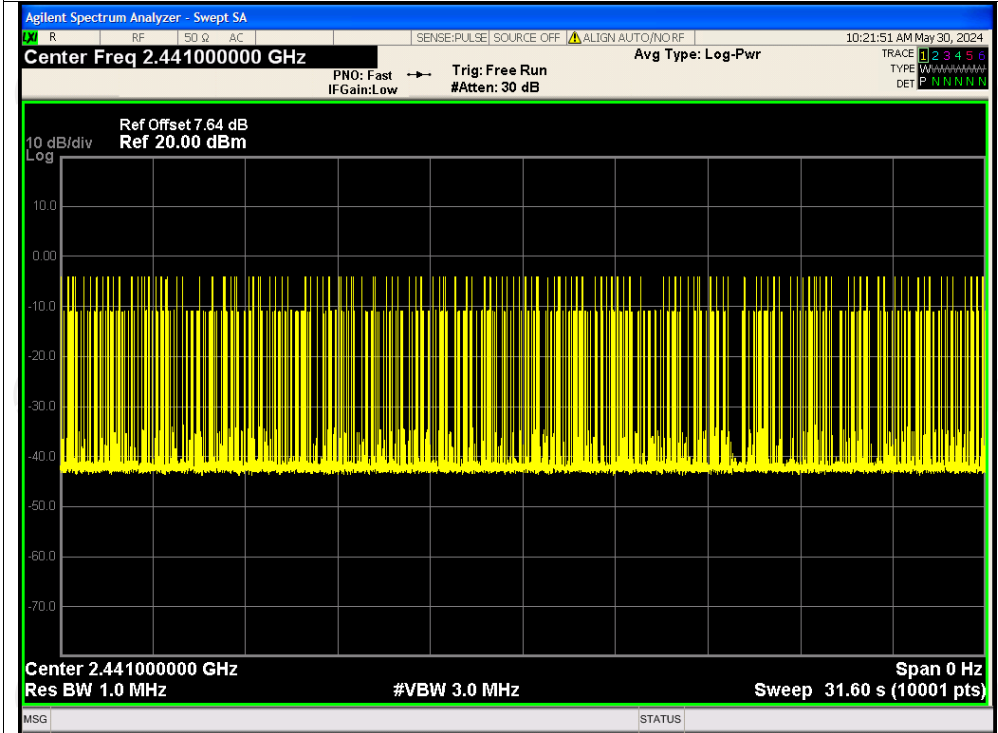

Dwell NVNT 3-DH1 2441MHz One Burst

Dwell NVNT 3-DH1 2441MHz Accumulated

Dwell NVNT 3-DH3 2441MHz One Burst

Dwell NVNT 3-DH3 2441MHz Accumulated

Dwell NVNT 3-DH5 2441MHz One Burst

Dwell NVNT 3-DH5 2441MHz Accumulated

Appendix B: Photographs of Test Setup

Product: Portable Wireless Speaker

Model: BTS33

Radiated Emission

Conducted Emission

Appendix C: Photographs of EUT
Product: Portable Wireless Speaker
Model: BTS33
External Photos