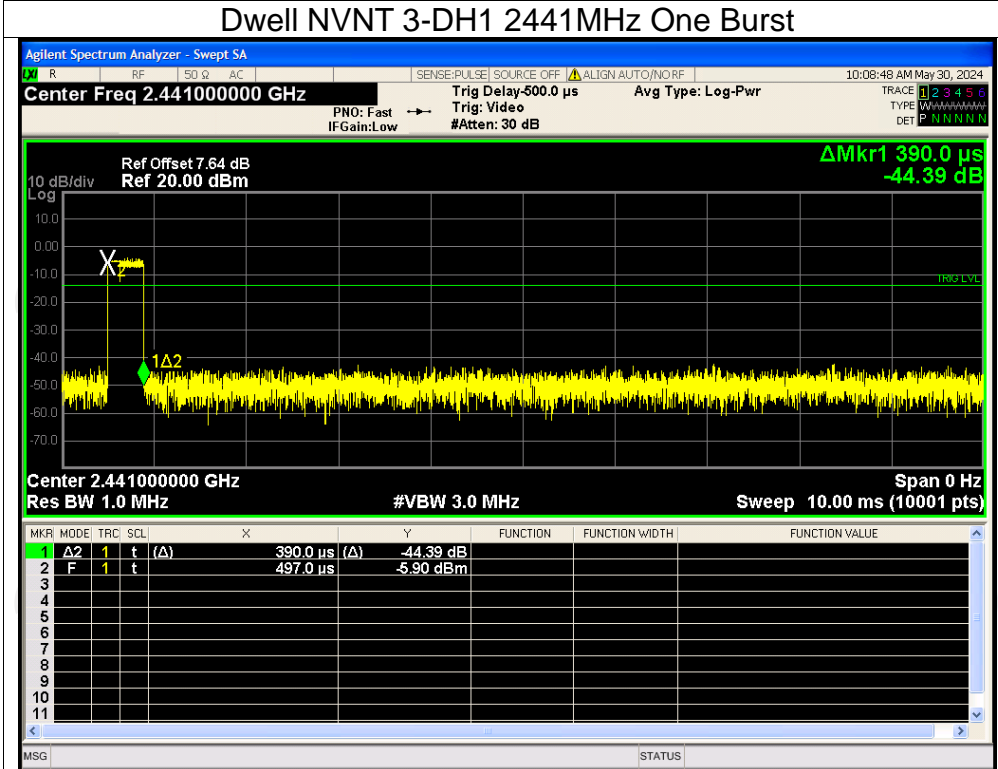

Dwell NVNT 3-DH1 2441MHz One Burst

Dwell NVNT 3-DH1 2441MHz Accumulated

Dwell NVNT 3-DH3 2441MHz One Burst

Dwell NVNT 3-DH3 2441MHz Accumulated

Dwell NVNT 3-DH5 2441MHz One Burst

Dwell NVNT 3-DH5 2441MHz Accumulated

Appendix B: Photographs of Test Setup

Product: Portable Wireless Speaker

Model: BTS33

Radiated Emission

Conducted Emission

Appendix C: Photographs of EUT
Product: Portable Wireless Speaker
Model: BTS33
External Photos