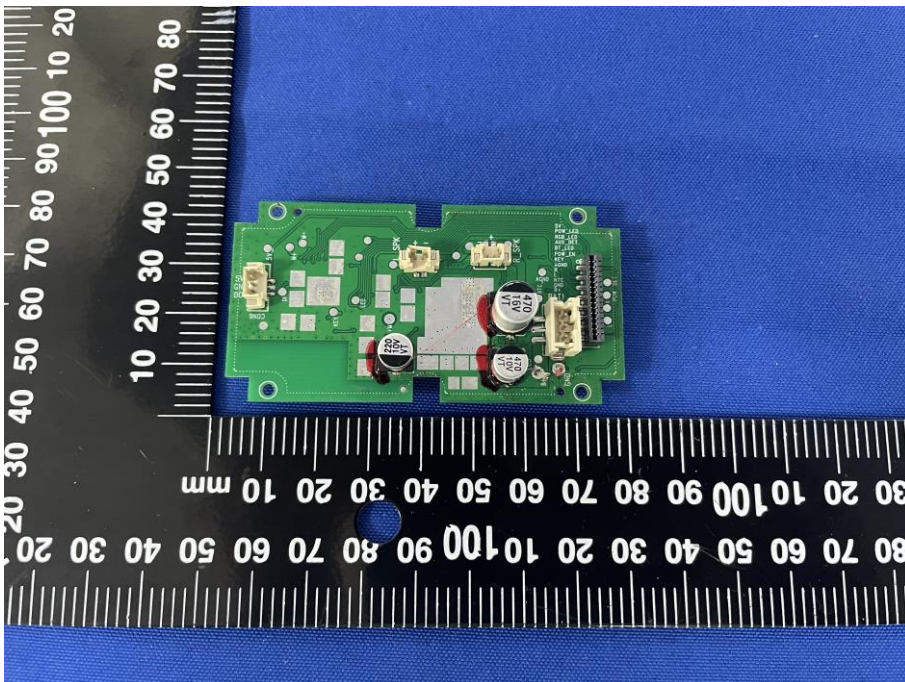

Appendix C: Photographs of EUT

Product: Portable Wireless Speaker

Model: BTS33

Internal Photos

Antenna