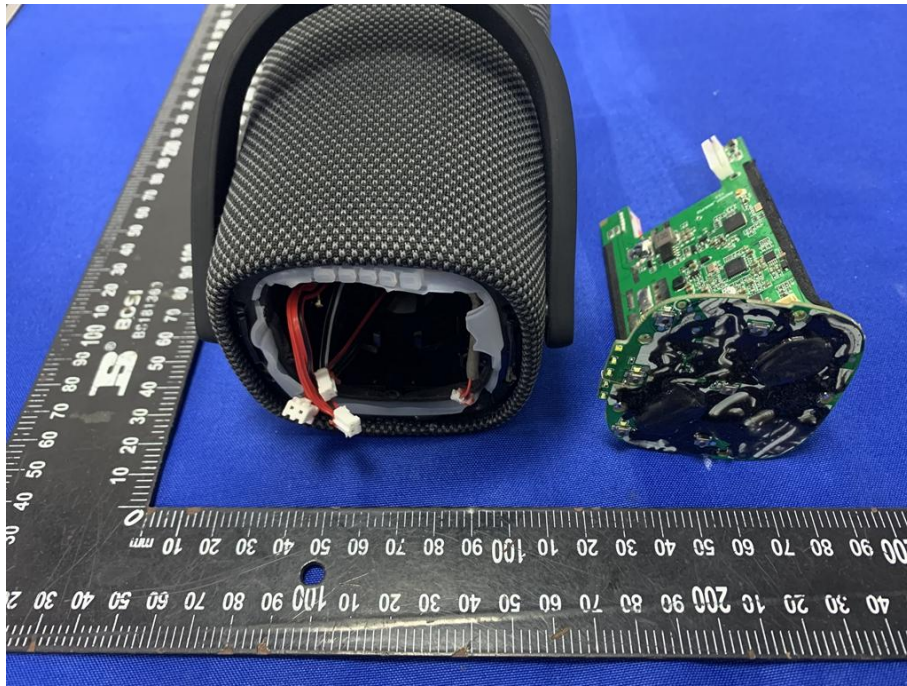

# Appendix C: Photographs of EUT

Product: Portable Wireless Speaker

Model: BTS31

Internal Photos

Antenna