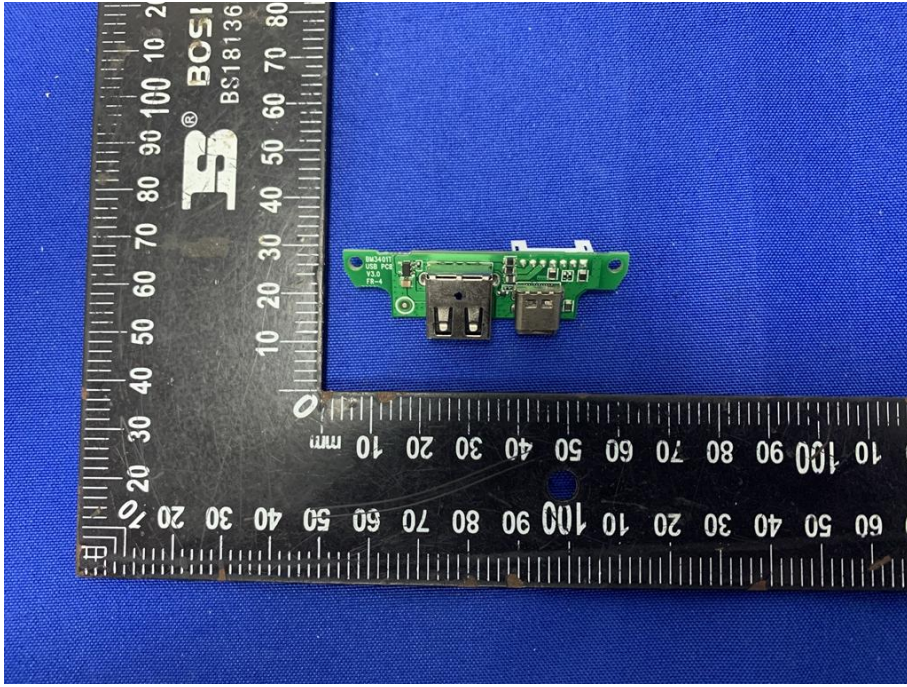

# Appendix C: Photographs of EUT

Product: Portable Wireless Speaker

Model: BTS31

Internal Photos

Antenna