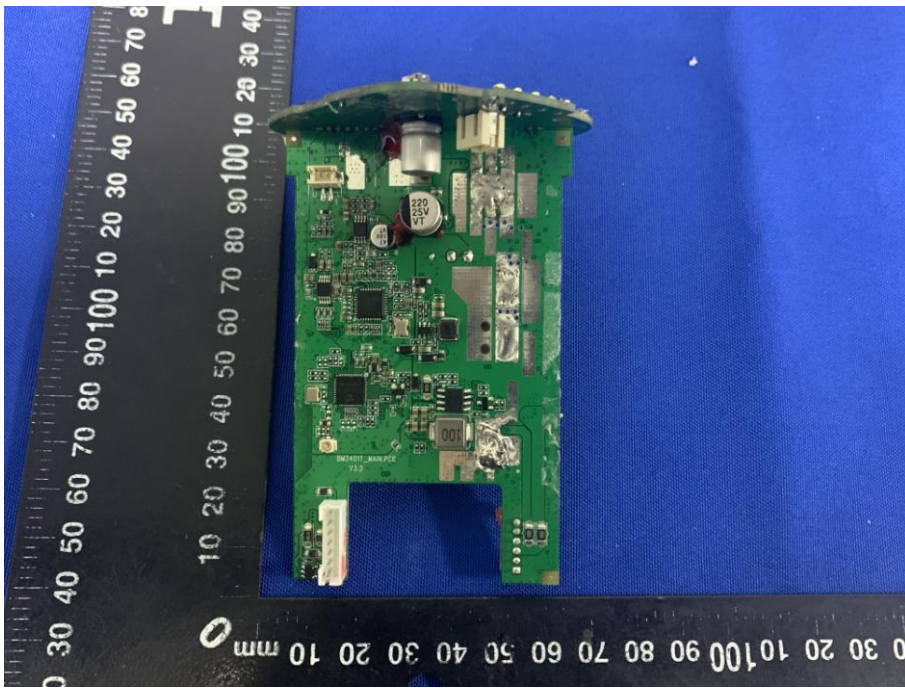

# Appendix C: Photographs of EUT

Product: Portable Wireless Speaker

Model: BTS31

Internal Photos

Antenna