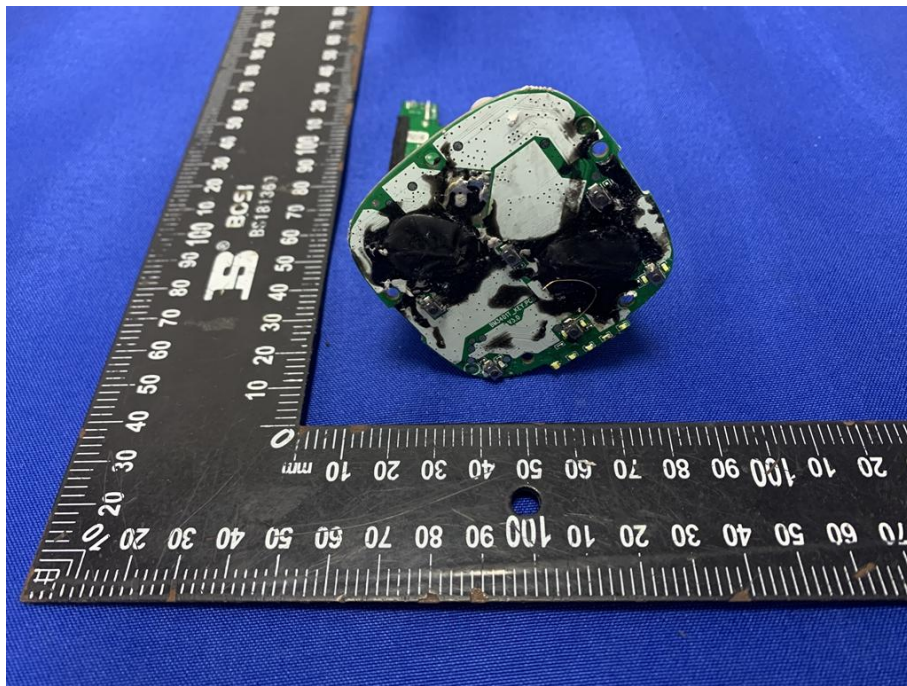

# Appendix C: Photographs of EUT

Product: Portable Wireless Speaker

Model: BTS31

Internal Photos

Antenna