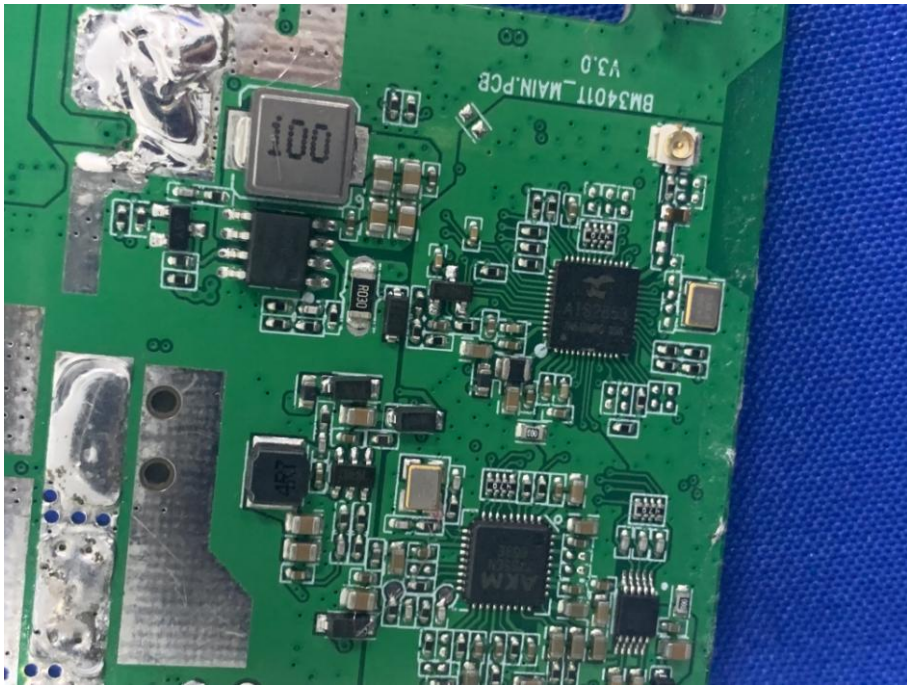

# Appendix C: Photographs of EUT

Product: Portable Wireless Speaker

Model: BTS31

Internal Photos

Antenna