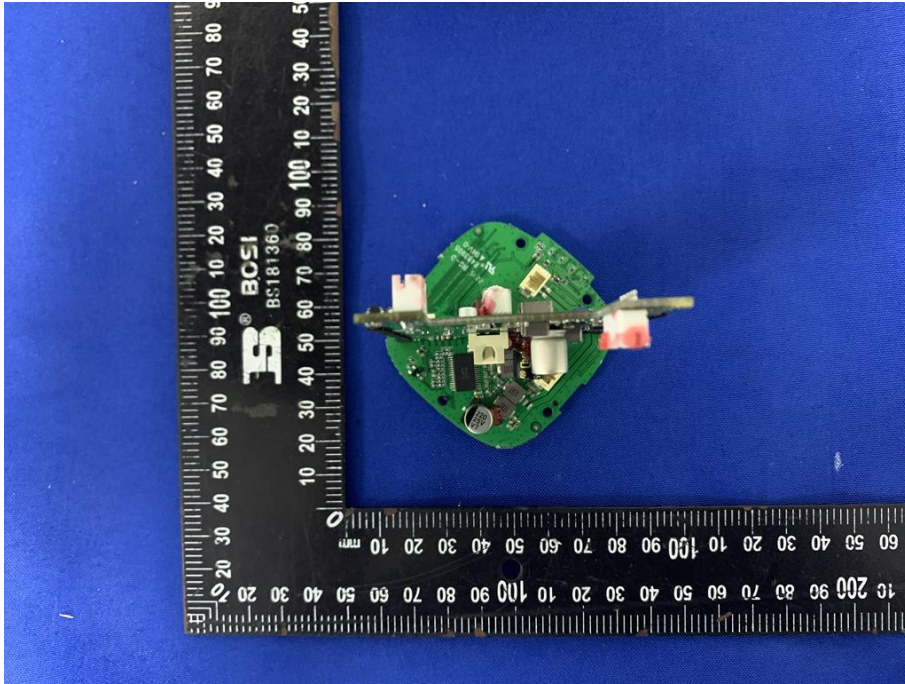

# Appendix C: Photographs of EUT

Product: Portable Wireless Speaker

Model: BTS31

Internal Photos

Antenna