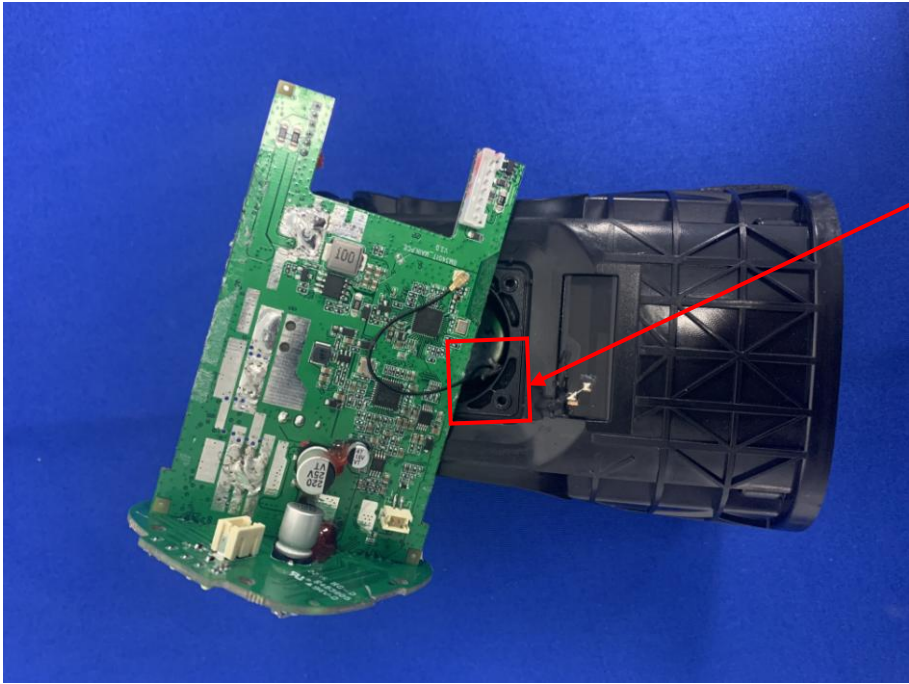

# Appendix C: Photographs of EUT

Product: Portable Wireless Speaker

Model: BTS31

Internal Photos

Antenna