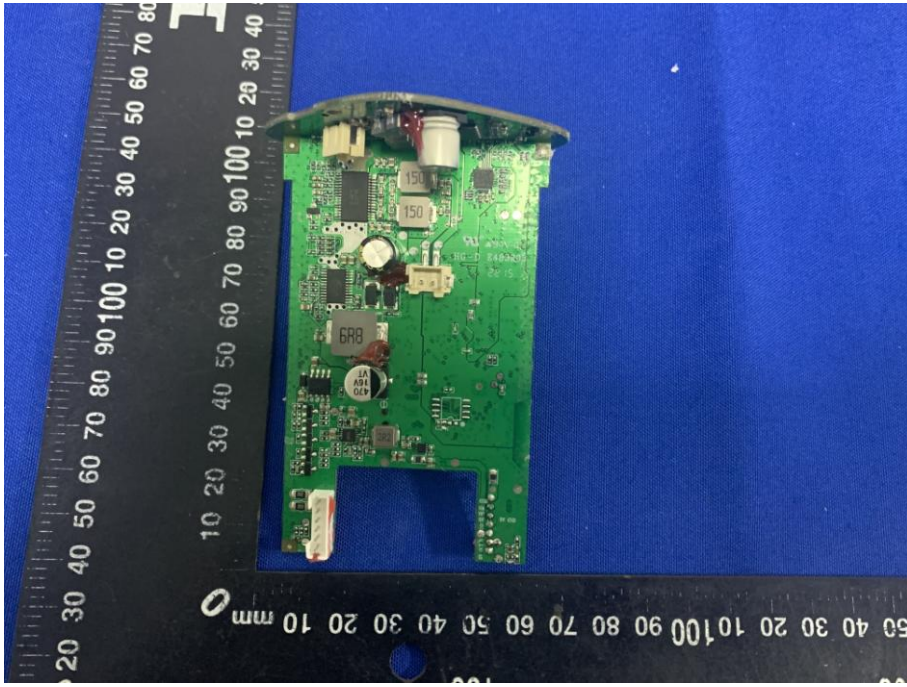

# Appendix C: Photographs of EUT

Product: Portable Wireless Speaker

Model: BTS31

Internal Photos

Antenna