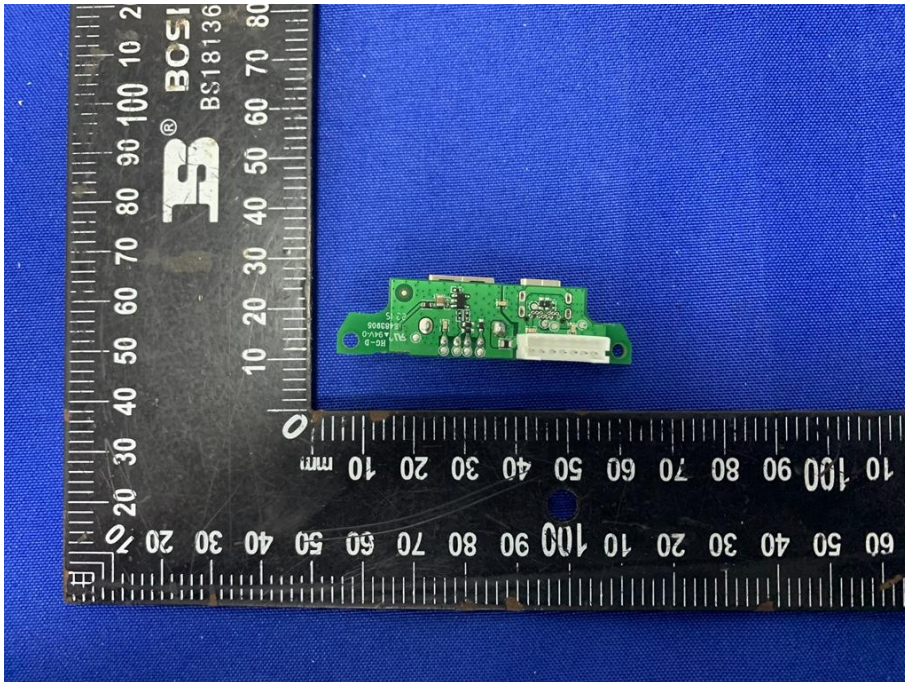

# Appendix C: Photographs of EUT

Product: Portable Wireless Speaker

Model: BTS31

Internal Photos

Antenna