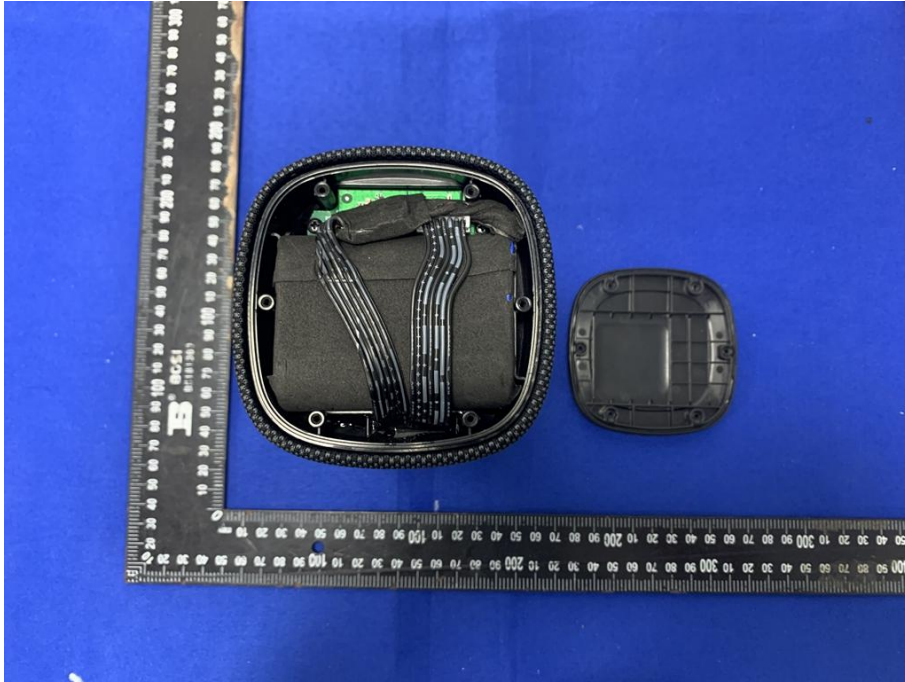

# Appendix C: Photographs of EUT

Product: Portable Wireless Speaker

Model: BTS31

Internal Photos

Antenna