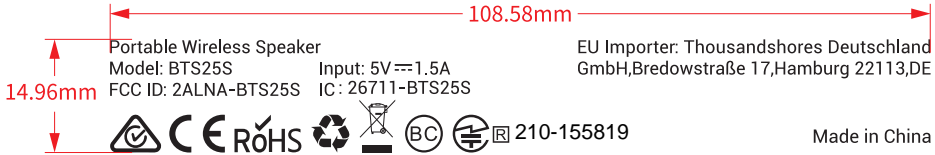

Label Artwork and Location

Model: BTS25S

SIZE : L*W=108.58*14.96mm