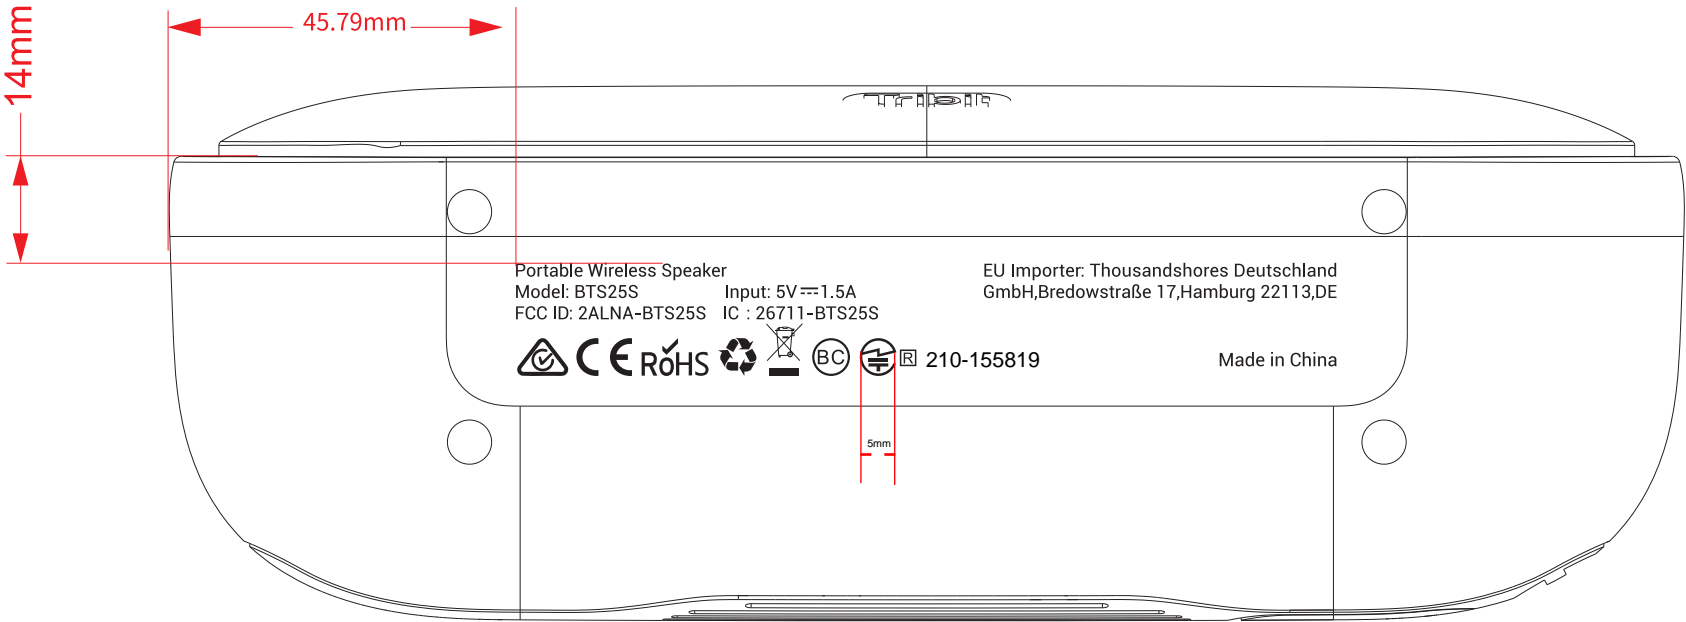

Label Artwork and Location

Model: BTS25S

SIZE : L*W=108.58*14.96mm