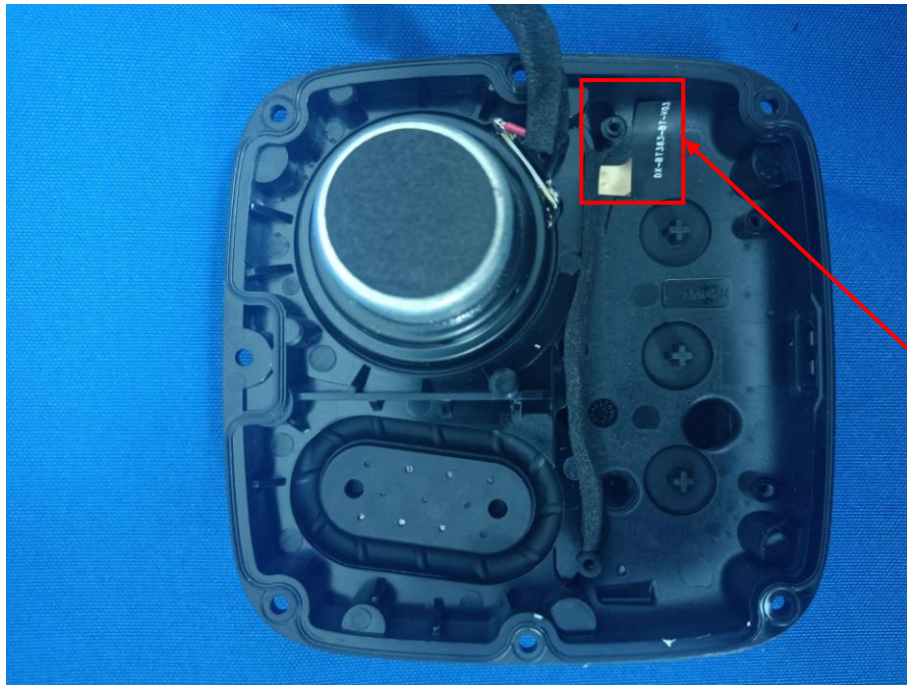

Appendix C: Photographs of EUT

Product: Portable Wireless Speaker

Model: BTS12

Internal Photos

Antenna