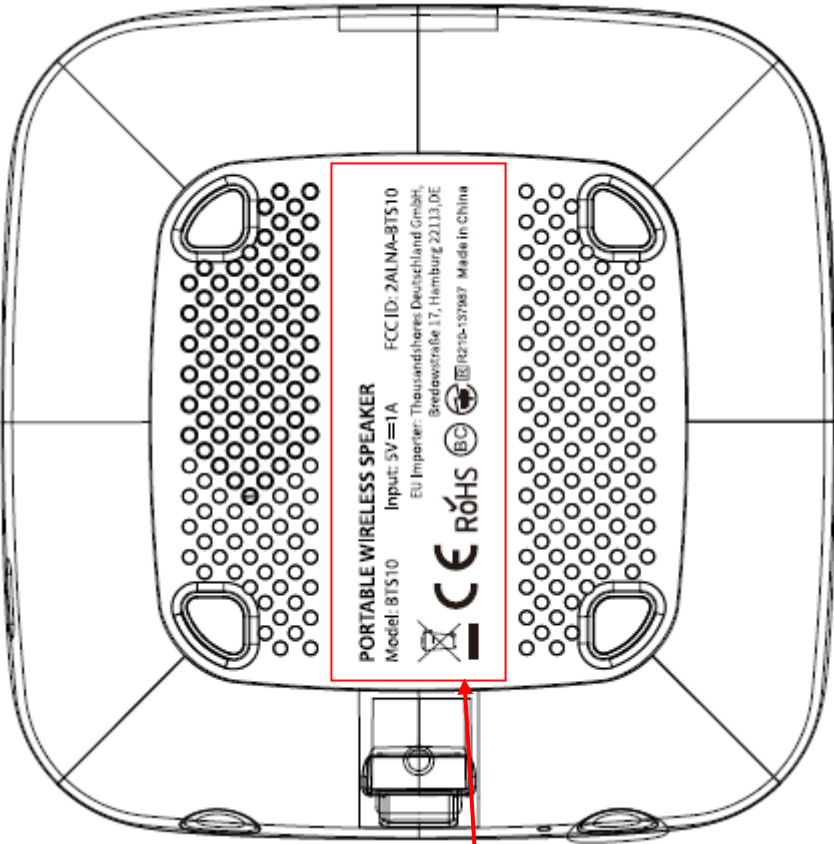

Label Artwork and Location

Model: BTS10

Label:

PORTABLE WIRELESS SPEAKER
Model: BTS10 Input: 5V=1A FCC ID: 2ALNA-BTS10
EU Importer: Thousandshores Deutschland GmbH,
Bredowstraße 17, Hamburg 22113, DE
— CE RŃHS (BC) [E] R210-137987 Made in China

Size: L*W=54.8*14mm

Location