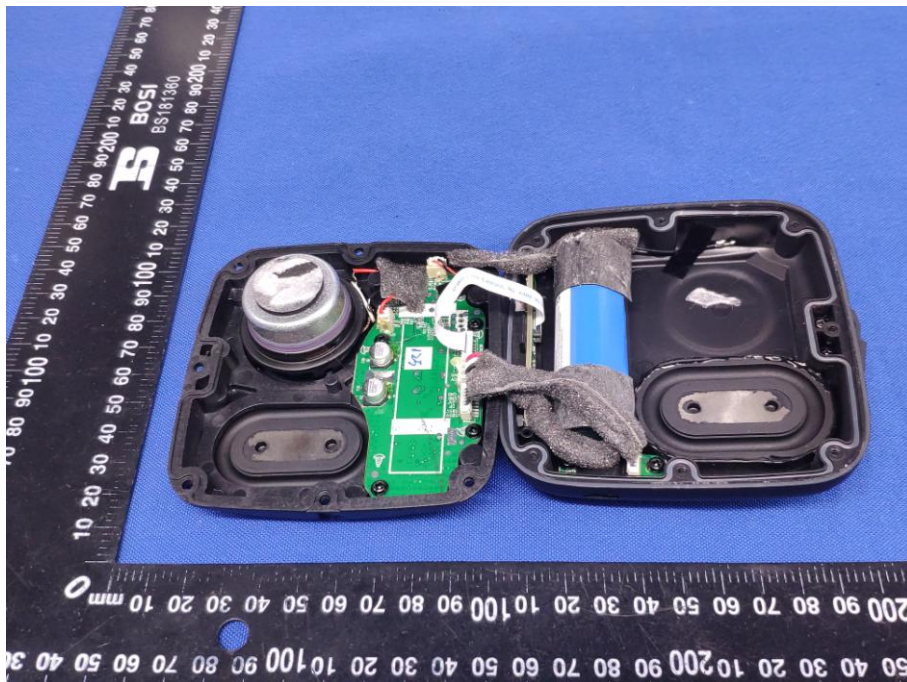

Appendix B: Photographs of EUT

Product: PORTABLE WIRELESS SPEAKER

Model: BTS10

Internal Photos

Antenna