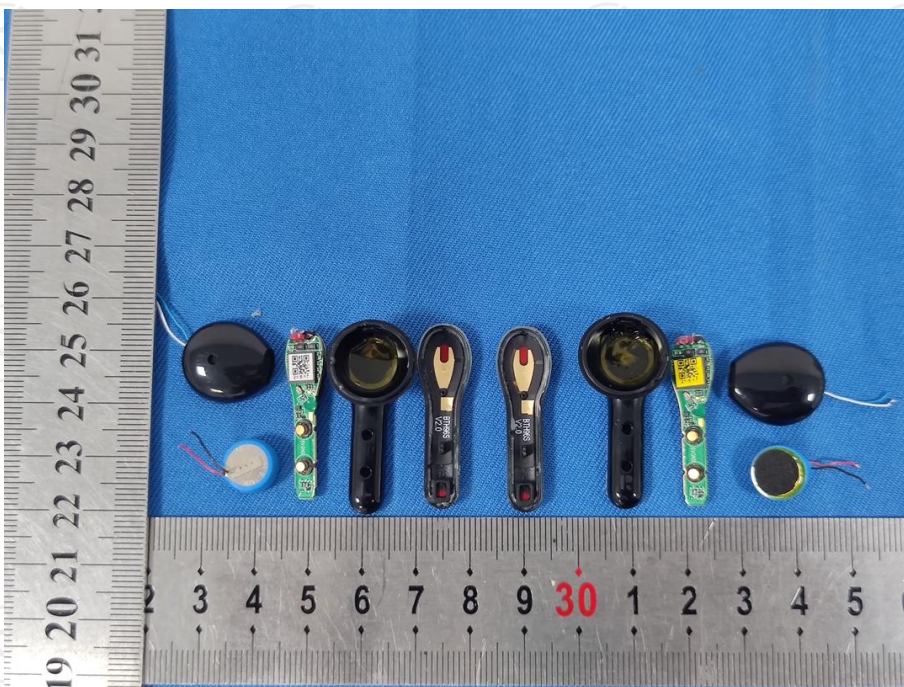

**Product: True Wireless Earbuds  
Model: BTH96  
Internal Photos**

**\*\*\*\*\*END OF REPORT\*\*\*\*\***