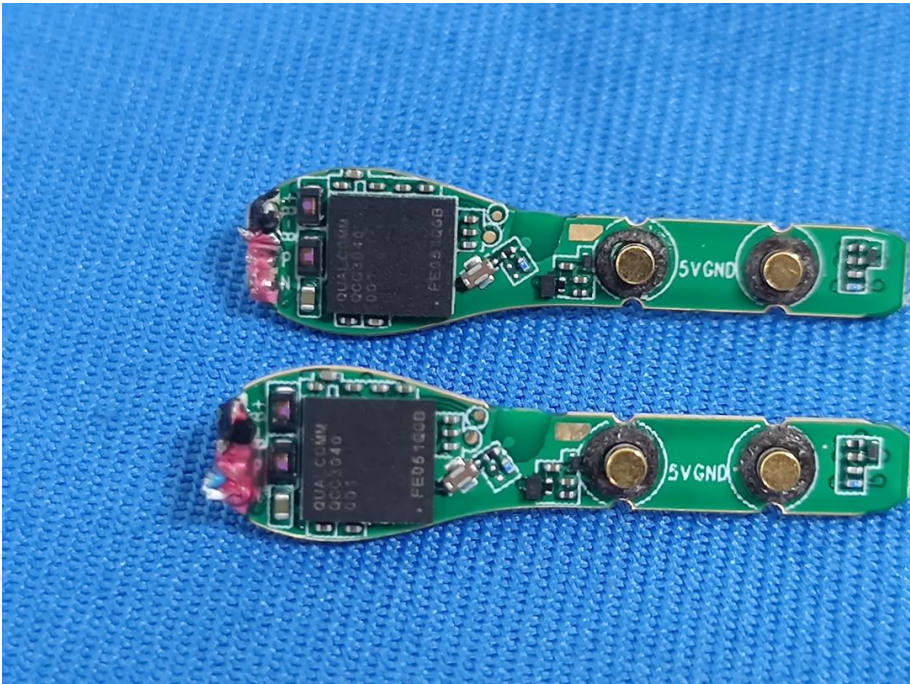

**Product: True Wireless Earbuds  
Model: BTH96  
Internal Photos**

**\*\*\*\*\*END OF REPORT\*\*\*\*\***