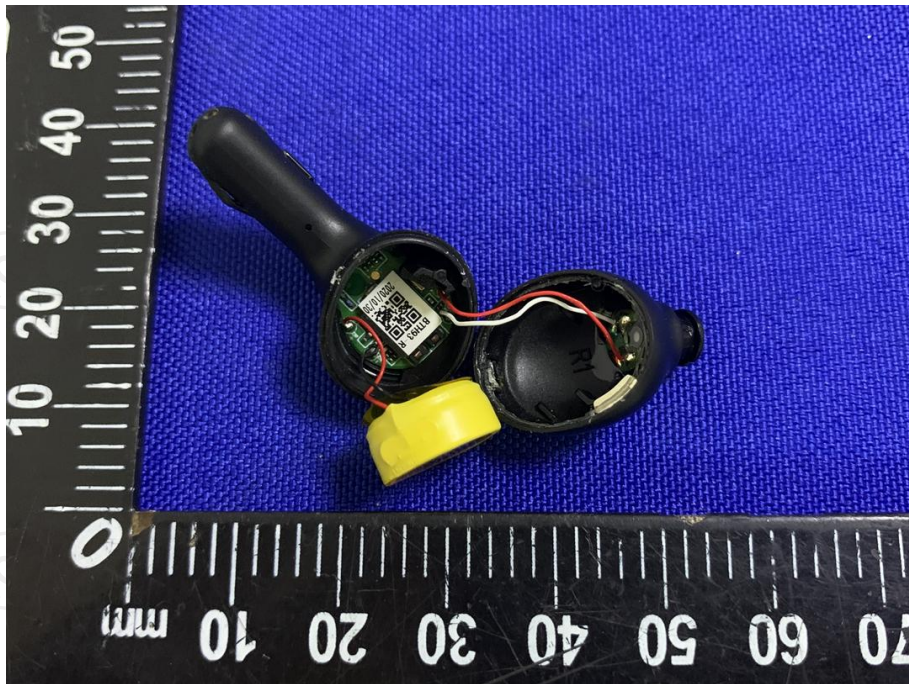

**Product: True Wireless Earbuds
Model: BTH93
Internal Photos**

*******END OF REPORT*******