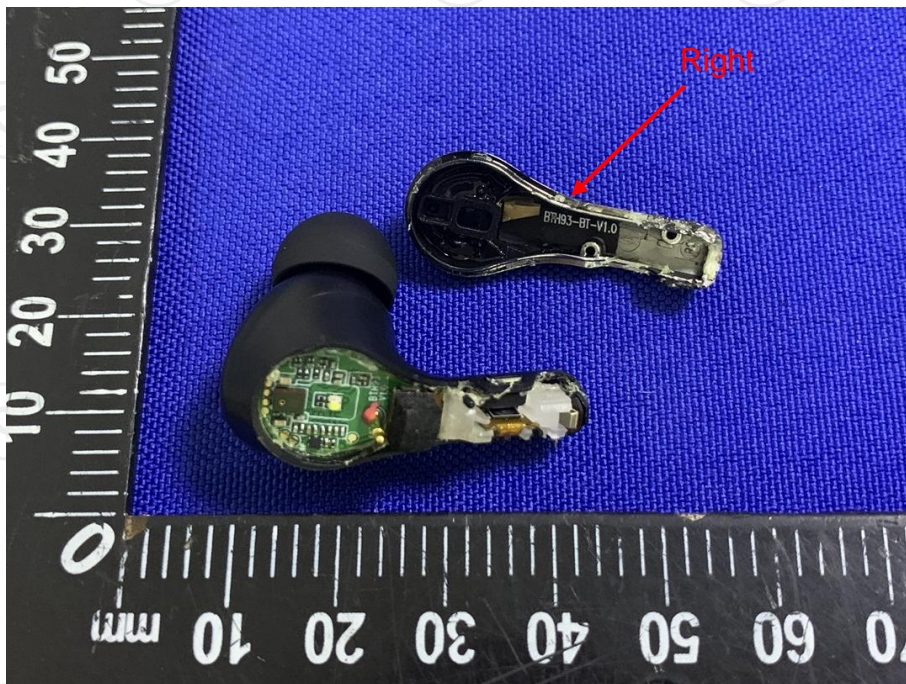

**Product: True Wireless Earbuds
Model: BTH93
Internal Photos**

*******END OF REPORT*******