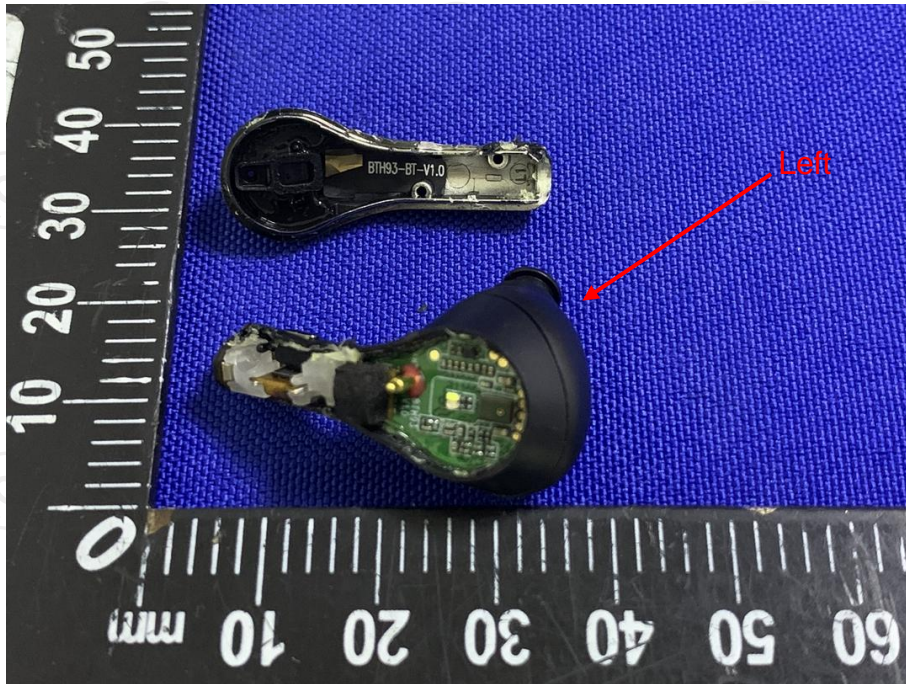

**Product: True Wireless Earbuds
Model: BTH93
Internal Photos**

*******END OF REPORT*******