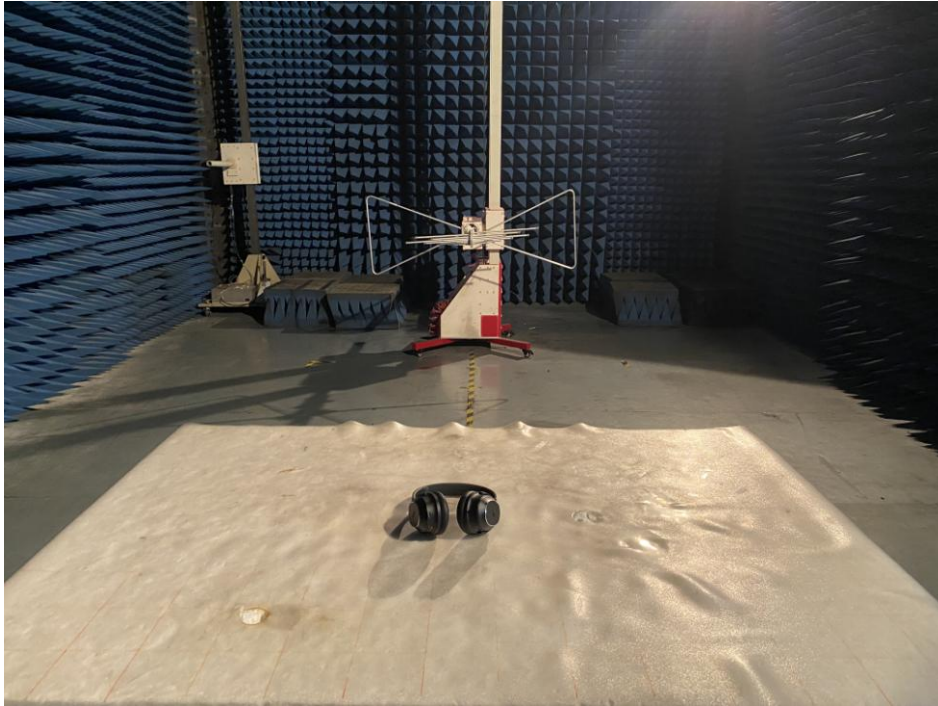

Appendix A: Photographs of Test Setup

Product: Active Noise Cancelling Wireless Headphones

Model: BTH72

Radiated Emission

Conducted Emission