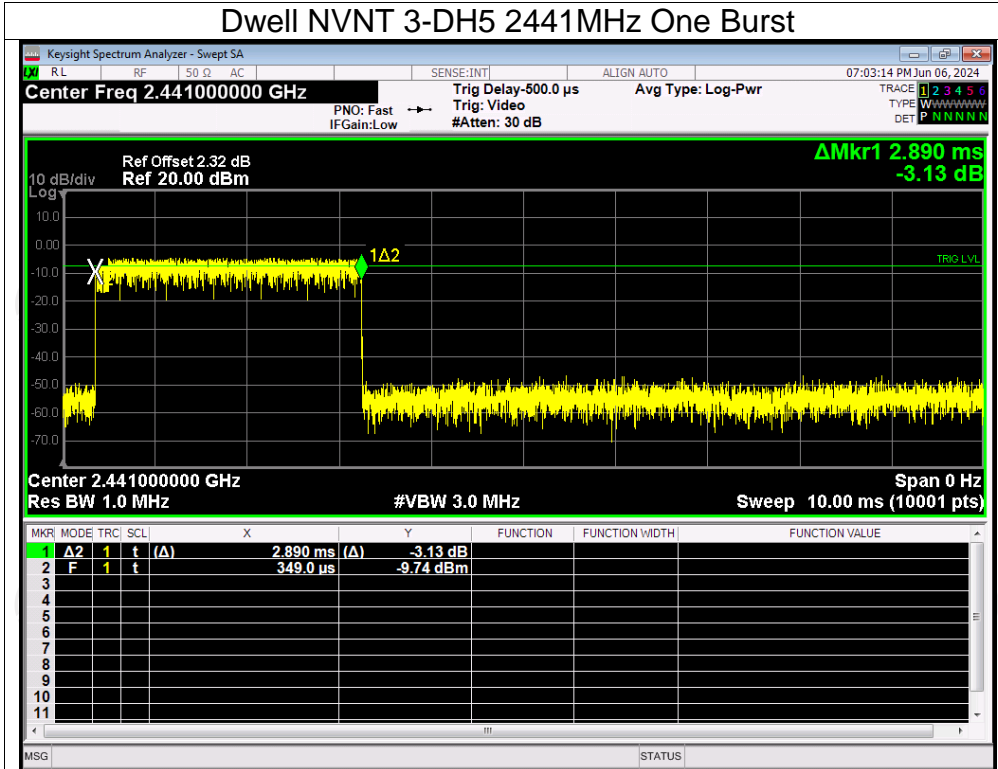

Dwell NVNT 3-DH1 2441MHz One Burst

Dwell NVNT 3-DH1 2441MHz Accumulated

Dwell NVNT 3-DH3 2441MHz One Burst

Dwell NVNT 3-DH3 2441MHz Accumulated

Dwell NVNT 3-DH5 2441MHz One Burst

Dwell NVNT 3-DH5 2441MHz Accumulated

Appendix B: Photographs of Test Setup

Product: Wireless Headphones

Model: BTH20

Radiated Emission

Conducted Emission

Appendix C: Photographs of EUT
Product: Wireless Headphones
Model: BTH20
External Photos