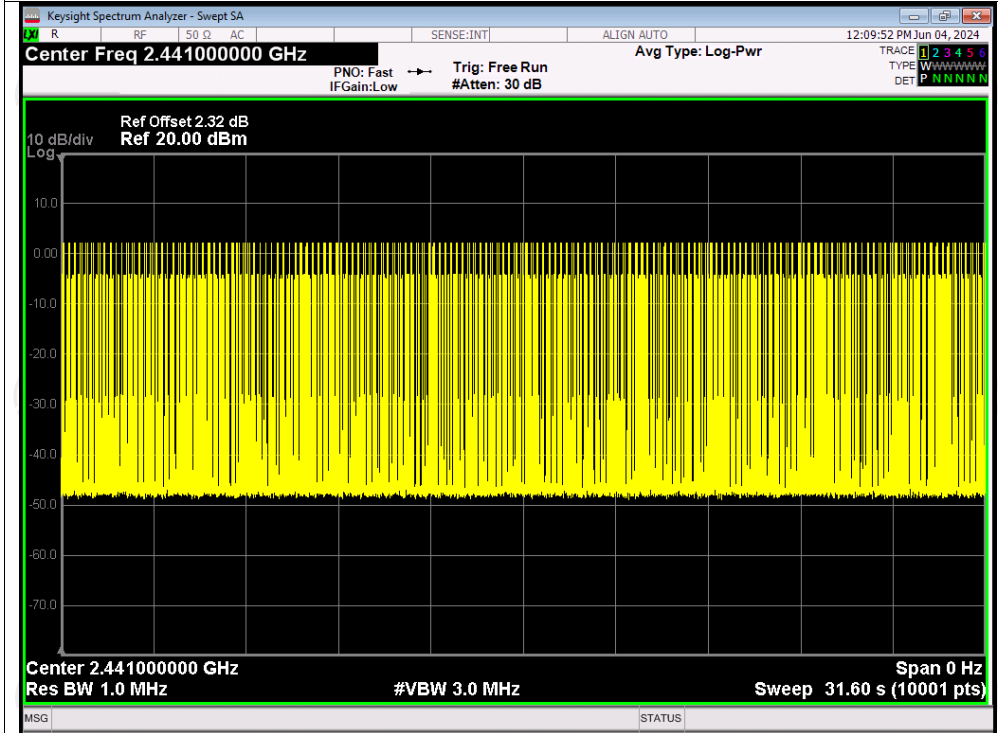

Dwell NVNT 3-DH1 2441MHz One Burst

Dwell NVNT 3-DH1 2441MHz Accumulated

Dwell NVNT 3-DH3 2441MHz One Burst

Dwell NVNT 3-DH3 2441MHz Accumulated

Dwell NVNT 3-DH5 2441MHz One Burst

Dwell NVNT 3-DH5 2441MHz Accumulated

Appendix B: Photographs of Test Setup

Product: Wireless Headphones

Model: BTH20

Radiated Emission

Conducted Emission

Appendix C: Photographs of EUT
Product: Wireless Headphones
Model: BTH20
External Photos