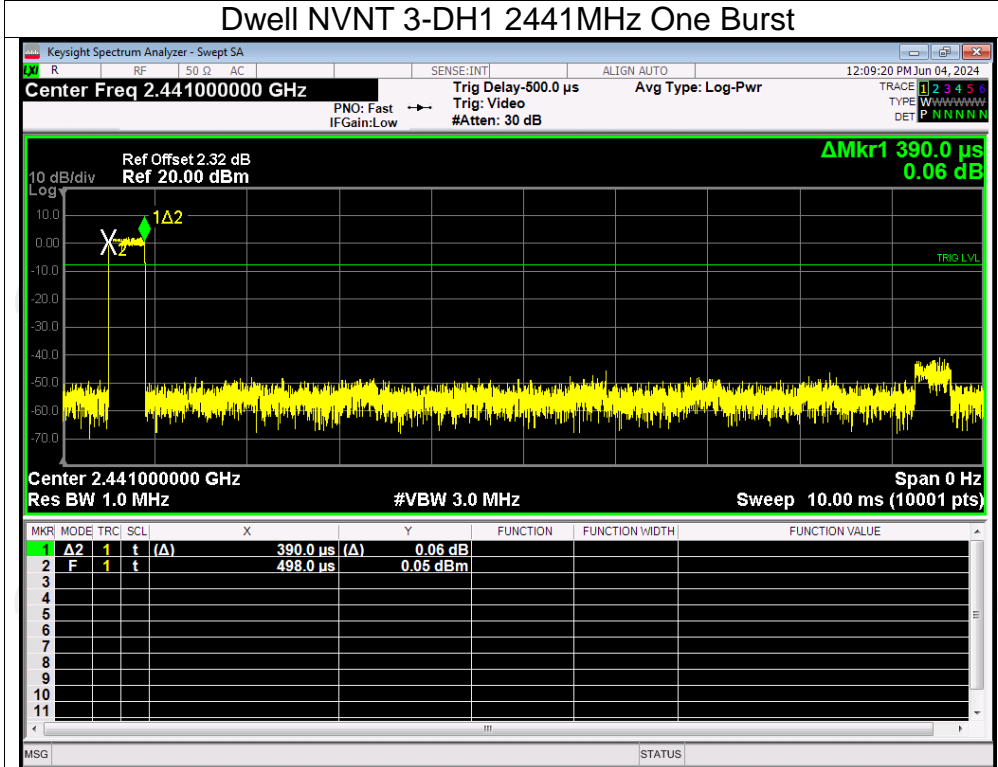

Dwell NVNT 3-DH1 2441MHz One Burst

Dwell NVNT 3-DH1 2441MHz Accumulated

Dwell NVNT 3-DH3 2441MHz One Burst

Dwell NVNT 3-DH3 2441MHz Accumulated

Dwell NVNT 3-DH5 2441MHz One Burst

Dwell NVNT 3-DH5 2441MHz Accumulated

Appendix B: Photographs of Test Setup

Product: Wireless Headphones

Model: BTH20

Radiated Emission

Conducted Emission

Appendix C: Photographs of EUT
Product: Wireless Headphones
Model: BTH20
External Photos