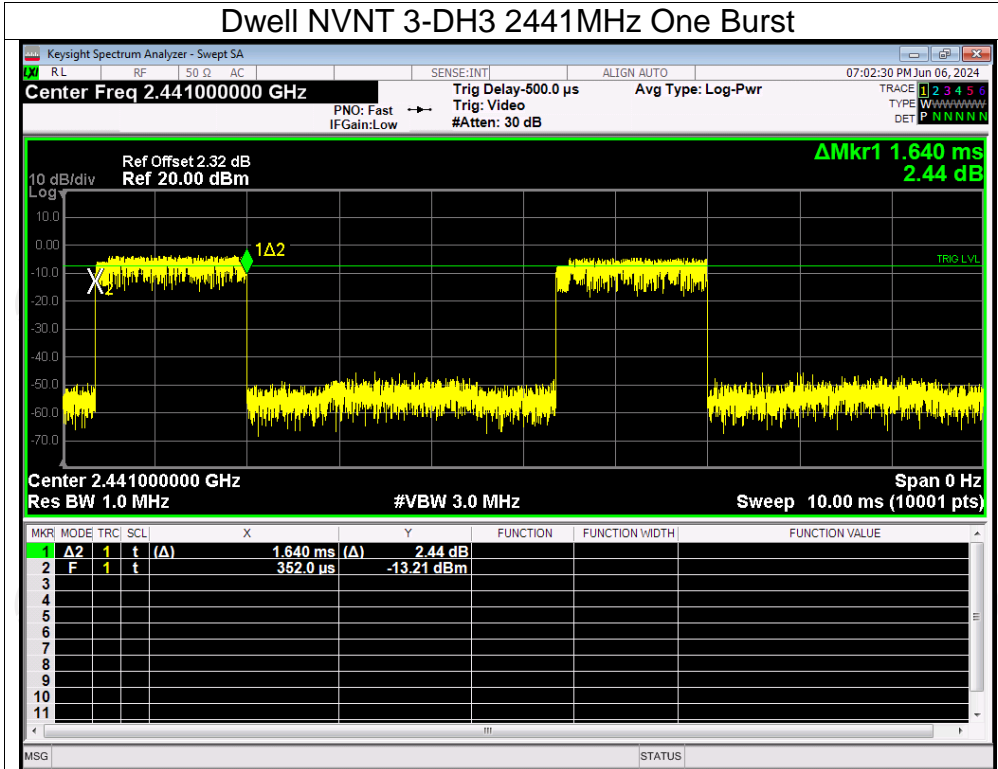

Dwell NVNT 3-DH1 2441MHz One Burst

Dwell NVNT 3-DH1 2441MHz Accumulated

Dwell NVNT 3-DH3 2441MHz One Burst

Dwell NVNT 3-DH3 2441MHz Accumulated

Dwell NVNT 3-DH5 2441MHz One Burst

Dwell NVNT 3-DH5 2441MHz Accumulated

Appendix B: Photographs of Test Setup

Product: Wireless Headphones

Model: BTH20

Radiated Emission

Conducted Emission

Appendix C: Photographs of EUT
Product: Wireless Headphones
Model: BTH20
External Photos