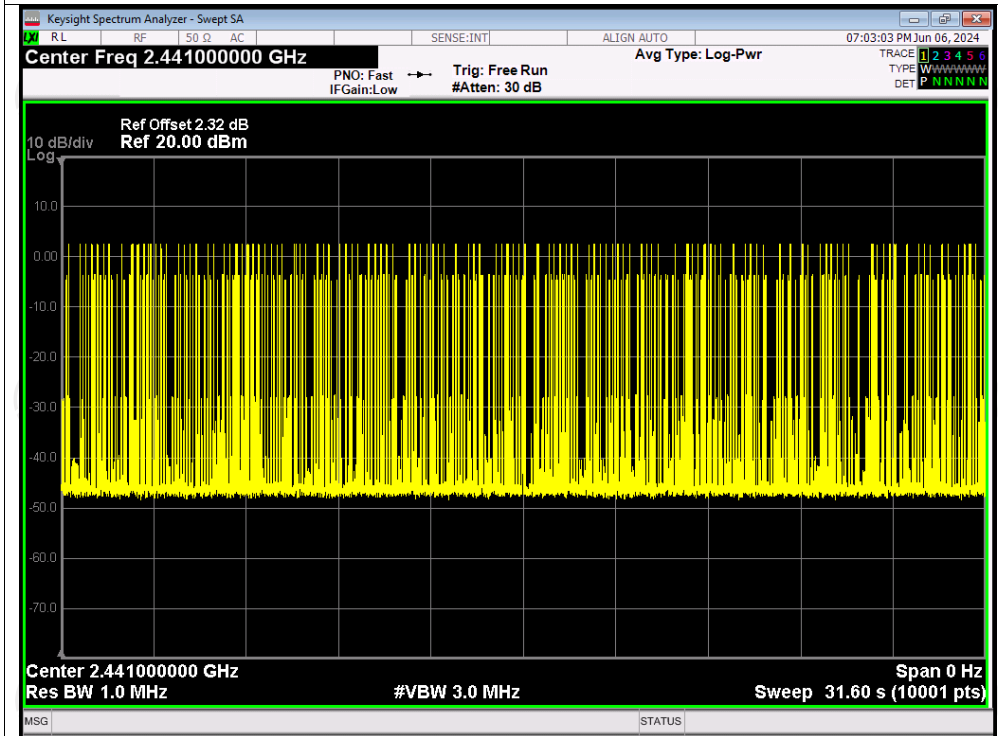

Dwell NVNT 3-DH1 2441MHz One Burst

Dwell NVNT 3-DH1 2441MHz Accumulated

Dwell NVNT 3-DH3 2441MHz One Burst

Dwell NVNT 3-DH3 2441MHz Accumulated

Dwell NVNT 3-DH5 2441MHz One Burst

Dwell NVNT 3-DH5 2441MHz Accumulated

Appendix B: Photographs of Test Setup

Product: Wireless Headphones

Model: BTH20

Radiated Emission

Conducted Emission

Appendix C: Photographs of EUT
Product: Wireless Headphones
Model: BTH20
External Photos