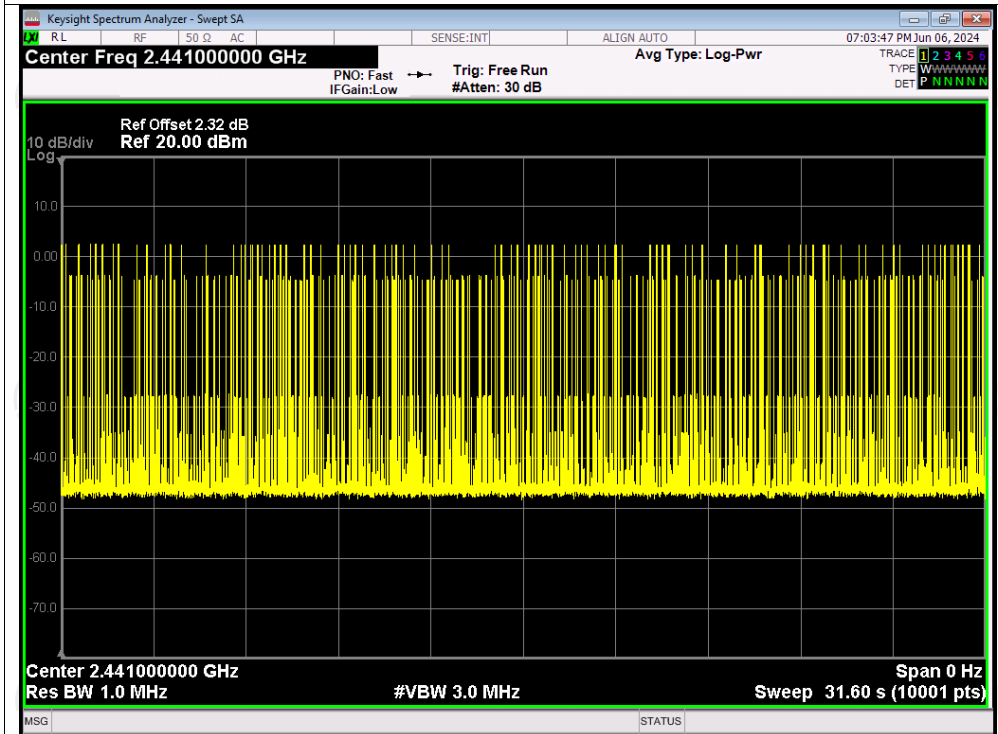

Dwell NVNT 3-DH1 2441MHz One Burst

Dwell NVNT 3-DH1 2441MHz Accumulated

Dwell NVNT 3-DH3 2441MHz One Burst

Dwell NVNT 3-DH3 2441MHz Accumulated

Dwell NVNT 3-DH5 2441MHz One Burst

Dwell NVNT 3-DH5 2441MHz Accumulated

Appendix B: Photographs of Test Setup

Product: Wireless Headphones

Model: BTH20

Radiated Emission

Conducted Emission

Appendix C: Photographs of EUT
Product: Wireless Headphones
Model: BTH20
External Photos