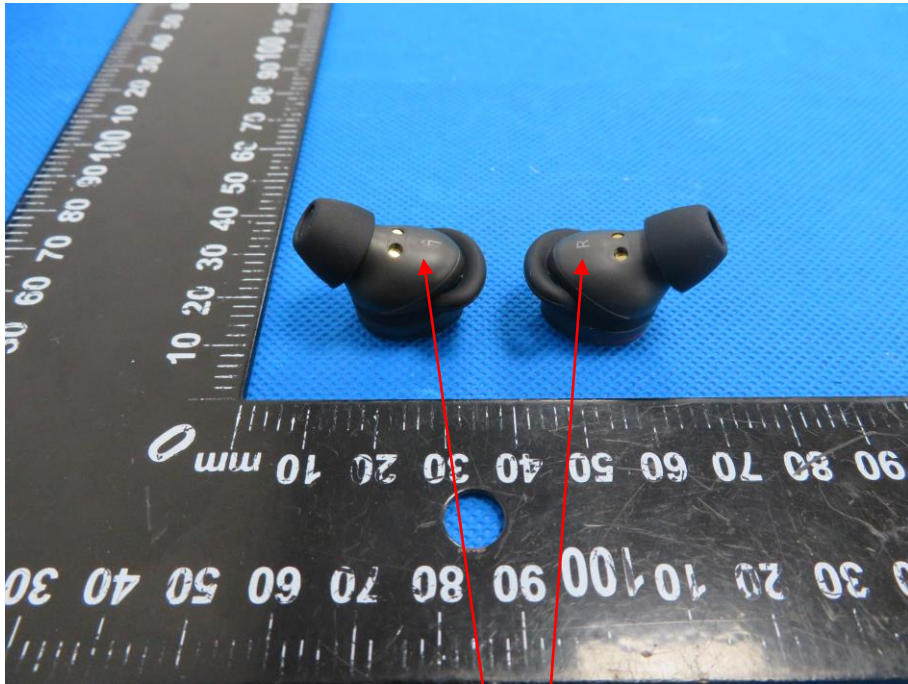

# Label & label location

10mm\*5mm

FCC ID: 2ALN9-TW95RH3