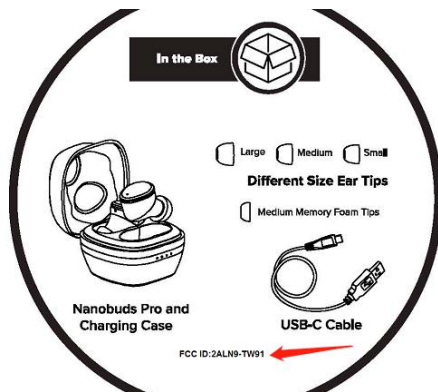

## Label & label location

Truly Wireless Earphones  
FCC ID:2ALN9-TW91

The permanent label is on the manual, and the temporary label is as shown in the figure.