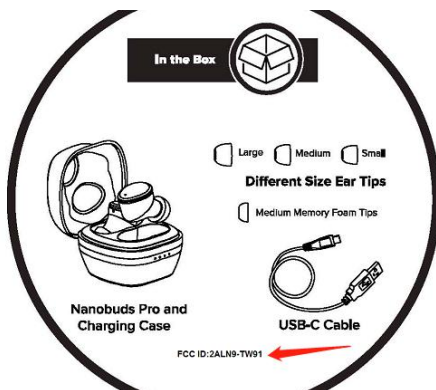

## Label & label location

Truly Wireless Earphones  
FCC ID:2ALN9-TN11

The permanent label is on the manual, and the temporary label is as shown in the figure.