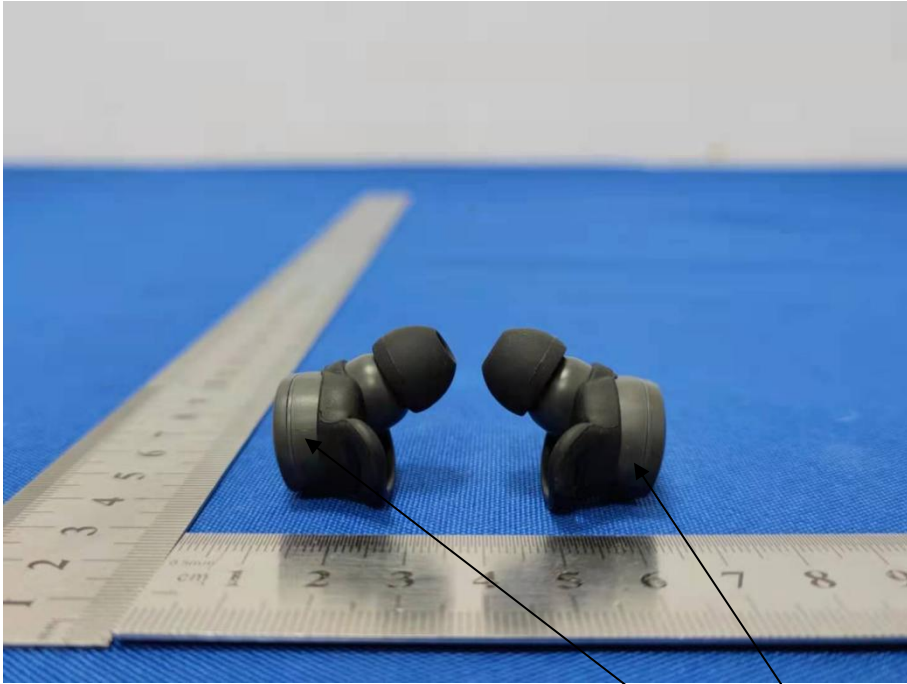

## Label & label location

Truly Wireless Earphones  
FCC ID:2ALN9-TN11

The permanent label is on the manual, and the temporary label is as shown in the figure.