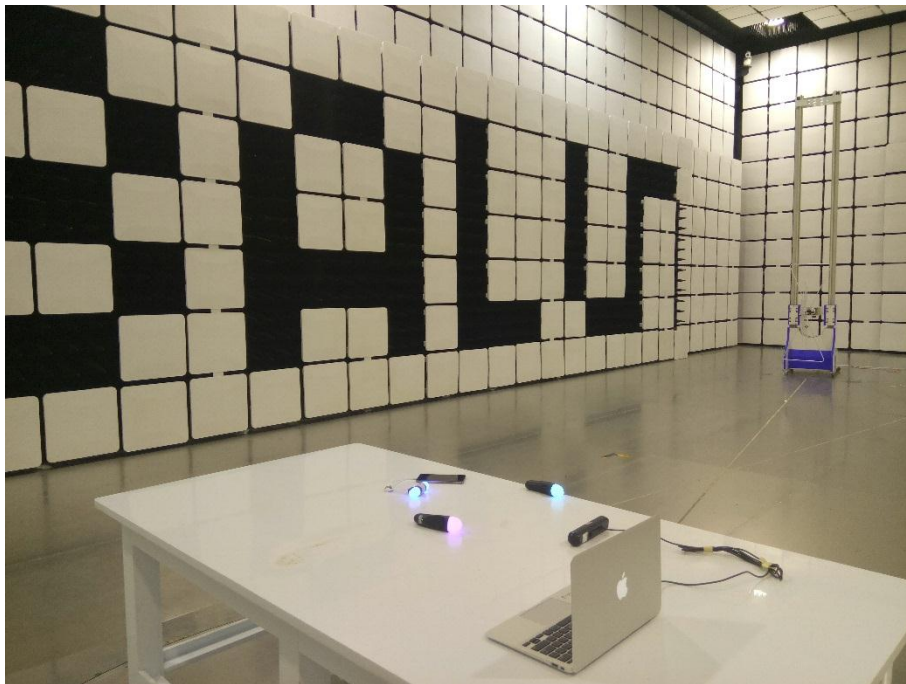

ANNEX B TEST SETUP PHOTOS

1 Radiated Test Photo

Below 30MHz

30 MHz-1 GHz

30 MHz-1 GHz (Close-up)

Above 1GHz

Above 1GHz (Close-up)

2 Conducted Test Photo