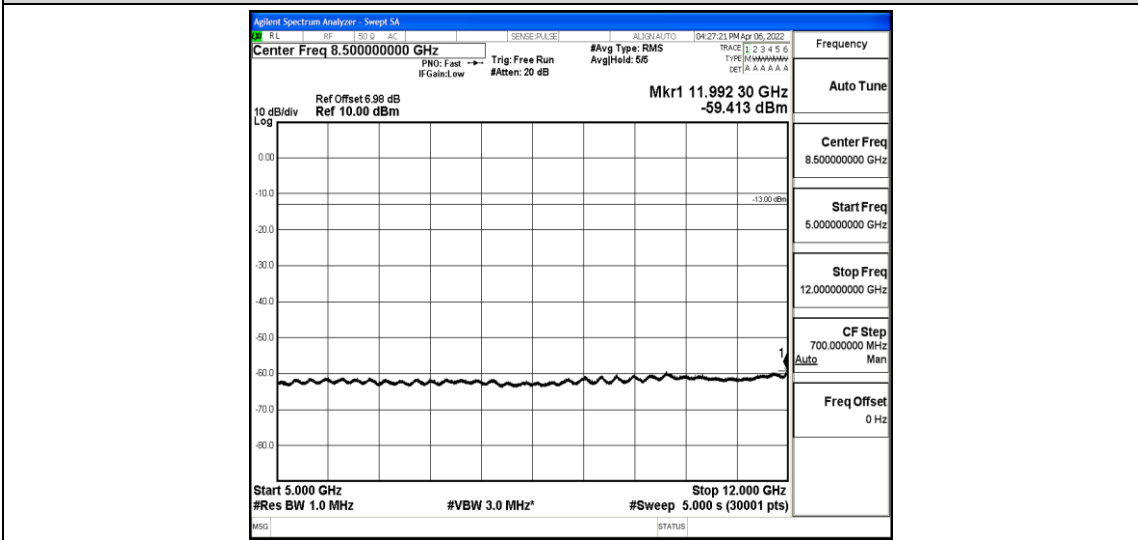

Band12-5MHz-16QAM-23155-1-0-High-5000-12000--59.46-PASS

Band12-5MHz-16QAM-23155-1-0-High-12000-26500--44.5-PASS

Band12-10MHz-QPSK-23060-1-0-Low-30-1000--36.93-PASS

Band12-10MHz-QPSK-23060-1-0-Low-1000-5000--43.17-PASS