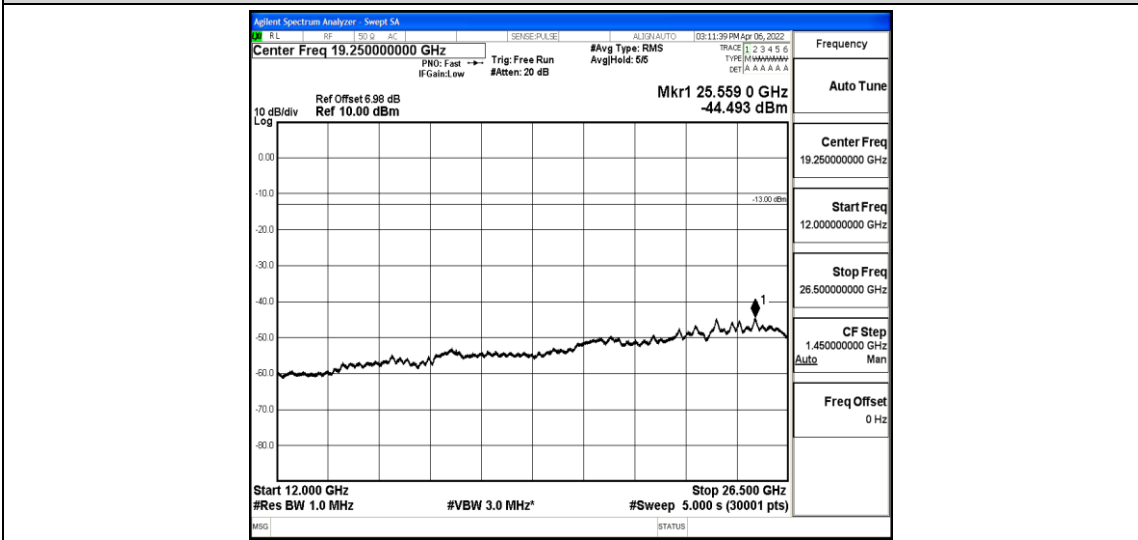

Band12-1.4MHz-16QAM-23173-1-0-High-5000-12000--59.42-PASS

Band12-1.4MHz-16QAM-23173-1-0-High-12000-26500--44.49-PASS