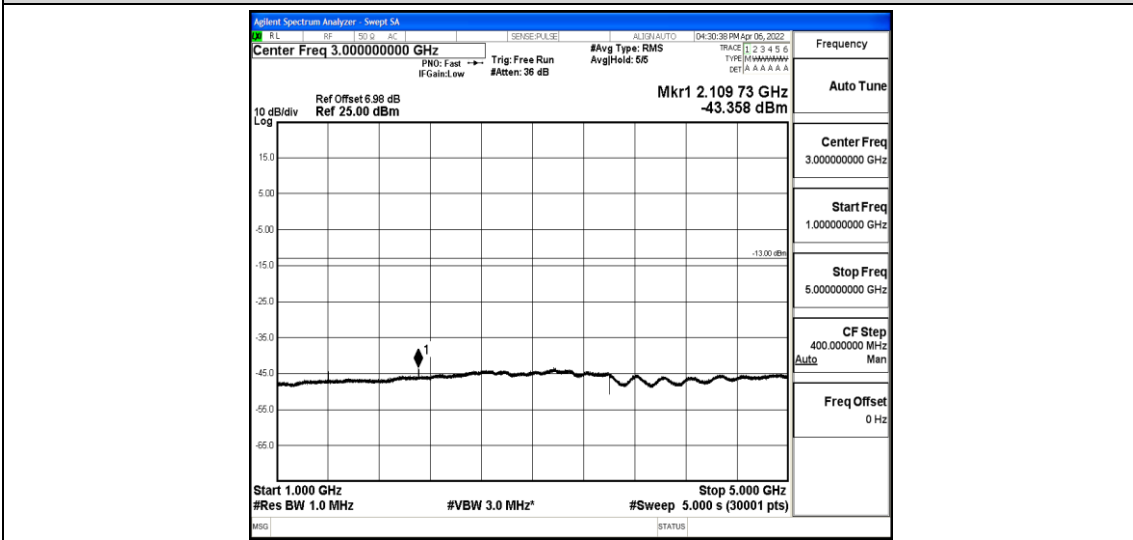

Band12-10MHz-QPSK-23095-1-0-Low-30-1000--37.34-PASS

Band12-10MHz-QPSK-23095-1-0-Low-1000-5000--43.36-PASS