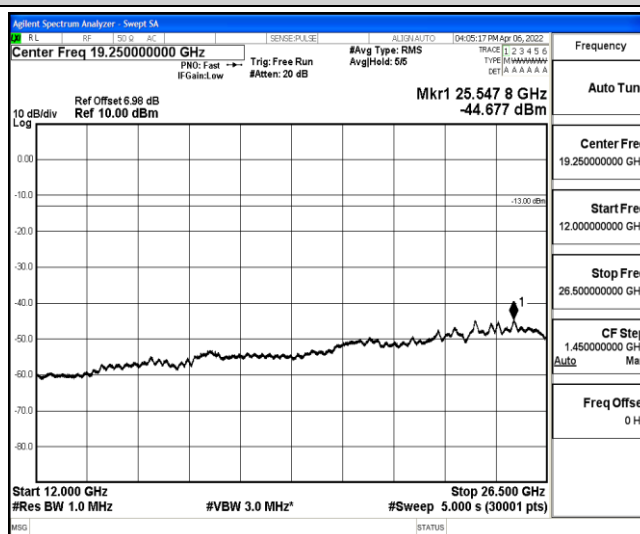

Band12-5MHz-16QAM-23035-1-0-Low-5000-12000--59.35-PASS

Band12-5MHz-16QAM-23035-1-0-Low-12000-26500--44.68-PASS