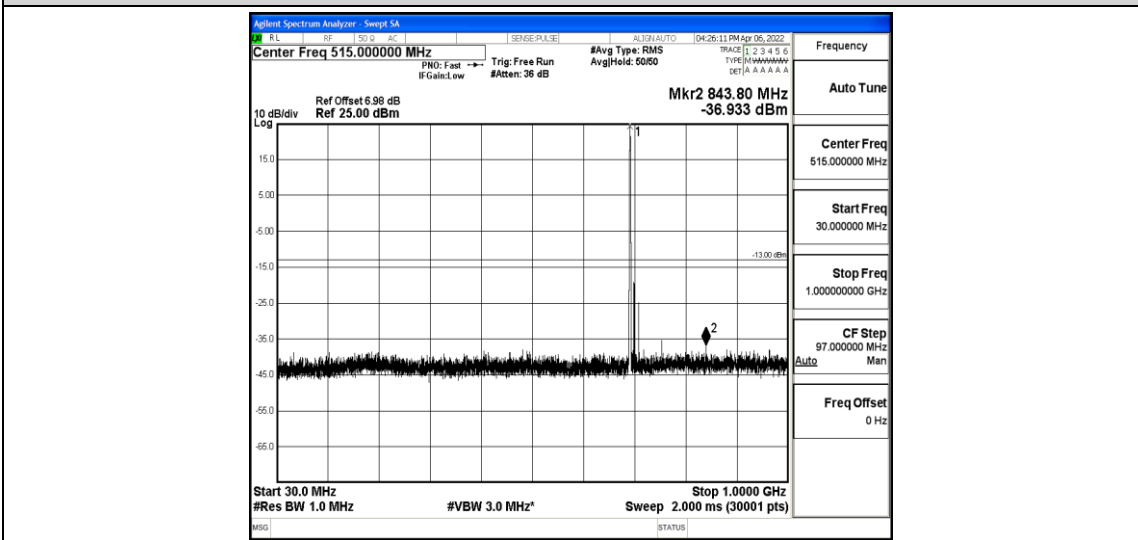

Band12-5MHz-16QAM-23155-1-0-High-12000-26500--44.5-PASS

Band12-10MHz-QPSK-23060-1-0-Low-30-1000--36.93-PASS