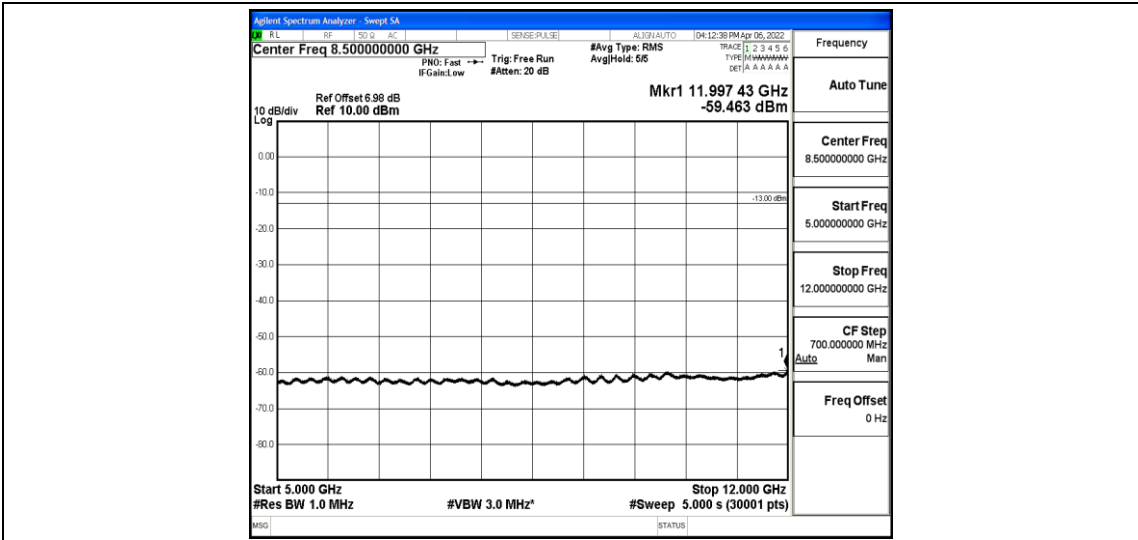

Band12-5MHz-16QAM-23095-1-0-Low-5000-12000--59.29-PASS

Band12-5MHz-16QAM-23095-1-0-Low-12000-26500--44.57-PASS

Band12-5MHz-16QAM-23155-1-0-High-30-1000--36.95-PASS

Band12-5MHz-16QAM-23155-1-0-High-1000-5000--43.35-PASS