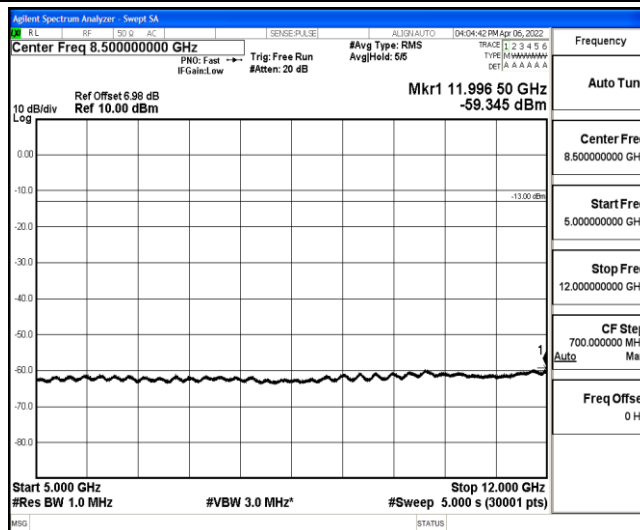

Band12-5MHz-QPSK-23155-1-0-High-5000-12000--59.45-PASS

Band12-5MHz-QPSK-23155-1-0-High-12000-26500--44.49-PASS

Band12-5MHz-16QAM-23035-1-0-Low-30-1000--36.88-PASS

Band12-5MHz-16QAM-23035-1-0-Low-1000-5000--42.92-PASS