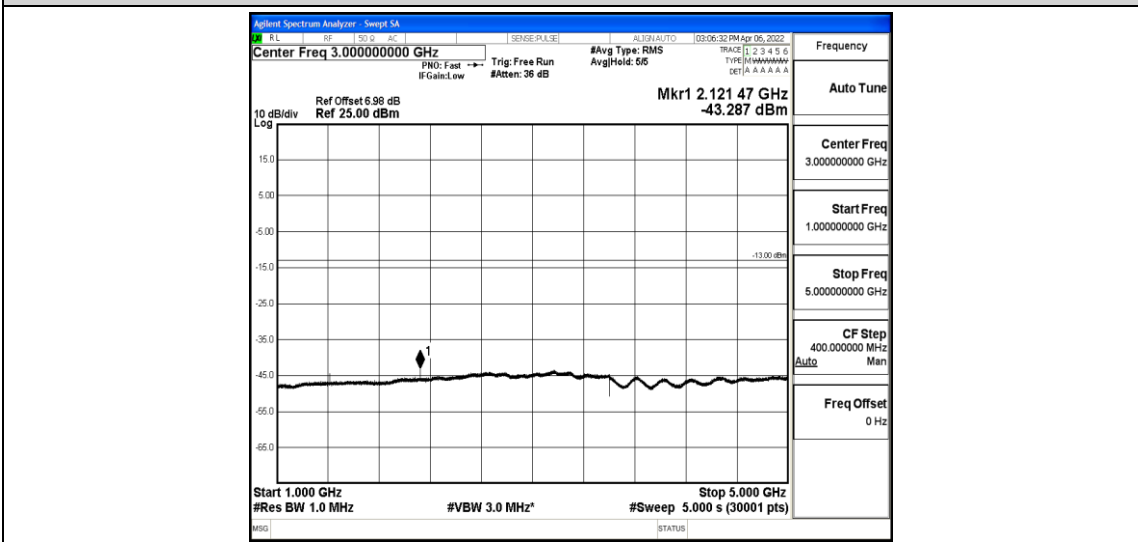

Band12-1.4MHz-16QAM-23095-1-0-Low-30-1000--37.93-PASS

Band12-1.4MHz-16QAM-23095-1-0-Low-1000-5000--43.29-PASS