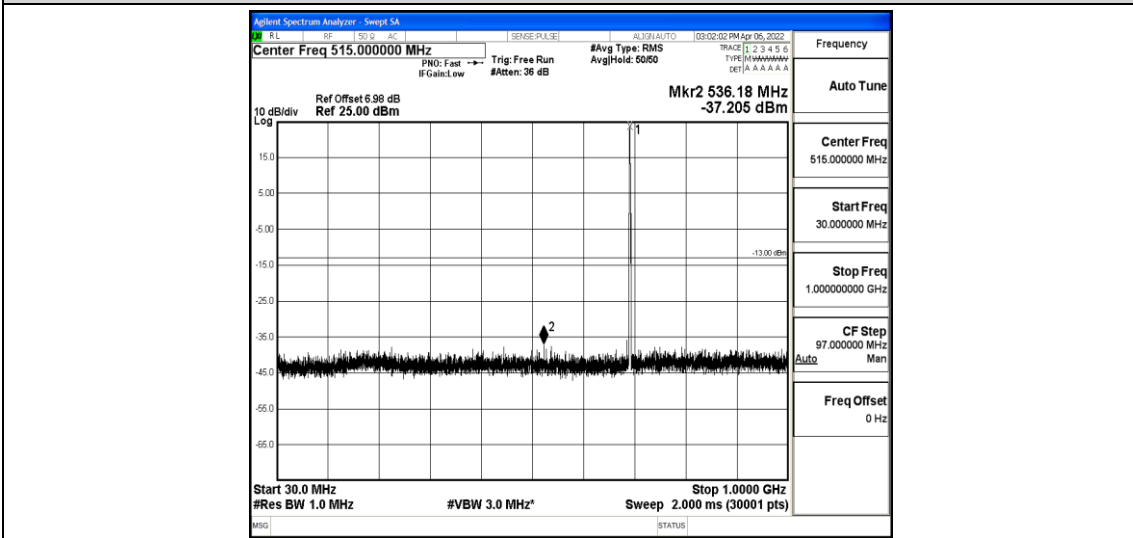

Band12-1.4MHz-QPSK-23173-1-0-High-5000-12000--59.41-PASS

Band12-1.4MHz-QPSK-23173-1-0-High-12000-26500--44.67-PASS

Band12-1.4MHz-16QAM-23017-1-0-Low-30-1000--37.21-PASS

Band12-1.4MHz-16QAM-23017-1-0-Low-1000-5000--43.6-PASS