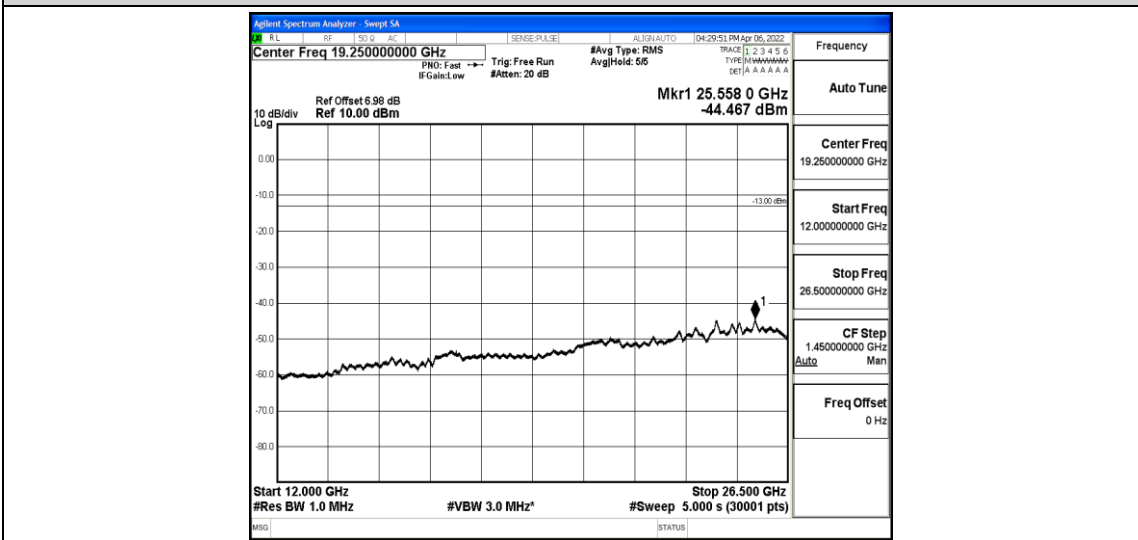

Band12-10MHz-16QAM-23060-1-0-Low-5000-12000--59.28-PASS

Band12-10MHz-16QAM-23060-1-0-Low-12000-26500--44.47-PASS