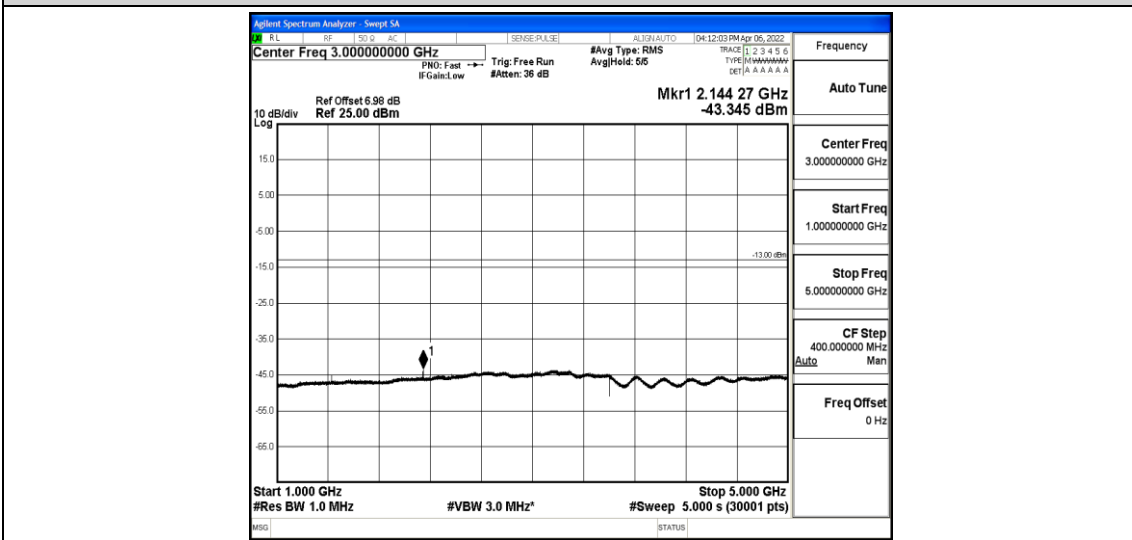

Band12-5MHz-16QAM-23155-1-0-High-30-1000--36.95-PASS

Band12-5MHz-16QAM-23155-1-0-High-1000-5000--43.35-PASS