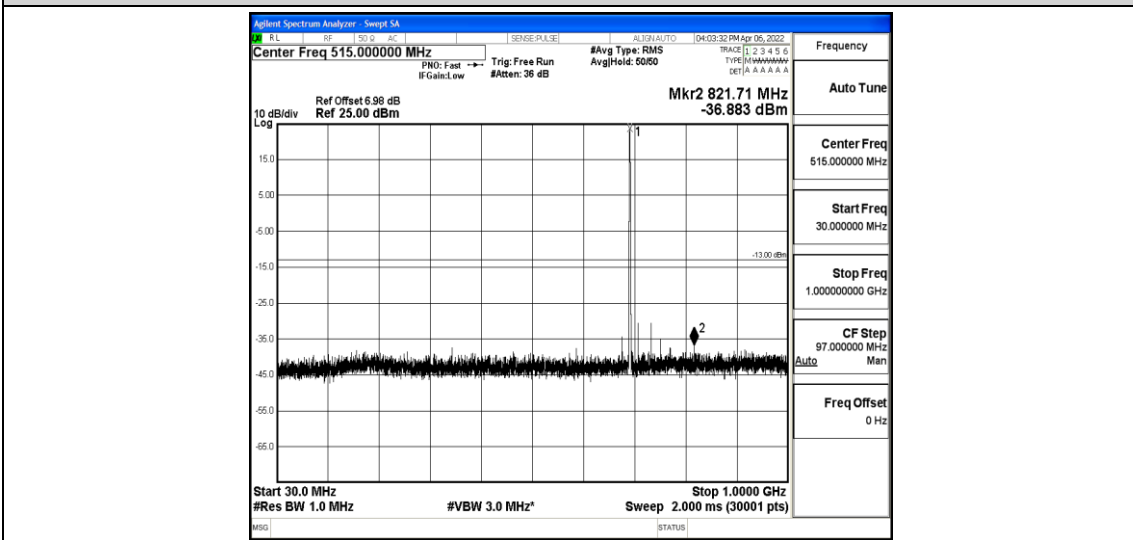

Band12-5MHz-QPSK-23155-1-0-High-12000-26500--44.49-PASS

Band12-5MHz-16QAM-23035-1-0-Low-30-1000--36.88-PASS