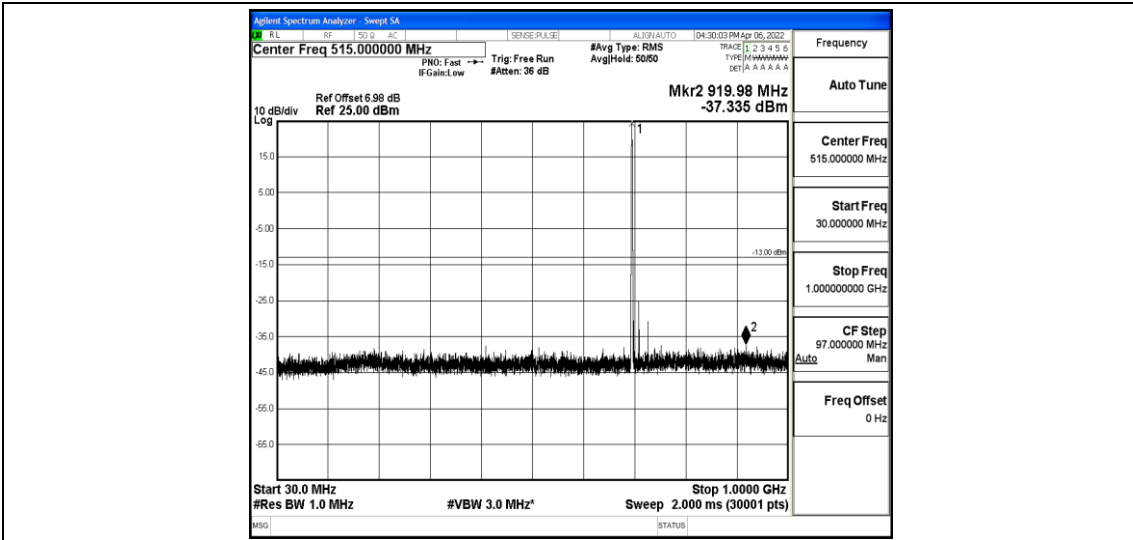

Band12-10MHz-QPSK-23060-1-0-Low-12000-26500--44.52-PASS

Band12-10MHz-QPSK-23095-1-0-Low-30-1000--37.34-PASS