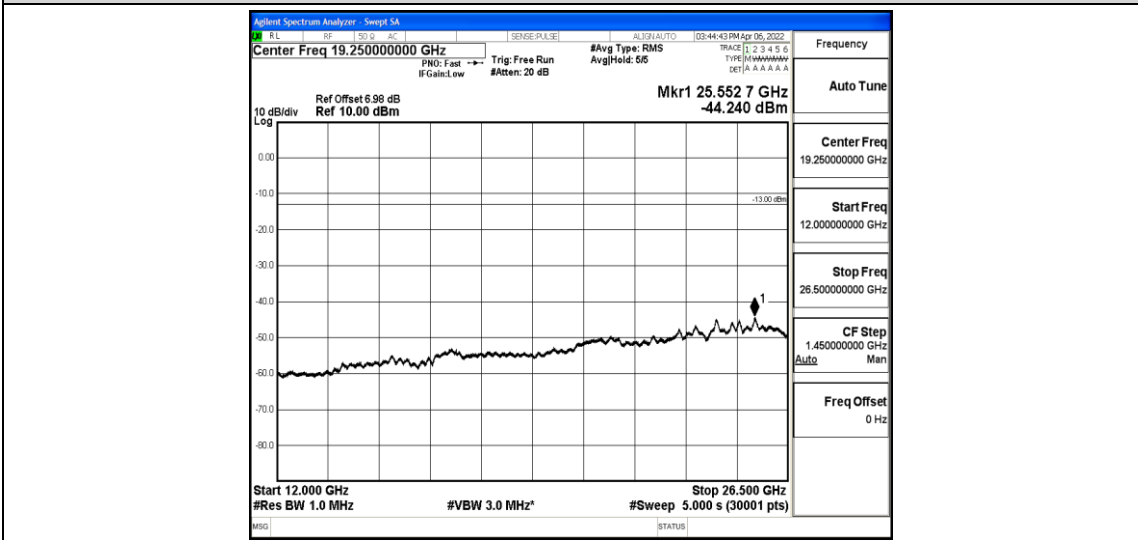

Band12-3MHz-16QAM-23165-1-0-High-5000-12000--59.44-PASS

Band12-3MHz-16QAM-23165-1-0-High-12000-26500--44.24-PASS