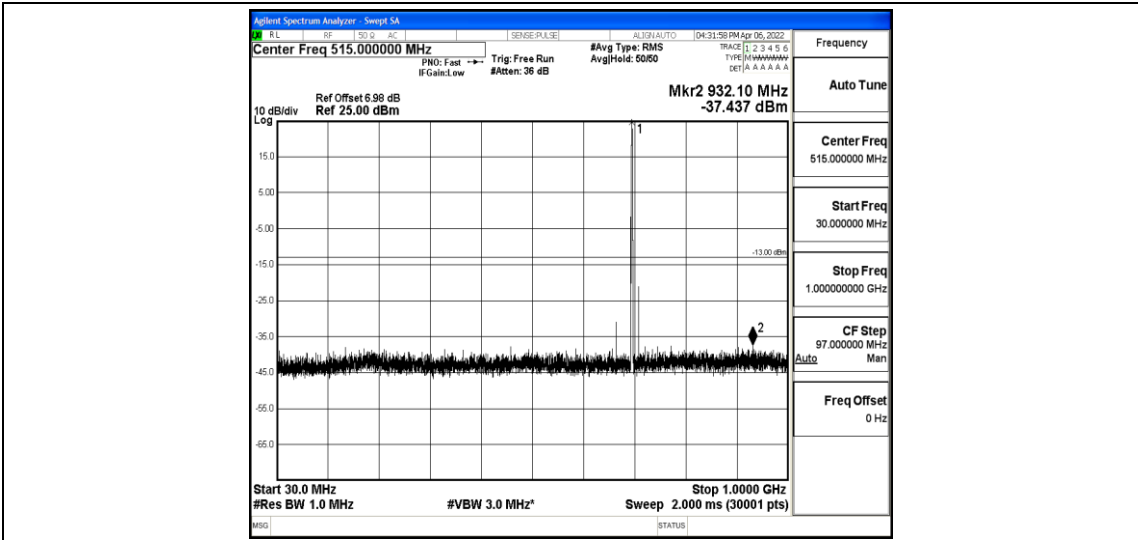

Band12-10MHz-16QAM-23060-1-0-Low-12000-26500--44.47-PASS

Band12-10MHz-16QAM-23095-1-0-Low-30-1000--37.44-PASS