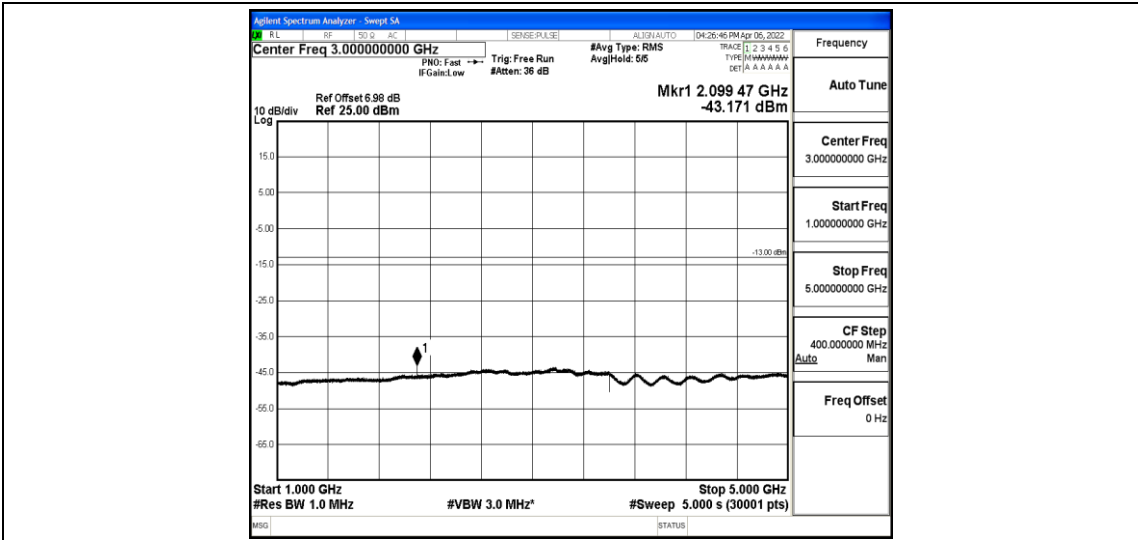

Band12-10MHz-QPSK-23060-1-0-Low-30-1000--36.93-PASS

Band12-10MHz-QPSK-23060-1-0-Low-1000-5000--43.17-PASS