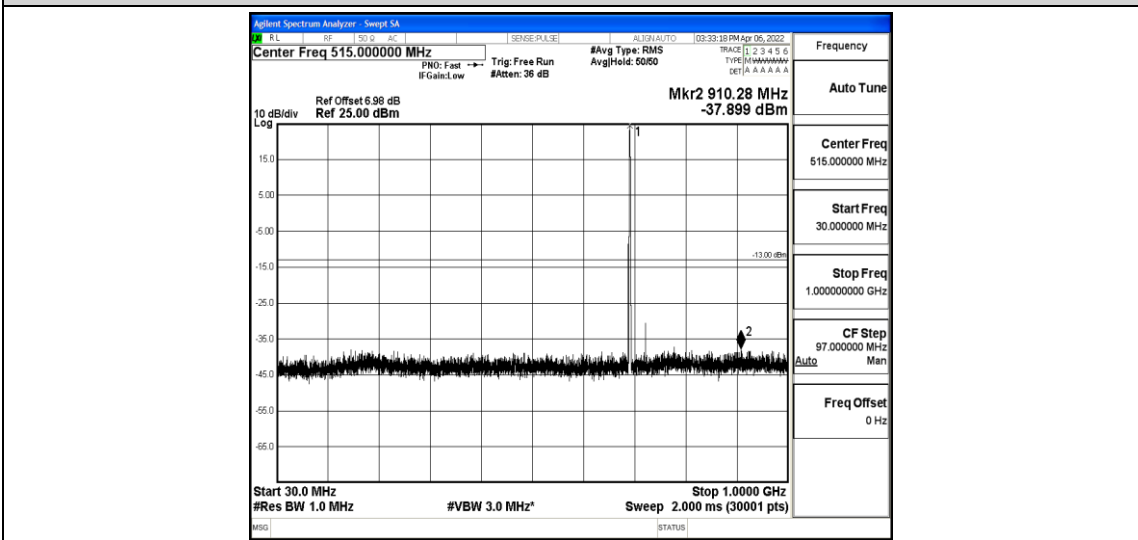

Band12-1.4MHz-16QAM-23173-1-0-High-12000-26500--44.49-PASS

Band12-3MHz-QPSK-23025-1-0-Low-30-1000--37.9-PASS