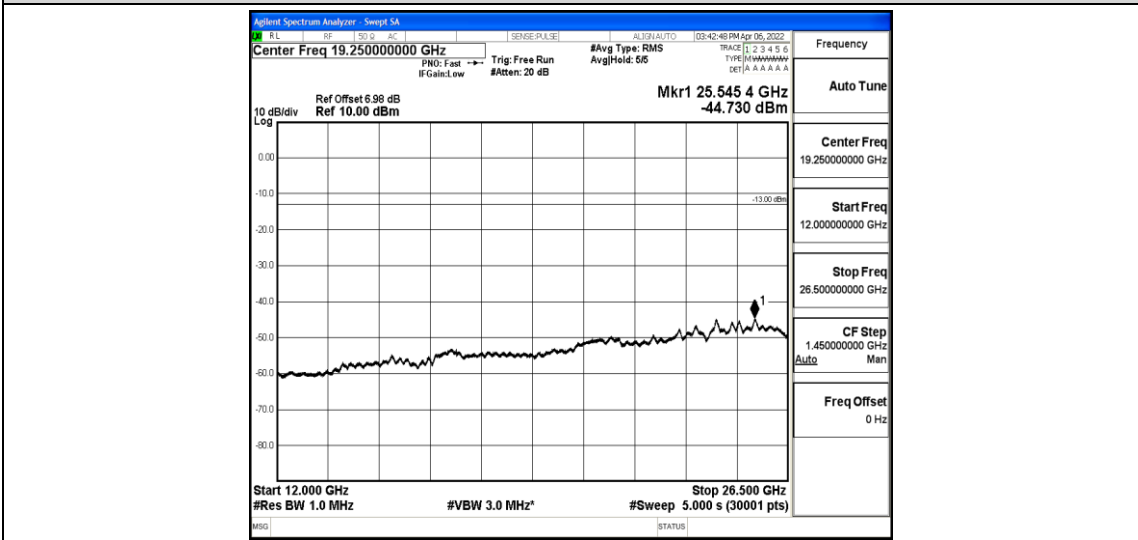

Band12-3MHz-QPSK-23165-1-0-High-5000-12000--59.22-PASS

Band12-3MHz-QPSK-23165-1-0-High-12000-26500--44.73-PASS