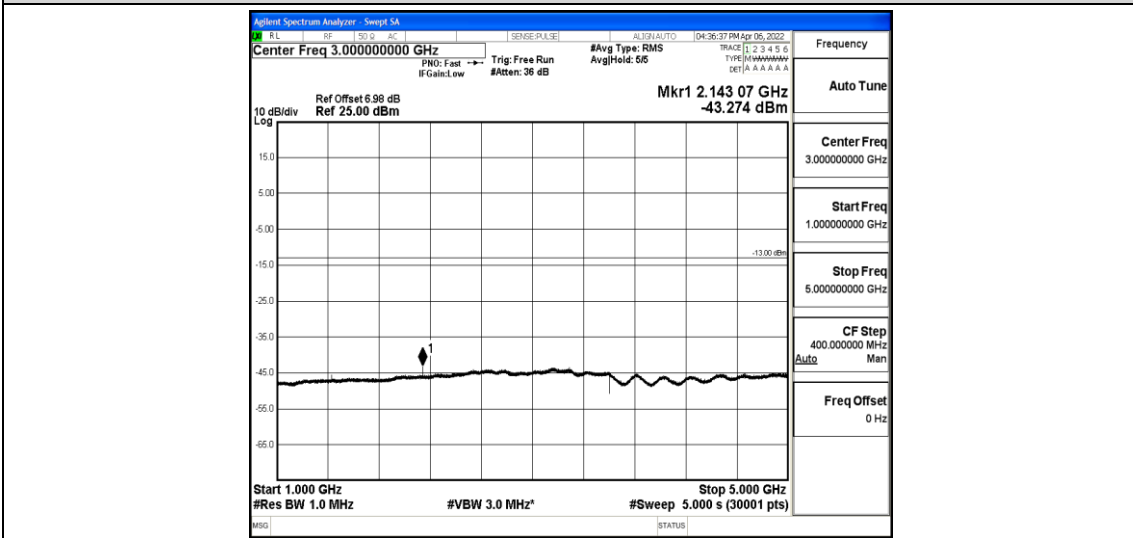

Band12-10MHz-16QAM-23130-1-0-High-30-1000--37.07-PASS

Band12-10MHz-16QAM-23130-1-0-High-1000-5000--43.27-PASS