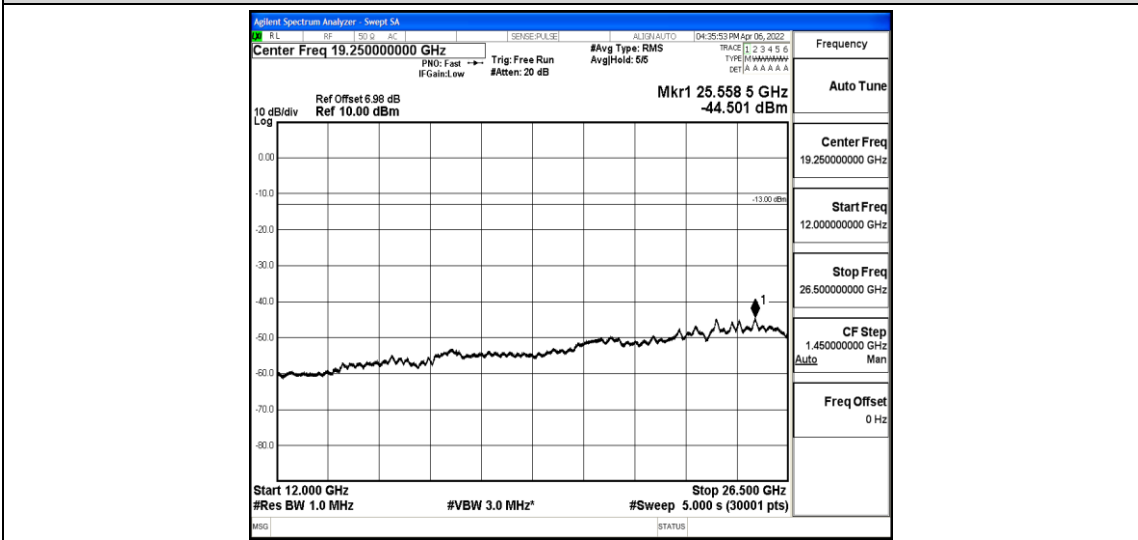

Band12-10MHz-QPSK-23130-1-0-High-5000-12000--59.48-PASS

Band12-10MHz-QPSK-23130-1-0-High-12000-26500--44.5-PASS