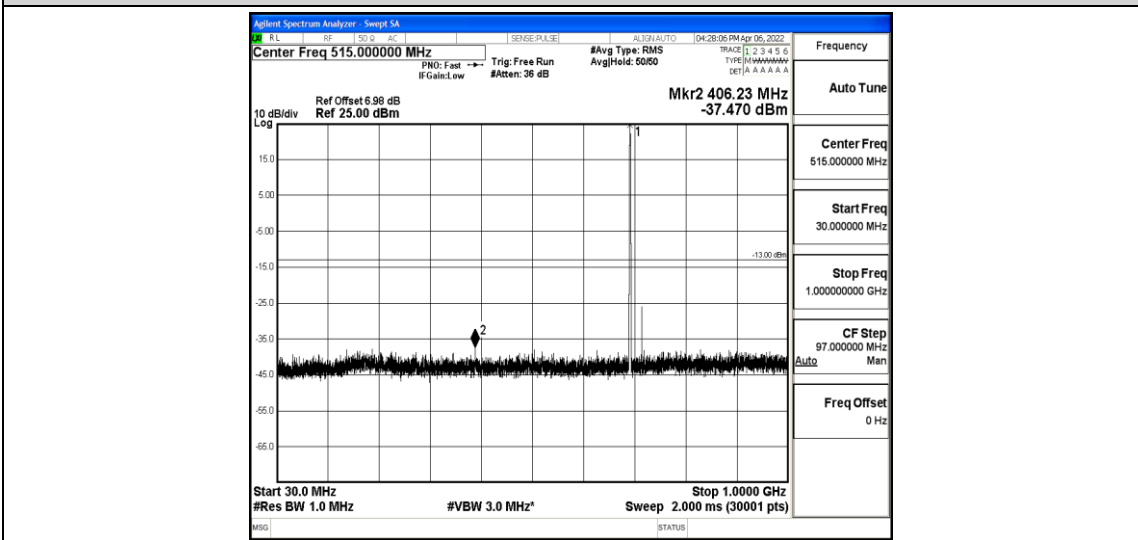

Band12-10MHz-QPSK-23130-1-0-High-12000-26500--44.5-PASS

Band12-10MHz-16QAM-23060-1-0-Low-30-1000--37.47-PASS