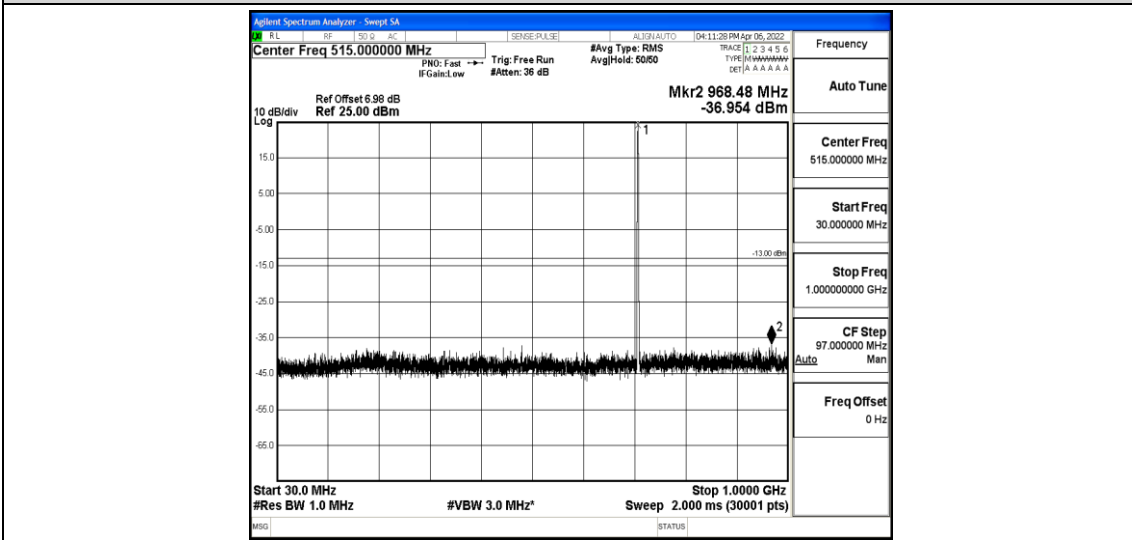

Band12-5MHz-16QAM-23095-1-0-Low-12000-26500--44.57-PASS

Band12-5MHz-16QAM-23155-1-0-High-30-1000--36.95-PASS