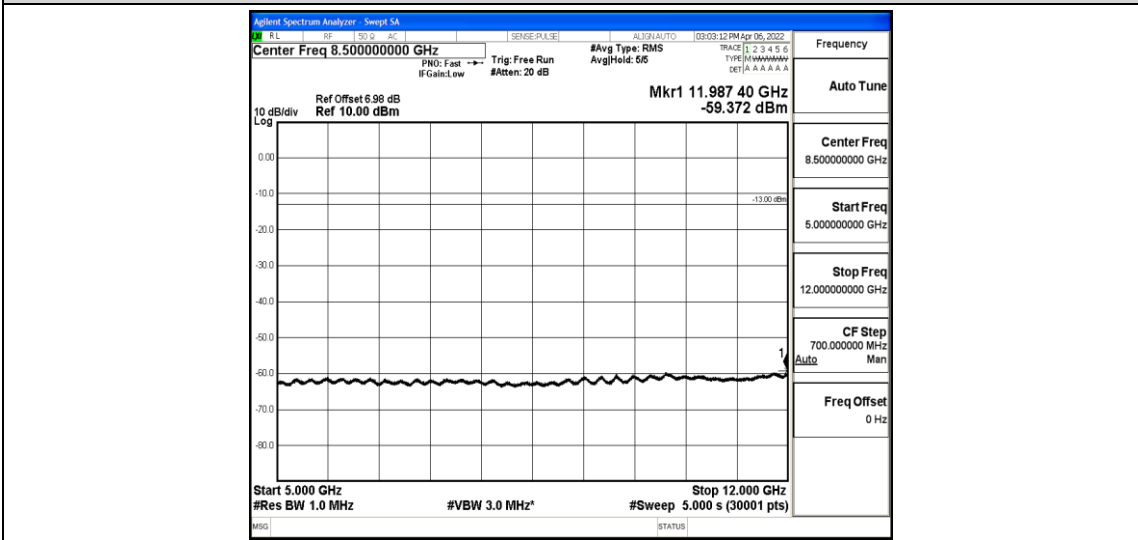

Band12-1.4MHz-QPSK-23173-1-0-High-5000-12000--59.41-PASS

Band12-1.4MHz-QPSK-23173-1-0-High-12000-26500--44.67-PASS

Band12-1.4MHz-16QAM-23017-1-0-Low-30-1000--37.21-PASS

Band12-1.4MHz-16QAM-23017-1-0-Low-1000-5000--43.6-PASS