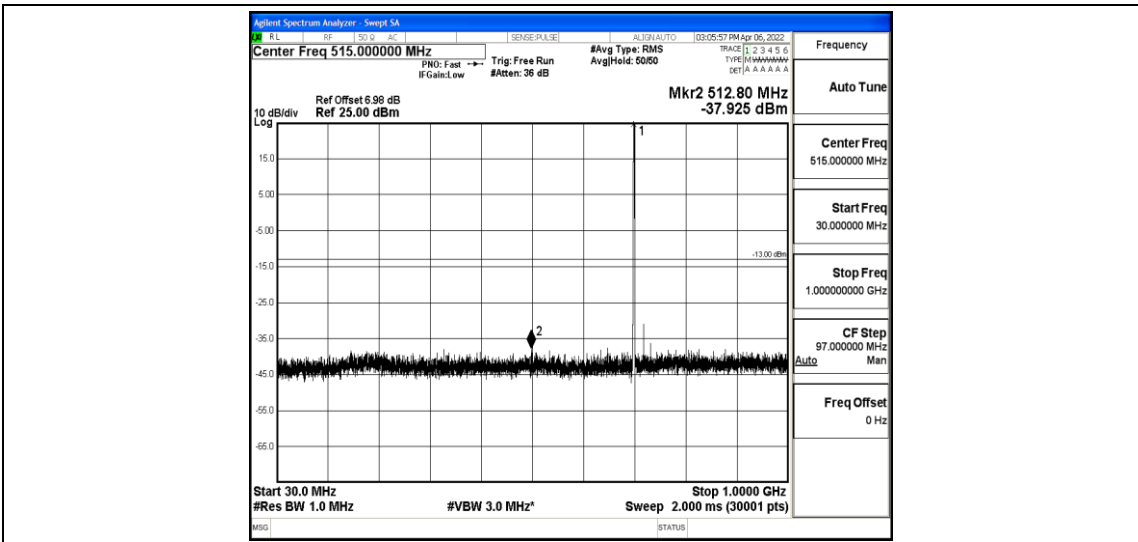

Band12-1.4MHz-16QAM-23017-1-0-Low-12000-26500--44.67-PASS

Band12-1.4MHz-16QAM-23095-1-0-Low-30-1000--37.93-PASS