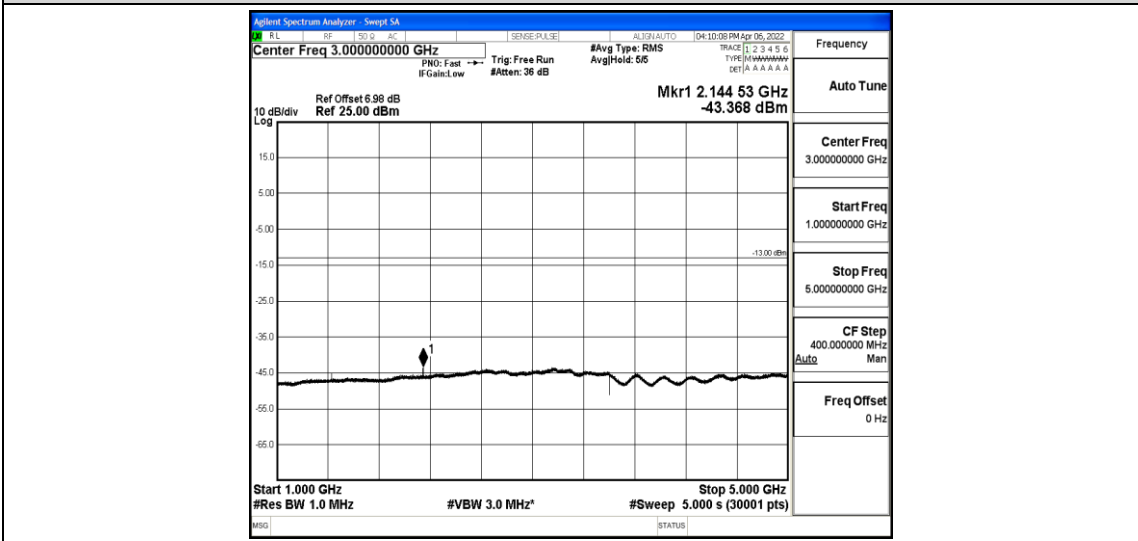

Band12-5MHz-QPSK-23155-1-0-High-30-1000--37.52-PASS

Band12-5MHz-QPSK-23155-1-0-High-1000-5000--43.37-PASS