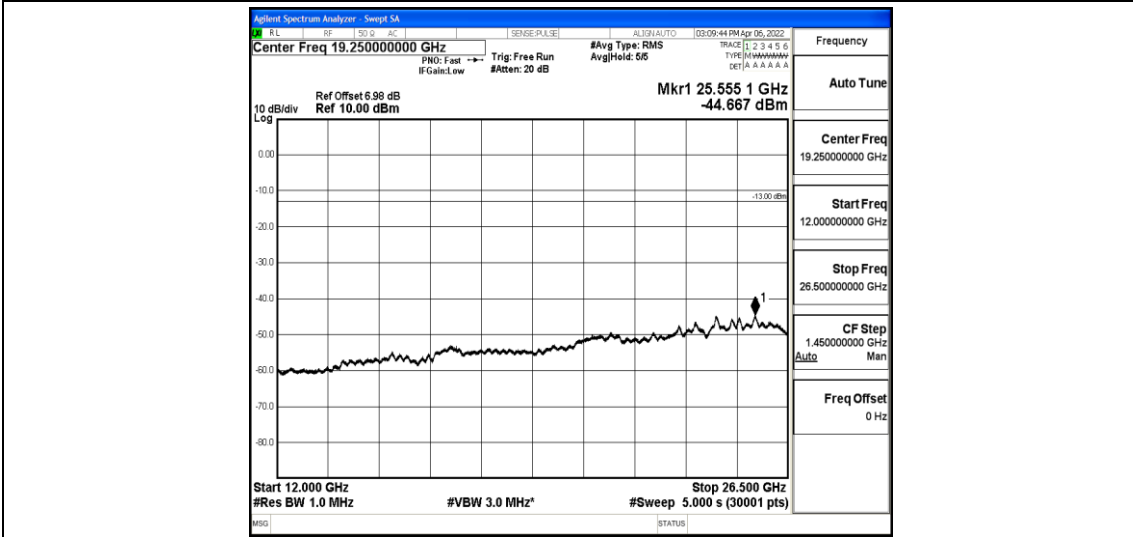

Band12-1.4MHz-QPSK-23173-1-0-High-5000-12000--59.41-PASS

Band12-1.4MHz-QPSK-23173-1-0-High-12000-26500--44.67-PASS

Band12-1.4MHz-16QAM-23017-1-0-Low-30-1000--37.21-PASS

Band12-1.4MHz-16QAM-23017-1-0-Low-1000-5000--43.6-PASS