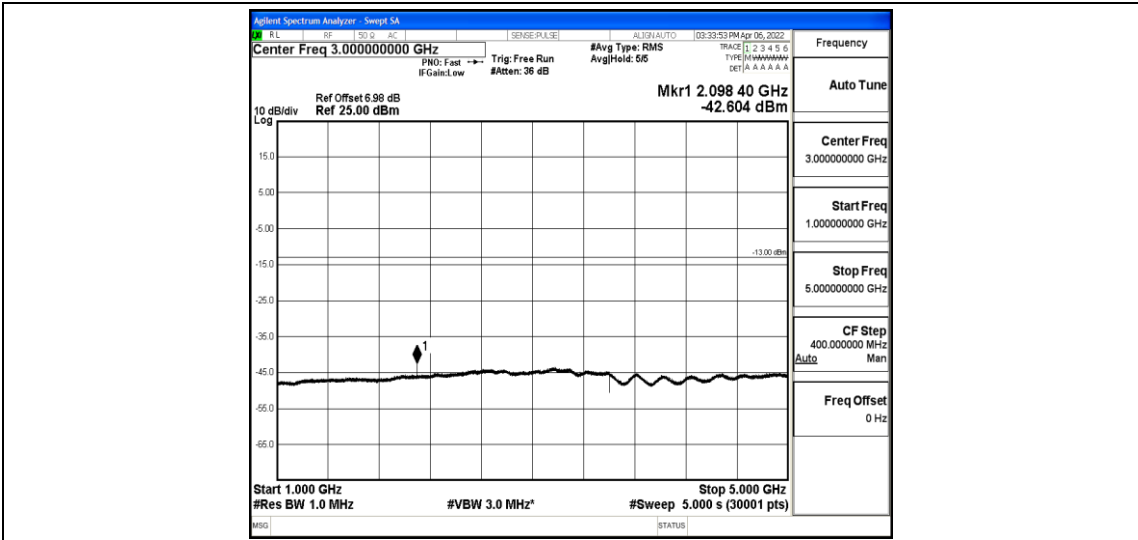

Band12-3MHz-QPSK-23025-1-0-Low-30-1000--37.9-PASS

Band12-3MHz-QPSK-23025-1-0-Low-1000-5000--42.6-PASS