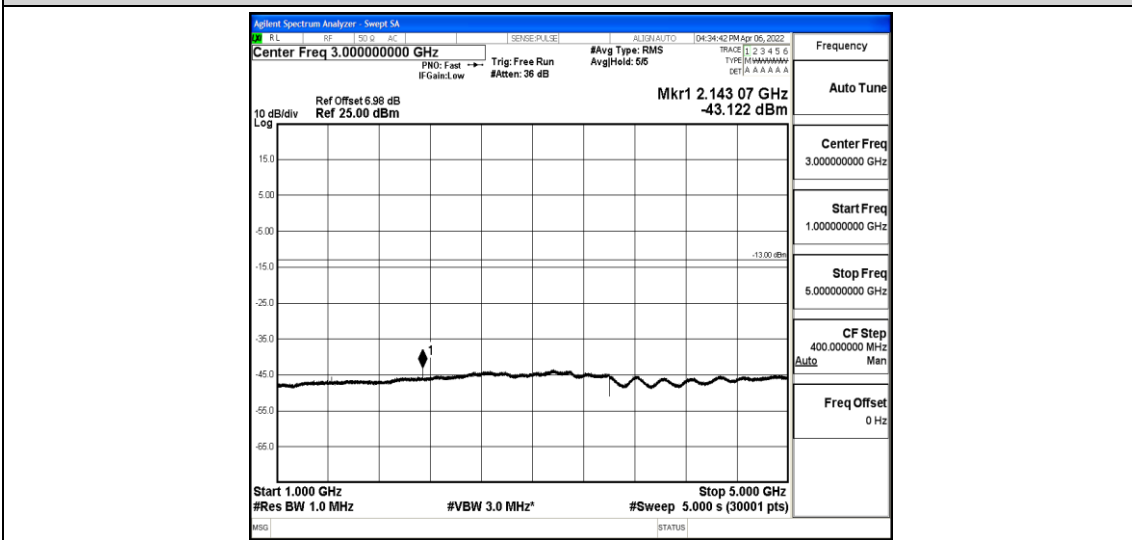

Band12-10MHz-QPSK-23130-1-0-High-30-1000--37.72-PASS

Band12-10MHz-QPSK-23130-1-0-High-1000-5000--43.12-PASS