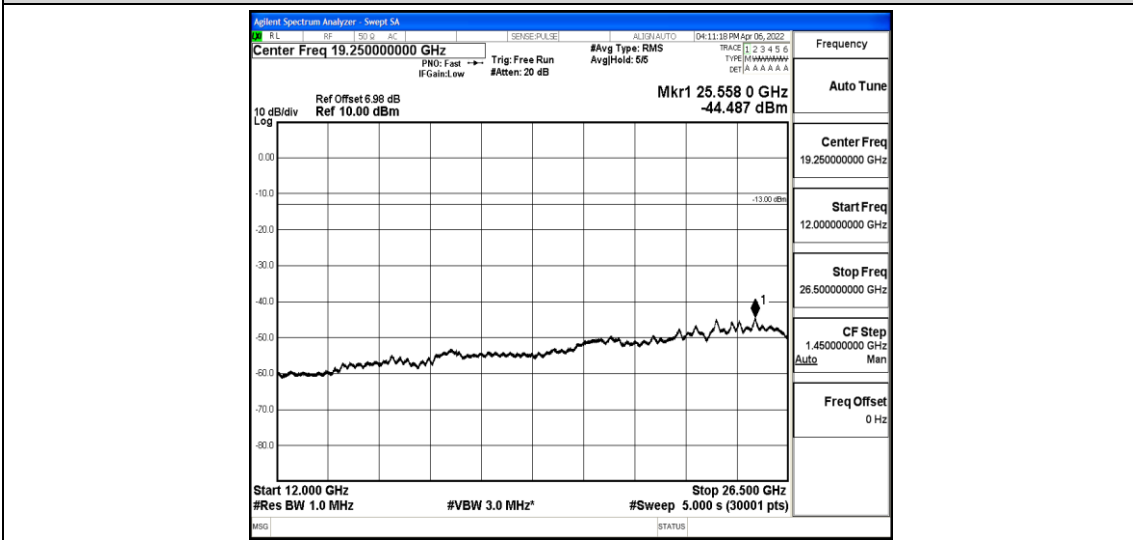

Band12-5MHz-QPSK-23155-1-0-High-5000-12000--59.45-PASS

Band12-5MHz-QPSK-23155-1-0-High-12000-26500--44.49-PASS