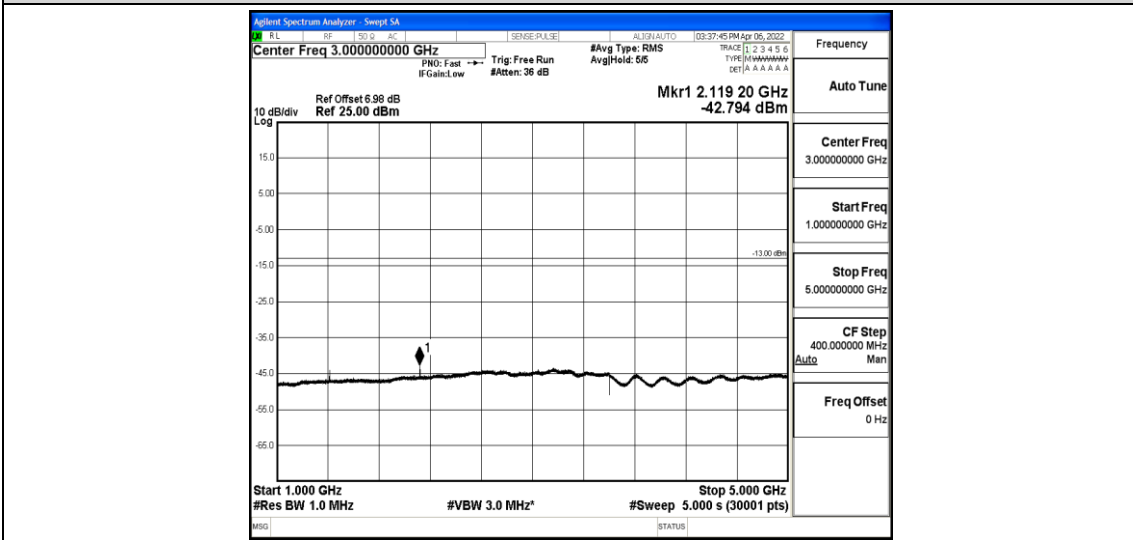

Band12-3MHz-QPSK-23095-1-0-Low-30-1000--37.81-PASS

Band12-3MHz-QPSK-23095-1-0-Low-1000-5000--42.79-PASS