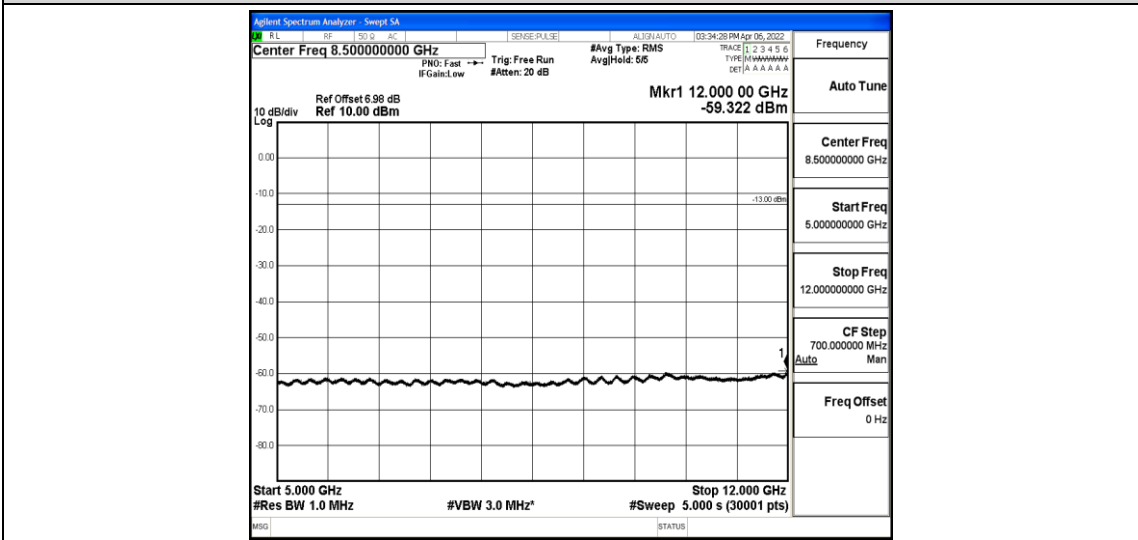

Band12-1.4MHz-16QAM-23173-1-0-High-5000-12000--59.42-PASS

Band12-1.4MHz-16QAM-23173-1-0-High-12000-26500--44.49-PASS

Band12-3MHz-QPSK-23025-1-0-Low-30-1000--37.9-PASS

Band12-3MHz-QPSK-23025-1-0-Low-1000-5000--42.6-PASS