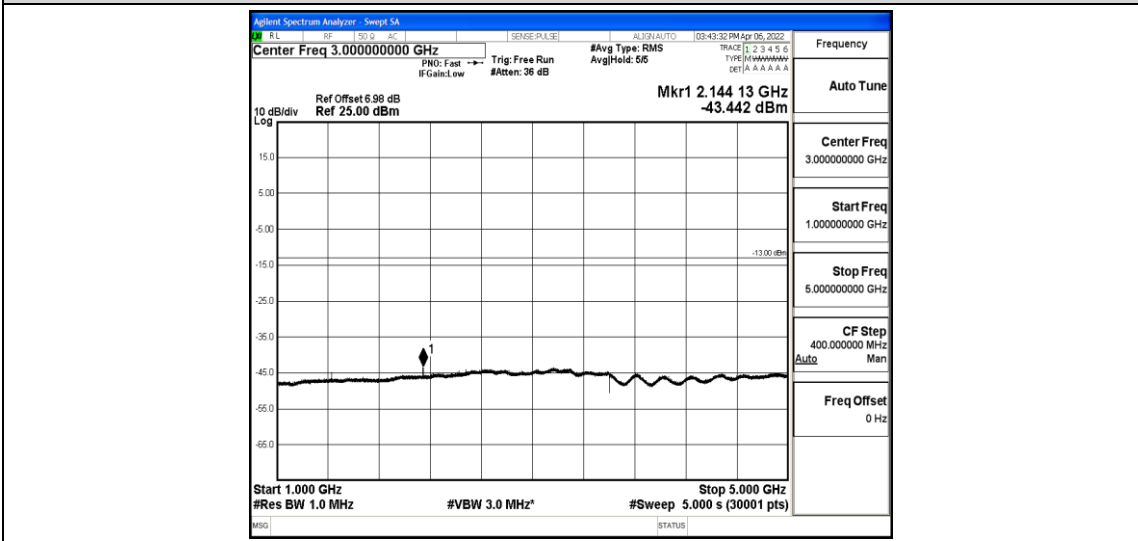

Band12-3MHz-16QAM-23165-1-0-High-30-1000--37.92-PASS

Band12-3MHz-16QAM-23165-1-0-High-1000-5000--43.44-PASS