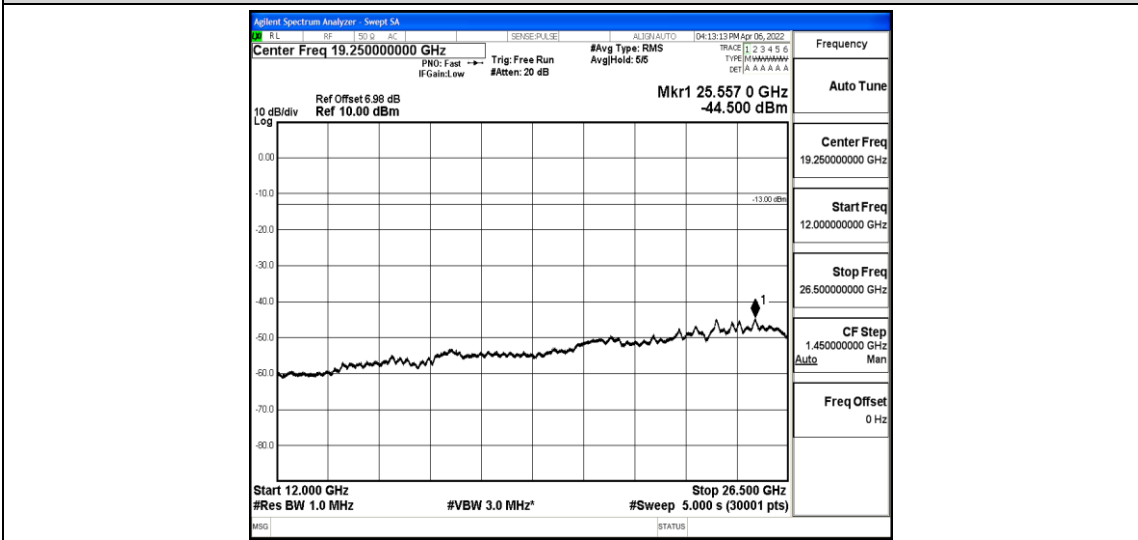

Band12-5MHz-16QAM-23155-1-0-High-5000-12000--59.46-PASS

Band12-5MHz-16QAM-23155-1-0-High-12000-26500--44.5-PASS