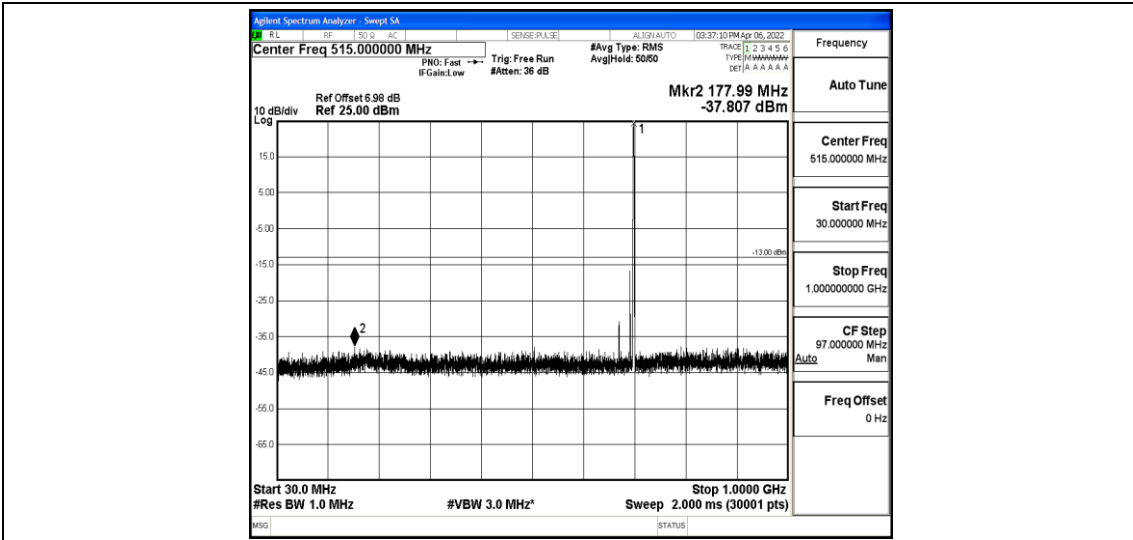

Band12-3MHz-QPSK-23025-1-0-Low-12000-26500--44.54-PASS

Band12-3MHz-QPSK-23095-1-0-Low-30-1000--37.81-PASS