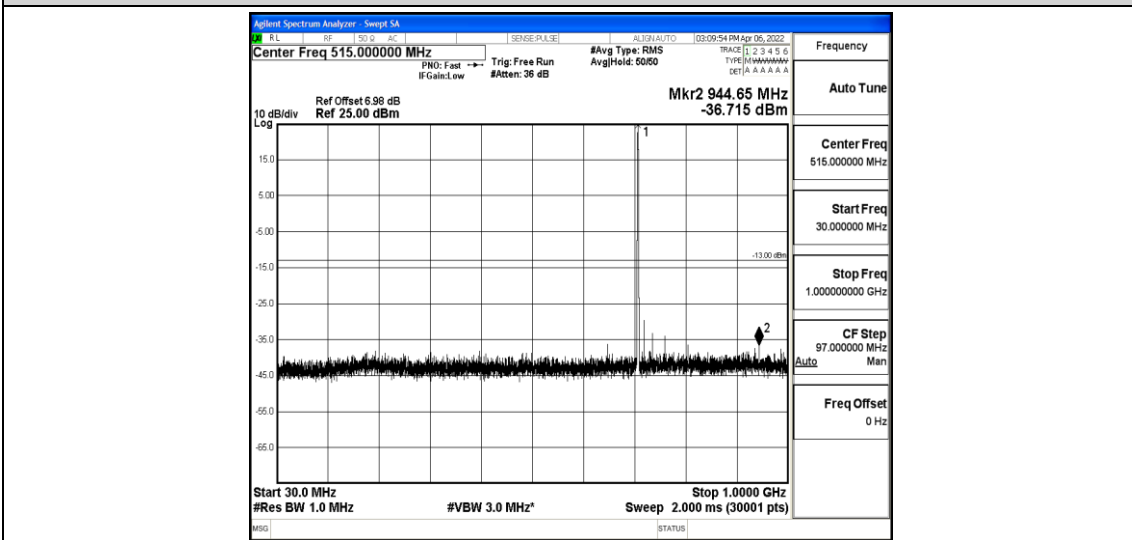

Band12-1.4MHz-16QAM-23095-1-0-Low-12000-26500--44.32-PASS

Band12-1.4MHz-16QAM-23173-1-0-High-30-1000--36.72-PASS