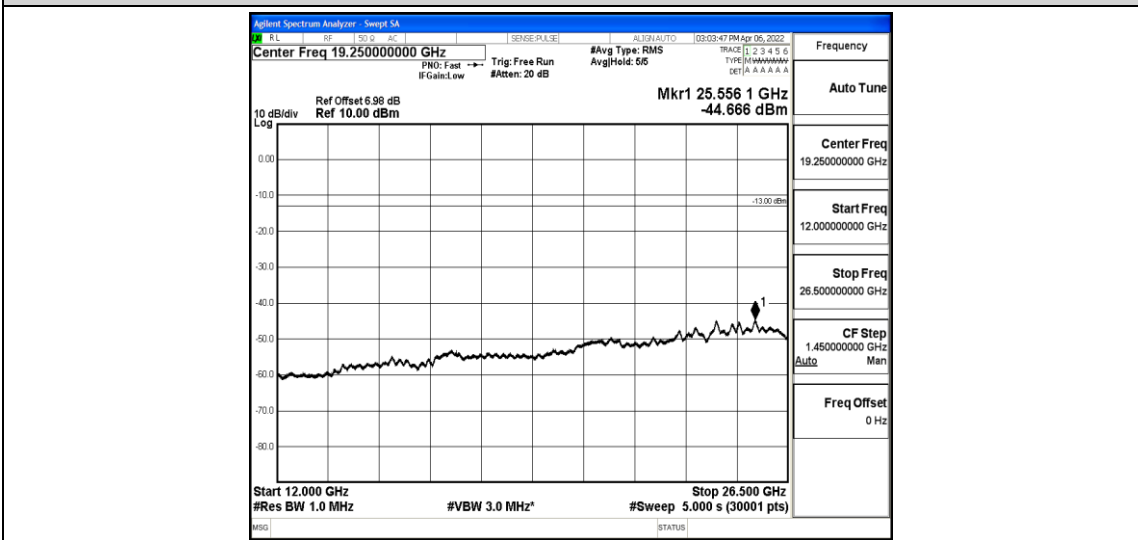

Band12-1.4MHz-16QAM-23017-1-0-Low-5000-12000--59.37-PASS

Band12-1.4MHz-16QAM-23017-1-0-Low-12000-26500--44.67-PASS