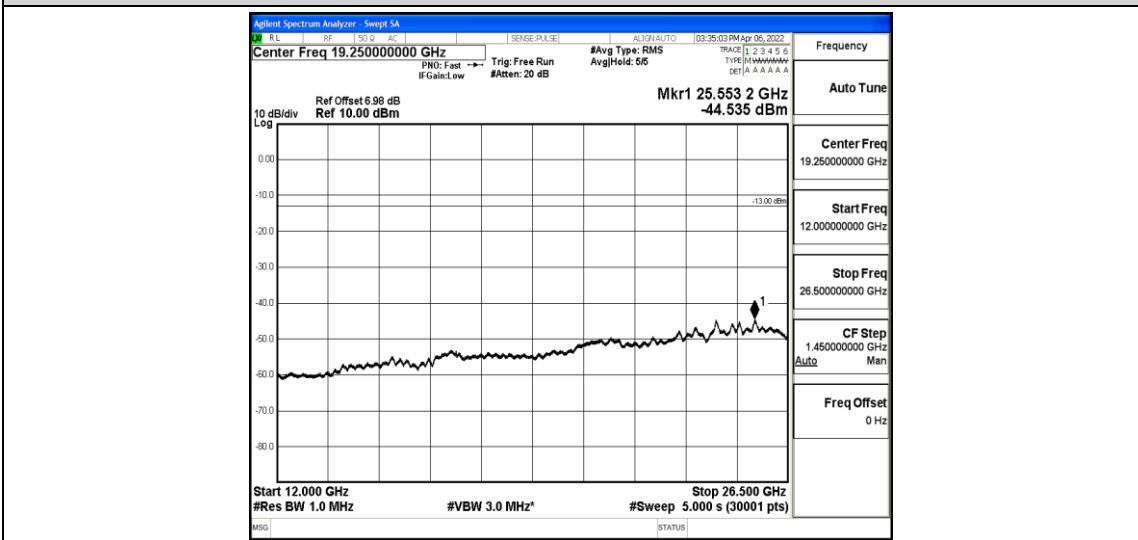

Band12-3MHz-QPSK-23025-1-0-Low-5000-12000--59.32-PASS

Band12-3MHz-QPSK-23025-1-0-Low-12000-26500--44.54-PASS