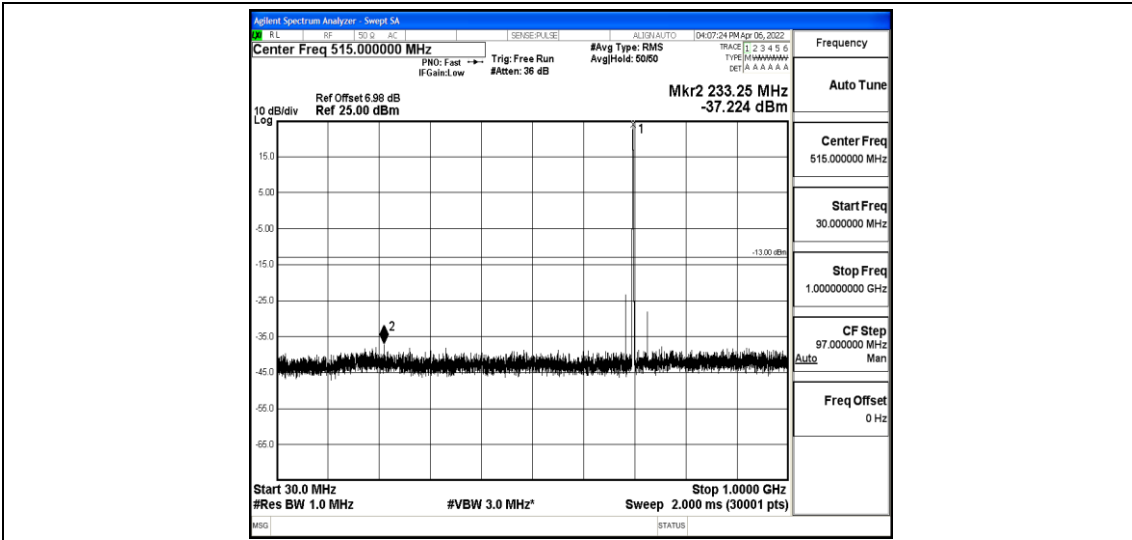

Band12-5MHz-16QAM-23035-1-0-Low-12000-26500--44.68-PASS

Band12-5MHz-16QAM-23095-1-0-Low-30-1000--37.22-PASS