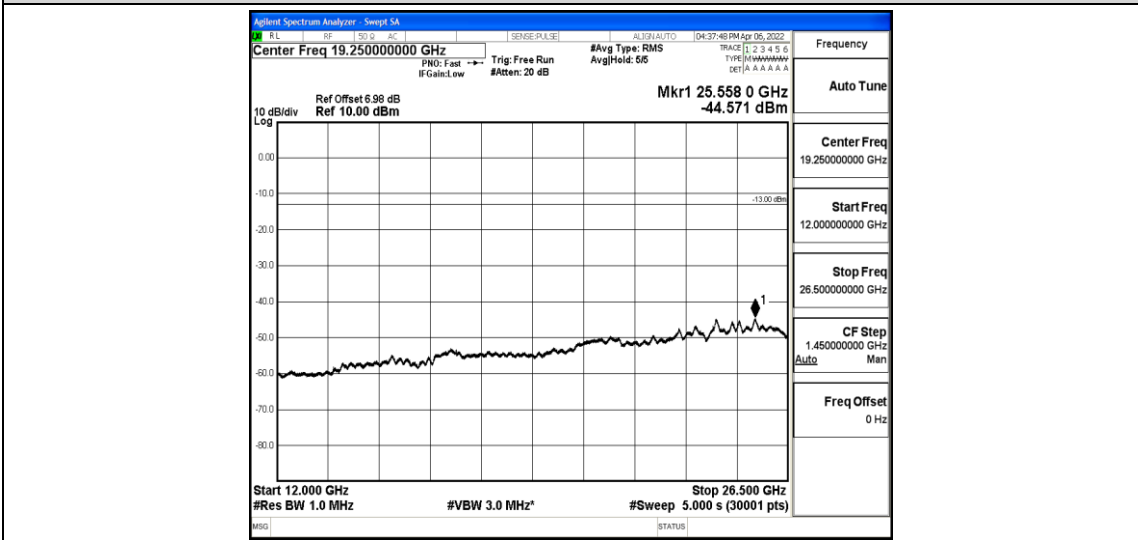

Band12-10MHz-16QAM-23130-1-0-High-5000-12000--59.34-PASS

Band12-10MHz-16QAM-23130-1-0-High-12000-26500--44.57-PASS