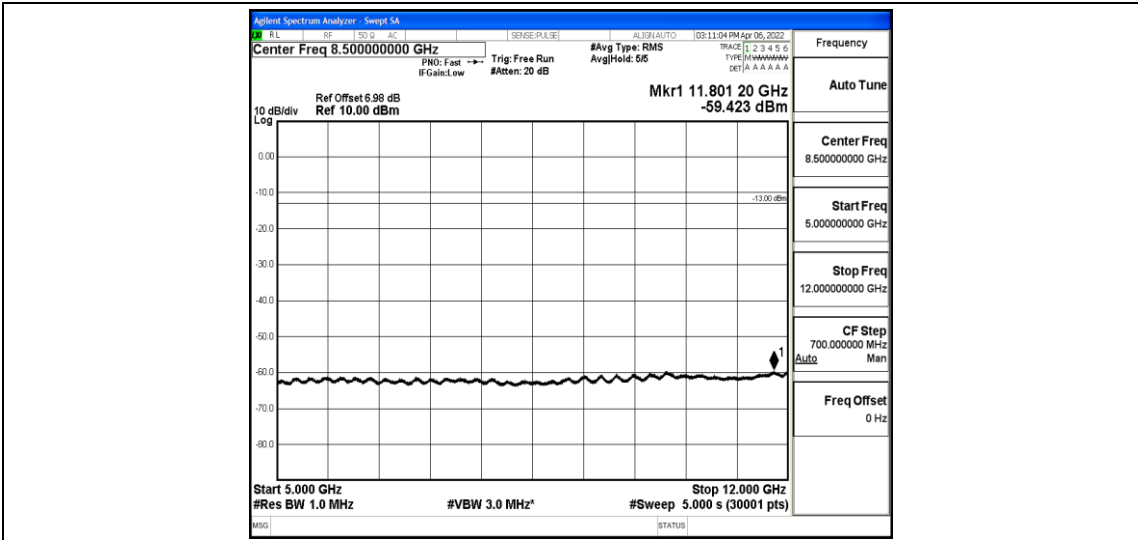

Band12-1.4MHz-16QAM-23095-1-0-Low-5000-12000--59.49-PASS

Band12-1.4MHz-16QAM-23095-1-0-Low-12000-26500--44.32-PASS

Band12-1.4MHz-16QAM-23173-1-0-High-30-1000--36.72-PASS

Band12-1.4MHz-16QAM-23173-1-0-High-1000-5000--43.62-PASS