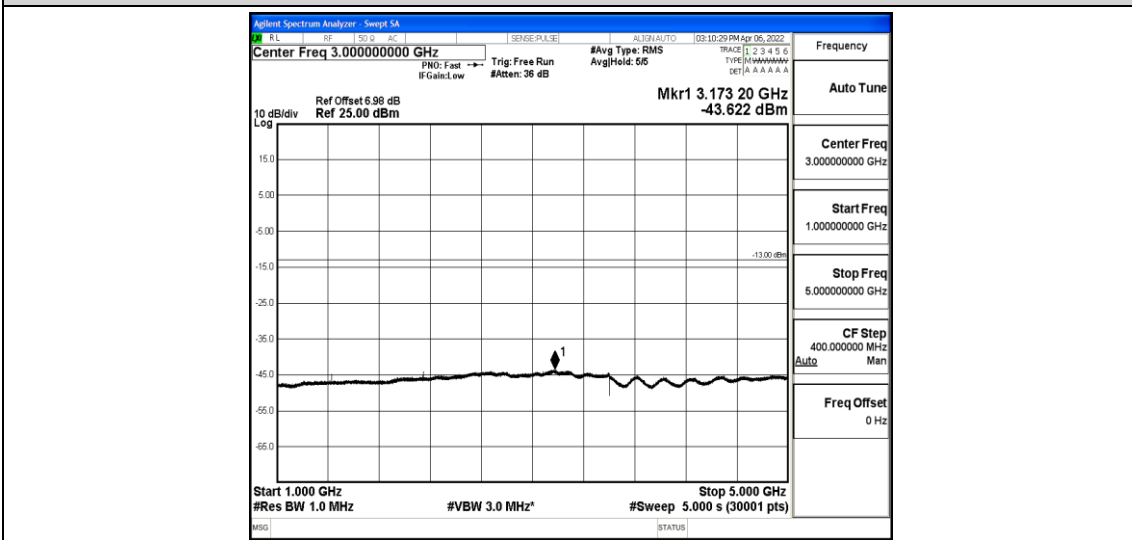

Band12-1.4MHz-16QAM-23173-1-0-High-30-1000--36.72-PASS

Band12-1.4MHz-16QAM-23173-1-0-High-1000-5000--43.62-PASS