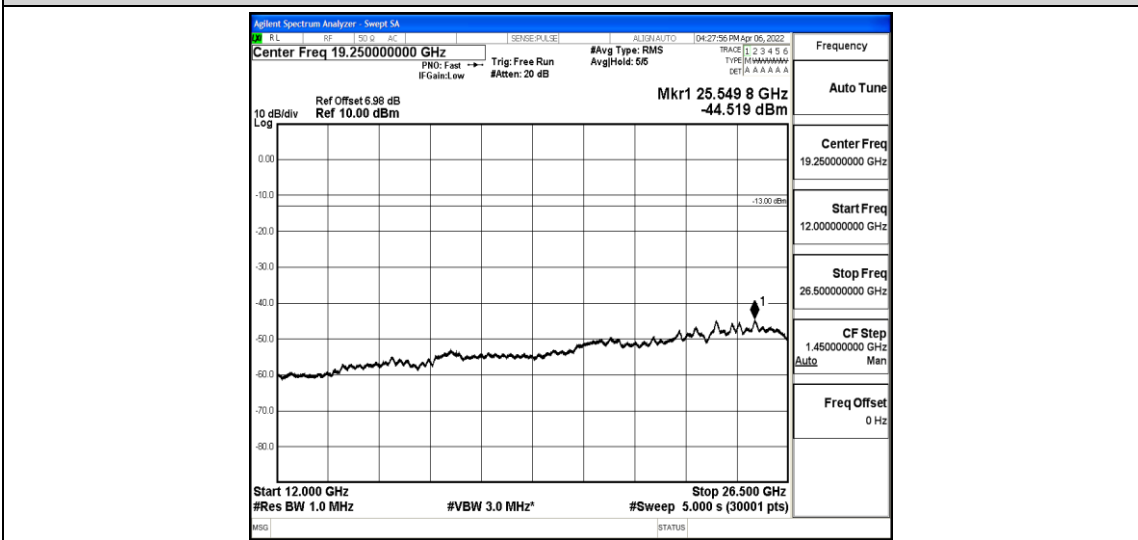

Band12-10MHz-QPSK-23060-1-0-Low-5000-12000--59.41-PASS

Band12-10MHz-QPSK-23060-1-0-Low-12000-26500--44.52-PASS