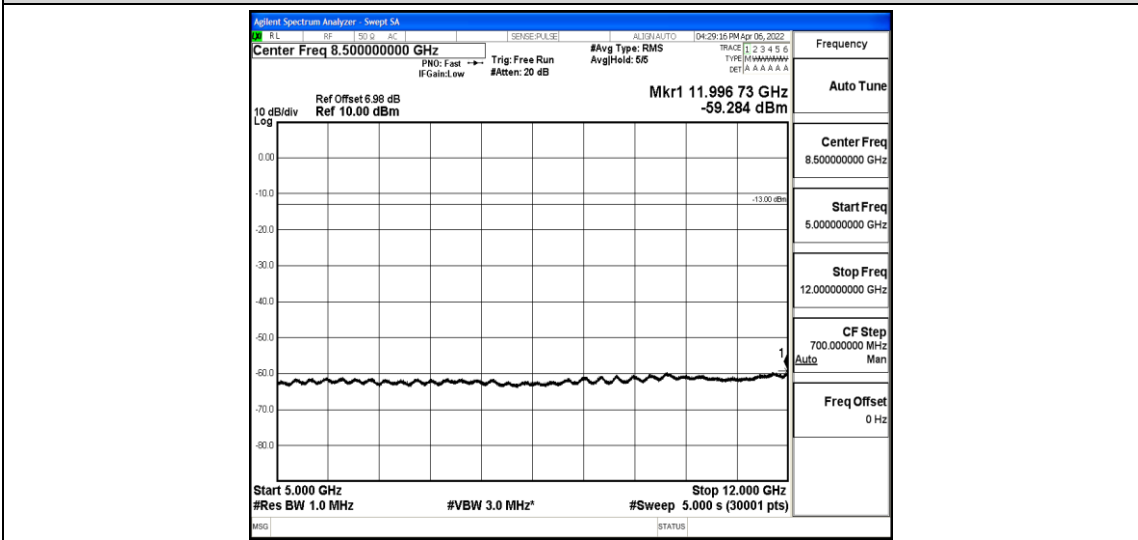

Band12-10MHz-QPSK-23130-1-0-High-5000-12000--59.48-PASS

Band12-10MHz-QPSK-23130-1-0-High-12000-26500--44.5-PASS

Band12-10MHz-16QAM-23060-1-0-Low-30-1000--37.47-PASS

Band12-10MHz-16QAM-23060-1-0-Low-1000-5000--43.52-PASS