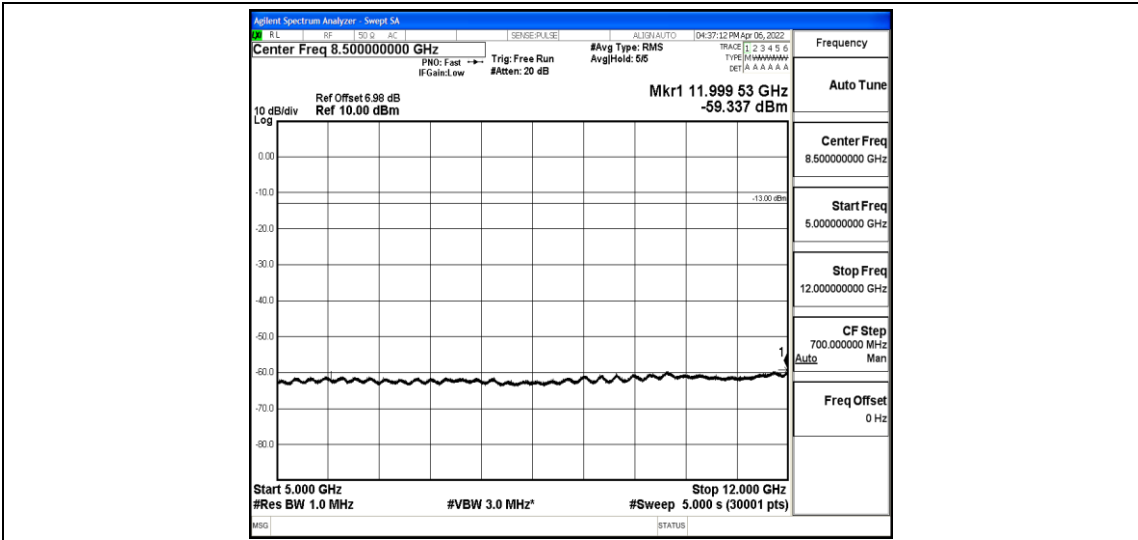

Band12-10MHz-16QAM-23095-1-0-Low-5000-12000--59.5-PASS

Band12-10MHz-16QAM-23095-1-0-Low-12000-26500--44.63-PASS

Band12-10MHz-16QAM-23130-1-0-High-30-1000--37.07-PASS

Band12-10MHz-16QAM-23130-1-0-High-1000-5000--43.27-PASS