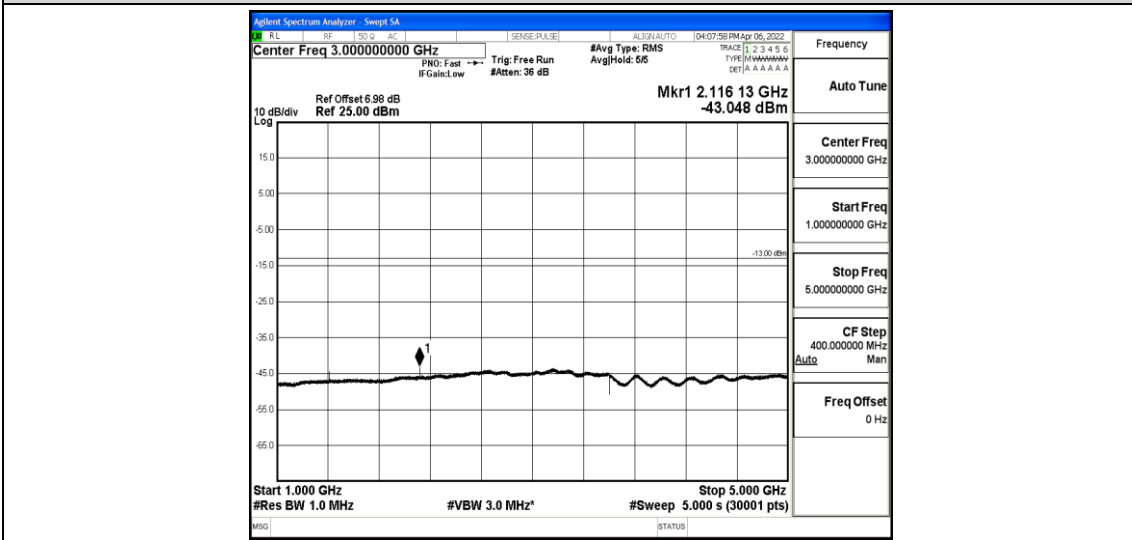

Band12-5MHz-16QAM-23095-1-0-Low-30-1000--37.22-PASS

Band12-5MHz-16QAM-23095-1-0-Low-1000-5000--43.05-PASS