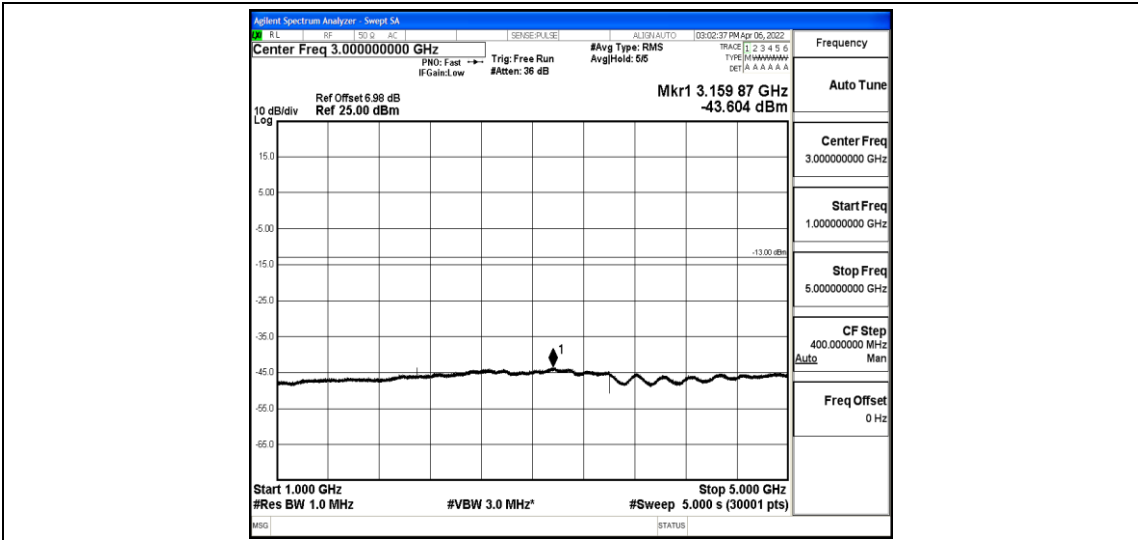

Band12-1.4MHz-QPSK-23173-1-0-High-5000-12000--59.41-PASS

Band12-1.4MHz-QPSK-23173-1-0-High-12000-26500--44.67-PASS

Band12-1.4MHz-16QAM-23017-1-0-Low-30-1000--37.21-PASS

Band12-1.4MHz-16QAM-23017-1-0-Low-1000-5000--43.6-PASS