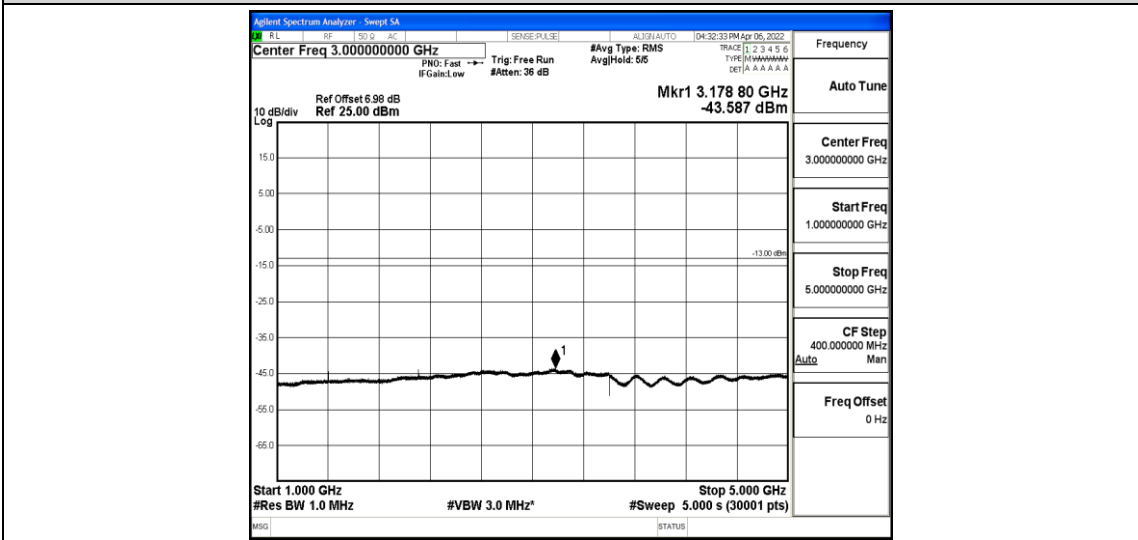

Band12-10MHz-16QAM-23095-1-0-Low-30-1000--37.44-PASS

Band12-10MHz-16QAM-23095-1-0-Low-1000-5000--43.59-PASS