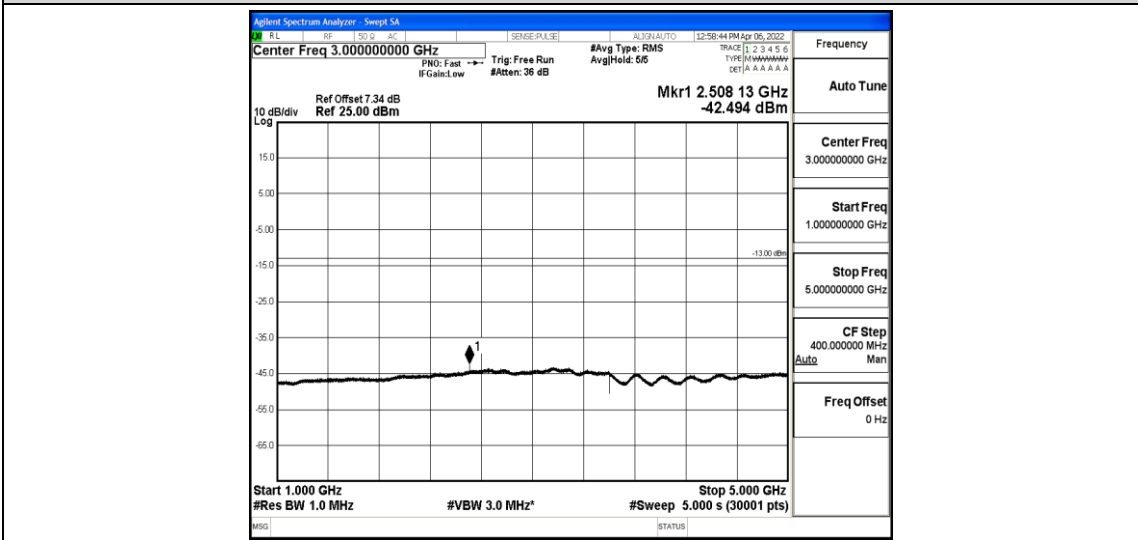

Band5-1.4MHz-16QAM-20525-1-0-Low-30-1000--36.14-PASS

Band5-1.4MHz-16QAM-20525-1-0-Low-1000-5000--42.49-PASS