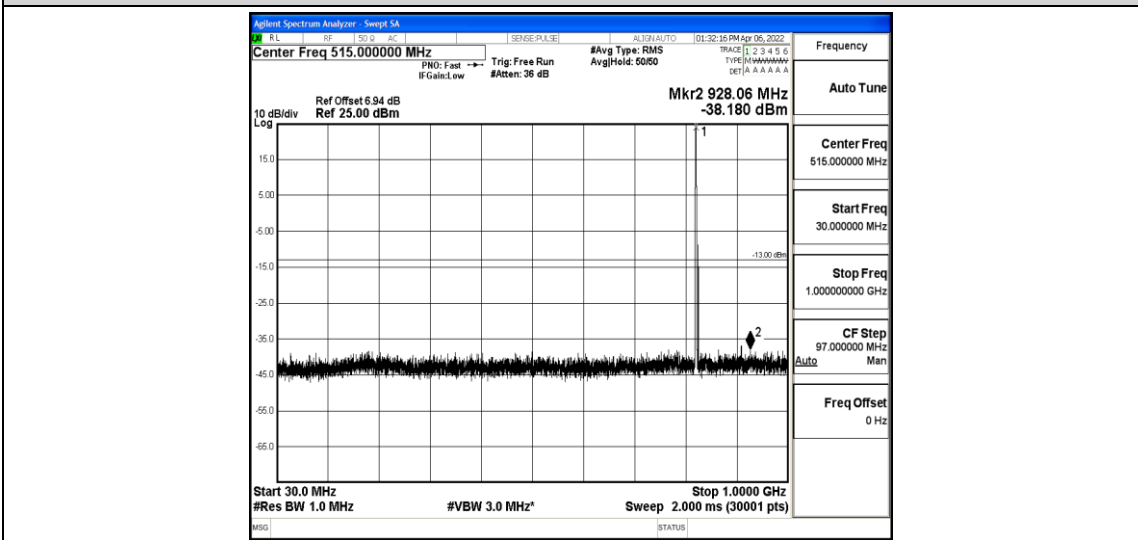

Band5-1.4MHz-16QAM-20643-1-0-High-12000-26500--44.16-PASS

Band5-3MHz-QPSK-20415-1-0-Low-30-1000--38.18-PASS