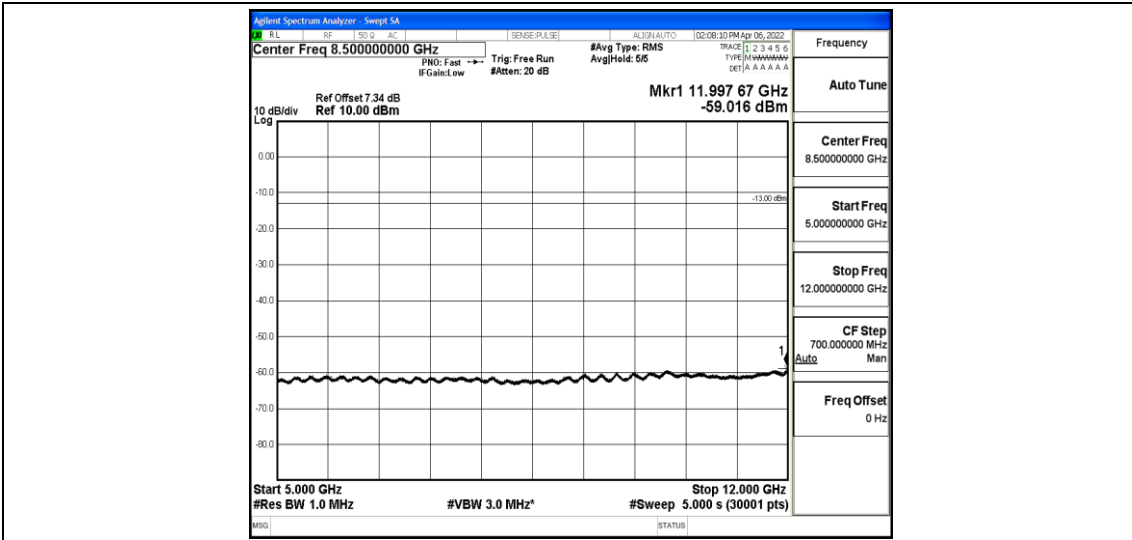

Band5-5MHz-16QAM-20525-1-0-Low-5000-12000--59.02-PASS

Band5-5MHz-16QAM-20525-1-0-Low-12000-26500--44.15-PASS

Band5-5MHz-16QAM-20625-1-0-High-30-1000--36.2-PASS

Band5-5MHz-16QAM-20625-1-0-High-1000-5000--41.39-PASS