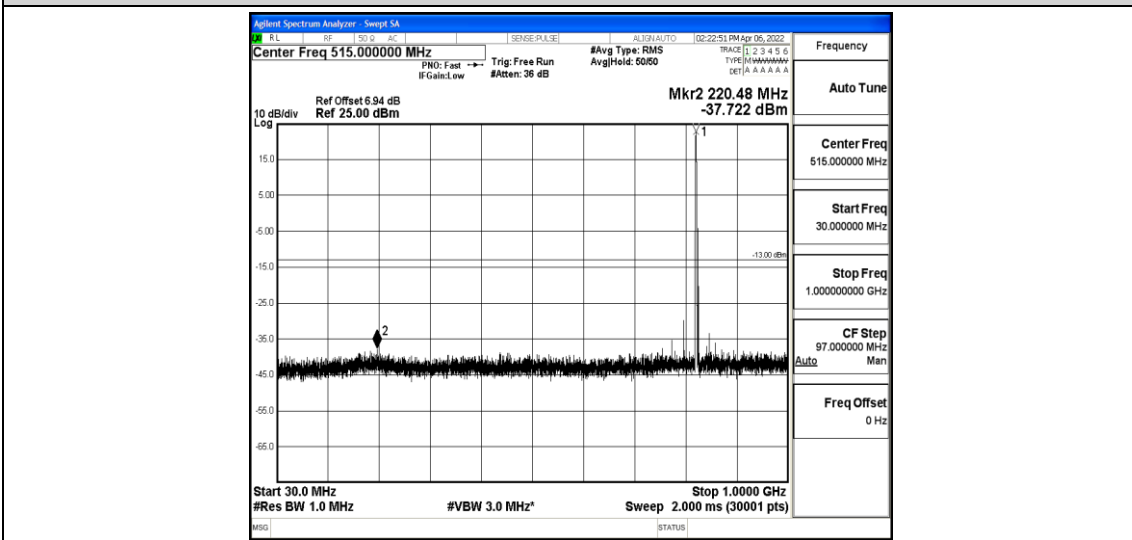

Band5-5MHz-16QAM-20625-1-0-High-12000-26500--44.06-PASS

Band5-10MHz-QPSK-20450-1-0-Low-30-1000--37.72-PASS