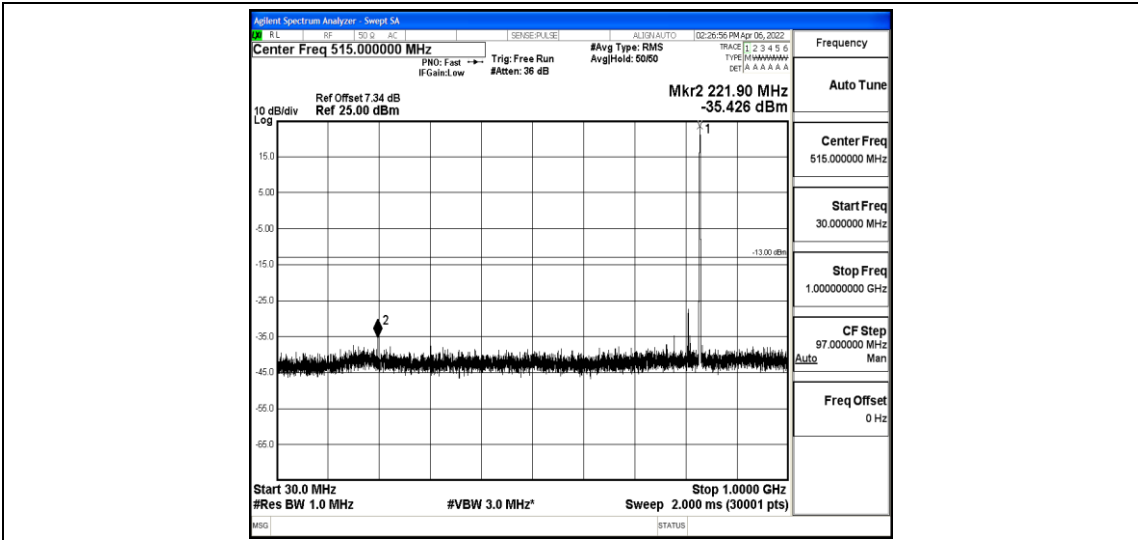

Band5-10MHz-QPSK-20450-1-0-Low-12000-26500--44.37-PASS

Band5-10MHz-QPSK-20525-1-0-Low-30-1000--35.43-PASS