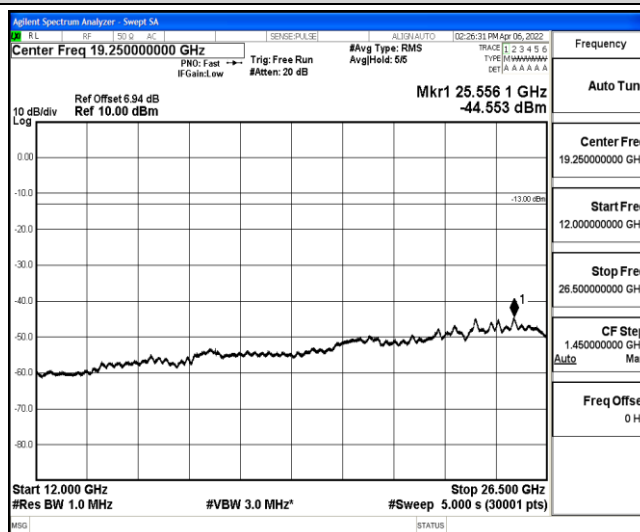

Band5-10MHz-16QAM-20450-1-0-Low-5000-12000--59.44-PASS

Band5-10MHz-16QAM-20450-1-0-Low-12000-26500--44.55-PASS