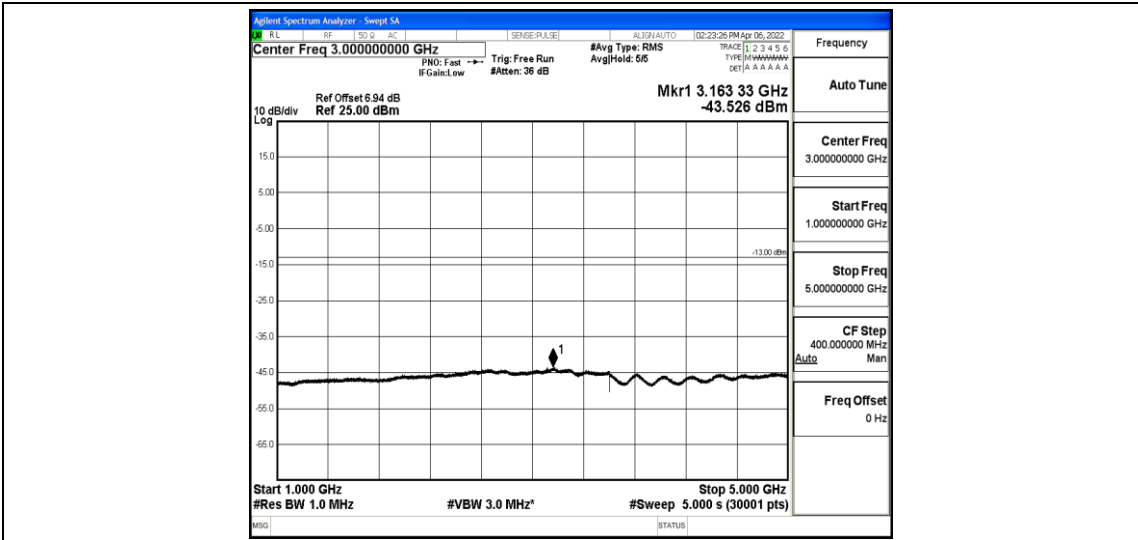

Band5-10MHz-QPSK-20450-1-0-Low-30-1000--37.72-PASS

Band5-10MHz-QPSK-20450-1-0-Low-1000-5000--43.53-PASS