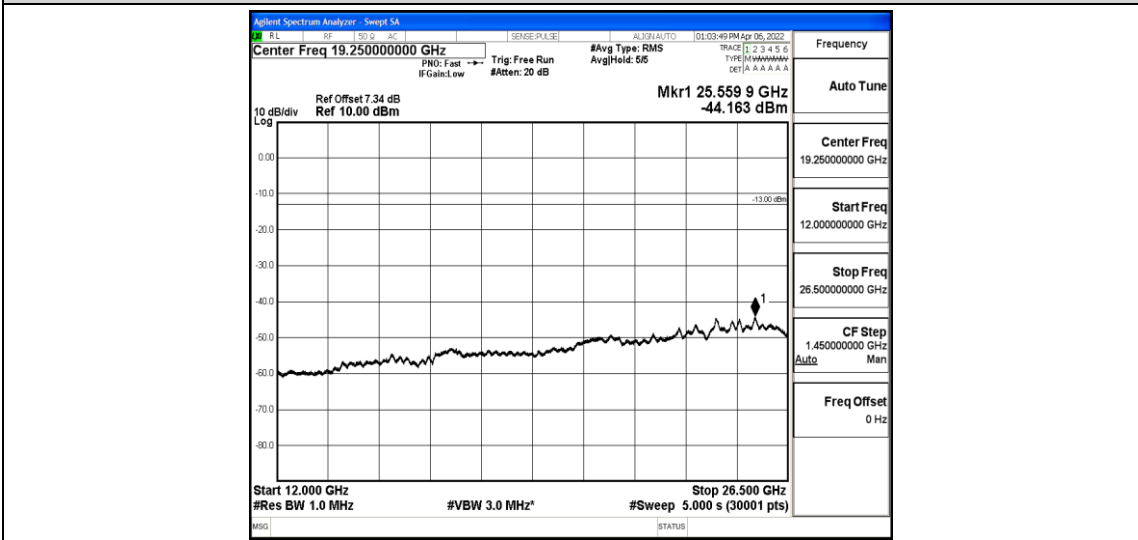

Band5-1.4MHz-16QAM-20643-1-0-High-5000-12000--58.94-PASS

Band5-1.4MHz-16QAM-20643-1-0-High-12000-26500--44.16-PASS