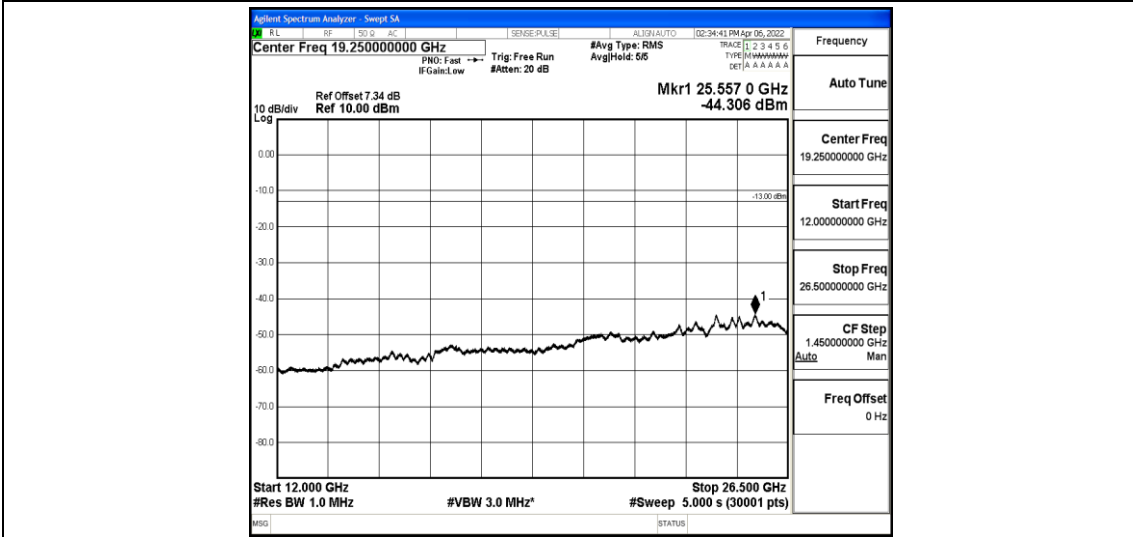

Band5-10MHz-16QAM-20600-1-0-High-5000-12000--58.02-PASS

Band5-10MHz-16QAM-20600-1-0-High-12000-26500--44.31-PASS