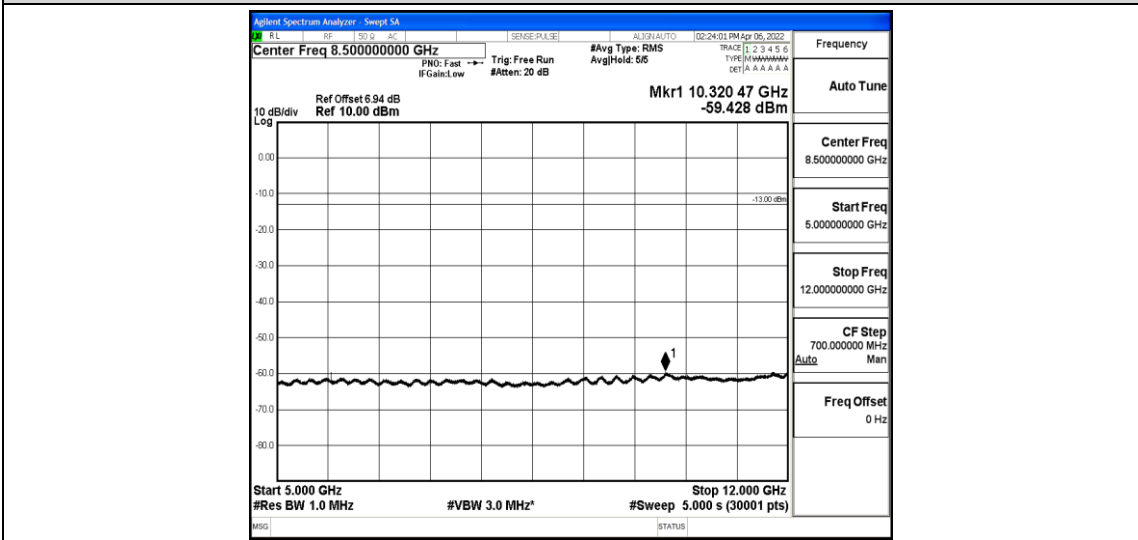

Band5-5MHz-16QAM-20625-1-0-High-5000-12000--59.02-PASS

Band5-5MHz-16QAM-20625-1-0-High-12000-26500--44.06-PASS

Band5-10MHz-QPSK-20450-1-0-Low-30-1000--37.72-PASS

Band5-10MHz-QPSK-20450-1-0-Low-1000-5000--43.53-PASS