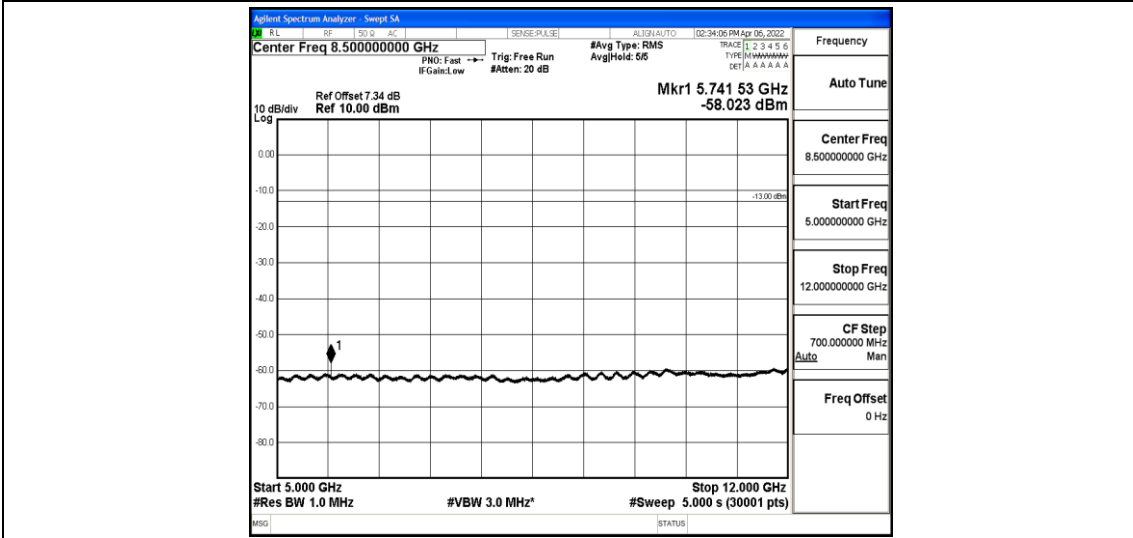

Band5-10MHz-16QAM-20525-1-0-Low-5000-12000--58.97-PASS

Band5-10MHz-16QAM-20525-1-0-Low-12000-26500--44.2-PASS

Band5-10MHz-16QAM-20600-1-0-High-30-1000--37.55-PASS

Band5-10MHz-16QAM-20600-1-0-High-1000-5000--41.74-PASS