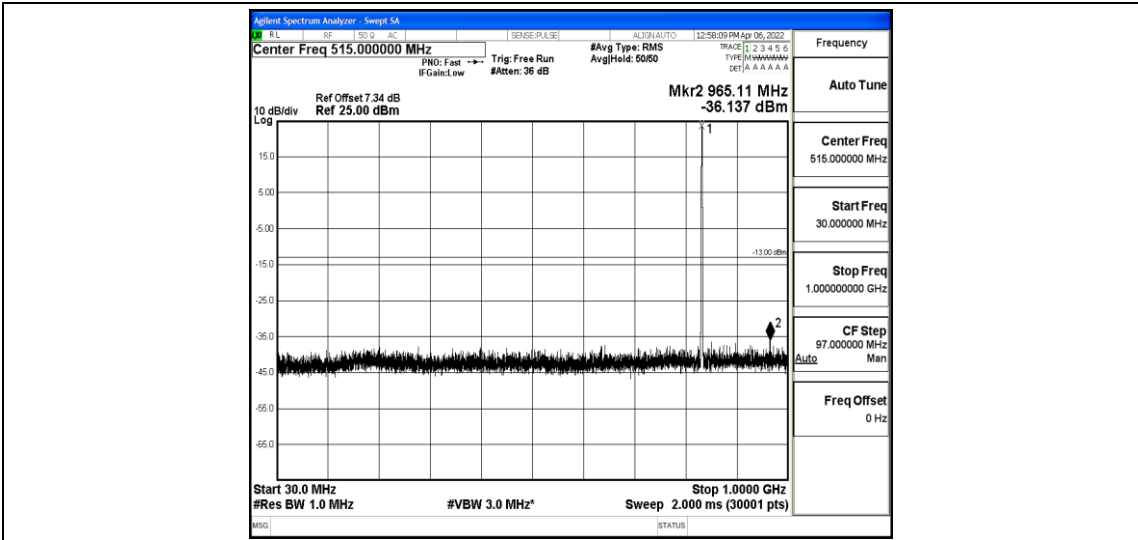

Band5-1.4MHz-16QAM-20407-1-0-Low-12000-26500--44.51-PASS

Band5-1.4MHz-16QAM-20525-1-0-Low-30-1000--36.14-PASS