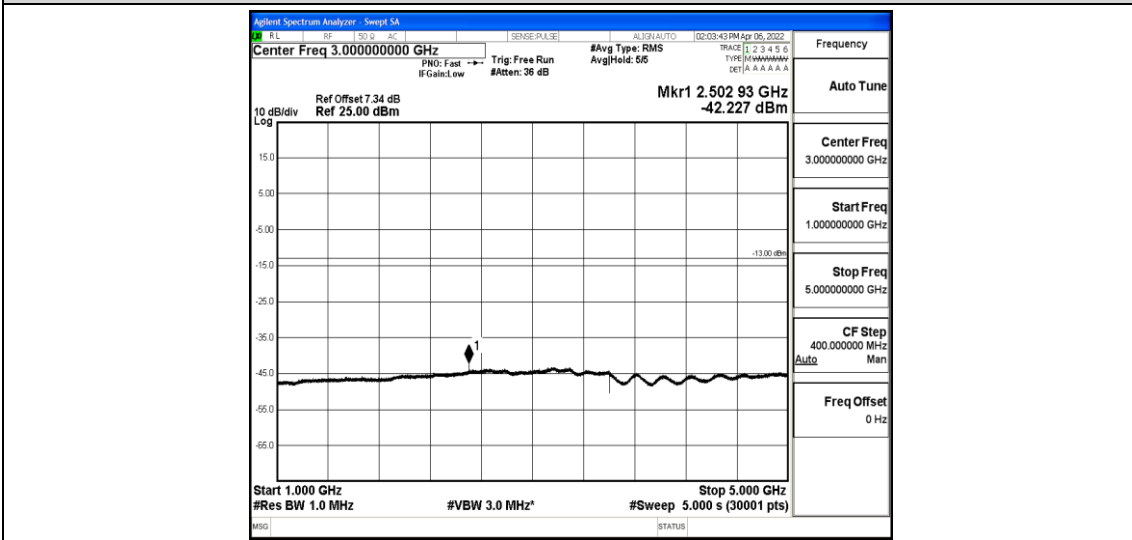

Band5-5MHz-16QAM-20525-1-0-Low-30-1000--37.85-PASS

Band5-5MHz-16QAM-20525-1-0-Low-1000-5000--42.23-PASS