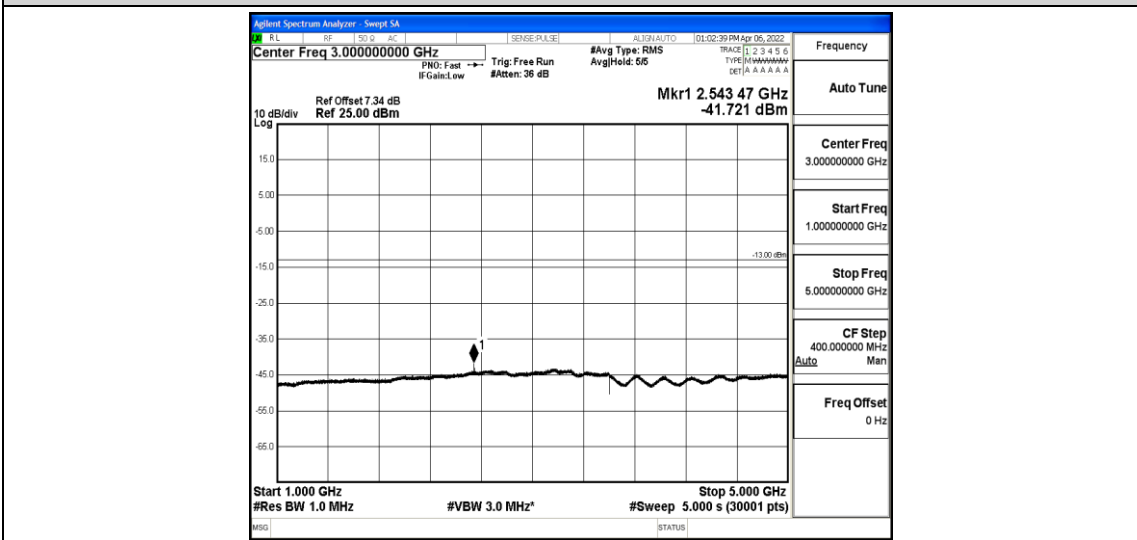

Band5-1.4MHz-16QAM-20643-1-0-High-30-1000--37.78-PASS

Band5-1.4MHz-16QAM-20643-1-0-High-1000-5000--41.72-PASS