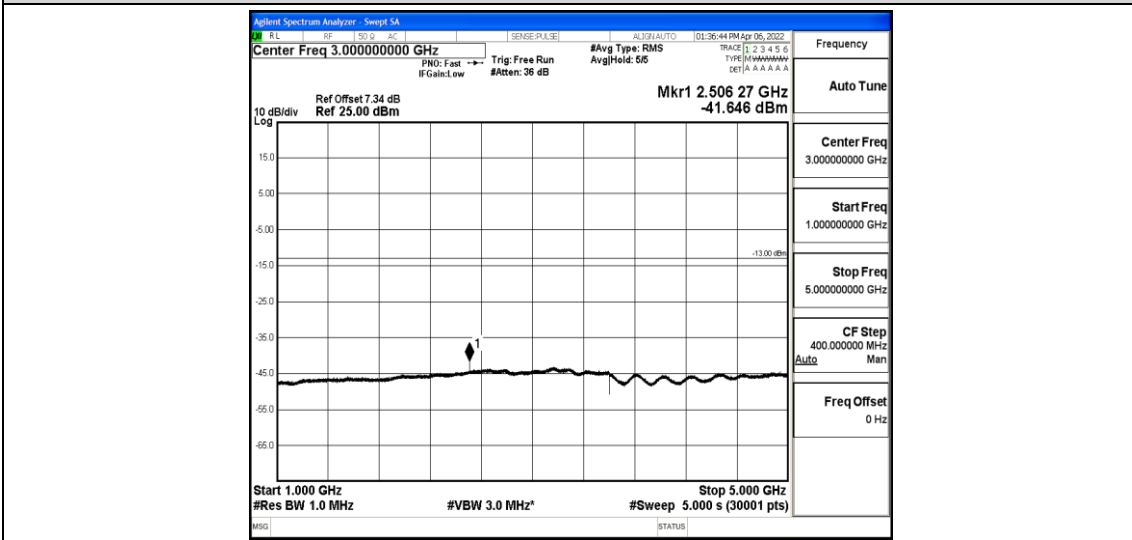

Band5-3MHz-QPSK-20525-1-0-Low-30-1000--37.61-PASS

Band5-3MHz-QPSK-20525-1-0-Low-1000-5000--41.65-PASS