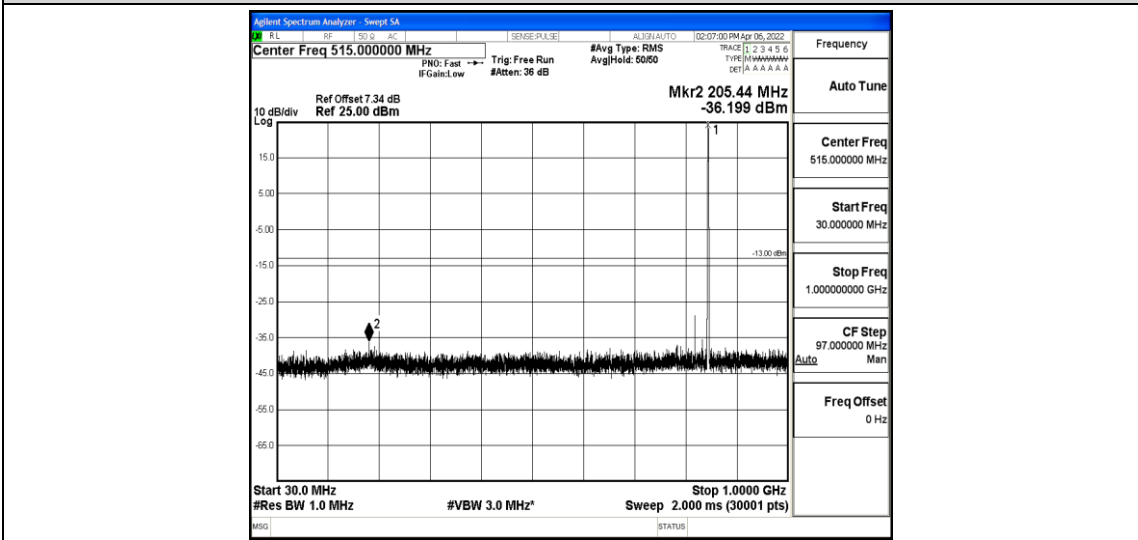

Band5-5MHz-16QAM-20525-1-0-Low-12000-26500--44.15-PASS

Band5-5MHz-16QAM-20625-1-0-High-30-1000--36.2-PASS