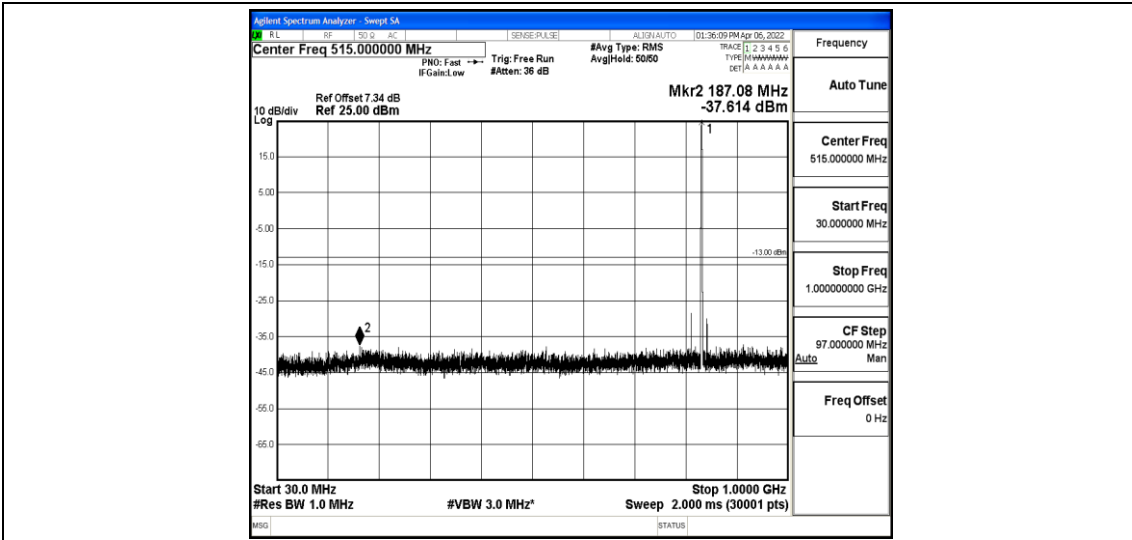

Band5-3MHz-QPSK-20415-1-0-Low-12000-26500--44.6-PASS

Band5-3MHz-QPSK-20525-1-0-Low-30-1000--37.61-PASS