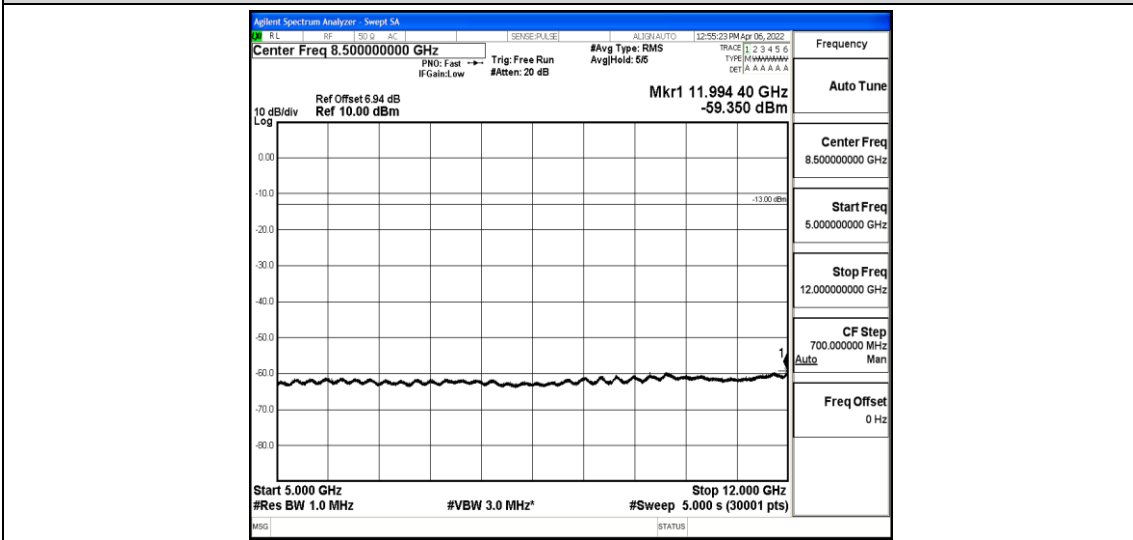

Band5-1.4MHz-QPSK-20643-1-0-High-5000-12000--58.95-PASS

Band5-1.4MHz-QPSK-20643-1-0-High-12000-26500--44.1-PASS

Band5-1.4MHz-16QAM-20407-1-0-Low-30-1000--36.46-PASS

Band5-1.4MHz-16QAM-20407-1-0-Low-1000-5000--43.45-PASS