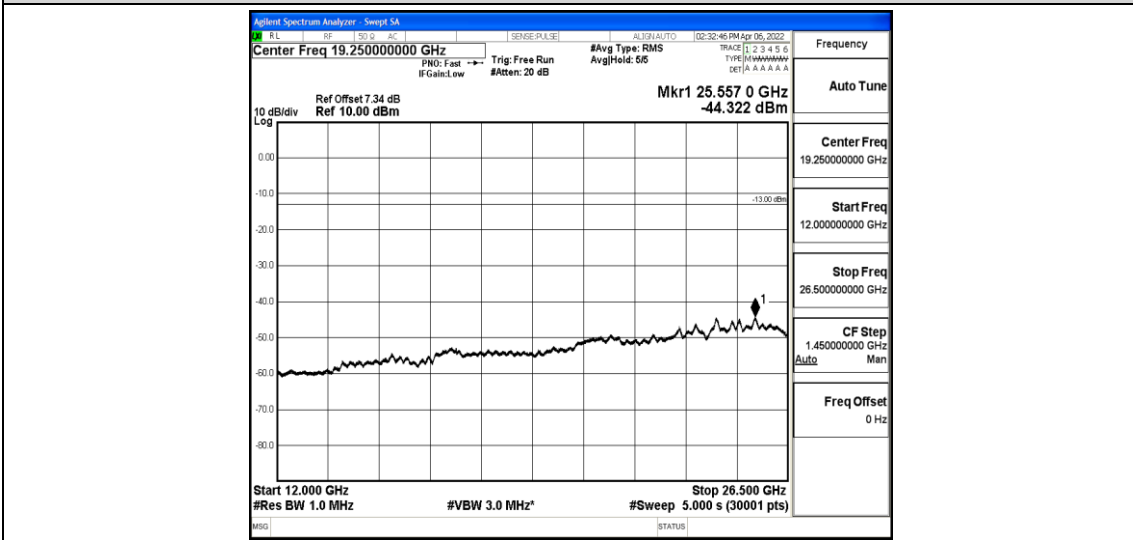

Band5-10MHz-QPSK-20600-1-0-High-5000-12000--58.96-PASS

Band5-10MHz-QPSK-20600-1-0-High-12000-26500--44.32-PASS