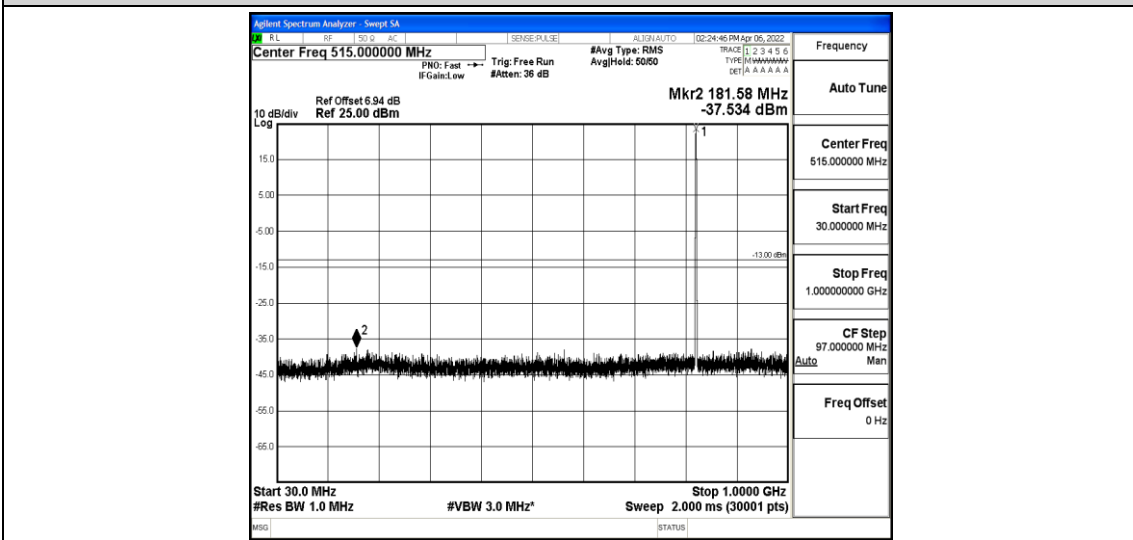

Band5-10MHz-QPSK-20600-1-0-High-12000-26500--44.32-PASS

Band5-10MHz-16QAM-20450-1-0-Low-30-1000--37.53-PASS