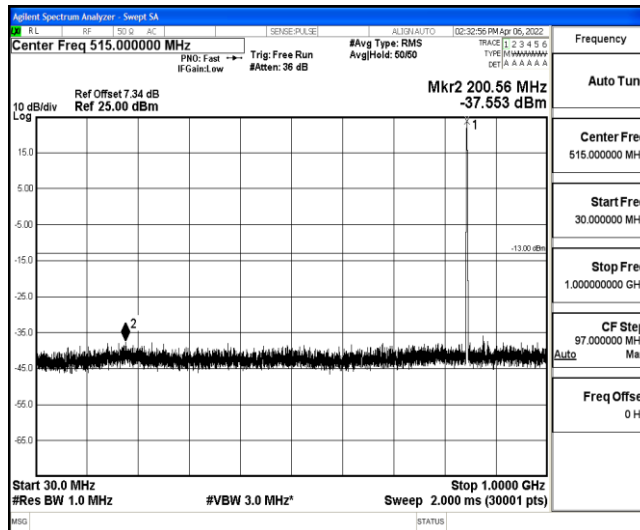

Band5-10MHz-16QAM-20525-1-0-Low-12000-26500--44.2-PASS

Band5-10MHz-16QAM-20600-1-0-High-30-1000--37.55-PASS