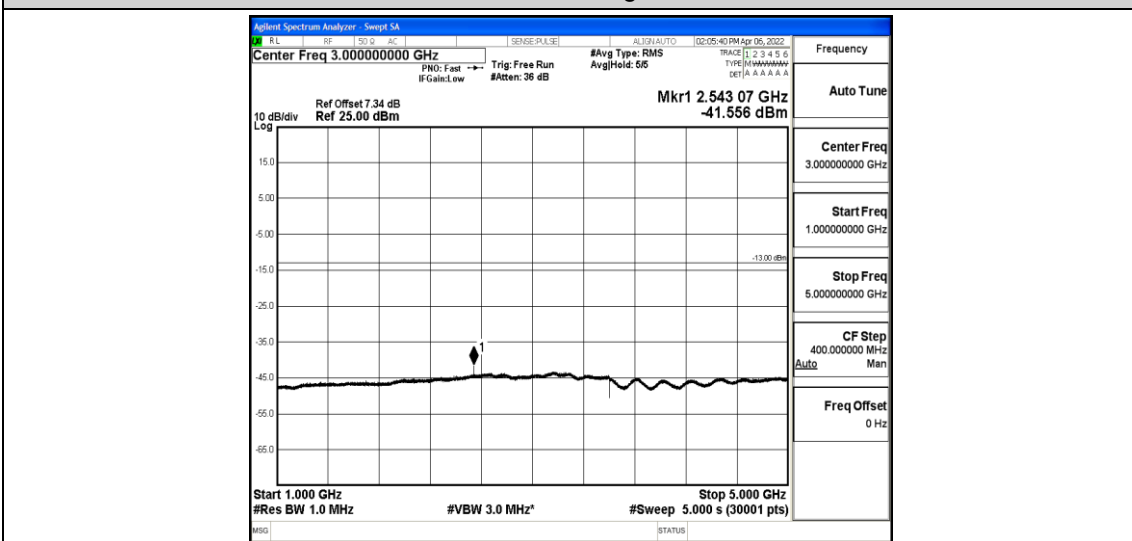

Band5-5MHz-QPSK-20625-1-0-High-30-1000--37.52-PASS

Band5-5MHz-QPSK-20625-1-0-High-1000-5000--41.56-PASS