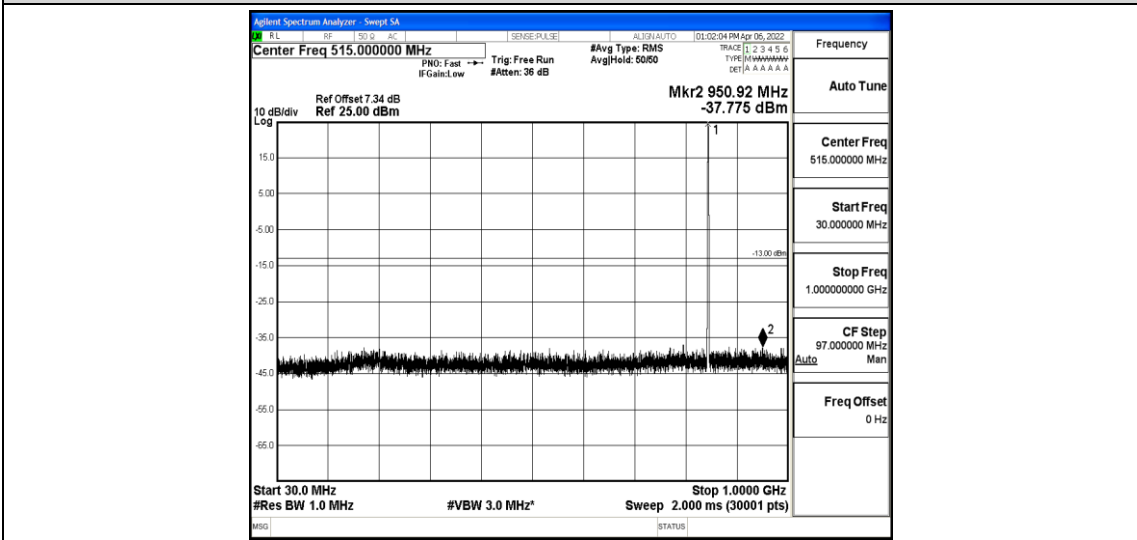

Band5-1.4MHz-16QAM-20525-1-0-Low-12000-26500--44.37-PASS

Band5-1.4MHz-16QAM-20643-1-0-High-30-1000--37.78-PASS