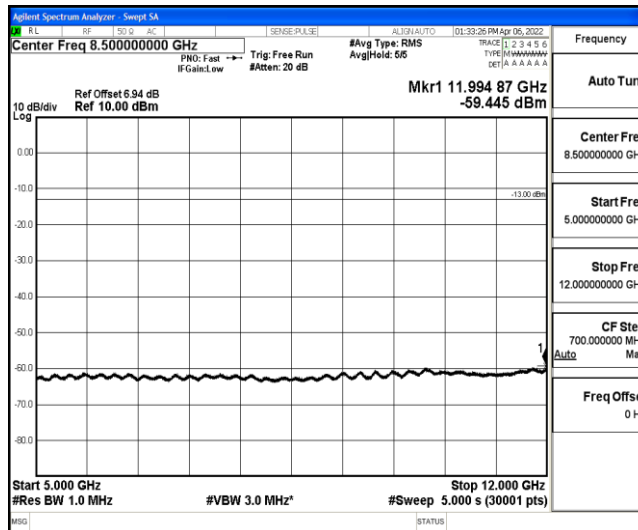

Band5-1.4MHz-16QAM-20643-1-0-High-5000-12000--58.94-PASS

Band5-1.4MHz-16QAM-20643-1-0-High-12000-26500--44.16-PASS

Band5-3MHz-QPSK-20415-1-0-Low-30-1000--38.18-PASS

Band5-3MHz-QPSK-20415-1-0-Low-1000-5000--43.35-PASS