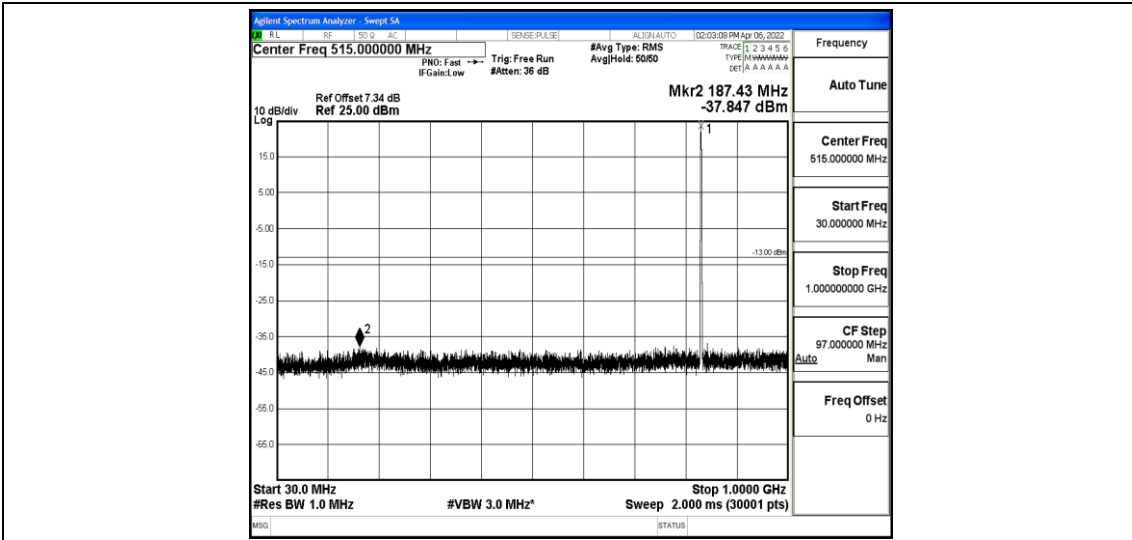

Band5-5MHz-16QAM-20425-1-0-Low-12000-26500--44.62-PASS

Band5-5MHz-16QAM-20525-1-0-Low-30-1000--37.85-PASS