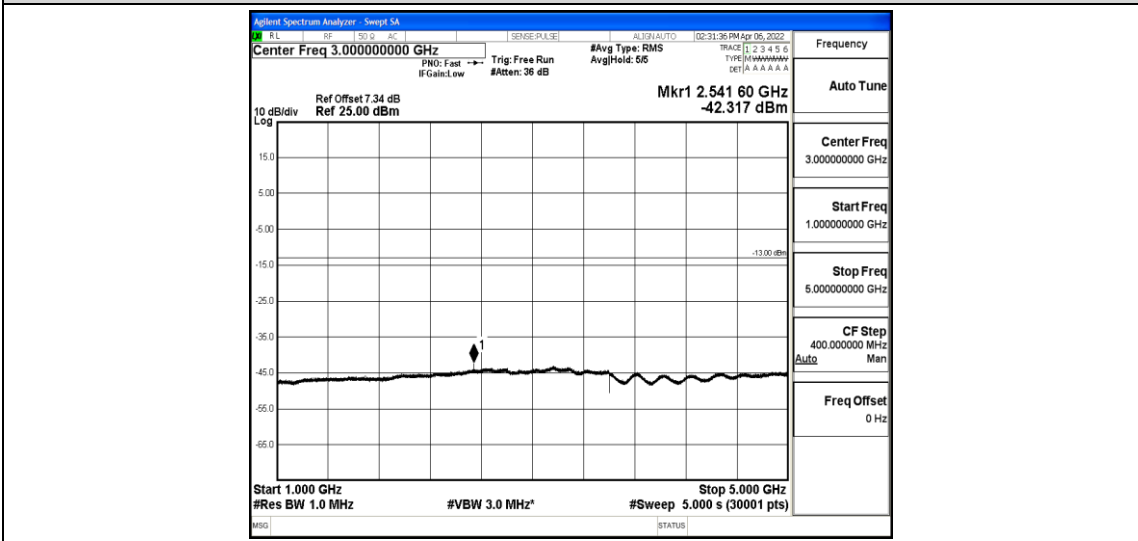

Band5-10MHz-QPSK-20600-1-0-High-30-1000--37.97-PASS

Band5-10MHz-QPSK-20600-1-0-High-1000-5000--42.32-PASS