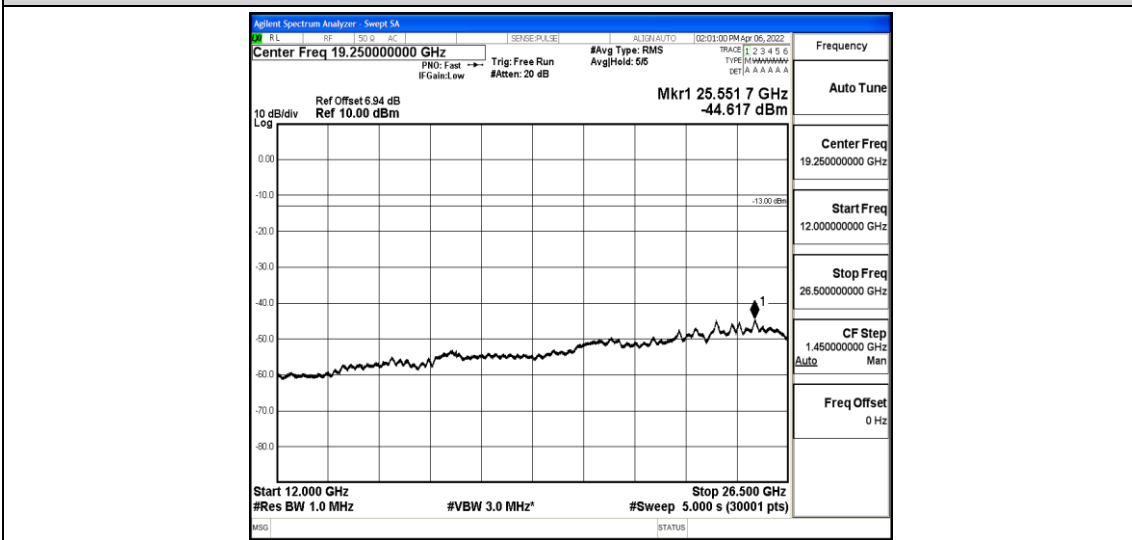

Band5-5MHz-16QAM-20425-1-0-Low-5000-12000--59.52-PASS

Band5-5MHz-16QAM-20425-1-0-Low-12000-26500--44.62-PASS