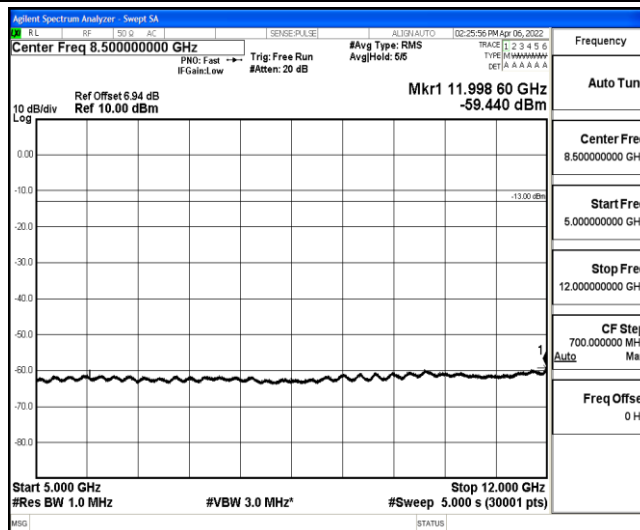

Band5-10MHz-QPSK-20600-1-0-High-5000-12000--58.96-PASS

Band5-10MHz-QPSK-20600-1-0-High-12000-26500--44.32-PASS

Band5-10MHz-16QAM-20450-1-0-Low-30-1000--37.53-PASS

Band5-10MHz-16QAM-20450-1-0-Low-1000-5000--43.15-PASS