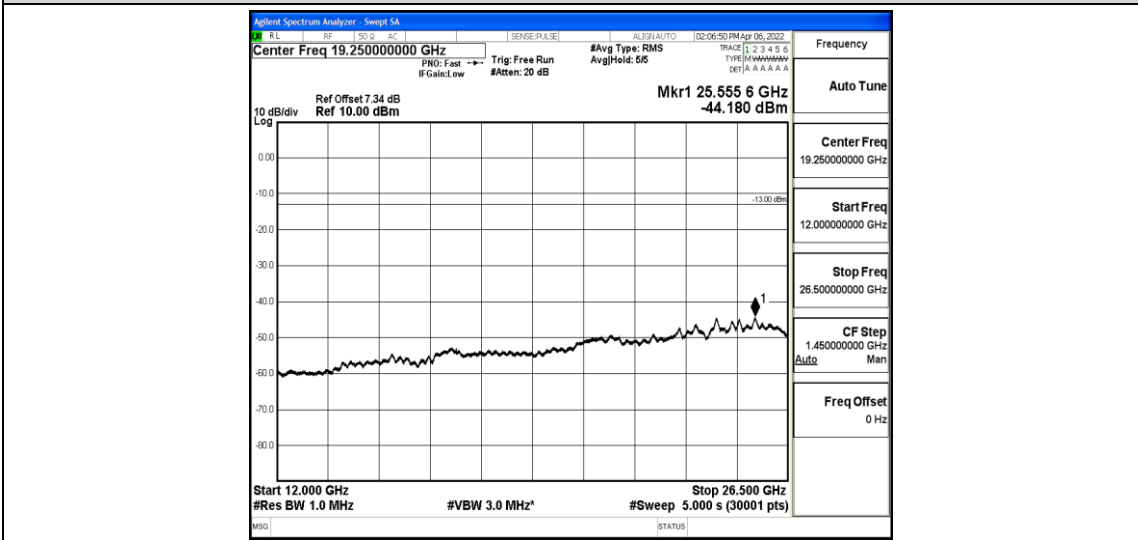

Band5-5MHz-QPSK-20625-1-0-High-5000-12000--58.47-PASS

Band5-5MHz-QPSK-20625-1-0-High-12000-26500--44.18-PASS