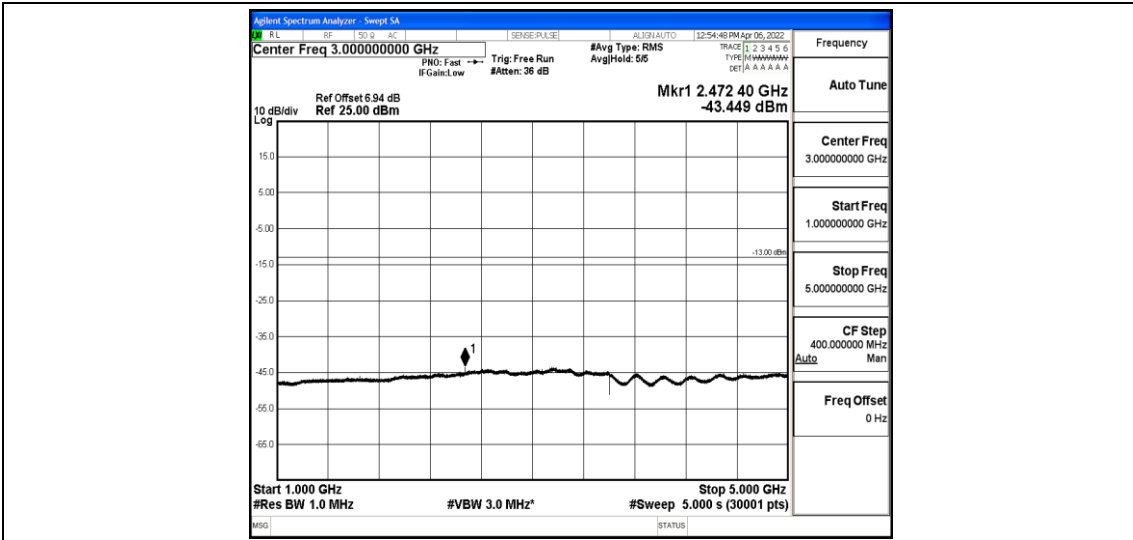

Band5-1.4MHz-QPSK-20643-1-0-High-5000-12000--58.95-PASS

Band5-1.4MHz-QPSK-20643-1-0-High-12000-26500--44.1-PASS

Band5-1.4MHz-16QAM-20407-1-0-Low-30-1000--36.46-PASS

Band5-1.4MHz-16QAM-20407-1-0-Low-1000-5000--43.45-PASS