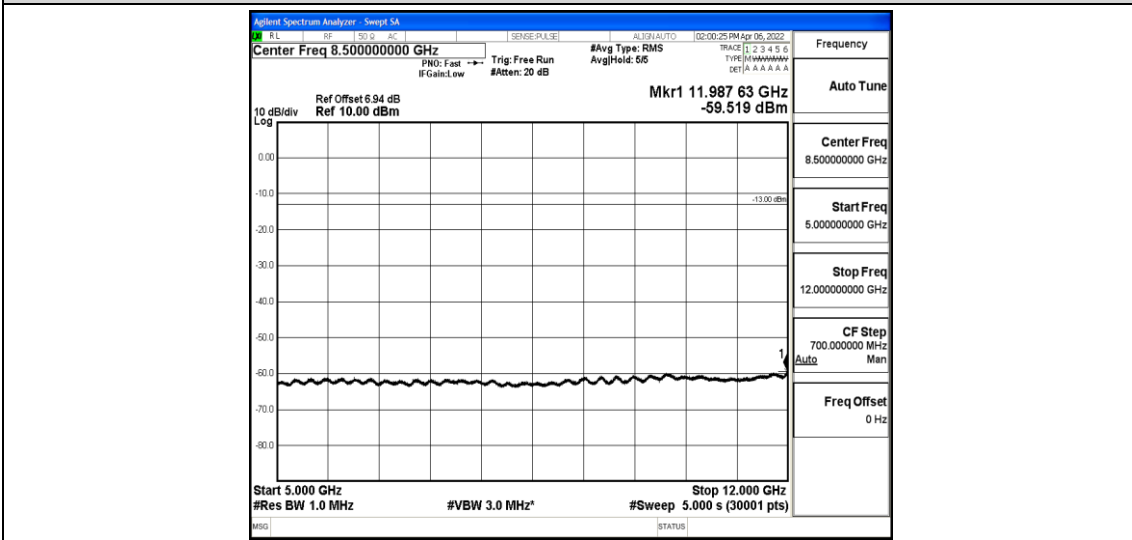

Band5-5MHz-QPSK-20625-1-0-High-5000-12000--58.47-PASS

Band5-5MHz-QPSK-20625-1-0-High-12000-26500--44.18-PASS

Band5-5MHz-16QAM-20425-1-0-Low-30-1000--36.87-PASS

Band5-5MHz-16QAM-20425-1-0-Low-1000-5000--42.69-PASS