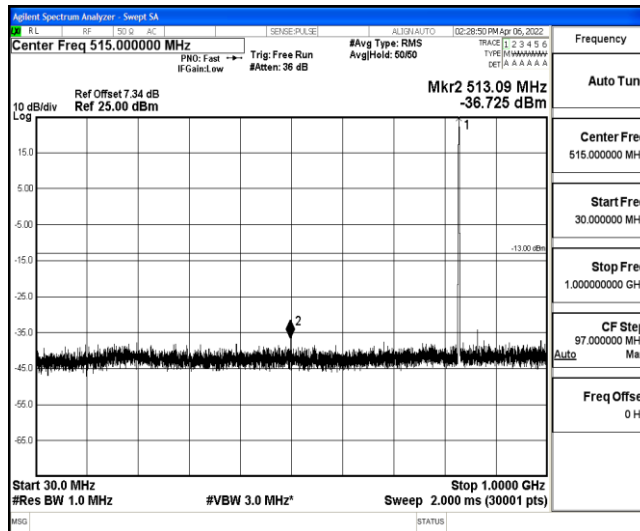

Band5-10MHz-16QAM-20450-1-0-Low-12000-26500--44.55-PASS

Band5-10MHz-16QAM-20525-1-0-Low-30-1000--36.73-PASS