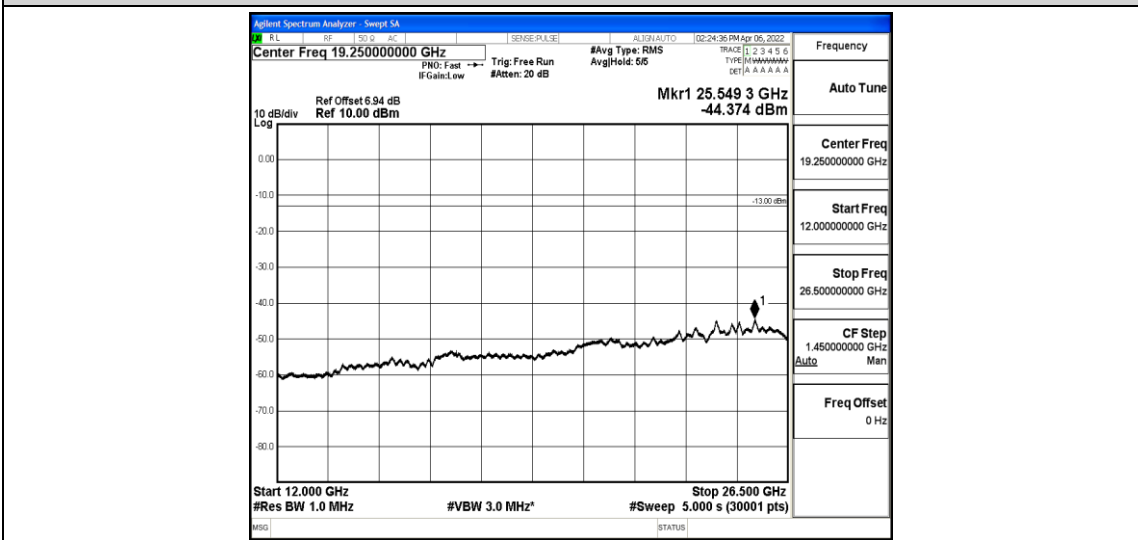

Band5-10MHz-QPSK-20450-1-0-Low-5000-12000--59.43-PASS

Band5-10MHz-QPSK-20450-1-0-Low-12000-26500--44.37-PASS