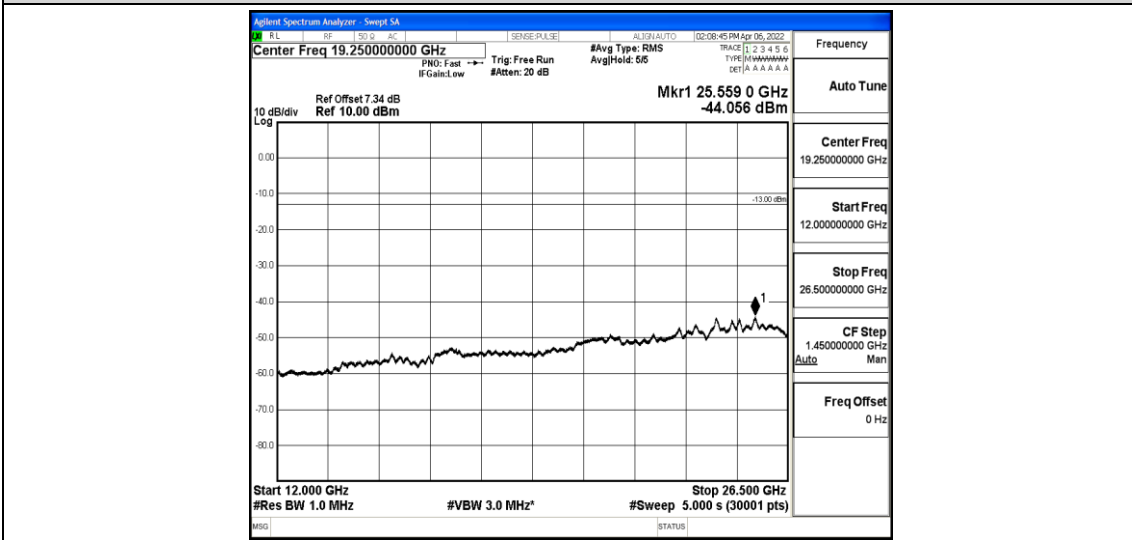

Band5-5MHz-16QAM-20625-1-0-High-5000-12000--59.02-PASS

Band5-5MHz-16QAM-20625-1-0-High-12000-26500--44.06-PASS