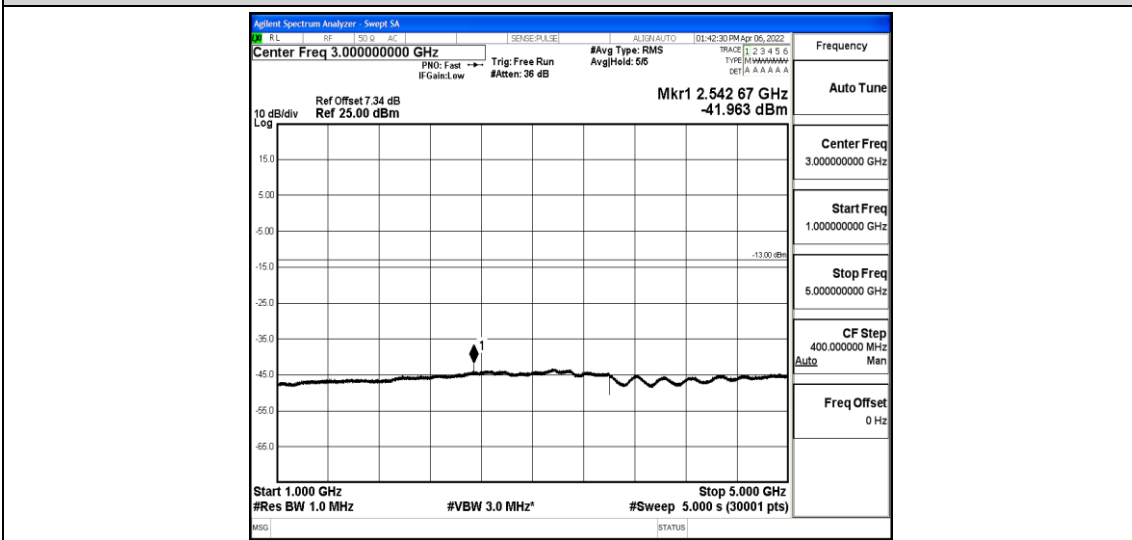

Band5-3MHz-16QAM-20635-1-0-High-30-1000--36.11-PASS

Band5-3MHz-16QAM-20635-1-0-High-1000-5000--41.96-PASS