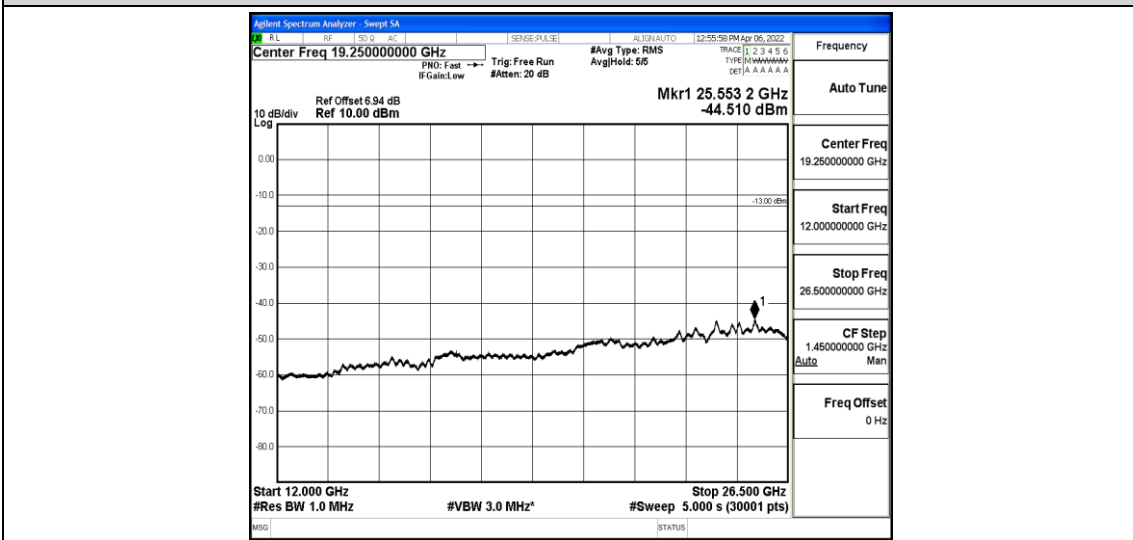

Band5-1.4MHz-QPSK-20643-1-0-High-5000-12000--58.95-PASS

Band5-1.4MHz-QPSK-20643-1-0-High-12000-26500--44.1-PASS

Band5-1.4MHz-16QAM-20407-1-0-Low-30-1000--36.46-PASS

Band5-1.4MHz-16QAM-20407-1-0-Low-1000-5000--43.45-PASS

Band5-1.4MHz-16QAM-20407-1-0-Low-5000-12000--59.35-PASS

Band5-1.4MHz-16QAM-20407-1-0-Low-12000-26500--44.51-PASS

Band5-1.4MHz-16QAM-20525-1-0-Low-30-1000--36.14-PASS

Band5-1.4MHz-16QAM-20525-1-0-Low-1000-5000--42.49-PASS