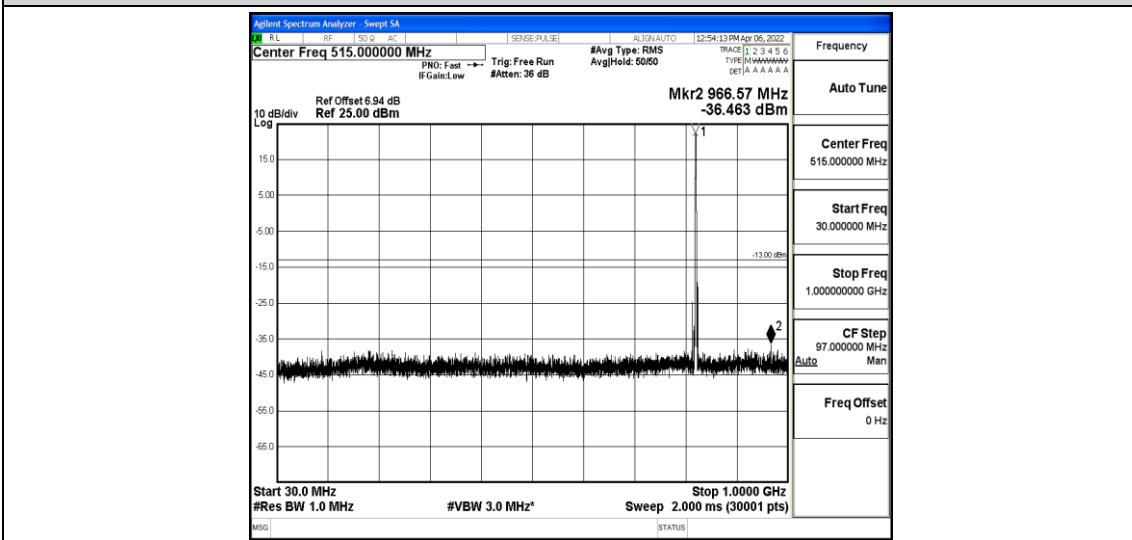

Band5-1.4MHz-QPSK-20643-1-0-High-5000-12000--58.95-PASS

Band5-1.4MHz-QPSK-20643-1-0-High-12000-26500--44.1-PASS

Band5-1.4MHz-16QAM-20407-1-0-Low-30-1000--36.46-PASS

Band5-1.4MHz-16QAM-20407-1-0-Low-1000-5000--43.45-PASS