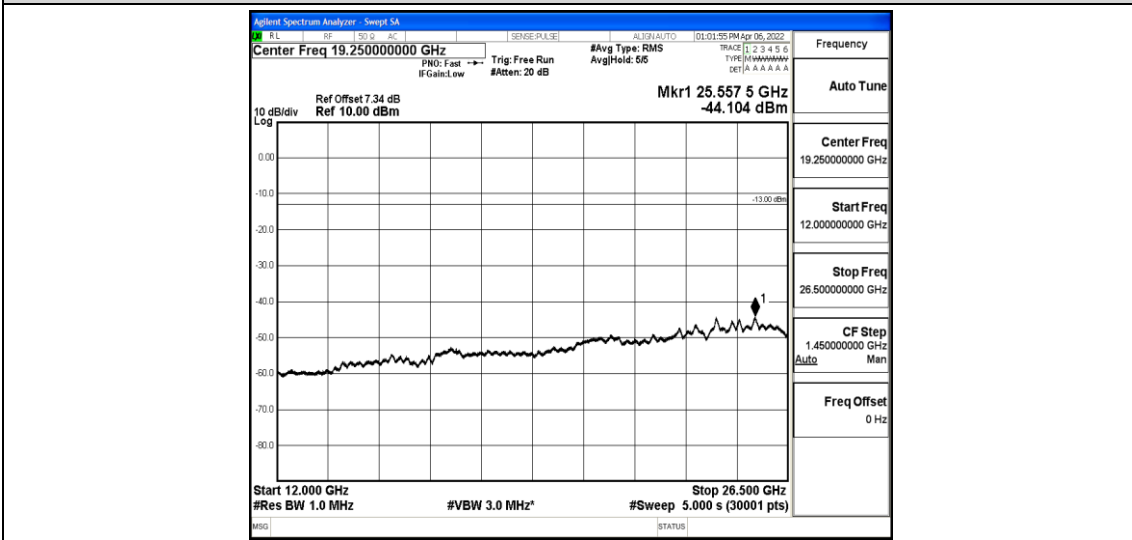

Band5-1.4MHz-QPSK-20643-1-0-High-5000-12000--58.95-PASS

Band5-1.4MHz-QPSK-20643-1-0-High-12000-26500--44.1-PASS

Band5-1.4MHz-16QAM-20407-1-0-Low-30-1000--36.46-PASS

Band5-1.4MHz-16QAM-20407-1-0-Low-1000-5000--43.45-PASS