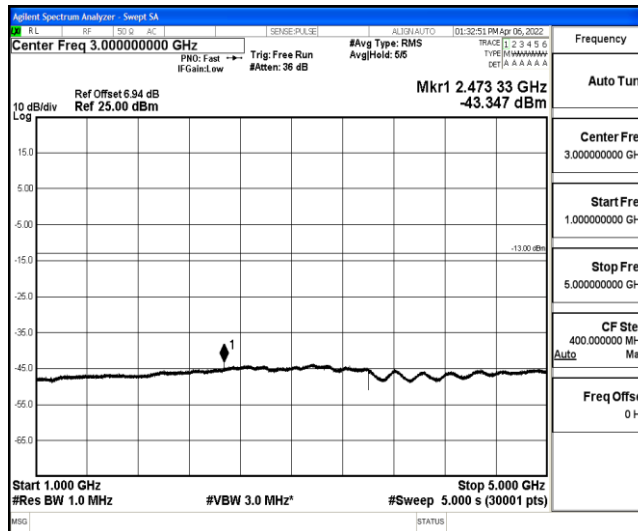

Band5-3MHz-QPSK-20415-1-0-Low-30-1000--38.18-PASS

Band5-3MHz-QPSK-20415-1-0-Low-1000-5000--43.35-PASS