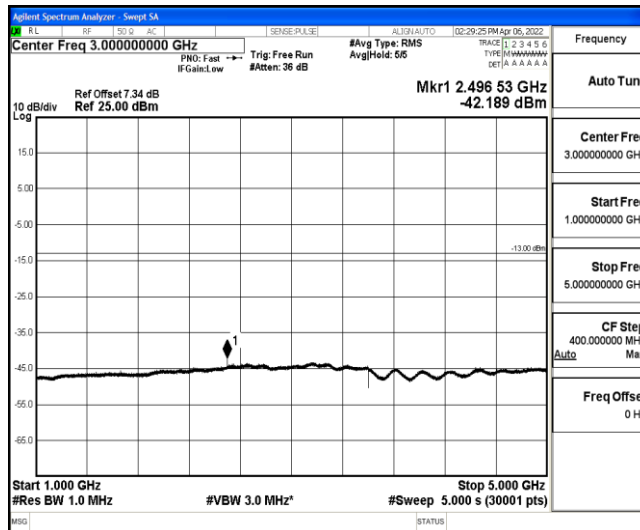

Band5-10MHz-16QAM-20525-1-0-Low-30-1000--36.73-PASS

Band5-10MHz-16QAM-20525-1-0-Low-1000-5000--42.19-PASS