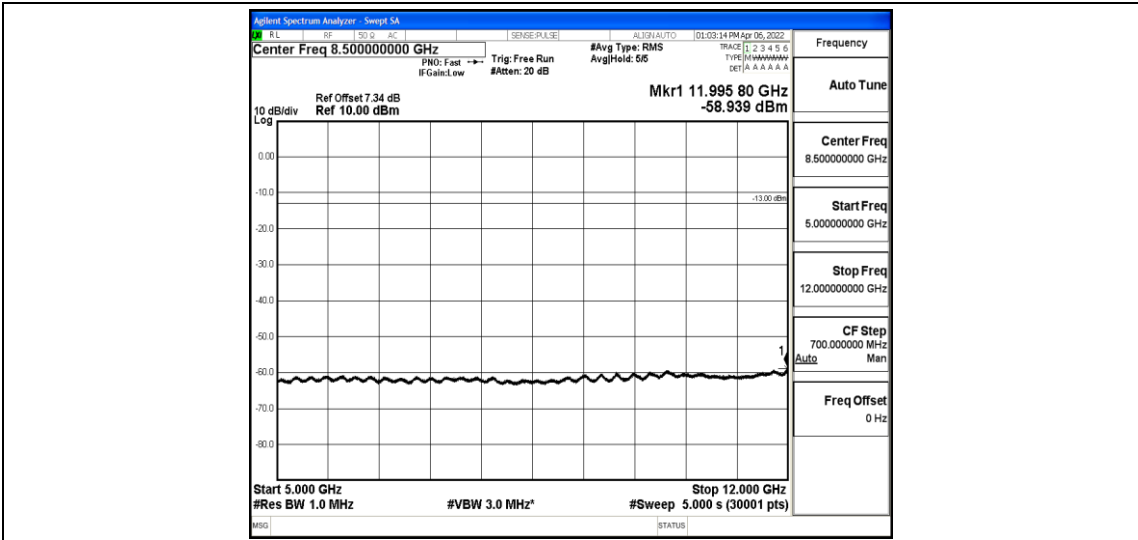

Band5-1.4MHz-16QAM-20525-1-0-Low-5000-12000--59.05-PASS

Band5-1.4MHz-16QAM-20525-1-0-Low-12000-26500--44.37-PASS

Band5-1.4MHz-16QAM-20643-1-0-High-30-1000--37.78-PASS

Band5-1.4MHz-16QAM-20643-1-0-High-1000-5000--41.72-PASS