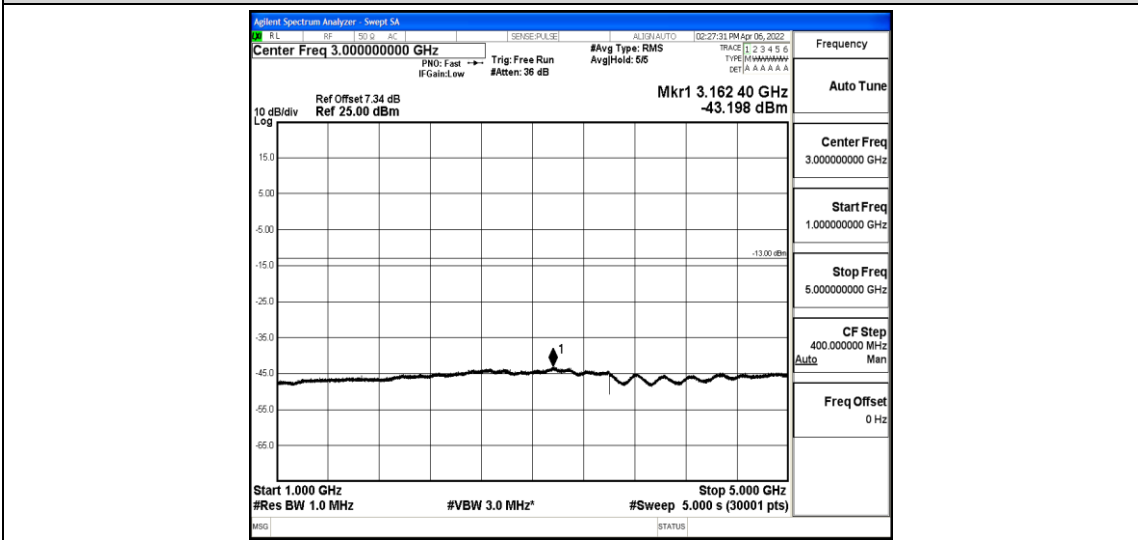

Band5-10MHz-QPSK-20525-1-0-Low-30-1000--35.43-PASS

Band5-10MHz-QPSK-20525-1-0-Low-1000-5000--43.2-PASS