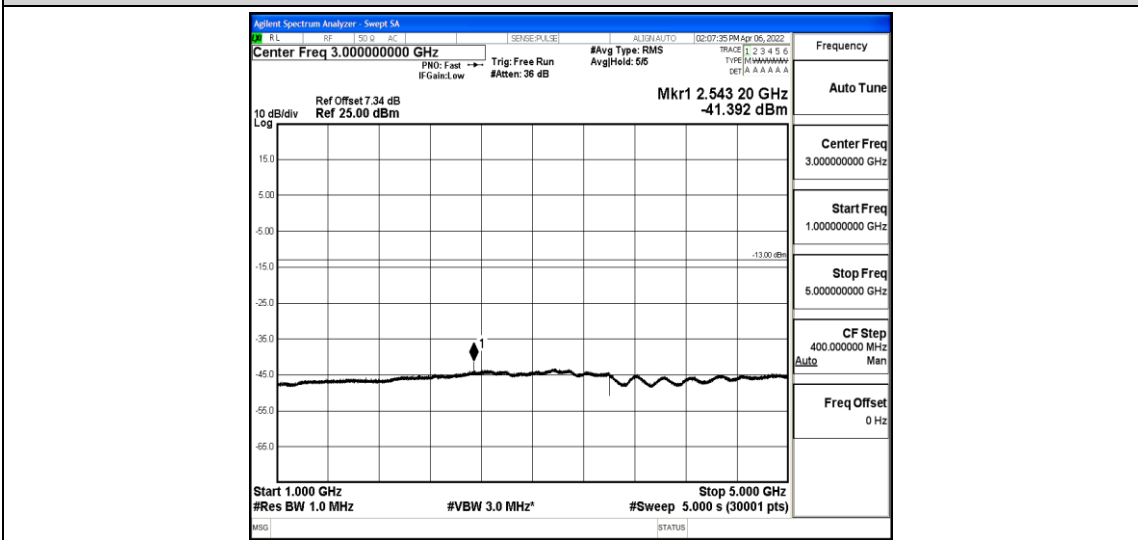

Band5-5MHz-16QAM-20625-1-0-High-30-1000--36.2-PASS

Band5-5MHz-16QAM-20625-1-0-High-1000-5000--41.39-PASS