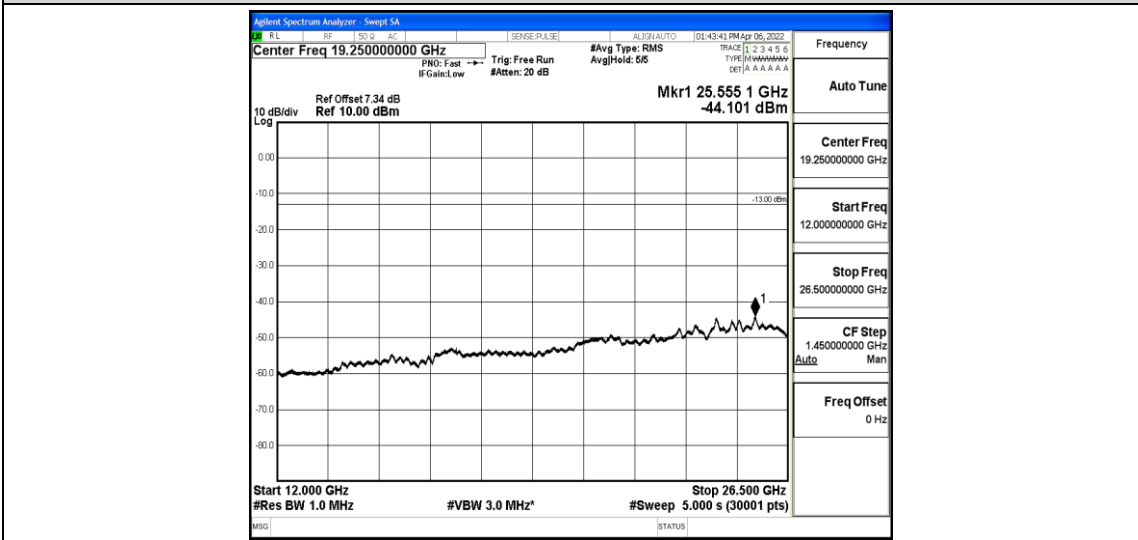

Band5-3MHz-16QAM-20635-1-0-High-5000-12000--59.02-PASS

Band5-3MHz-16QAM-20635-1-0-High-12000-26500--44.1-PASS