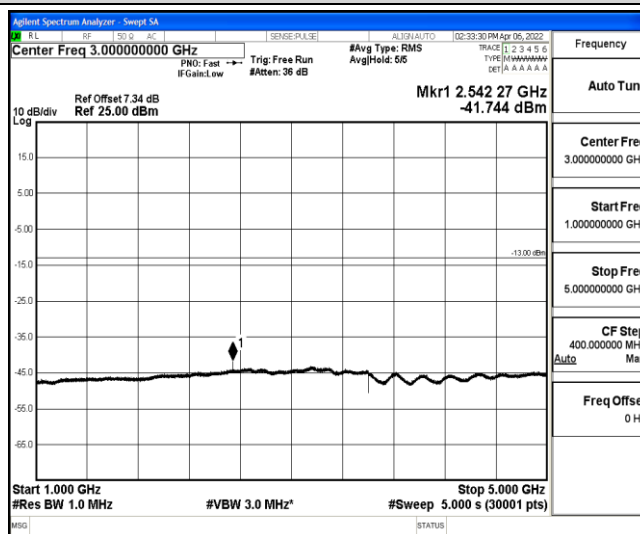

Band5-10MHz-16QAM-20600-1-0-High-30-1000--37.55-PASS

Band5-10MHz-16QAM-20600-1-0-High-1000-5000--41.74-PASS