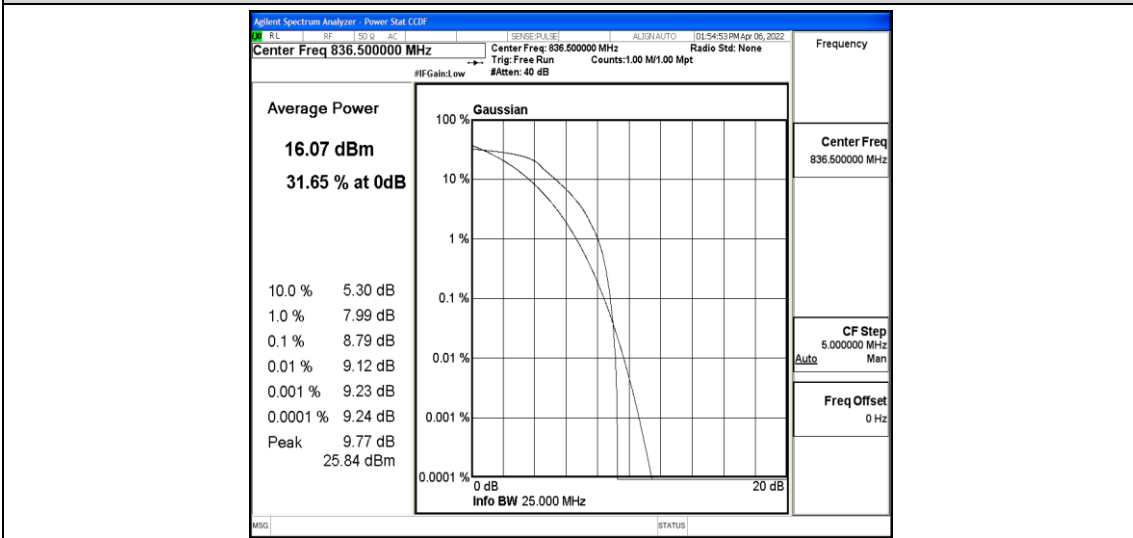

Band5-5MHz-QPSK-20425-6-0-Low-9.14-<=13-PASS

Band5-5MHz-QPSK-20525-6-0-Low-8.39-<=13-PASS

Band5-5MHz-QPSK-20625-6-0-Low-12.36-<=13-PASS

Band5-5MHz-16QAM-20425-6-0-Low-11.09-<=13-PASS

Band5-5MHz-16QAM-20525-6-0-Low-8.79-<=13-PASS