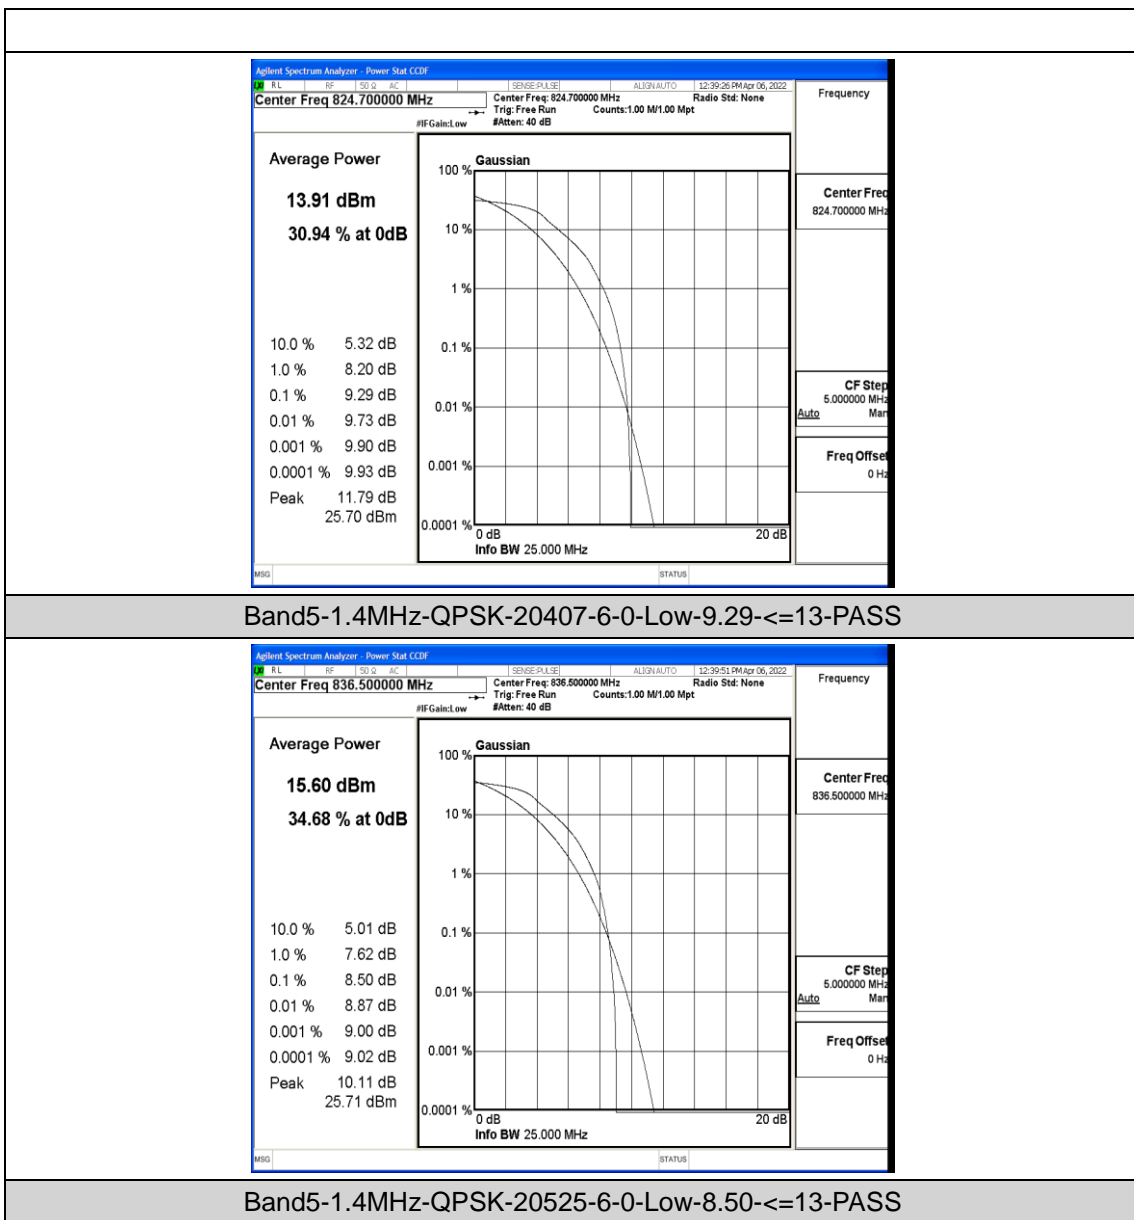

Test Graphs