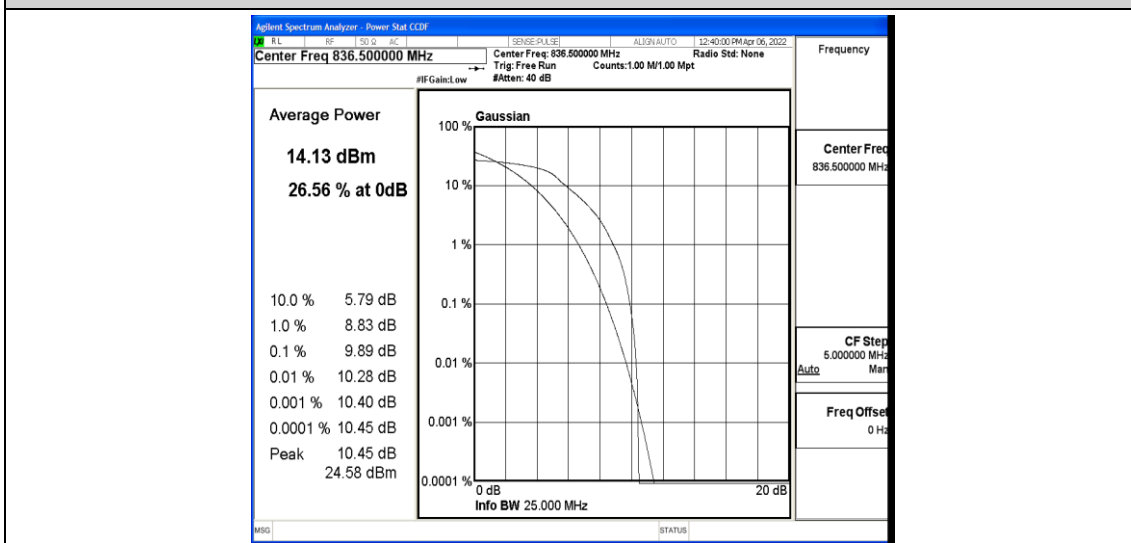

Test Graphs

Band5-1.4MHz-QPSK-20643-6-0-Low-9.79-<=13-PASS

Band5-1.4MHz-16QAM-20407-6-0-Low-10.04-<=13-PASS

Band5-1.4MHz-16QAM-20525-6-0-Low-9.89-<=13-PASS

Band5-1.4MHz-16QAM-20643-6-0-Low-9.96-<=13-PASS

Band5-3MHz-QPSK-20415-6-0-Low-9.08-<=13-PASS