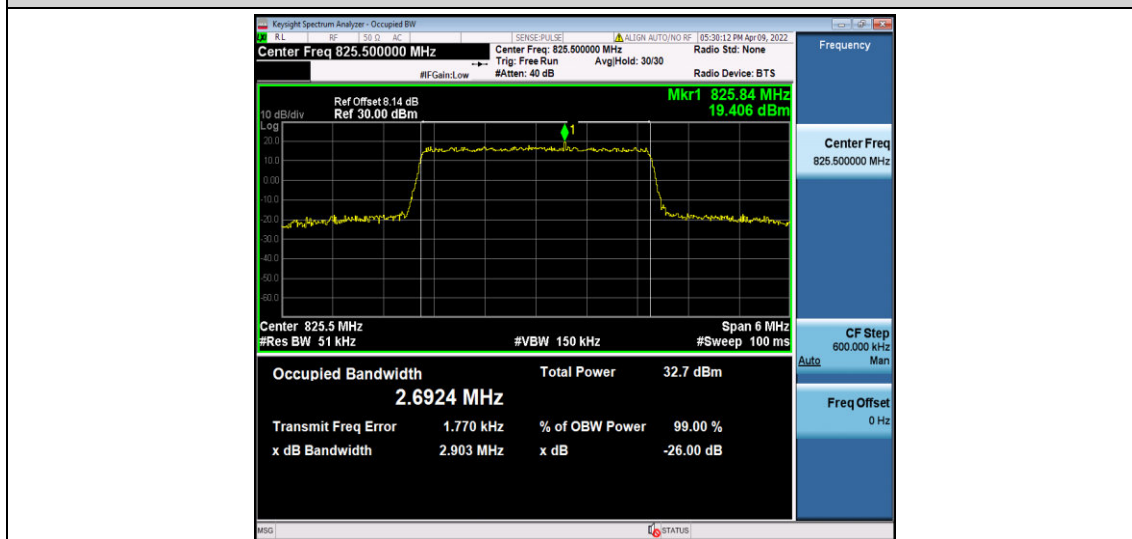

Test Graphs

Band5-1.4MHz-QPSK-20407-6RB#0-1.0957

Band5-1.4MHz-QPSK-20525-6RB#0-1.0920

Band5-1.4MHz-QPSK-20643-6RB#0-1.0943

Band5-1.4MHz-16QAM-20407-6RB#0-1.0864

Band5-1.4MHz-16QAM-20525-6RB#0-1.0988

Band5-1.4MHz-16QAM-20643-6RB#0-1.1002