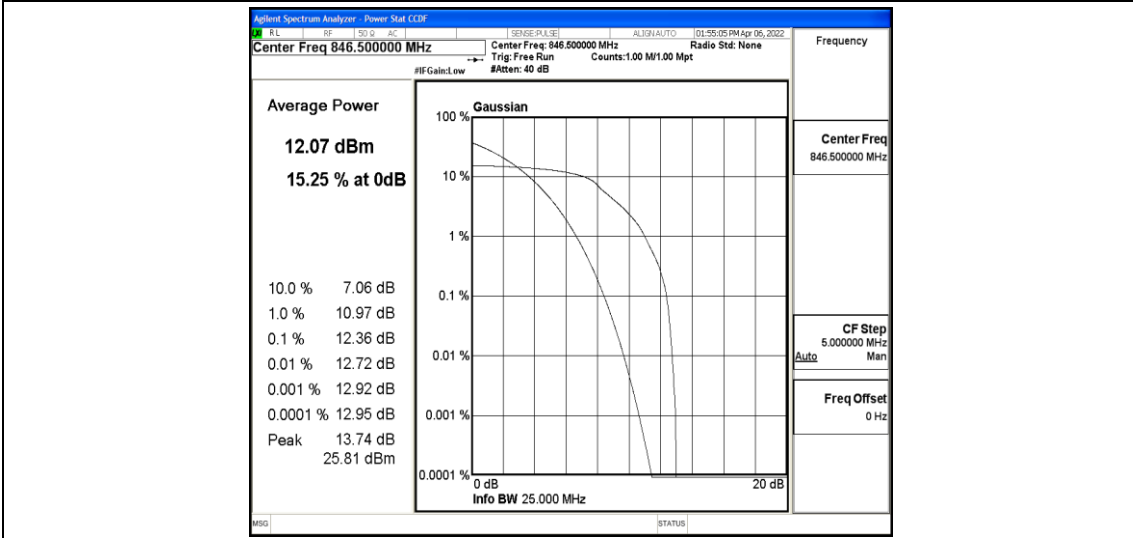

Band5-5MHz-QPSK-20525-6-0-Low-8.39-<=13-PASS