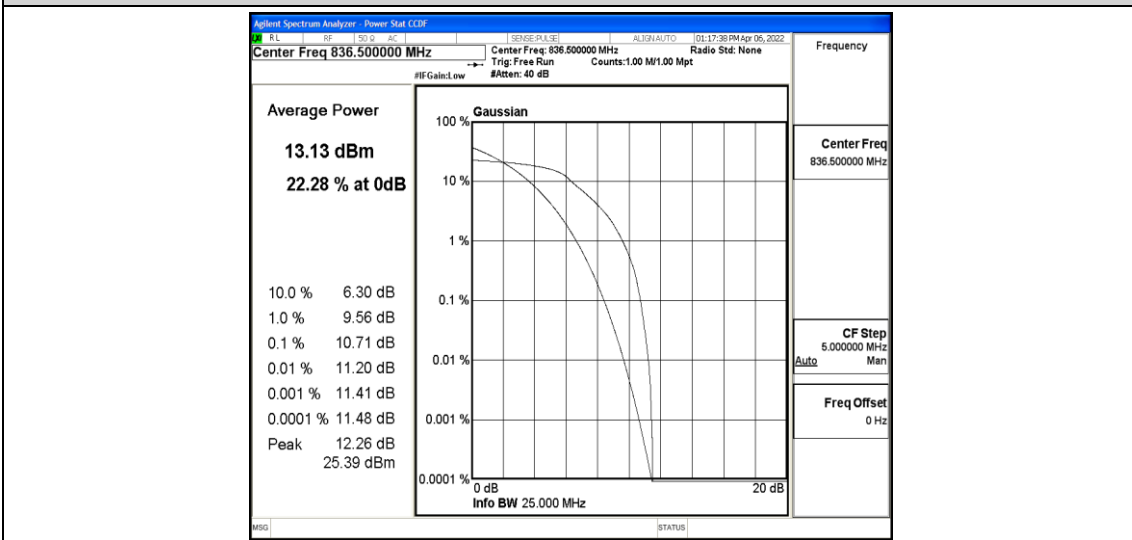

Band5-3MHz-16QAM-20415-6-0-Low-10.50-<=13-PASS