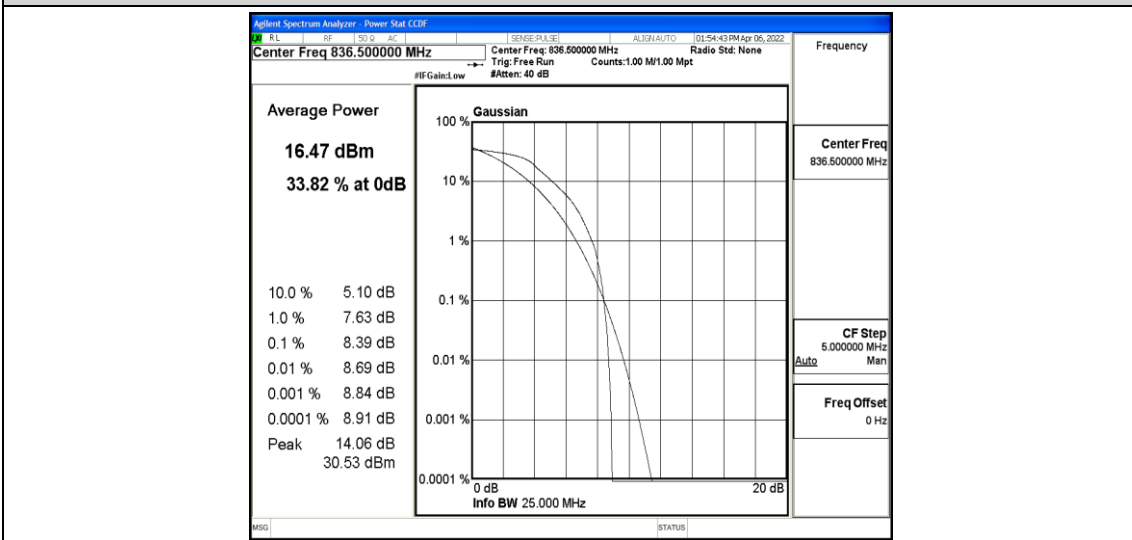

Band5-5MHz-QPSK-20425-6-0-Low-9.14-<=13-PASS