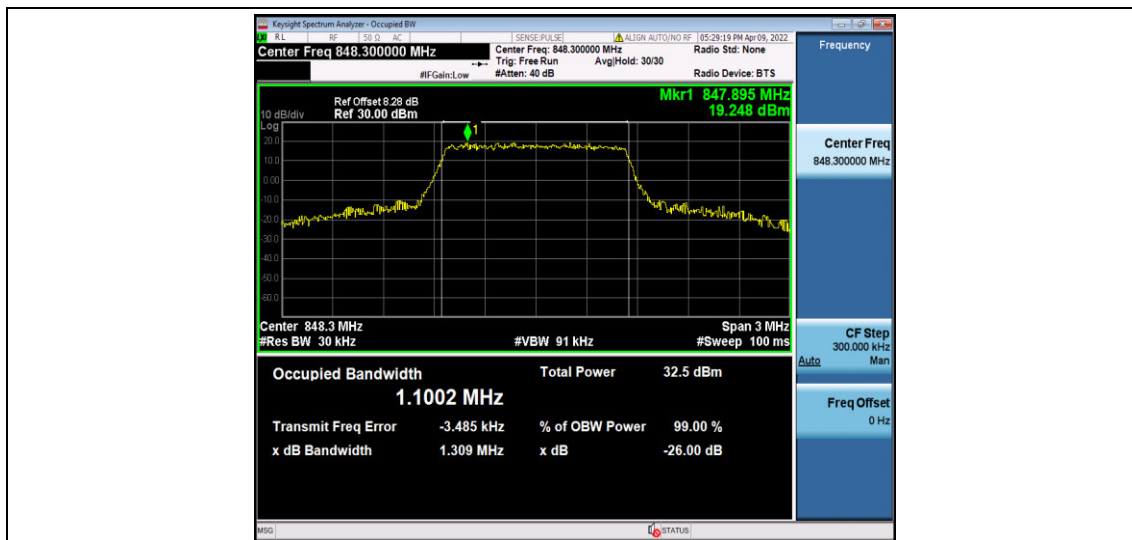

Test Graphs

Band5-1.4MHz-QPSK-20407-6RB#0-1.0957

Band5-1.4MHz-QPSK-20525-6RB#0-1.0920

Band5-1.4MHz-QPSK-20643-6RB#0-1.0943

Band5-1.4MHz-16QAM-20407-6RB#0-1.0864

Band5-1.4MHz-16QAM-20525-6RB#0-1.0988

Band5-1.4MHz-16QAM-20643-6RB#0-1.1002