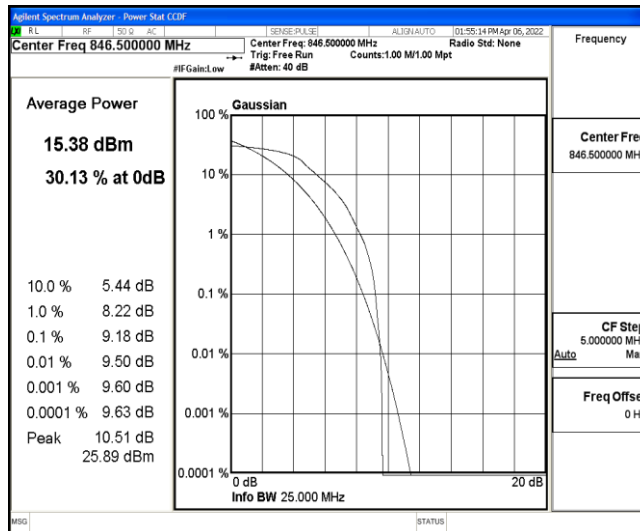

Band5-5MHz-QPSK-20425-6-0-Low-9.14-<=13-PASS

Band5-5MHz-QPSK-20525-6-0-Low-8.39-<=13-PASS

Band5-5MHz-QPSK-20625-6-0-Low-12.36-<=13-PASS

Band5-5MHz-16QAM-20425-6-0-Low-11.09-<=13-PASS

Band5-5MHz-16QAM-20525-6-0-Low-8.79-<=13-PASS