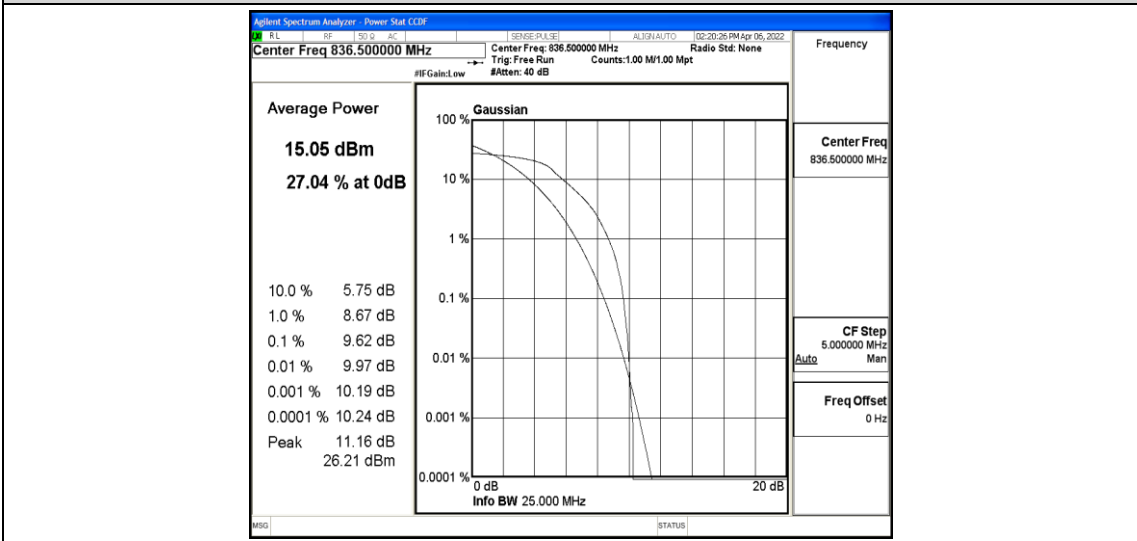

Band5-5MHz-16QAM-20625-6-0-Low-9.18-<=13-PASS

Band5-10MHz-QPSK-20450-6-0-Low-8.97-<=13-PASS

Band5-10MHz-QPSK-20525-6-0-Low-8.87-<=13-PASS

Band5-10MHz-QPSK-20600-6-0-Low-9.96-<=13-PASS

Band5-10MHz-16QAM-20450-6-0-Low-10.70-<=13-PASS