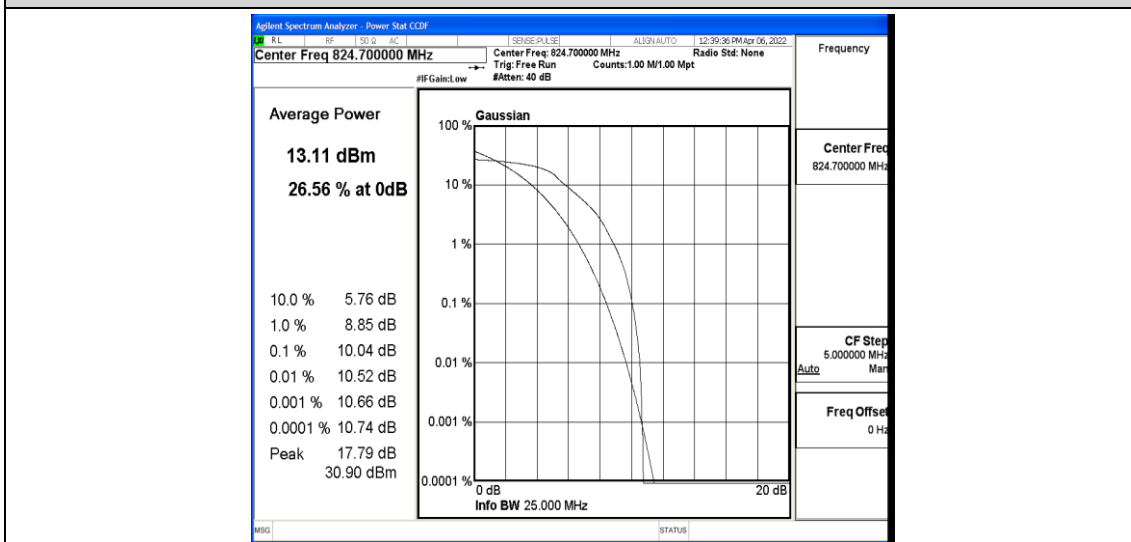

Band5-1.4MHz-QPSK-20643-6-0-Low-9.79-<=13-PASS