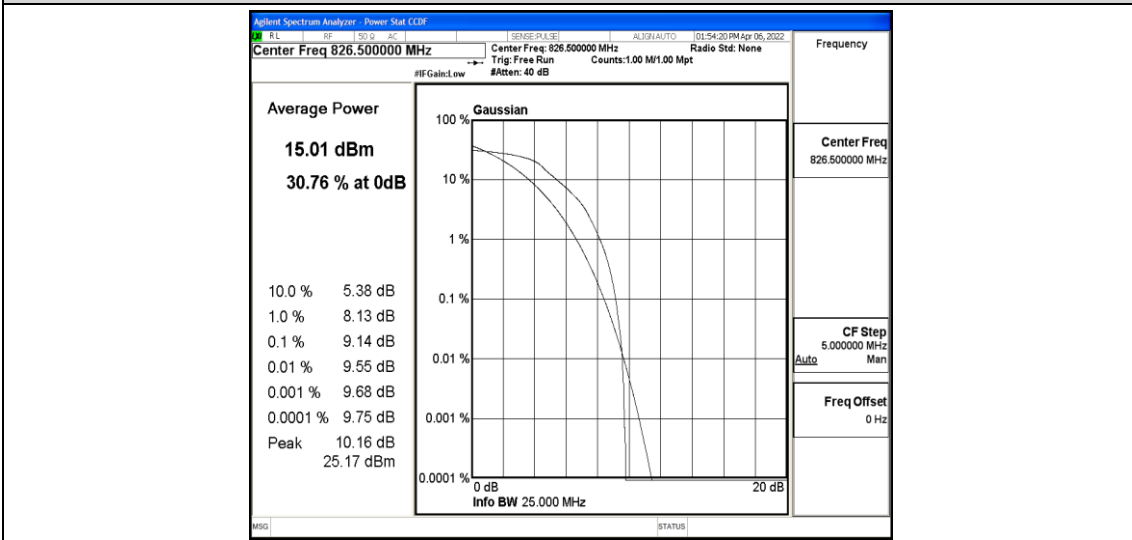

Band5-3MHz-QPSK-20525-6-0-Low-10.47-<=13-PASS

Band5-3MHz-QPSK-20635-6-0-Low-9.82-<=13-PASS

Band5-3MHz-16QAM-20415-6-0-Low-10.50-<=13-PASS

Band5-3MHz-16QAM-20525-6-0-Low-10.71-<=13-PASS

Band5-3MHz-16QAM-20635-6-0-Low-9.51-<=13-PASS