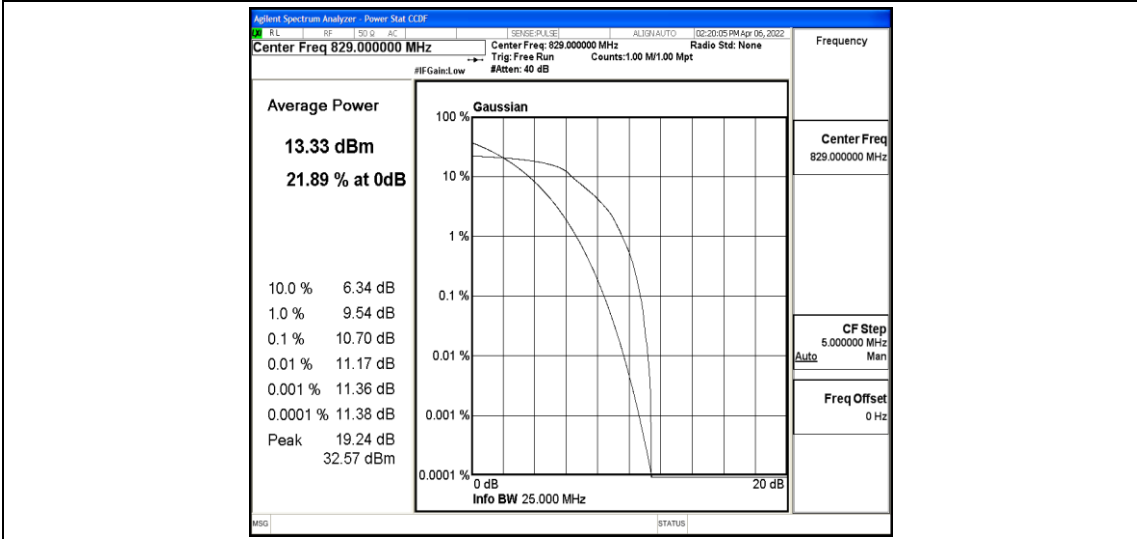

Band5-10MHz-QPSK-20600-6-0-Low-9.96-<=13-PASS