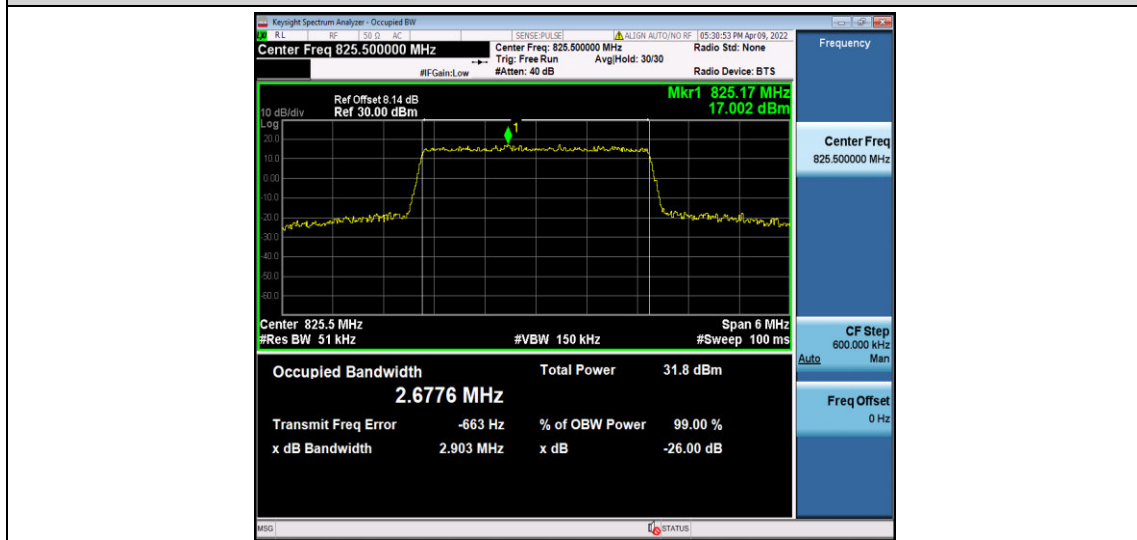

Band5-3MHz-QPSK-20635-15RB#0-2.6880