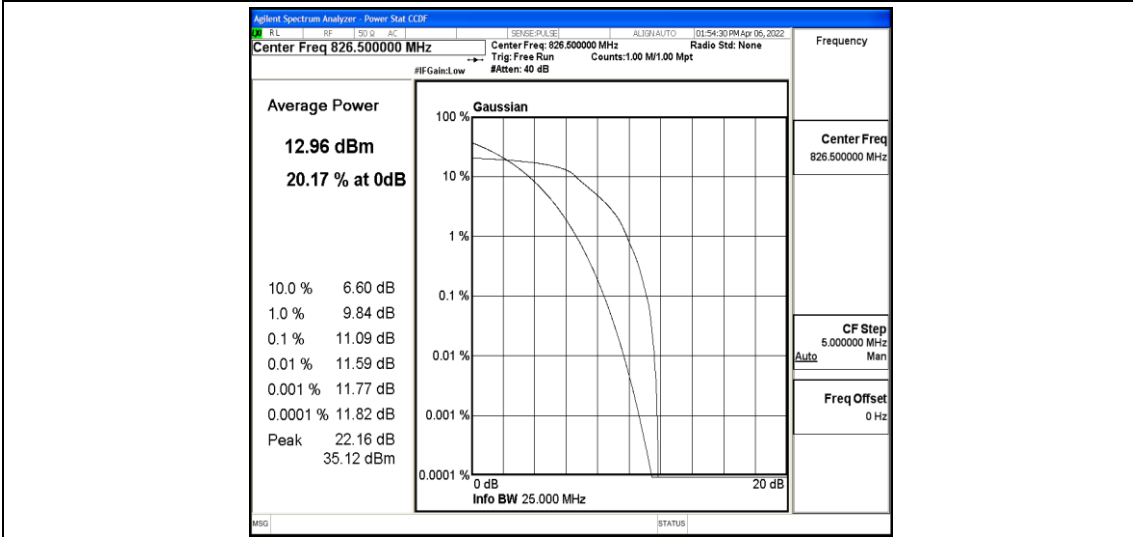

Band5-5MHz-QPSK-20625-6-0-Low-12.36-<=13-PASS