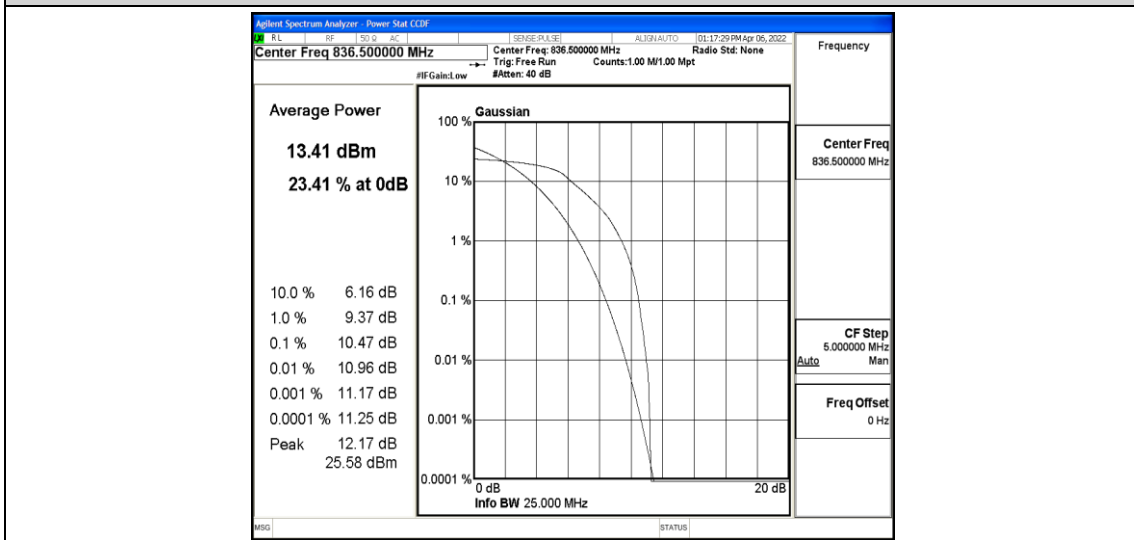

Test Graphs

Band5-1.4MHz-QPSK-20643-6-0-Low-9.79-<=13-PASS

Band5-1.4MHz-16QAM-20407-6-0-Low-10.04-<=13-PASS

Band5-1.4MHz-16QAM-20525-6-0-Low-9.89-<=13-PASS

Band5-1.4MHz-16QAM-20643-6-0-Low-9.96-<=13-PASS

Band5-3MHz-QPSK-20415-6-0-Low-9.08-<=13-PASS