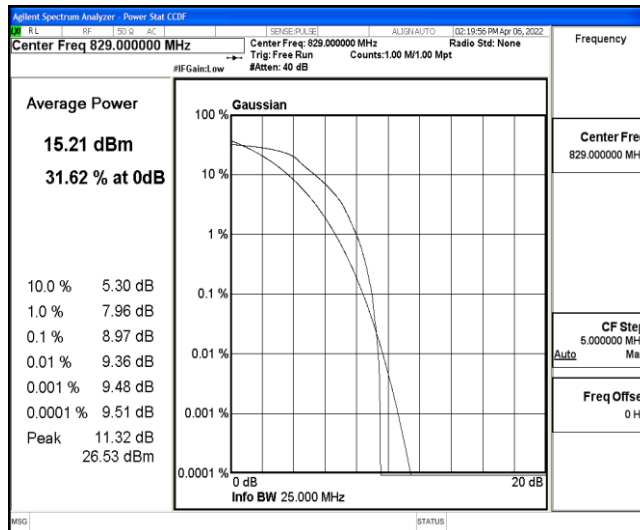

Band5-5MHz-16QAM-20625-6-0-Low-9.18-<=13-PASS