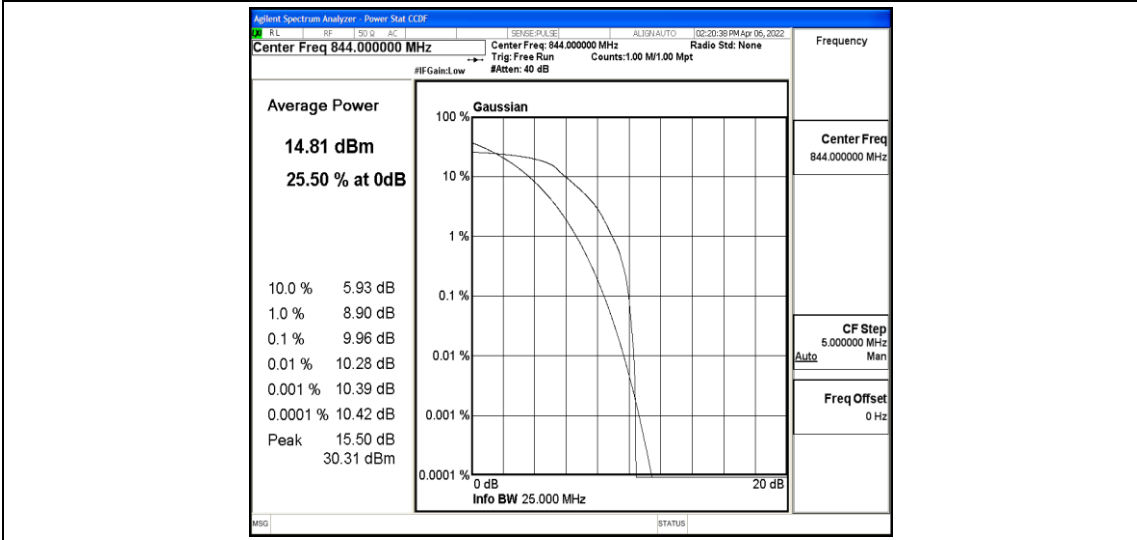

Band5-10MHz-QPSK-20525-6-0-Low-8.87-<=13-PASS