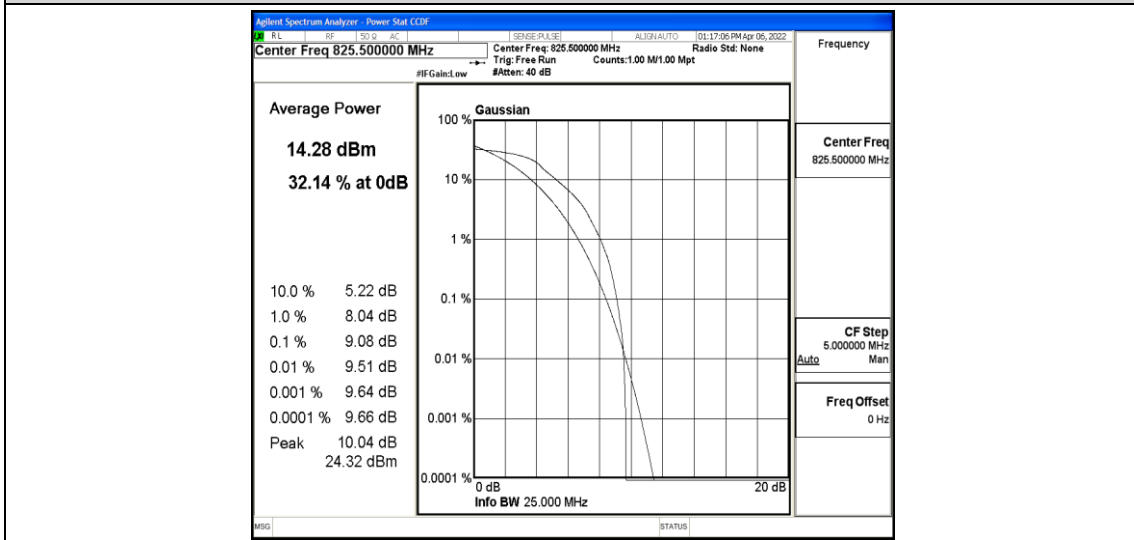

Test Graphs

Band5-1.4MHz-QPSK-20643-6-0-Low-9.79-<=13-PASS

Band5-1.4MHz-16QAM-20407-6-0-Low-10.04-<=13-PASS

Band5-1.4MHz-16QAM-20525-6-0-Low-9.89-<=13-PASS

Band5-1.4MHz-16QAM-20643-6-0-Low-9.96-<=13-PASS

Band5-3MHz-QPSK-20415-6-0-Low-9.08-<=13-PASS