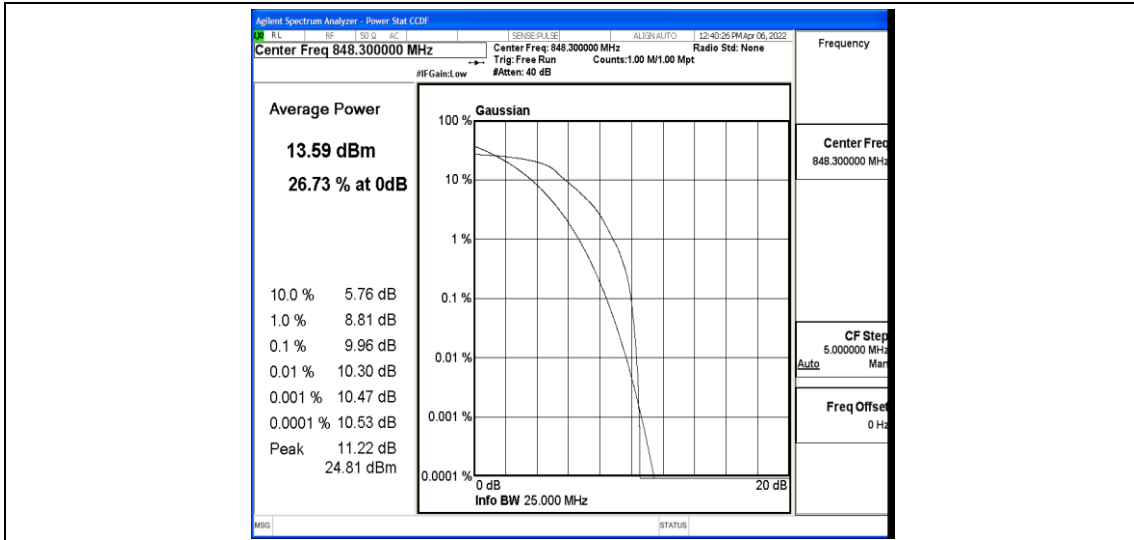

Test Graphs

Band5-1.4MHz-QPSK-20643-6-0-Low-9.79-<=13-PASS

Band5-1.4MHz-16QAM-20407-6-0-Low-10.04-<=13-PASS

Band5-1.4MHz-16QAM-20525-6-0-Low-9.89-<=13-PASS

Band5-1.4MHz-16QAM-20643-6-0-Low-9.96-<=13-PASS

Band5-3MHz-QPSK-20415-6-0-Low-9.08-<=13-PASS