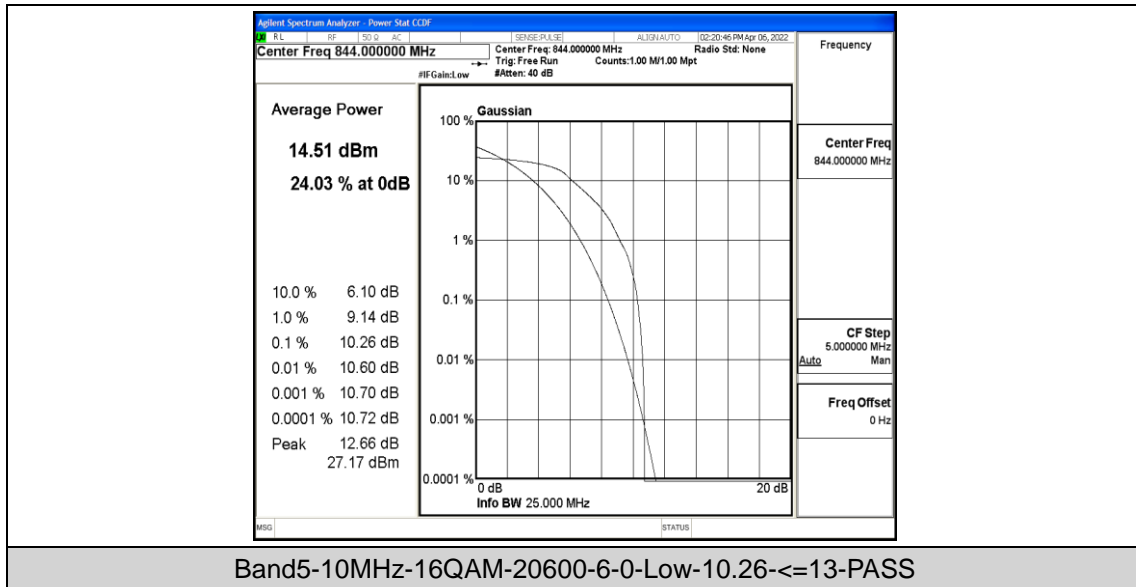

Band5-10MHz-16QAM-20525-6-0-Low-9.62-<=13-PASS