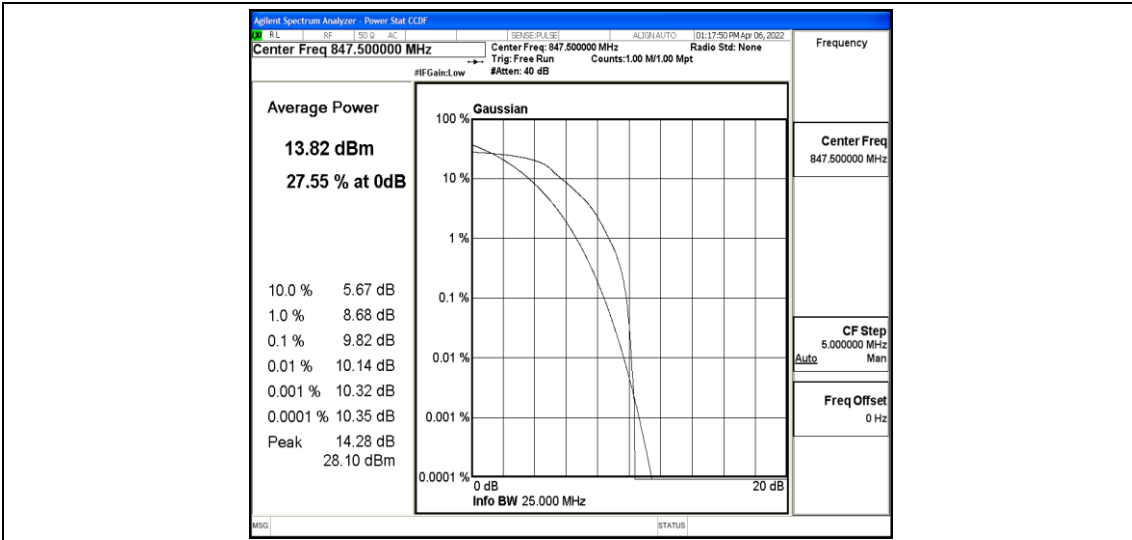

Band5-3MHz-QPSK-20525-6-0-Low-10.47-<=13-PASS