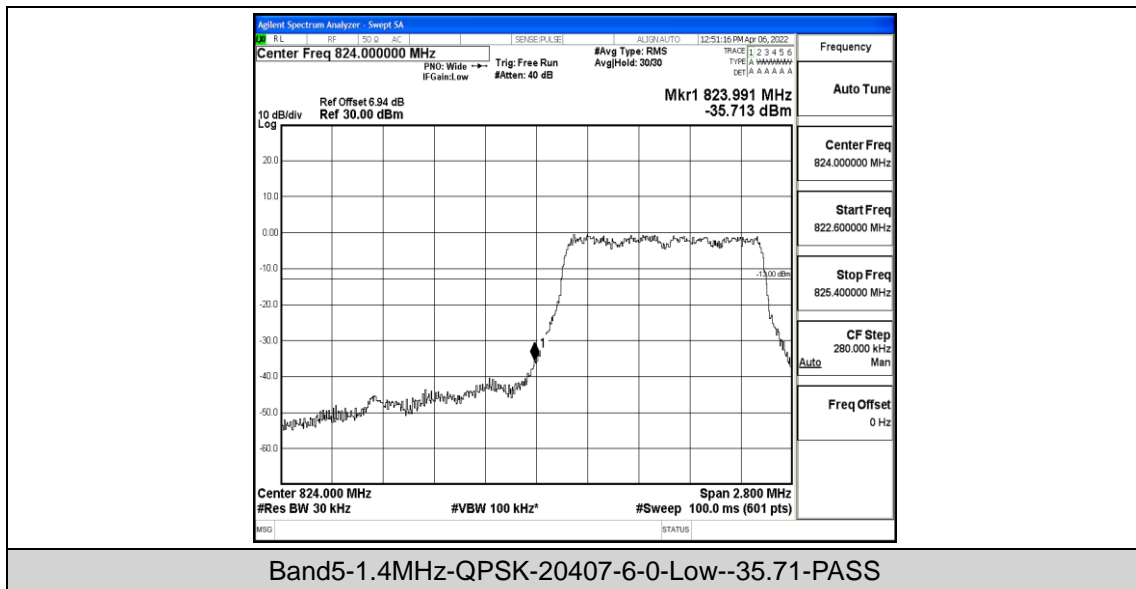

D.4 Band Edge

Test Result

Band	Bandwidth	Modulation	Channel	RB Size	RB Start	NB Index	Result(dBm)	Verdict
Band5	1.4MHz	20407	QPSK	6	0	Low	-35.71	PASS
Band5	1.4MHz	20643	QPSK	6	0	Low	-36.47	PASS
Band5	1.4MHz	20407	16QAM	6	0	Low	-34.58	PASS
Band5	1.4MHz	20643	16QAM	6	0	Low	-36.43	PASS
Band5	3MHz	20415	QPSK	6	0	Low	-39.16	PASS
Band5	3MHz	20635	QPSK	6	0	Low	-48.98	PASS
Band5	3MHz	20415	16QAM	6	0	Low	-39.71	PASS
Band5	3MHz	20635	16QAM	6	0	Low	-50.29	PASS
Band5	5MHz	20425	QPSK	6	0	Low	-33.34	PASS
Band5	5MHz	20625	QPSK	6	0	Low	-52.27	PASS
Band5	5MHz	20425	16QAM	6	0	Low	-35.76	PASS
Band5	5MHz	20625	16QAM	6	0	Low	-51.99	PASS
Band5	10MHz	20450	QPSK	6	0	Low	-35.32	PASS
Band5	10MHz	20600	QPSK	6	0	Low	-51.67	PASS
Band5	10MHz	20450	16QAM	6	0	Low	-35.74	PASS
Band5	10MHz	20600	16QAM	6	0	Low	-51.81	PASS

Test Graphs