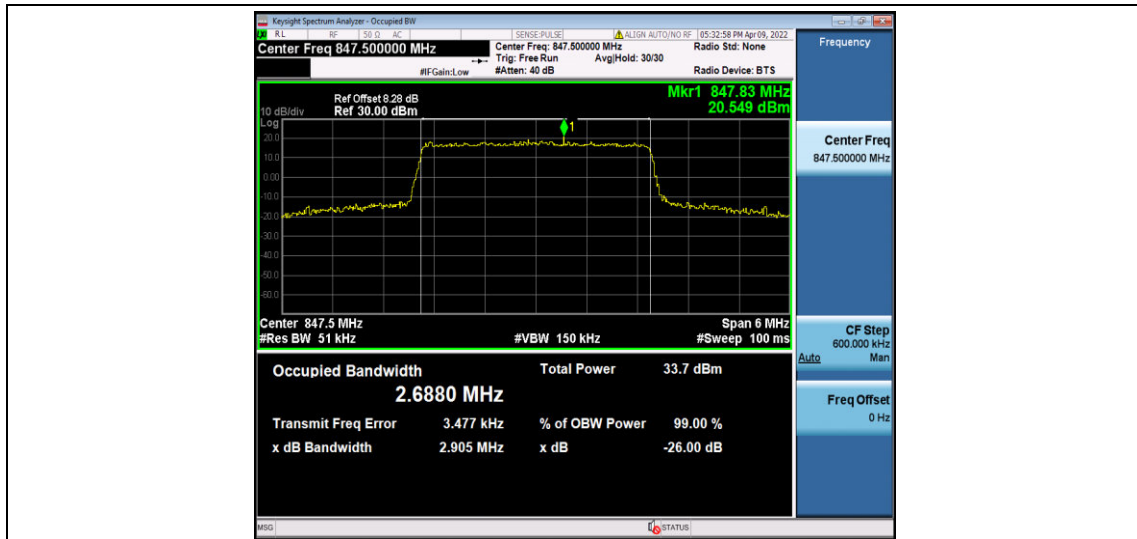

Band5-3MHz-QPSK-20525-15RB#0-2.6911