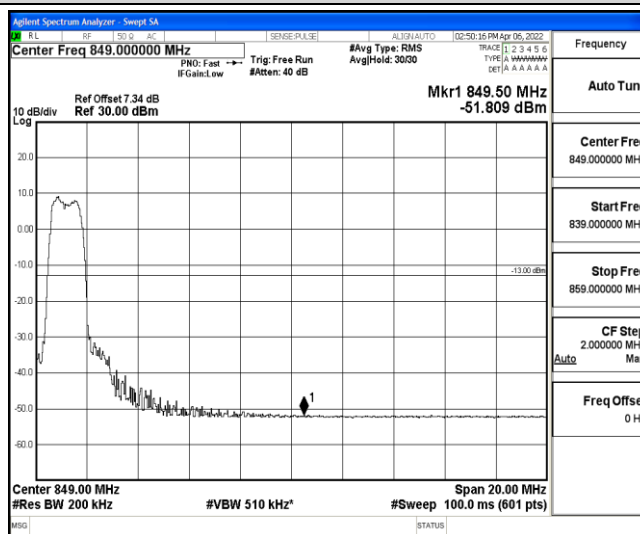

Band5-5MHz-16QAM-20625-6-0-Low--51.99-PASS

Band5-10MHz-QPSK-20450-6-0-Low--35.32-PASS

Band5-10MHz-QPSK-20600-6-0-Low--51.67-PASS

Band5-10MHz-16QAM-20450-6-0-Low--35.74-PASS

Band5-10MHz-16QAM-20600-6-0-Low--51.81-PASS