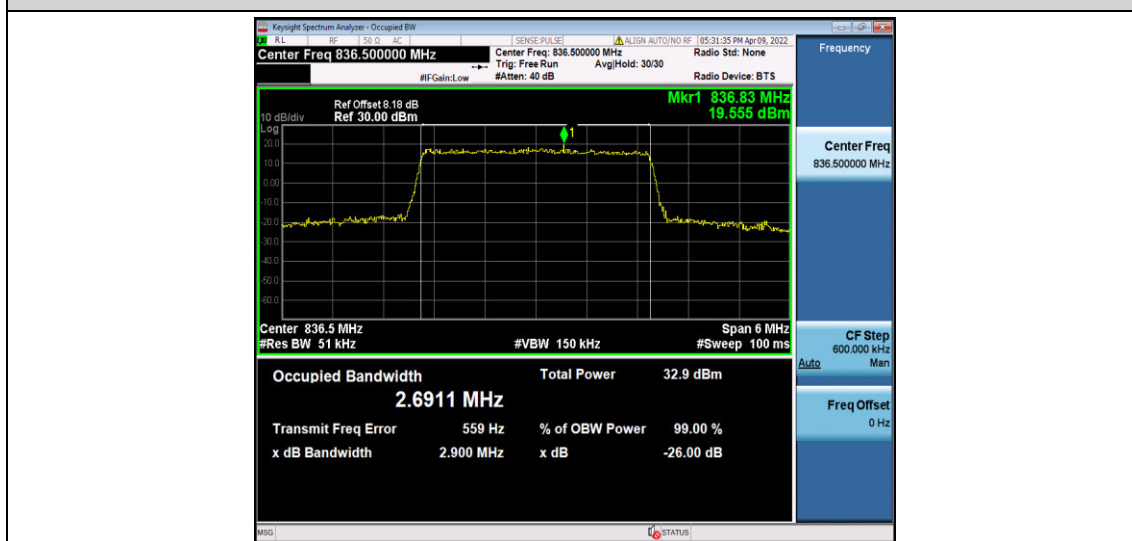

Band5-3MHz-QPSK-20415-15RB#0-2.6924