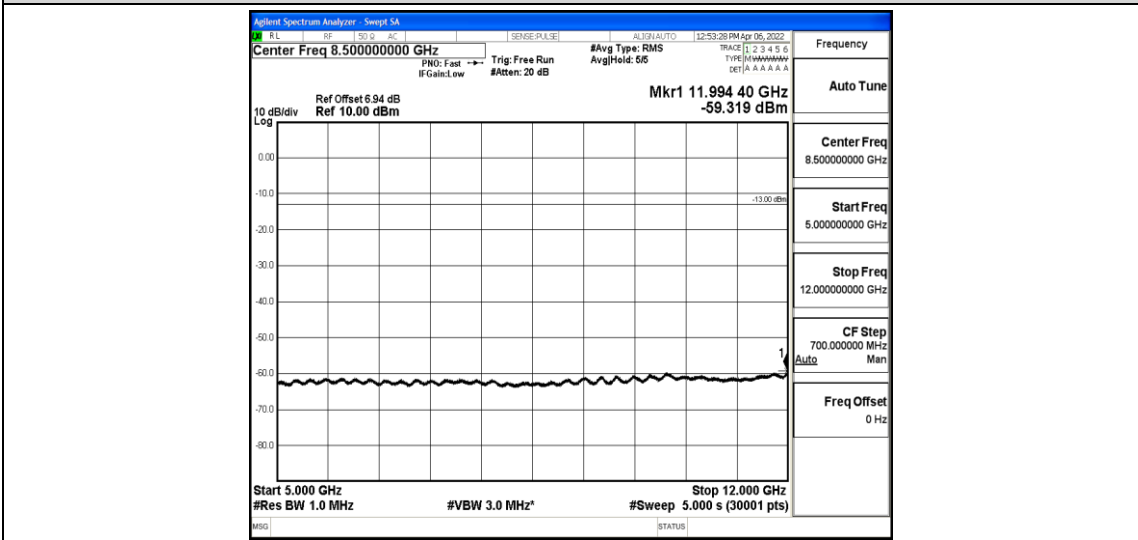

Band5-1.4MHz-QPSK-20407-1-0-Low-1000-5000--43.68-PASS