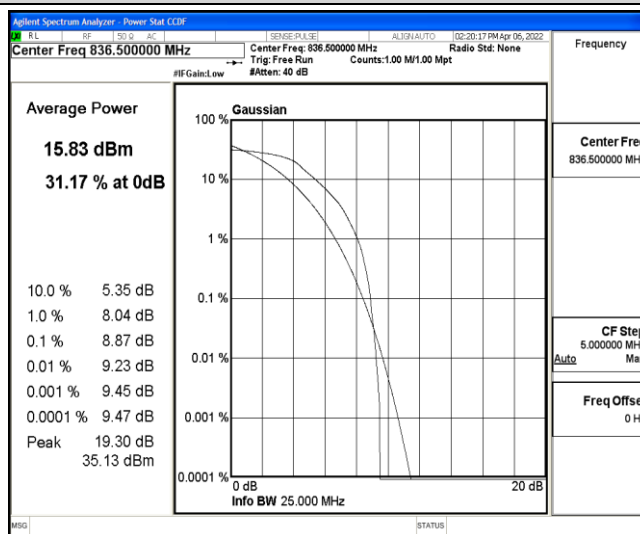

Band5-10MHz-QPSK-20450-6-0-Low-8.97-<=13-PASS