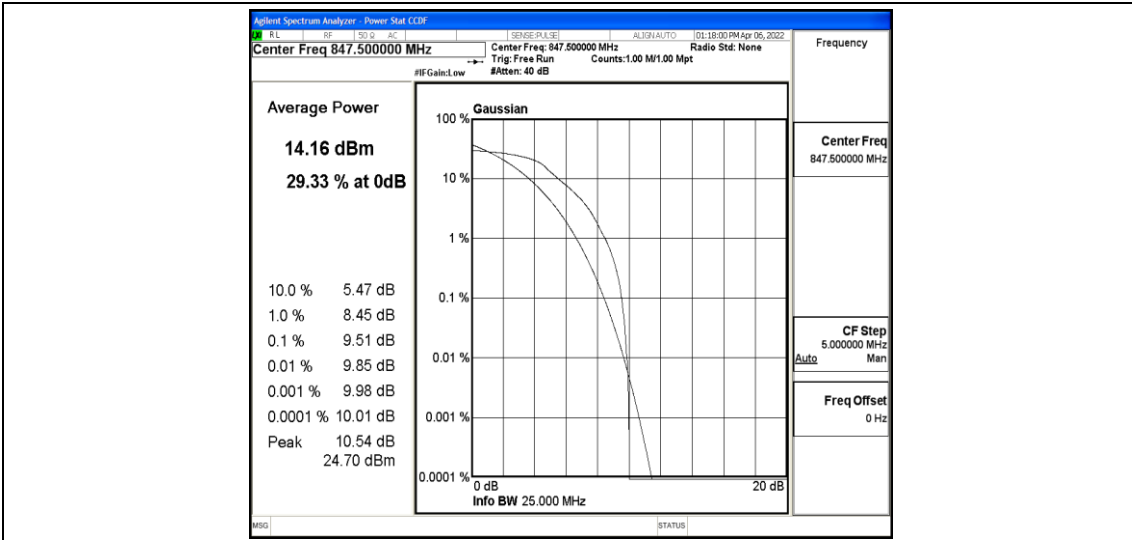

Band5-3MHz-QPSK-20525-6-0-Low-10.47-<=13-PASS

Band5-3MHz-QPSK-20635-6-0-Low-9.82-<=13-PASS

Band5-3MHz-16QAM-20415-6-0-Low-10.50-<=13-PASS

Band5-3MHz-16QAM-20525-6-0-Low-10.71-<=13-PASS

Band5-3MHz-16QAM-20635-6-0-Low-9.51-<=13-PASS