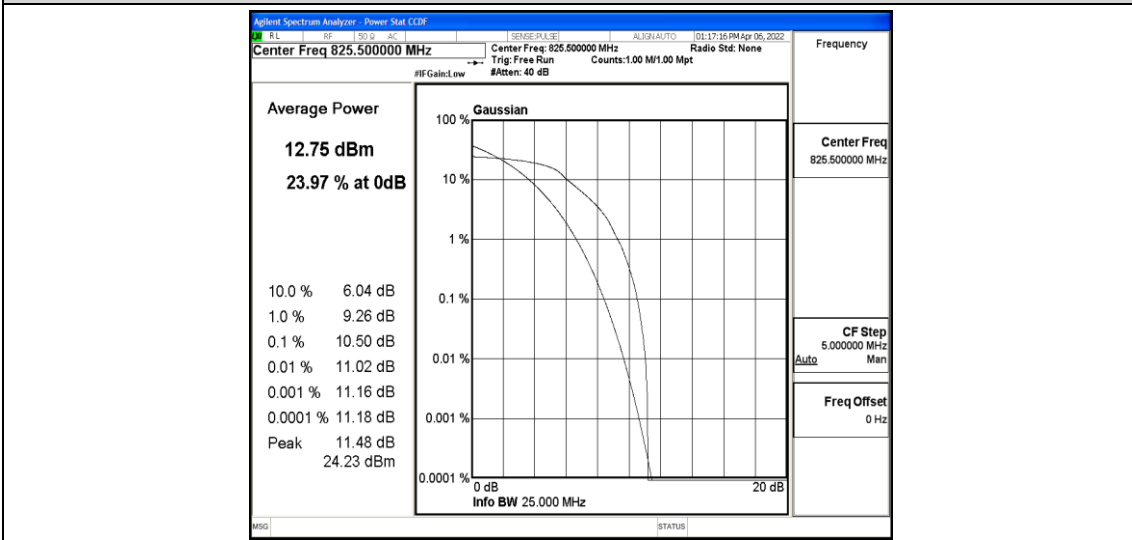

Band5-3MHz-QPSK-20635-6-0-Low-9.82-<=13-PASS