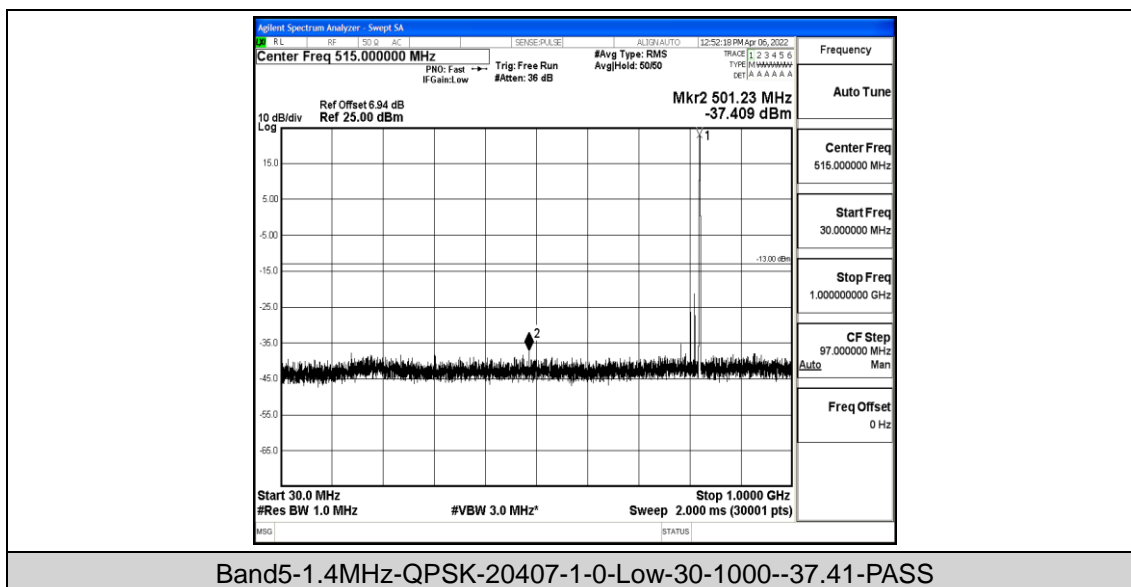

Band5	10MHz	20450	QPSK	1	0	Low	5000	12000	-59.43	PASS
Band5	10MHz	20450	QPSK	1	0	Low	12000	26500	-44.37	PASS
Band5	10MHz	20525	QPSK	1	0	Low	30	1000	-35.43	PASS
Band5	10MHz	20525	QPSK	1	0	Low	1000	5000	-43.2	PASS
Band5	10MHz	20525	QPSK	1	0	Low	5000	12000	-58.91	PASS
Band5	10MHz	20525	QPSK	1	0	Low	12000	26500	-44.28	PASS
Band5	10MHz	20600	QPSK	1	0	High	30	1000	-37.97	PASS
Band5	10MHz	20600	QPSK	1	0	High	1000	5000	-42.32	PASS
Band5	10MHz	20600	QPSK	1	0	High	5000	12000	-58.96	PASS
Band5	10MHz	20600	QPSK	1	0	High	12000	26500	-44.32	PASS
Band5	10MHz	20450	16QAM	1	0	Low	30	1000	-37.53	PASS
Band5	10MHz	20450	16QAM	1	0	Low	1000	5000	-43.15	PASS
Band5	10MHz	20450	16QAM	1	0	Low	5000	12000	-59.44	PASS
Band5	10MHz	20450	16QAM	1	0	Low	12000	26500	-44.55	PASS
Band5	10MHz	20525	16QAM	1	0	Low	30	1000	-36.73	PASS
Band5	10MHz	20525	16QAM	1	0	Low	1000	5000	-42.19	PASS
Band5	10MHz	20525	16QAM	1	0	Low	5000	12000	-58.97	PASS
Band5	10MHz	20525	16QAM	1	0	Low	12000	26500	-44.2	PASS
Band5	10MHz	20600	16QAM	1	0	High	30	1000	-37.55	PASS
Band5	10MHz	20600	16QAM	1	0	High	1000	5000	-41.74	PASS
Band5	10MHz	20600	16QAM	1	0	High	5000	12000	-58.02	PASS
Band5	10MHz	20600	16QAM	1	0	High	12000	26500	-44.31	PASS

Test Graphs