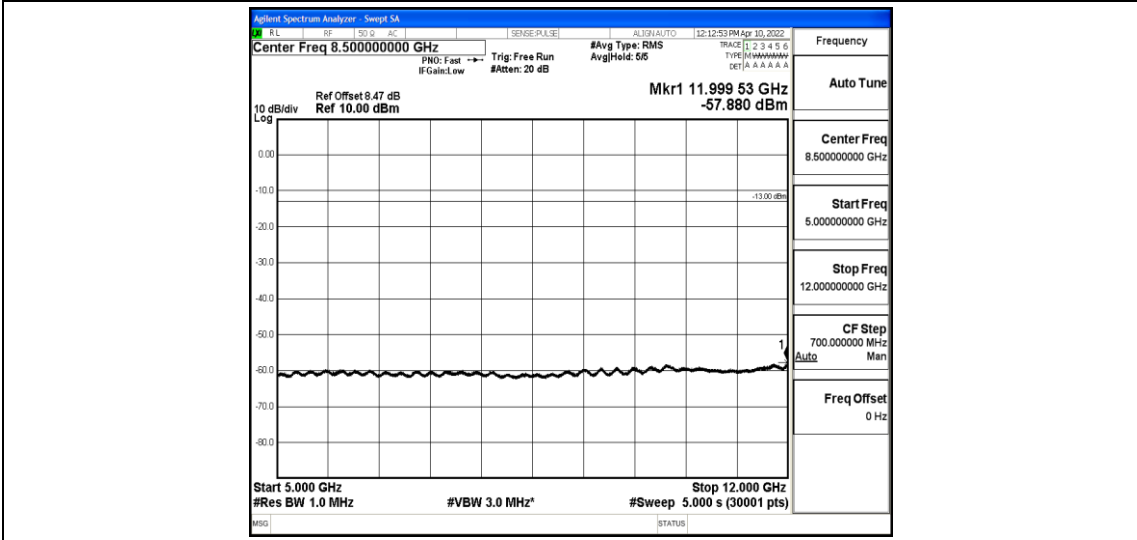

Band4-20MHz-16QAM-20300-1-0-High-1000-5000--39.64-PASS

Band4-20MHz-16QAM-20300-1-0-High-5000-12000--57.88-PASS