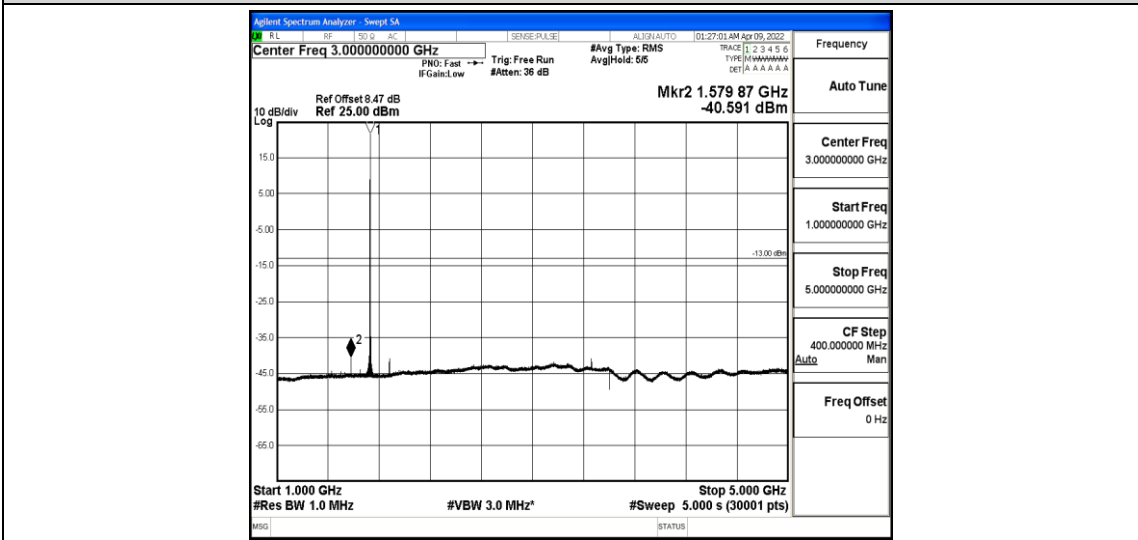

Band4-5MHz-16QAM-20175-1-0-Low-30-1000--35.59-PASS

Band4-5MHz-16QAM-20175-1-0-Low-1000-5000--40.59-PASS