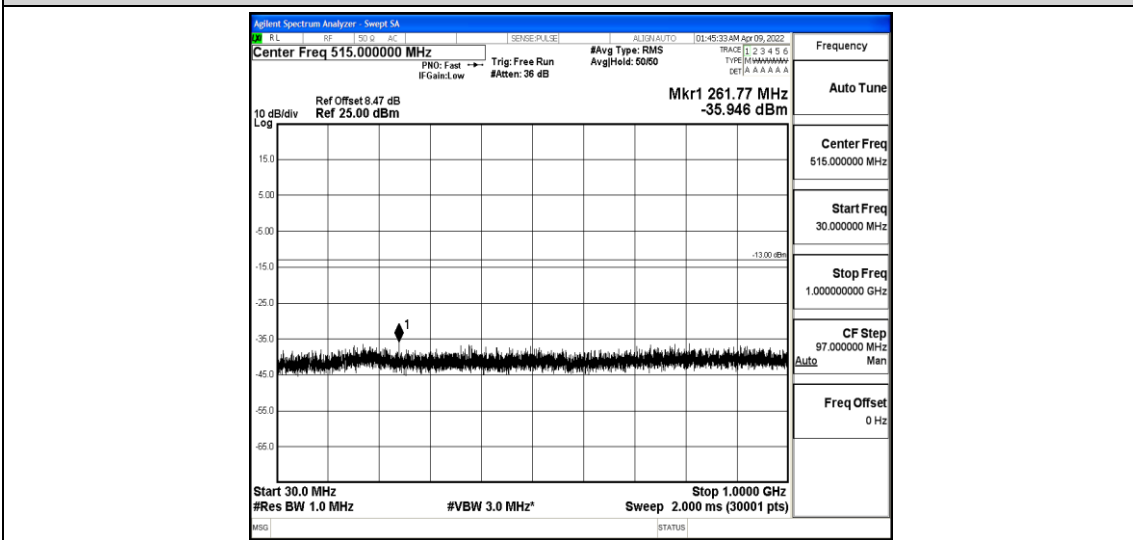

Band4-10MHz-QPSK-20350-1-0-High-30-1000--36.23-PASS

Band4-10MHz-QPSK-20350-1-0-High-1000-5000--39.52-PASS

Band4-10MHz-QPSK-20350-1-0-High-5000-12000--57.99-PASS

Band4-10MHz-QPSK-20350-1-0-High-12000-26500--42.98-PASS