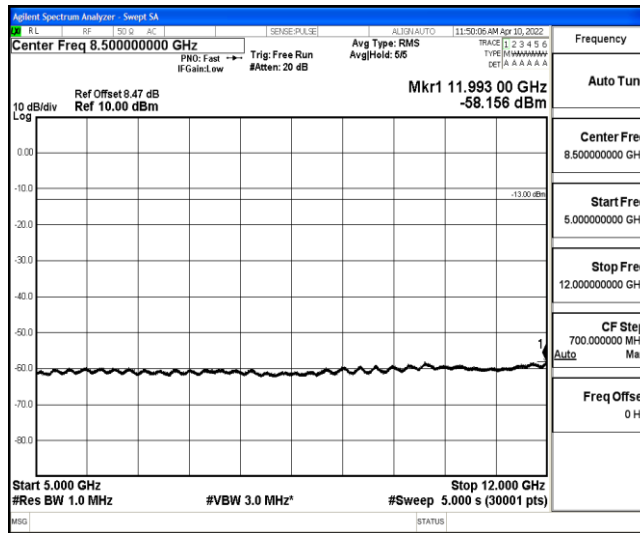

Band4-15MHz-16QAM-20325-1-0-High-1000-5000--39.97-PASS

Band4-15MHz-16QAM-20325-1-0-High-5000-12000--58.16-PASS