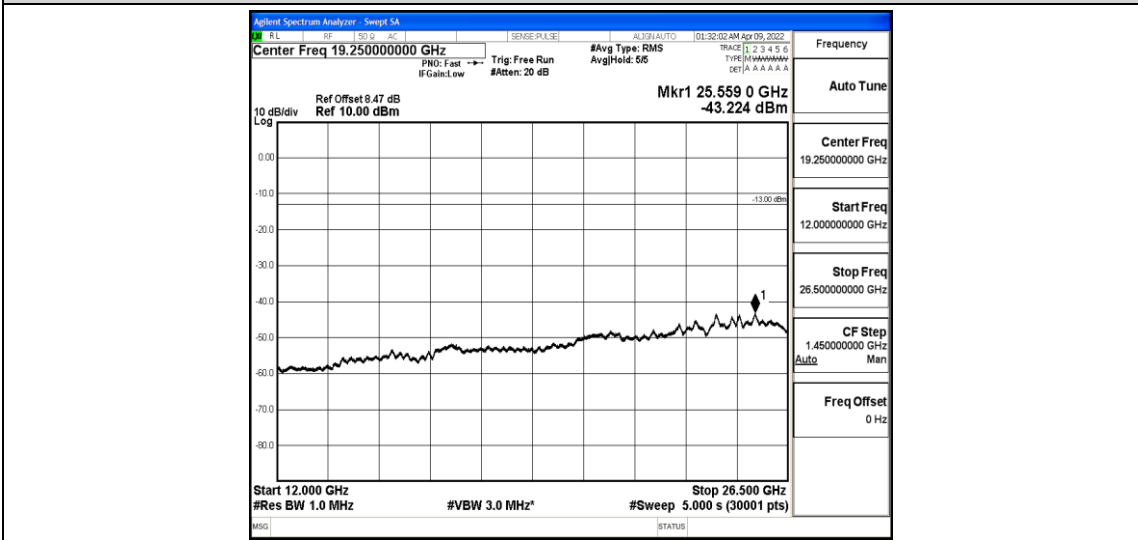

Band4-5MHz-16QAM-20375-1-0-High-5000-12000--57.76-PASS

Band4-5MHz-16QAM-20375-1-0-High-12000-26500--43.22-PASS