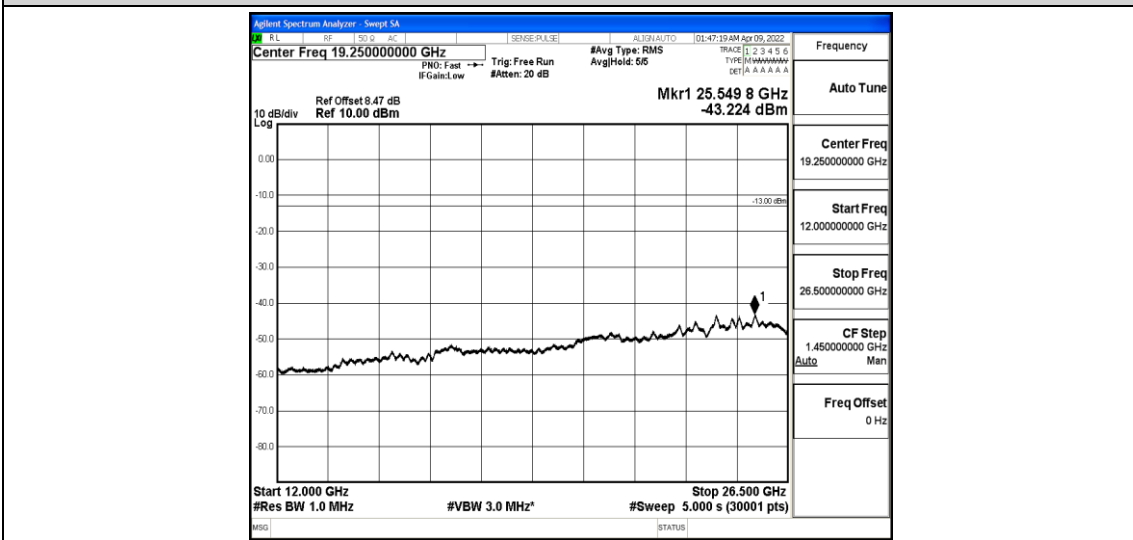

Band4-10MHz-16QAM-20000-1-0-Low-5000-12000--57.81-PASS

Band4-10MHz-16QAM-20000-1-0-Low-12000-26500--43.22-PASS