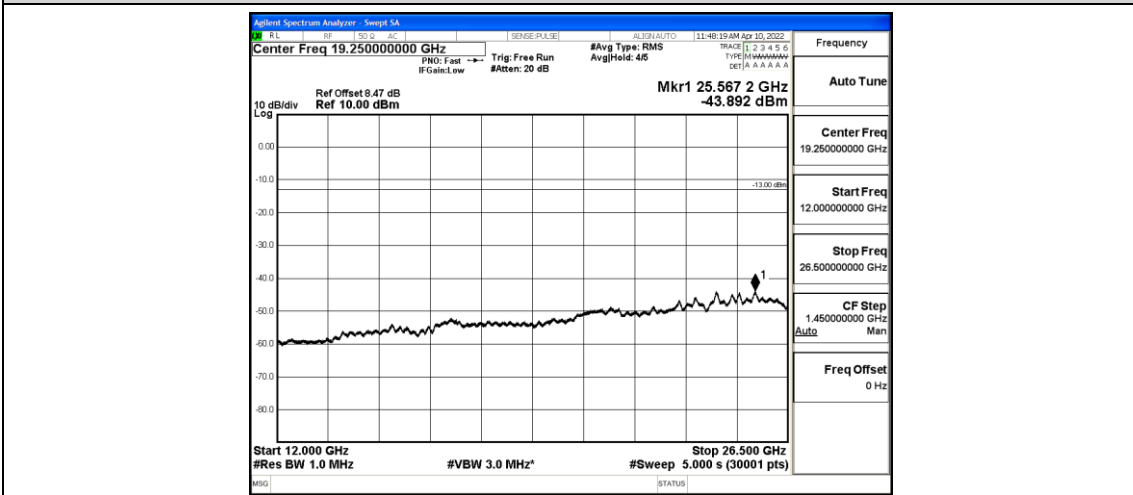

Band4-15MHz-QPSK-20325-1-0-High-5000-12000--58.47-PASS

Band4-15MHz-QPSK-20325-1-0-High-12000-26500--43.89-PASS