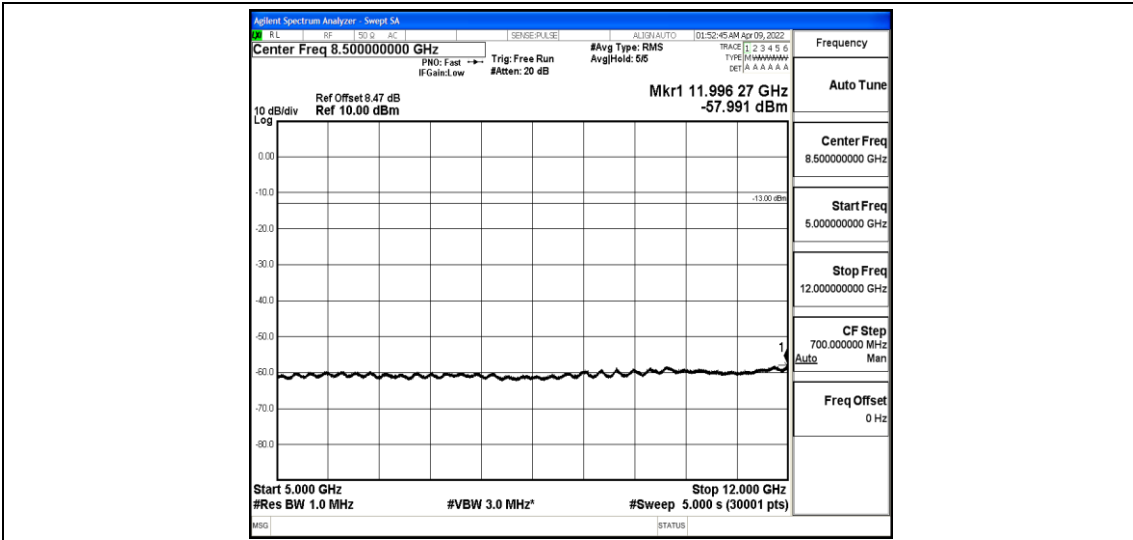

Band4-10MHz-QPSK-20350-1-0-High-1000-5000--39.52-PASS

Band4-10MHz-QPSK-20350-1-0-High-5000-12000--57.99-PASS