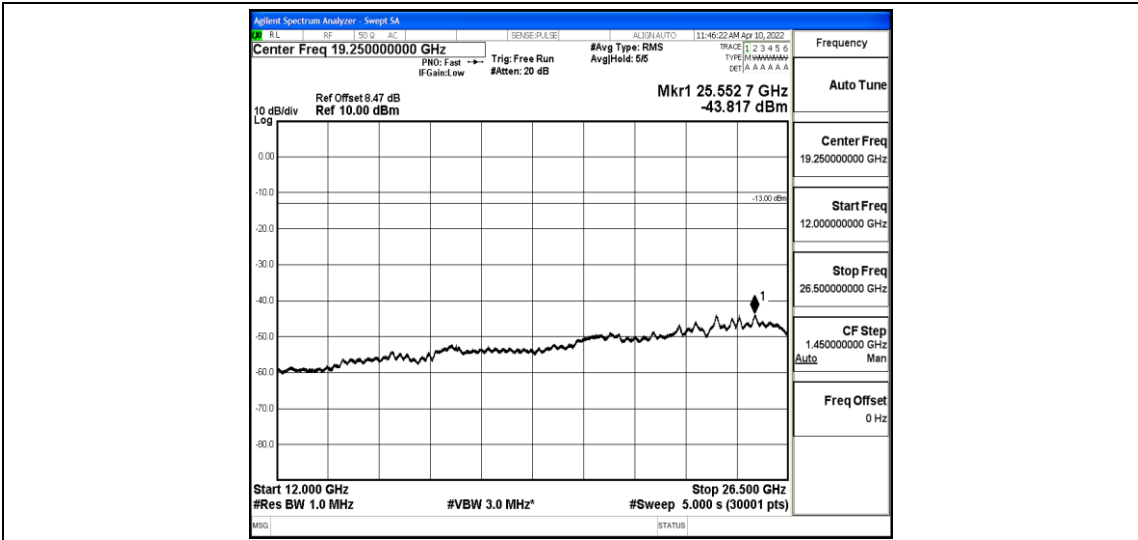

Band4-15MHz-16QAM-20175-1-0-Low-5000-12000--58.5-PASS

Band4-15MHz-16QAM-20175-1-0-Low-12000-26500--43.82-PASS