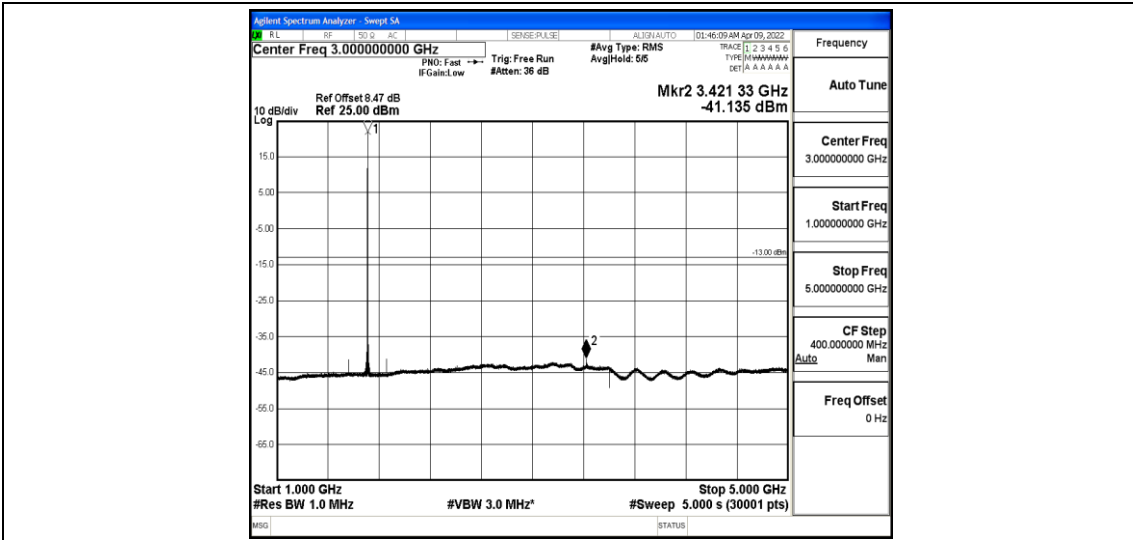

Band4-10MHz-16QAM-20000-1-0-Low-30-1000--35.95-PASS

Band4-10MHz-16QAM-20000-1-0-Low-1000-5000--41.14-PASS