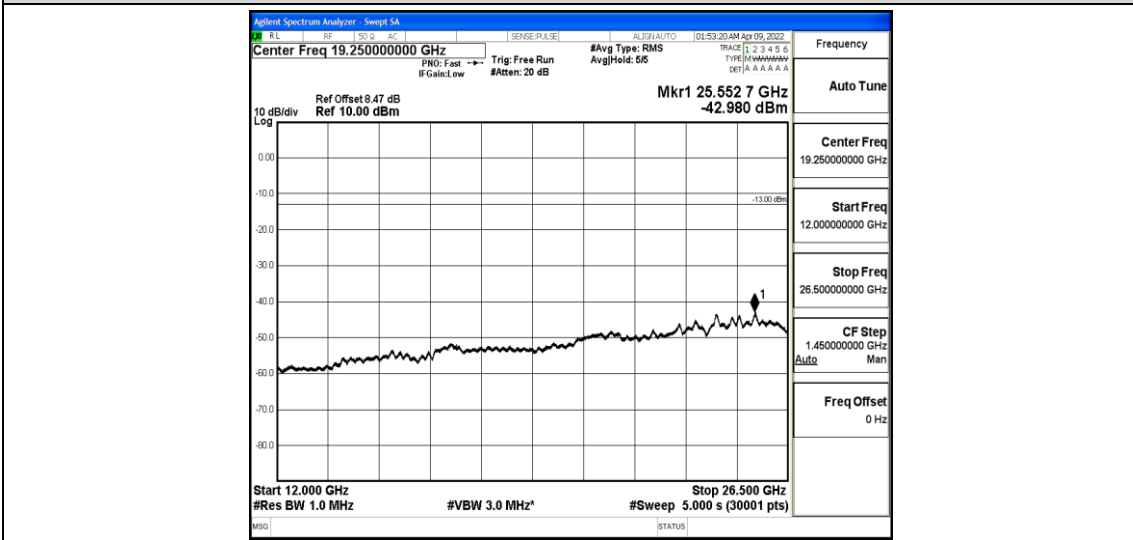

Band4-10MHz-QPSK-20350-1-0-High-5000-12000--57.99-PASS

Band4-10MHz-QPSK-20350-1-0-High-12000-26500--42.98-PASS