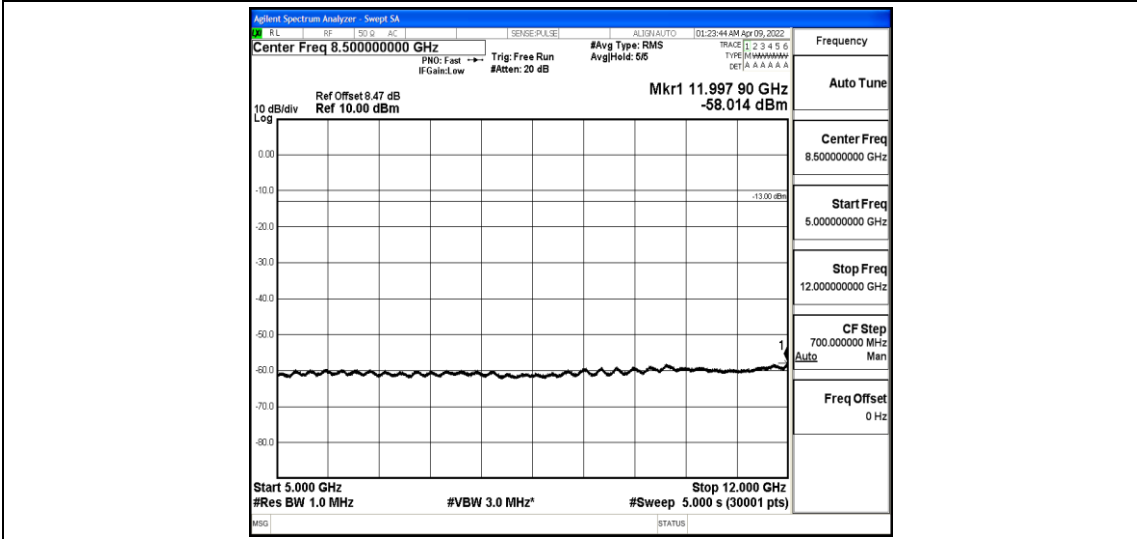

Band4-5MHz-16QAM-19975-1-0-Low-1000-5000--38.86-PASS

Band4-5MHz-16QAM-19975-1-0-Low-5000-12000--58.01-PASS