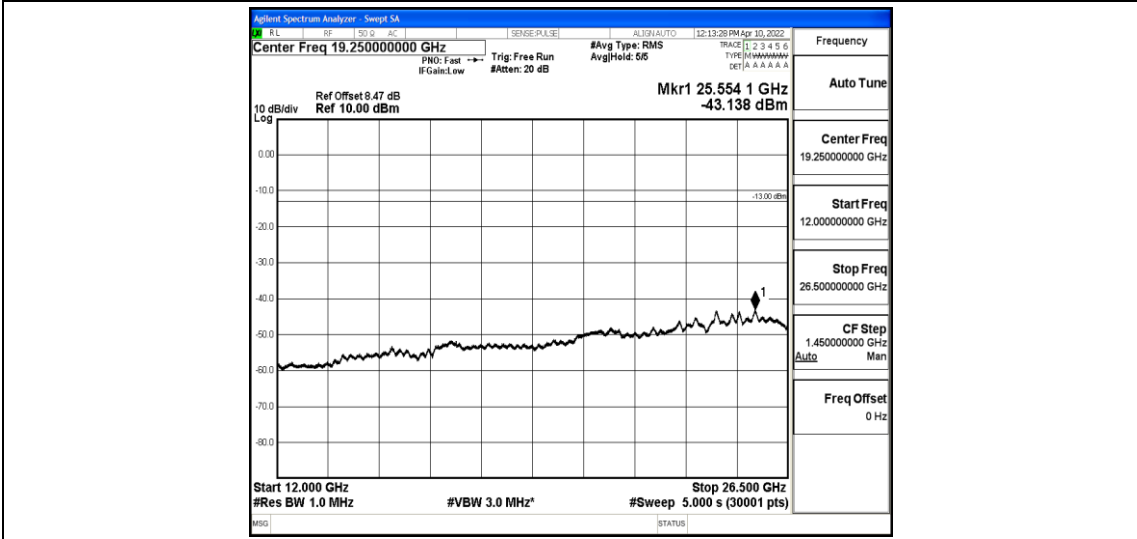

Band4-20MHz-16QAM-20300-1-0-High-5000-12000--57.88-PASS

Band4-20MHz-16QAM-20300-1-0-High-12000-26500--43.14-PASS