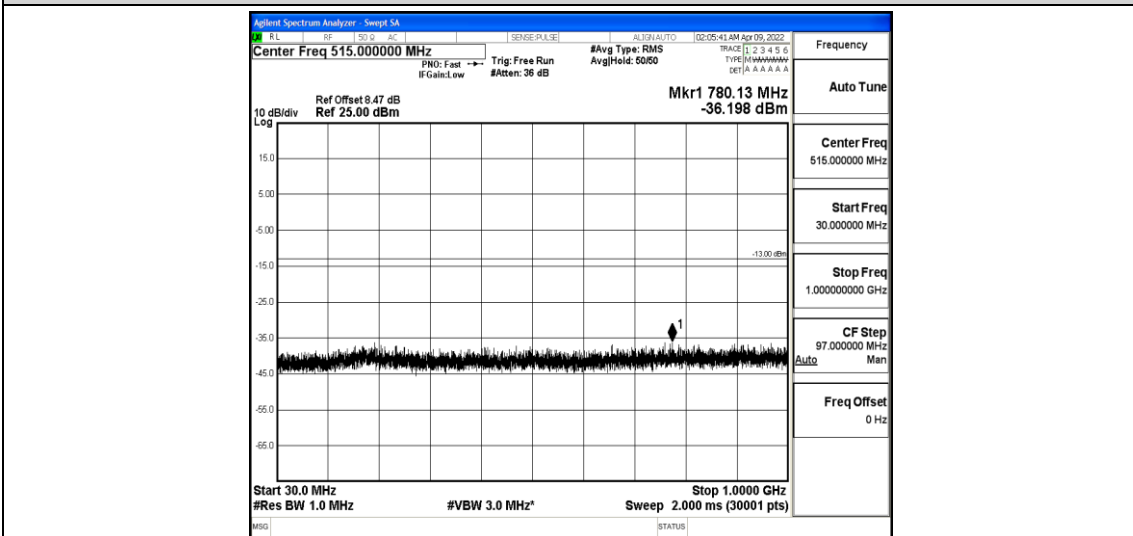

Band4-15MHz-QPSK-20325-1-0-High-30-1000--37.08-PASS

Band4-15MHz-QPSK-20325-1-0-High-1000-5000--40.4-PASS

Band4-15MHz-QPSK-20325-1-0-High-5000-12000--58.47-PASS

Band4-15MHz-QPSK-20325-1-0-High-12000-26500--43.89-PASS