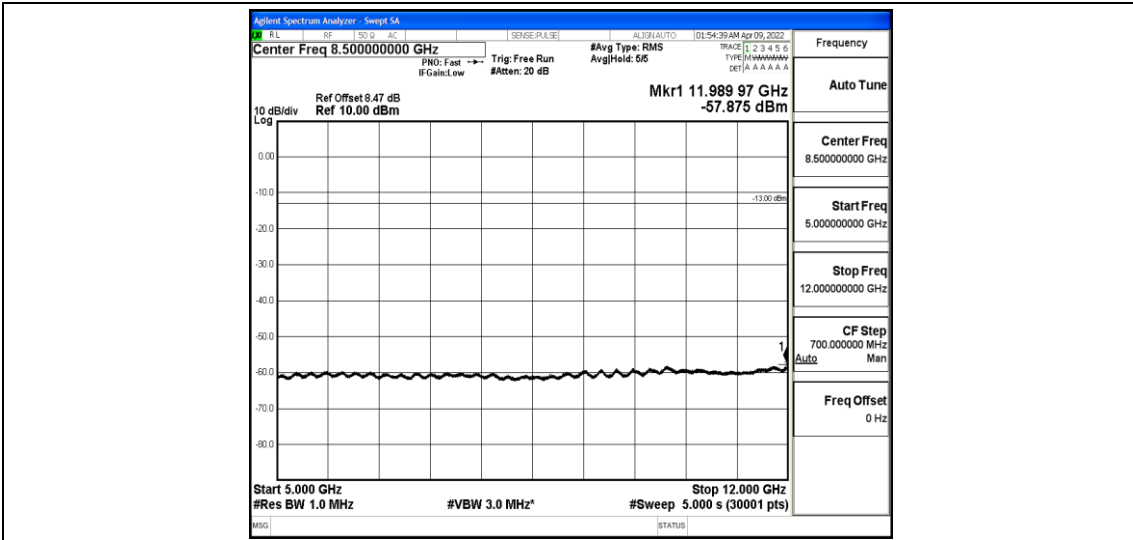

Band4-10MHz-16QAM-20350-1-0-High-1000-5000--40.56-PASS

Band4-10MHz-16QAM-20350-1-0-High-5000-12000--57.88-PASS