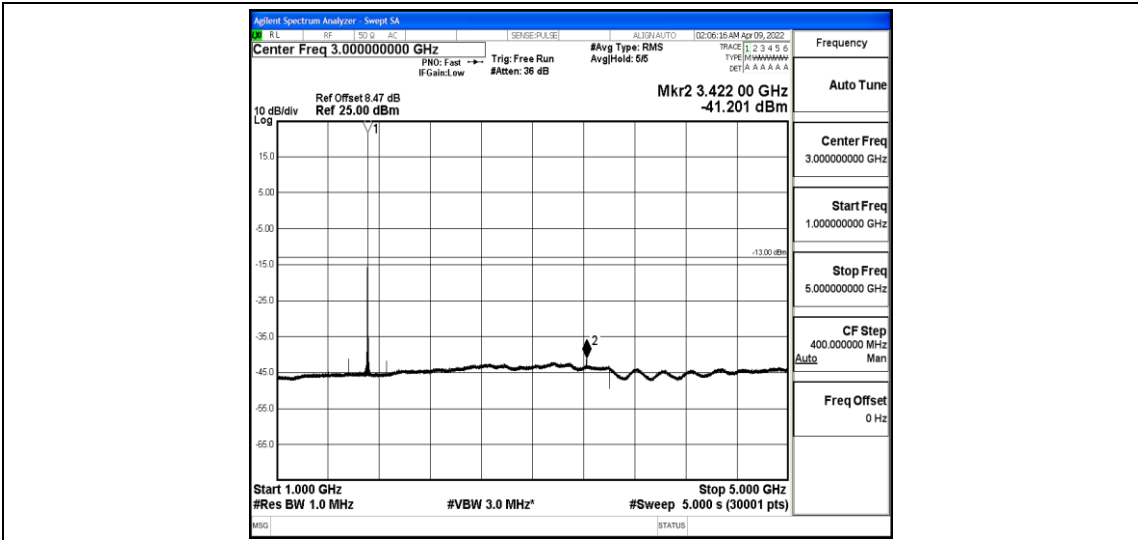

Band4-15MHz-16QAM-20025-1-0-Low-30-1000--36.2-PASS

Band4-15MHz-16QAM-20025-1-0-Low-1000-5000--41.2-PASS