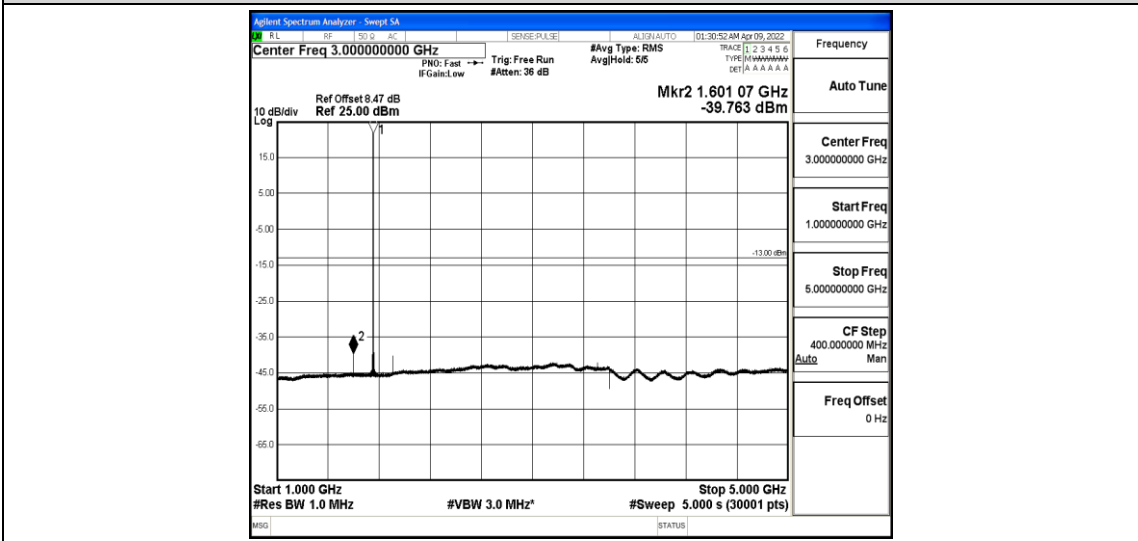

Band4-5MHz-16QAM-20375-1-0-High-30-1000--36.04-PASS

Band4-5MHz-16QAM-20375-1-0-High-1000-5000--39.76-PASS