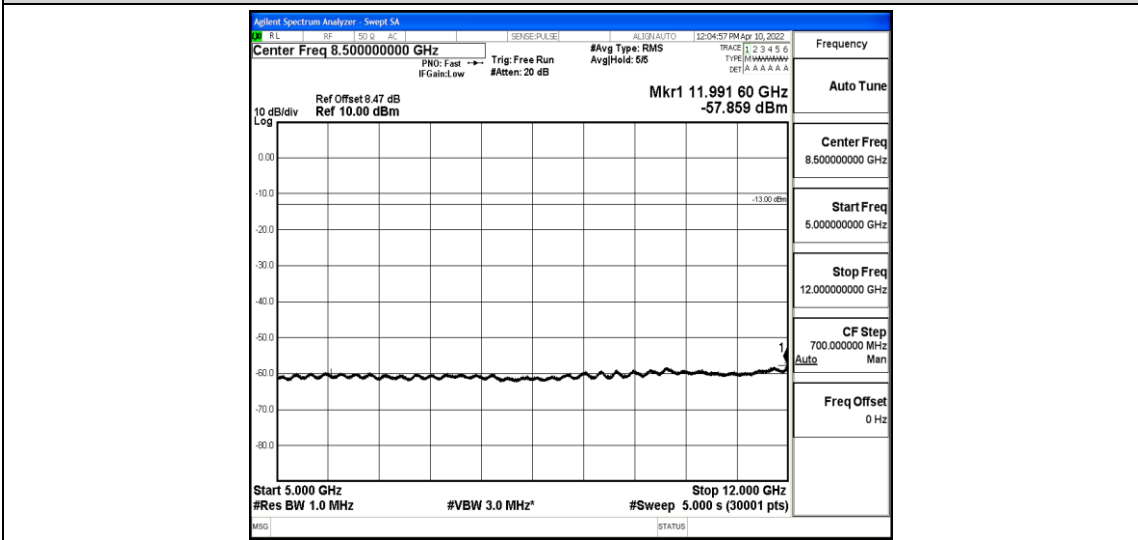

Band4-20MHz-16QAM-20050-1-0-Low-1000-5000--40.79-PASS

Band4-20MHz-16QAM-20050-1-0-Low-5000-12000--57.86-PASS