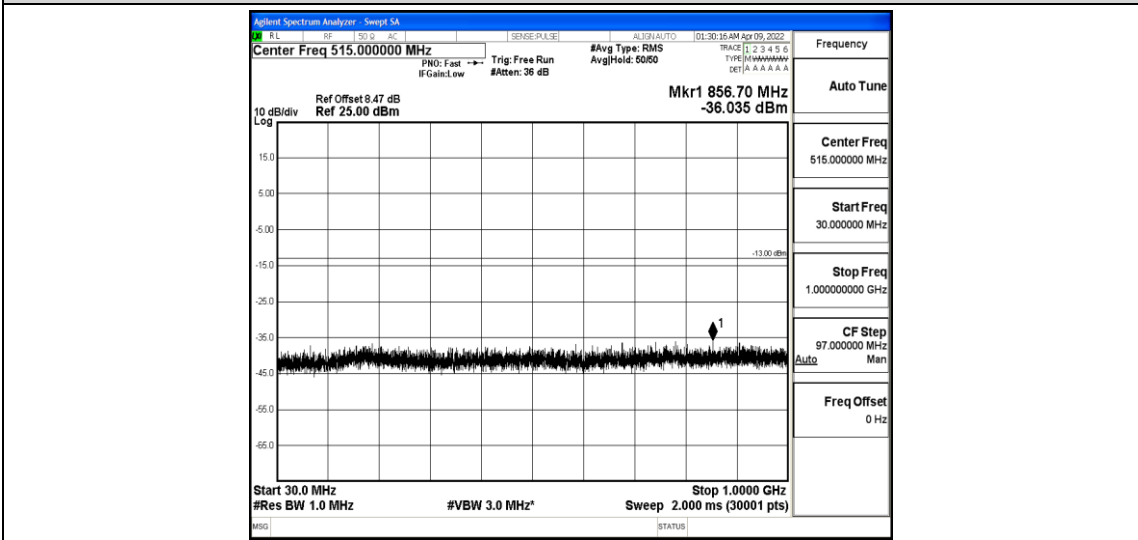

Band4-5MHz-16QAM-20175-1-0-Low-30-1000--35.59-PASS

Band4-5MHz-16QAM-20175-1-0-Low-1000-5000--40.59-PASS

Band4-5MHz-16QAM-20175-1-0-Low-5000-12000--57.76-PASS

Band4-5MHz-16QAM-20175-1-0-Low-12000-26500--43.14-PASS