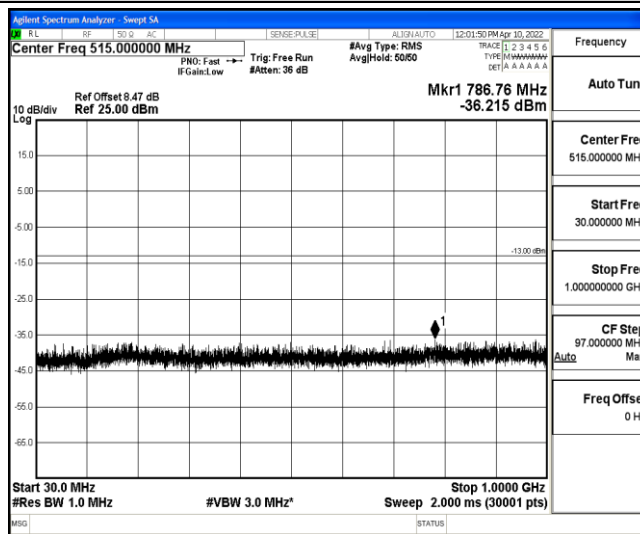

Band4-15MHz-16QAM-20325-1-0-High-30-1000--36.48-PASS

Band4-15MHz-16QAM-20325-1-0-High-1000-5000--39.97-PASS

Band4-15MHz-16QAM-20325-1-0-High-5000-12000--58.16-PASS

Band4-15MHz-16QAM-20325-1-0-High-12000-26500--43.2-PASS