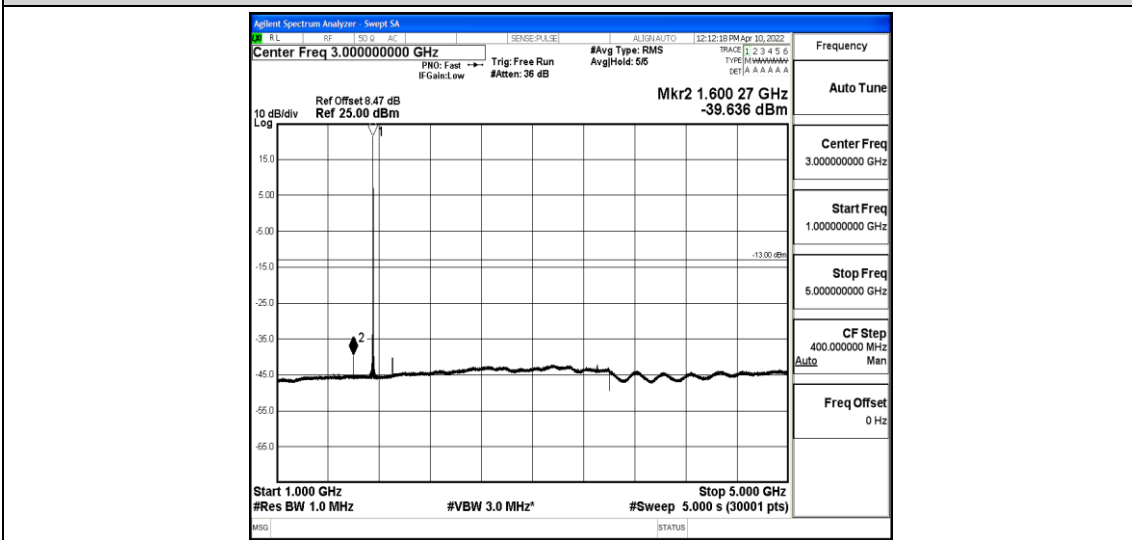

Band4-20MHz-16QAM-20300-1-0-High-30-1000--35.59-PASS

Band4-20MHz-16QAM-20300-1-0-High-1000-5000--39.64-PASS