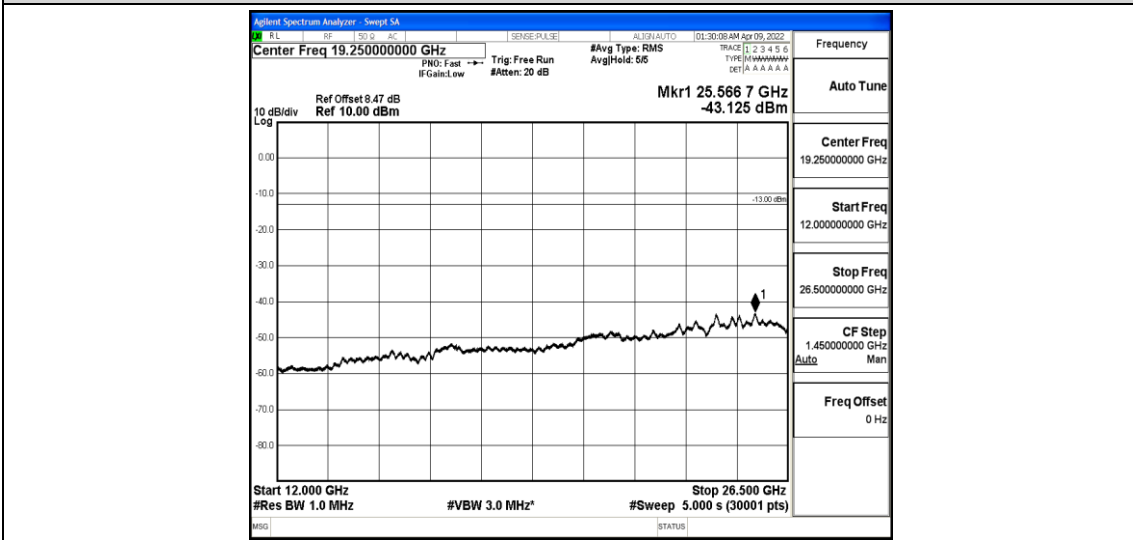

Band4-5MHz-QPSK-20375-1-0-High-5000-12000--57.9-PASS

Band4-5MHz-QPSK-20375-1-0-High-12000-26500--43.13-PASS