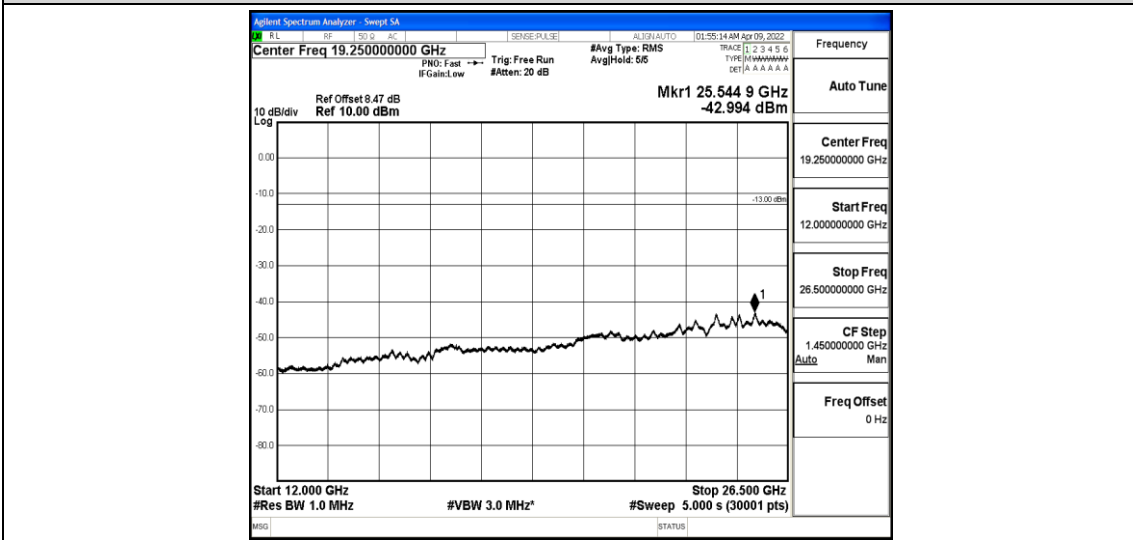

Band4-10MHz-16QAM-20350-1-0-High-5000-12000--57.88-PASS

Band4-10MHz-16QAM-20350-1-0-High-12000-26500--42.99-PASS