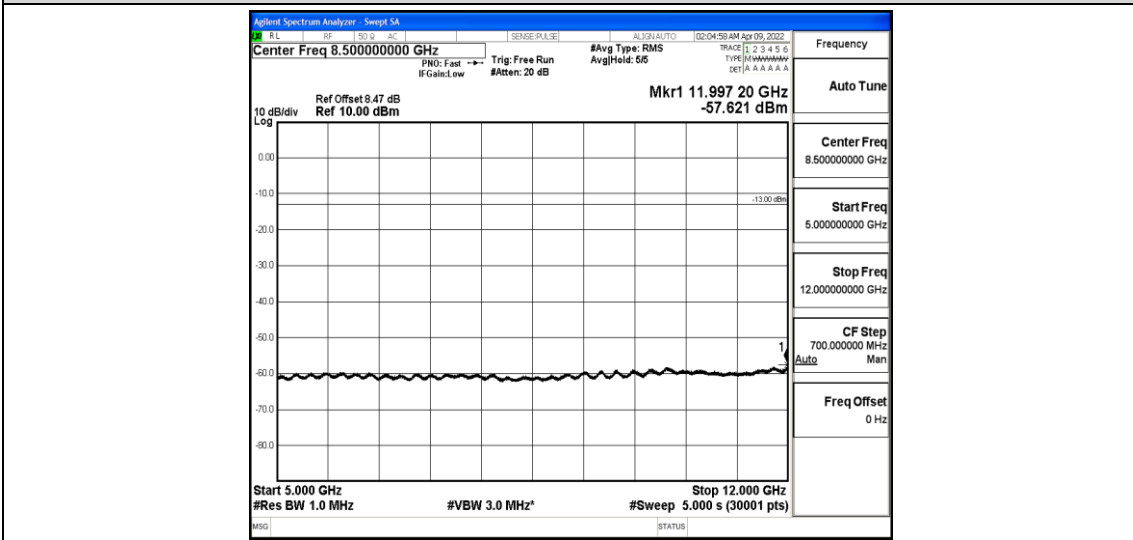

Band4-15MHz-QPSK-20025-1-0-Low-1000-5000--41.27-PASS

Band4-15MHz-QPSK-20025-1-0-Low-5000-12000--57.62-PASS