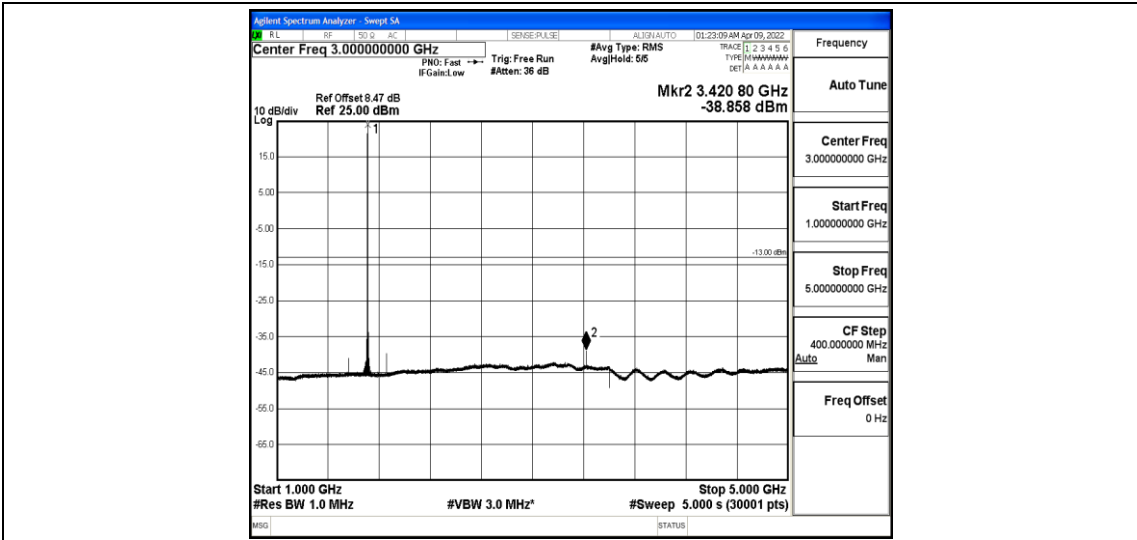

Band4-5MHz-16QAM-19975-1-0-Low-30-1000--36.03-PASS

Band4-5MHz-16QAM-19975-1-0-Low-1000-5000--38.86-PASS