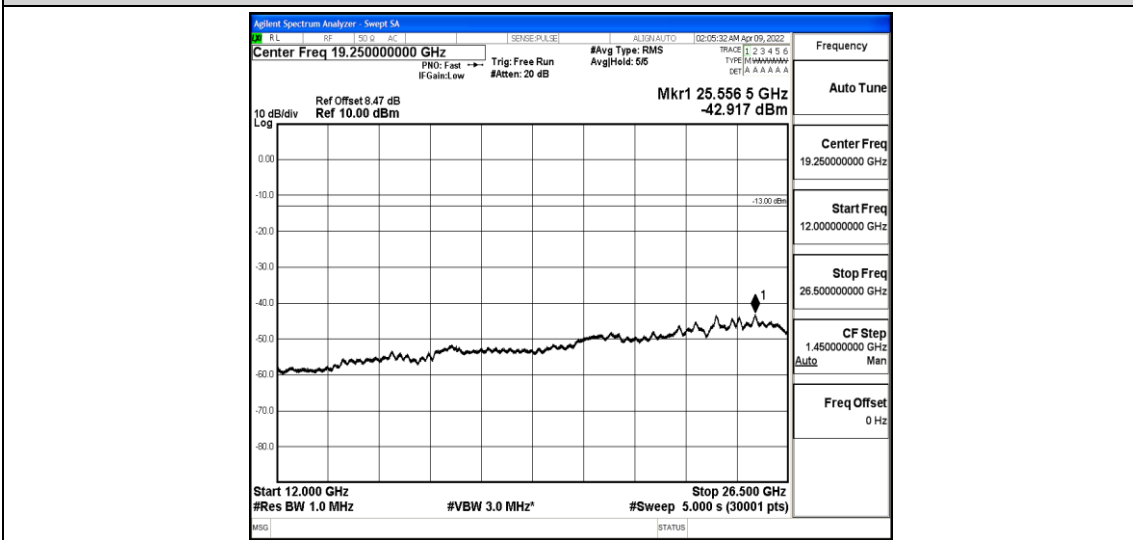

Band4-15MHz-QPSK-20025-1-0-Low-5000-12000--57.62-PASS

Band4-15MHz-QPSK-20025-1-0-Low-12000-26500--42.92-PASS