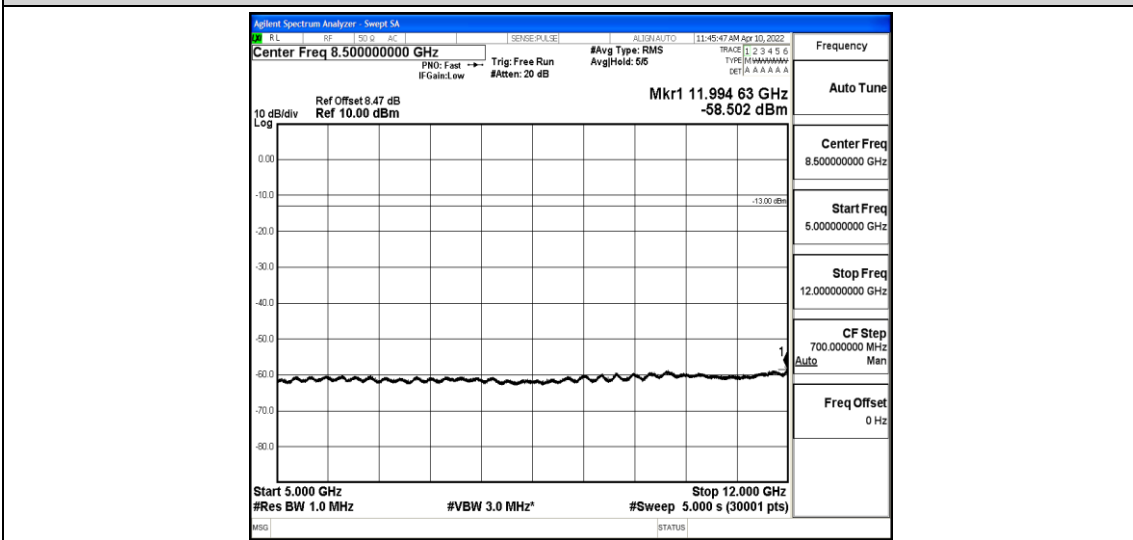

Band4-15MHz-16QAM-20175-1-0-Low-1000-5000--41.27-PASS

Band4-15MHz-16QAM-20175-1-0-Low-5000-12000--58.5-PASS