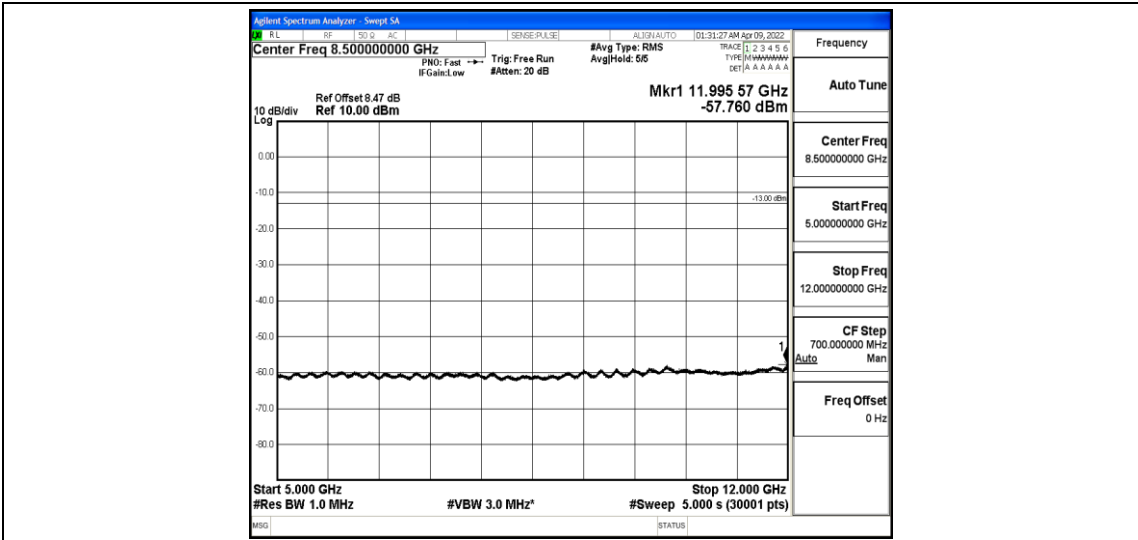

Band4-5MHz-16QAM-20375-1-0-High-1000-5000--39.76-PASS

Band4-5MHz-16QAM-20375-1-0-High-5000-12000--57.76-PASS