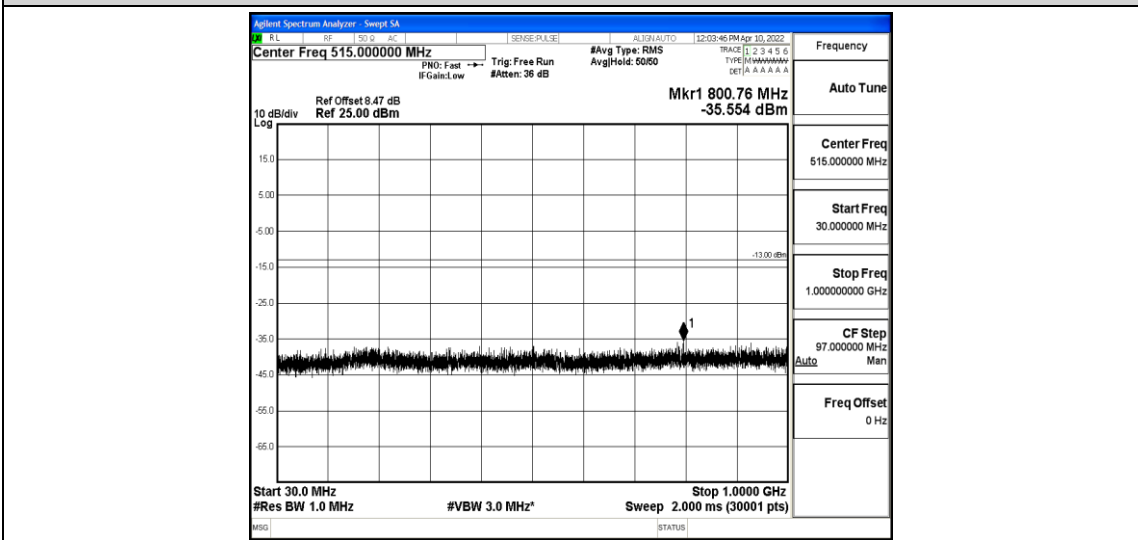

Band4-20MHz-QPSK-20300-1-0-High-30-1000--35.99-PASS

Band4-20MHz-QPSK-20300-1-0-High-1000-5000--39.59-PASS

Band4-20MHz-QPSK-20300-1-0-High-5000-12000--57.81-PASS

Band4-20MHz-QPSK-20300-1-0-High-12000-26500--43.15-PASS