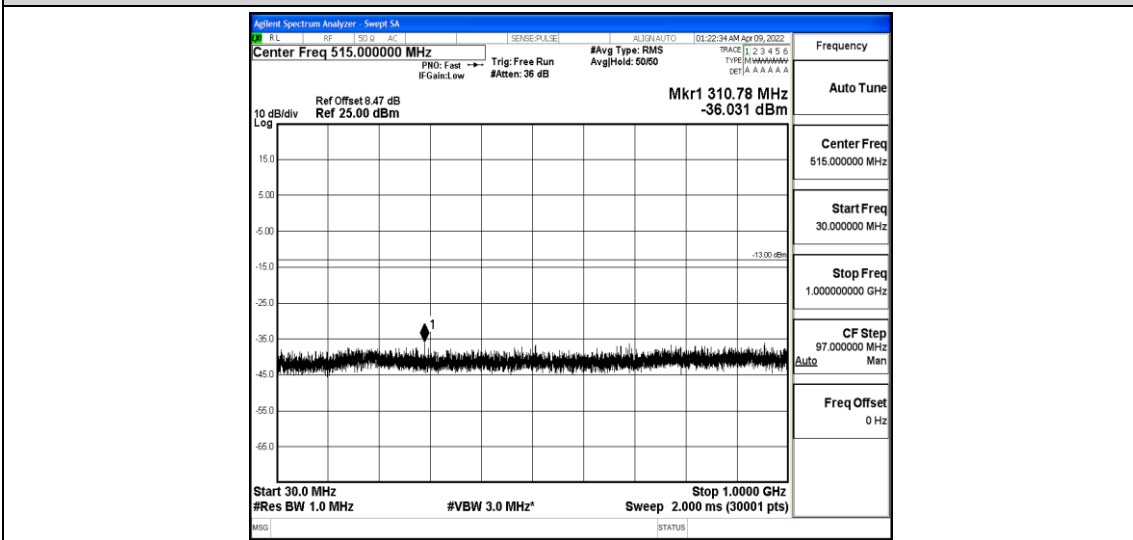

Band4-5MHz-QPSK-20375-1-0-High-30-1000--34.87-PASS

Band4-5MHz-QPSK-20375-1-0-High-1000-5000--37.18-PASS

Band4-5MHz-QPSK-20375-1-0-High-5000-12000--57.9-PASS

Band4-5MHz-QPSK-20375-1-0-High-12000-26500--43.13-PASS