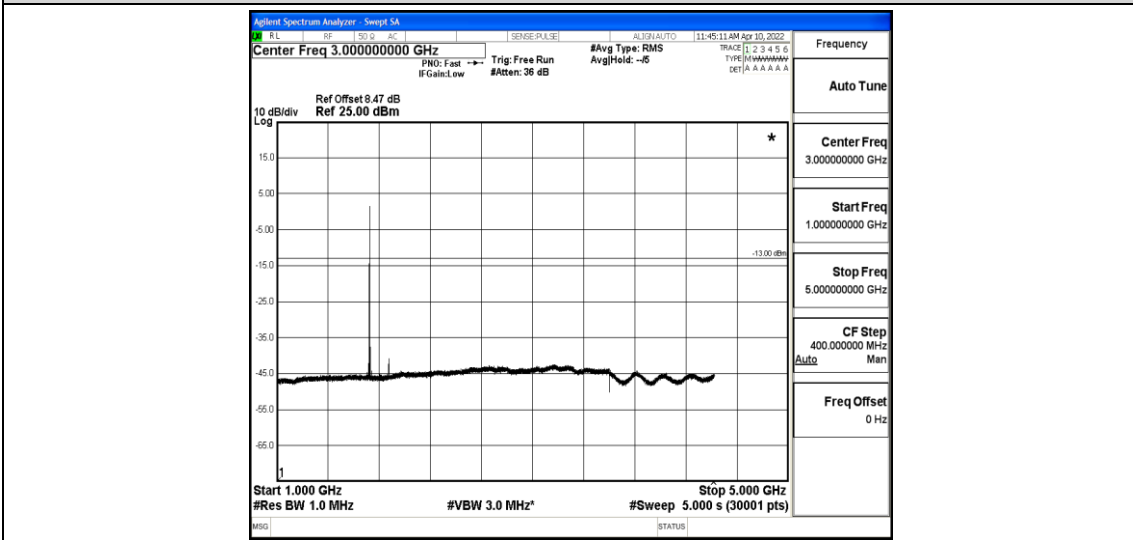

Band4-15MHz-16QAM-20175-1-0-Low-30-1000--36.94-PASS

Band4-15MHz-16QAM-20175-1-0-Low-1000-5000--41.27-PASS