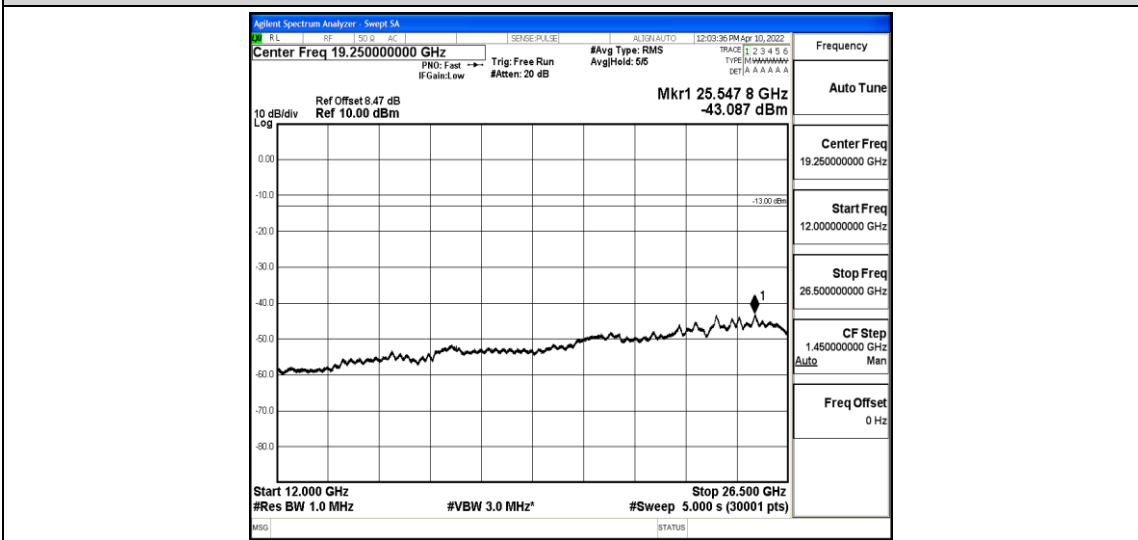

Band4-20MHz-QPSK-20050-1-0-Low-5000-12000--57.87-PASS

Band4-20MHz-QPSK-20050-1-0-Low-12000-26500--43.09-PASS