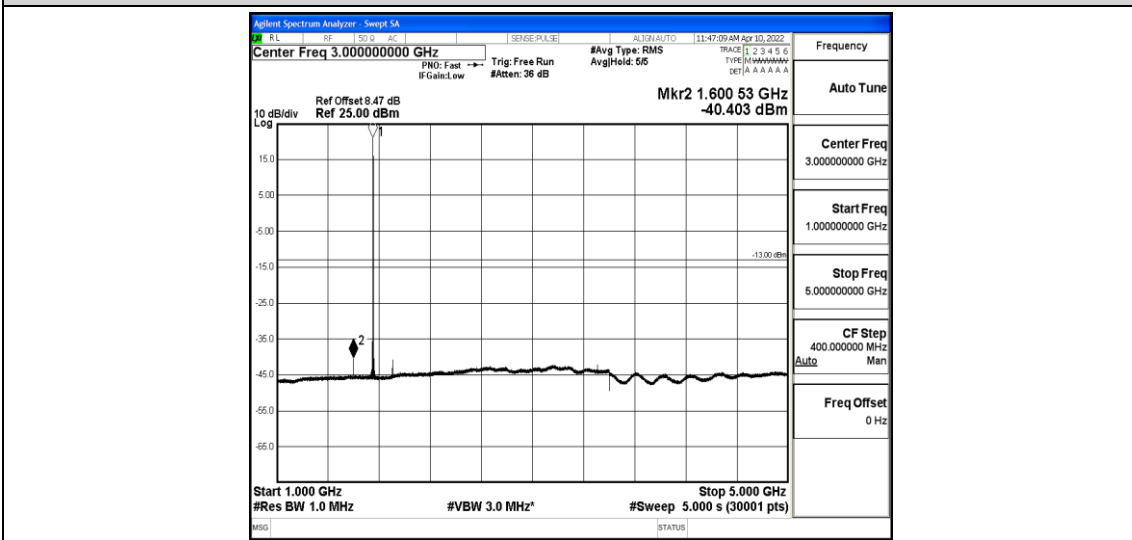

Band4-15MHz-QPSK-20325-1-0-High-30-1000--37.08-PASS

Band4-15MHz-QPSK-20325-1-0-High-1000-5000--40.4-PASS