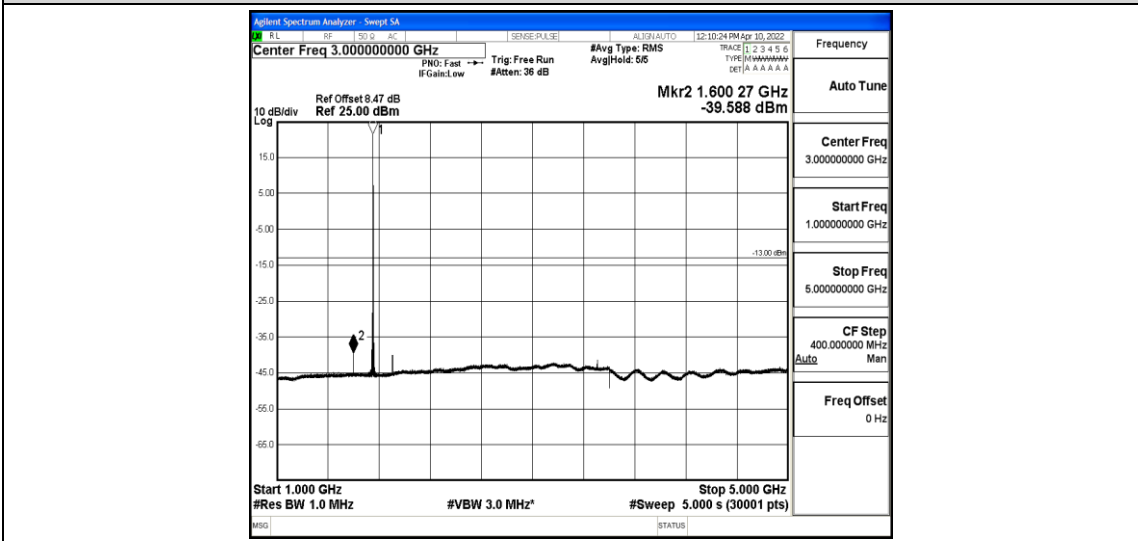

Band4-20MHz-QPSK-20300-1-0-High-30-1000--35.99-PASS

Band4-20MHz-QPSK-20300-1-0-High-1000-5000--39.59-PASS