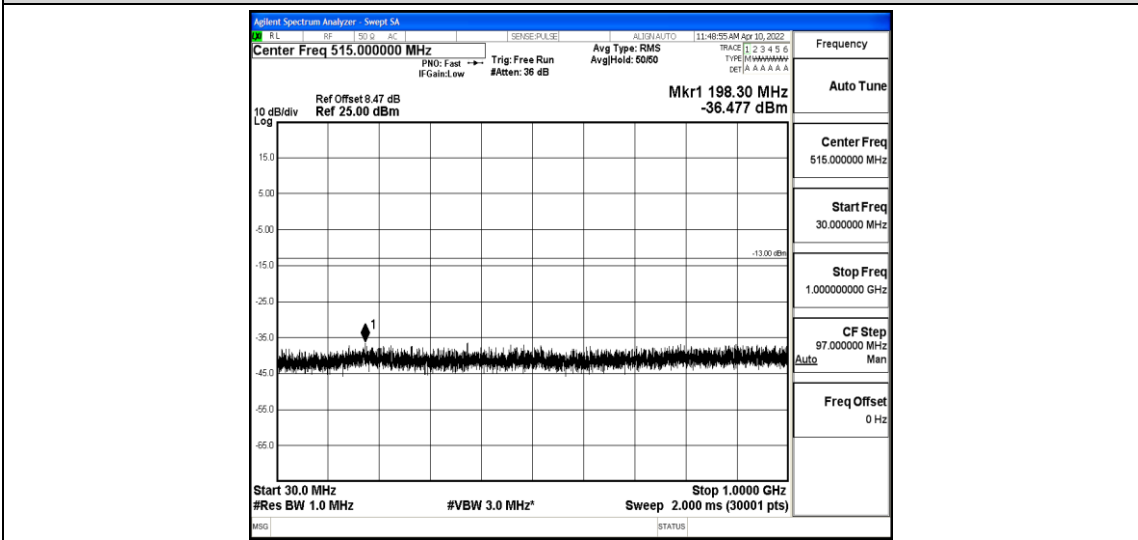

Band4-15MHz-16QAM-20175-1-0-Low-30-1000--36.94-PASS

Band4-15MHz-16QAM-20175-1-0-Low-1000-5000--41.27-PASS

Band4-15MHz-16QAM-20175-1-0-Low-5000-12000--58.5-PASS

Band4-15MHz-16QAM-20175-1-0-Low-12000-26500--43.82-PASS