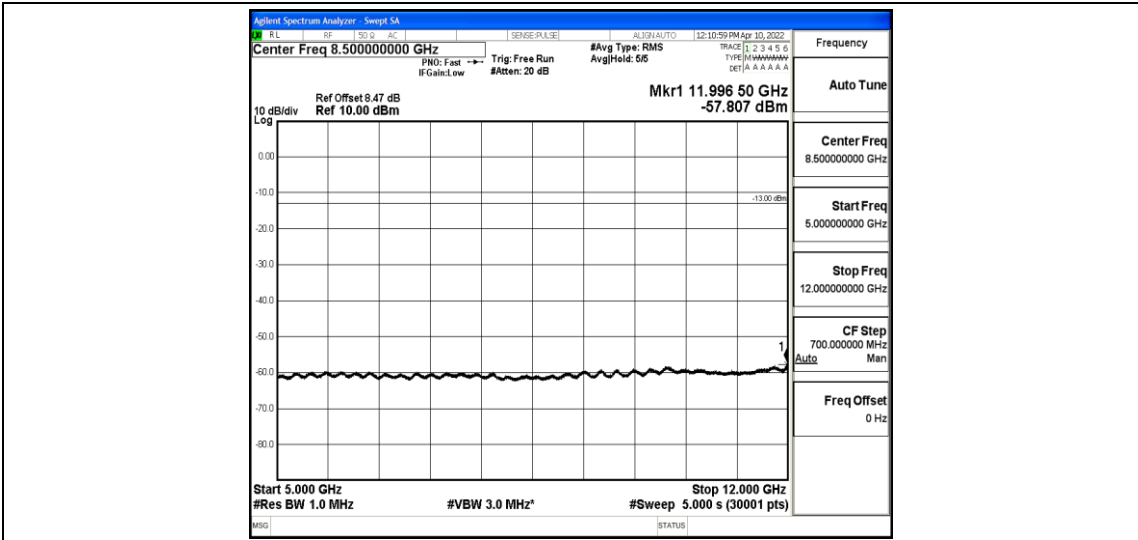

Band4-20MHz-QPSK-20300-1-0-High-1000-5000--39.59-PASS

Band4-20MHz-QPSK-20300-1-0-High-5000-12000--57.81-PASS