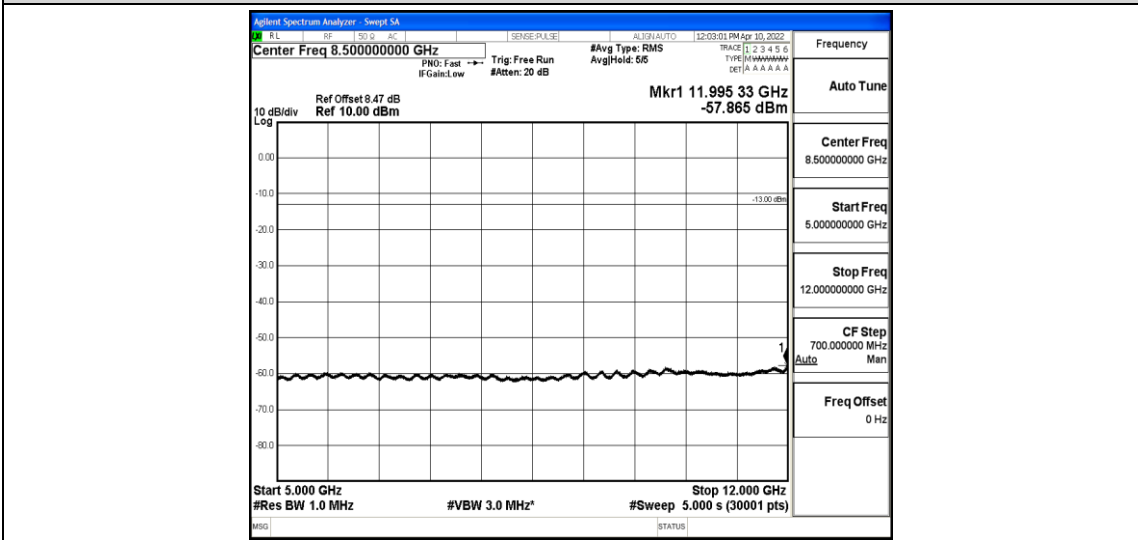

Band4-20MHz-QPSK-20050-1-0-Low-1000-5000--41.26-PASS

Band4-20MHz-QPSK-20050-1-0-Low-5000-12000--57.87-PASS