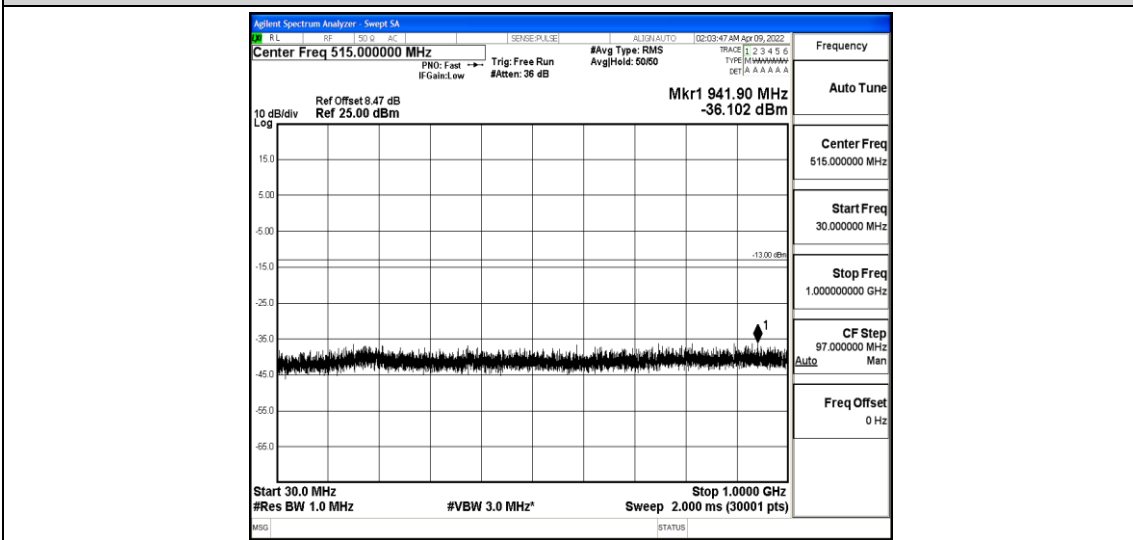

Band4-10MHz-16QAM-20350-1-0-High-30-1000--35.95-PASS

Band4-10MHz-16QAM-20350-1-0-High-1000-5000--40.56-PASS

Band4-10MHz-16QAM-20350-1-0-High-5000-12000--57.88-PASS

Band4-10MHz-16QAM-20350-1-0-High-12000-26500--42.99-PASS