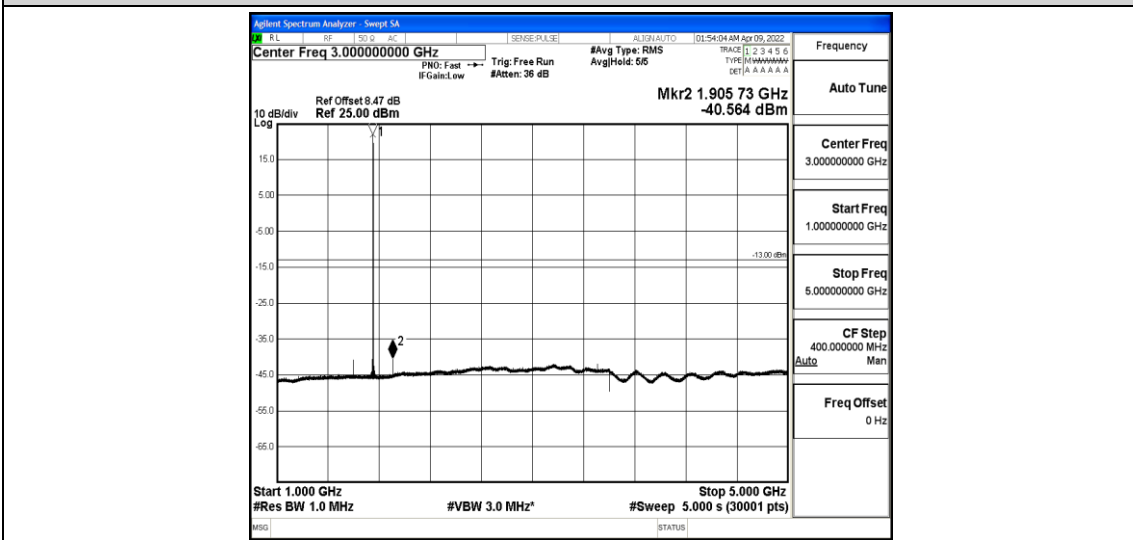

Band4-10MHz-16QAM-20350-1-0-High-30-1000--35.95-PASS

Band4-10MHz-16QAM-20350-1-0-High-1000-5000--40.56-PASS