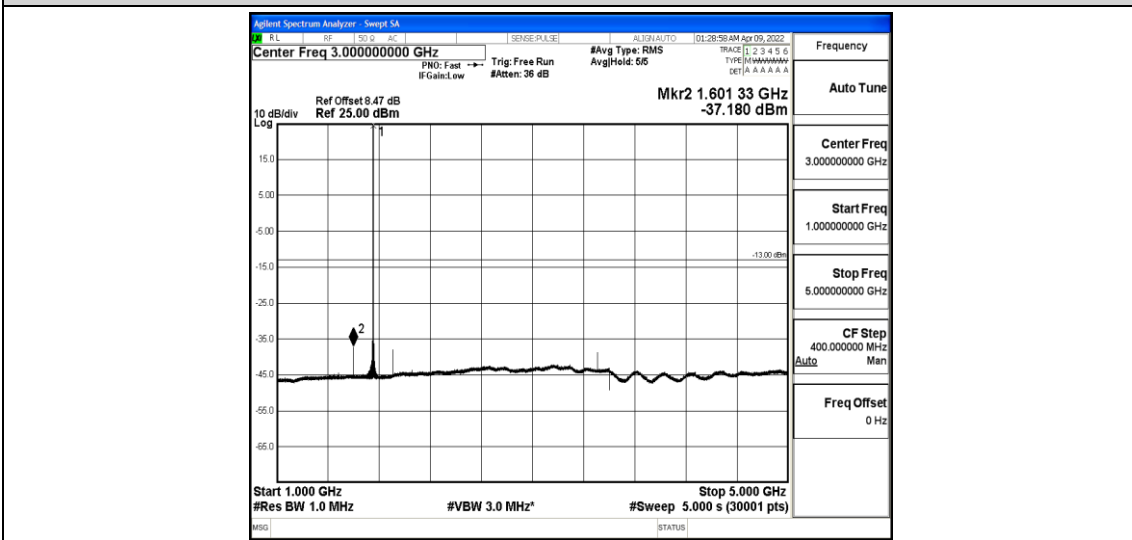

Band4-5MHz-QPSK-20375-1-0-High-30-1000--34.87-PASS

Band4-5MHz-QPSK-20375-1-0-High-1000-5000--37.18-PASS