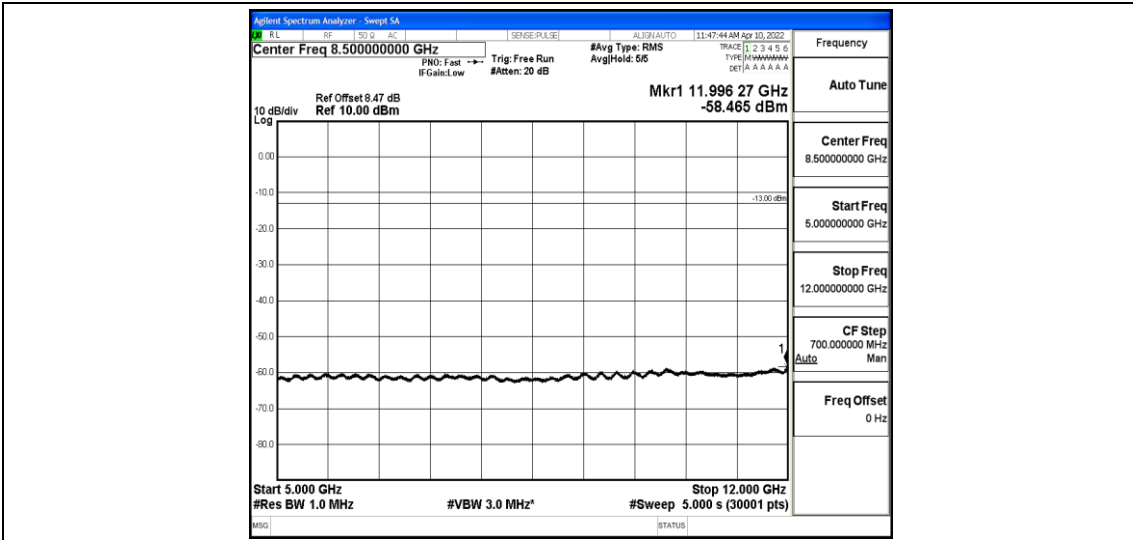

Band4-15MHz-QPSK-20325-1-0-High-1000-5000--40.4-PASS

Band4-15MHz-QPSK-20325-1-0-High-5000-12000--58.47-PASS