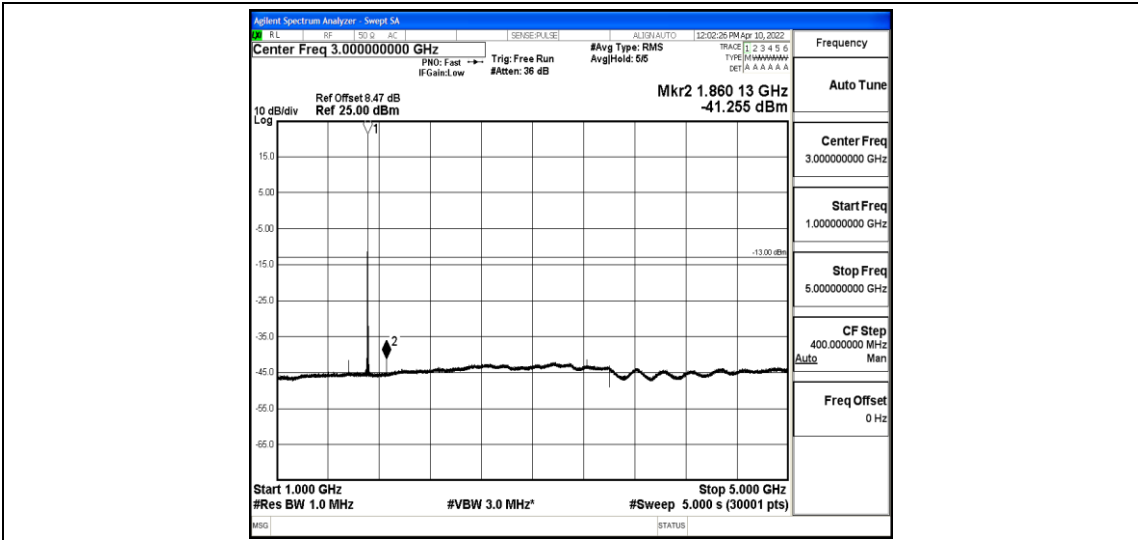

Band4-20MHz-QPSK-20050-1-0-Low-30-1000--36.22-PASS

Band4-20MHz-QPSK-20050-1-0-Low-1000-5000--41.26-PASS