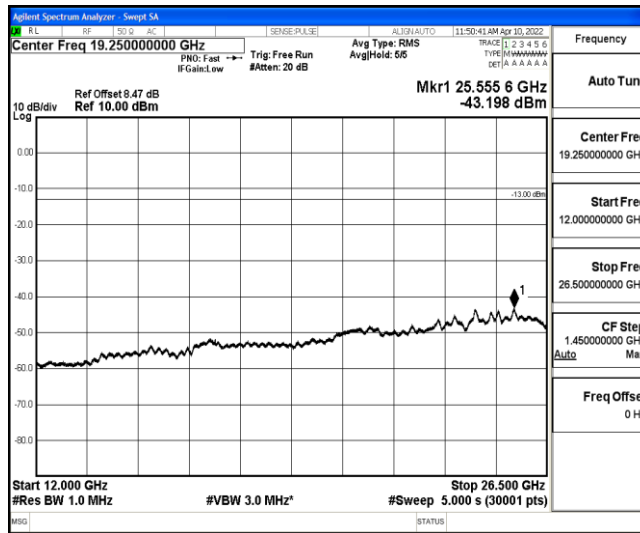

Band4-15MHz-16QAM-20325-1-0-High-5000-12000--58.16-PASS

Band4-15MHz-16QAM-20325-1-0-High-12000-26500--43.2-PASS