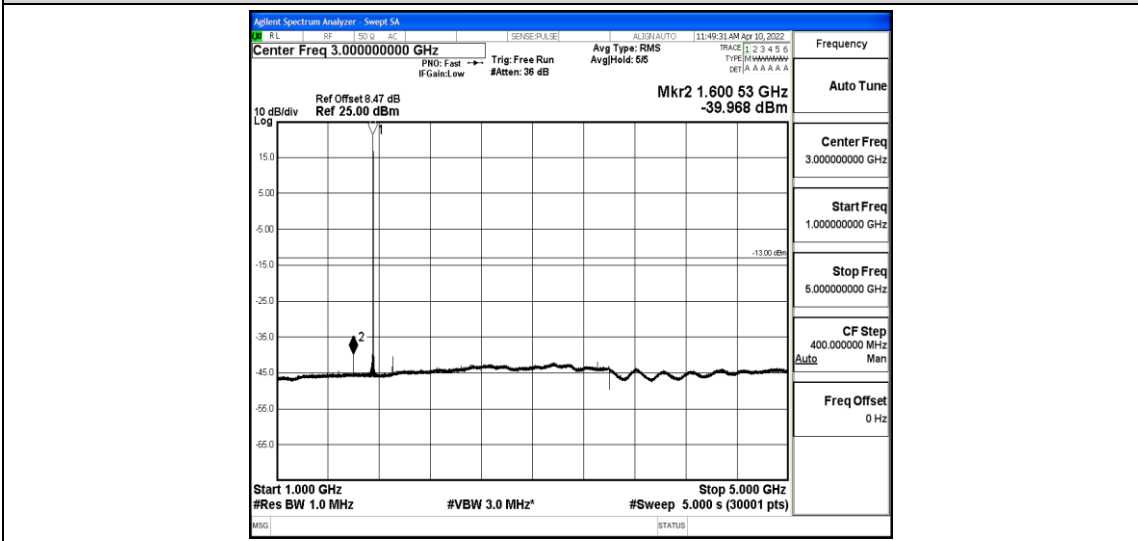

Band4-15MHz-16QAM-20325-1-0-High-30-1000--36.48-PASS

Band4-15MHz-16QAM-20325-1-0-High-1000-5000--39.97-PASS