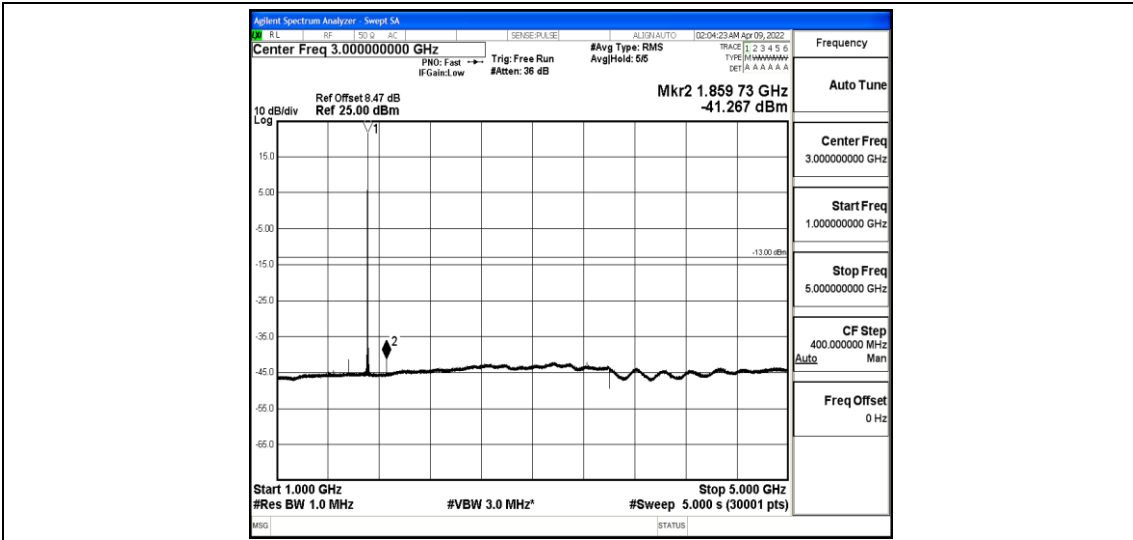

Band4-15MHz-QPSK-20025-1-0-Low-30-1000--36.1-PASS

Band4-15MHz-QPSK-20025-1-0-Low-1000-5000--41.27-PASS