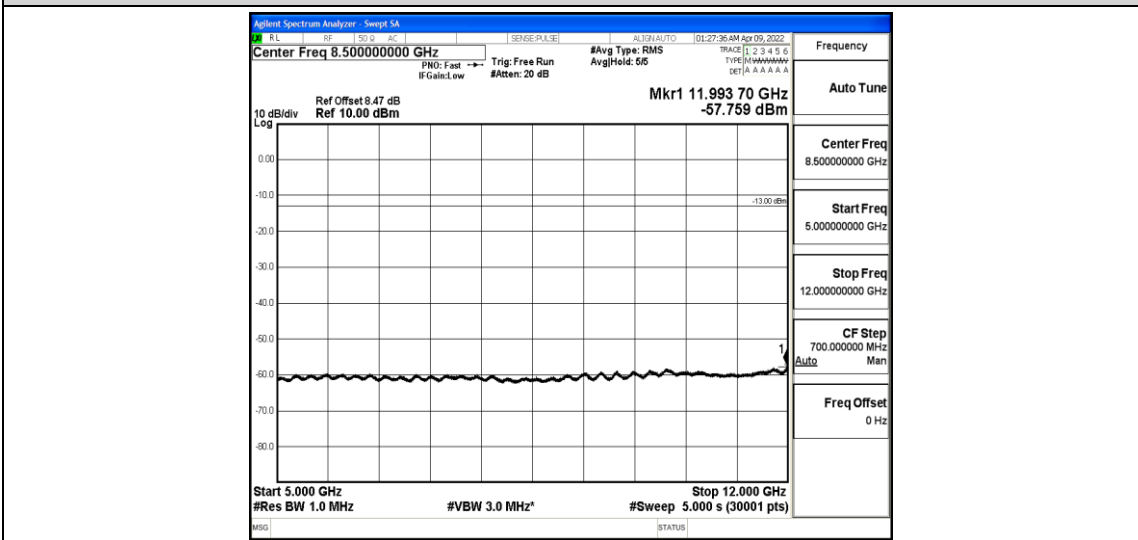

Band4-5MHz-16QAM-20175-1-0-Low-1000-5000--40.59-PASS

Band4-5MHz-16QAM-20175-1-0-Low-5000-12000--57.76-PASS