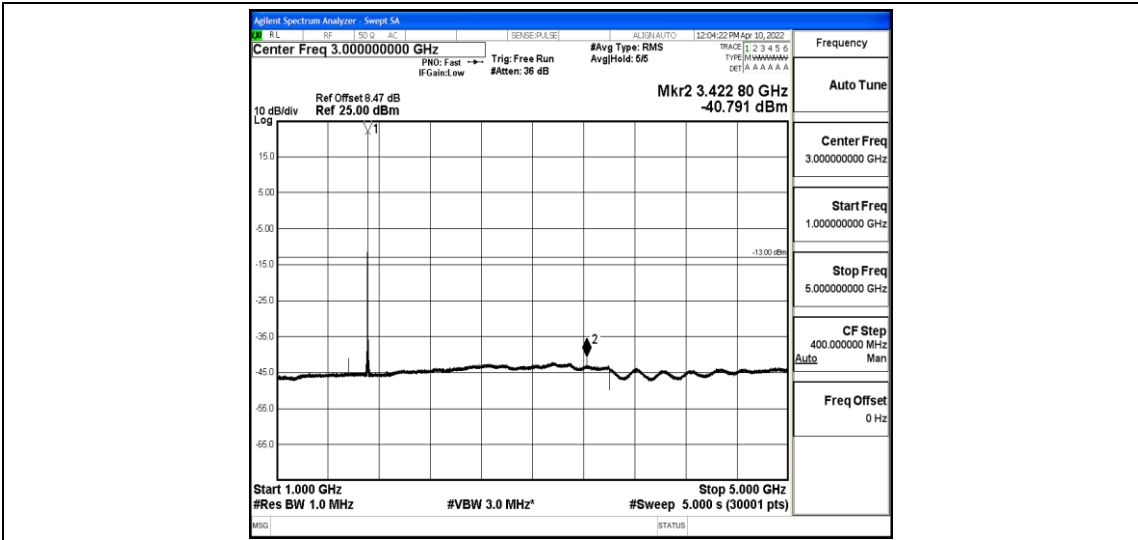

Band4-20MHz-16QAM-20050-1-0-Low-30-1000--35.55-PASS

Band4-20MHz-16QAM-20050-1-0-Low-1000-5000--40.79-PASS