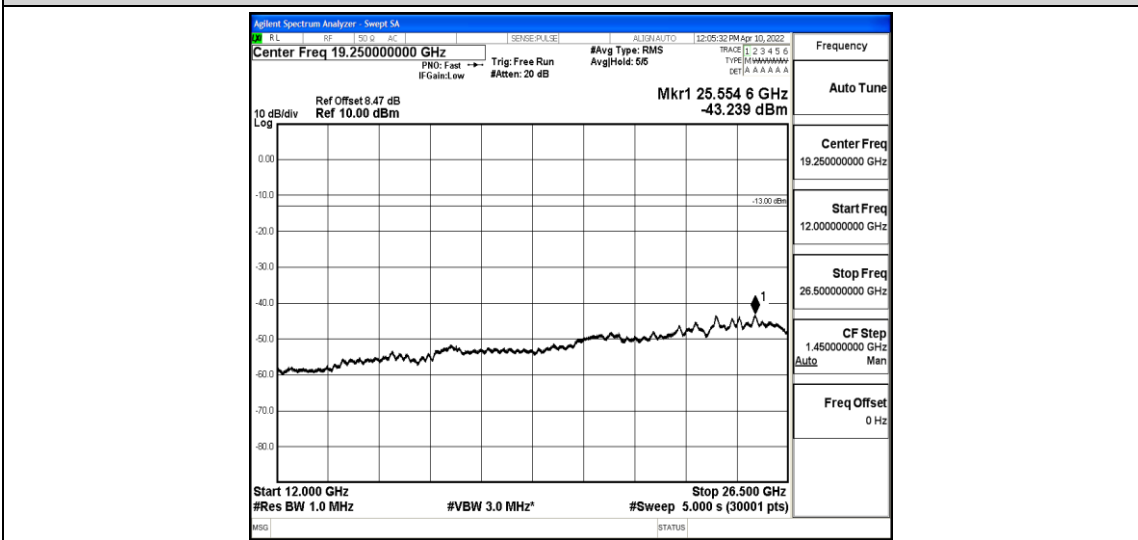

Band4-20MHz-16QAM-20050-1-0-Low-5000-12000--57.86-PASS

Band4-20MHz-16QAM-20050-1-0-Low-12000-26500--43.24-PASS