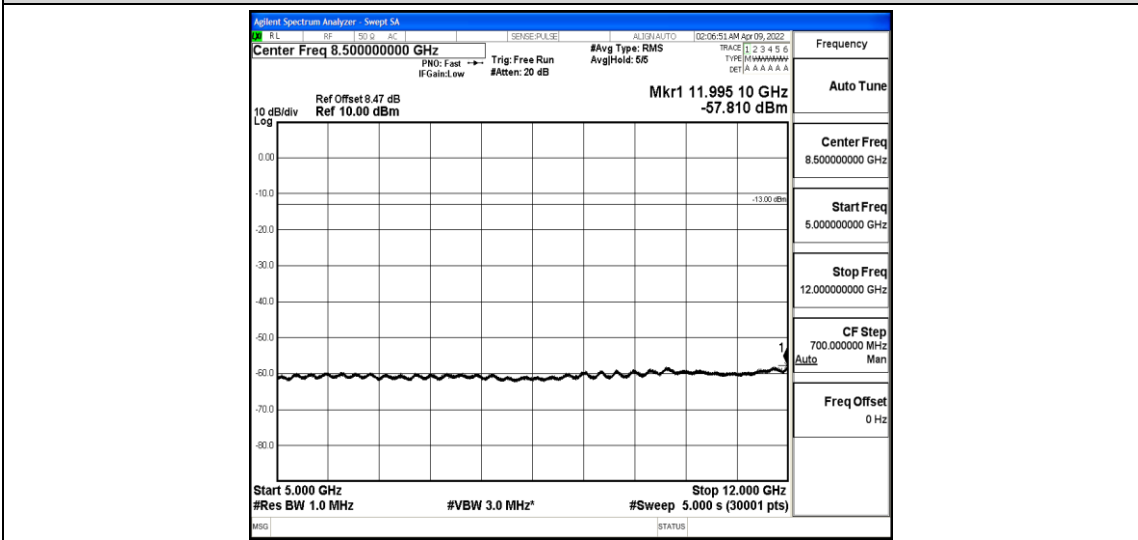

Band4-15MHz-16QAM-20025-1-0-Low-1000-5000--41.2-PASS

Band4-15MHz-16QAM-20025-1-0-Low-5000-12000--57.81-PASS