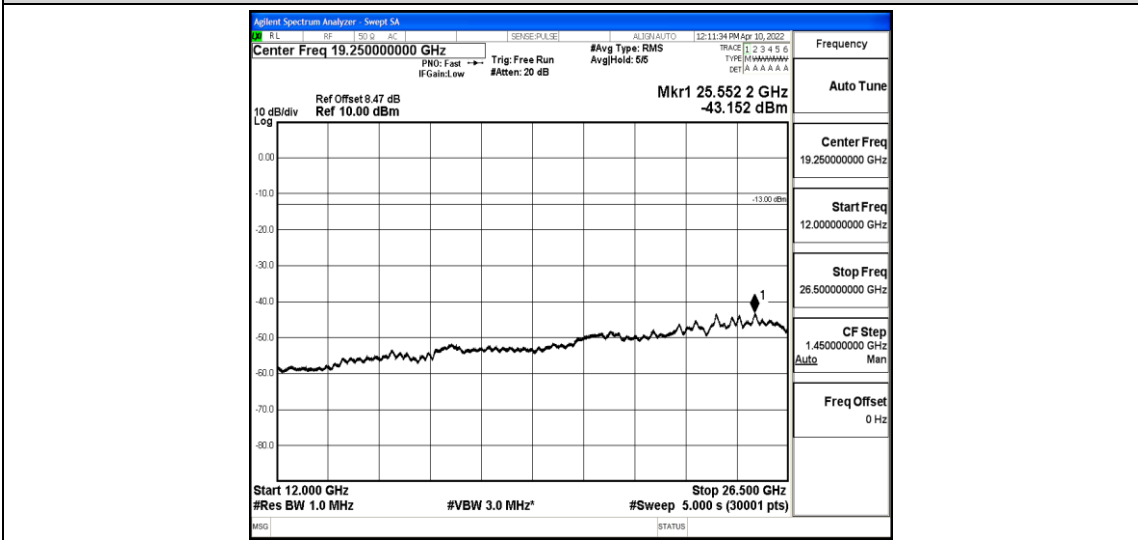

Band4-20MHz-QPSK-20300-1-0-High-5000-12000--57.81-PASS

Band4-20MHz-QPSK-20300-1-0-High-12000-26500--43.15-PASS