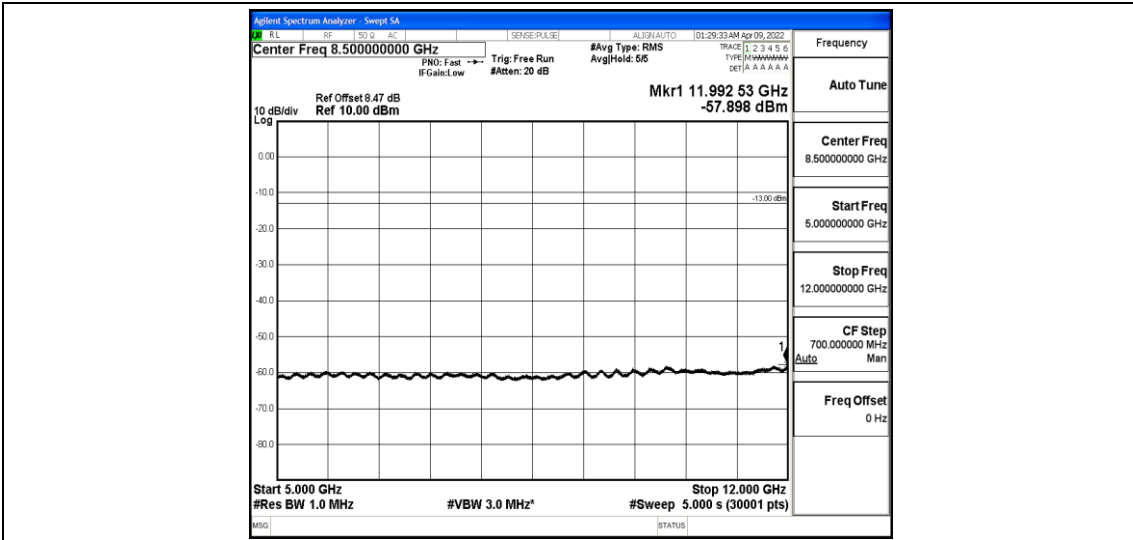

Band4-5MHz-QPSK-20375-1-0-High-1000-5000--37.18-PASS

Band4-5MHz-QPSK-20375-1-0-High-5000-12000--57.9-PASS