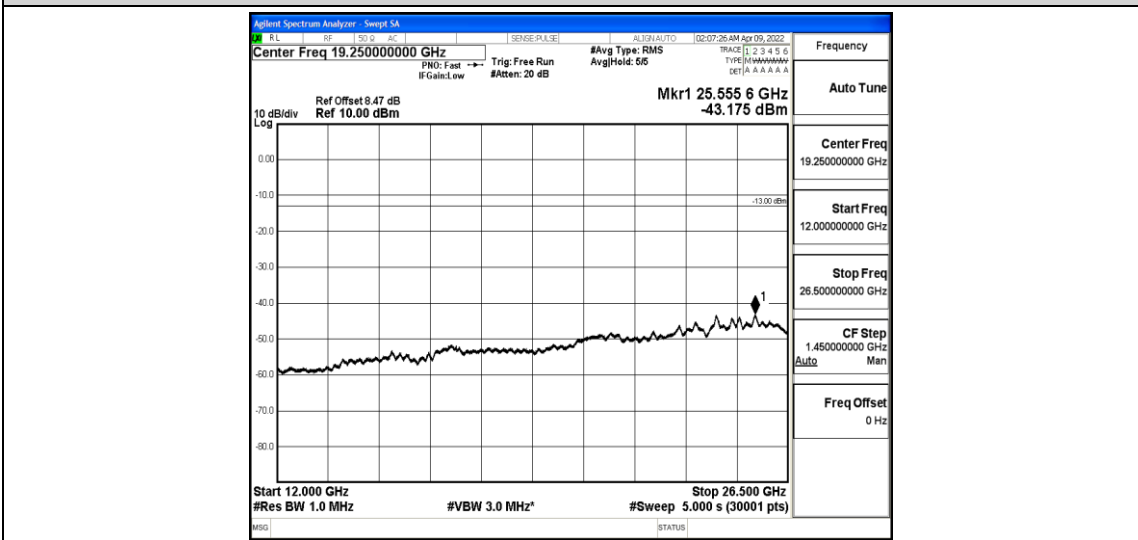

Band4-15MHz-16QAM-20025-1-0-Low-5000-12000--57.81-PASS

Band4-15MHz-16QAM-20025-1-0-Low-12000-26500--43.18-PASS