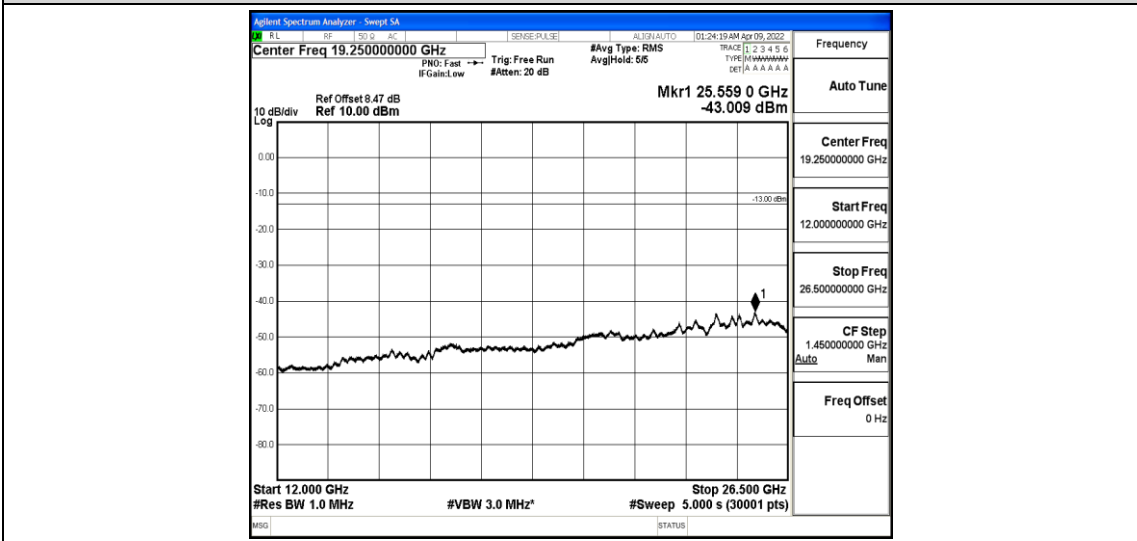

Band4-5MHz-16QAM-19975-1-0-Low-5000-12000--58.01-PASS

Band4-5MHz-16QAM-19975-1-0-Low-12000-26500--43.01-PASS