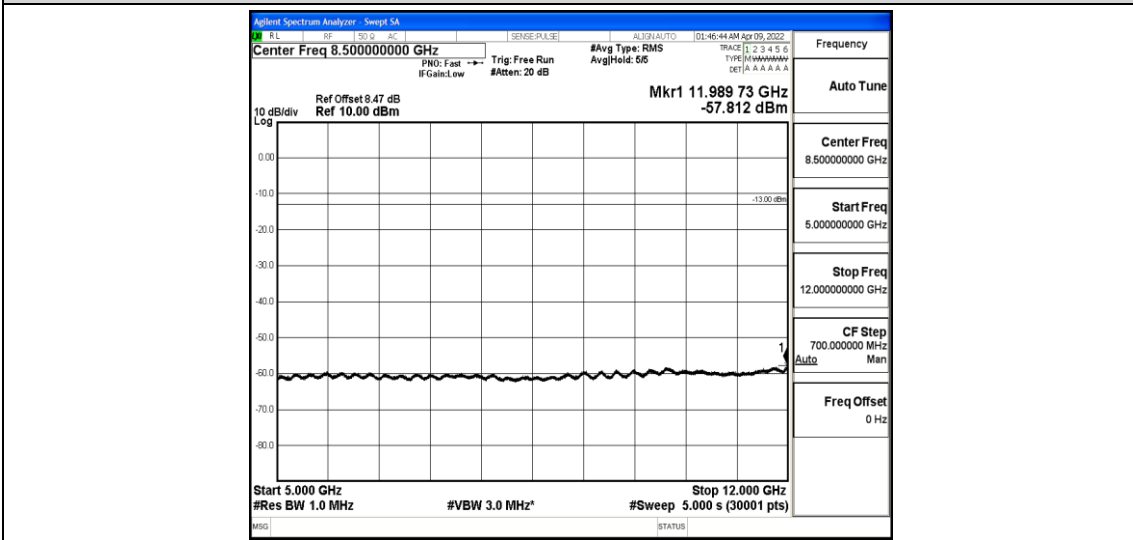

Band4-10MHz-16QAM-20000-1-0-Low-1000-5000--41.14-PASS

Band4-10MHz-16QAM-20000-1-0-Low-5000-12000--57.81-PASS