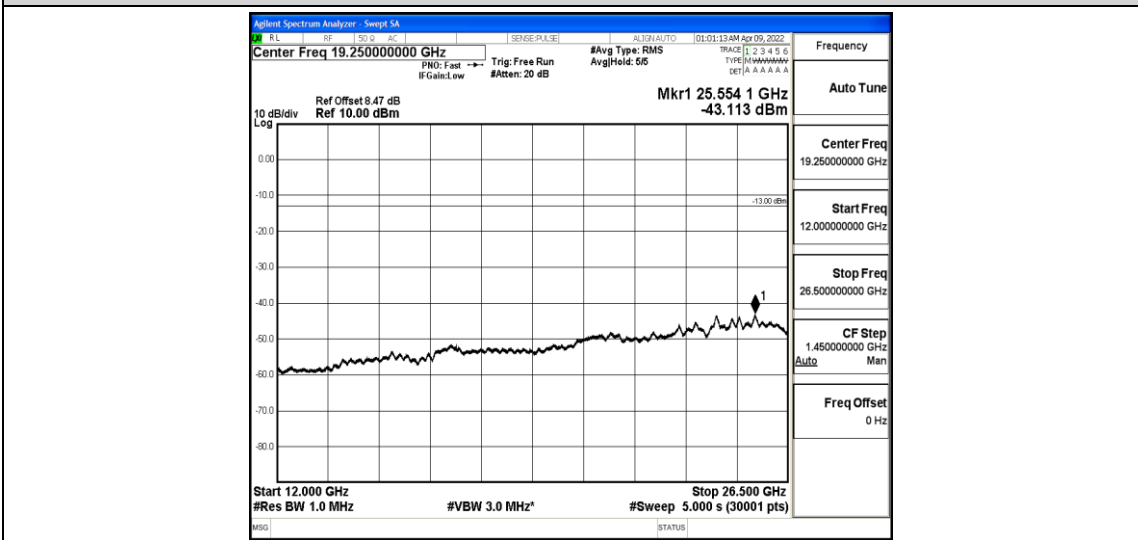

Band4-3MHz-16QAM-19965-1-0-Low-12000-26500--43.11-PASS