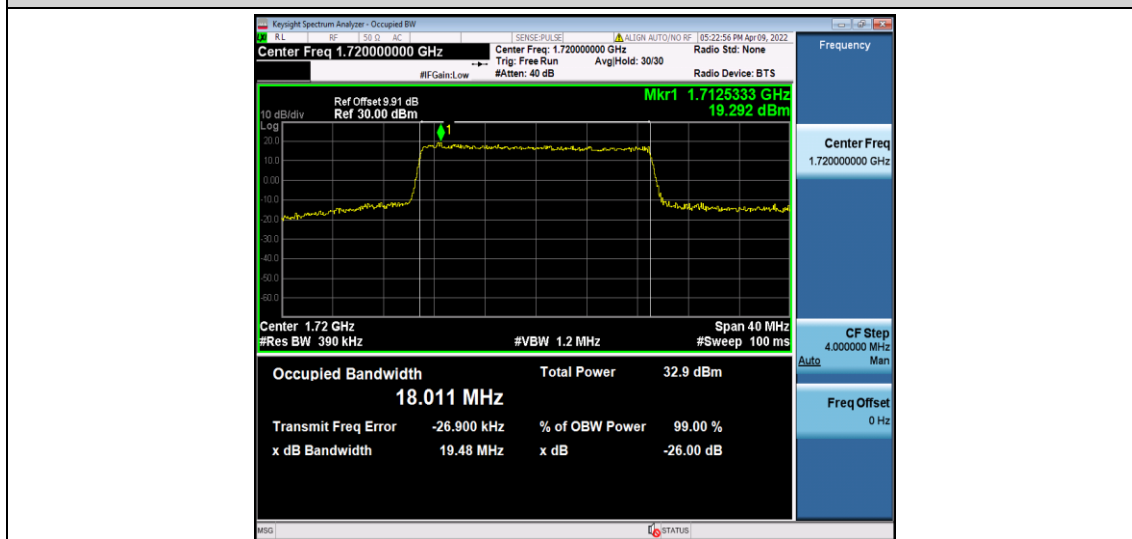

Band4-15MHz-16QAM-20325-75RB#0-13.502

Band4-20MHz-QPSK-20050-100RB#0-18.034

Band4-20MHz-QPSK-20175-100RB#0-18.104

Band4-20MHz-QPSK-20300-100RB#0-18.012

Band4-20MHz-16QAM-20050-100RB#0-18.011

Band4-20MHz-16QAM-20175-100RB#0-18.082