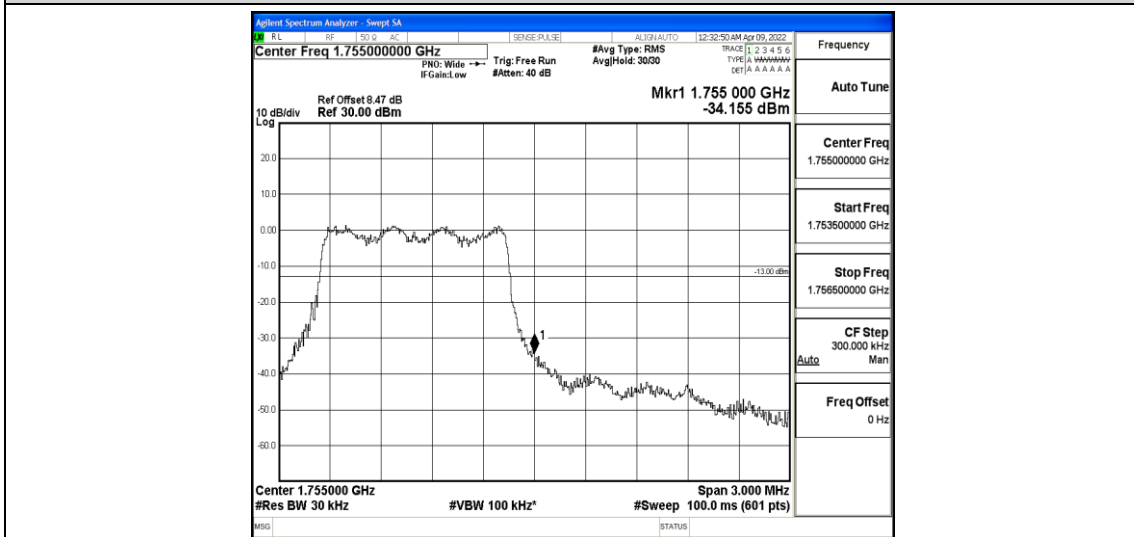

Band4-1.4MHz-QPSK-20393-6-0-Low--34.15-PASS