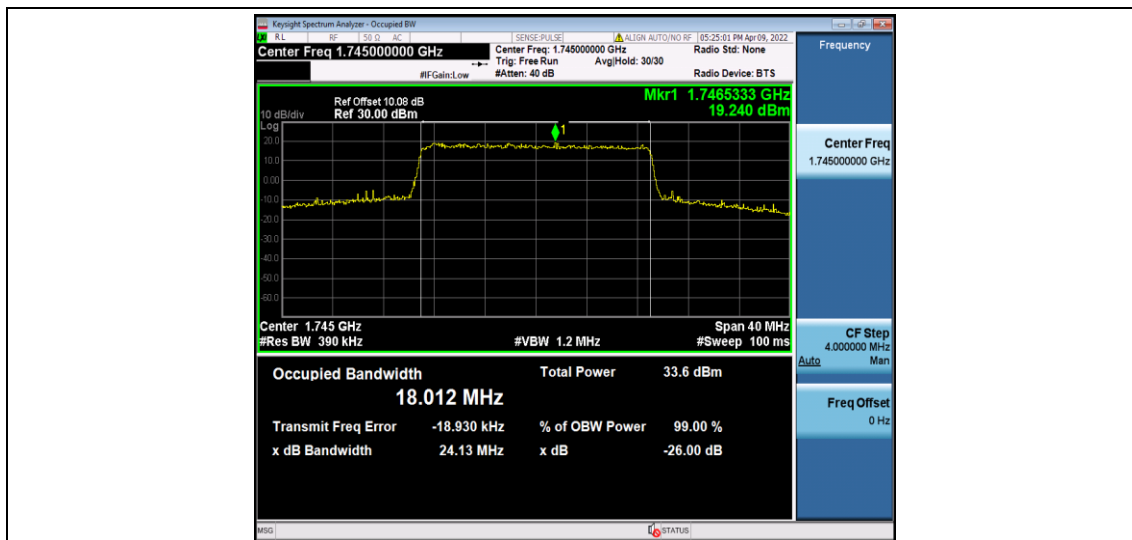

Band4-15MHz-16QAM-20325-75RB#0-13.502

Band4-20MHz-QPSK-20050-100RB#0-18.034

Band4-20MHz-QPSK-20175-100RB#0-18.104

Band4-20MHz-QPSK-20300-100RB#0-18.012

Band4-20MHz-16QAM-20050-100RB#0-18.011

Band4-20MHz-16QAM-20175-100RB#0-18.082