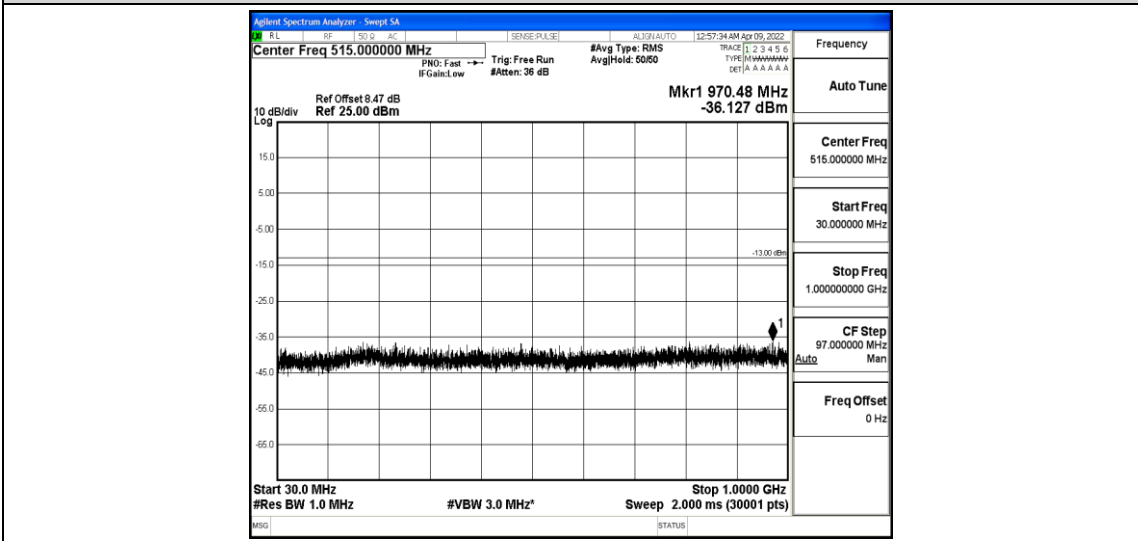

Band4-3MHz-QPSK-19965-1-0-Low-30-1000--36.13-PASS