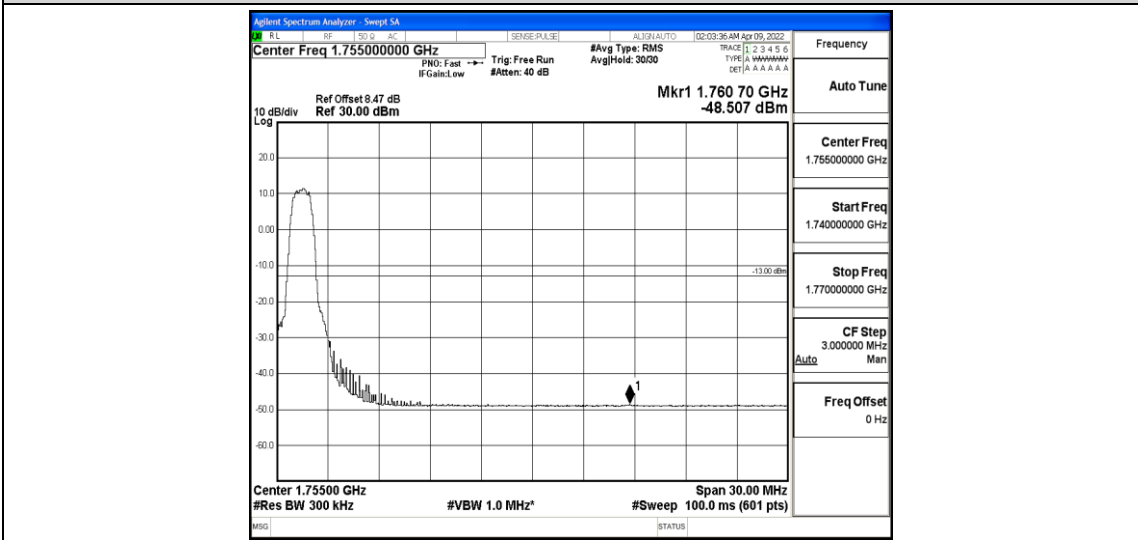

Band4-10MHz-16QAM-20350-6-0-Low--50.26-PASS

Band4-15MHz-QPSK-20025-6-0-Low--26.82-PASS

Band4-15MHz-QPSK-20325-6-0-Low--48.61-PASS

Band4-15MHz-16QAM-20025-6-0-Low--26.95-PASS

Band4-15MHz-16QAM-20325-6-0-Low--48.51-PASS