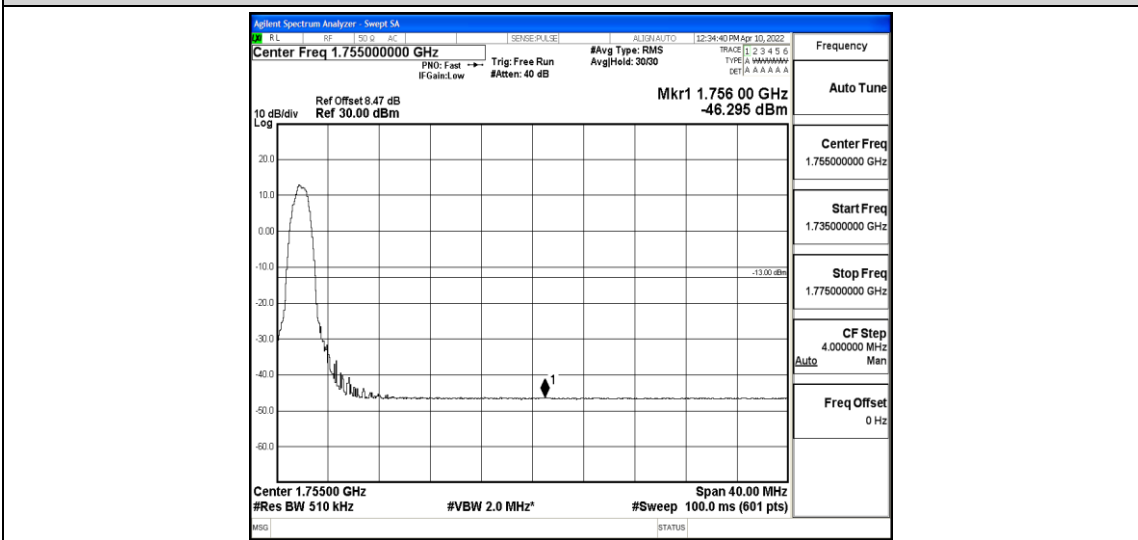

Band4-20MHz-16QAM-20300-6-0-Low--46.29-PASS