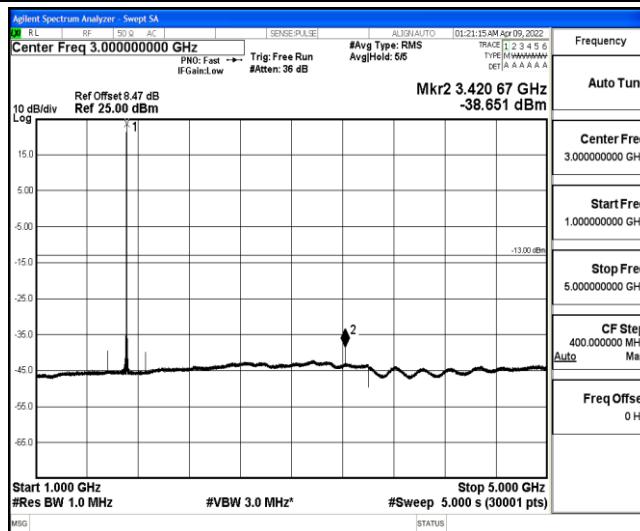

Band4-3MHz-16QAM-20385-1-0-High-1000-5000--40.68-PASS

Band4-3MHz-16QAM-20385-1-0-High-5000-12000--57.84-PASS

Band4-3MHz-16QAM-20385-1-0-High-12000-26500--43.18-PASS

Band4-5MHz-QPSK-19975-1-0-Low-30-1000--35.56-PASS