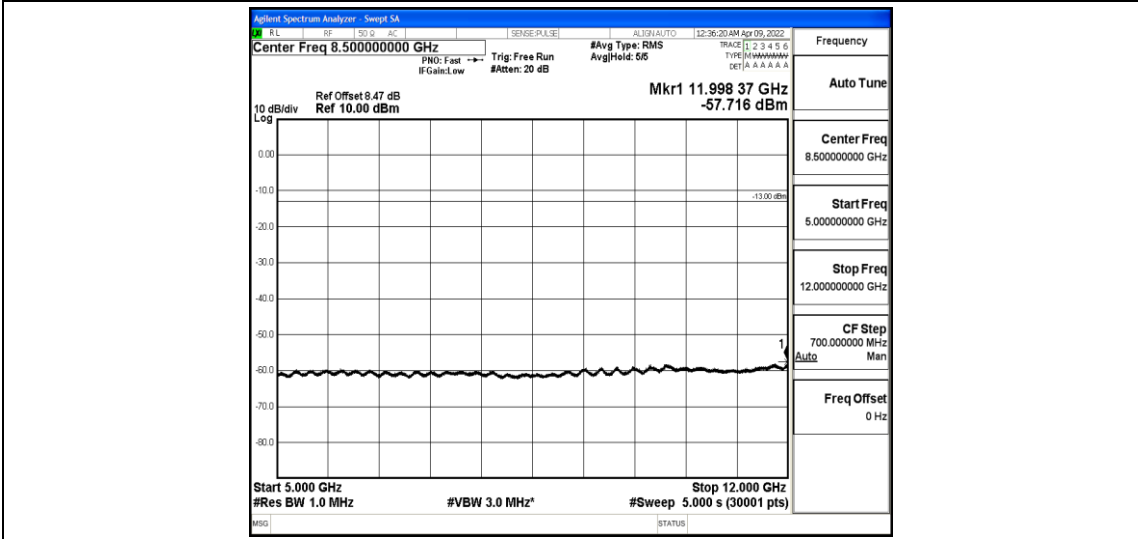

Band4-1.4MHz-16QAM-19957-1-0-Low-5000-12000--57.72-PASS