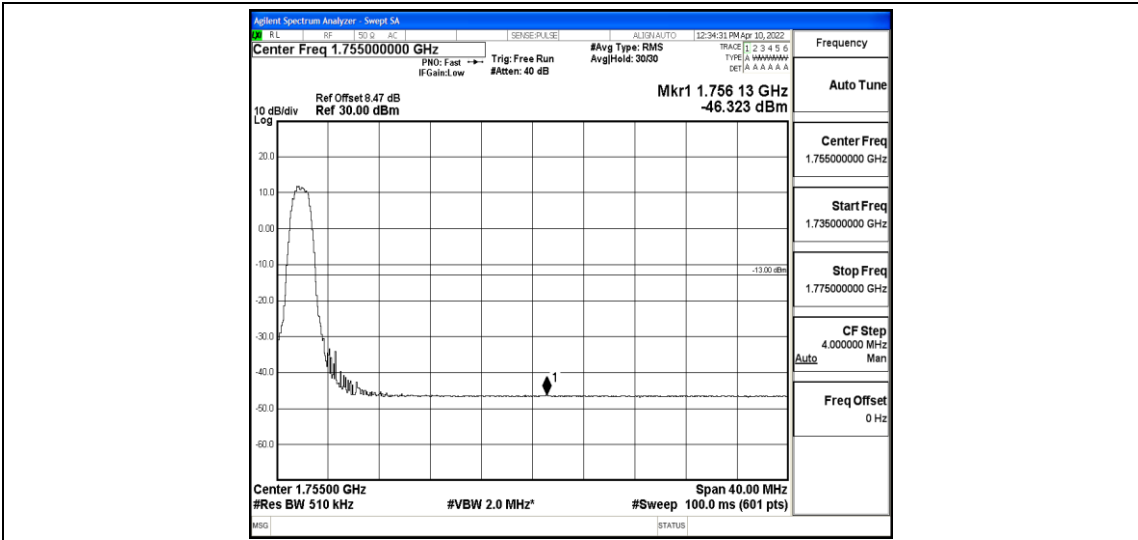

Band4-20MHz-QPSK-20300-6-0-Low--46.32-PASS