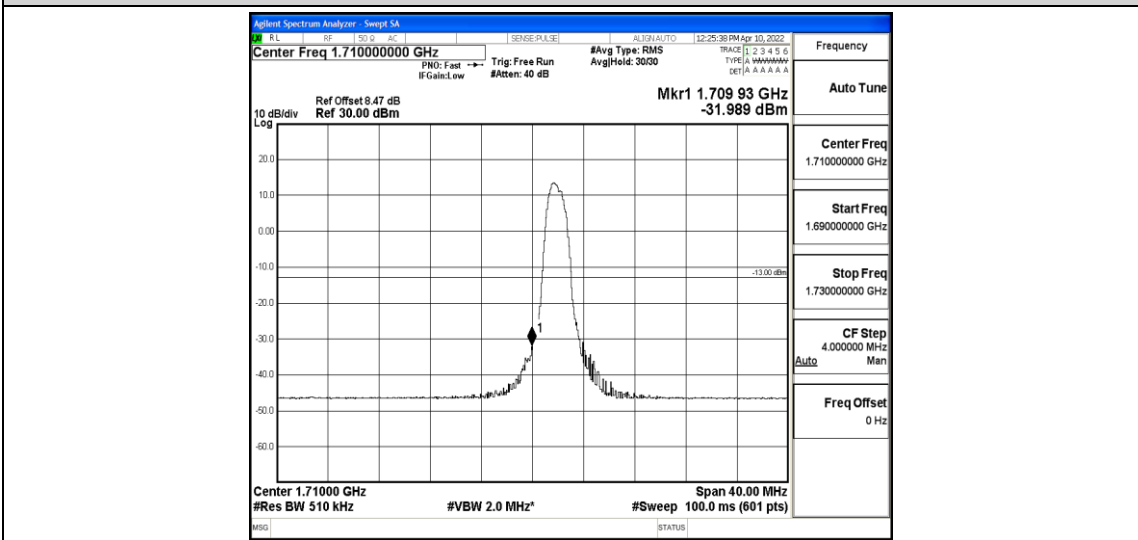

Band4-10MHz-16QAM-20350-6-0-Low--50.26-PASS

Band4-15MHz-QPSK-20025-6-0-Low--26.82-PASS

Band4-15MHz-QPSK-20325-6-0-Low--48.61-PASS

Band4-15MHz-16QAM-20025-6-0-Low--26.95-PASS

Band4-15MHz-16QAM-20325-6-0-Low--48.51-PASS