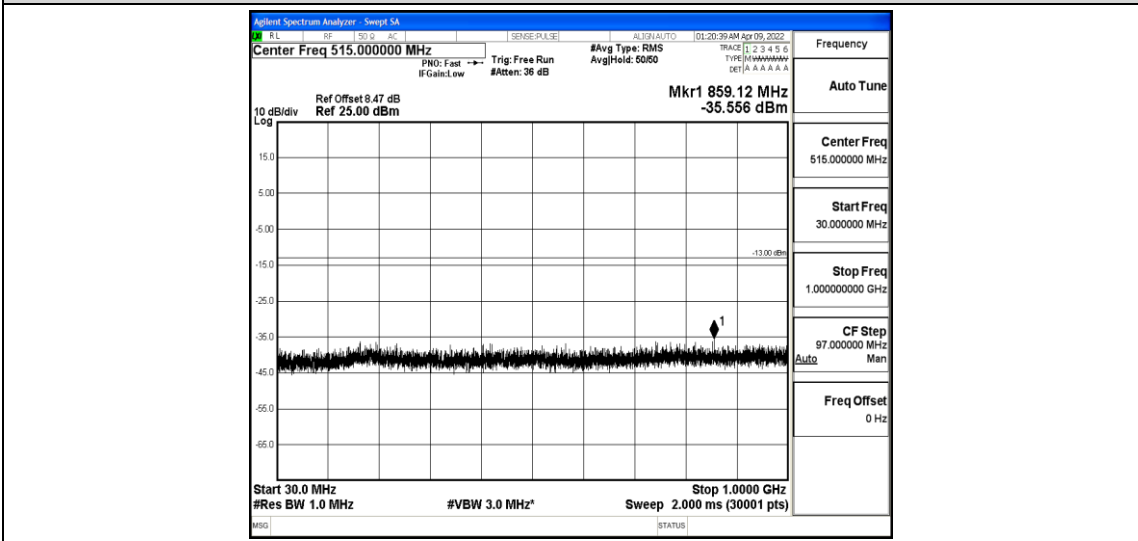

Band4-5MHz-QPSK-19975-1-0-Low-30-1000--35.56-PASS