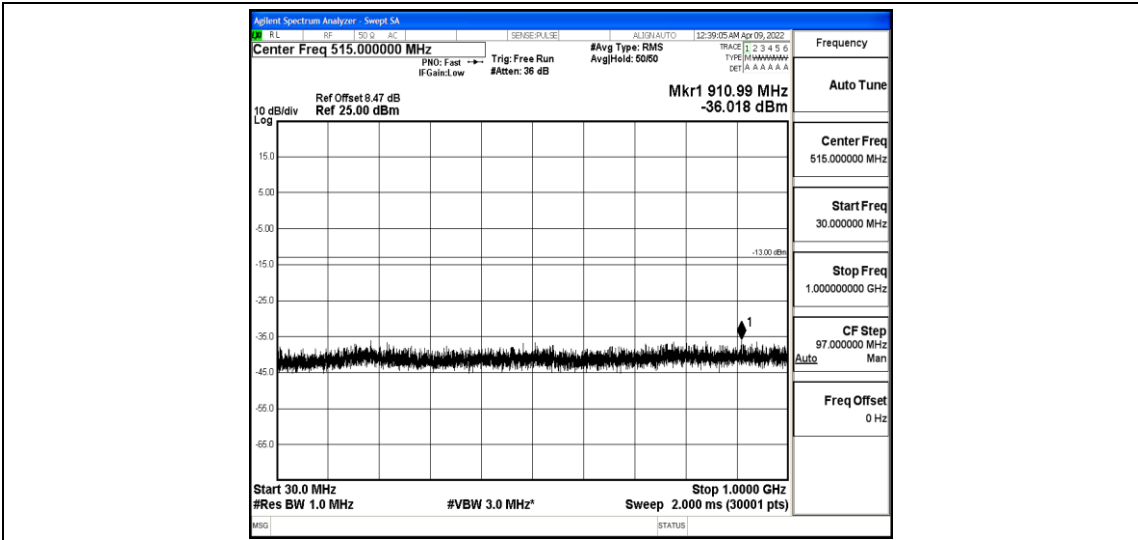

Band4-1.4MHz-16QAM-20175-1-0-Low-30-1000--36.02-PASS