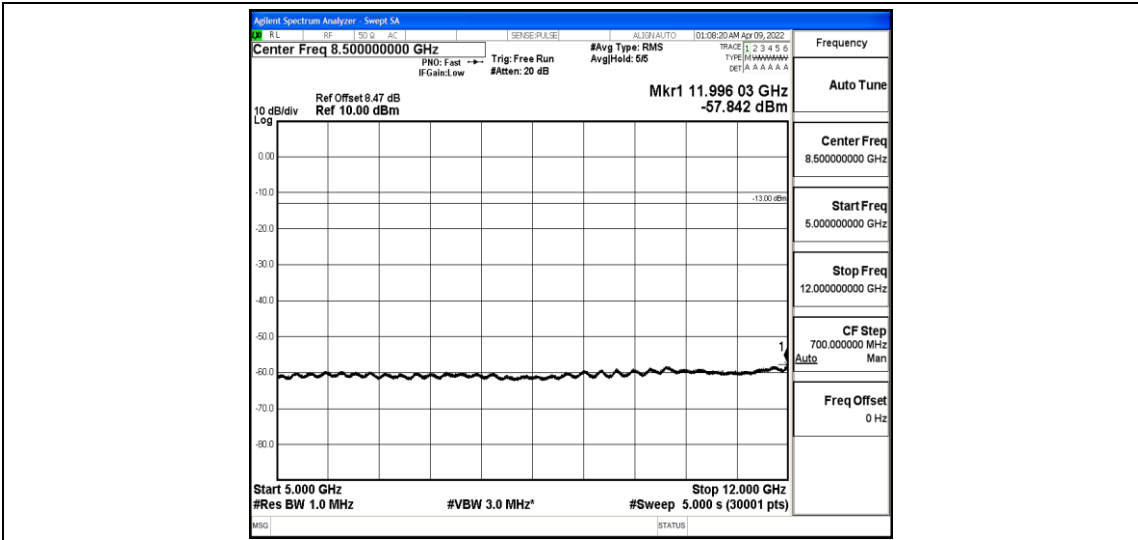

Band4-3MHz-16QAM-20385-1-0-High-5000-12000--57.84-PASS