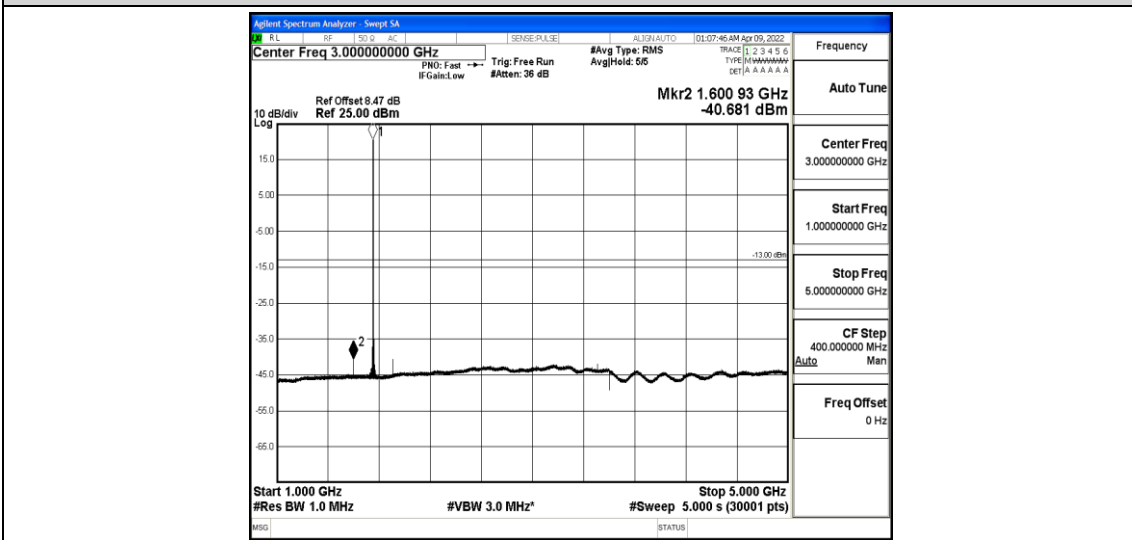

Band4-3MHz-16QAM-20175-1-0-Low-1000-5000--41.33-PASS

Band4-3MHz-16QAM-20175-1-0-Low-5000-12000--57.71-PASS

Band4-3MHz-16QAM-20175-1-0-Low-12000-26500--43.23-PASS

Band4-3MHz-16QAM-20385-1-0-High-30-1000--35.29-PASS