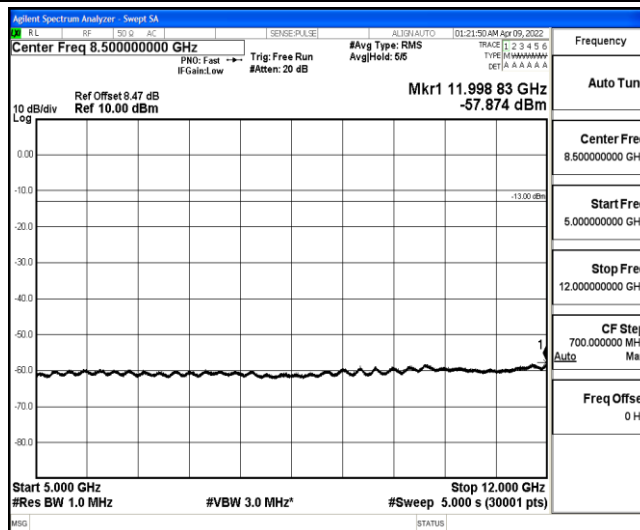

Band4-5MHz-QPSK-19975-1-0-Low-5000-12000--57.87-PASS