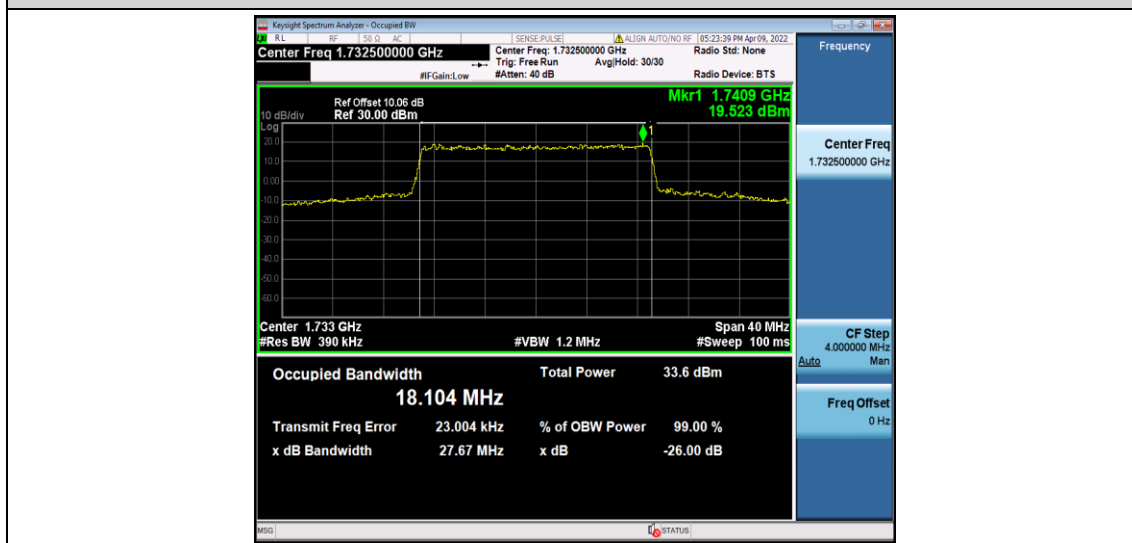

Band4-15MHz-16QAM-20325-75RB#0-13.502

Band4-20MHz-QPSK-20050-100RB#0-18.034

Band4-20MHz-QPSK-20175-100RB#0-18.104

Band4-20MHz-QPSK-20300-100RB#0-18.012

Band4-20MHz-16QAM-20050-100RB#0-18.011

Band4-20MHz-16QAM-20175-100RB#0-18.082