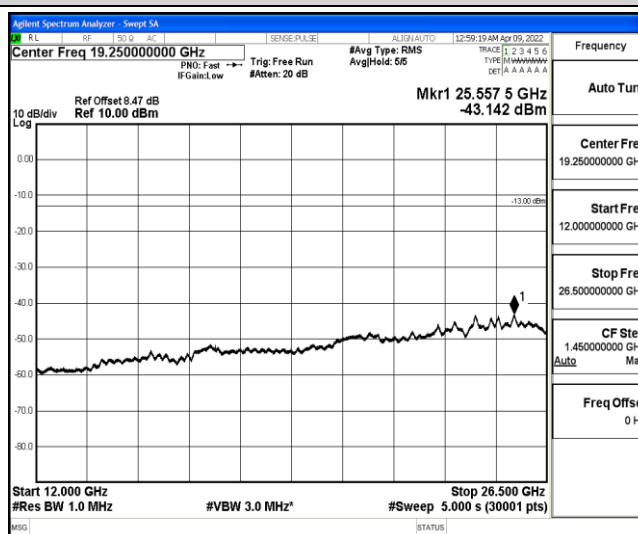

Band4-3MHz-QPSK-19965-1-0-Low-12000-26500--43.14-PASS