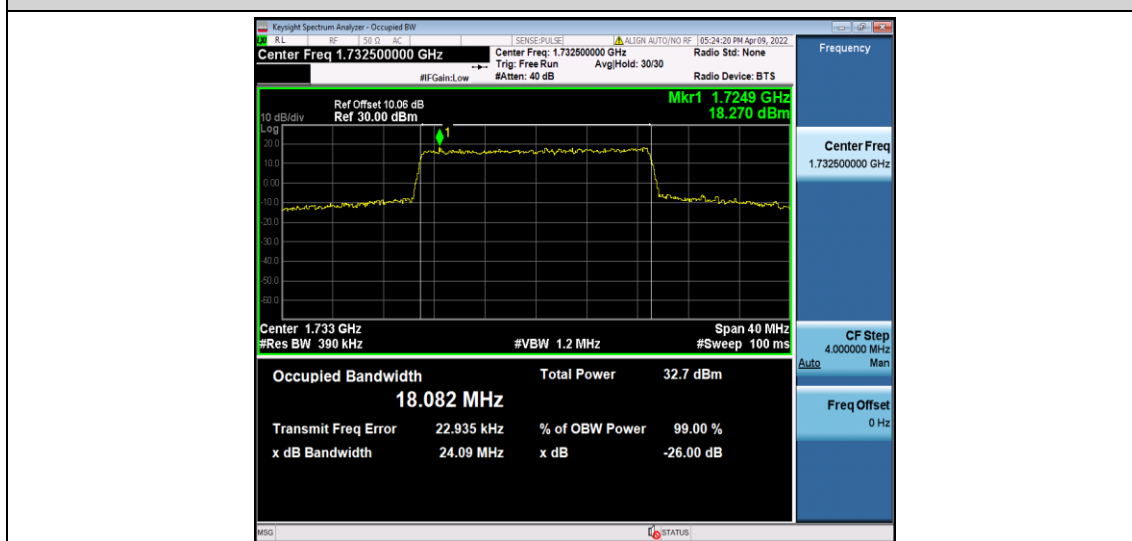

Band4-15MHz-16QAM-20325-75RB#0-13.502

Band4-20MHz-QPSK-20050-100RB#0-18.034

Band4-20MHz-QPSK-20175-100RB#0-18.104

Band4-20MHz-QPSK-20300-100RB#0-18.012

Band4-20MHz-16QAM-20050-100RB#0-18.011

Band4-20MHz-16QAM-20175-100RB#0-18.082