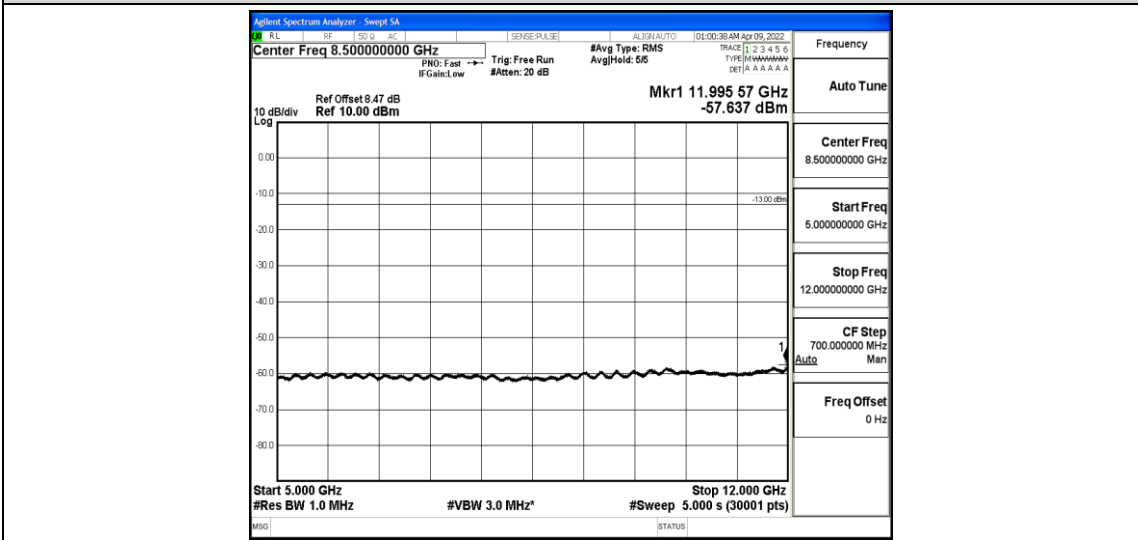

Band4-3MHz-16QAM-19965-1-0-Low-5000-12000--57.64-PASS