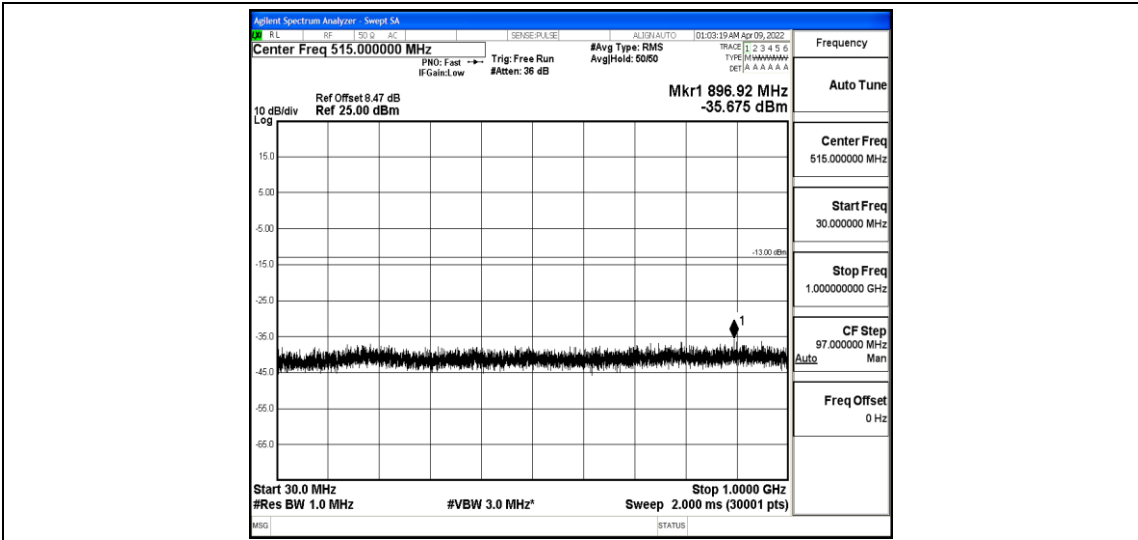

Band4-3MHz-16QAM-20175-1-0-Low-30-1000--35.68-PASS