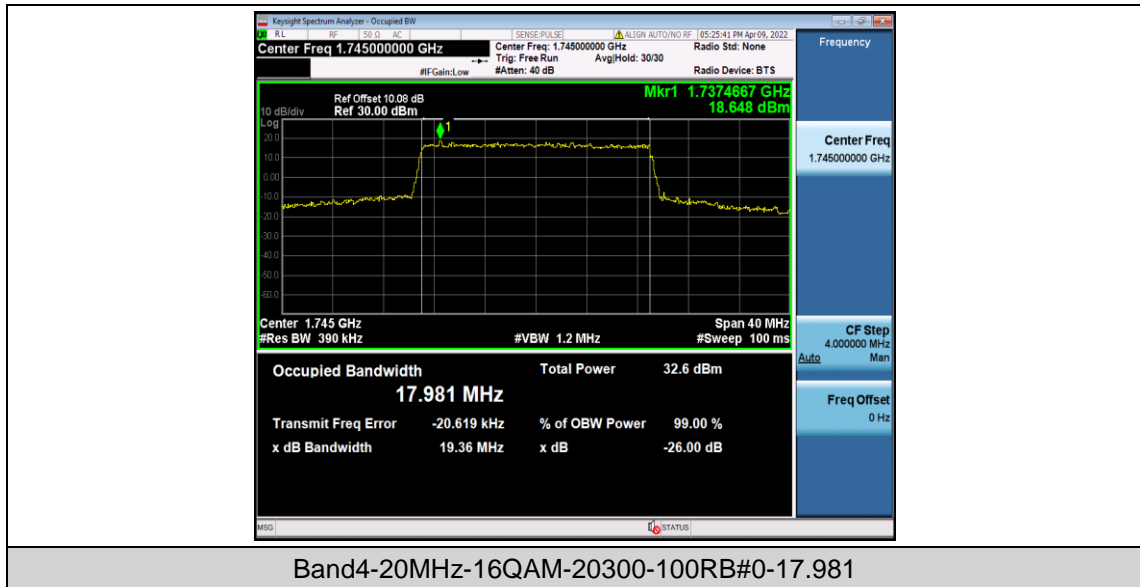

Band4-15MHz-16QAM-20325-75RB#0-13.502

Band4-20MHz-QPSK-20050-100RB#0-18.034

Band4-20MHz-QPSK-20175-100RB#0-18.104

Band4-20MHz-QPSK-20300-100RB#0-18.012

Band4-20MHz-16QAM-20050-100RB#0-18.011

Band4-20MHz-16QAM-20175-100RB#0-18.082