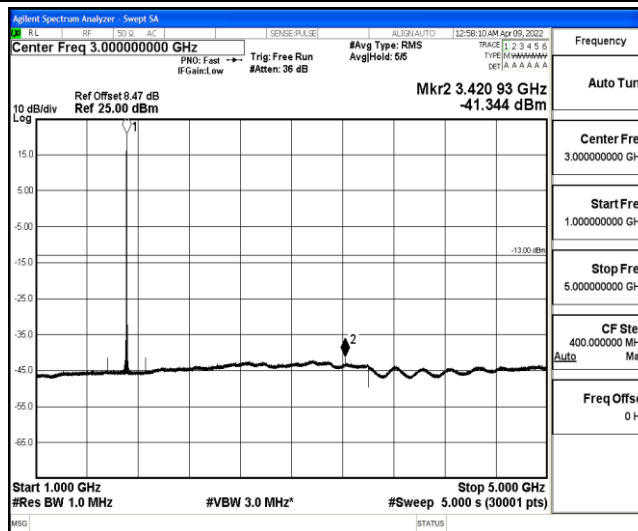

Band4-1.4MHz-16QAM-20393-1-0-High-1000-5000--40.44-PASS

Band4-1.4MHz-16QAM-20393-1-0-High-5000-12000--57.75-PASS

Band4-1.4MHz-16QAM-20393-1-0-High-12000-26500--43.07-PASS

Band4-3MHz-QPSK-19965-1-0-Low-30-1000--36.13-PASS