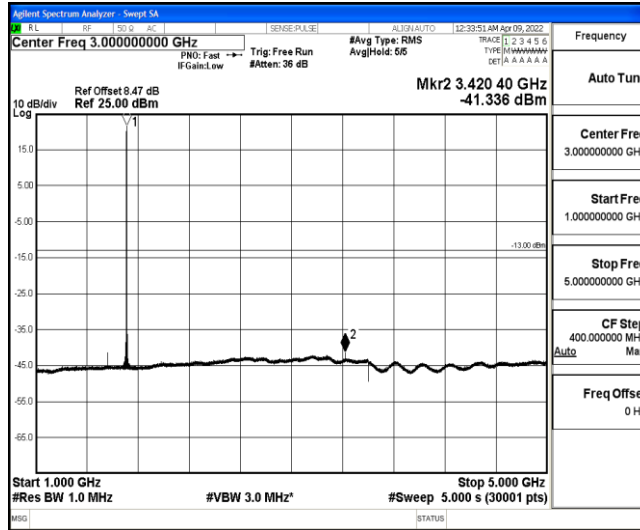

Band4-1.4MHz-QPSK-19957-1-0-Low-1000-5000--41.34-PASS