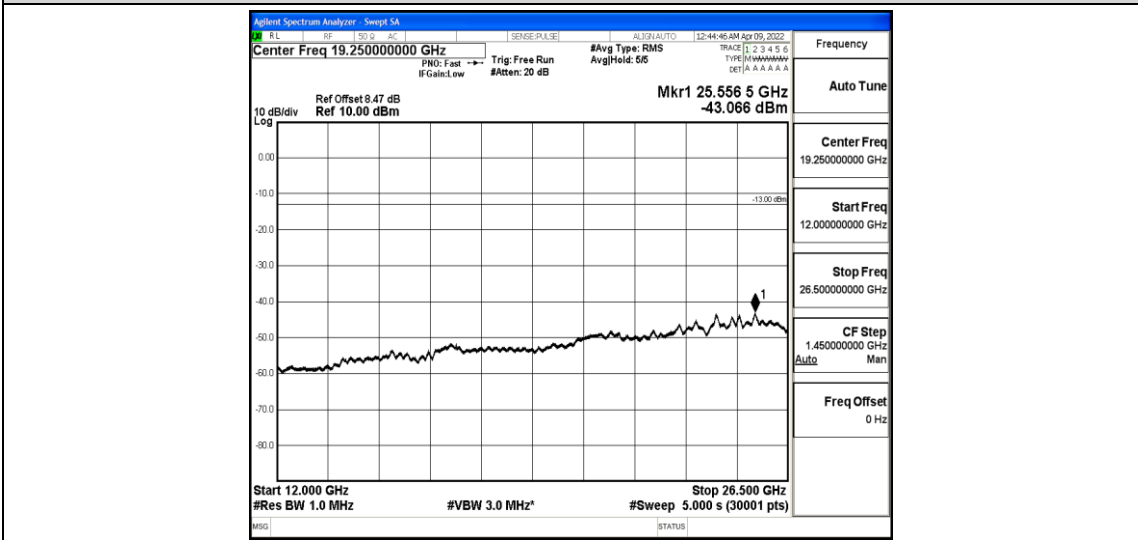

Band4-1.4MHz-16QAM-20393-1-0-High-12000-26500--43.07-PASS