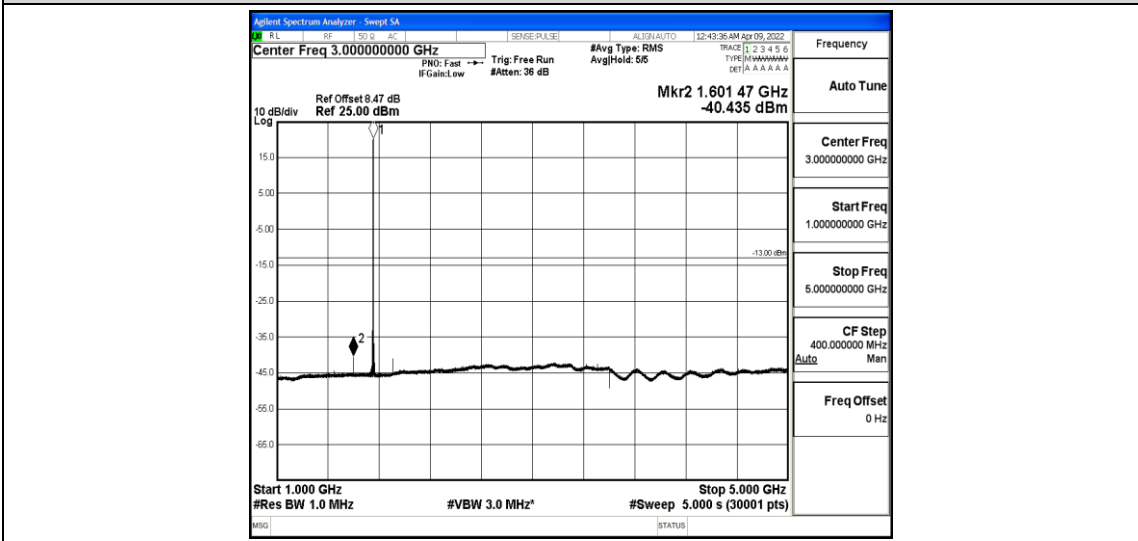

Band4-1.4MHz-16QAM-20175-1-0-Low-1000-5000--40.94-PASS

Band4-1.4MHz-16QAM-20175-1-0-Low-5000-12000--57.95-PASS

Band4-1.4MHz-16QAM-20175-1-0-Low-12000-26500--43.18-PASS

Band4-1.4MHz-16QAM-20393-1-0-High-30-1000--36.04-PASS