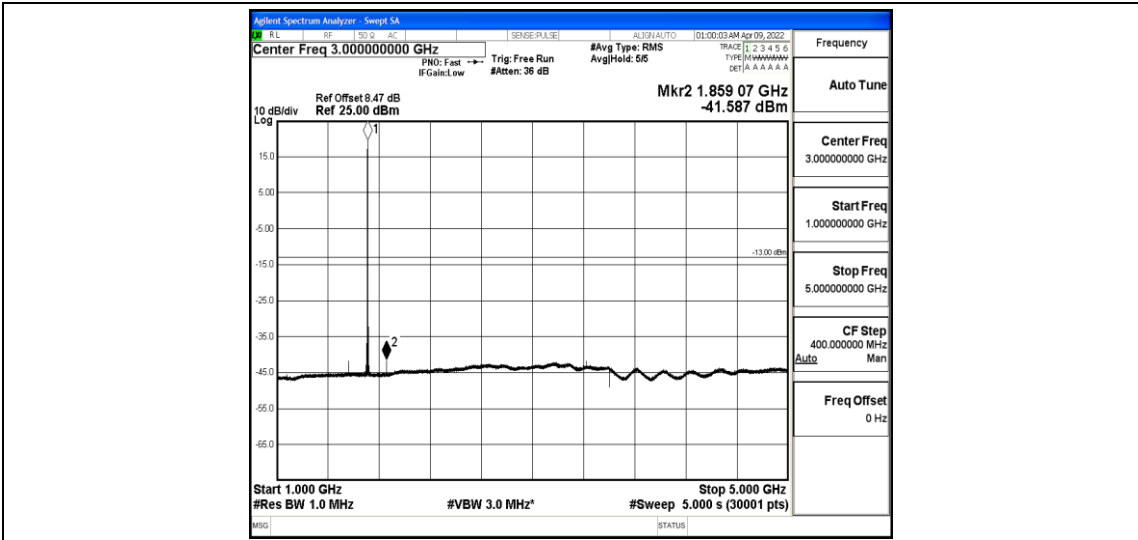

Band4-3MHz-QPSK-20385-1-0-High-1000-5000--40.28-PASS

Band4-3MHz-QPSK-20385-1-0-High-5000-12000--57.58-PASS

Band4-3MHz-QPSK-20385-1-0-High-12000-26500--43.25-PASS

Band4-3MHz-16QAM-19965-1-0-Low-30-1000--35.79-PASS