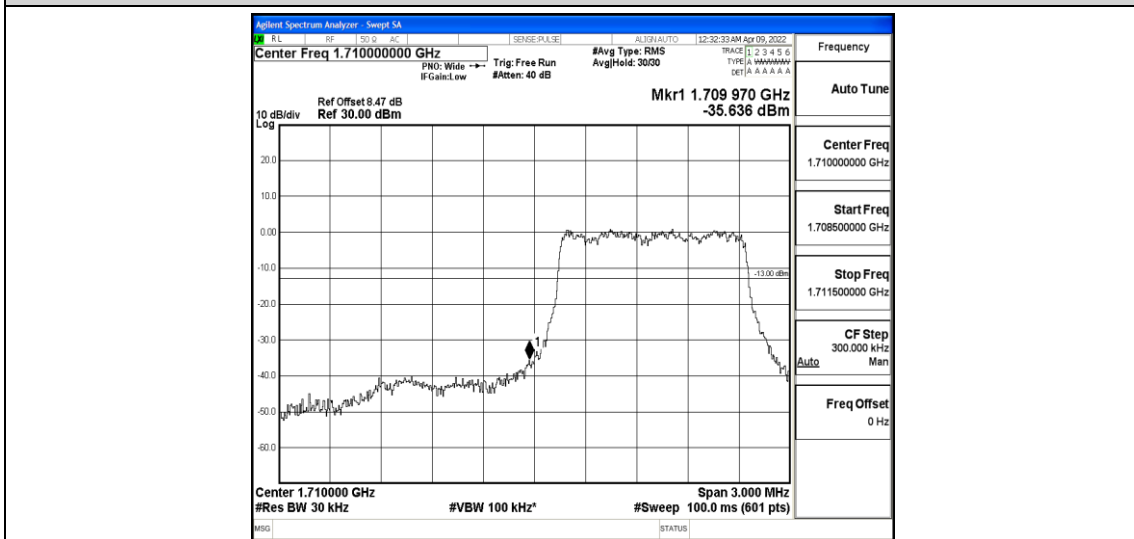

Band4-1.4MHz-16QAM-19957-6-0-Low--35.64-PASS