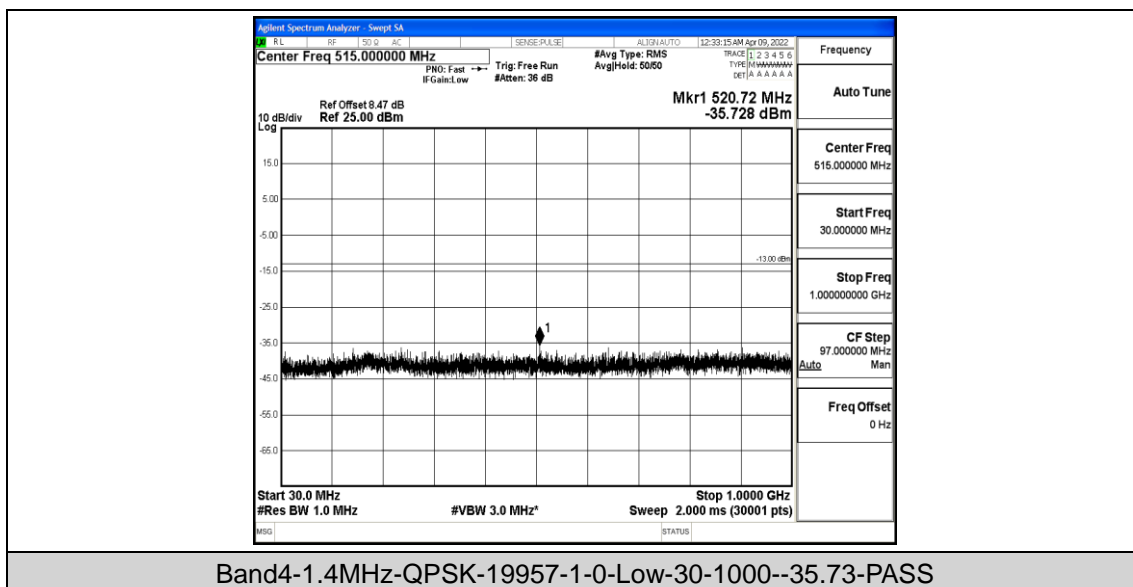

Band4	20MHz	20050	QPSK	1	0	Low	5000	12000	-57.87	PASS
Band4	20MHz	20050	QPSK	1	0	Low	12000	26500	-43.09	PASS
Band4	20MHz	20175	QPSK	1	0	Low	30	1000	-35.84	PASS
Band4	20MHz	20175	QPSK	1	0	Low	1000	5000	-40.93	PASS
Band4	20MHz	20175	QPSK	1	0	Low	5000	12000	-58	PASS
Band4	20MHz	20175	QPSK	1	0	Low	12000	26500	-42.63	PASS
Band4	20MHz	20300	QPSK	1	0	High	30	1000	-35.99	PASS
Band4	20MHz	20300	QPSK	1	0	High	1000	5000	-39.59	PASS
Band4	20MHz	20300	QPSK	1	0	High	5000	12000	-57.81	PASS
Band4	20MHz	20300	QPSK	1	0	High	12000	26500	-43.15	PASS
Band4	20MHz	20050	16QAM	1	0	Low	30	1000	-35.55	PASS
Band4	20MHz	20050	16QAM	1	0	Low	1000	5000	-40.79	PASS
Band4	20MHz	20050	16QAM	1	0	Low	5000	12000	-57.86	PASS
Band4	20MHz	20050	16QAM	1	0	Low	12000	26500	-43.24	PASS
Band4	20MHz	20175	16QAM	1	0	Low	30	1000	-35.31	PASS
Band4	20MHz	20175	16QAM	1	0	Low	1000	5000	-40.72	PASS
Band4	20MHz	20175	16QAM	1	0	Low	5000	12000	-57.99	PASS
Band4	20MHz	20175	16QAM	1	0	Low	12000	26500	-43.15	PASS
Band4	20MHz	20300	16QAM	1	0	High	30	1000	-35.59	PASS
Band4	20MHz	20300	16QAM	1	0	High	1000	5000	-39.64	PASS
Band4	20MHz	20300	16QAM	1	0	High	5000	12000	-57.88	PASS
Band4	20MHz	20300	16QAM	1	0	High	12000	26500	-43.14	PASS

Test Graphs