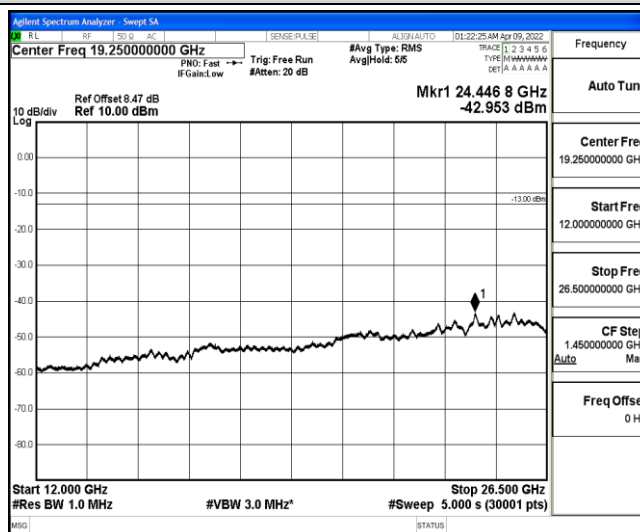

Band4-3MHz-16QAM-20385-1-0-High-1000-5000--40.68-PASS

Band4-3MHz-16QAM-20385-1-0-High-5000-12000--57.84-PASS

Band4-3MHz-16QAM-20385-1-0-High-12000-26500--43.18-PASS

Band4-5MHz-QPSK-19975-1-0-Low-30-1000--35.56-PASS

Band4-5MHz-QPSK-19975-1-0-Low-1000-5000--38.65-PASS

Band4-5MHz-QPSK-19975-1-0-Low-5000-12000--57.87-PASS

Band4-5MHz-QPSK-19975-1-0-Low-12000-26500--42.95-PASS