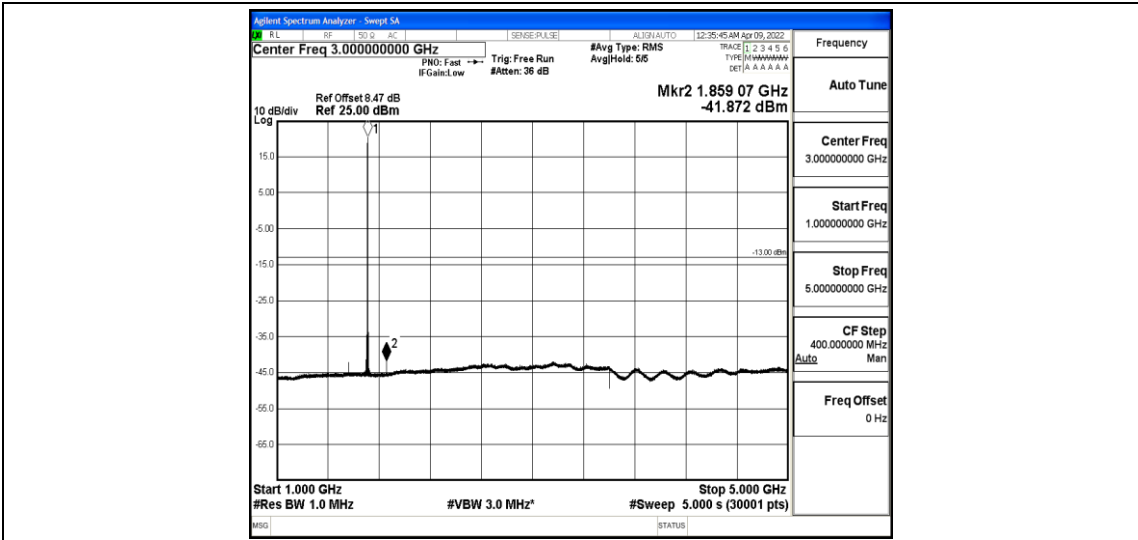

Band4-1.4MHz-QPSK-20393-1-0-High-1000-5000--40.11-PASS

Band4-1.4MHz-QPSK-20393-1-0-High-5000-12000--57.8-PASS

Band4-1.4MHz-QPSK-20393-1-0-High-12000-26500--43.03-PASS

Band4-1.4MHz-16QAM-19957-1-0-Low-30-1000--35.94-PASS