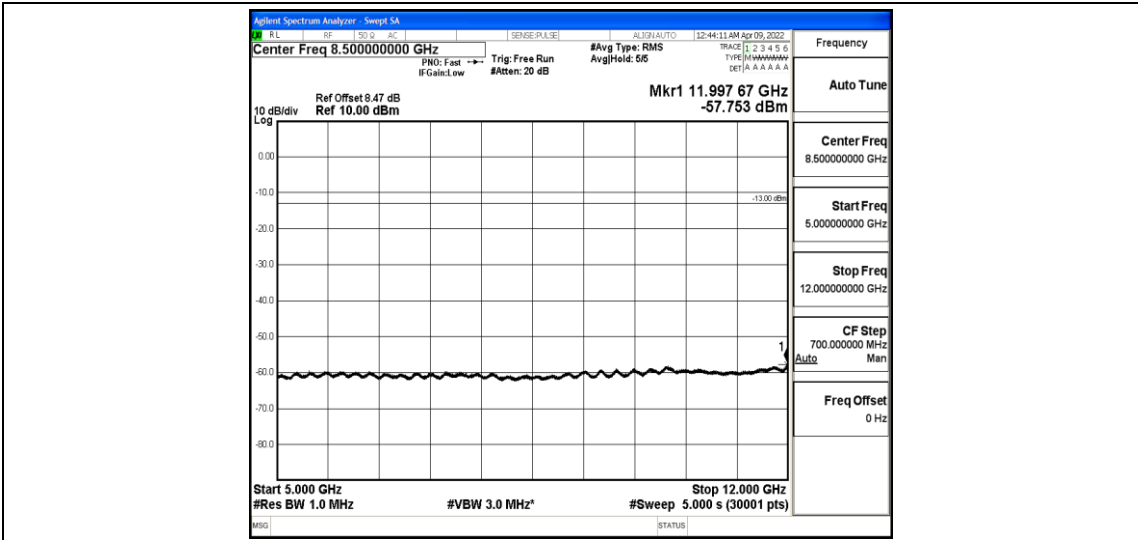

Band4-1.4MHz-16QAM-20393-1-0-High-5000-12000--57.75-PASS