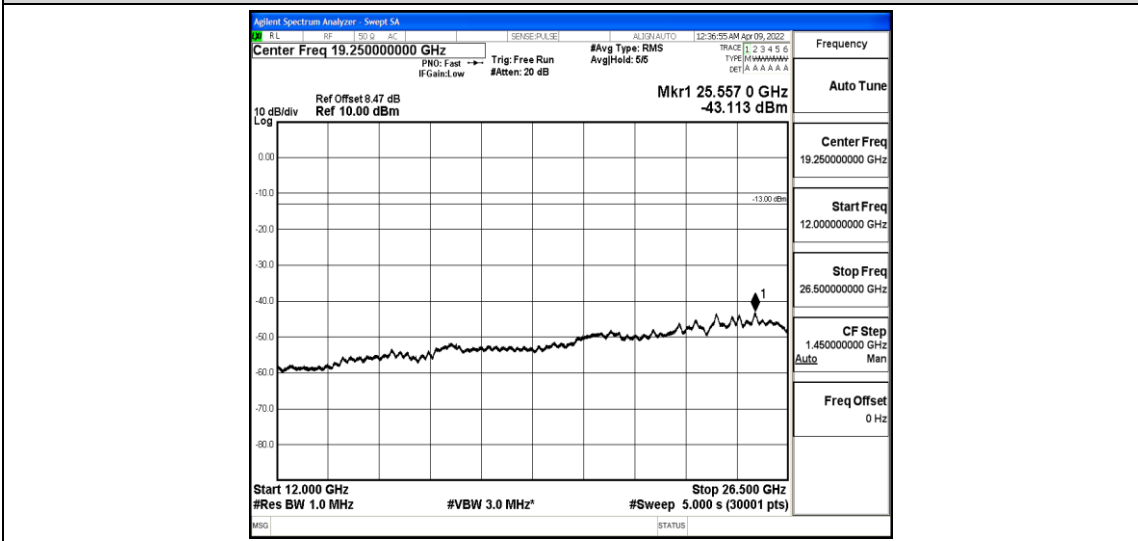

Band4-1.4MHz-16QAM-19957-1-0-Low-12000-26500--43.11-PASS