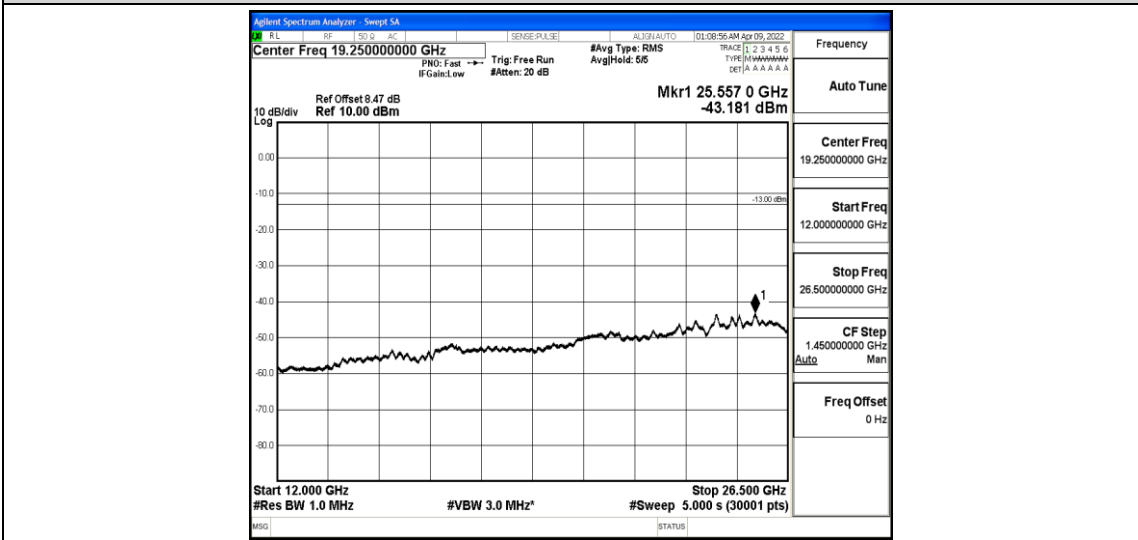

Band4-3MHz-16QAM-20385-1-0-High-12000-26500--43.18-PASS