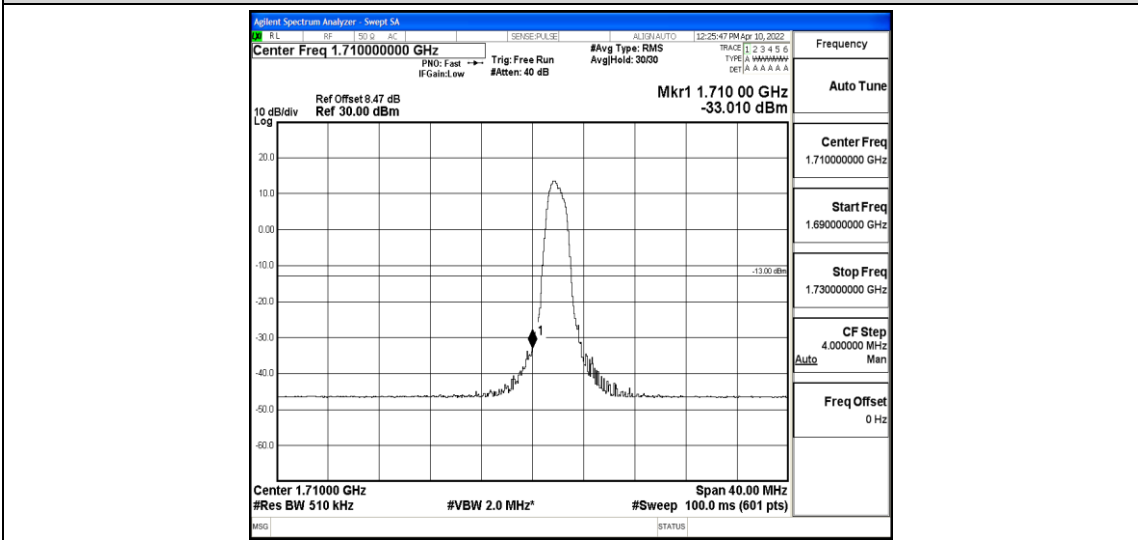

Band4-20MHz-16QAM-20050-6-0-Low--33.01-PASS