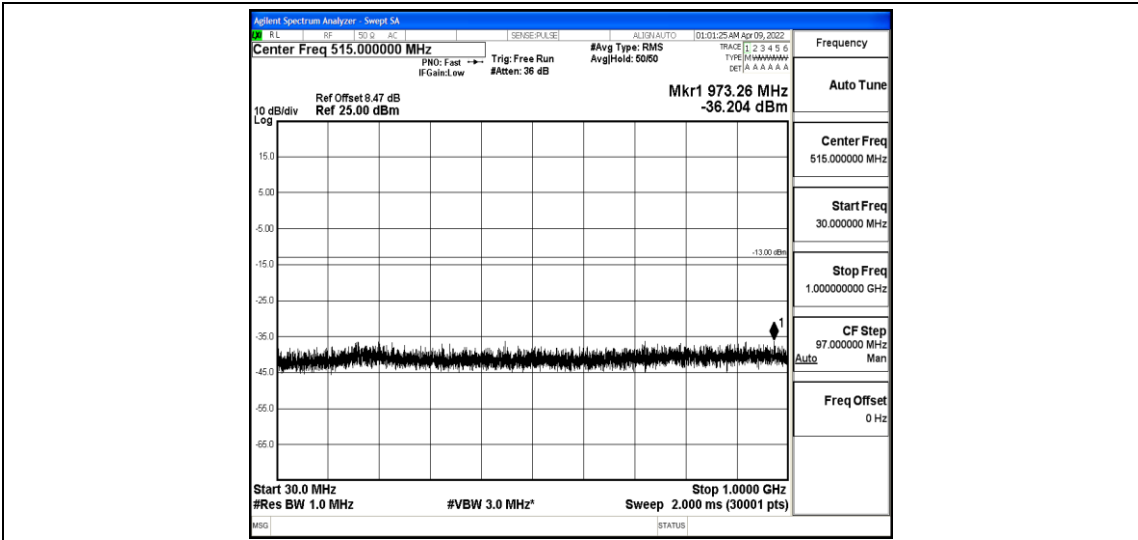

Band4-3MHz-QPSK-20175-1-0-Low-30-1000--36.2-PASS