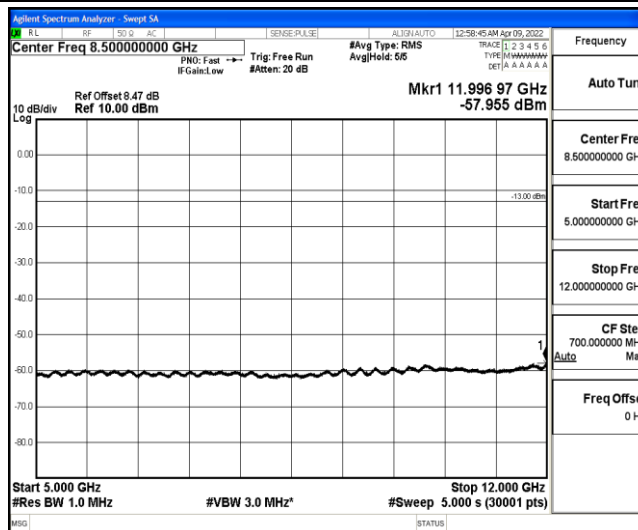

Band4-3MHz-QPSK-19965-1-0-Low-5000-12000--57.96-PASS