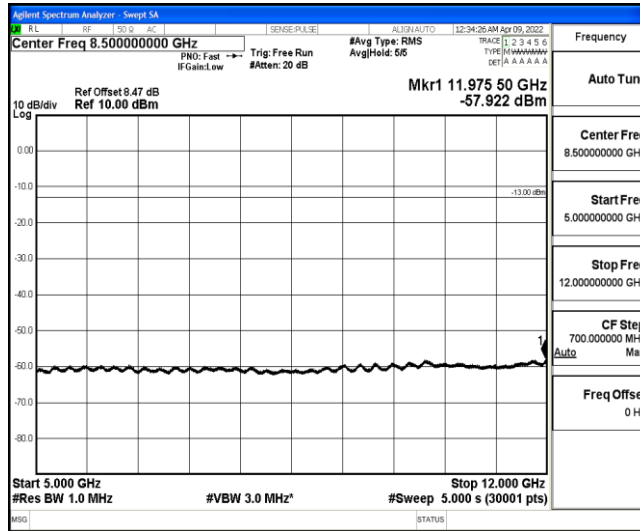

Band4-1.4MHz-QPSK-19957-1-0-Low-5000-12000--57.92-PASS