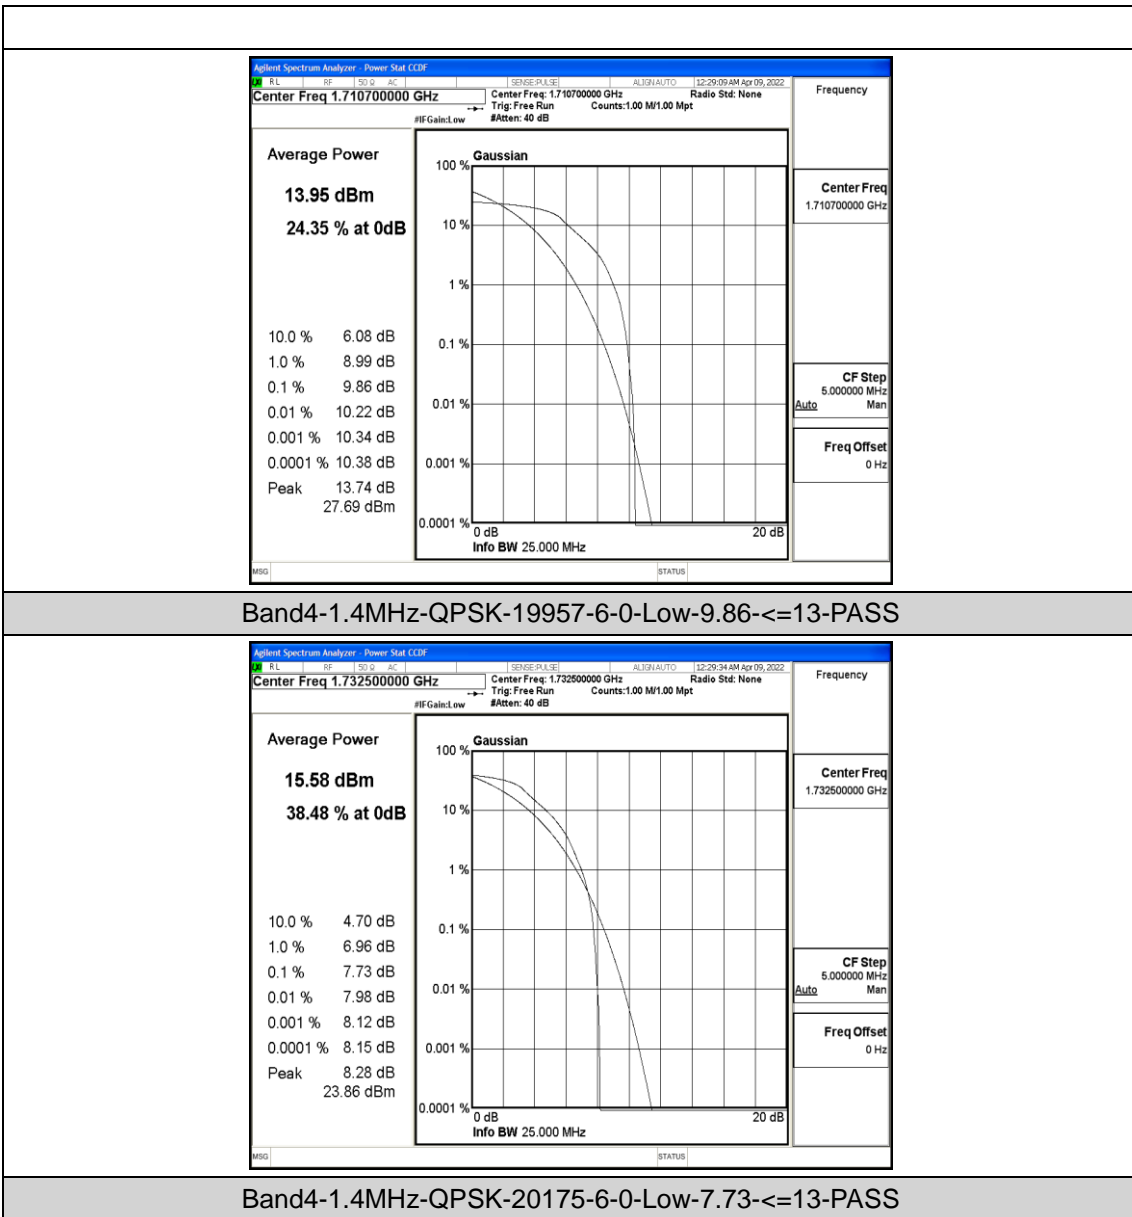

Test Graphs

Band4-1.4MHz-QPSK-19957-6-0-Low-9.86-<=13-PASS

Band4-1.4MHz-QPSK-20175-6-0-Low-7.73-<=13-PASS