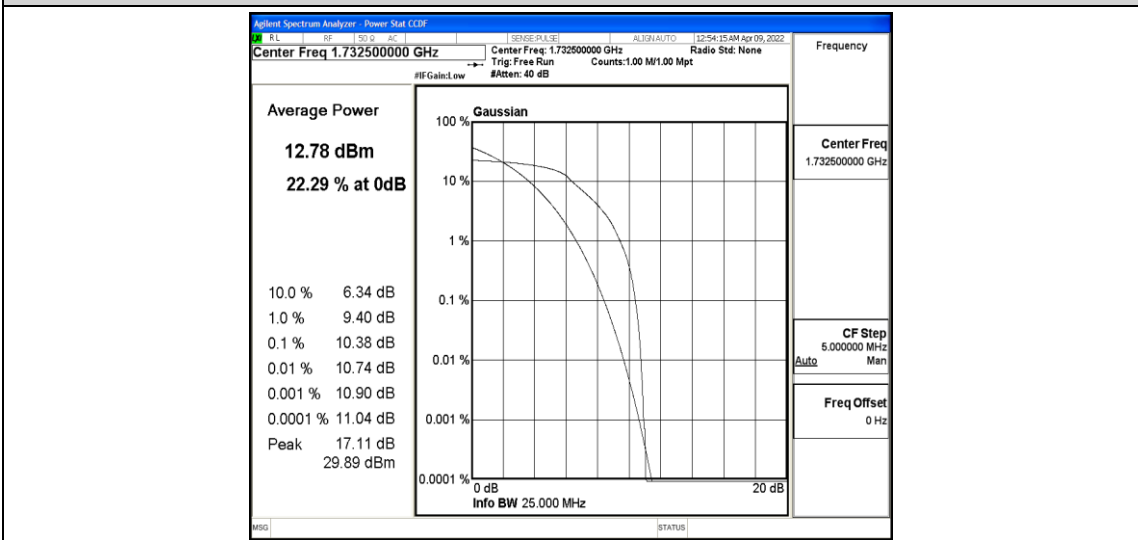

Band4-3MHz-QPSK-20175-6-0-Low-10.38-<=13-PASS