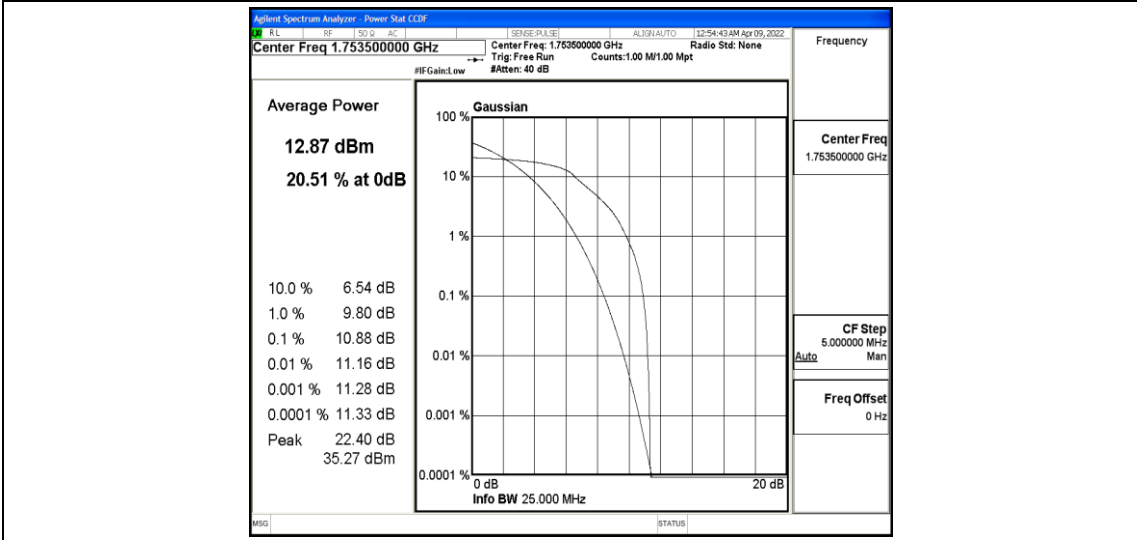

Band4-3MHz-16QAM-20385-6-0-Low-10.88-<=13-PASS