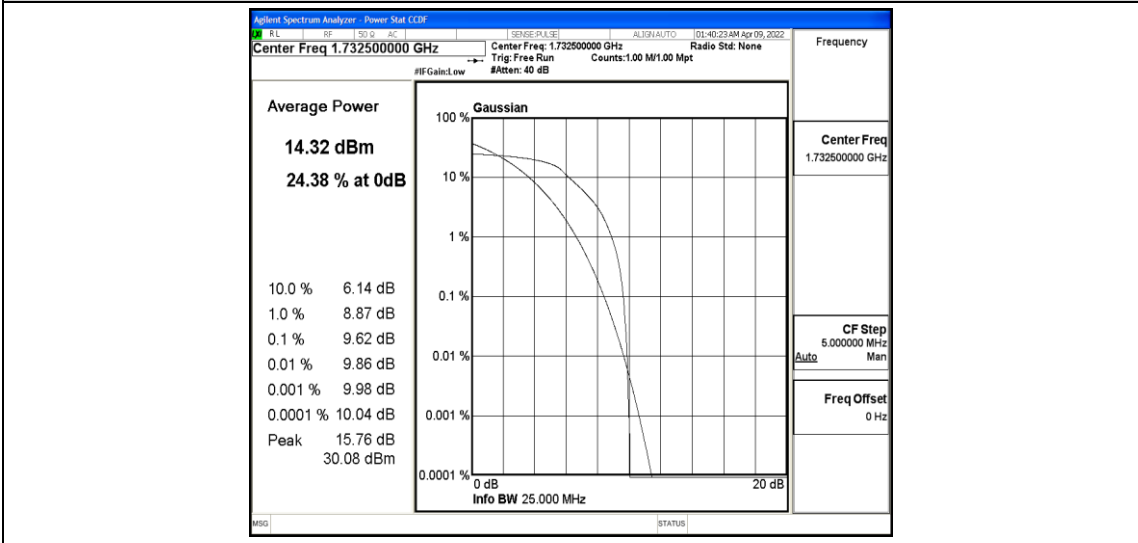

Band4-5MHz-16QAM-19975-6-0-Low-10.75-<=13-PASS

Band4-5MHz-16QAM-20175-6-0-Low-8.07-<=13-PASS

Band4-5MHz-16QAM-20375-6-0-Low-8.04-<=13-PASS

Band4-10MHz-QPSK-20000-6-0-Low-9.48-<=13-PASS

Band4-10MHz-QPSK-20175-6-0-Low-9.62-<=13-PASS