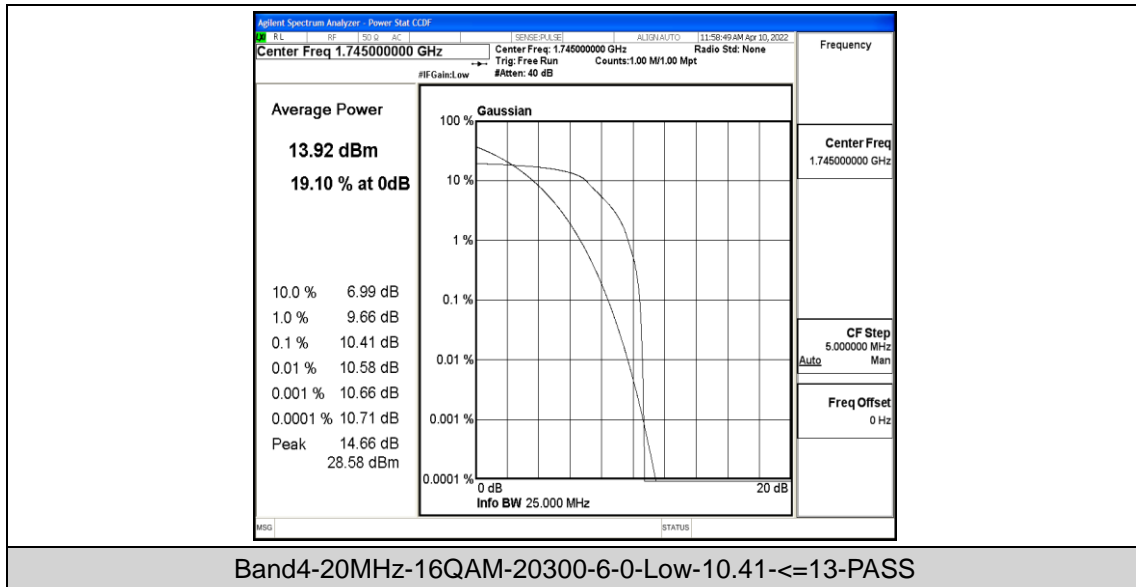

Band4-20MHz-QPSK-20050-6-0-Low-11.36-<=13-PASS

Band4-20MHz-QPSK-20175-6-0-Low-9.40-<=13-PASS

Band4-20MHz-QPSK-20300-6-0-Low-9.16-<=13-PASS

Band4-20MHz-16QAM-20050-6-0-Low-9.93-<=13-PASS

Band4-20MHz-16QAM-20175-6-0-Low-8.74-<=13-PASS