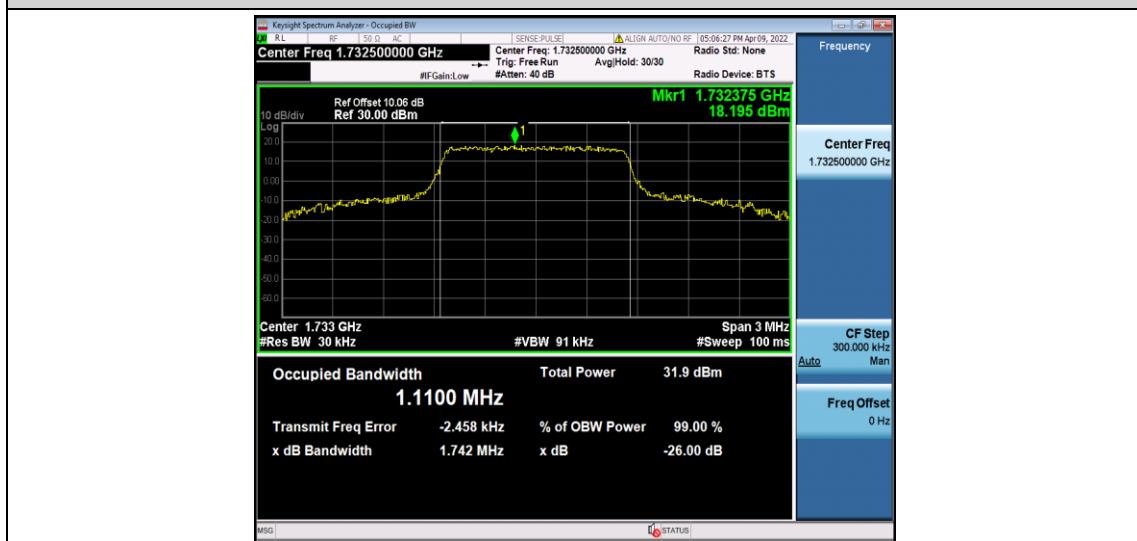

Test Graphs

Band4-1.4MHz-QPSK-19957-6RB#0-1.0935

Band4-1.4MHz-QPSK-20175-6RB#0-1.1233

Band4-1.4MHz-QPSK-20393-6RB#0-1.0921

Band4-1.4MHz-16QAM-19957-6RB#0-1.1006

Band4-1.4MHz-16QAM-20175-6RB#0-1.1100

Band4-1.4MHz-16QAM-20393-6RB#0-1.1000