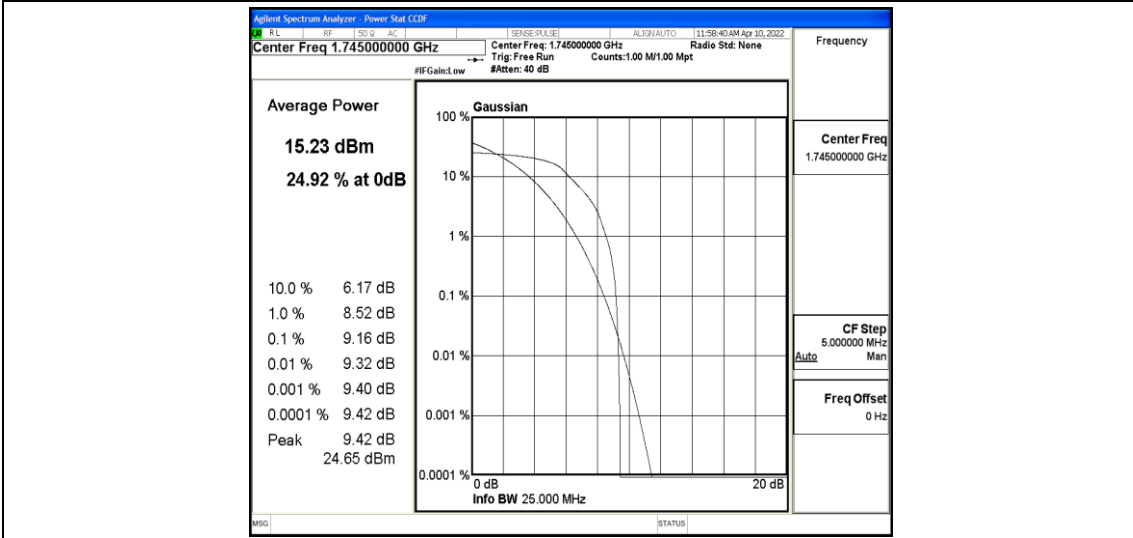

Band4-20MHz-QPSK-20300-6-0-Low-9.16-<=13-PASS