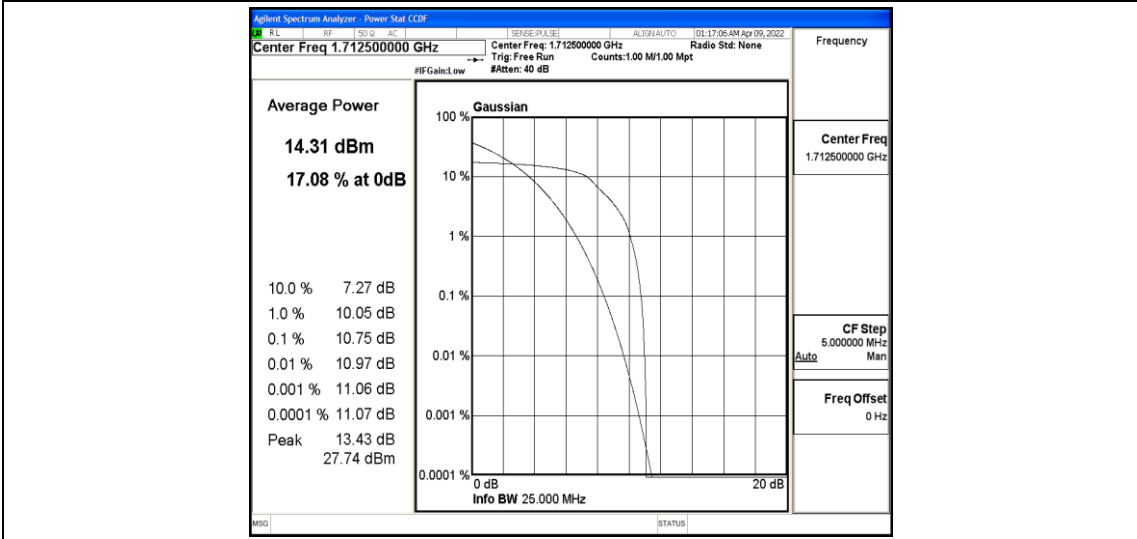

Band4-3MHz-16QAM-20175-6-0-Low-8.35-<=13-PASS

Band4-3MHz-16QAM-20385-6-0-Low-10.88-<=13-PASS

Band4-5MHz-QPSK-19975-6-0-Low-9.71-<=13-PASS

Band4-5MHz-QPSK-20175-6-0-Low-8.53-<=13-PASS

Band4-5MHz-QPSK-20375-6-0-Low-9.85-<=13-PASS