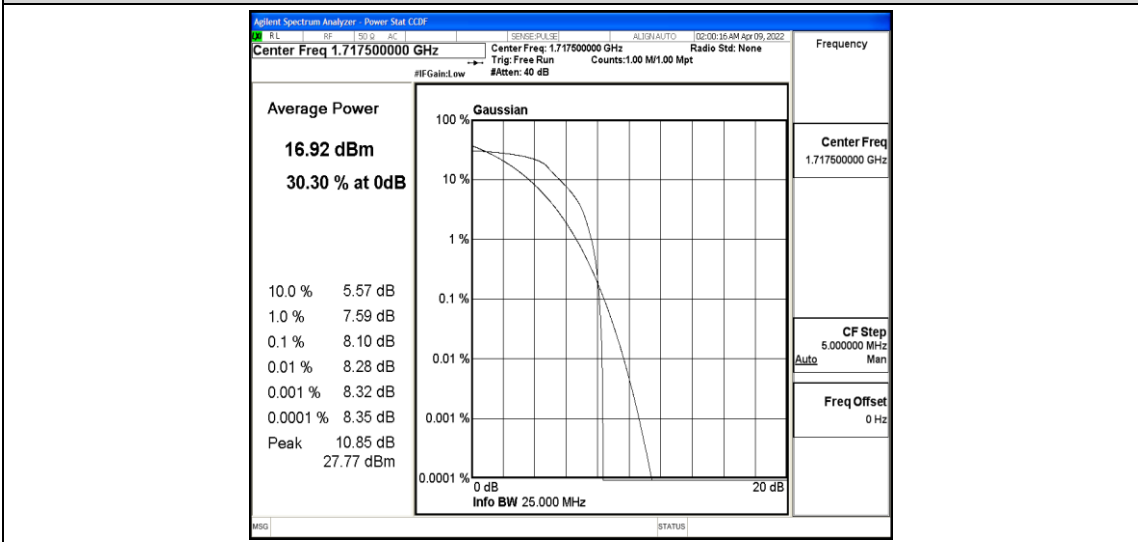

Band4-15MHz-16QAM-20025-6-0-Low-8.10-<=13-PASS