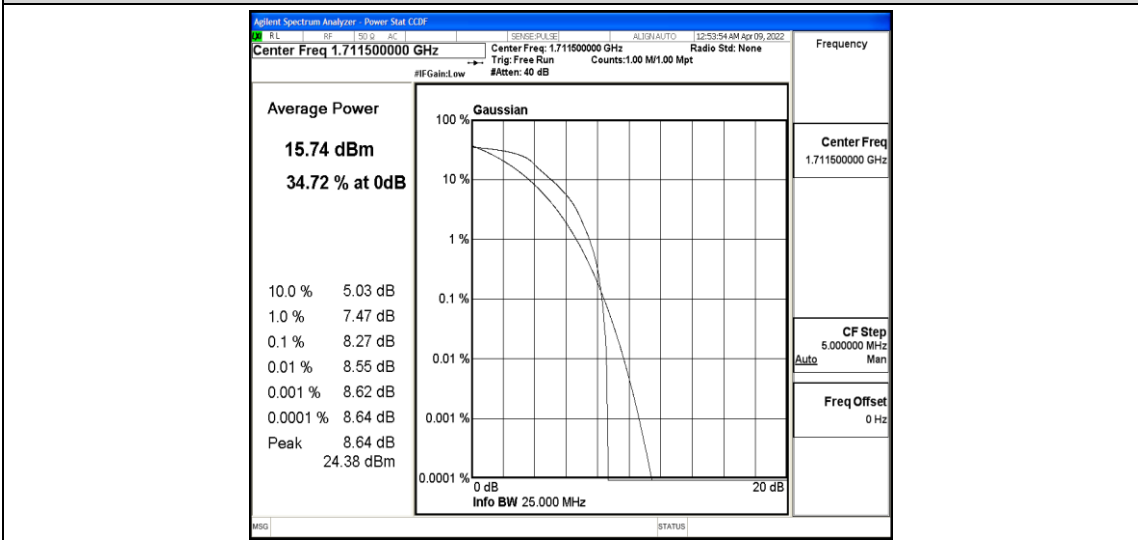

Band4-3MHz-QPSK-19965-6-0-Low-8.27-<=13-PASS