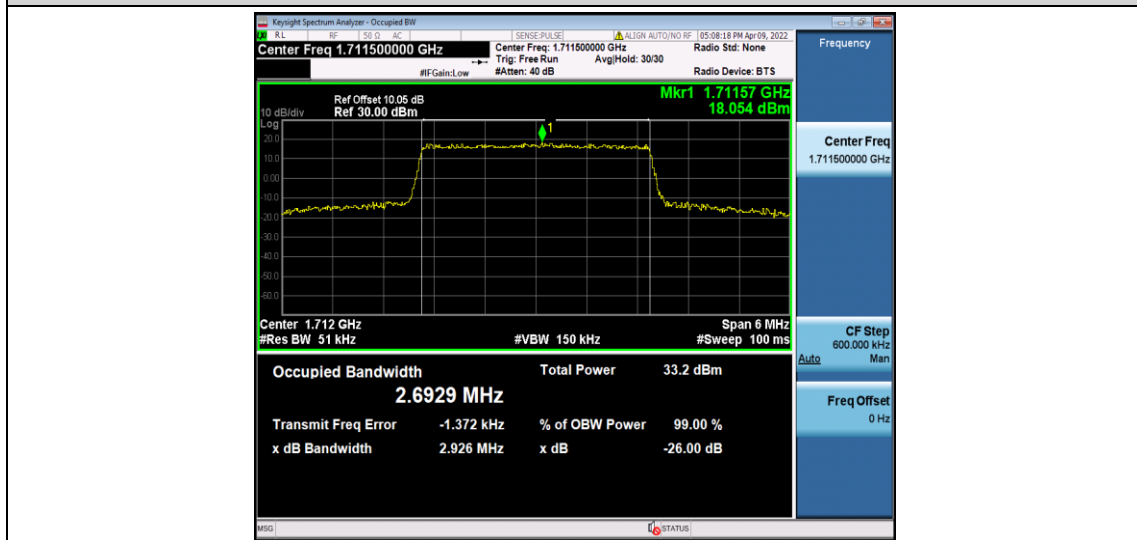

Test Graphs

Band4-1.4MHz-QPSK-19957-6RB#0-1.0935

Band4-1.4MHz-QPSK-20175-6RB#0-1.1233

Band4-1.4MHz-QPSK-20393-6RB#0-1.0921

Band4-1.4MHz-16QAM-19957-6RB#0-1.1006

Band4-1.4MHz-16QAM-20175-6RB#0-1.1100

Band4-1.4MHz-16QAM-20393-6RB#0-1.1000