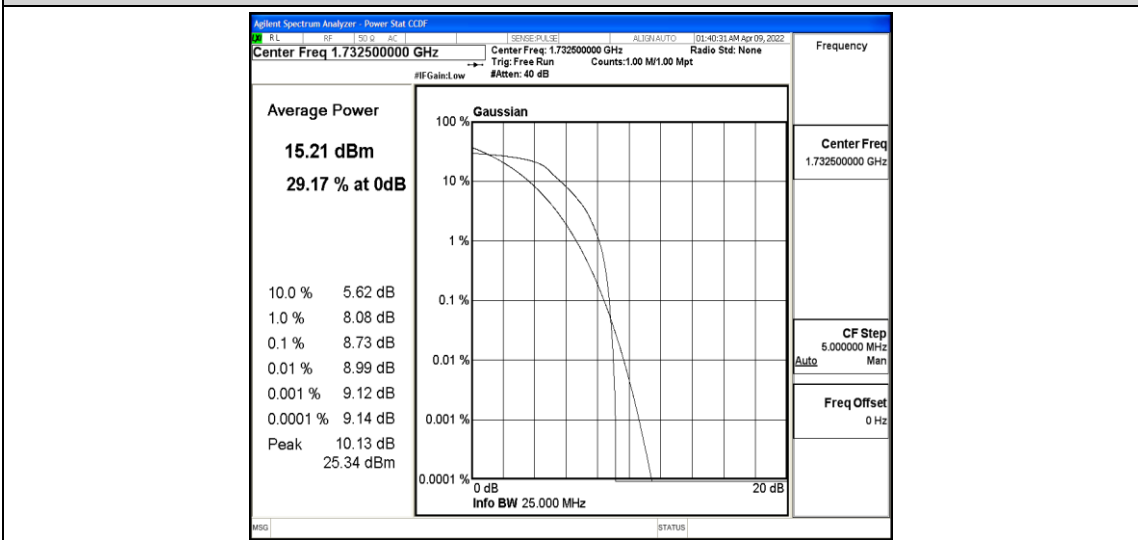

Band4-10MHz-16QAM-20175-6-0-Low-8.73-<=13-PASS