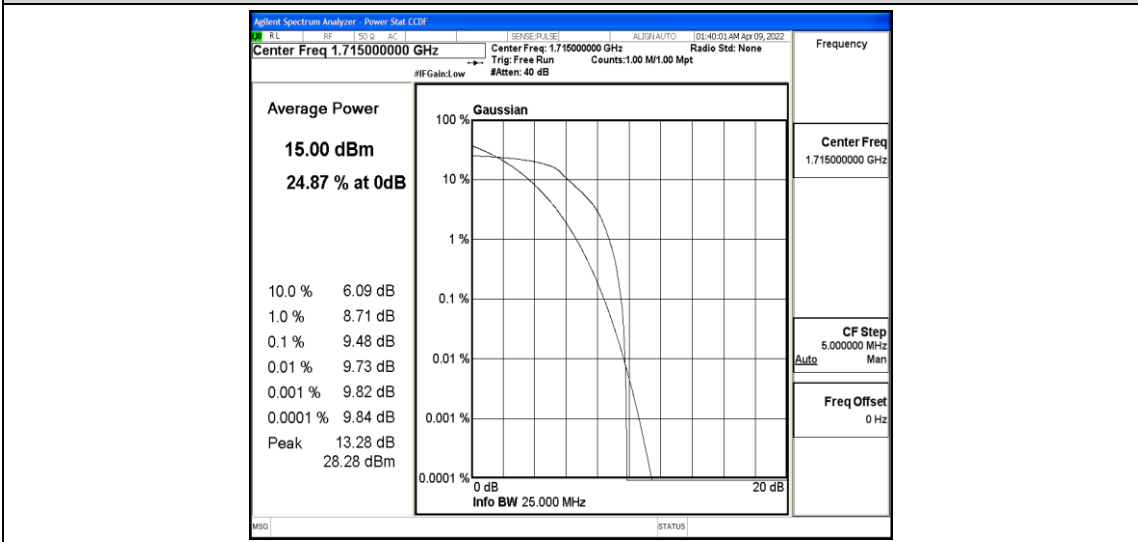

Band4-10MHz-QPSK-20000-6-0-Low-9.48-<=13-PASS