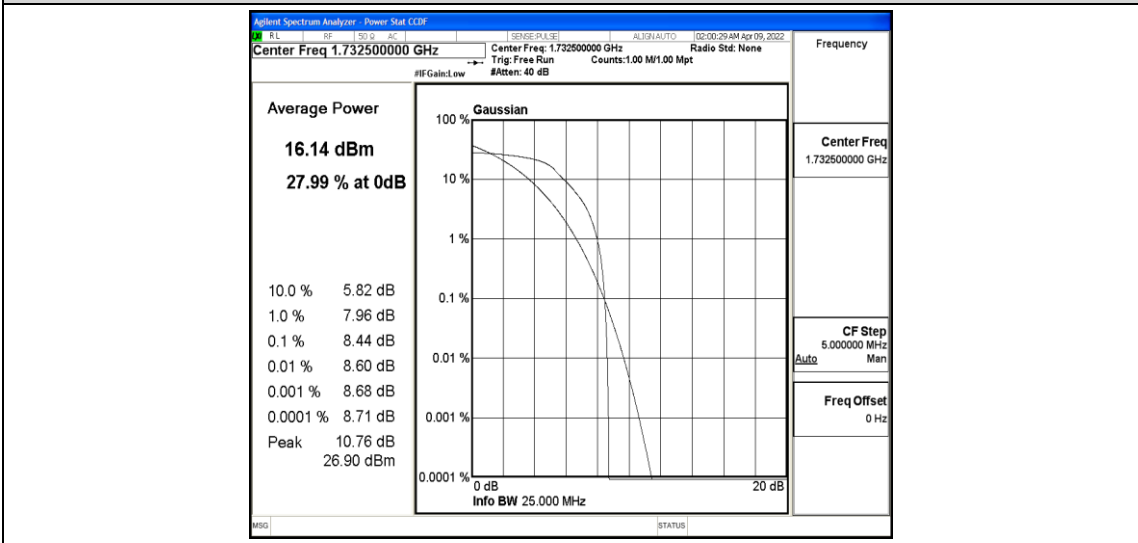

Band4-10MHz-QPSK-20350-6-0-Low-8.96-<=13-PASS

Band4-10MHz-16QAM-20000-6-0-Low-8.69-<=13-PASS

Band4-10MHz-16QAM-20175-6-0-Low-8.73-<=13-PASS

Band4-10MHz-16QAM-20350-6-0-Low-8.98-=<=13-PASS

Band4-15MHz-QPSK-20025-6-0-Low-9.47-=<=13-PASS