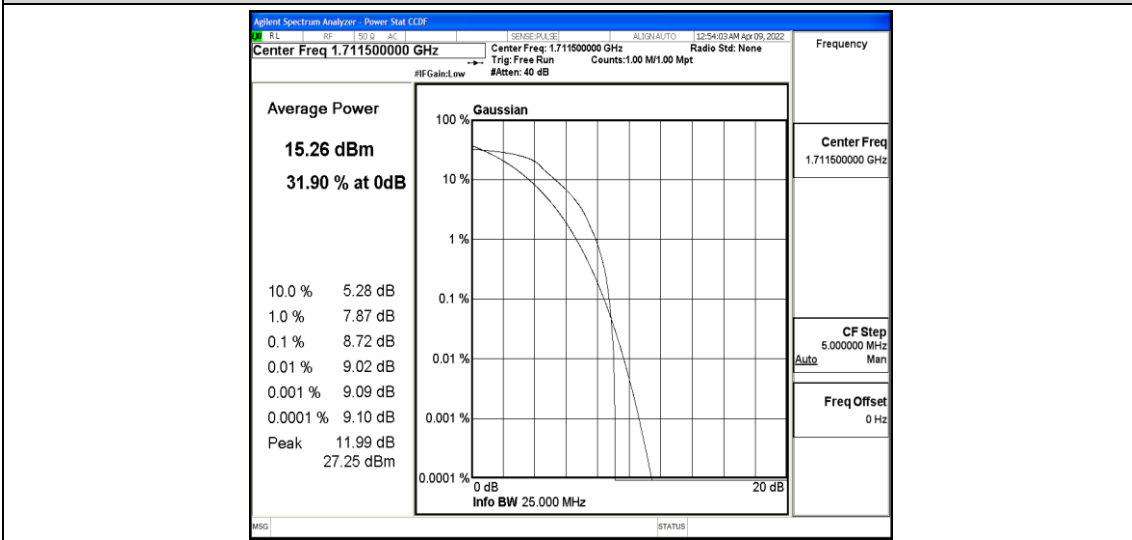

Band4-1.4MHz-16QAM-20393-6-0-Low-11.57-<=13-PASS

Band4-3MHz-QPSK-19965-6-0-Low-8.27-<=13-PASS

Band4-3MHz-QPSK-20175-6-0-Low-10.38-<=13-PASS

Band4-3MHz-QPSK-20385-6-0-Low-10.88-<=13-PASS

Band4-3MHz-16QAM-19965-6-0-Low-8.72-<=13-PASS