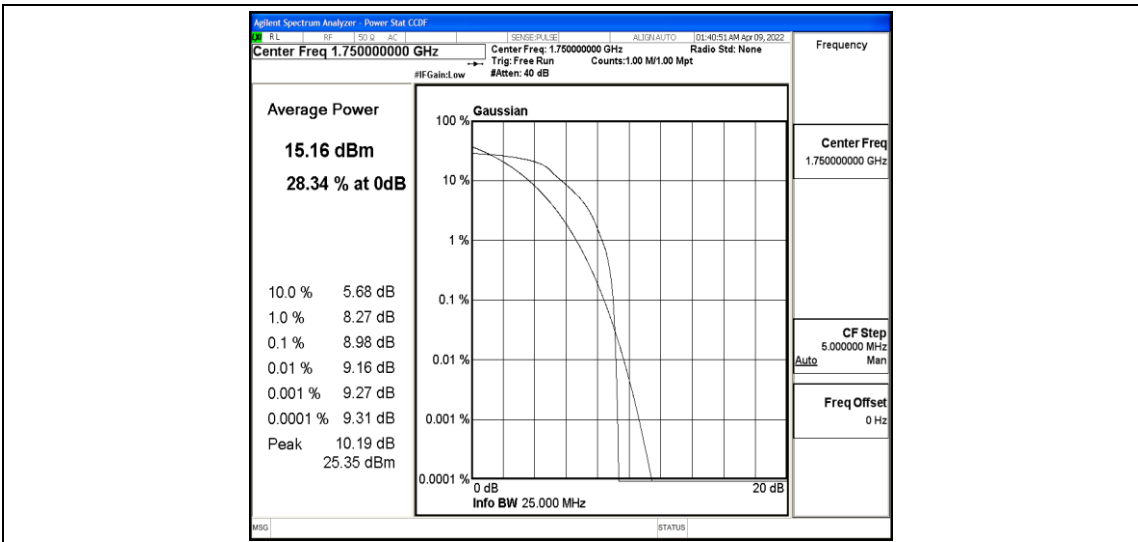

Band4-10MHz-16QAM-20350-6-0-Low-8.98-=<=13-PASS