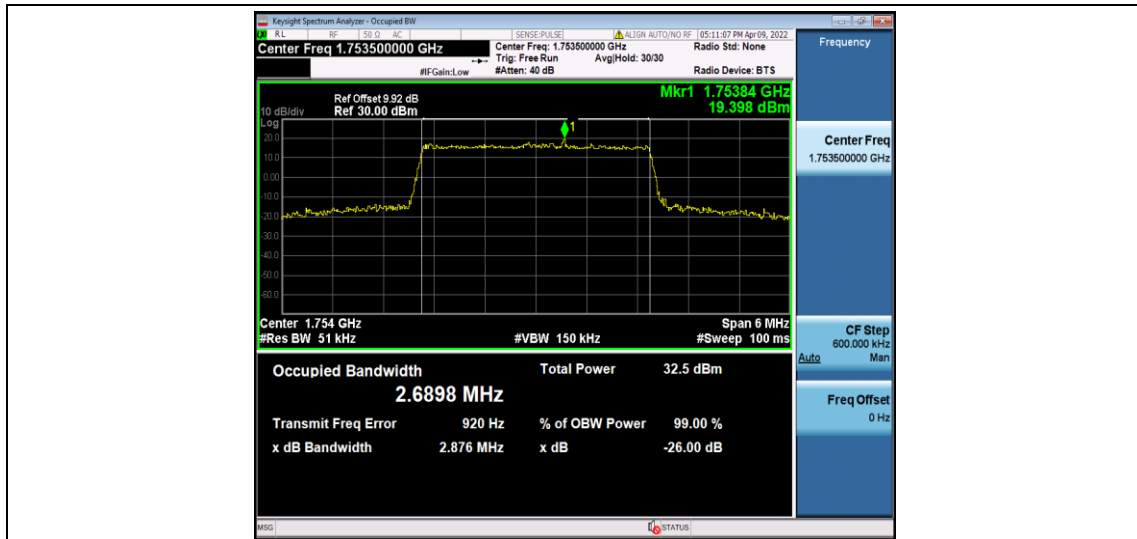

Band4-3MHz-QPSK-20385-15RB#0-2.6898