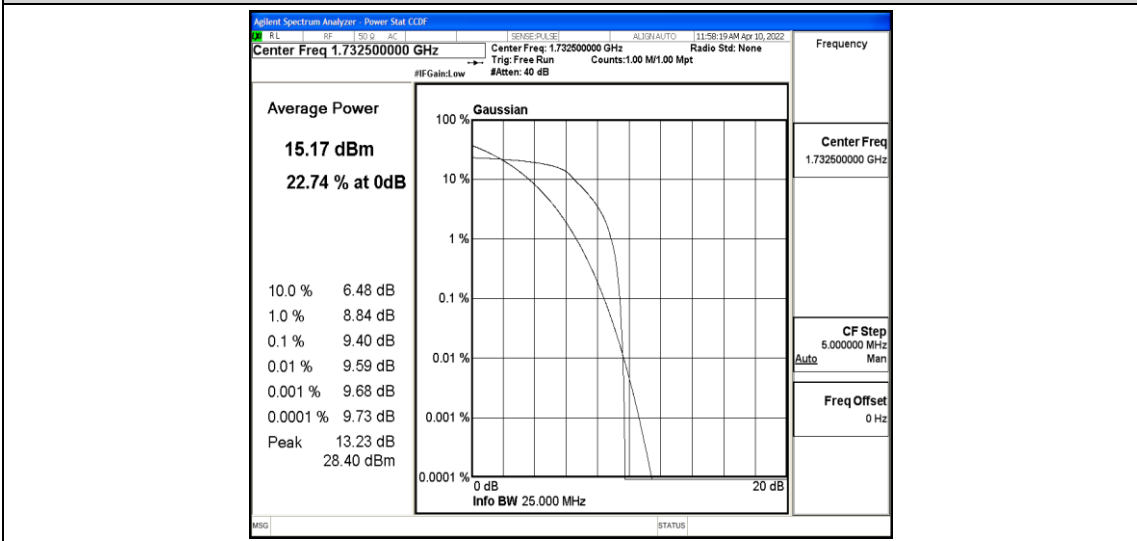

Band4-20MHz-QPSK-20175-6-0-Low-9.40-<=13-PASS