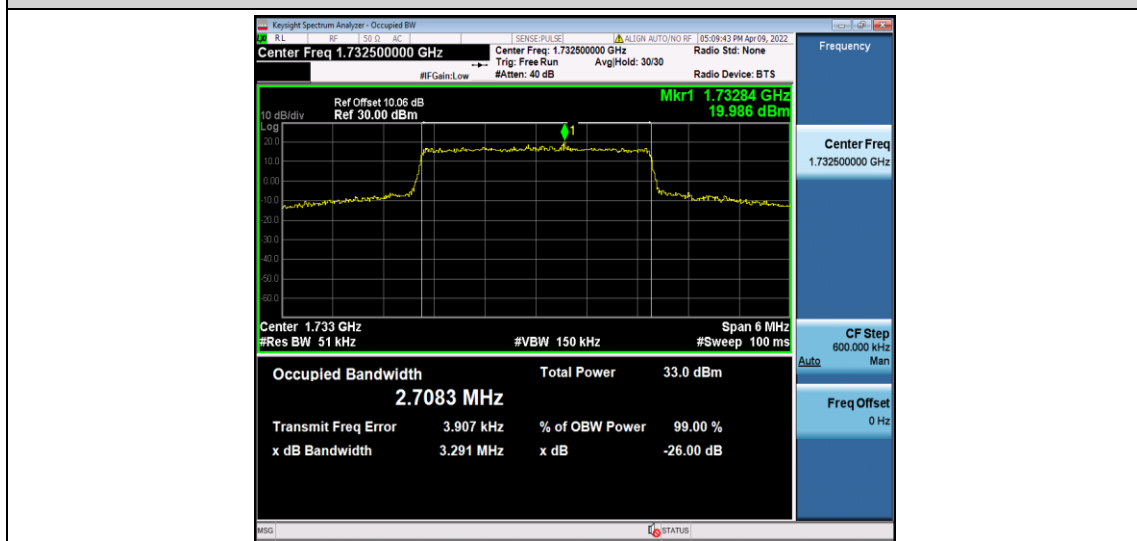

Band4-3MHz-QPSK-20175-15RB#0-2.7083