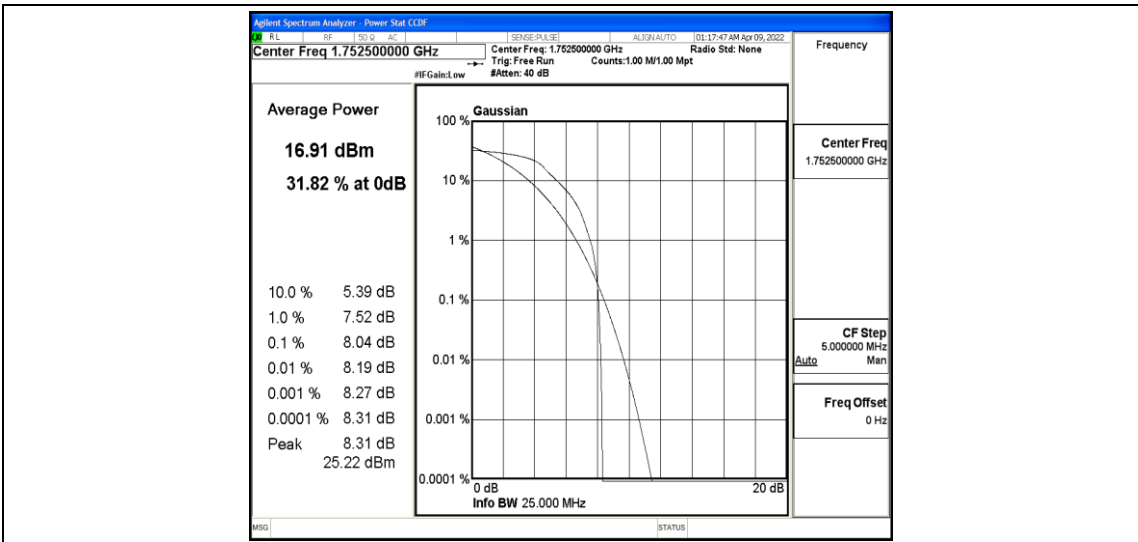

Band4-5MHz-16QAM-20375-6-0-Low-8.04-<=13-PASS