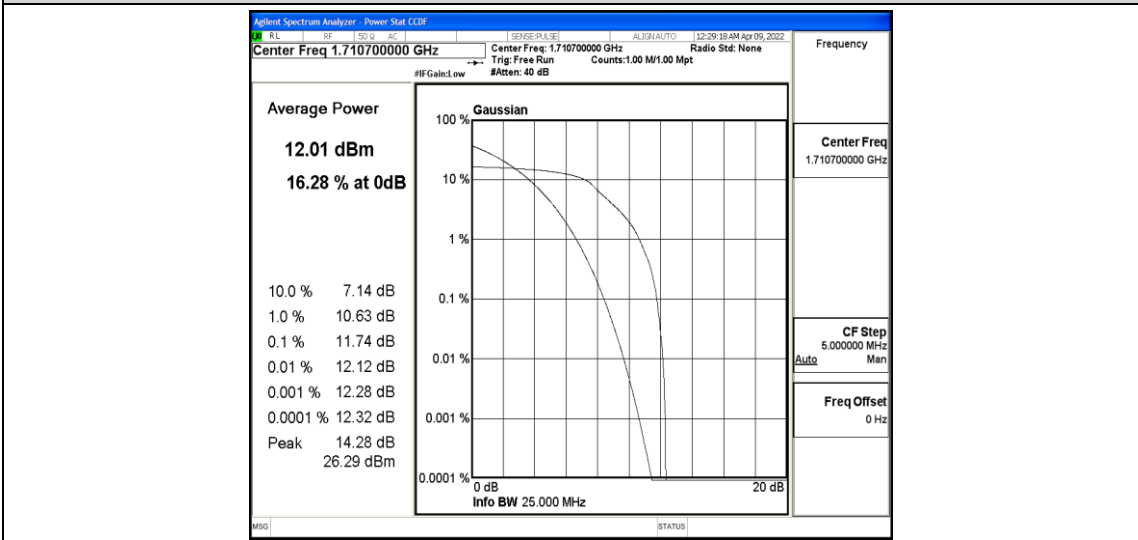

Test Graphs

Band4-1.4MHz-QPSK-19957-6-0-Low-9.86-<=13-PASS

Band4-1.4MHz-QPSK-20175-6-0-Low-7.73-<=13-PASS

Band4-1.4MHz-QPSK-20393-6-0-Low-11.53-<=13-PASS

Band4-1.4MHz-16QAM-19957-6-0-Low-11.74-<=13-PASS

Band4-1.4MHz-16QAM-20175-6-0-Low-9.20-<=13-PASS