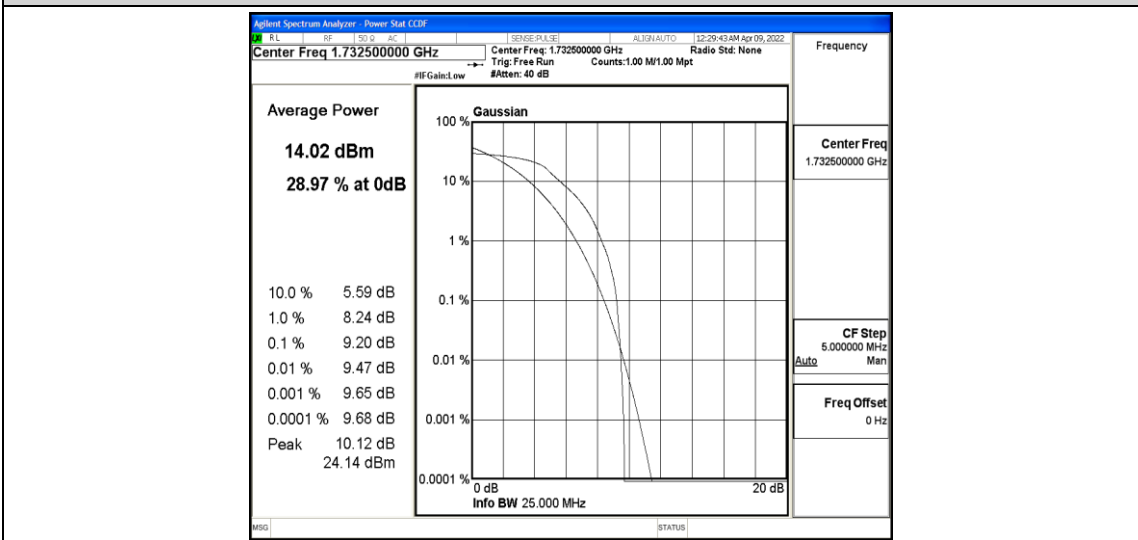

Test Graphs

Band4-1.4MHz-QPSK-19957-6-0-Low-9.86-<=13-PASS

Band4-1.4MHz-QPSK-20175-6-0-Low-7.73-<=13-PASS

Band4-1.4MHz-QPSK-20393-6-0-Low-11.53-<=13-PASS

Band4-1.4MHz-16QAM-19957-6-0-Low-11.74-<=13-PASS

Band4-1.4MHz-16QAM-20175-6-0-Low-9.20-<=13-PASS