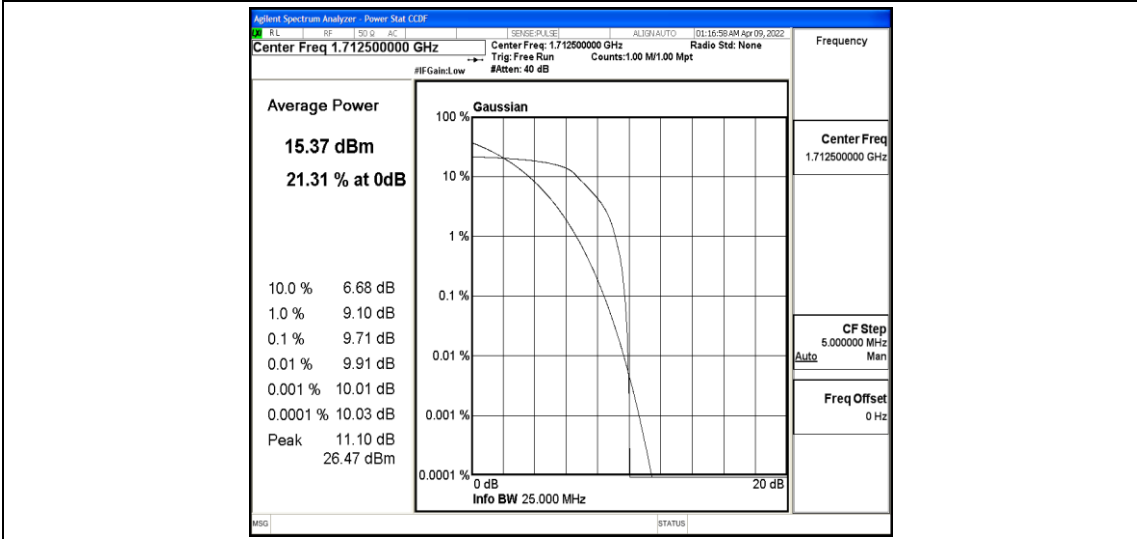

Band4-5MHz-QPSK-19975-6-0-Low-9.71-<=13-PASS