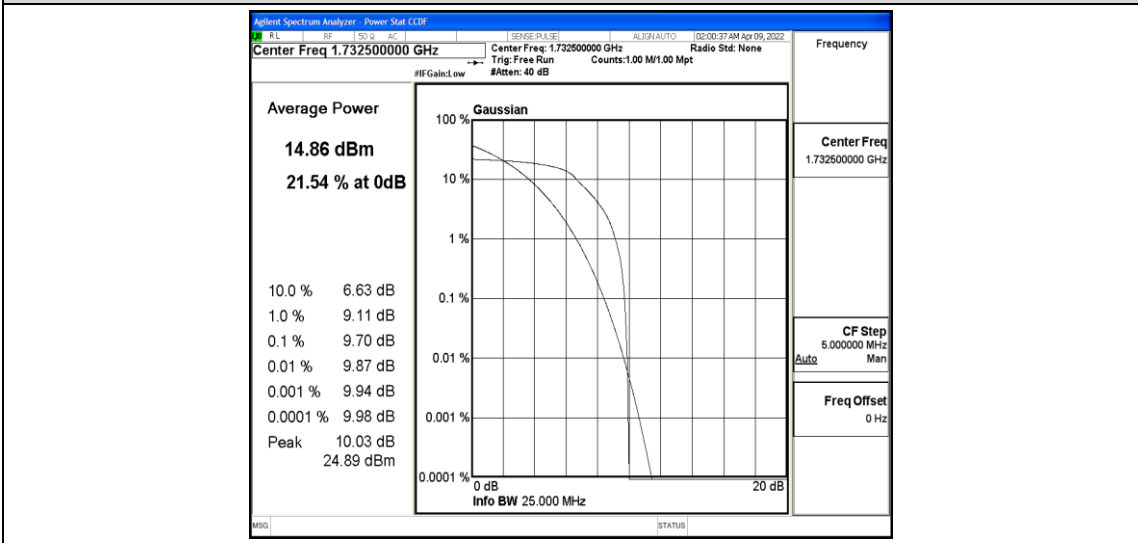

Band4-15MHz-16QAM-20175-6-0-Low-9.70-<=13-PASS