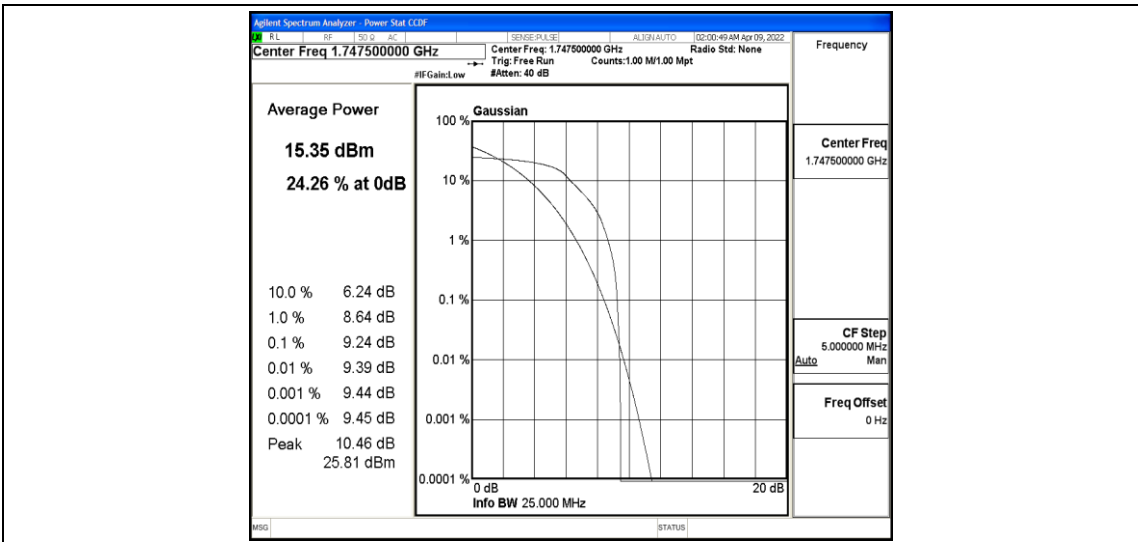

Band4-15MHz-QPSK-20325-6-0-Low-9.24-<=13-PASS