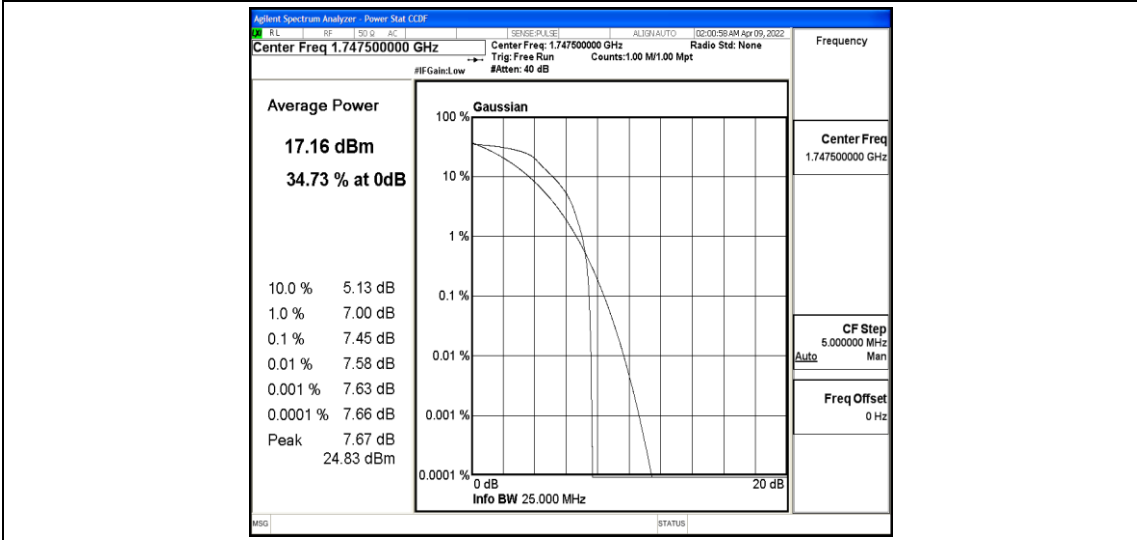

Band4-15MHz-QPSK-20175-6-0-Low-8.44-=<=13-PASS

Band4-15MHz-QPSK-20325-6-0-Low-9.24-<=13-PASS

Band4-15MHz-16QAM-20025-6-0-Low-8.10-<=13-PASS

Band4-15MHz-16QAM-20175-6-0-Low-9.70-<=13-PASS

Band4-15MHz-16QAM-20325-6-0-Low-7.45-<=13-PASS