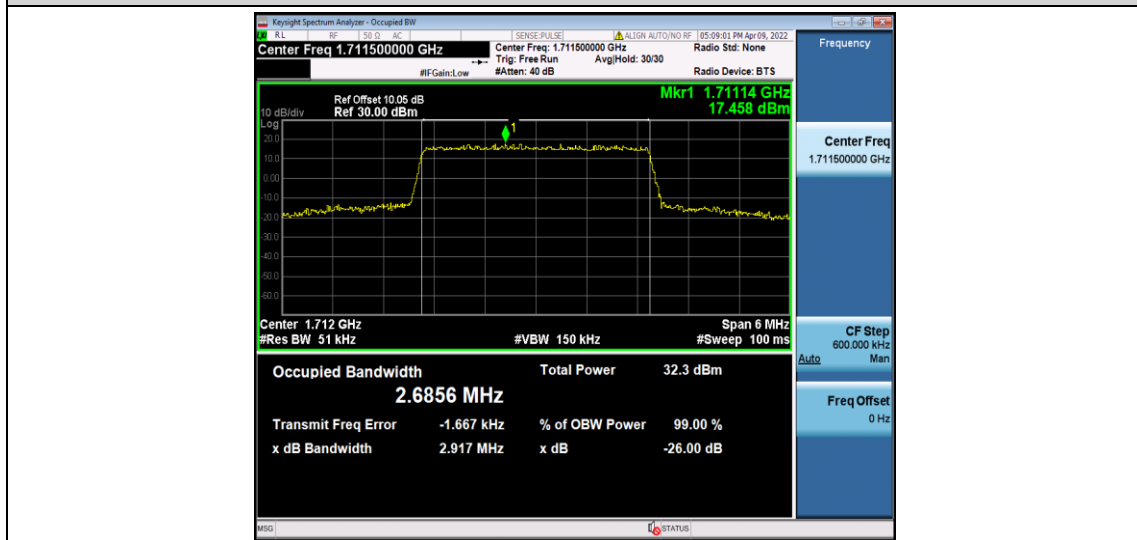

Band4-3MHz-16QAM-19965-15RB#0-2.6856