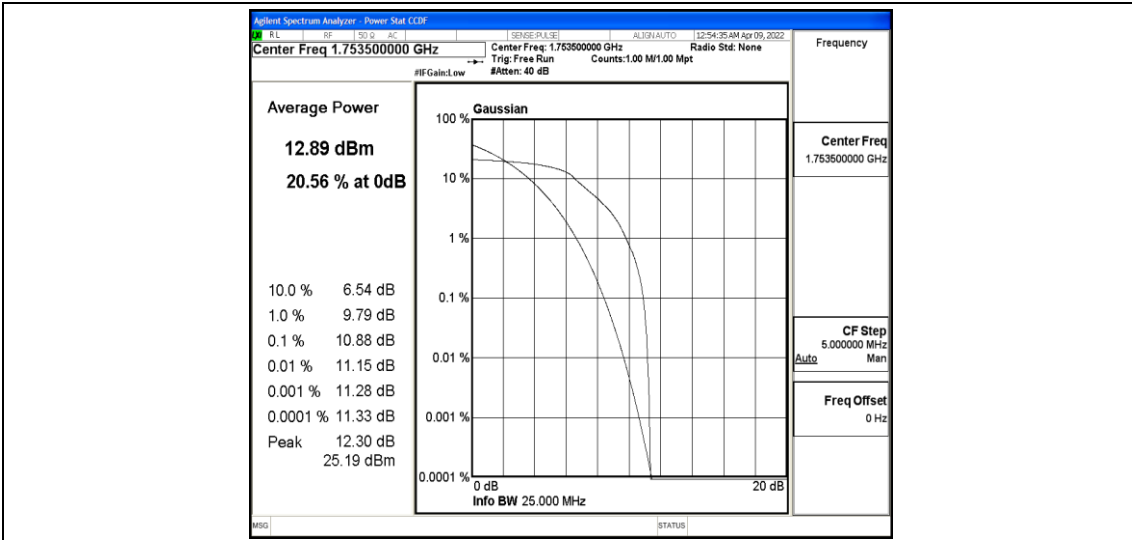

Band4-1.4MHz-16QAM-20393-6-0-Low-11.57-<=13-PASS

Band4-3MHz-QPSK-19965-6-0-Low-8.27-<=13-PASS

Band4-3MHz-QPSK-20175-6-0-Low-10.38-<=13-PASS

Band4-3MHz-QPSK-20385-6-0-Low-10.88-<=13-PASS

Band4-3MHz-16QAM-19965-6-0-Low-8.72-<=13-PASS