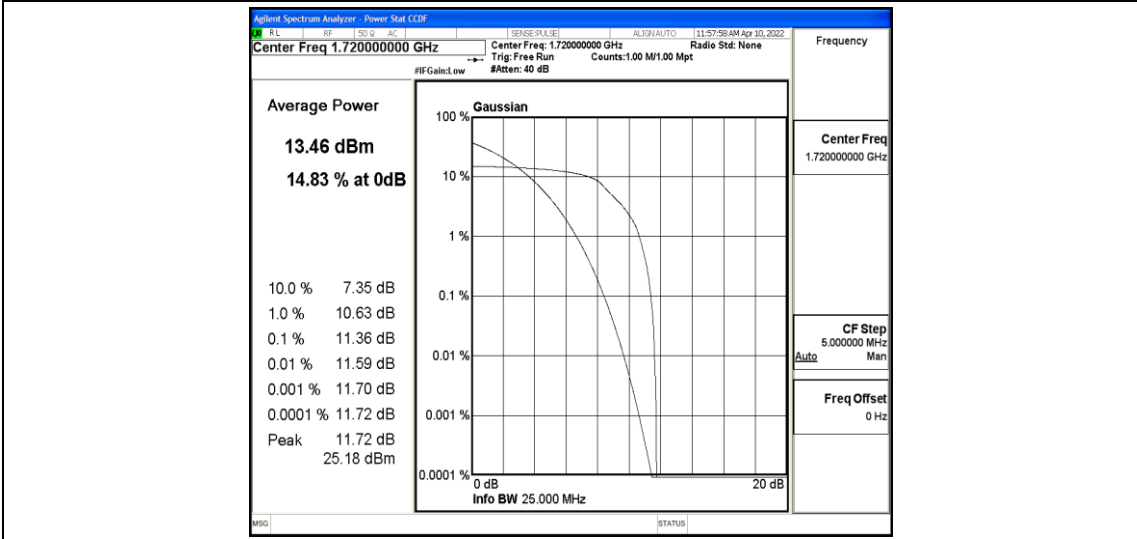

Band4-15MHz-QPSK-20175-6-0-Low-8.44-=<=13-PASS

Band4-15MHz-QPSK-20325-6-0-Low-9.24-<=13-PASS

Band4-15MHz-16QAM-20025-6-0-Low-8.10-<=13-PASS

Band4-15MHz-16QAM-20175-6-0-Low-9.70-<=13-PASS

Band4-15MHz-16QAM-20325-6-0-Low-7.45-<=13-PASS