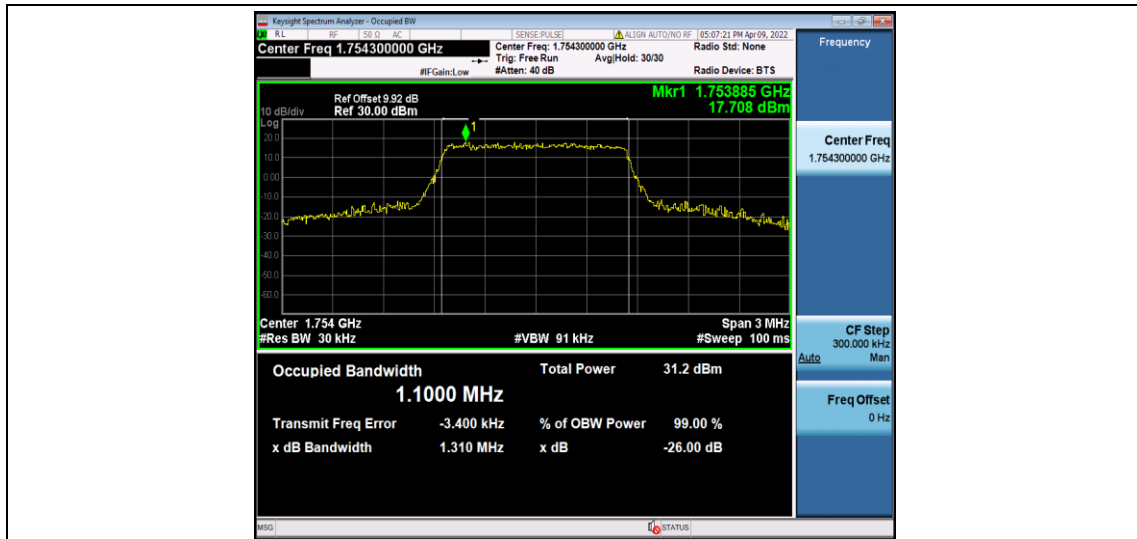

Test Graphs

Band4-1.4MHz-QPSK-19957-6RB#0-1.0935

Band4-1.4MHz-QPSK-20175-6RB#0-1.1233

Band4-1.4MHz-QPSK-20393-6RB#0-1.0921

Band4-1.4MHz-16QAM-19957-6RB#0-1.1006

Band4-1.4MHz-16QAM-20175-6RB#0-1.1100

Band4-1.4MHz-16QAM-20393-6RB#0-1.1000