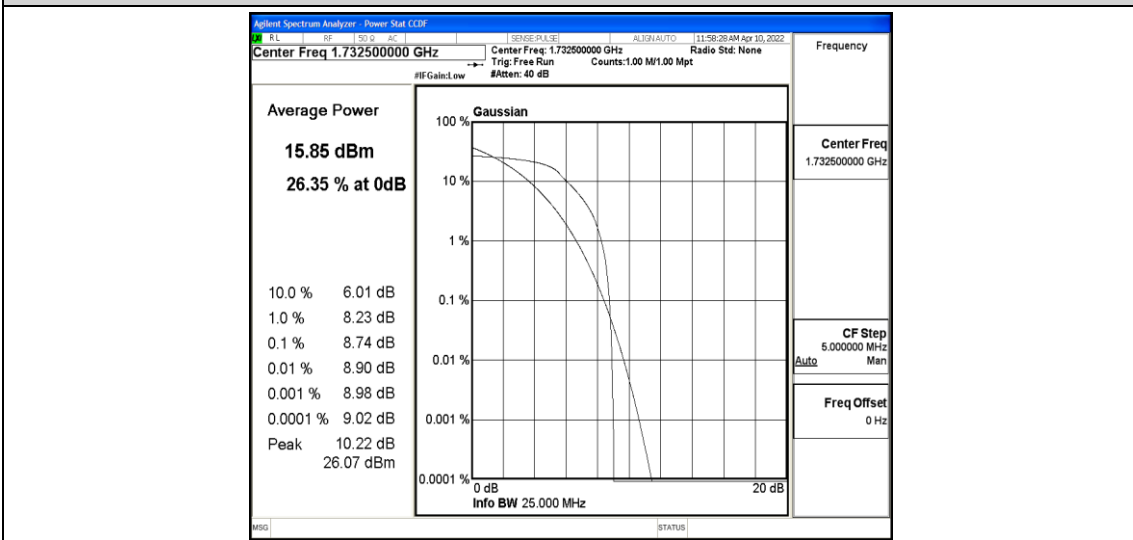

Band4-20MHz-QPSK-20050-6-0-Low-11.36-<=13-PASS

Band4-20MHz-QPSK-20175-6-0-Low-9.40-<=13-PASS

Band4-20MHz-QPSK-20300-6-0-Low-9.16-<=13-PASS

Band4-20MHz-16QAM-20050-6-0-Low-9.93-<=13-PASS

Band4-20MHz-16QAM-20175-6-0-Low-8.74-<=13-PASS