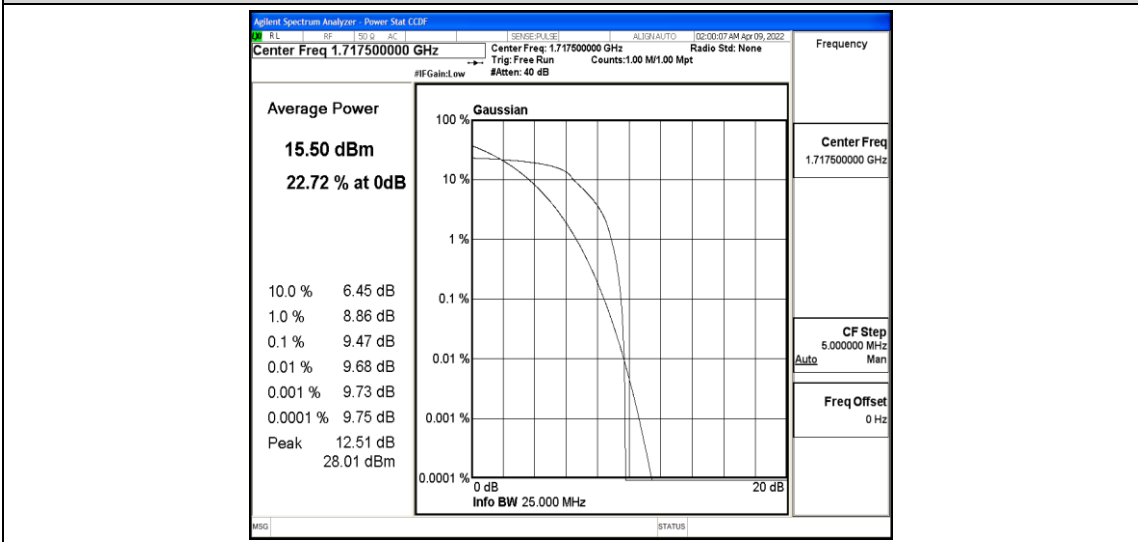

Band4-10MHz-QPSK-20350-6-0-Low-8.96-<=13-PASS

Band4-10MHz-16QAM-20000-6-0-Low-8.69-<=13-PASS

Band4-10MHz-16QAM-20175-6-0-Low-8.73-<=13-PASS

Band4-10MHz-16QAM-20350-6-0-Low-8.98-=<=13-PASS

Band4-15MHz-QPSK-20025-6-0-Low-9.47-=<=13-PASS