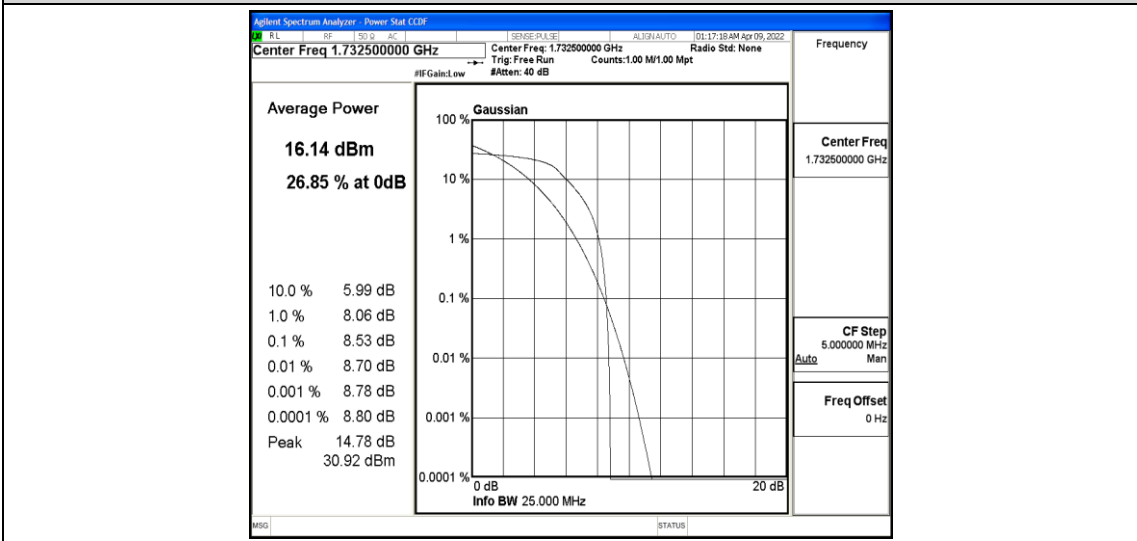

Band4-5MHz-QPSK-20175-6-0-Low-8.53-<=13-PASS