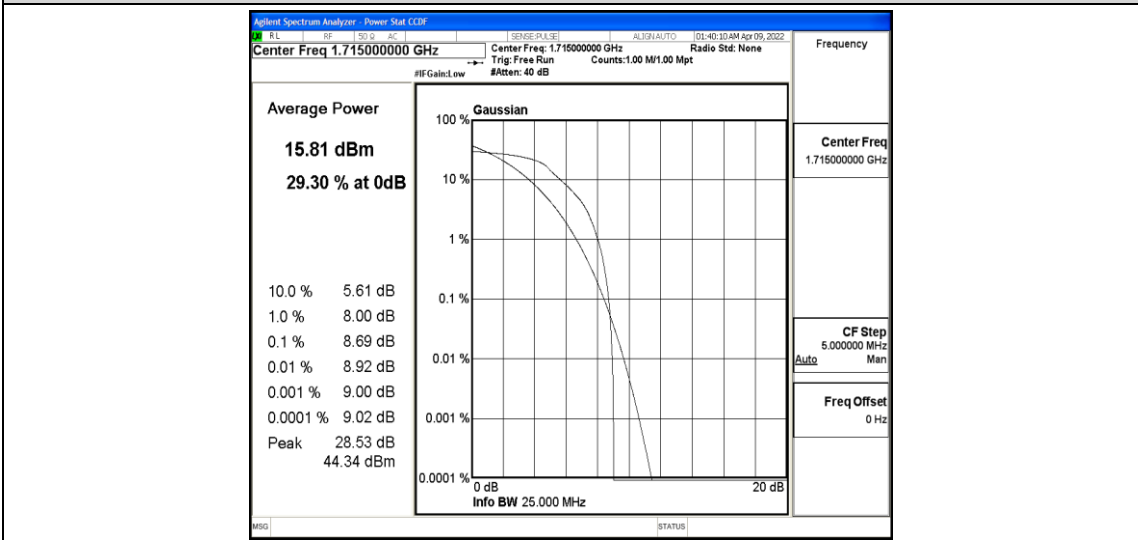

Band4-10MHz-16QAM-20000-6-0-Low-8.69-<=13-PASS