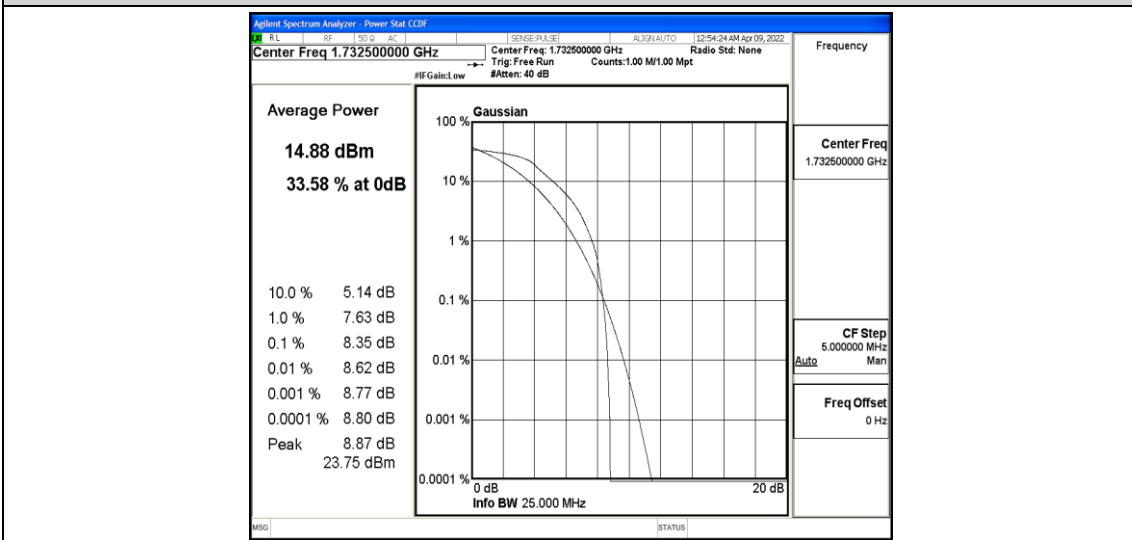

Band4-1.4MHz-16QAM-20393-6-0-Low-11.57-<=13-PASS

Band4-3MHz-QPSK-19965-6-0-Low-8.27-<=13-PASS

Band4-3MHz-QPSK-20175-6-0-Low-10.38-<=13-PASS

Band4-3MHz-QPSK-20385-6-0-Low-10.88-<=13-PASS

Band4-3MHz-16QAM-19965-6-0-Low-8.72-<=13-PASS