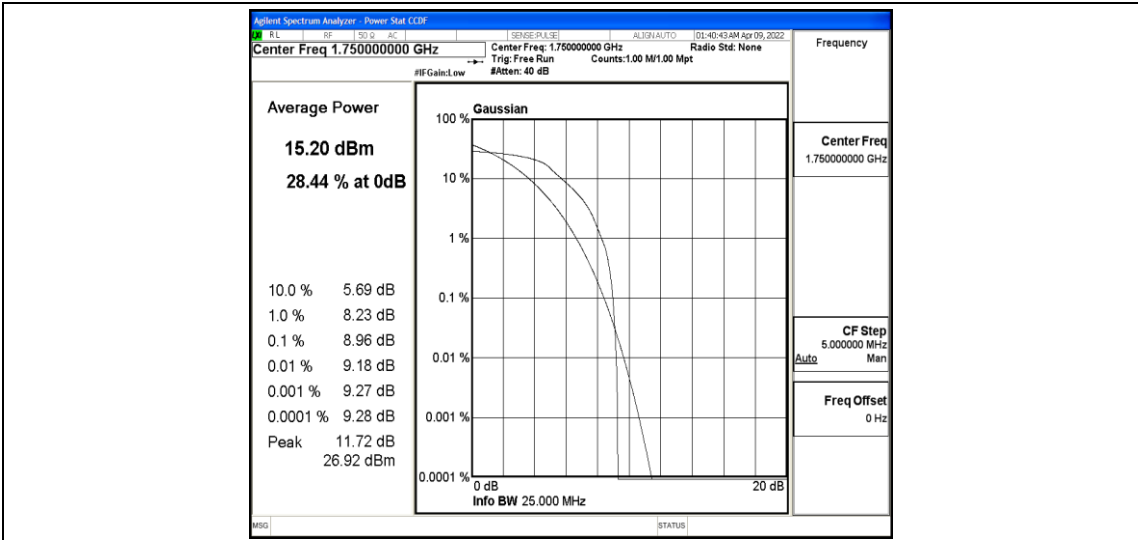

Band4-5MHz-16QAM-19975-6-0-Low-10.75-<=13-PASS

Band4-5MHz-16QAM-20175-6-0-Low-8.07-<=13-PASS

Band4-5MHz-16QAM-20375-6-0-Low-8.04-<=13-PASS

Band4-10MHz-QPSK-20000-6-0-Low-9.48-<=13-PASS

Band4-10MHz-QPSK-20175-6-0-Low-9.62-<=13-PASS