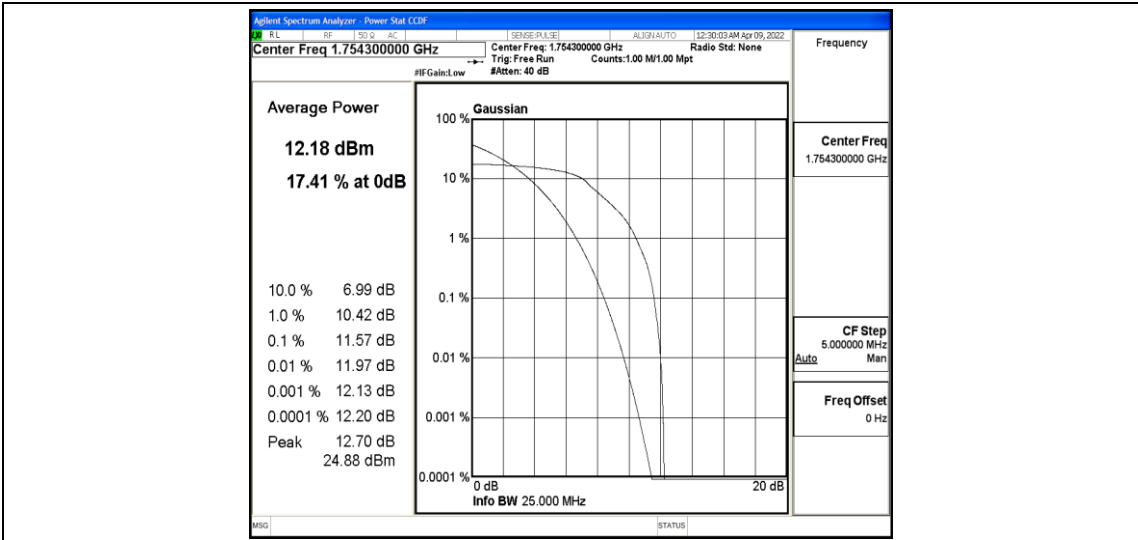

Test Graphs

Band4-1.4MHz-QPSK-19957-6-0-Low-9.86-<=13-PASS

Band4-1.4MHz-QPSK-20175-6-0-Low-7.73-<=13-PASS

Band4-1.4MHz-QPSK-20393-6-0-Low-11.53-<=13-PASS

Band4-1.4MHz-16QAM-19957-6-0-Low-11.74-<=13-PASS

Band4-1.4MHz-16QAM-20175-6-0-Low-9.20-<=13-PASS