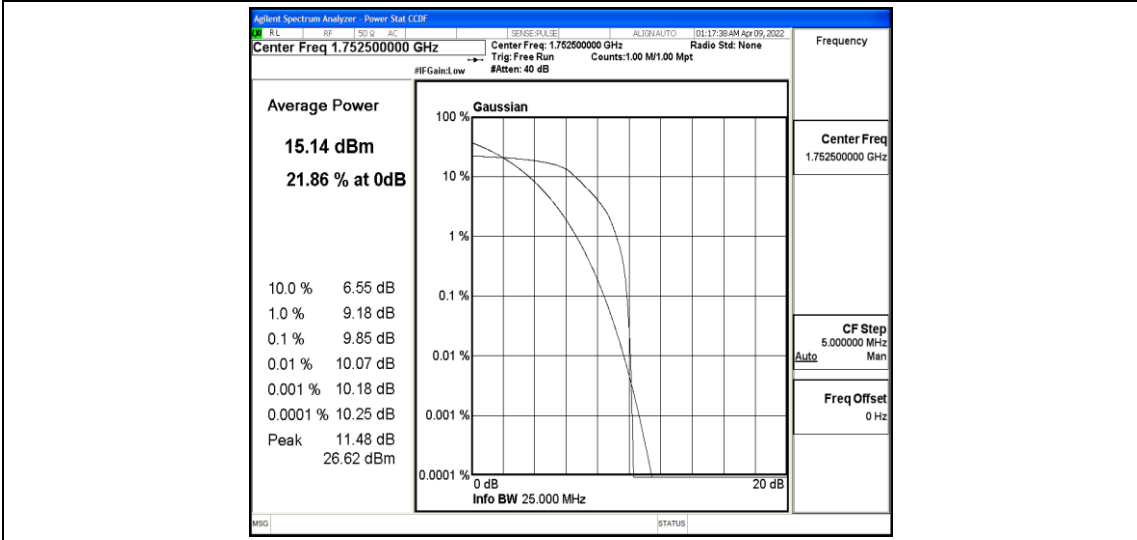

Band4-3MHz-16QAM-20175-6-0-Low-8.35-<=13-PASS

Band4-3MHz-16QAM-20385-6-0-Low-10.88-<=13-PASS

Band4-5MHz-QPSK-19975-6-0-Low-9.71-<=13-PASS

Band4-5MHz-QPSK-20175-6-0-Low-8.53-<=13-PASS

Band4-5MHz-QPSK-20375-6-0-Low-9.85-<=13-PASS