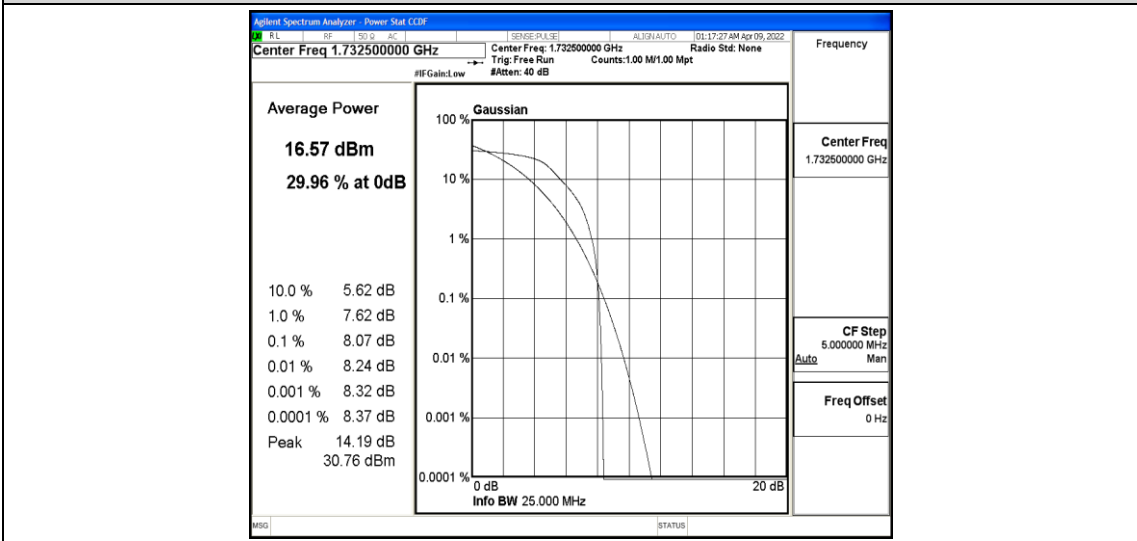

Band4-5MHz-16QAM-20175-6-0-Low-8.07-<=13-PASS