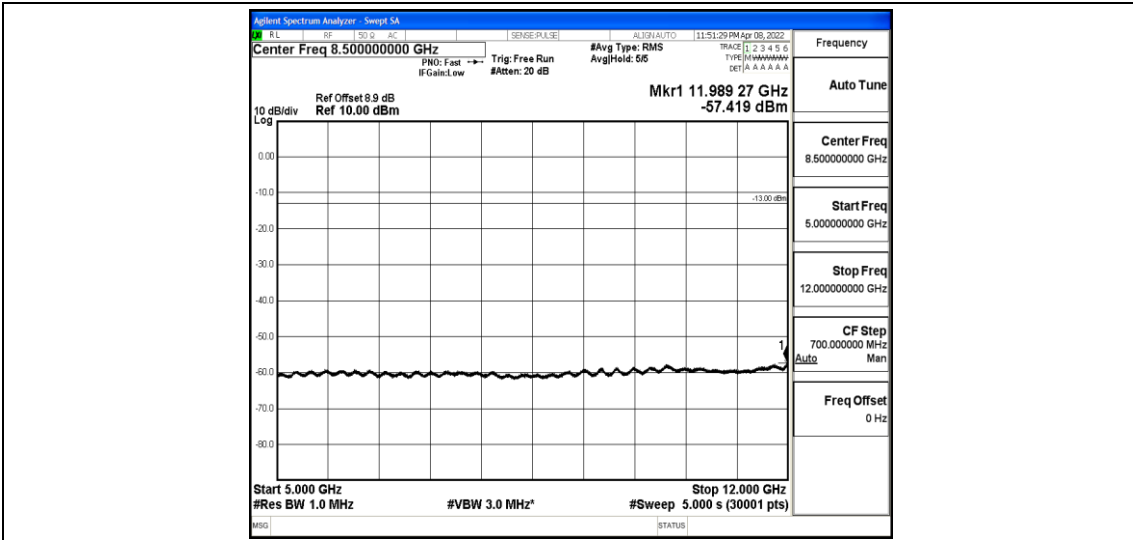

Band2-20MHz-16QAM-19100-1-0-High-1000-5000--38.72-PASS

Band2-20MHz-16QAM-19100-1-0-High-5000-12000--57.42-PASS