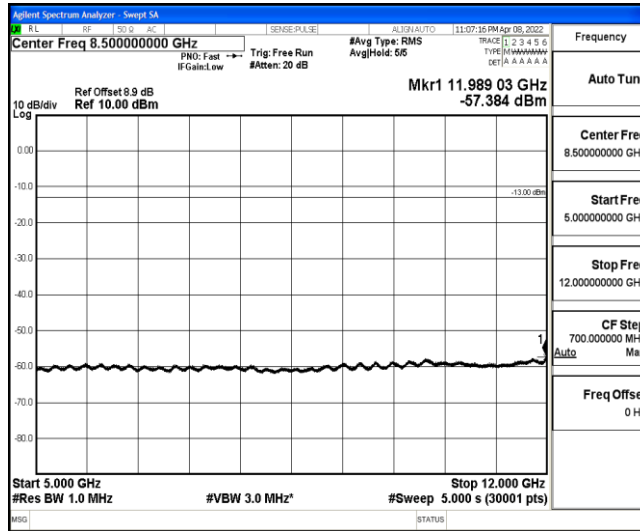

Band2-15MHz-QPSK-18675-1-0-Low-1000-5000--38.22-PASS

Band2-15MHz-QPSK-18675-1-0-Low-5000-12000--57.38-PASS