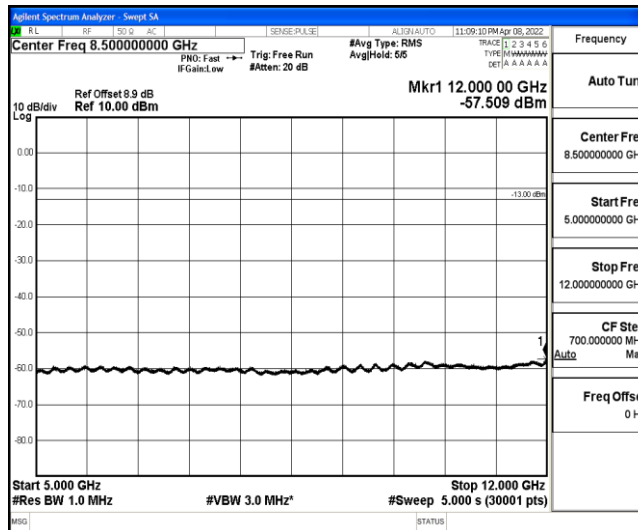

Band2-15MHz-16QAM-18675-1-0-Low-1000-5000--38.06-PASS

Band2-15MHz-16QAM-18675-1-0-Low-5000-12000--57.51-PASS