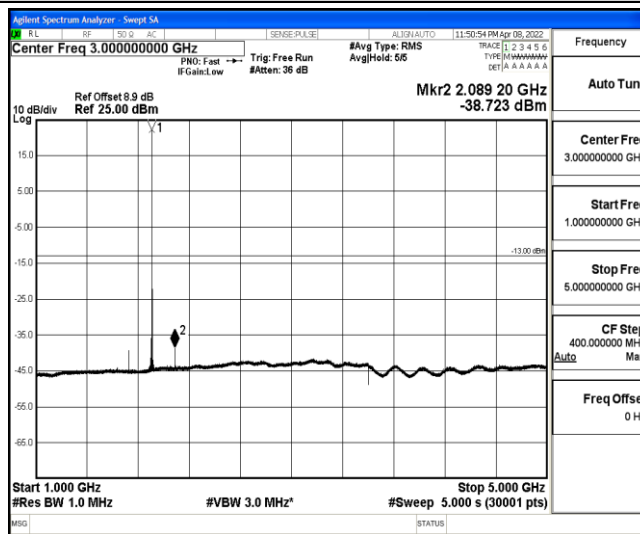

Band2-20MHz-16QAM-19100-1-0-High-30-1000--35.43-PASS

Band2-20MHz-16QAM-19100-1-0-High-1000-5000--38.72-PASS