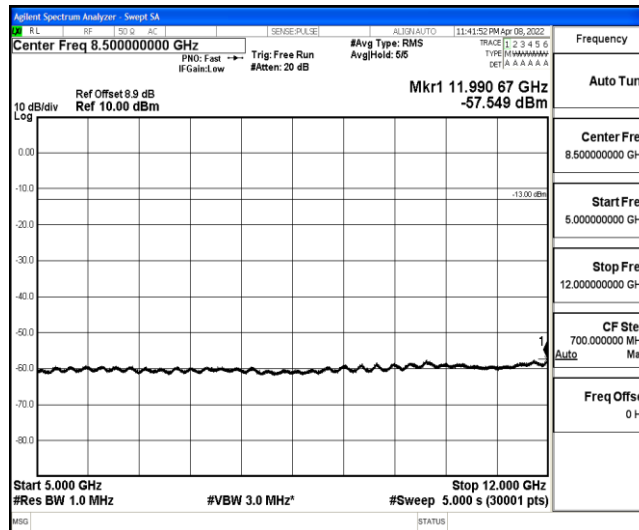

Band2-20MHz-QPSK-18700-1-0-Low-1000-5000--38.7-PASS

Band2-20MHz-QPSK-18700-1-0-Low-5000-12000--57.55-PASS