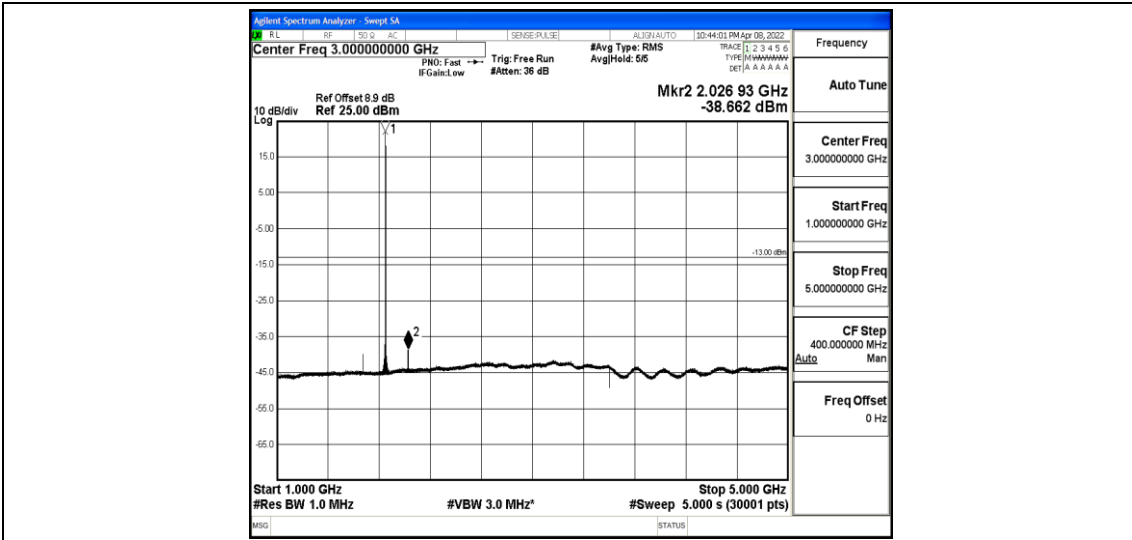

Band2-10MHz-16QAM-18650-1-0-Low-30-1000--34.86-PASS

Band2-10MHz-16QAM-18650-1-0-Low-1000-5000--38.66-PASS