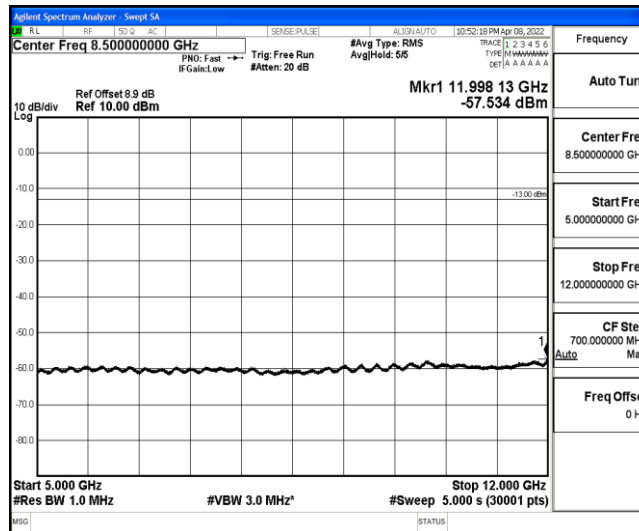

Band2-10MHz-16QAM-19150-1-0-High-1000-5000--38.02-PASS

Band2-10MHz-16QAM-19150-1-0-High-5000-12000--57.53-PASS