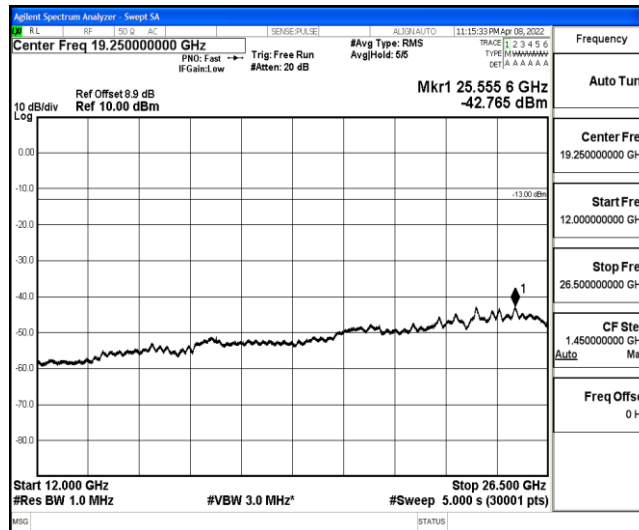

Band2-15MHz-QPSK-19125-1-0-High-5000-12000--57.48-PASS

Band2-15MHz-QPSK-19125-1-0-High-12000-26500--42.77-PASS