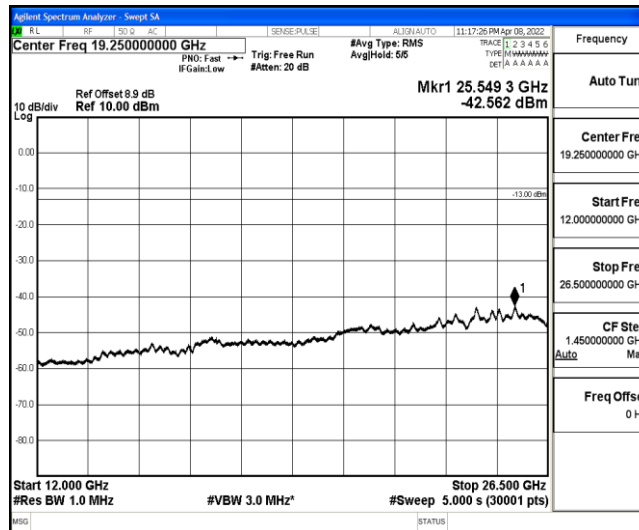

Band2-15MHz-16QAM-19125-1-0-High-5000-12000--57.23-PASS

Band2-15MHz-16QAM-19125-1-0-High-12000-26500--42.56-PASS