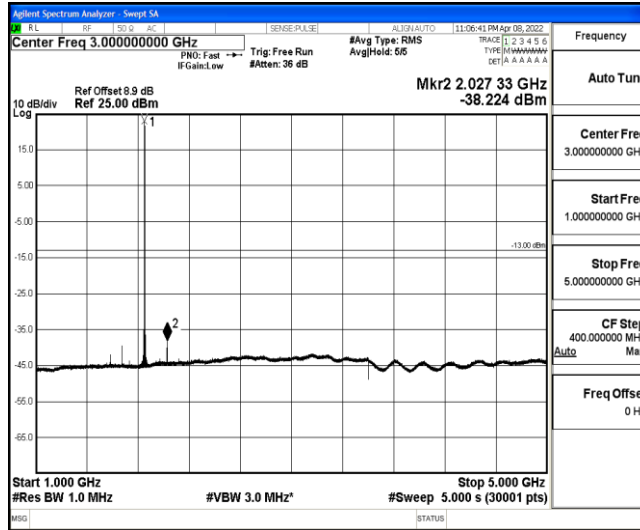

Band2-15MHz-QPSK-18675-1-0-Low-30-1000--35.54-PASS

Band2-15MHz-QPSK-18675-1-0-Low-1000-5000--38.22-PASS