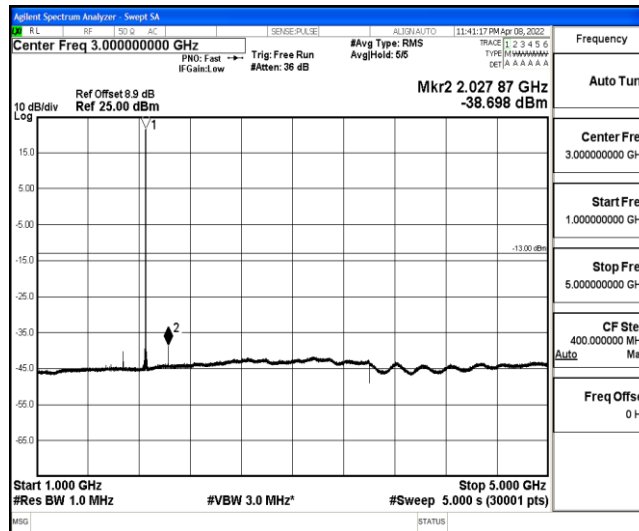

Band2-20MHz-QPSK-18700-1-0-Low-30-1000--35.16-PASS

Band2-20MHz-QPSK-18700-1-0-Low-1000-5000--38.7-PASS