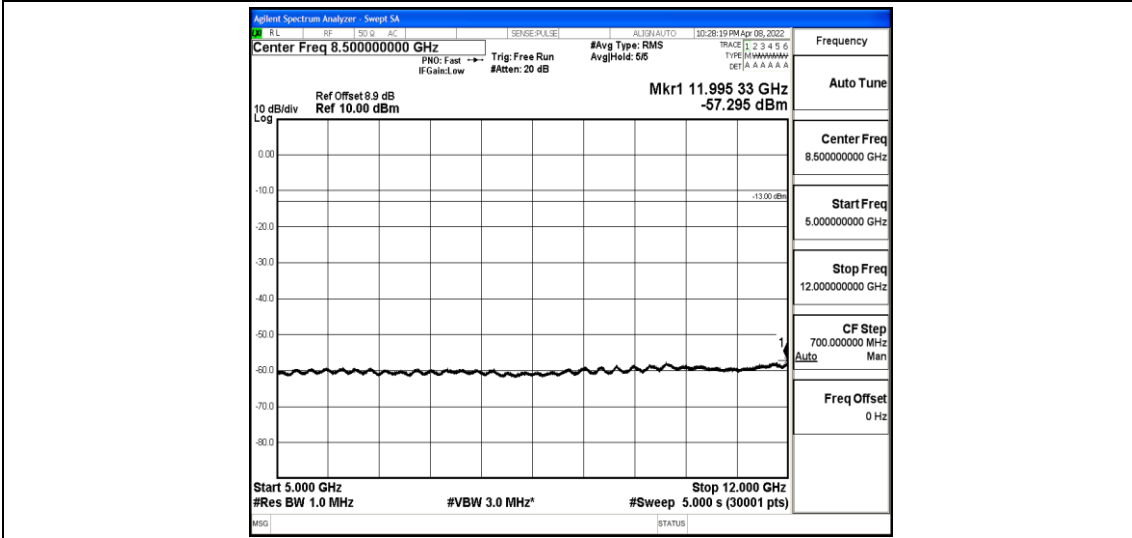

Band2-5MHz-16QAM-19175-1-0-High-1000-5000--38.26-PASS

Band2-5MHz-16QAM-19175-1-0-High-5000-12000--57.3-PASS