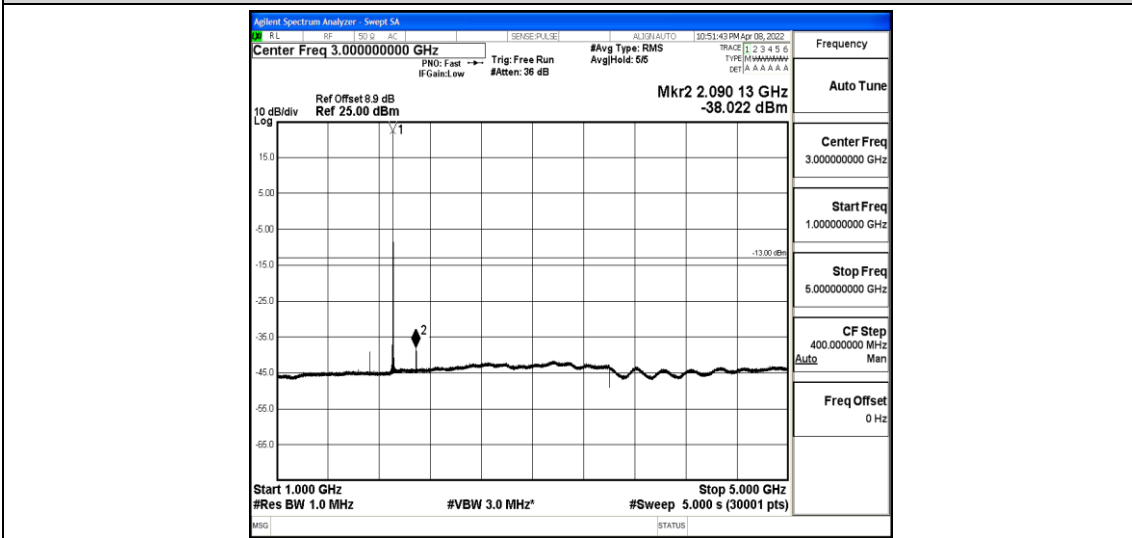

Band2-10MHz-16QAM-19150-1-0-High-30-1000--35.73-PASS

Band2-10MHz-16QAM-19150-1-0-High-1000-5000--38.02-PASS