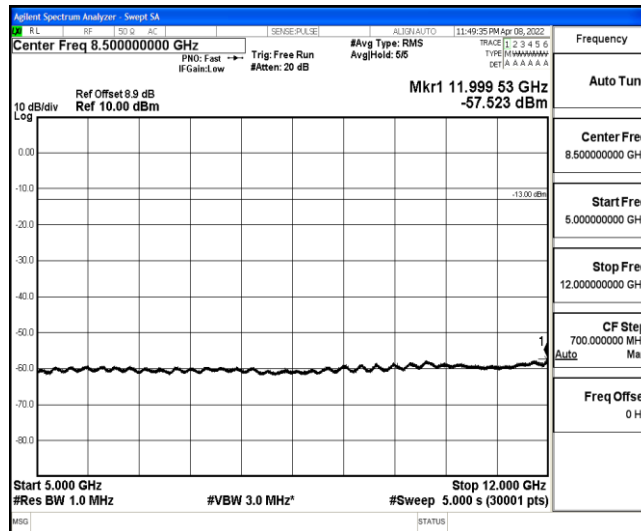

Band2-20MHz-QPSK-19100-1-0-High-1000-5000--38.38-PASS

Band2-20MHz-QPSK-19100-1-0-High-5000-12000--57.52-PASS