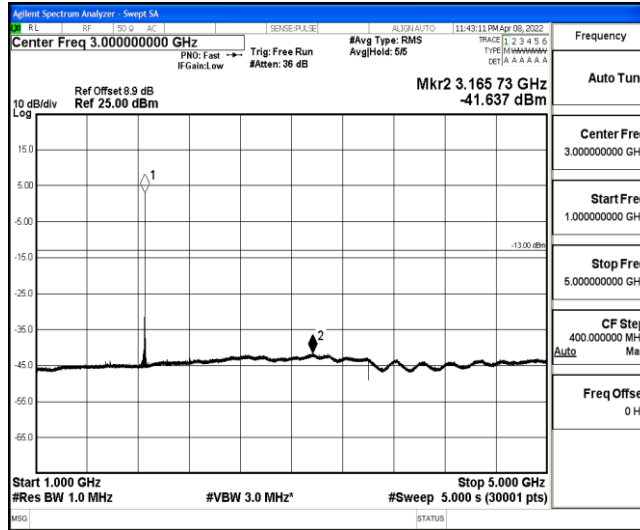

Band2-20MHz-16QAM-18700-1-0-Low-30-1000--35.7-PASS

Band2-20MHz-16QAM-18700-1-0-Low-1000-5000--41.64-PASS