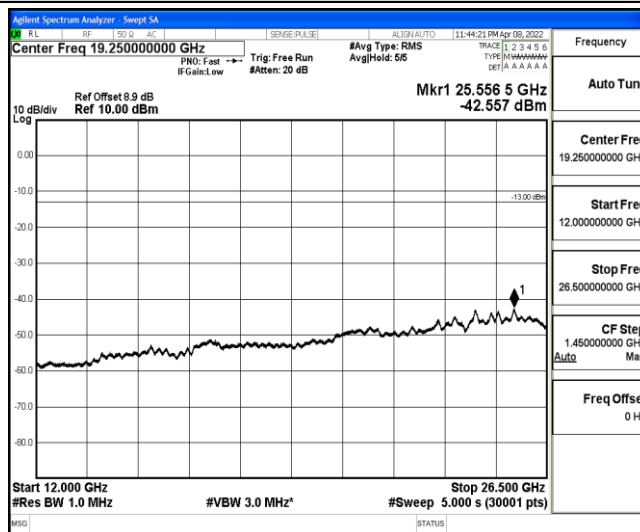

Band2-20MHz-16QAM-18700-1-0-Low-5000-12000--57.51-PASS

Band2-20MHz-16QAM-18700-1-0-Low-12000-26500--42.56-PASS