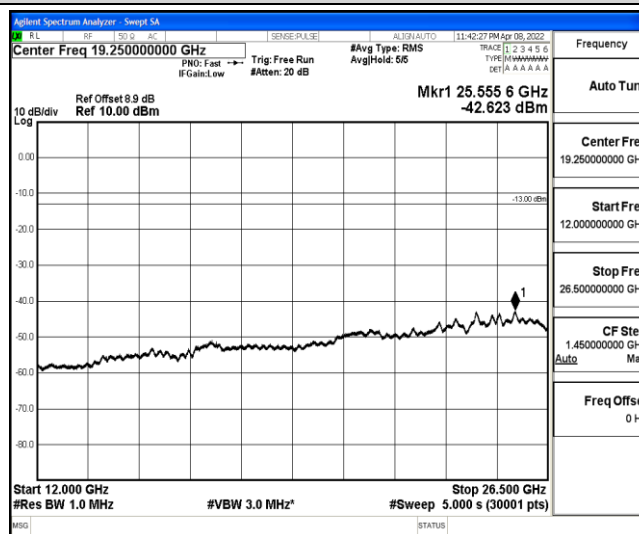

Band2-20MHz-QPSK-18700-1-0-Low-5000-12000--57.55-PASS

Band2-20MHz-QPSK-18700-1-0-Low-12000-26500--42.62-PASS