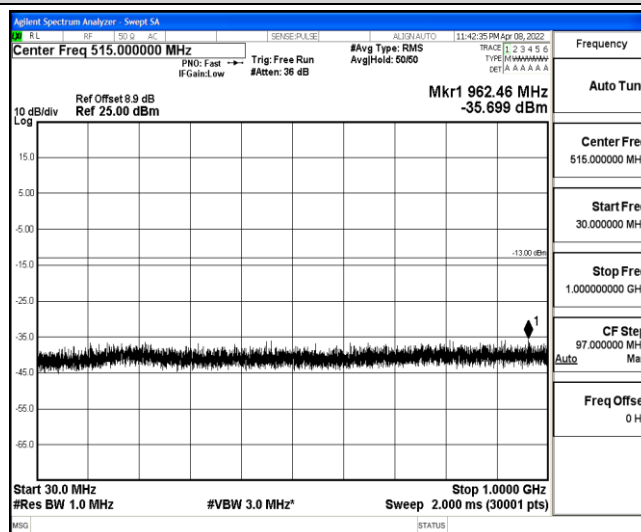

Band2-20MHz-QPSK-19100-1-0-High-30-1000--35.25-PASS

Band2-20MHz-QPSK-19100-1-0-High-1000-5000--38.38-PASS

Band2-20MHz-QPSK-19100-1-0-High-5000-12000--57.52-PASS

Band2-20MHz-QPSK-19100-1-0-High-12000-26500--42.79-PASS