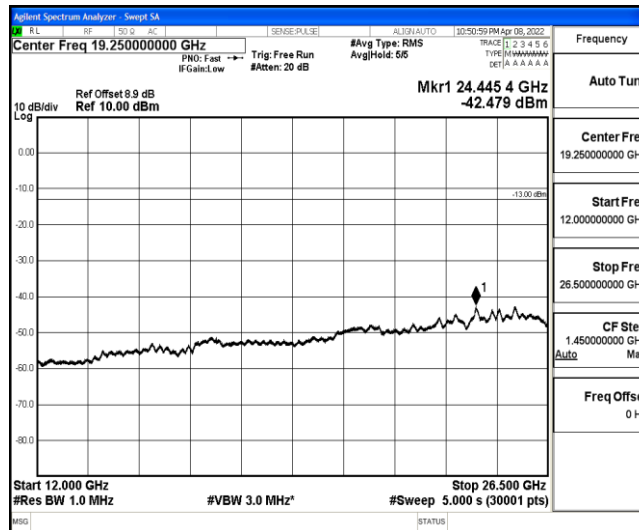

Band2-10MHz-QPSK-19150-1-0-High-5000-12000--57.53-PASS

Band2-10MHz-QPSK-19150-1-0-High-12000-26500--42.48-PASS