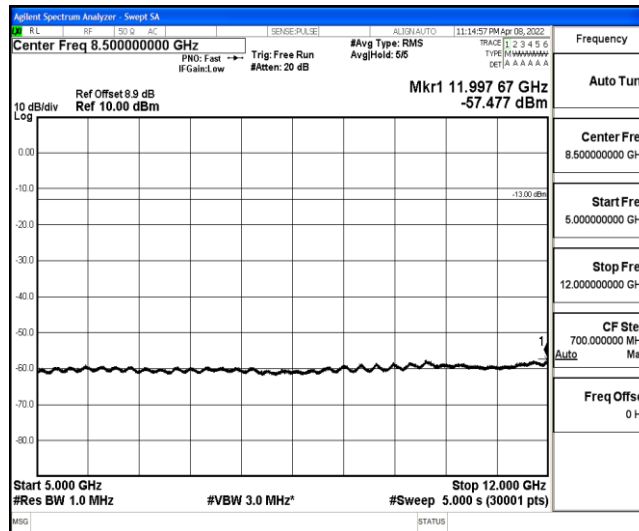

Band2-15MHz-QPSK-19125-1-0-High-1000-5000--38.44-PASS

Band2-15MHz-QPSK-19125-1-0-High-5000-12000--57.48-PASS