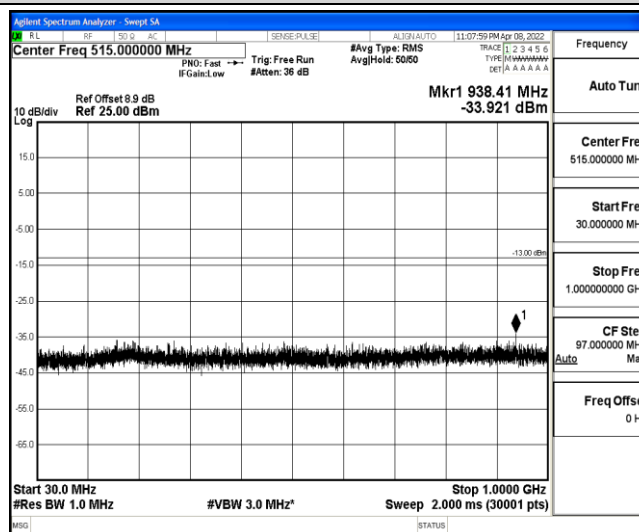

Band2-15MHz-QPSK-19125-1-0-High-30-1000--34.87-PASS

Band2-15MHz-QPSK-19125-1-0-High-1000-5000--38.44-PASS

Band2-15MHz-QPSK-19125-1-0-High-5000-12000--57.48-PASS

Band2-15MHz-QPSK-19125-1-0-High-12000-26500--42.77-PASS