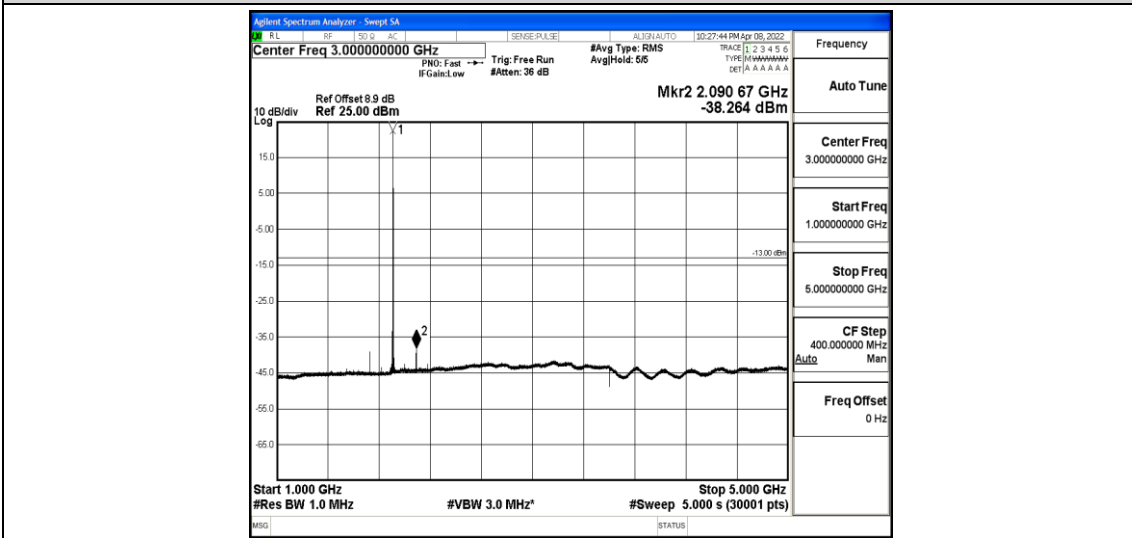

Band2-5MHz-16QAM-19175-1-0-High-30-1000--35.83-PASS

Band2-5MHz-16QAM-19175-1-0-High-1000-5000--38.26-PASS