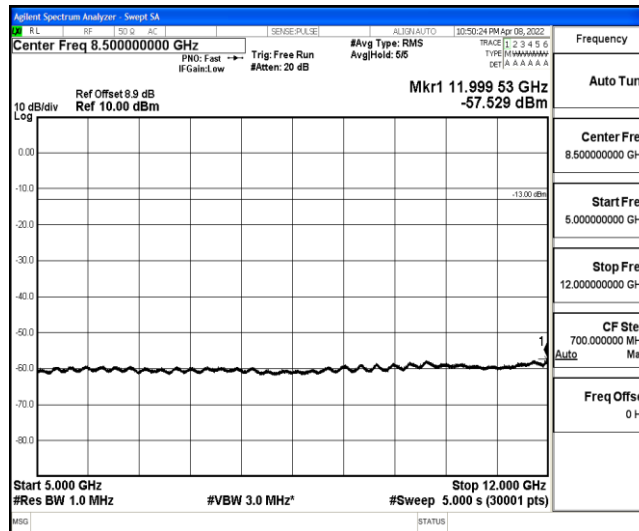

Band2-10MHz-QPSK-19150-1-0-High-1000-5000--38.57-PASS

Band2-10MHz-QPSK-19150-1-0-High-5000-12000--57.53-PASS