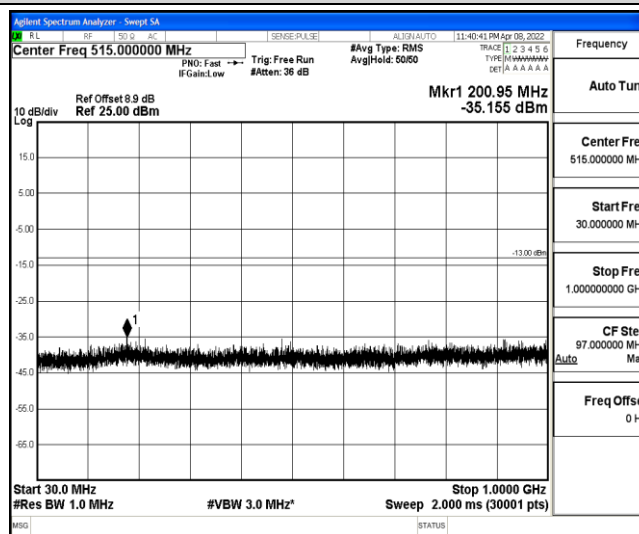

Band2-15MHz-16QAM-19125-1-0-High-30-1000--35.98-PASS

Band2-15MHz-16QAM-19125-1-0-High-1000-5000--38.12-PASS

Band2-15MHz-16QAM-19125-1-0-High-5000-12000--57.23-PASS

Band2-15MHz-16QAM-19125-1-0-High-12000-26500--42.56-PASS