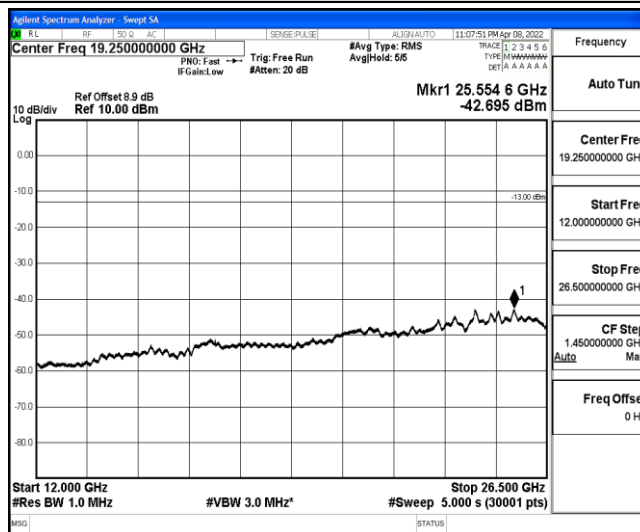

Band2-15MHz-QPSK-18675-1-0-Low-5000-12000--57.38-PASS

Band2-15MHz-QPSK-18675-1-0-Low-12000-26500--42.7-PASS