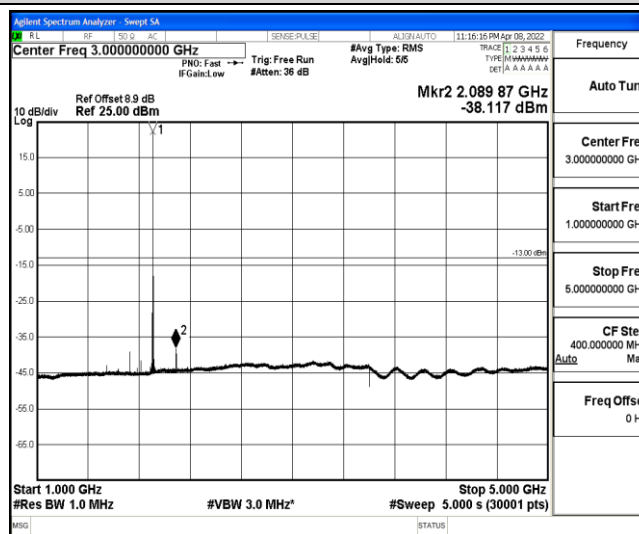

Band2-15MHz-16QAM-19125-1-0-High-30-1000--35.98-PASS

Band2-15MHz-16QAM-19125-1-0-High-1000-5000--38.12-PASS