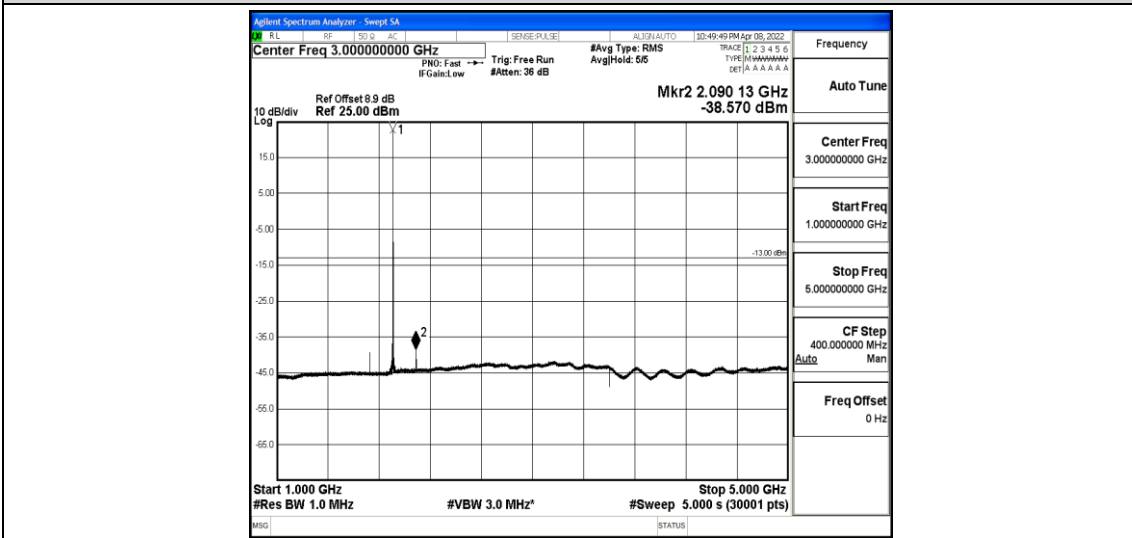

Band2-10MHz-QPSK-19150-1-0-High-30-1000--35.76-PASS

Band2-10MHz-QPSK-19150-1-0-High-1000-5000--38.57-PASS