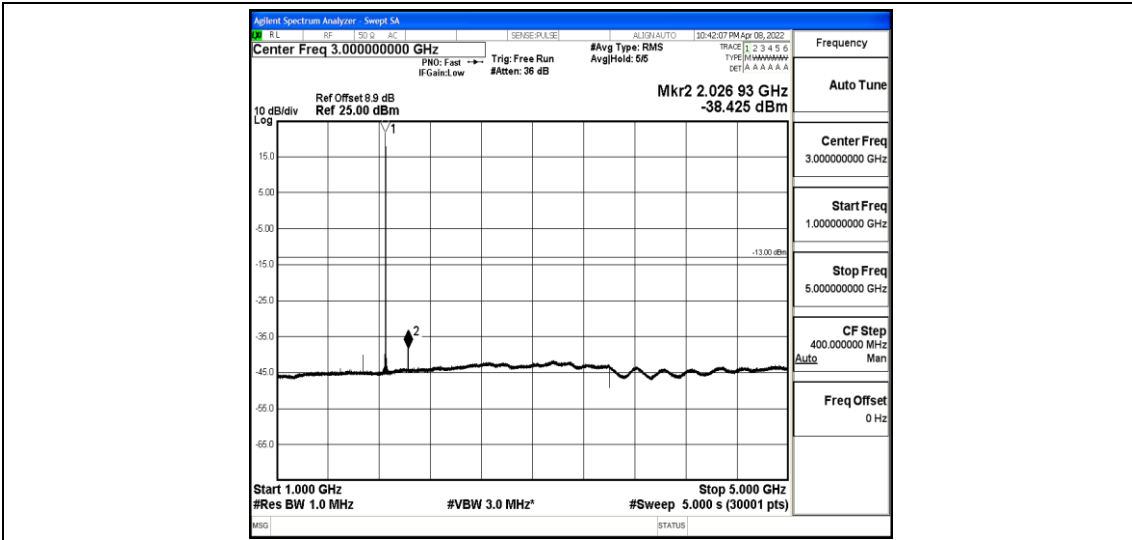

Band2-10MHz-QPSK-18650-1-0-Low-30-1000--35.45-PASS

Band2-10MHz-QPSK-18650-1-0-Low-1000-5000--38.43-PASS