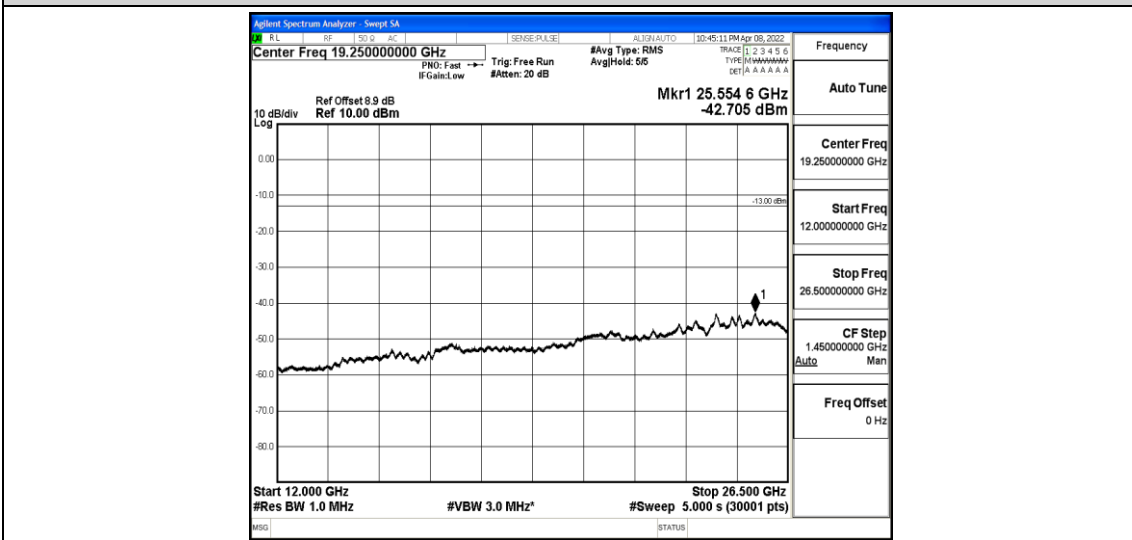

Band2-10MHz-16QAM-18650-1-0-Low-5000-12000--57.41-PASS

Band2-10MHz-16QAM-18650-1-0-Low-12000-26500--42.71-PASS