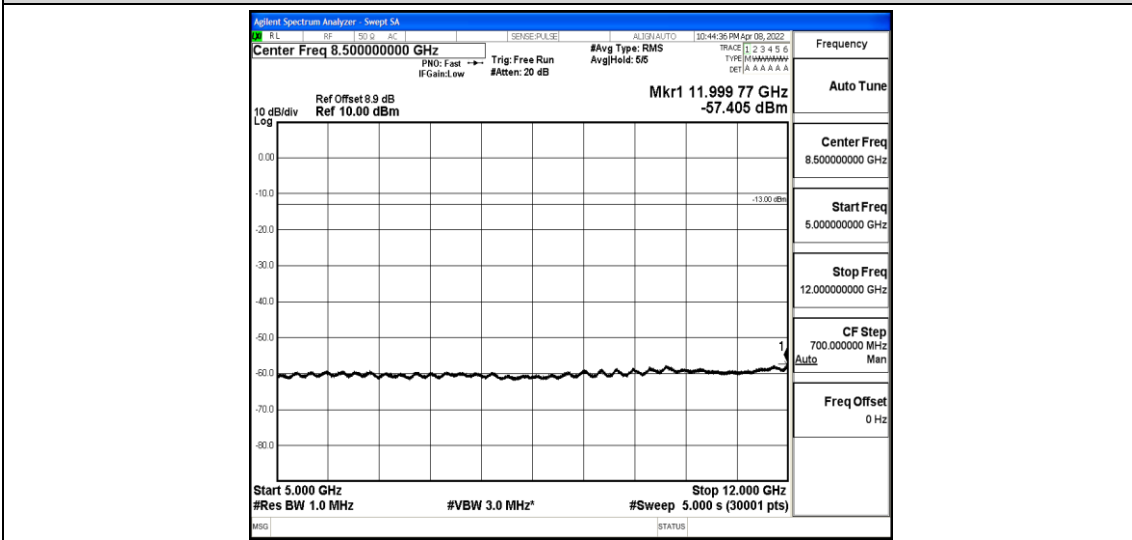

Band2-10MHz-16QAM-18650-1-0-Low-1000-5000--38.66-PASS

Band2-10MHz-16QAM-18650-1-0-Low-5000-12000--57.41-PASS