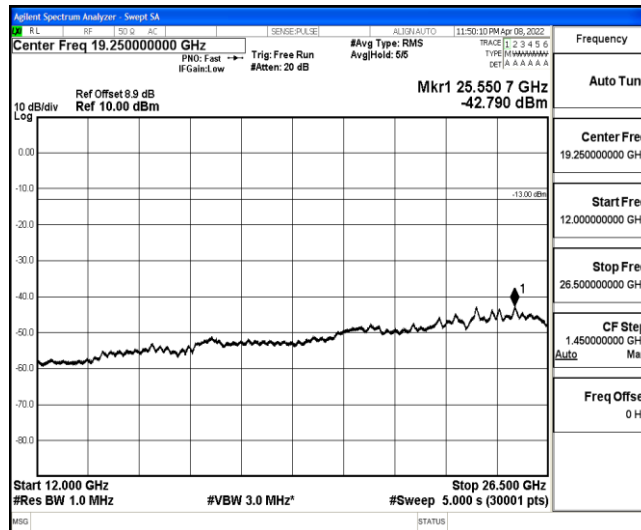

Band2-20MHz-QPSK-19100-1-0-High-5000-12000--57.52-PASS

Band2-20MHz-QPSK-19100-1-0-High-12000-26500--42.79-PASS