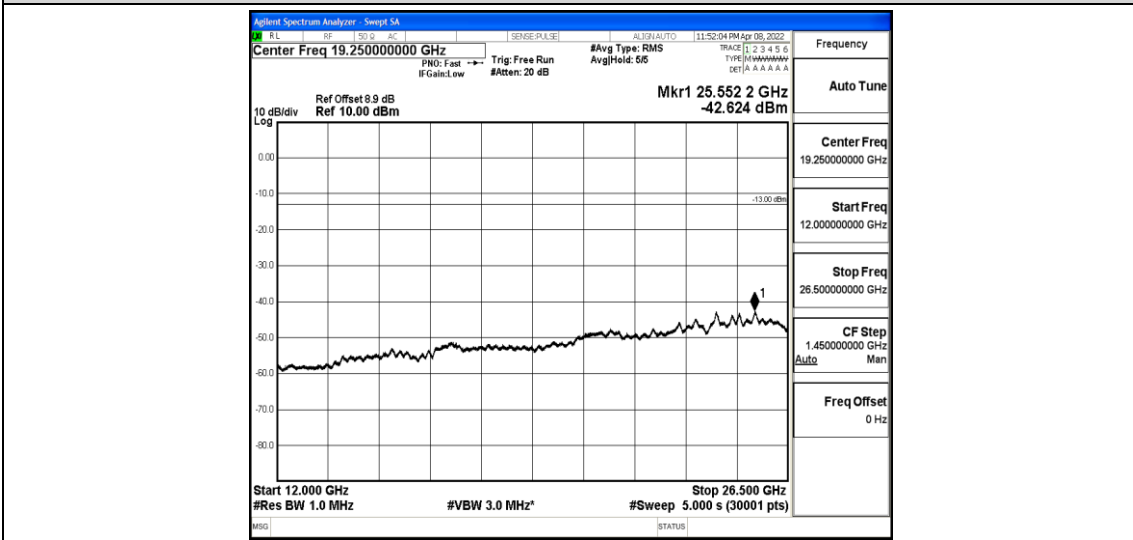

Band2-20MHz-16QAM-19100-1-0-High-5000-12000--57.42-PASS

Band2-20MHz-16QAM-19100-1-0-High-12000-26500--42.62-PASS