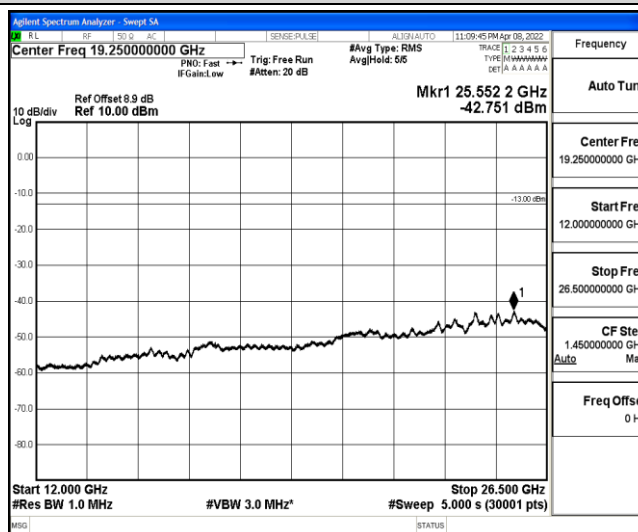

Band2-15MHz-16QAM-18675-1-0-Low-5000-12000--57.51-PASS

Band2-15MHz-16QAM-18675-1-0-Low-12000-26500--42.75-PASS