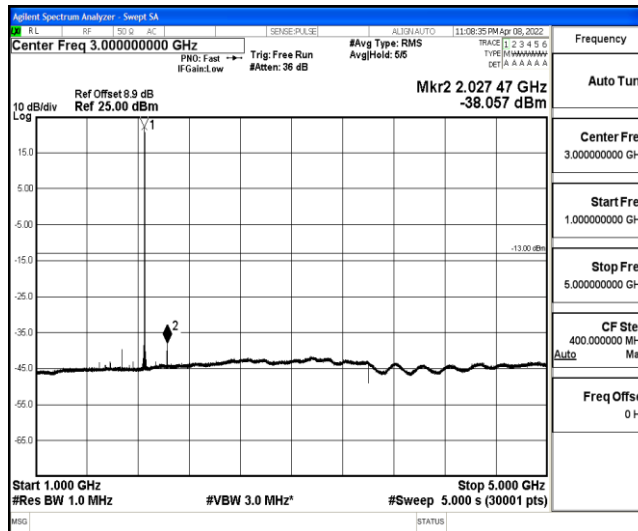

Band2-15MHz-16QAM-18675-1-0-Low-30-1000--33.92-PASS

Band2-15MHz-16QAM-18675-1-0-Low-1000-5000--38.06-PASS