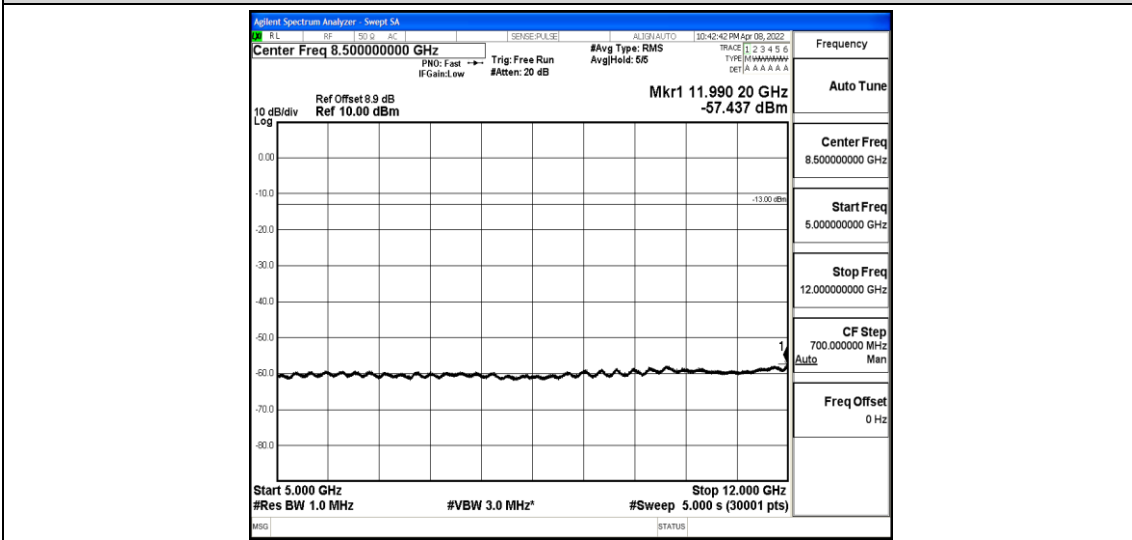

Band2-10MHz-QPSK-18650-1-0-Low-1000-5000--38.43-PASS

Band2-10MHz-QPSK-18650-1-0-Low-5000-12000--57.44-PASS