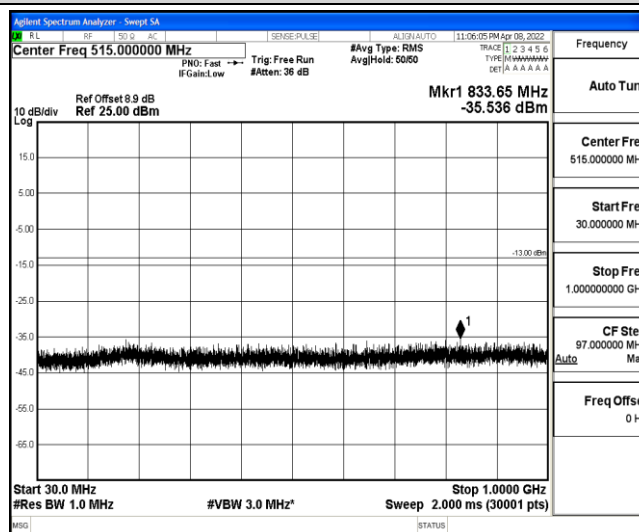

Band2-10MHz-16QAM-19150-1-0-High-30-1000--35.73-PASS

Band2-10MHz-16QAM-19150-1-0-High-1000-5000--38.02-PASS

Band2-10MHz-16QAM-19150-1-0-High-5000-12000--57.53-PASS

Band2-10MHz-16QAM-19150-1-0-High-12000-26500--42.78-PASS