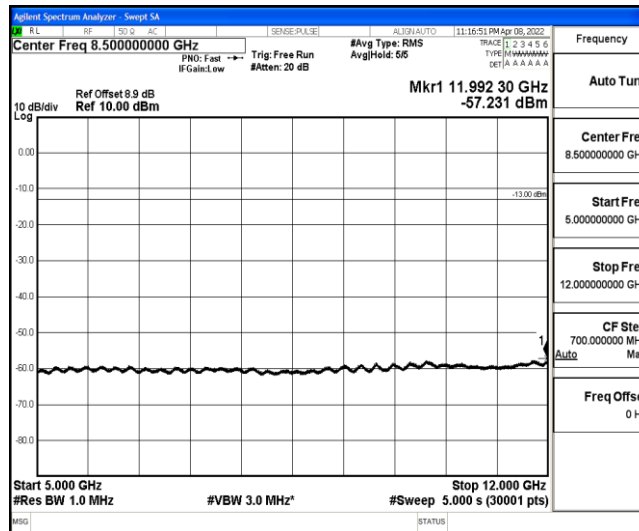

Band2-15MHz-16QAM-19125-1-0-High-1000-5000--38.12-PASS

Band2-15MHz-16QAM-19125-1-0-High-5000-12000--57.23-PASS