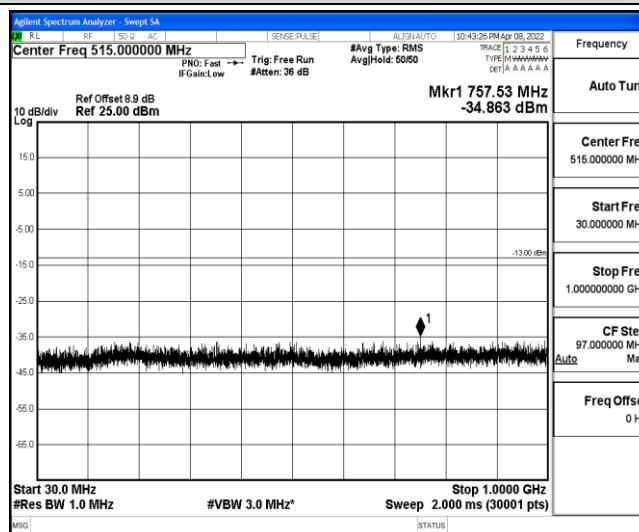

Band2-10MHz-QPSK-19150-1-0-High-30-1000--35.76-PASS

Band2-10MHz-QPSK-19150-1-0-High-1000-5000--38.57-PASS

Band2-10MHz-QPSK-19150-1-0-High-5000-12000--57.53-PASS

Band2-10MHz-QPSK-19150-1-0-High-12000-26500--42.48-PASS