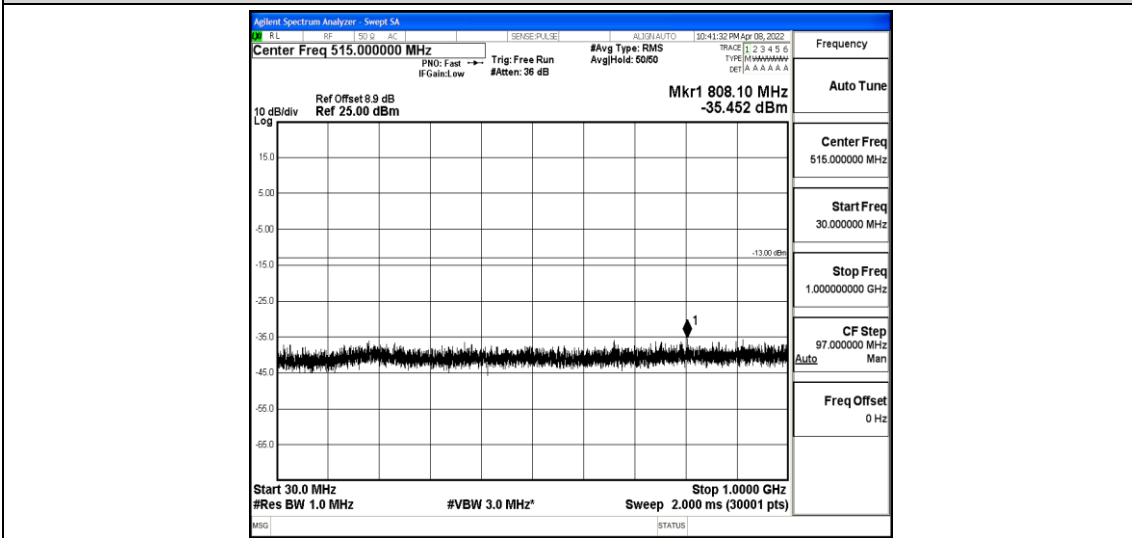

Band2-5MHz-16QAM-19175-1-0-High-30-1000--35.83-PASS

Band2-5MHz-16QAM-19175-1-0-High-1000-5000--38.26-PASS

Band2-5MHz-16QAM-19175-1-0-High-5000-12000--57.3-PASS

Band2-5MHz-16QAM-19175-1-0-High-12000-26500--42.64-PASS