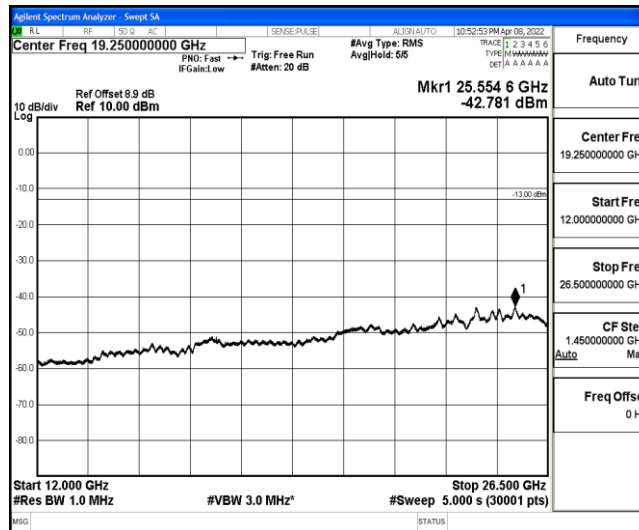

Band2-10MHz-16QAM-19150-1-0-High-5000-12000--57.53-PASS

Band2-10MHz-16QAM-19150-1-0-High-12000-26500--42.78-PASS