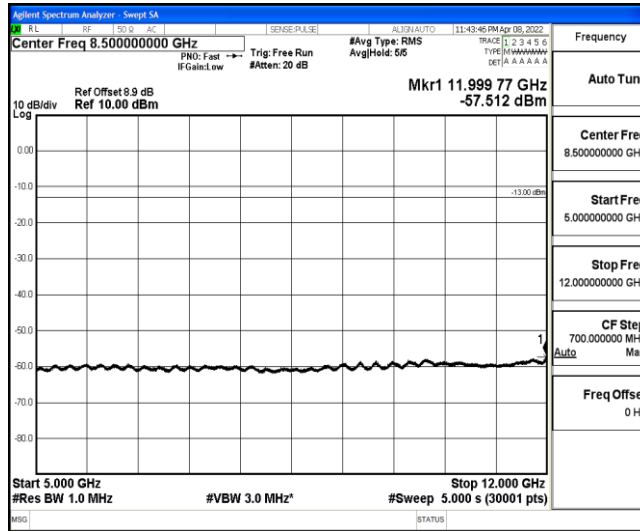

Band2-20MHz-16QAM-18700-1-0-Low-1000-5000--41.64-PASS

Band2-20MHz-16QAM-18700-1-0-Low-5000-12000--57.51-PASS