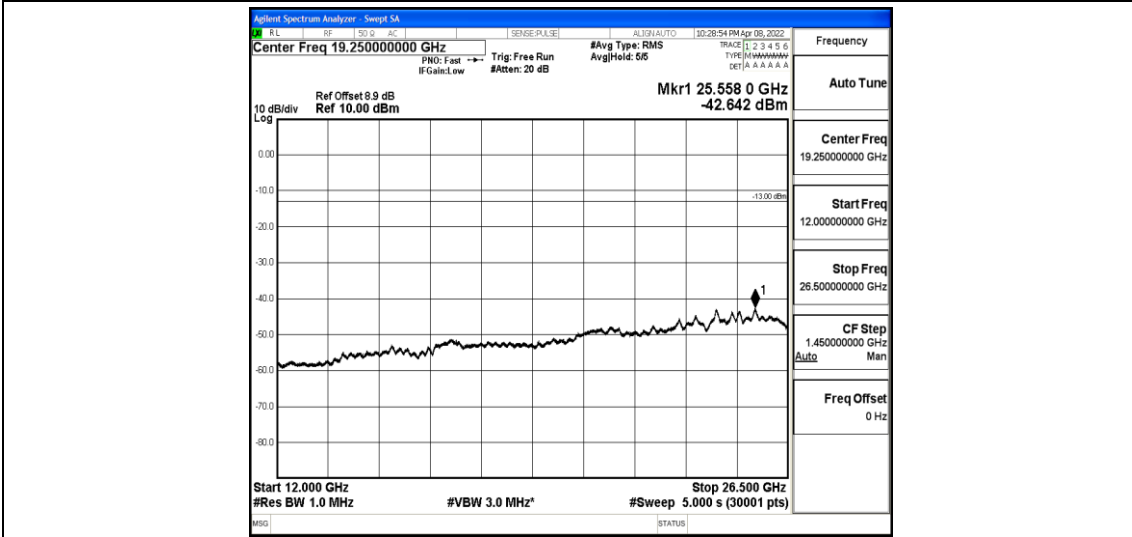

Band2-5MHz-16QAM-19175-1-0-High-5000-12000--57.3-PASS

Band2-5MHz-16QAM-19175-1-0-High-12000-26500--42.64-PASS