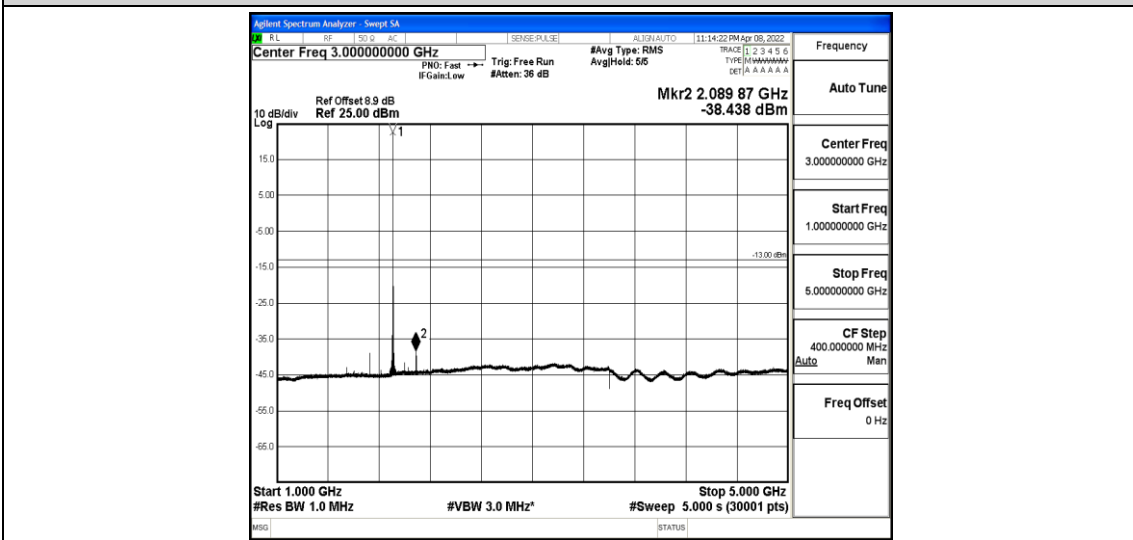

Band2-15MHz-QPSK-19125-1-0-High-30-1000--34.87-PASS

Band2-15MHz-QPSK-19125-1-0-High-1000-5000--38.44-PASS