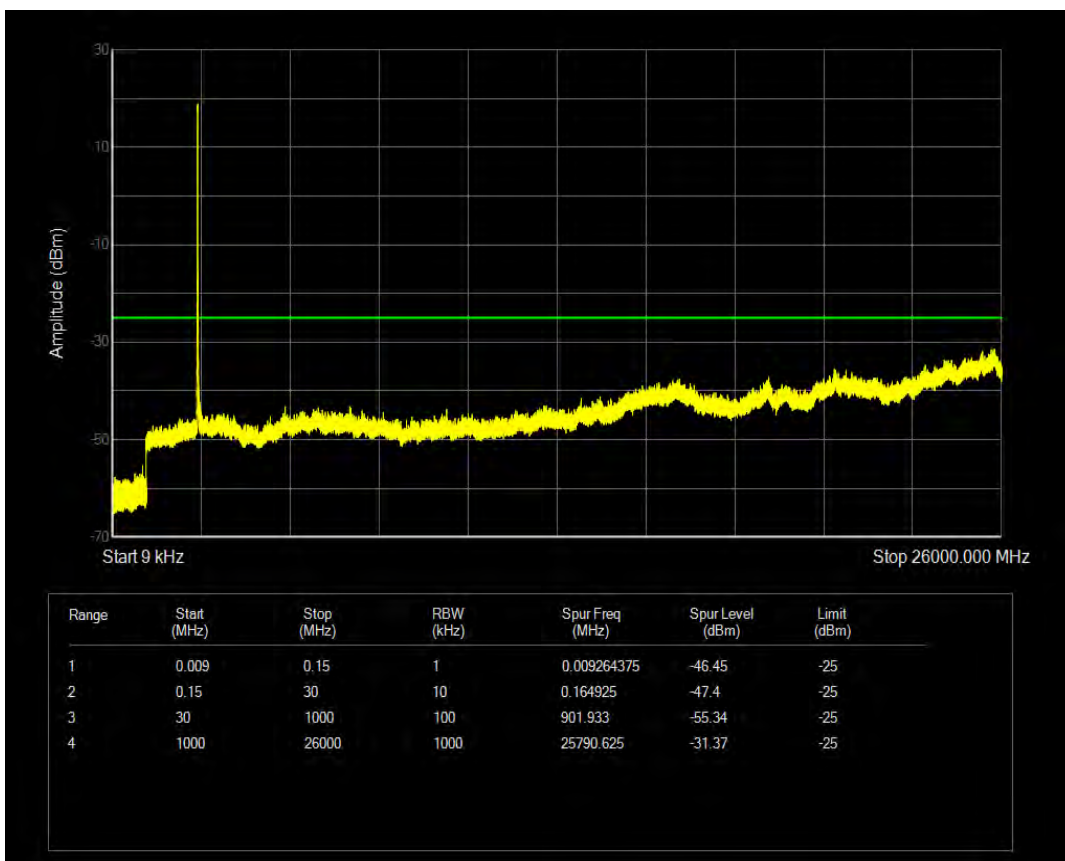

Band5 QAM16 BW=5MHz Channel=20625 RB Size=25 Position=#0

Band5 QPSK BW=10MHz Channel=20450 RB Size=50 Position=#0

Band5 QPSK BW=10MHz Channel=20600 RB Size=50 Position=#0

Band5 QAM16 BW=10MHz Channel=20450 RB Size=50 Position=#0

Band5 QAM16 BW=10MHz Channel=20600 RB Size=50 Position=#0

Band7 QPSK BW=5MHz Channel=20775 RB Size=25 Position=#0

Band7 QAM16 BW=5MHz Channel=20775 RB Size=25 Position=#0

Band7 QPSK BW=5MHz Channel=21425 RB Size=25 Position=#0

Band7 QAM16 BW=5MHz Channel=21425 RB Size=25 Position=#0

Band7 QPSK BW=10MHz Channel=20800 RB Size=50 Position=#0

Band7 QAM16 BW=10MHz Channel=20800 RB Size=50 Position=#0

Band7 QAM16 BW=10MHz Channel=21400 RB Size=50 Position=#0