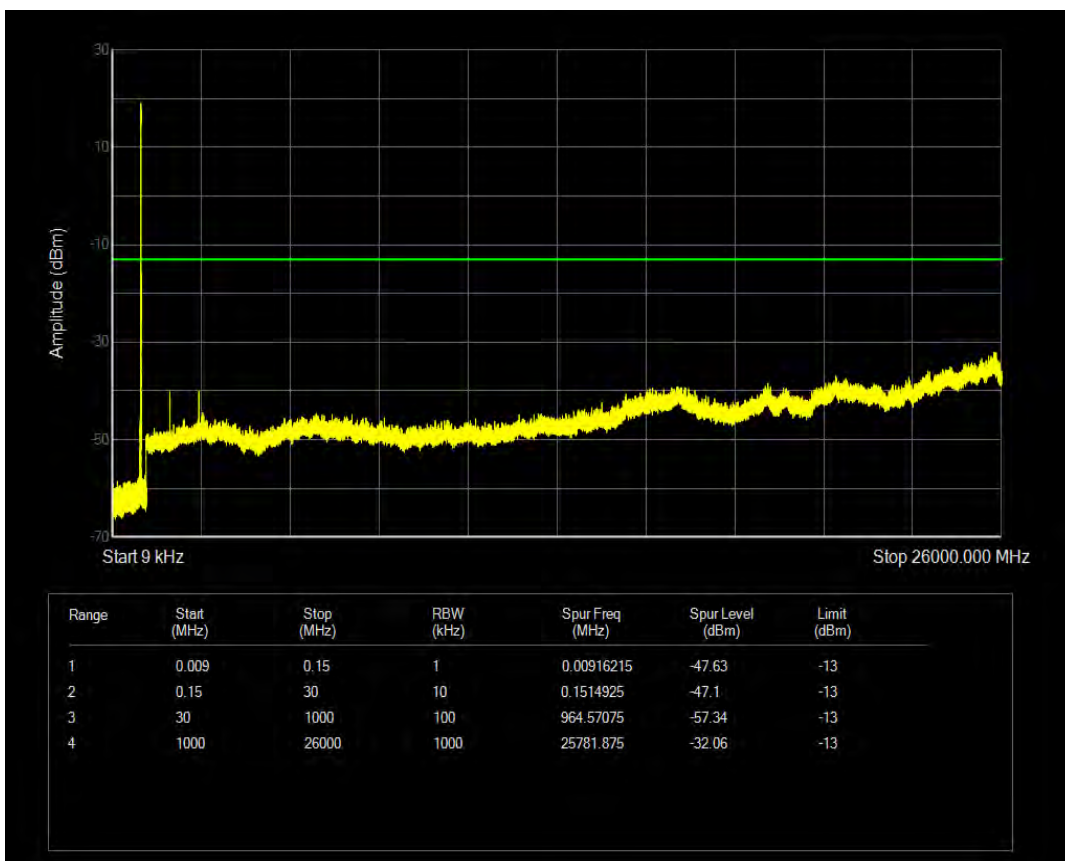

Band5 QPSK BW=3MHz Channel=20415 RB Size=15 Position=#0

Band5 QAM16 BW=1.4MHz Channel=20643 RB Size=6 Position=#0

Band5 QAM16 BW=3MHz Channel=20415 RB Size=15 Position=#0

Band5 QPSK BW=3MHz Channel=20635 RB Size=15 Position=#0

Band5 QAM16 BW=3MHz Channel=20635 RB Size=15 Position=#0

Band5 QAM16 BW=5MHz Channel=20425 RB Size=25 Position=#0

Band5 QPSK BW=5MHz Channel=20425 RB Size=25 Position=#0

Band5 QPSK BW=5MHz Channel=20625 RB Size=25 Position=#0