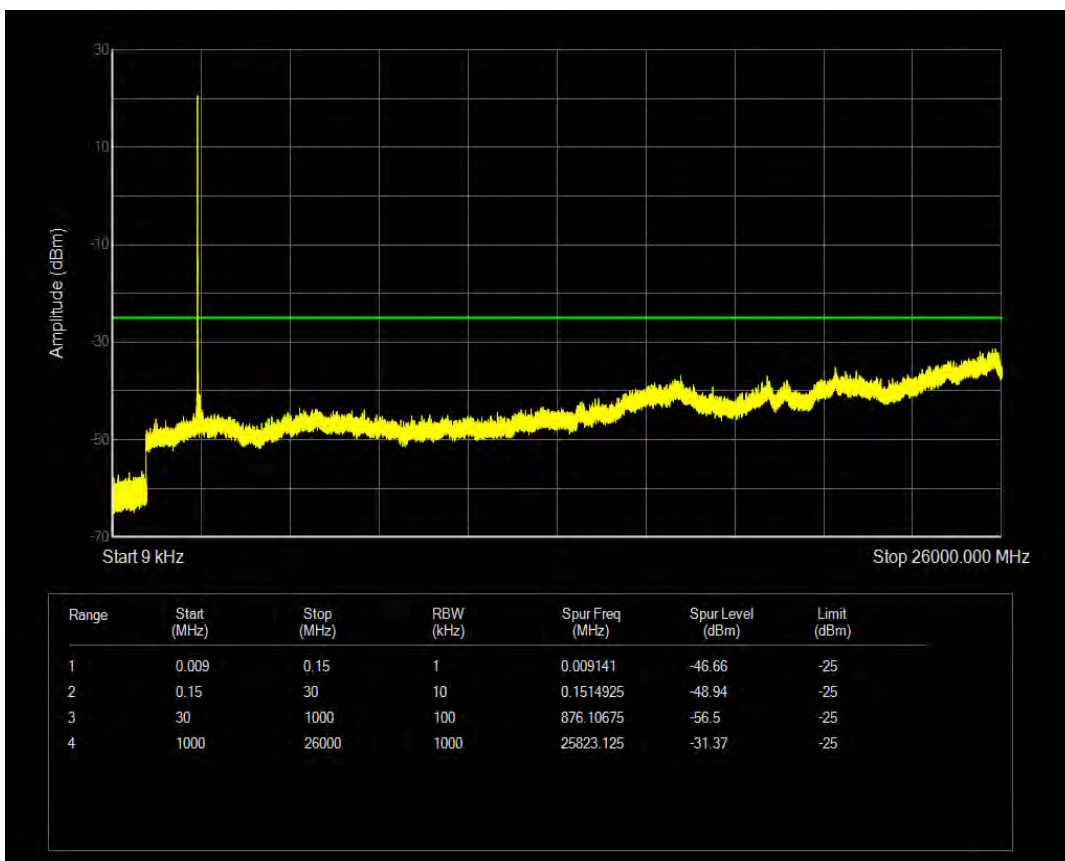

Band5 QAM16 BW=5MHz Channel=20625 RB Size=25 Position=#0

Band5 QPSK BW=10MHz Channel=20450 RB Size=50 Position=#0

Band5 QPSK BW=10MHz Channel=20600 RB Size=50 Position=#0

Band5 QAM16 BW=10MHz Channel=20450 RB Size=50 Position=#0

Band5 QAM16 BW=10MHz Channel=20600 RB Size=50 Position=#0

Band7 QPSK BW=5MHz Channel=20775 RB Size=25 Position=#0

Band7 QAM16 BW=5MHz Channel=20775 RB Size=25 Position=#0

Band7 QPSK BW=5MHz Channel=21425 RB Size=25 Position=#0