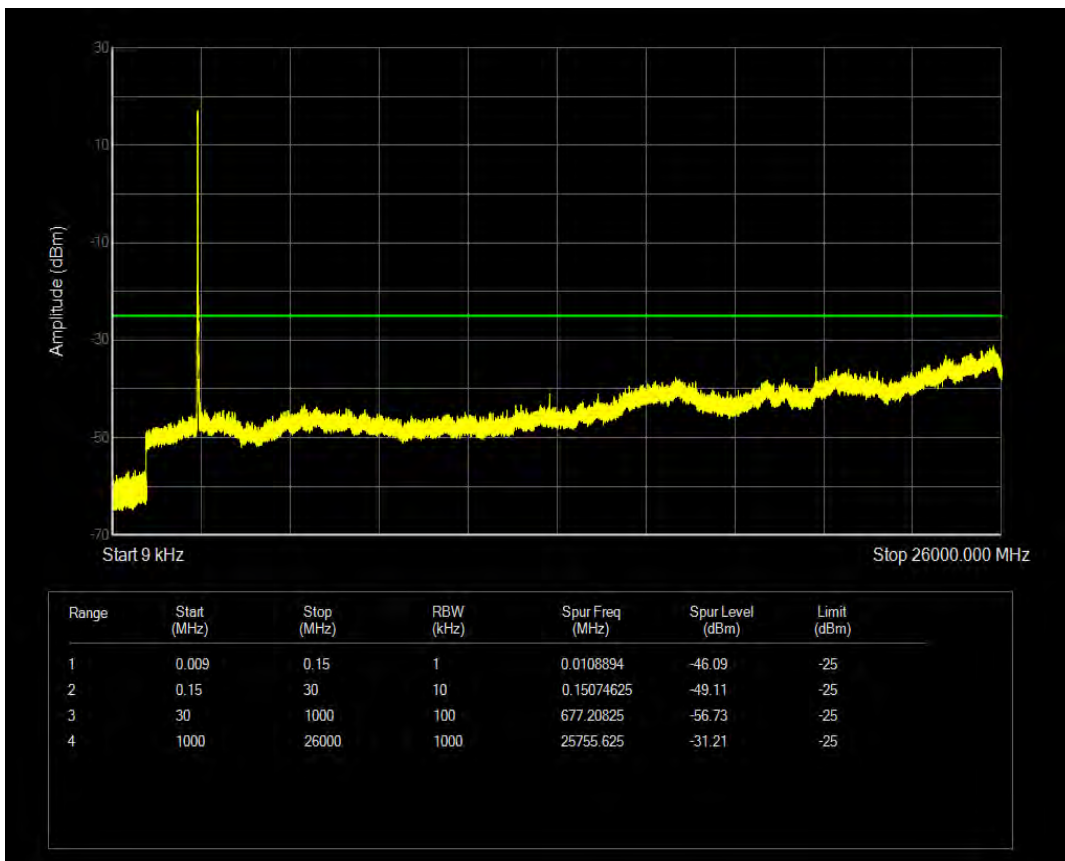

Band7 QAM16 BW=5MHz Channel=21425 RB Size=25 Position=#0

Band7 QPSK BW=10MHz Channel=20800 RB Size=50 Position=#0

Band7 QAM16 BW=10MHz Channel=20800 RB Size=50 Position=#0

Band7 QAM16 BW=10MHz Channel=21400 RB Size=50 Position=#0

Band7 QPSK BW=10MHz Channel=21400 RB Size=50 Position=#0

Band7 QPSK BW=15MHz Channel=20825 RB Size=75 Position=#0

Band7 QPSK BW=15MHz Channel=21375 RB Size=75 Position=#0

Band7 QAM16 BW=15MHz Channel=20825 RB Size=75 Position=#0

Band7 QAM16 BW=15MHz Channel=21375 RB Size=75 Position=#0

Band7 QAM16 BW=20MHz Channel=20850 RB Size=100 Position=#0

Band7 QPSK BW=20MHz Channel=20850 RB Size=100 Position=#0

Band7 QPSK BW=20MHz Channel=21350 RB Size=100 Position=#0

Band7 QAM16 BW=20MHz Channel=21350 RB Size=100 Position=#0