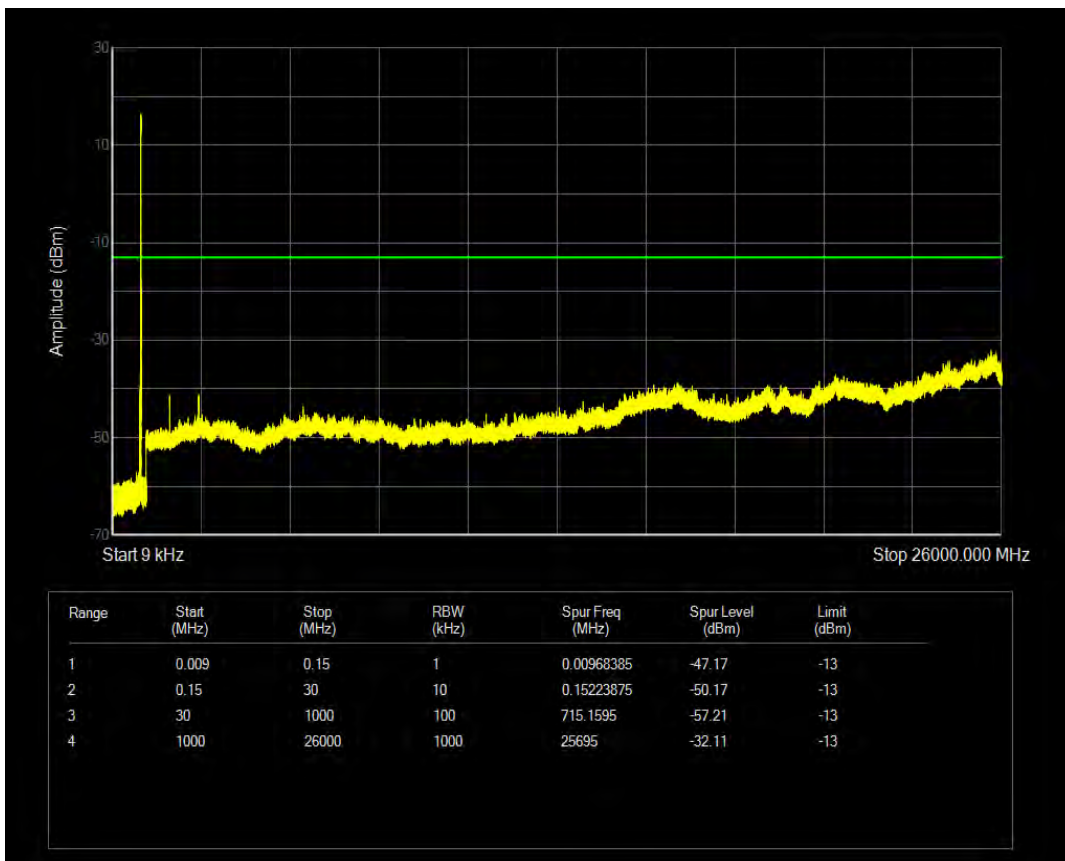

Band5 QAM16 BW=3MHz Channel=20635 RB Size=15 Position=#0

Band5 QAM16 BW=5MHz Channel=20425 RB Size=25 Position=#0

Band5 QPSK BW=5MHz Channel=20425 RB Size=25 Position=#0

Band5 QPSK BW=5MHz Channel=20625 RB Size=25 Position=#0

Band5 QAM16 BW=5MHz Channel=20625 RB Size=25 Position=#0

Band5 QPSK BW=10MHz Channel=20450 RB Size=50 Position=#0

Band5 QPSK BW=10MHz Channel=20600 RB Size=50 Position=#0

Band5 QAM16 BW=10MHz Channel=20450 RB Size=50 Position=#0