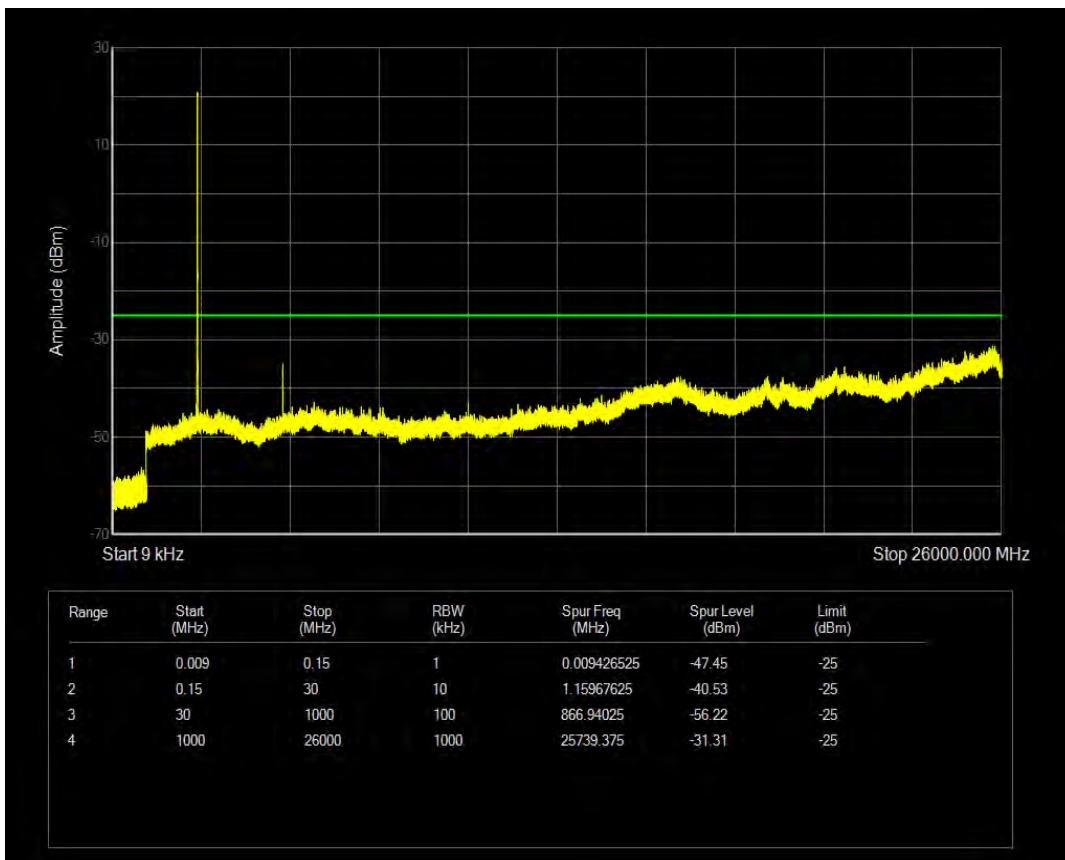

Band4 QAM16 BW=15MHz Channel=20025 RB Size=75 Position=#0

Band4 QAM16 BW=15MHz Channel=20325 RB Size=75 Position=#0

Band4 QPSK BW=15MHz Channel=20325 RB Size=75 Position=#0

Band4 QAM16 BW=20MHz Channel=20050 RB Size=100 Position=#0

Band4 QPSK BW=20MHz Channel=20050 RB Size=100 Position=#0

Band4 QAM16 BW=20MHz Channel=20300 RB Size=100 Position=#0

Band4 QPSK BW=20MHz Channel=20300 RB Size=100 Position=#0

Band41 QPSK BW=5MHz Channel=39675 RB Size=25 Position=#0

Band41 QAM16 BW=5MHz Channel=39675 RB Size=25 Position=#0

Band41 QPSK BW=5MHz Channel=41565 RB Size=25 Position=#0

Band41 QAM16 BW=5MHz Channel=41565 RB Size=25 Position=#0

Band41 QPSK BW=10MHz Channel=39700 RB Size=50 Position=#0