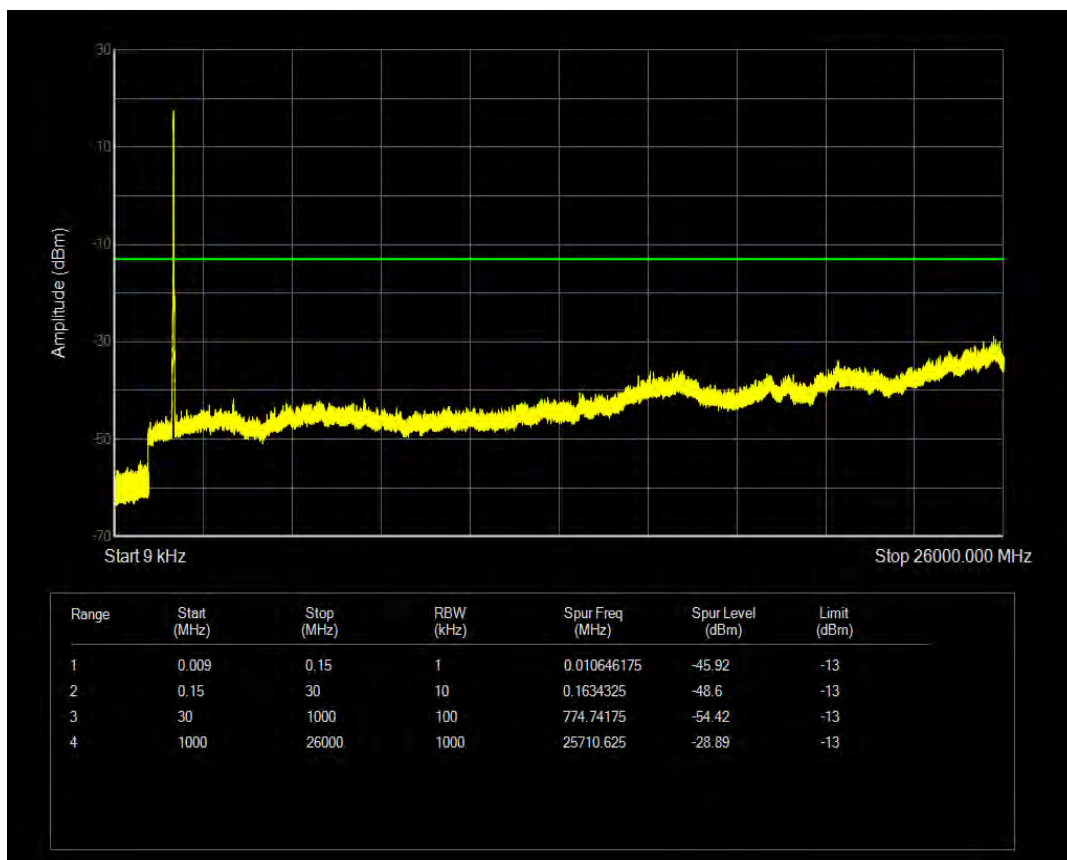

Band4 QAM16 BW=15MHz Channel=20025 RB Size=75 Position=#0

Band4 QAM16 BW=15MHz Channel=20325 RB Size=75 Position=#0

Band4 QPSK BW=15MHz Channel=20325 RB Size=75 Position=#0

Band4 QAM16 BW=20MHz Channel=20050 RB Size=100 Position=#0

Band4 QPSK BW=20MHz Channel=20050 RB Size=100 Position=#0

Band4 QAM16 BW=20MHz Channel=20300 RB Size=100 Position=#0

Band4 QPSK BW=20MHz Channel=20300 RB Size=100 Position=#0

Band41 QPSK BW=5MHz Channel=39675 RB Size=25 Position=#0