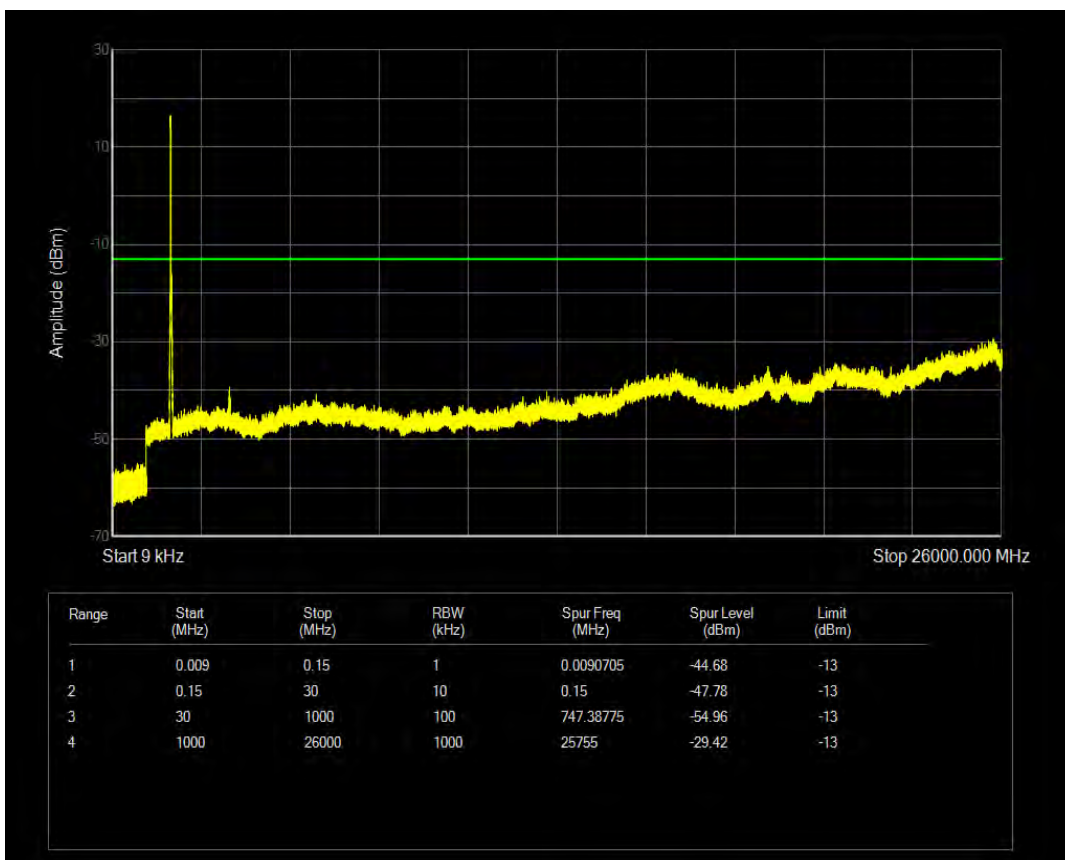

Band4 QAM16 BW=15MHz Channel=20025 RB Size=75 Position=#0

Band4 QAM16 BW=15MHz Channel=20325 RB Size=75 Position=#0

Band4 QPSK BW=15MHz Channel=20325 RB Size=75 Position=#0

Band4 QAM16 BW=20MHz Channel=20050 RB Size=100 Position=#0

Band4 QPSK BW=20MHz Channel=20050 RB Size=100 Position=#0

Band4 QAM16 BW=20MHz Channel=20300 RB Size=100 Position=#0

Band4 QPSK BW=20MHz Channel=20300 RB Size=100 Position=#0

Band41 QPSK BW=5MHz Channel=39675 RB Size=25 Position=#0