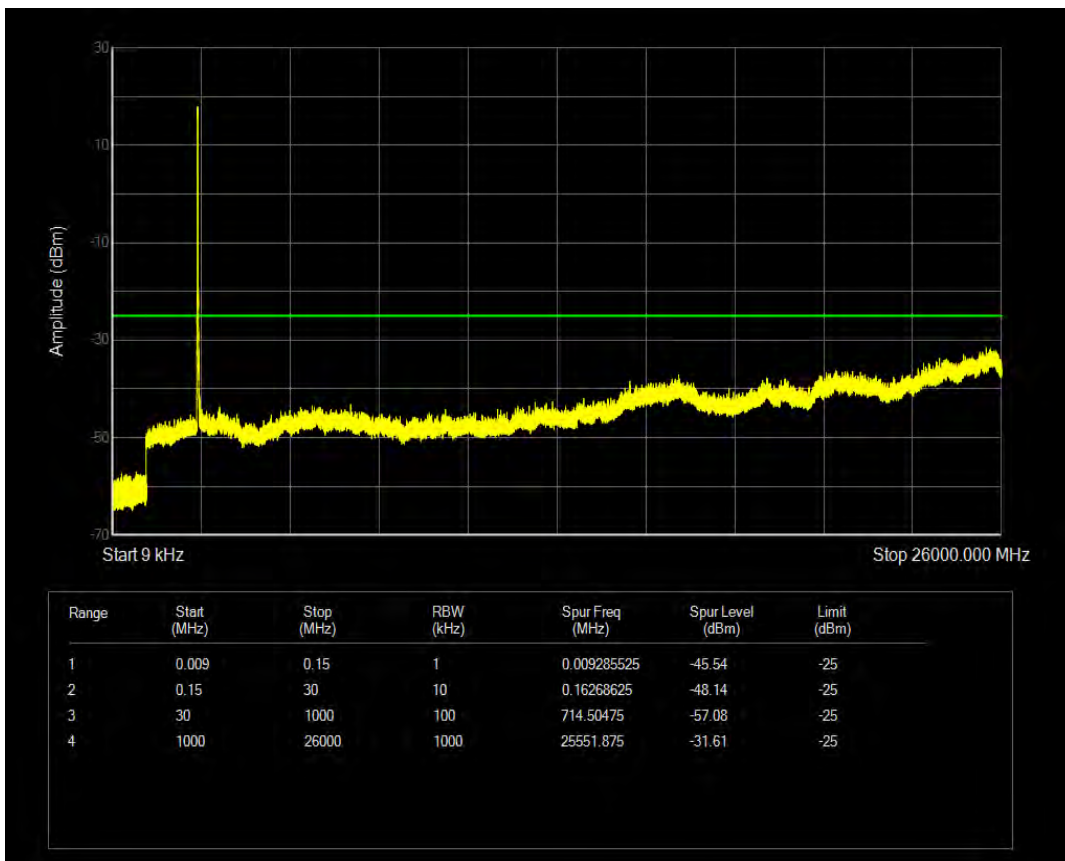

Band5 QAM16 BW=10MHz Channel=20600 RB Size=50 Position=#0

Band7 QPSK BW=5MHz Channel=20775 RB Size=25 Position=#0

Band7 QAM16 BW=5MHz Channel=20775 RB Size=25 Position=#0

Band7 QPSK BW=5MHz Channel=21425 RB Size=25 Position=#0

Band7 QAM16 BW=5MHz Channel=21425 RB Size=25 Position=#0

Band7 QPSK BW=10MHz Channel=20800 RB Size=50 Position=#0

Band7 QAM16 BW=10MHz Channel=20800 RB Size=50 Position=#0

Band7 QAM16 BW=10MHz Channel=21400 RB Size=50 Position=#0

Band7 QPSK BW=10MHz Channel=21400 RB Size=50 Position=#0

Band7 QPSK BW=15MHz Channel=20825 RB Size=75 Position=#0

Band7 QPSK BW=15MHz Channel=21375 RB Size=75 Position=#0

Band7 QAM16 BW=15MHz Channel=20825 RB Size=75 Position=#0