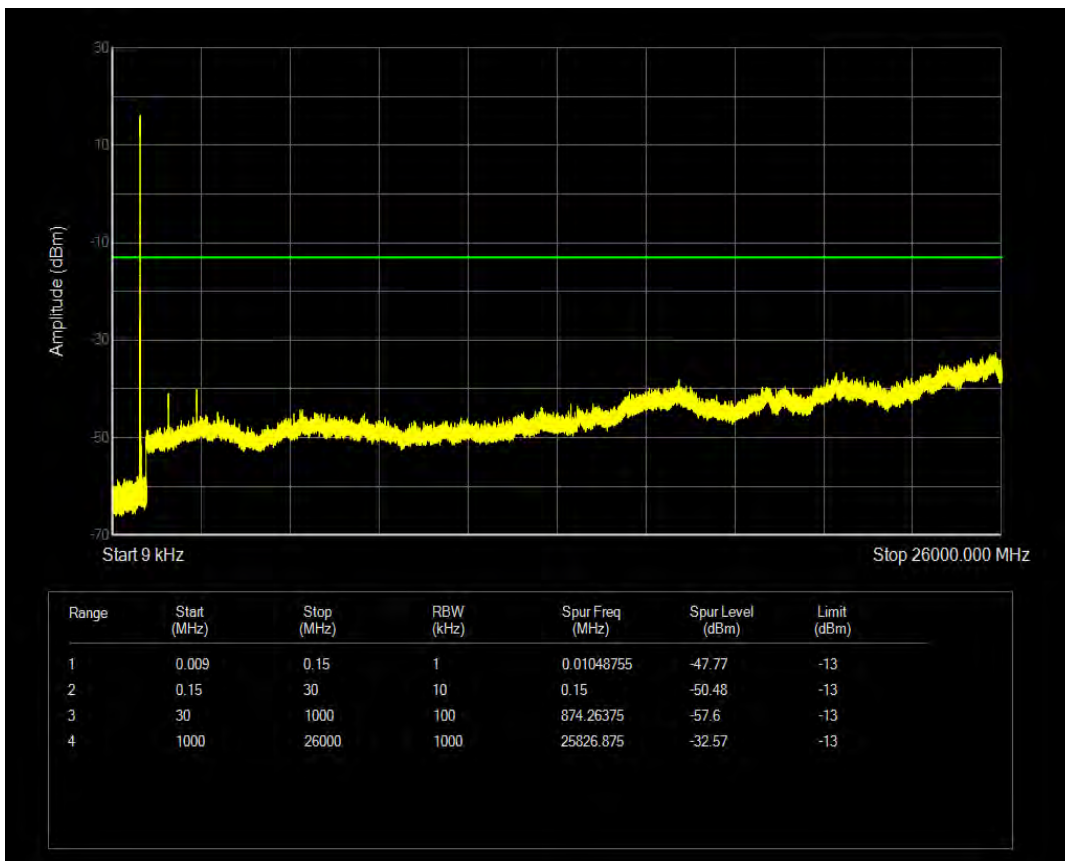

Band41 QPSK BW=20MHz Channel=41490 RB Size=100 Position=#0

Band5 QPSK BW=1.4MHz Channel=20407 RB Size=6 Position=#0

Band5 QAM16 BW=1.4MHz Channel=20407 RB Size=6 Position=#0

Band5 QPSK BW=1.4MHz Channel=20643 RB Size=6 Position=#0

Band5 QPSK BW=3MHz Channel=20415 RB Size=15 Position=#0

Band5 QAM16 BW=1.4MHz Channel=20643 RB Size=6 Position=#0

Band5 QAM16 BW=3MHz Channel=20415 RB Size=15 Position=#0

Band5 QPSK BW=3MHz Channel=20635 RB Size=15 Position=#0

Band5 QAM16 BW=3MHz Channel=20635 RB Size=15 Position=#0

Band5 QAM16 BW=5MHz Channel=20425 RB Size=25 Position=#0

Band5 QPSK BW=5MHz Channel=20425 RB Size=25 Position=#0

Band5 QPSK BW=5MHz Channel=20625 RB Size=25 Position=#0