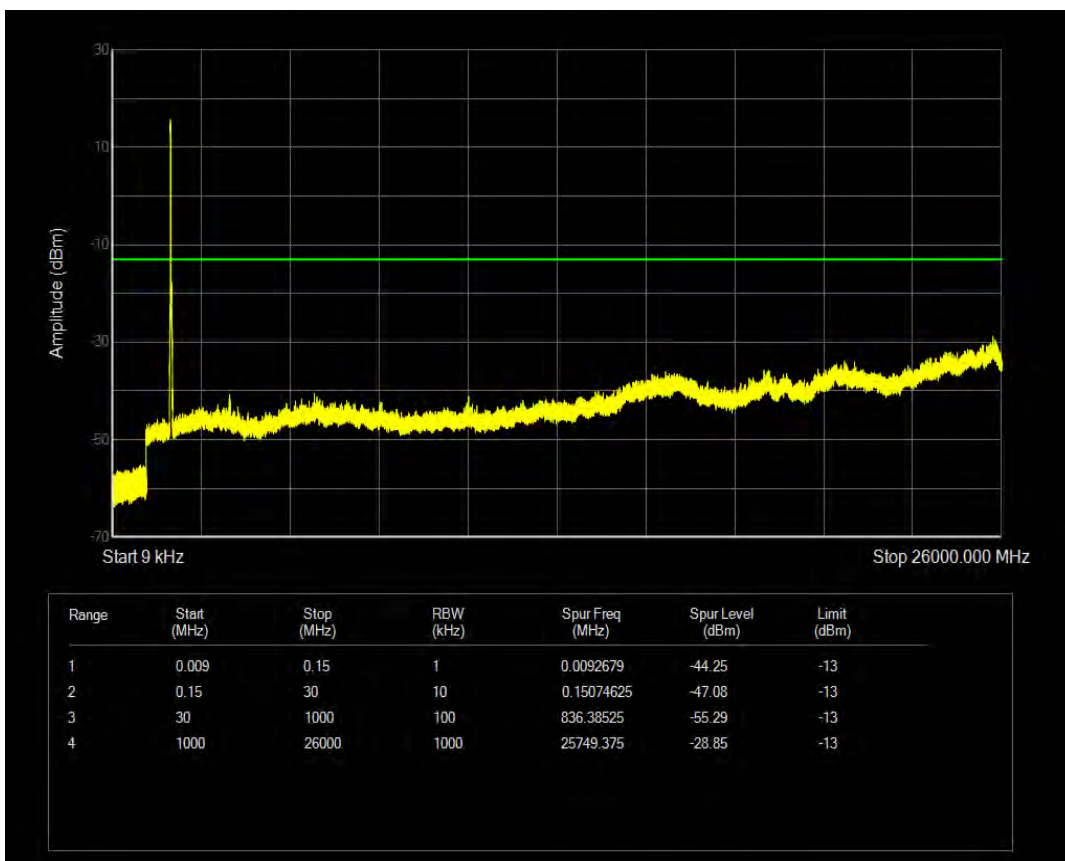

Band4 QAM16 BW=15MHz Channel=20025 RB Size=75 Position=#0

Band4 QAM16 BW=15MHz Channel=20325 RB Size=75 Position=#0

Band4 QPSK BW=15MHz Channel=20325 RB Size=75 Position=#0

Band4 QAM16 BW=20MHz Channel=20050 RB Size=100 Position=#0

Band4 QPSK BW=20MHz Channel=20050 RB Size=100 Position=#0

Band4 QAM16 BW=20MHz Channel=20300 RB Size=100 Position=#0

Band4 QPSK BW=20MHz Channel=20300 RB Size=100 Position=#0

Band41 QPSK BW=5MHz Channel=39675 RB Size=25 Position=#0