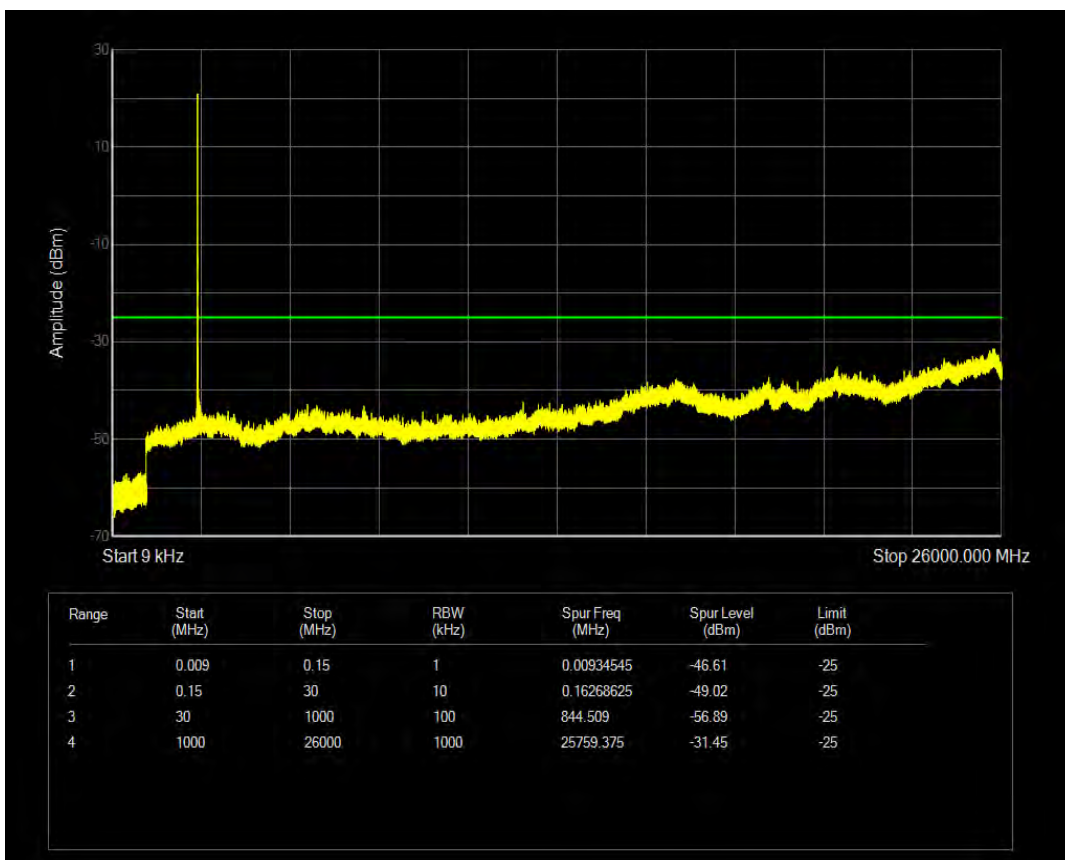

Band5 QAM16 BW=3MHz Channel=20635 RB Size=15 Position=#0

Band5 QAM16 BW=5MHz Channel=20425 RB Size=25 Position=#0

Band5 QPSK BW=5MHz Channel=20425 RB Size=25 Position=#0

Band5 QPSK BW=5MHz Channel=20625 RB Size=25 Position=#0

Band5 QAM16 BW=5MHz Channel=20625 RB Size=25 Position=#0

Band5 QPSK BW=10MHz Channel=20450 RB Size=50 Position=#0

Band5 QPSK BW=10MHz Channel=20600 RB Size=50 Position=#0

Band5 QAM16 BW=10MHz Channel=20450 RB Size=50 Position=#0

Band5 QAM16 BW=10MHz Channel=20600 RB Size=50 Position=#0

Band7 QPSK BW=5MHz Channel=20775 RB Size=25 Position=#0

Band7 QAM16 BW=5MHz Channel=20775 RB Size=25 Position=#0

Band7 QPSK BW=5MHz Channel=21425 RB Size=25 Position=#0