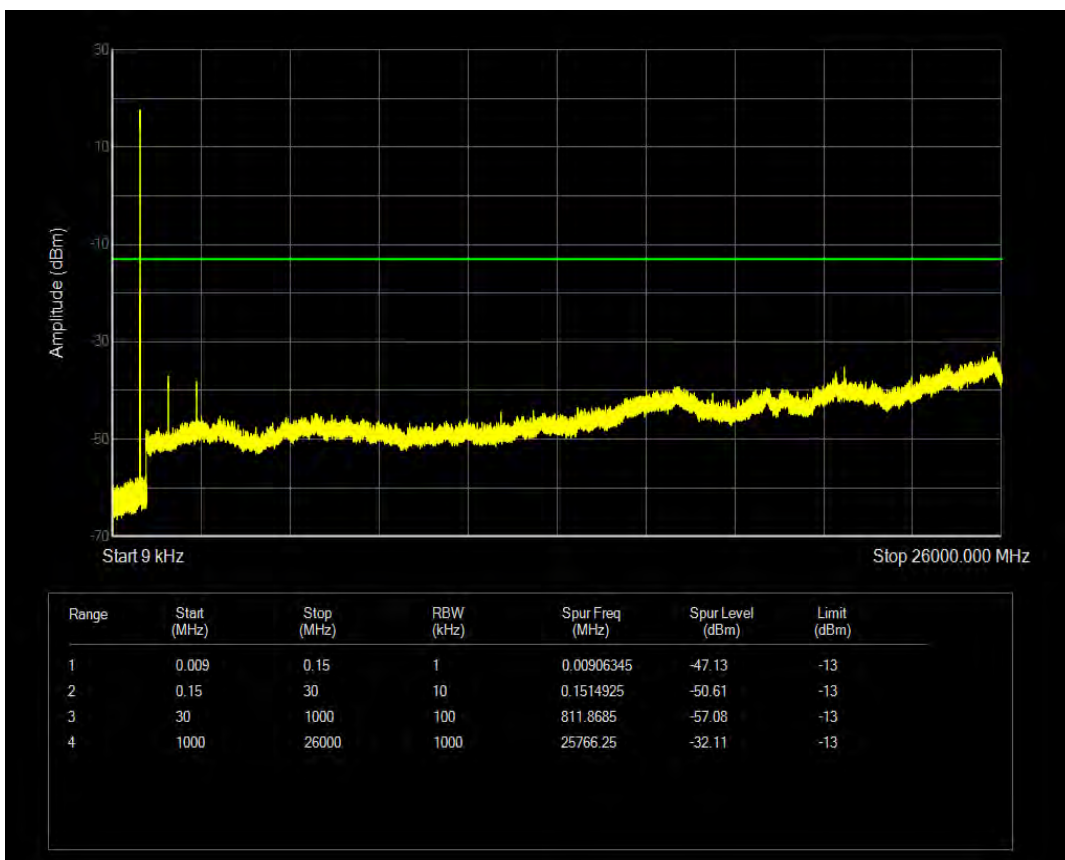

Band41 QPSK BW=20MHz Channel=41490 RB Size=100 Position=#0

Band5 QPSK BW=1.4MHz Channel=20407 RB Size=6 Position=#0

Band5 QAM16 BW=1.4MHz Channel=20407 RB Size=6 Position=#0

Band5 QPSK BW=1.4MHz Channel=20643 RB Size=6 Position=#0

Band5 QPSK BW=3MHz Channel=20415 RB Size=15 Position=#0

Band5 QAM16 BW=1.4MHz Channel=20643 RB Size=6 Position=#0

Band5 QAM16 BW=3MHz Channel=20415 RB Size=15 Position=#0

Band5 QPSK BW=3MHz Channel=20635 RB Size=15 Position=#0