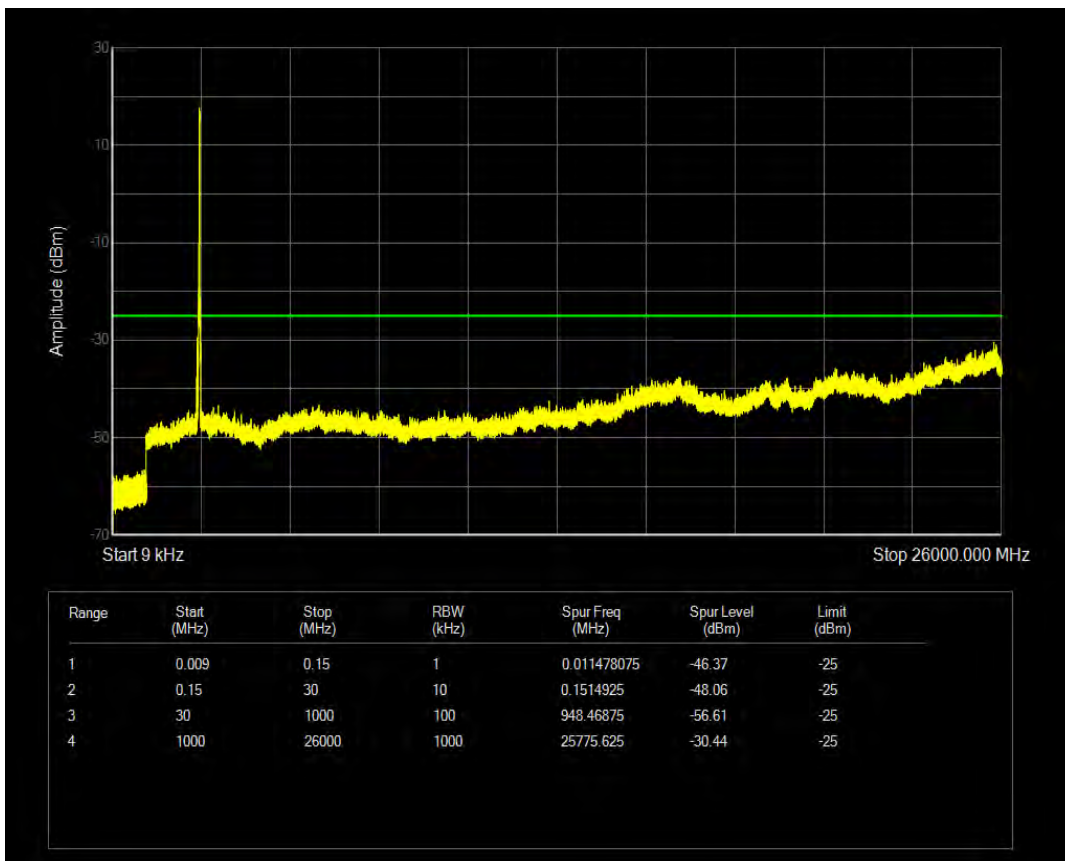

Band7 QPSK BW=10MHz Channel=21400 RB Size=50 Position=#0

Band7 QPSK BW=15MHz Channel=20825 RB Size=75 Position=#0

Band7 QPSK BW=15MHz Channel=21375 RB Size=75 Position=#0

Band7 QAM16 BW=15MHz Channel=20825 RB Size=75 Position=#0

Band7 QAM16 BW=15MHz Channel=21375 RB Size=75 Position=#0

Band7 QAM16 BW=20MHz Channel=20850 RB Size=100 Position=#0

Band7 QPSK BW=20MHz Channel=20850 RB Size=100 Position=#0

Band7 QPSK BW=20MHz Channel=21350 RB Size=100 Position=#0

Band7 QAM16 BW=20MHz Channel=21350 RB Size=100 Position=#0