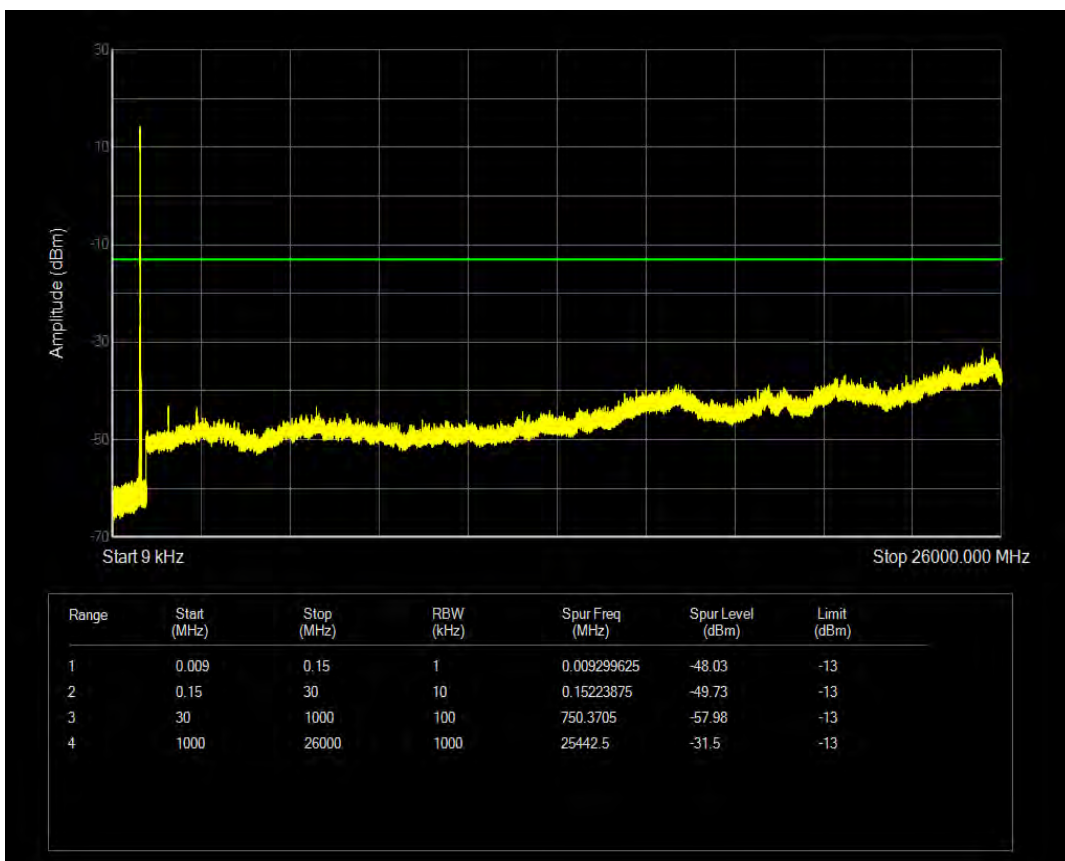

Band5 QAM16 BW=3MHz Channel=20635 RB Size=15 Position=#0

Band5 QAM16 BW=5MHz Channel=20425 RB Size=25 Position=#0

Band5 QPSK BW=5MHz Channel=20425 RB Size=25 Position=#0

Band5 QPSK BW=5MHz Channel=20625 RB Size=25 Position=#0

Band5 QAM16 BW=5MHz Channel=20625 RB Size=25 Position=#0

Band5 QPSK BW=10MHz Channel=20450 RB Size=50 Position=#0

Band5 QPSK BW=10MHz Channel=20600 RB Size=50 Position=#0

Band5 QAM16 BW=10MHz Channel=20450 RB Size=50 Position=#0