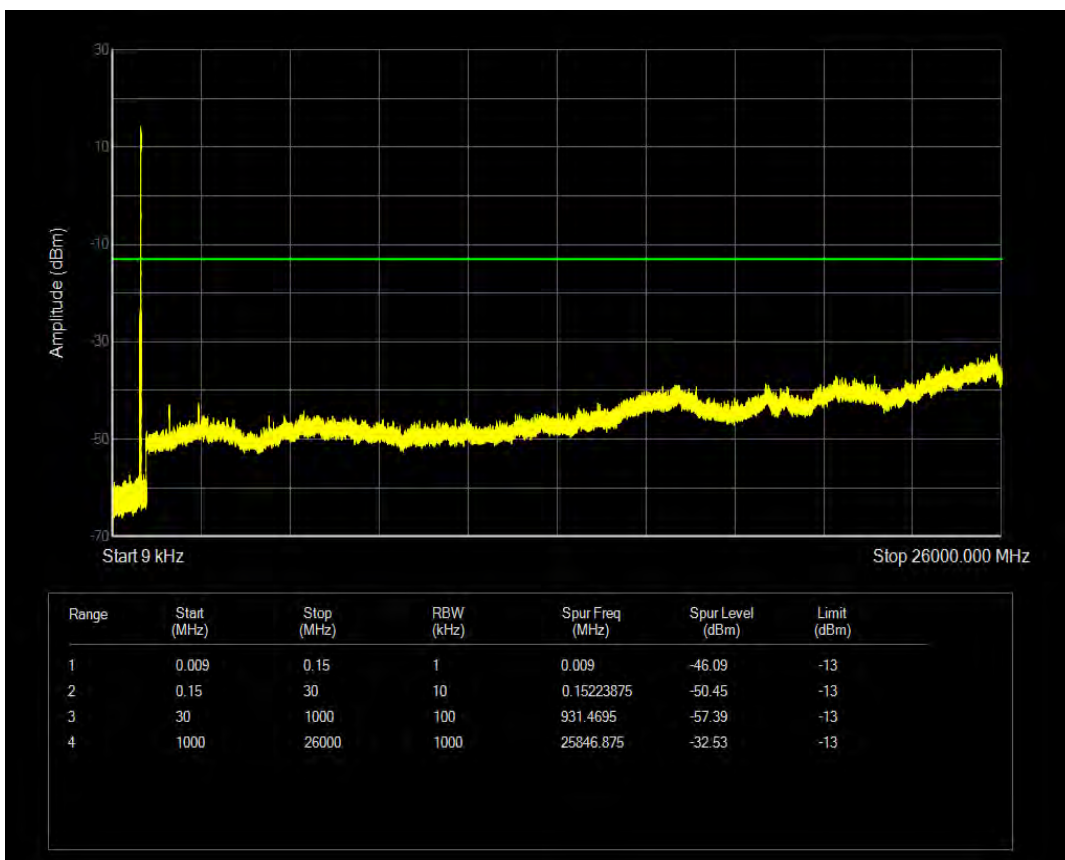

Band5 QAM16 BW=3MHz Channel=20635 RB Size=15 Position=#0

Band5 QAM16 BW=5MHz Channel=20425 RB Size=25 Position=#0

Band5 QPSK BW=5MHz Channel=20425 RB Size=25 Position=#0

Band5 QPSK BW=5MHz Channel=20625 RB Size=25 Position=#0

Band5 QAM16 BW=5MHz Channel=20625 RB Size=25 Position=#0

Band5 QPSK BW=10MHz Channel=20450 RB Size=50 Position=#0

Band5 QPSK BW=10MHz Channel=20600 RB Size=50 Position=#0

Band5 QAM16 BW=10MHz Channel=20450 RB Size=50 Position=#0