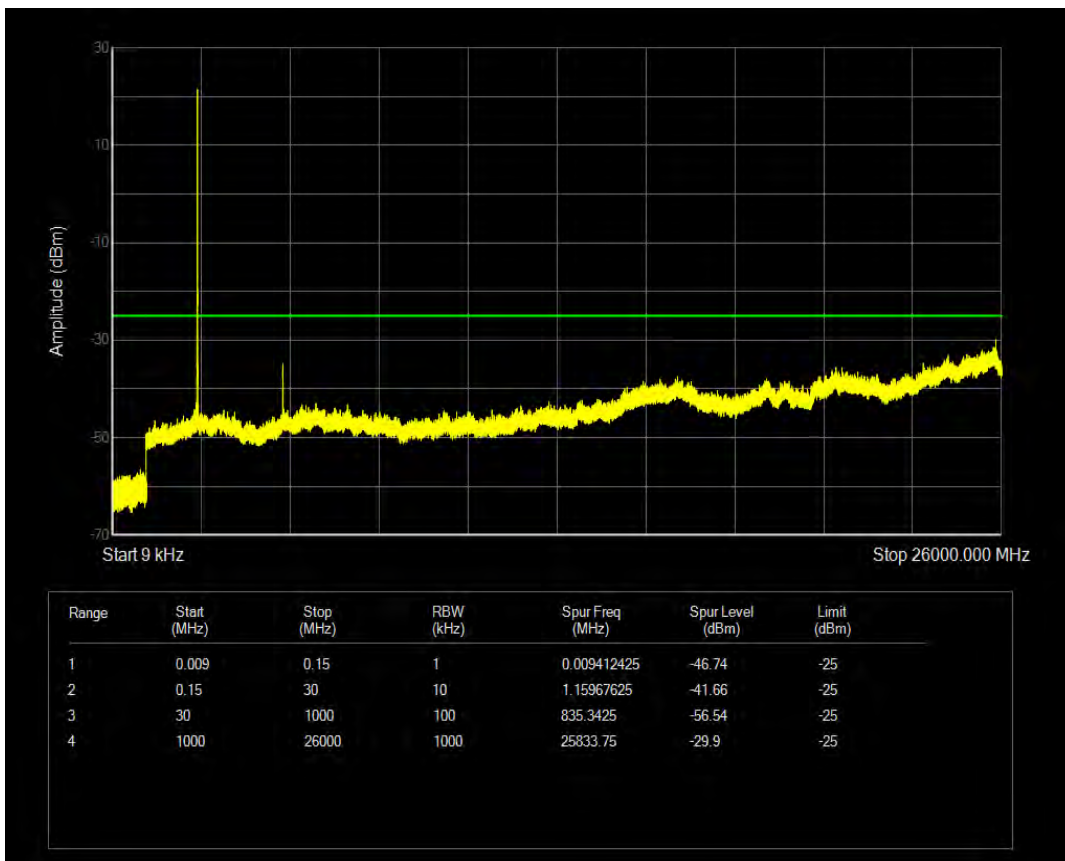

Band4 QAM16 BW=15MHz Channel=20025 RB Size=75 Position=#0

Band4 QAM16 BW=15MHz Channel=20325 RB Size=75 Position=#0

Band4 QPSK BW=15MHz Channel=20325 RB Size=75 Position=#0

Band4 QAM16 BW=20MHz Channel=20050 RB Size=100 Position=#0

Band4 QPSK BW=20MHz Channel=20050 RB Size=100 Position=#0

Band4 QAM16 BW=20MHz Channel=20300 RB Size=100 Position=#0

Band4 QPSK BW=20MHz Channel=20300 RB Size=100 Position=#0

Band41 QPSK BW=5MHz Channel=39675 RB Size=25 Position=#0

Band41 QAM16 BW=5MHz Channel=39675 RB Size=25 Position=#0

Band41 QPSK BW=5MHz Channel=41565 RB Size=25 Position=#0

Band41 QAM16 BW=5MHz Channel=41565 RB Size=25 Position=#0

Band41 QPSK BW=10MHz Channel=39700 RB Size=50 Position=#0