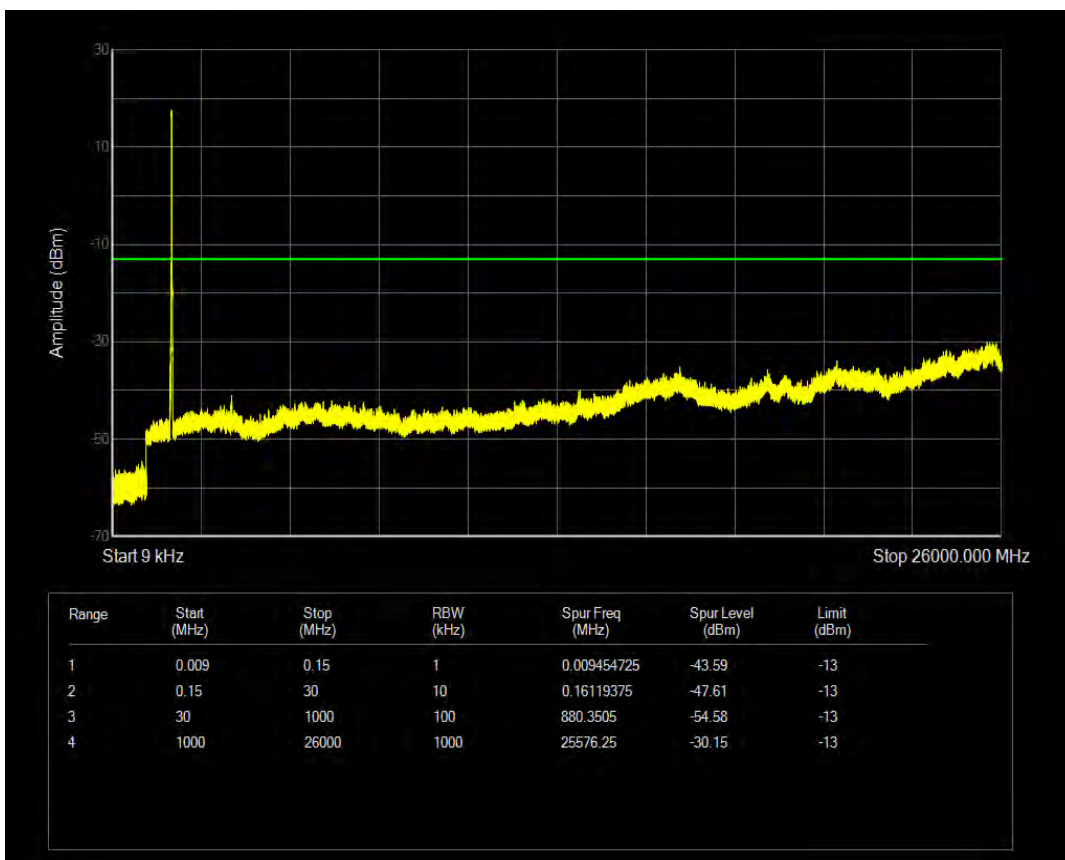

Band4 QAM16 BW=15MHz Channel=20025 RB Size=75 Position=#0

Band4 QAM16 BW=15MHz Channel=20325 RB Size=75 Position=#0

Band4 QPSK BW=15MHz Channel=20325 RB Size=75 Position=#0

Band4 QAM16 BW=20MHz Channel=20050 RB Size=100 Position=#0

Band4 QPSK BW=20MHz Channel=20050 RB Size=100 Position=#0

Band4 QAM16 BW=20MHz Channel=20300 RB Size=100 Position=#0

Band4 QPSK BW=20MHz Channel=20300 RB Size=100 Position=#0

Band41 QPSK BW=5MHz Channel=39675 RB Size=25 Position=#0