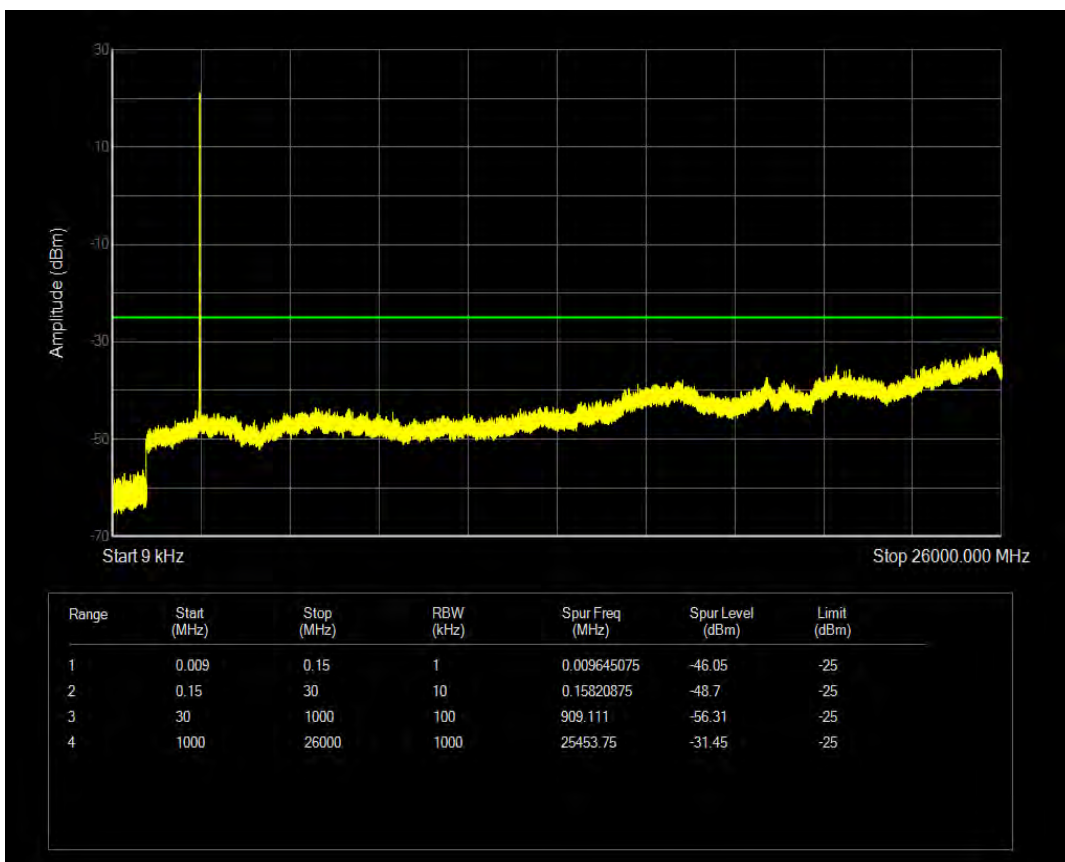

Band5 QAM16 BW=5MHz Channel=20625 RB Size=25 Position=#0

Band5 QPSK BW=10MHz Channel=20450 RB Size=50 Position=#0

Band5 QPSK BW=10MHz Channel=20600 RB Size=50 Position=#0

Band5 QAM16 BW=10MHz Channel=20450 RB Size=50 Position=#0

Band5 QAM16 BW=10MHz Channel=20600 RB Size=50 Position=#0

Band7 QPSK BW=5MHz Channel=20775 RB Size=25 Position=#0

Band7 QAM16 BW=5MHz Channel=20775 RB Size=25 Position=#0

Band7 QPSK BW=5MHz Channel=21425 RB Size=25 Position=#0

Band7 QAM16 BW=5MHz Channel=21425 RB Size=25 Position=#0

Band7 QPSK BW=10MHz Channel=20800 RB Size=50 Position=#0

Band7 QAM16 BW=10MHz Channel=20800 RB Size=50 Position=#0

Band7 QAM16 BW=10MHz Channel=21400 RB Size=50 Position=#0