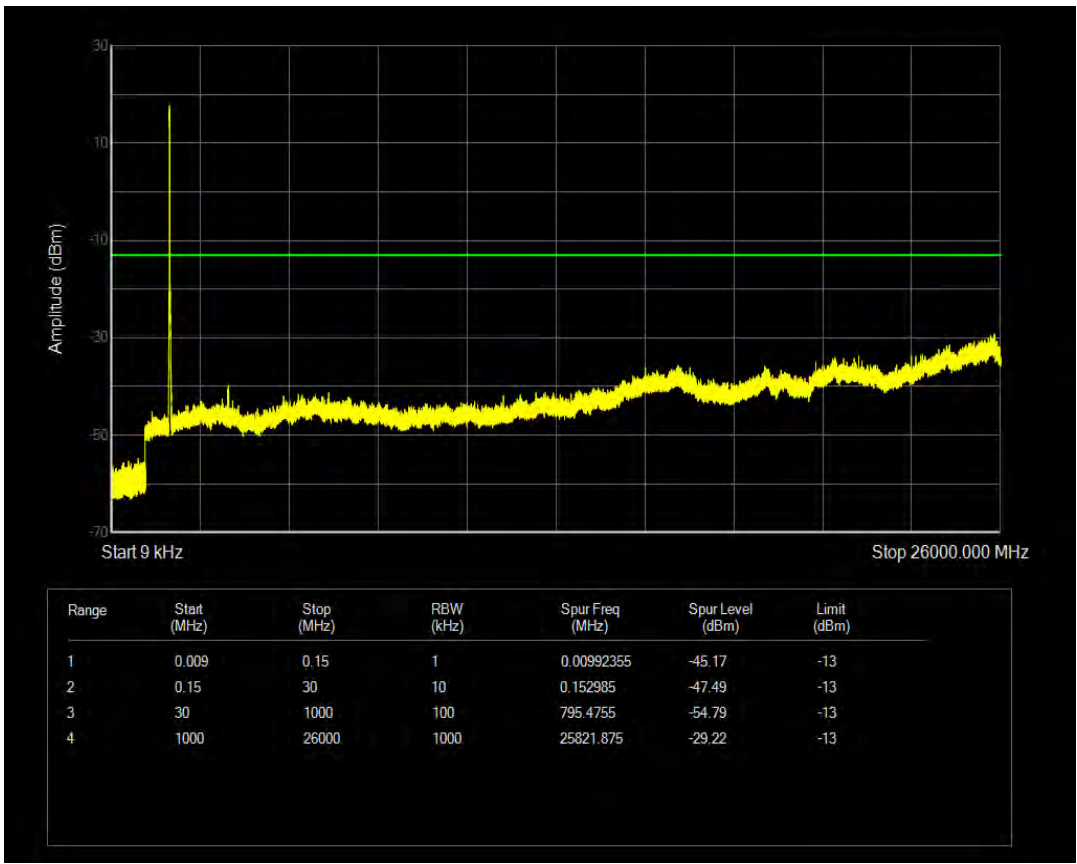

Band4 QAM16 BW=15MHz Channel=20025 RB Size=75 Position=#0

Band4 QAM16 BW=15MHz Channel=20325 RB Size=75 Position=#0

Band4 QPSK BW=15MHz Channel=20325 RB Size=75 Position=#0

Band4 QAM16 BW=20MHz Channel=20050 RB Size=100 Position=#0

Band4 QPSK BW=20MHz Channel=20050 RB Size=100 Position=#0

Band4 QAM16 BW=20MHz Channel=20300 RB Size=100 Position=#0

Band4 QPSK BW=20MHz Channel=20300 RB Size=100 Position=#0

Band41 QPSK BW=5MHz Channel=39675 RB Size=25 Position=#0