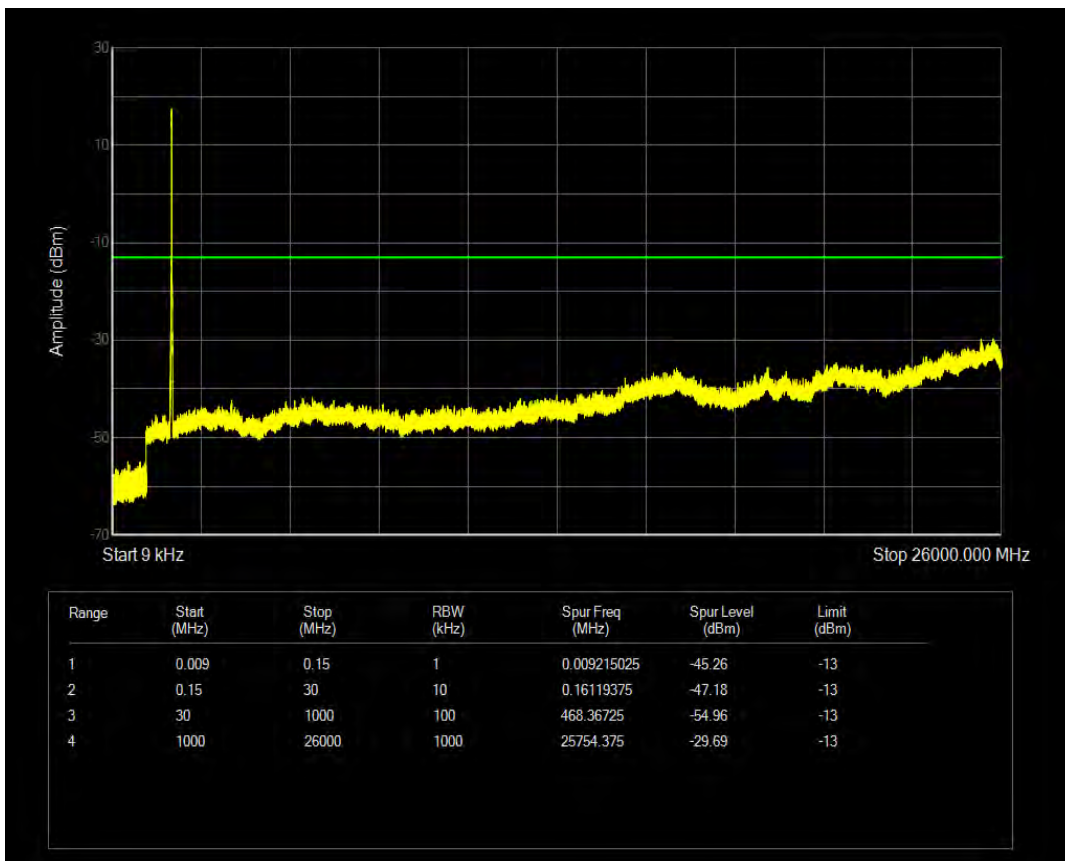

Band4 QAM16 BW=15MHz Channel=20025 RB Size=75 Position=#0

Band4 QAM16 BW=15MHz Channel=20325 RB Size=75 Position=#0

Band4 QPSK BW=15MHz Channel=20325 RB Size=75 Position=#0

Band4 QAM16 BW=20MHz Channel=20050 RB Size=100 Position=#0

Band4 QPSK BW=20MHz Channel=20050 RB Size=100 Position=#0

Band4 QAM16 BW=20MHz Channel=20300 RB Size=100 Position=#0

Band4 QPSK BW=20MHz Channel=20300 RB Size=100 Position=#0

Band41 QPSK BW=5MHz Channel=39675 RB Size=25 Position=#0