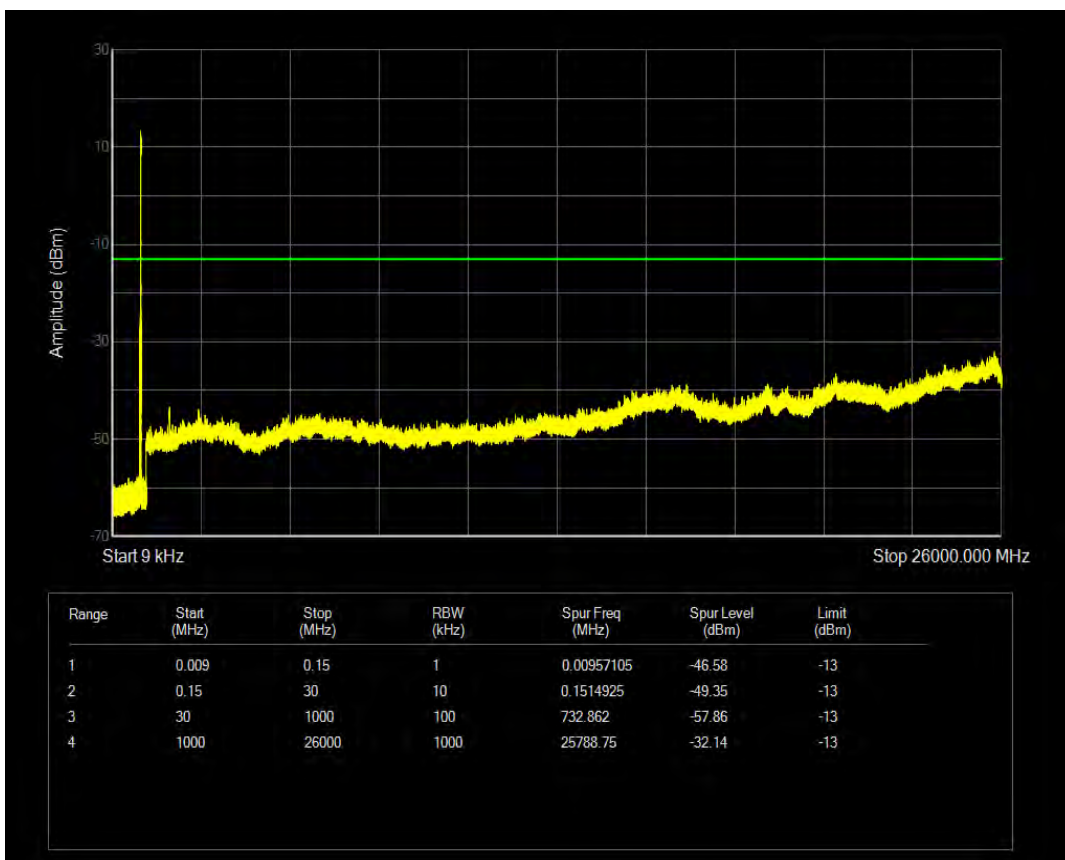

Band5 QAM16 BW=3MHz Channel=20635 RB Size=15 Position=#0

Band5 QAM16 BW=5MHz Channel=20425 RB Size=25 Position=#0

Band5 QPSK BW=5MHz Channel=20425 RB Size=25 Position=#0

Band5 QPSK BW=5MHz Channel=20625 RB Size=25 Position=#0

Band5 QAM16 BW=5MHz Channel=20625 RB Size=25 Position=#0

Band5 QPSK BW=10MHz Channel=20450 RB Size=50 Position=#0

Band5 QPSK BW=10MHz Channel=20600 RB Size=50 Position=#0

Band5 QAM16 BW=10MHz Channel=20450 RB Size=50 Position=#0

Band5 QAM16 BW=10MHz Channel=20600 RB Size=50 Position=#0

Band7 QPSK BW=5MHz Channel=20775 RB Size=25 Position=#0

Band7 QAM16 BW=5MHz Channel=20775 RB Size=25 Position=#0

Band7 QPSK BW=5MHz Channel=21425 RB Size=25 Position=#0