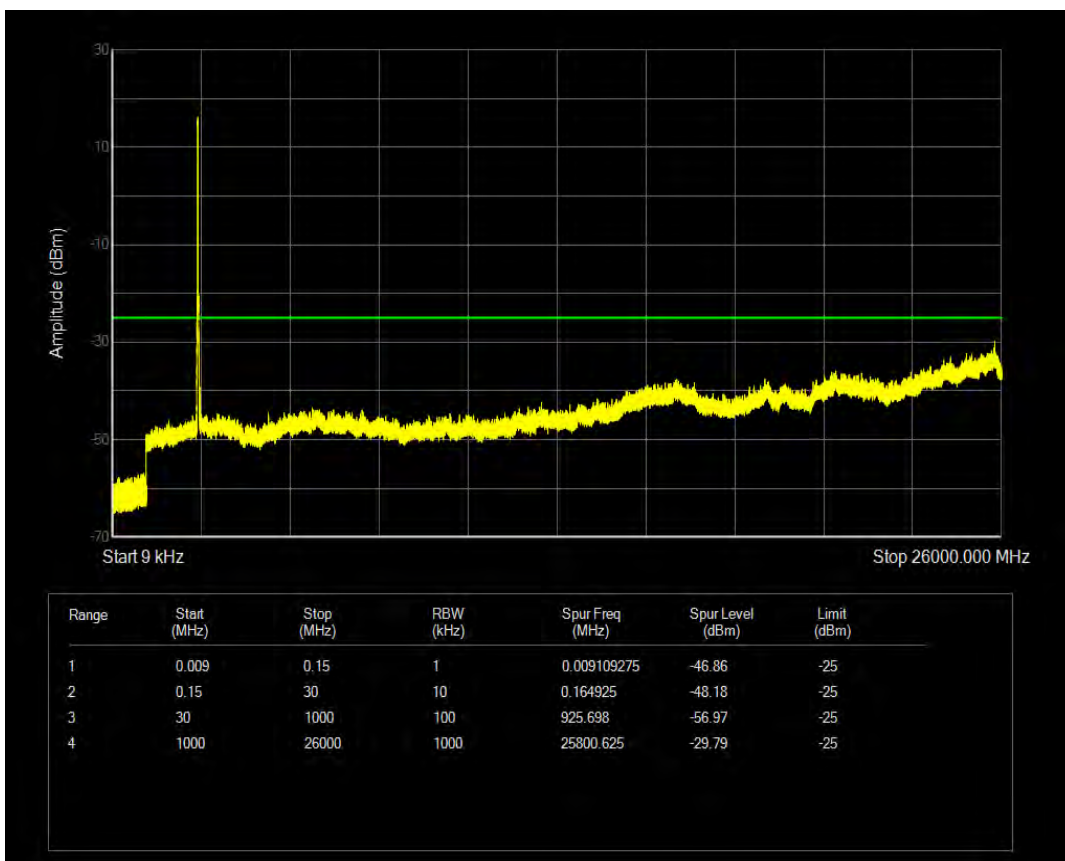

Band7 QAM16 BW=5MHz Channel=21425 RB Size=25 Position=#0

Band7 QPSK BW=10MHz Channel=20800 RB Size=50 Position=#0

Band7 QAM16 BW=10MHz Channel=20800 RB Size=50 Position=#0

Band7 QAM16 BW=10MHz Channel=21400 RB Size=50 Position=#0

Band7 QPSK BW=10MHz Channel=21400 RB Size=50 Position=#0

Band7 QPSK BW=15MHz Channel=20825 RB Size=75 Position=#0

Band7 QPSK BW=15MHz Channel=21375 RB Size=75 Position=#0

Band7 QAM16 BW=15MHz Channel=20825 RB Size=75 Position=#0

Band7 QAM16 BW=15MHz Channel=21375 RB Size=75 Position=#0

Band7 QAM16 BW=20MHz Channel=20850 RB Size=100 Position=#0

Band7 QPSK BW=20MHz Channel=20850 RB Size=100 Position=#0

Band7 QPSK BW=20MHz Channel=21350 RB Size=100 Position=#0