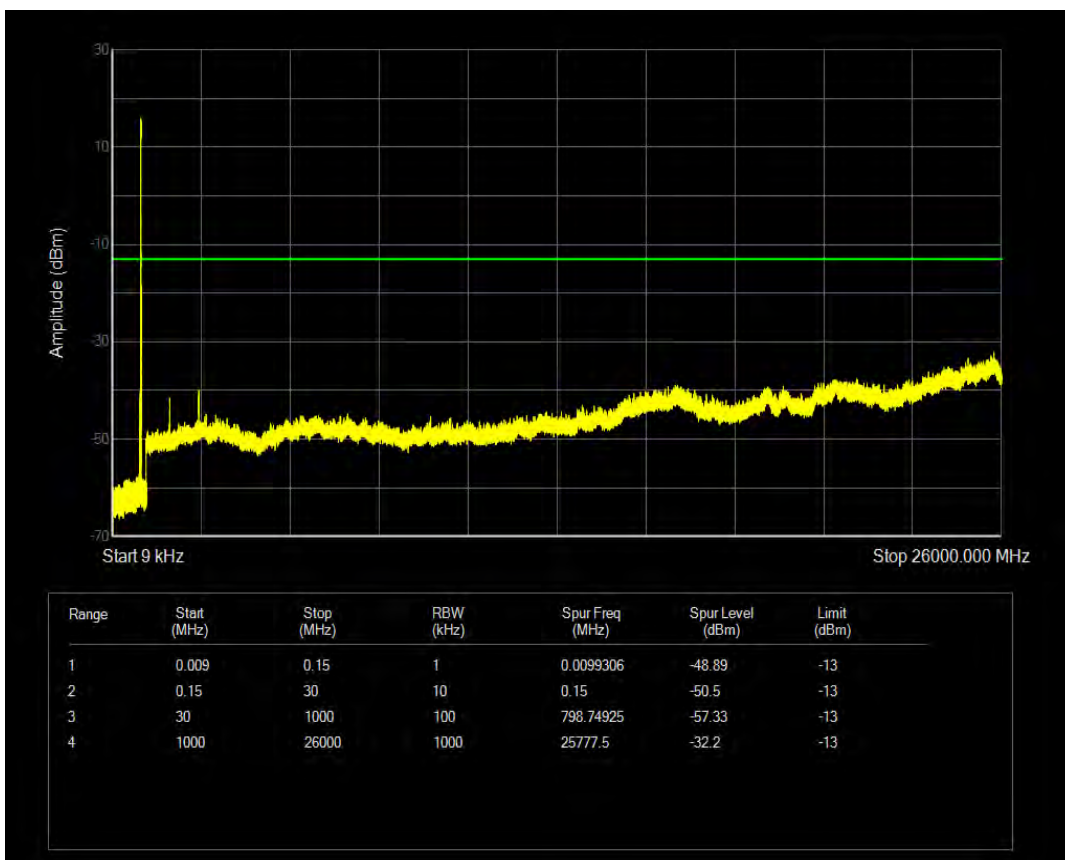

Band5 QAM16 BW=3MHz Channel=20635 RB Size=15 Position=#0

Band5 QAM16 BW=5MHz Channel=20425 RB Size=25 Position=#0

Band5 QPSK BW=5MHz Channel=20425 RB Size=25 Position=#0

Band5 QPSK BW=5MHz Channel=20625 RB Size=25 Position=#0

Band5 QAM16 BW=5MHz Channel=20625 RB Size=25 Position=#0

Band5 QPSK BW=10MHz Channel=20450 RB Size=50 Position=#0

Band5 QPSK BW=10MHz Channel=20600 RB Size=50 Position=#0

Band5 QAM16 BW=10MHz Channel=20450 RB Size=50 Position=#0