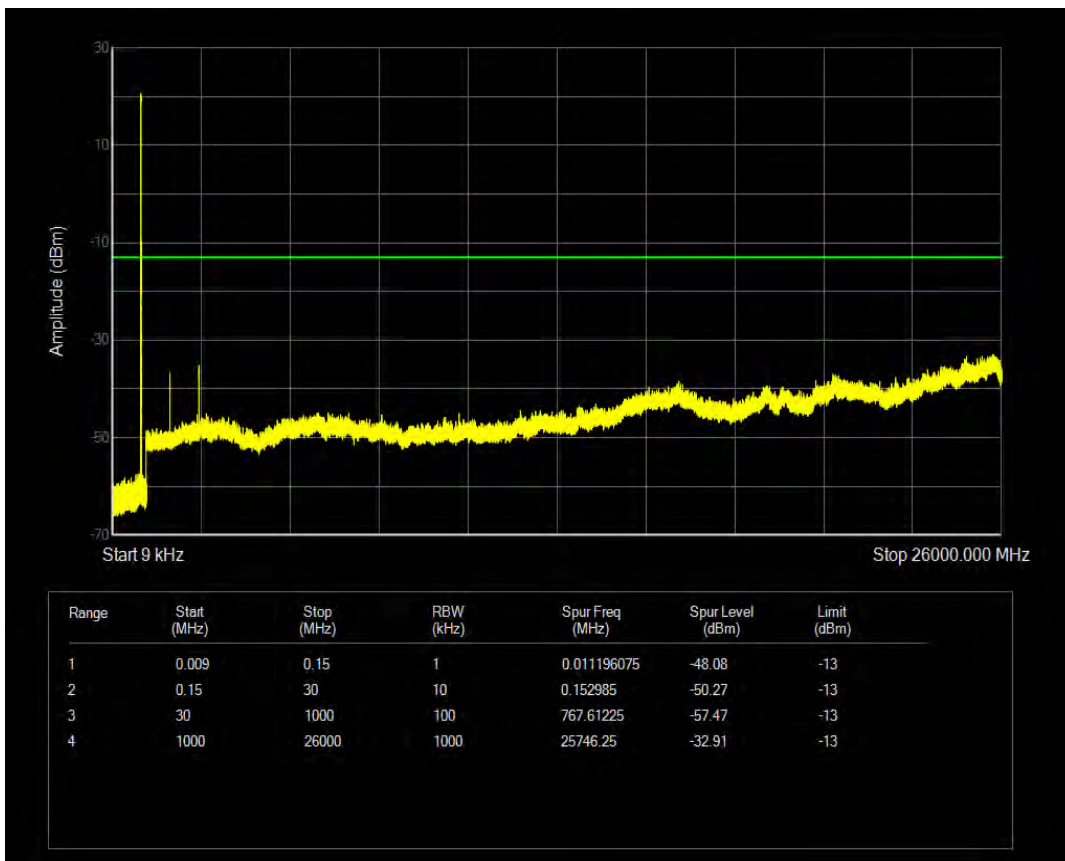

Band41 QPSK BW=20MHz Channel=41490 RB Size=100 Position=#0

Band5 QPSK BW=1.4MHz Channel=20407 RB Size=6 Position=#0

Band5 QAM16 BW=1.4MHz Channel=20407 RB Size=6 Position=#0

Band5 QPSK BW=1.4MHz Channel=20643 RB Size=6 Position=#0

Band5 QPSK BW=3MHz Channel=20415 RB Size=15 Position=#0

Band5 QAM16 BW=1.4MHz Channel=20643 RB Size=6 Position=#0

Band5 QAM16 BW=3MHz Channel=20415 RB Size=15 Position=#0

Band5 QPSK BW=3MHz Channel=20635 RB Size=15 Position=#0