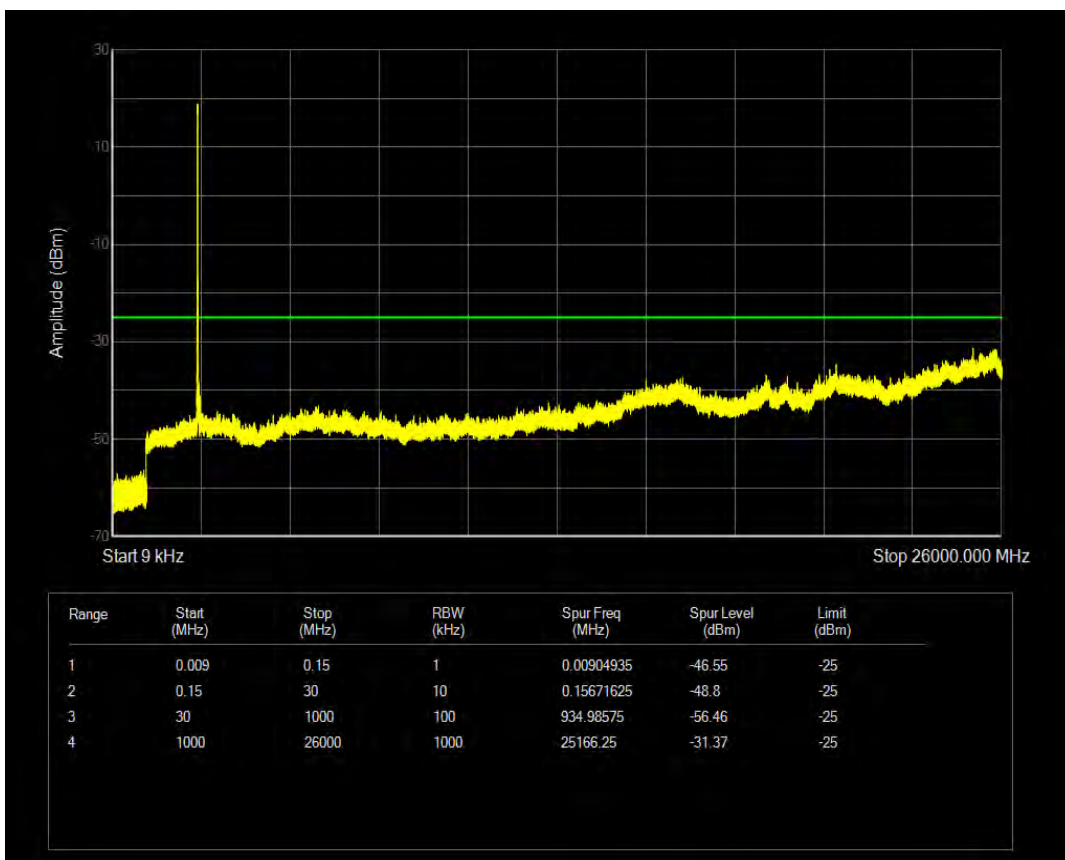

Band5 QAM16 BW=5MHz Channel=20625 RB Size=25 Position=#0

Band5 QPSK BW=10MHz Channel=20450 RB Size=50 Position=#0

Band5 QPSK BW=10MHz Channel=20600 RB Size=50 Position=#0

Band5 QAM16 BW=10MHz Channel=20450 RB Size=50 Position=#0

Band5 QAM16 BW=10MHz Channel=20600 RB Size=50 Position=#0

Band7 QPSK BW=5MHz Channel=20775 RB Size=25 Position=#0

Band7 QAM16 BW=5MHz Channel=20775 RB Size=25 Position=#0

Band7 QPSK BW=5MHz Channel=21425 RB Size=25 Position=#0

Band7 QAM16 BW=5MHz Channel=21425 RB Size=25 Position=#0

Band7 QPSK BW=10MHz Channel=20800 RB Size=50 Position=#0

Band7 QAM16 BW=10MHz Channel=20800 RB Size=50 Position=#0

Band7 QAM16 BW=10MHz Channel=21400 RB Size=50 Position=#0