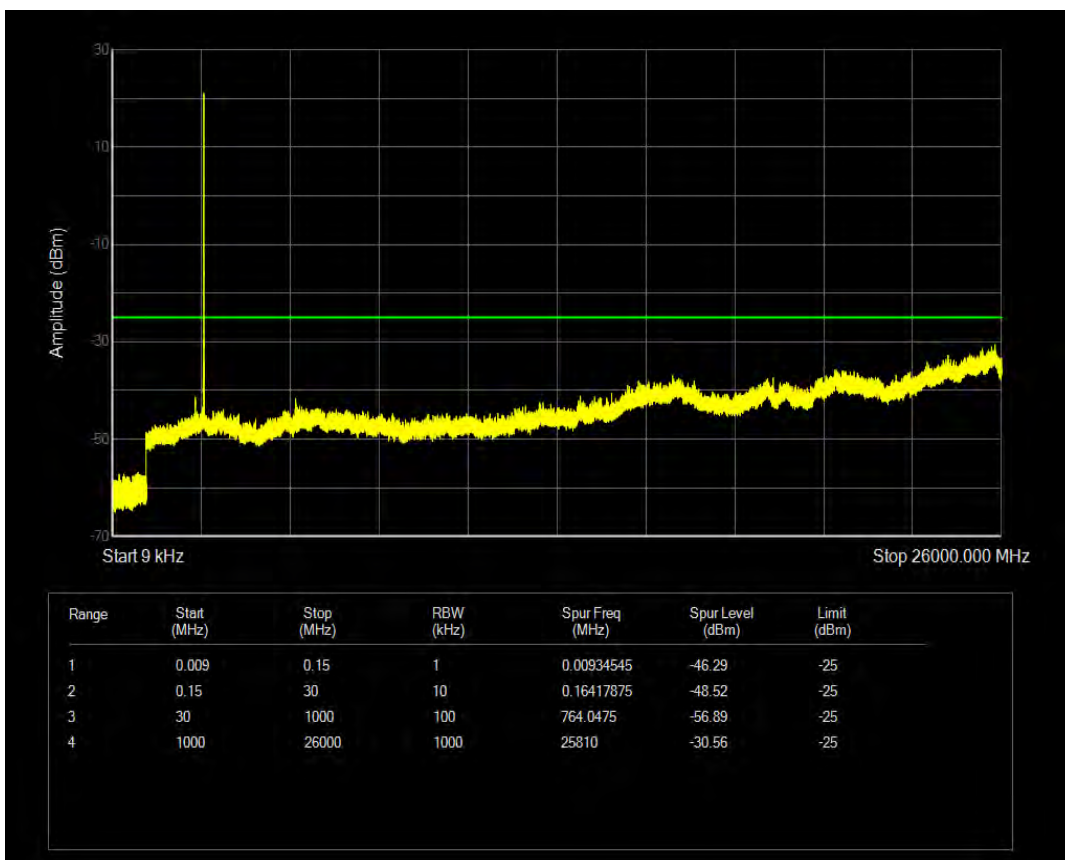

Band4 QAM16 BW=15MHz Channel=20025 RB Size=75 Position=#0

Band4 QAM16 BW=15MHz Channel=20325 RB Size=75 Position=#0

Band4 QPSK BW=15MHz Channel=20325 RB Size=75 Position=#0

Band4 QAM16 BW=20MHz Channel=20050 RB Size=100 Position=#0

Band4 QPSK BW=20MHz Channel=20050 RB Size=100 Position=#0

Band4 QAM16 BW=20MHz Channel=20300 RB Size=100 Position=#0

Band4 QPSK BW=20MHz Channel=20300 RB Size=100 Position=#0

Band41 QPSK BW=5MHz Channel=39675 RB Size=25 Position=#0

Band41 QAM16 BW=5MHz Channel=39675 RB Size=25 Position=#0

Band41 QPSK BW=5MHz Channel=41565 RB Size=25 Position=#0

Band41 QAM16 BW=5MHz Channel=41565 RB Size=25 Position=#0

Band41 QPSK BW=10MHz Channel=39700 RB Size=50 Position=#0