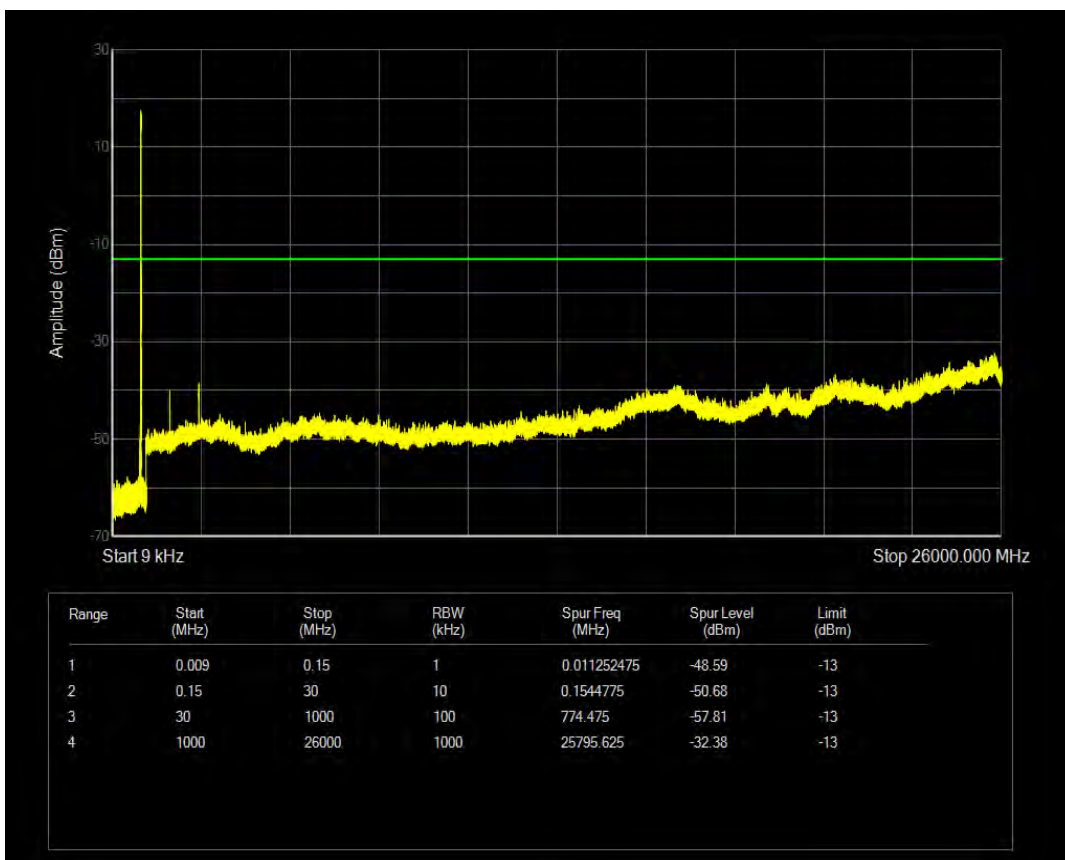

Band5 QPSK BW=3MHz Channel=20415 RB Size=15 Position=#0

Band5 QAM16 BW=1.4MHz Channel=20643 RB Size=6 Position=#0

Band5 QAM16 BW=3MHz Channel=20415 RB Size=15 Position=#0

Band5 QPSK BW=3MHz Channel=20635 RB Size=15 Position=#0

Band5 QAM16 BW=3MHz Channel=20635 RB Size=15 Position=#0

Band5 QAM16 BW=5MHz Channel=20425 RB Size=25 Position=#0

Band5 QPSK BW=5MHz Channel=20425 RB Size=25 Position=#0

Band5 QPSK BW=5MHz Channel=20625 RB Size=25 Position=#0