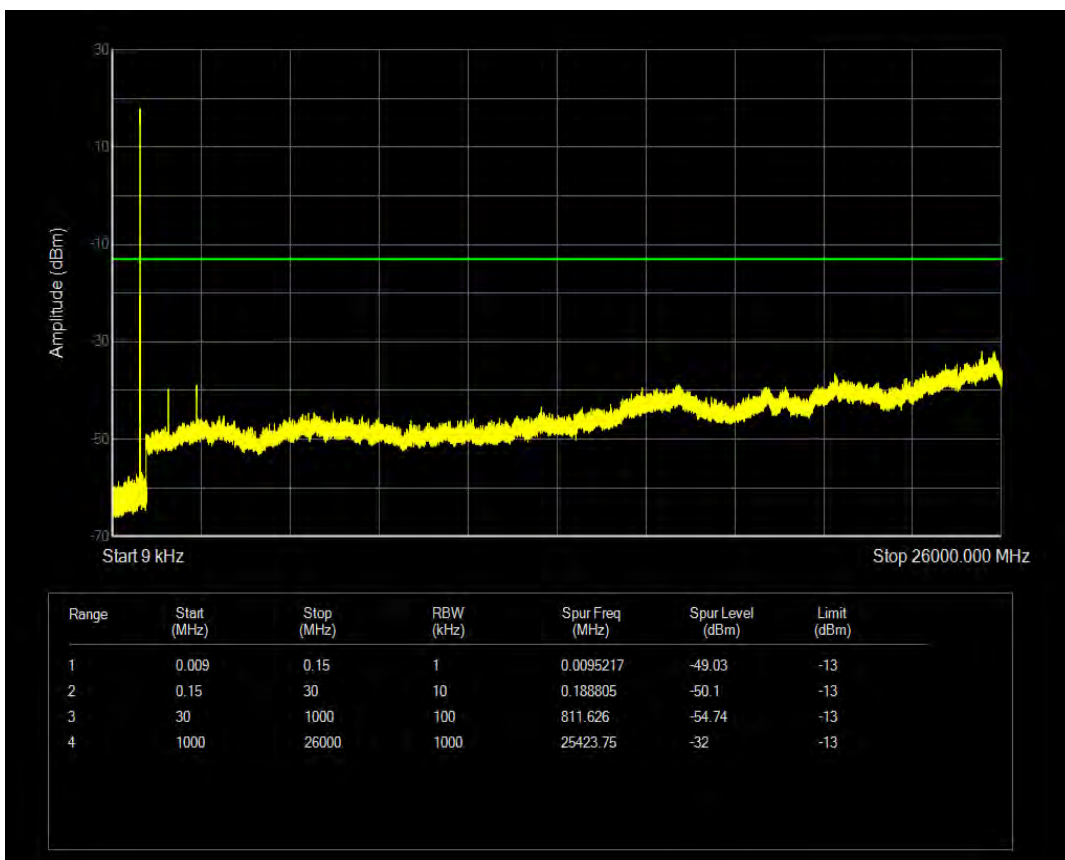

Band41 QPSK BW=20MHz Channel=41490 RB Size=100 Position=#0

Band5 QPSK BW=1.4MHz Channel=20407 RB Size=6 Position=#0

Band5 QAM16 BW=1.4MHz Channel=20407 RB Size=6 Position=#0

Band5 QPSK BW=1.4MHz Channel=20643 RB Size=6 Position=#0

Band5 QPSK BW=3MHz Channel=20415 RB Size=15 Position=#0

Band5 QAM16 BW=1.4MHz Channel=20643 RB Size=6 Position=#0

Band5 QAM16 BW=3MHz Channel=20415 RB Size=15 Position=#0

Band5 QPSK BW=3MHz Channel=20635 RB Size=15 Position=#0