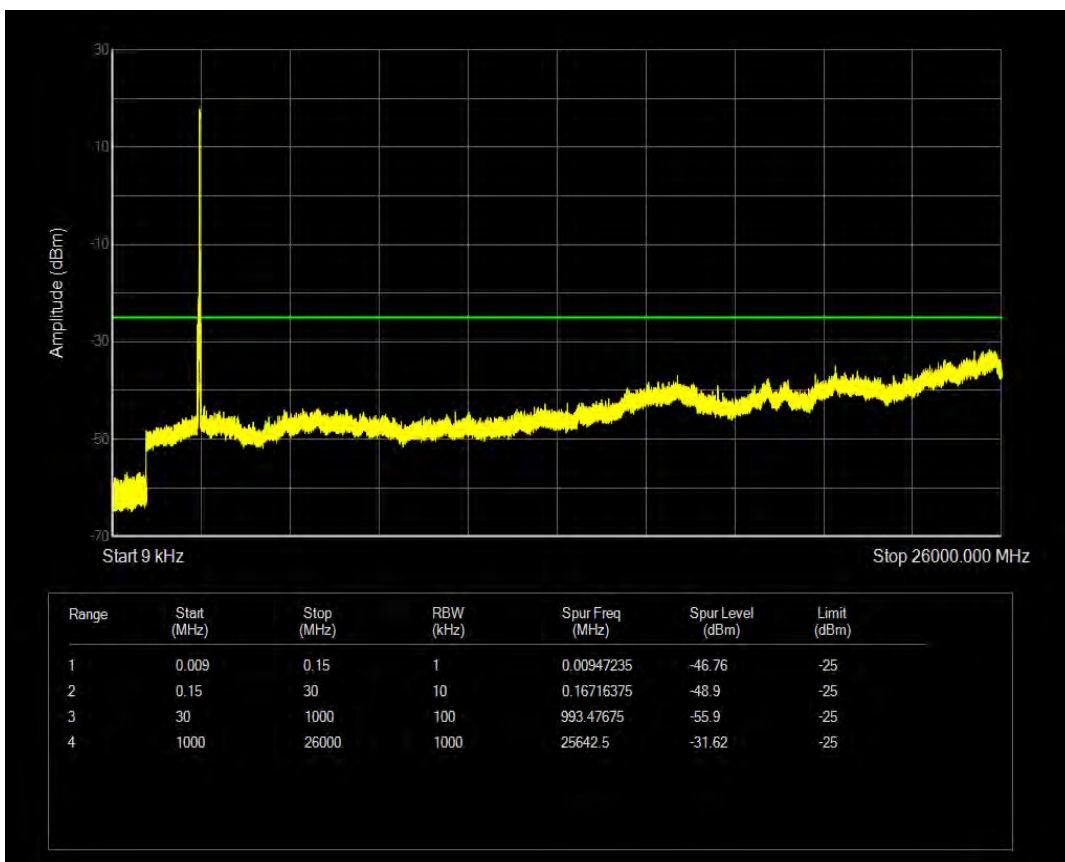

Band7 QAM16 BW=5MHz Channel=21425 RB Size=25 Position=#0

Band7 QPSK BW=10MHz Channel=20800 RB Size=50 Position=#0

Band7 QAM16 BW=10MHz Channel=20800 RB Size=50 Position=#0

Band7 QAM16 BW=10MHz Channel=21400 RB Size=50 Position=#0

Band7 QPSK BW=10MHz Channel=21400 RB Size=50 Position=#0

Band7 QPSK BW=15MHz Channel=20825 RB Size=75 Position=#0

Band7 QPSK BW=15MHz Channel=21375 RB Size=75 Position=#0

Band7 QAM16 BW=15MHz Channel=20825 RB Size=75 Position=#0

Band7 QAM16 BW=15MHz Channel=21375 RB Size=75 Position=#0

Band7 QAM16 BW=20MHz Channel=20850 RB Size=100 Position=#0

Band7 QPSK BW=20MHz Channel=20850 RB Size=100 Position=#0

Band7 QPSK BW=20MHz Channel=21350 RB Size=100 Position=#0