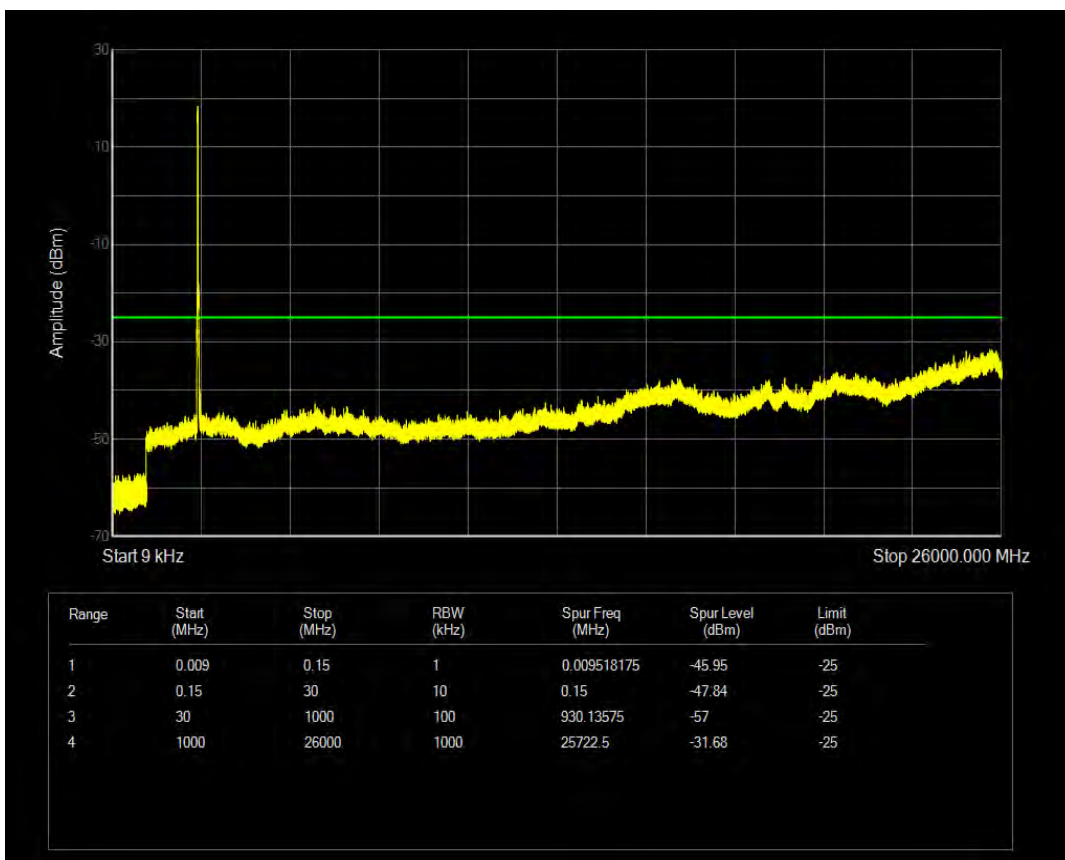

Band7 QAM16 BW=5MHz Channel=21425 RB Size=25 Position=#0

Band7 QPSK BW=10MHz Channel=20800 RB Size=50 Position=#0

Band7 QAM16 BW=10MHz Channel=20800 RB Size=50 Position=#0

Band7 QAM16 BW=10MHz Channel=21400 RB Size=50 Position=#0

Band7 QPSK BW=10MHz Channel=21400 RB Size=50 Position=#0

Band7 QPSK BW=15MHz Channel=20825 RB Size=75 Position=#0

Band7 QPSK BW=15MHz Channel=21375 RB Size=75 Position=#0

Band7 QAM16 BW=15MHz Channel=20825 RB Size=75 Position=#0

Band7 QAM16 BW=15MHz Channel=21375 RB Size=75 Position=#0

Band7 QAM16 BW=20MHz Channel=20850 RB Size=100 Position=#0

Band7 QPSK BW=20MHz Channel=20850 RB Size=100 Position=#0

Band7 QPSK BW=20MHz Channel=21350 RB Size=100 Position=#0