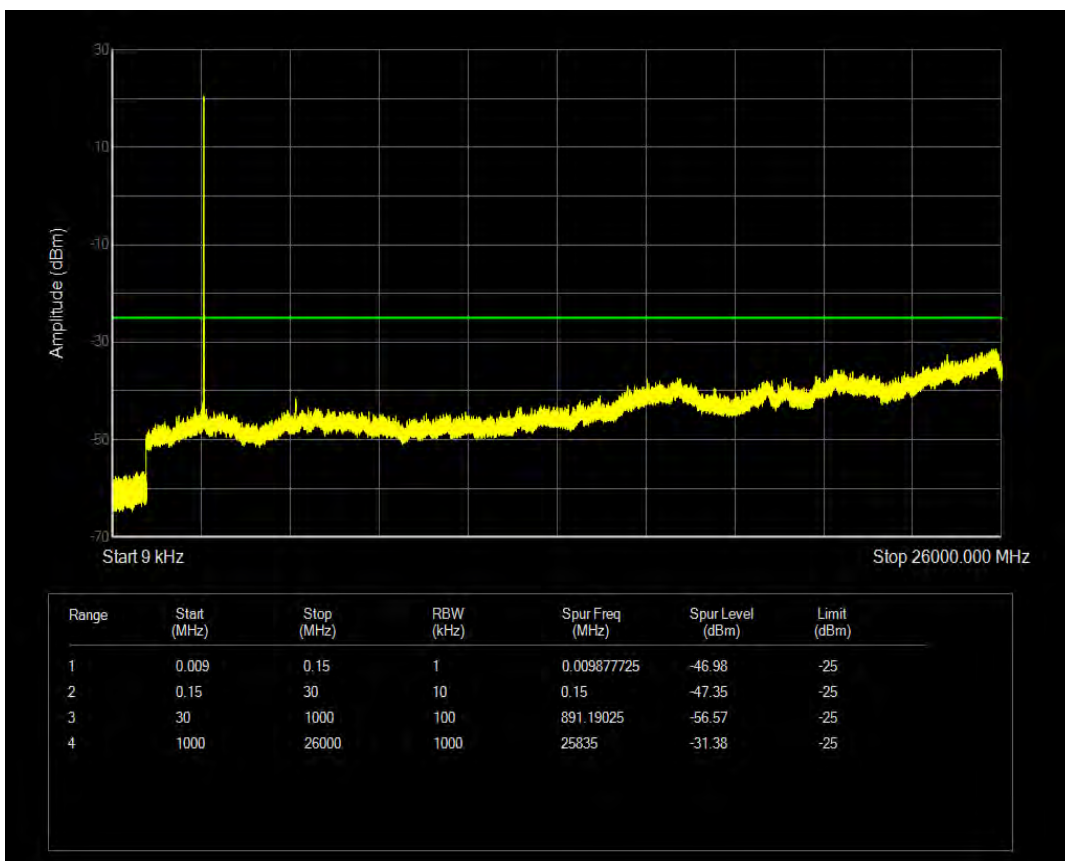

Band4 QAM16 BW=15MHz Channel=20025 RB Size=75 Position=#0

Band4 QAM16 BW=15MHz Channel=20325 RB Size=75 Position=#0

Band4 QPSK BW=15MHz Channel=20325 RB Size=75 Position=#0

Band4 QAM16 BW=20MHz Channel=20050 RB Size=100 Position=#0

Band4 QPSK BW=20MHz Channel=20050 RB Size=100 Position=#0

Band4 QAM16 BW=20MHz Channel=20300 RB Size=100 Position=#0

Band4 QPSK BW=20MHz Channel=20300 RB Size=100 Position=#0

Band41 QPSK BW=5MHz Channel=39675 RB Size=25 Position=#0

Band41 QAM16 BW=5MHz Channel=39675 RB Size=25 Position=#0

Band41 QPSK BW=5MHz Channel=41565 RB Size=25 Position=#0

Band41 QAM16 BW=5MHz Channel=41565 RB Size=25 Position=#0

Band41 QPSK BW=10MHz Channel=39700 RB Size=50 Position=#0