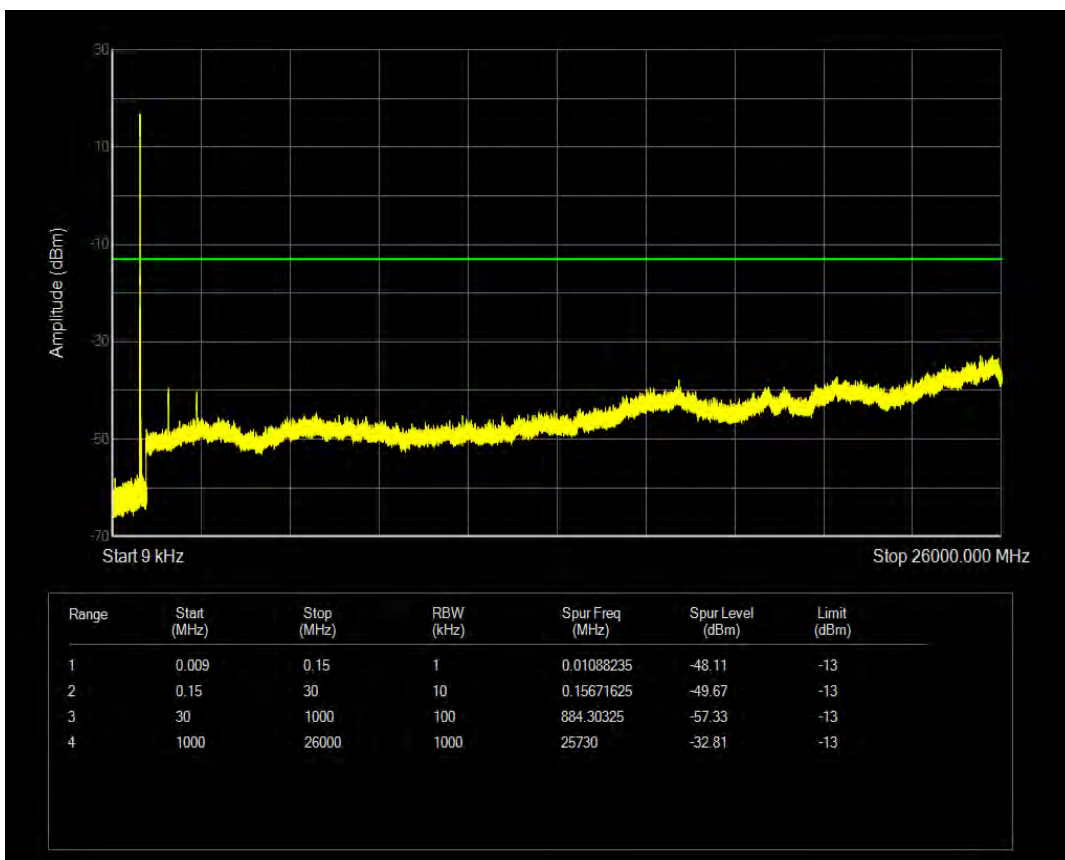

Band5 QPSK BW=3MHz Channel=20415 RB Size=15 Position=#0

Band5 QAM16 BW=1.4MHz Channel=20643 RB Size=6 Position=#0

Band5 QAM16 BW=3MHz Channel=20415 RB Size=15 Position=#0

Band5 QPSK BW=3MHz Channel=20635 RB Size=15 Position=#0

Band5 QAM16 BW=3MHz Channel=20635 RB Size=15 Position=#0

Band5 QAM16 BW=5MHz Channel=20425 RB Size=25 Position=#0

Band5 QPSK BW=5MHz Channel=20425 RB Size=25 Position=#0

Band5 QPSK BW=5MHz Channel=20625 RB Size=25 Position=#0