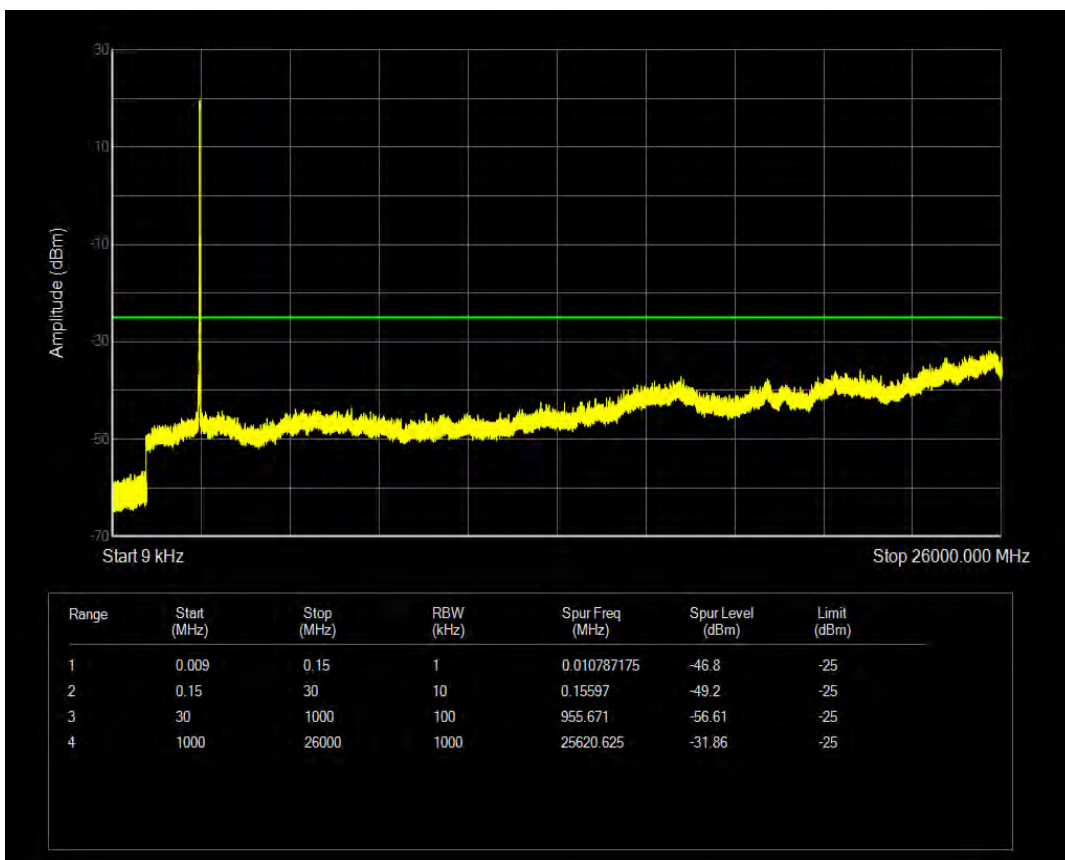

Band5 QAM16 BW=10MHz Channel=20600 RB Size=50 Position=#0

Band7 QPSK BW=5MHz Channel=20775 RB Size=25 Position=#0

Band7 QAM16 BW=5MHz Channel=20775 RB Size=25 Position=#0

Band7 QPSK BW=5MHz Channel=21425 RB Size=25 Position=#0

Band7 QAM16 BW=5MHz Channel=21425 RB Size=25 Position=#0

Band7 QPSK BW=10MHz Channel=20800 RB Size=50 Position=#0

Band7 QAM16 BW=10MHz Channel=20800 RB Size=50 Position=#0

Band7 QAM16 BW=10MHz Channel=21400 RB Size=50 Position=#0

Band7 QPSK BW=10MHz Channel=21400 RB Size=50 Position=#0

Band7 QPSK BW=15MHz Channel=20825 RB Size=75 Position=#0

Band7 QPSK BW=15MHz Channel=21375 RB Size=75 Position=#0

Band7 QAM16 BW=15MHz Channel=20825 RB Size=75 Position=#0