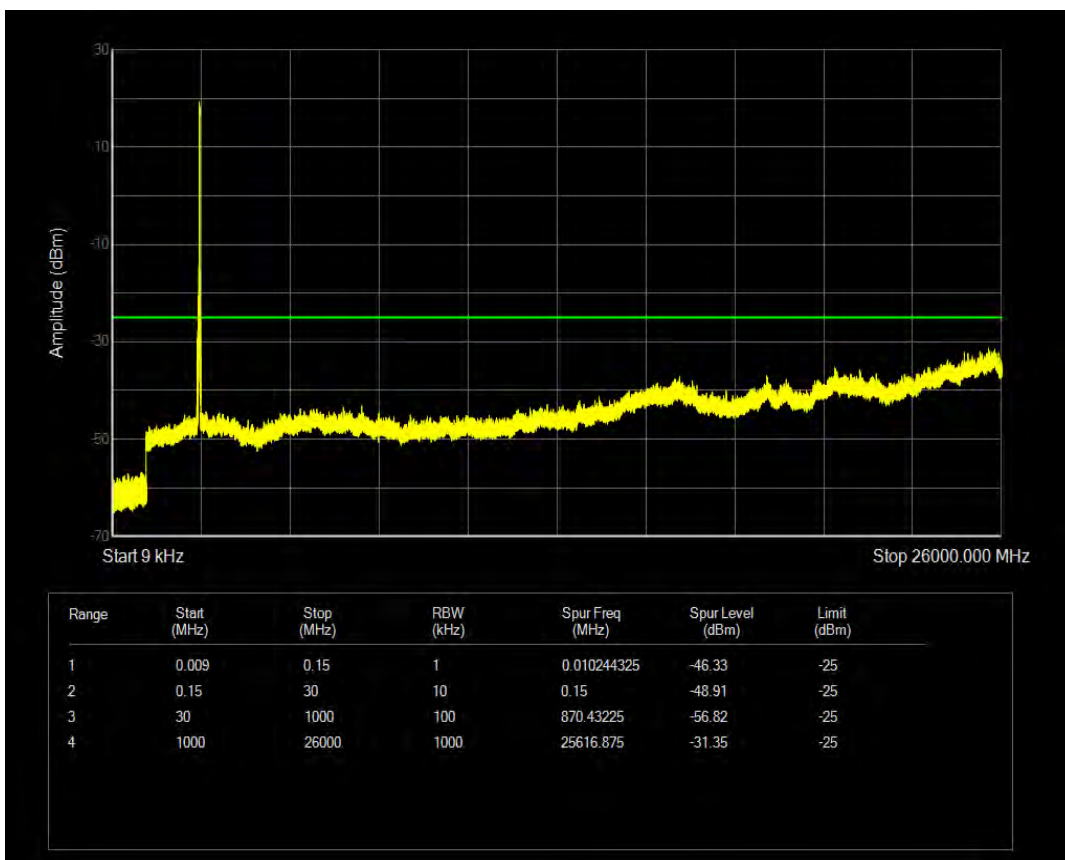

Band5 QAM16 BW=10MHz Channel=20600 RB Size=50 Position=#0

Band7 QPSK BW=5MHz Channel=20775 RB Size=25 Position=#0

Band7 QAM16 BW=5MHz Channel=20775 RB Size=25 Position=#0

Band7 QPSK BW=5MHz Channel=21425 RB Size=25 Position=#0

Band7 QAM16 BW=5MHz Channel=21425 RB Size=25 Position=#0

Band7 QPSK BW=10MHz Channel=20800 RB Size=50 Position=#0

Band7 QAM16 BW=10MHz Channel=20800 RB Size=50 Position=#0

Band7 QAM16 BW=10MHz Channel=21400 RB Size=50 Position=#0

Band7 QPSK BW=10MHz Channel=21400 RB Size=50 Position=#0

Band7 QPSK BW=15MHz Channel=20825 RB Size=75 Position=#0

Band7 QPSK BW=15MHz Channel=21375 RB Size=75 Position=#0

Band7 QAM16 BW=15MHz Channel=20825 RB Size=75 Position=#0