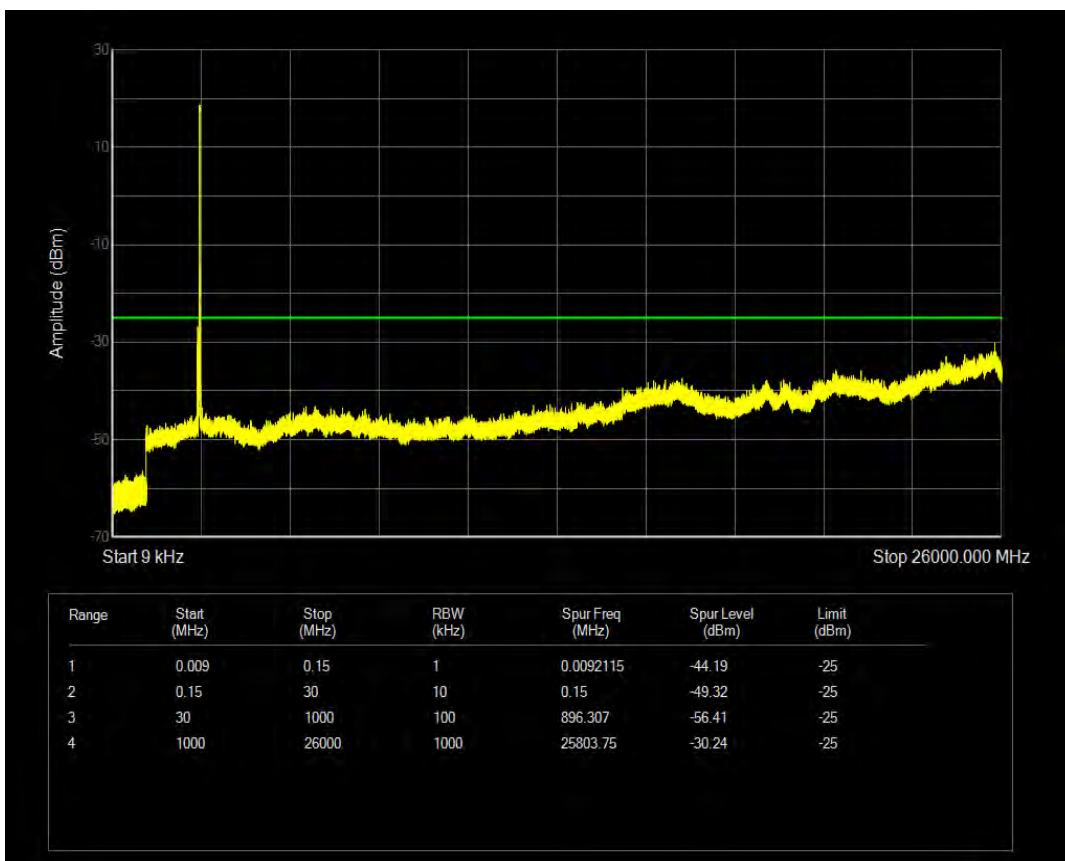

Band5 QAM16 BW=10MHz Channel=20600 RB Size=50 Position=#0

Band7 QPSK BW=5MHz Channel=20775 RB Size=25 Position=#0

Band7 QAM16 BW=5MHz Channel=20775 RB Size=25 Position=#0

Band7 QPSK BW=5MHz Channel=21425 RB Size=25 Position=#0

Band7 QAM16 BW=5MHz Channel=21425 RB Size=25 Position=#0

Band7 QPSK BW=10MHz Channel=20800 RB Size=50 Position=#0

Band7 QAM16 BW=10MHz Channel=20800 RB Size=50 Position=#0

Band7 QAM16 BW=10MHz Channel=21400 RB Size=50 Position=#0

Band7 QPSK BW=10MHz Channel=21400 RB Size=50 Position=#0

Band7 QPSK BW=15MHz Channel=20825 RB Size=75 Position=#0

Band7 QPSK BW=15MHz Channel=21375 RB Size=75 Position=#0

Band7 QAM16 BW=15MHz Channel=20825 RB Size=75 Position=#0