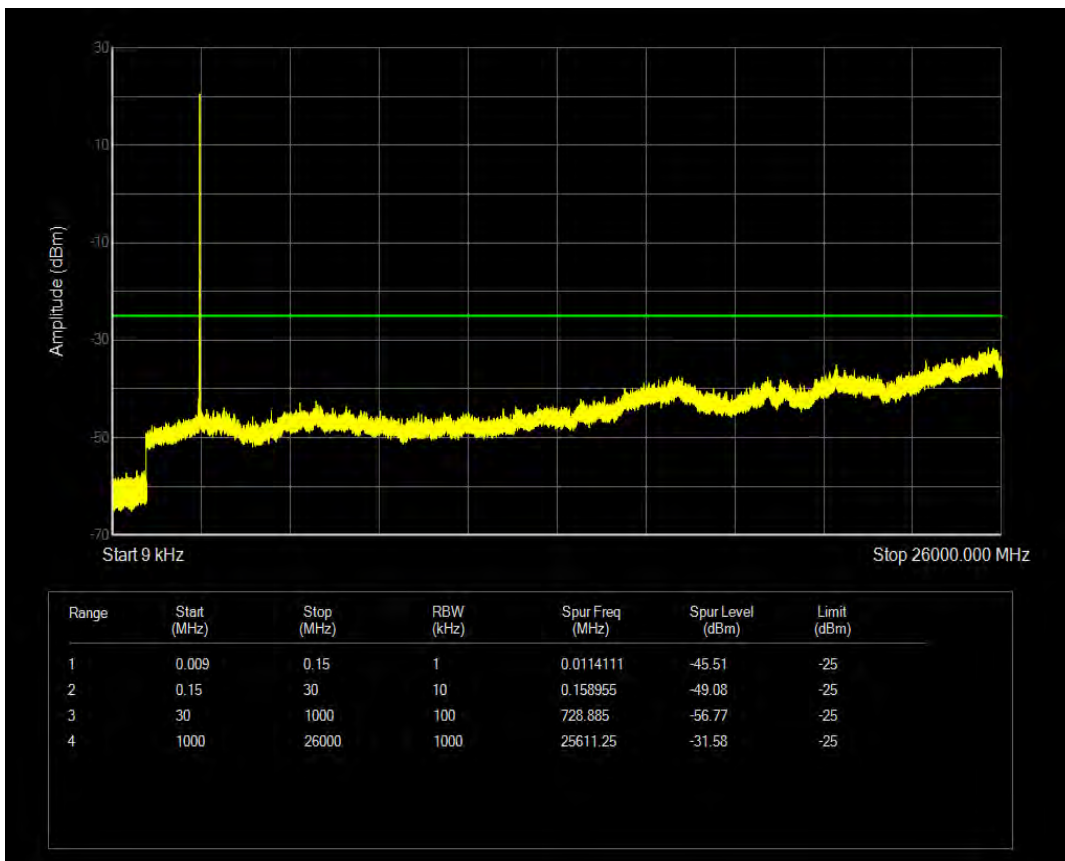

Band5 QAM16 BW=5MHz Channel=20625 RB Size=25 Position=#0

Band5 QPSK BW=10MHz Channel=20450 RB Size=50 Position=#0

Band5 QPSK BW=10MHz Channel=20600 RB Size=50 Position=#0

Band5 QAM16 BW=10MHz Channel=20450 RB Size=50 Position=#0

Band5 QAM16 BW=10MHz Channel=20600 RB Size=50 Position=#0

Band7 QPSK BW=5MHz Channel=20775 RB Size=25 Position=#0

Band7 QAM16 BW=5MHz Channel=20775 RB Size=25 Position=#0

Band7 QPSK BW=5MHz Channel=21425 RB Size=25 Position=#0

Band7 QAM16 BW=5MHz Channel=21425 RB Size=25 Position=#0

Band7 QPSK BW=10MHz Channel=20800 RB Size=50 Position=#0

Band7 QAM16 BW=10MHz Channel=20800 RB Size=50 Position=#0

Band7 QAM16 BW=10MHz Channel=21400 RB Size=50 Position=#0