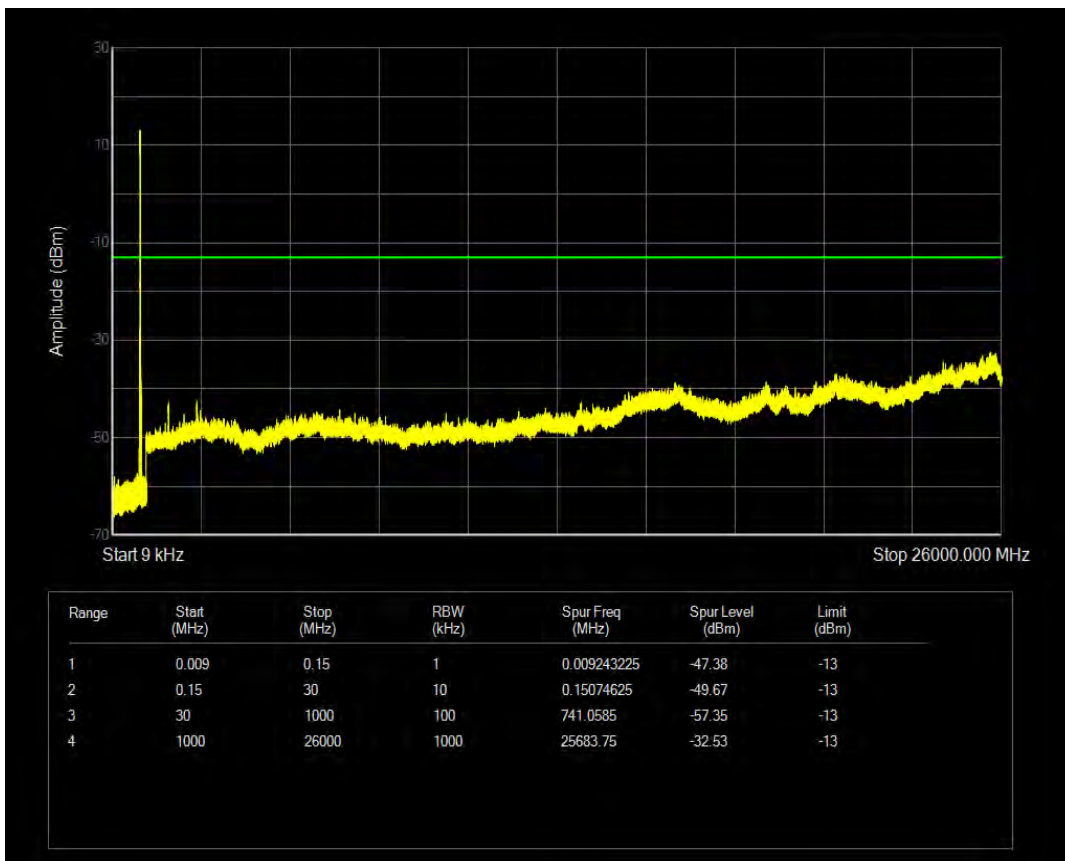

Band5 QAM16 BW=3MHz Channel=20635 RB Size=15 Position=#0

Band5 QAM16 BW=5MHz Channel=20425 RB Size=25 Position=#0

Band5 QPSK BW=5MHz Channel=20425 RB Size=25 Position=#0

Band5 QPSK BW=5MHz Channel=20625 RB Size=25 Position=#0

Band5 QAM16 BW=5MHz Channel=20625 RB Size=25 Position=#0

Band5 QPSK BW=10MHz Channel=20450 RB Size=50 Position=#0

Band5 QPSK BW=10MHz Channel=20600 RB Size=50 Position=#0

Band5 QAM16 BW=10MHz Channel=20450 RB Size=50 Position=#0

Band5 QAM16 BW=10MHz Channel=20600 RB Size=50 Position=#0

Band7 QPSK BW=5MHz Channel=20775 RB Size=25 Position=#0

Band7 QAM16 BW=5MHz Channel=20775 RB Size=25 Position=#0

Band7 QPSK BW=5MHz Channel=21425 RB Size=25 Position=#0