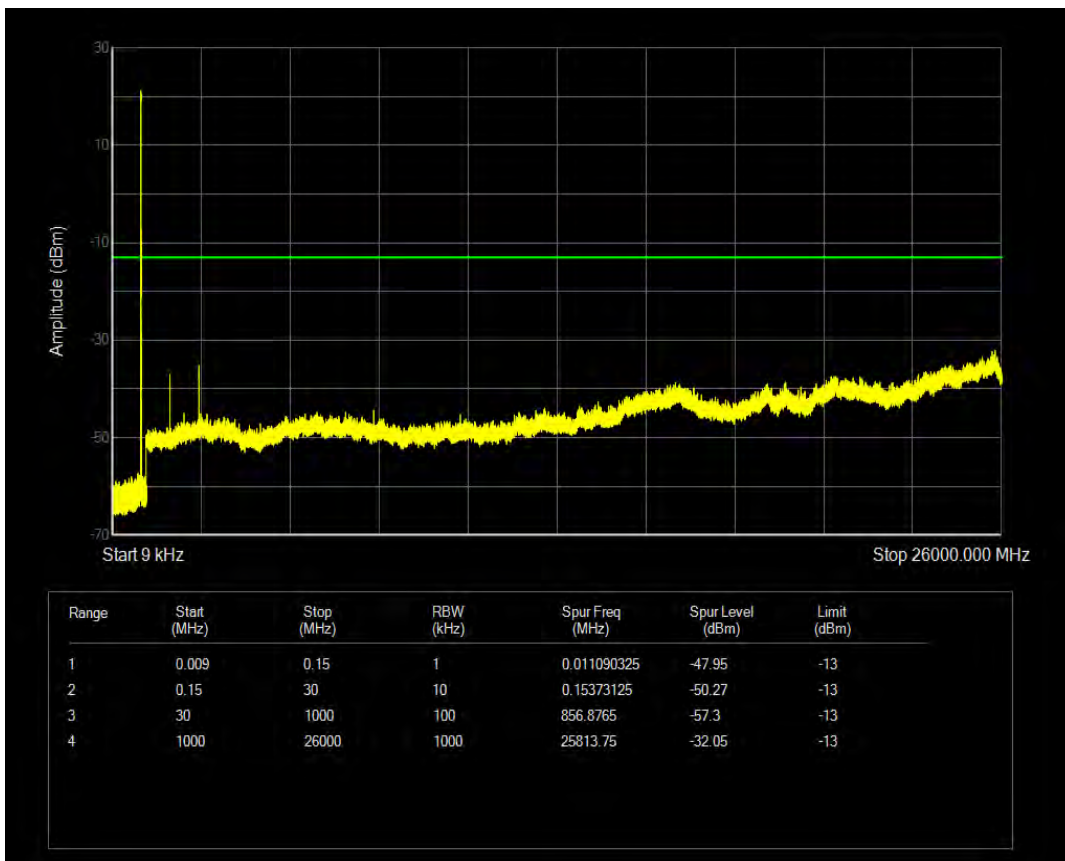

Band41 QPSK BW=20MHz Channel=41490 RB Size=100 Position=#0

Band5 QPSK BW=1.4MHz Channel=20407 RB Size=6 Position=#0

Band5 QAM16 BW=1.4MHz Channel=20407 RB Size=6 Position=#0

Band5 QPSK BW=1.4MHz Channel=20643 RB Size=6 Position=#0

Band5 QPSK BW=3MHz Channel=20415 RB Size=15 Position=#0

Band5 QAM16 BW=1.4MHz Channel=20643 RB Size=6 Position=#0

Band5 QAM16 BW=3MHz Channel=20415 RB Size=15 Position=#0

Band5 QPSK BW=3MHz Channel=20635 RB Size=15 Position=#0