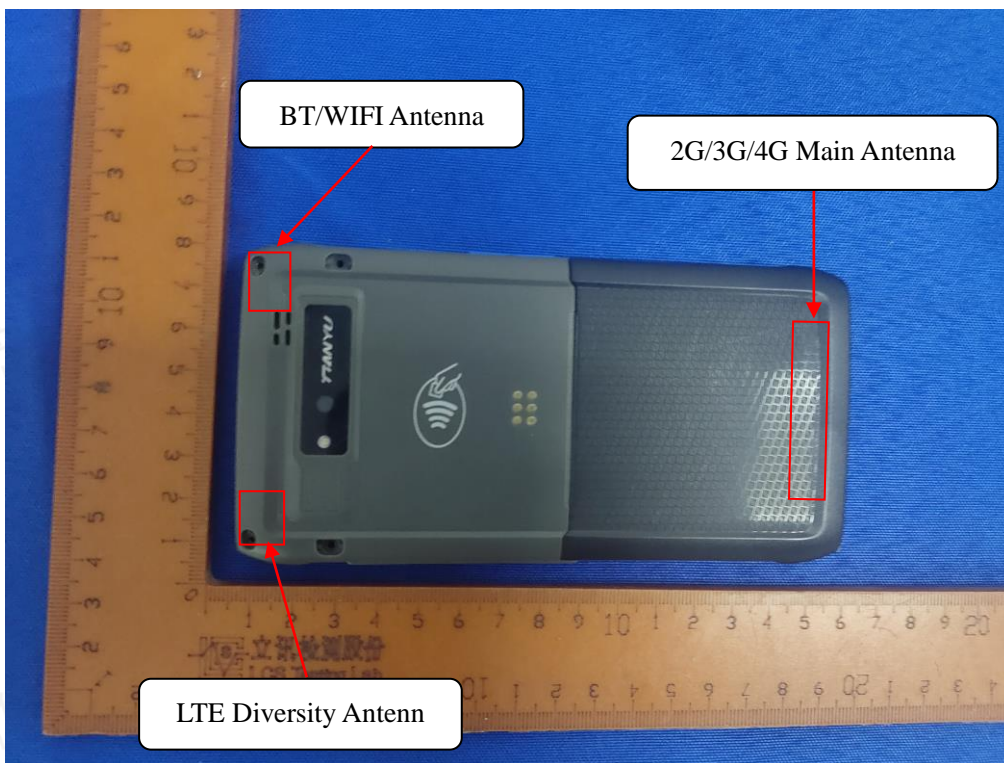

Tel: +(86) 0755-82591330 | E-mail: webmaster@lcs-cert.com | Web: www.lcs-cert.com

Scan code to check authenticity

Head Setup Photo (Right Cheek)

Head Setup Photo (Right Tilt)

10mm body-worn Front Side Setup Photo (hotspot)

AT PHOTOGRAPHS

Fig.1

Fig. 2