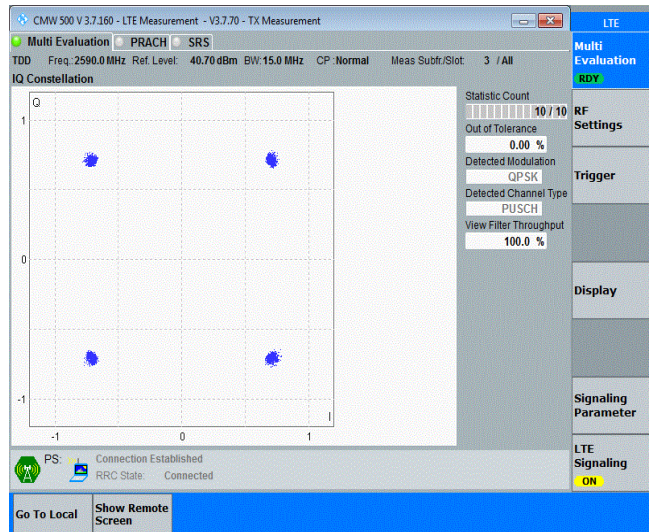

Band41-15MHz-QPSK-40590-75RB#0