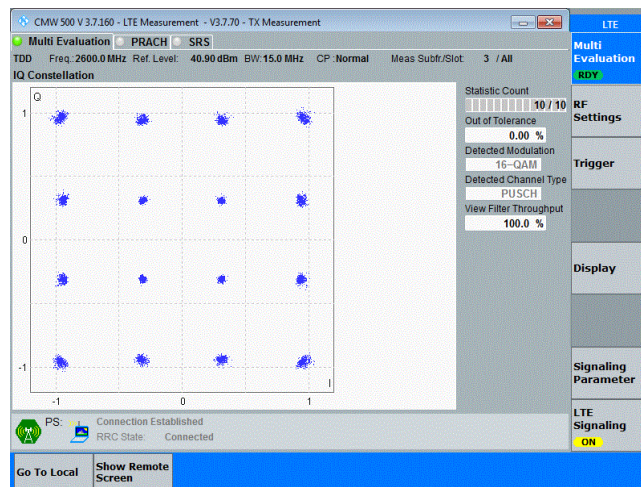

Band41-15MHz-16QAM-40690-75RB#0