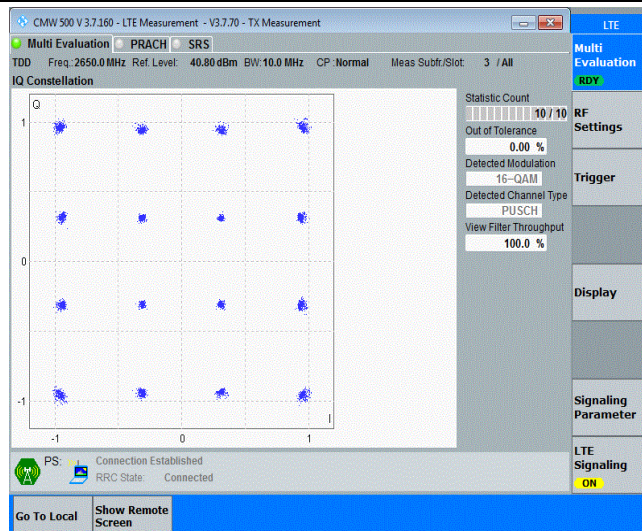

Band41-10MHz-QPSK-41190-50RB#0

Band41-10MHz-16QAM-40090-50RB#0

Band41-10MHz-16QAM-40290-50RB#0

Band41-10MHz-16QAM-40590-50RB#0

Band41-10MHz-16QAM-40690-50RB#0

Band41-10MHz-16QAM-41190-50RB#0

Band41-15MHz-QPSK-40115-75RB#0