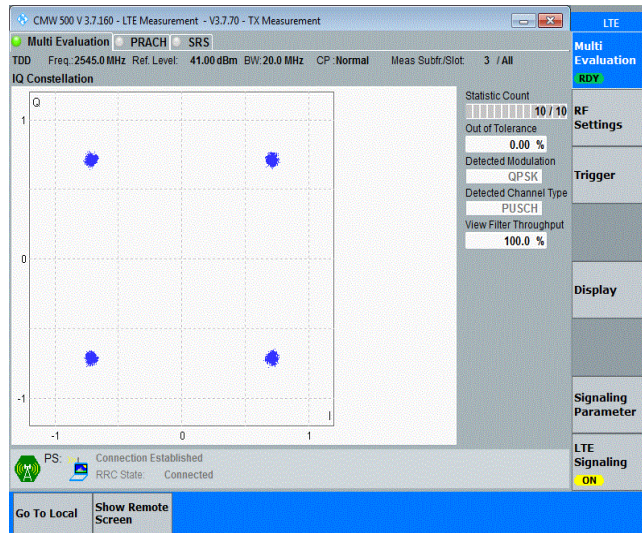

Band41-20MHz-QPSK-40140-100RB#0