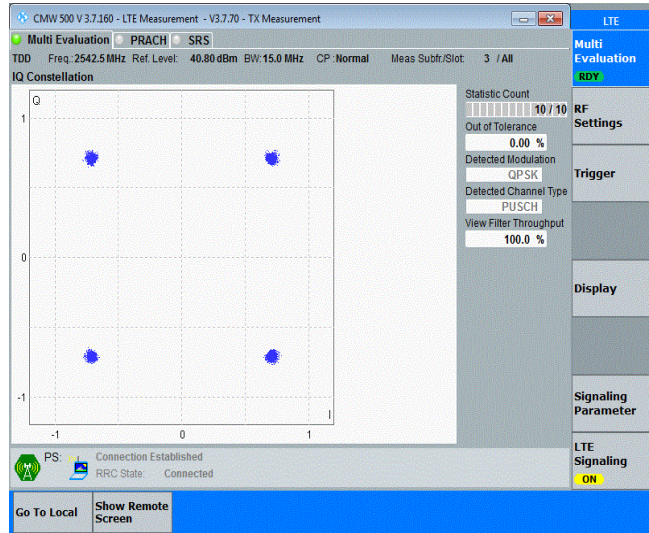

Band41-10MHz-QPSK-41190-50RB#0

Band41-10MHz-16QAM-40090-50RB#0

Band41-10MHz-16QAM-40290-50RB#0

Band41-10MHz-16QAM-40590-50RB#0

Band41-10MHz-16QAM-40690-50RB#0

Band41-10MHz-16QAM-41190-50RB#0

Band41-15MHz-QPSK-40115-75RB#0