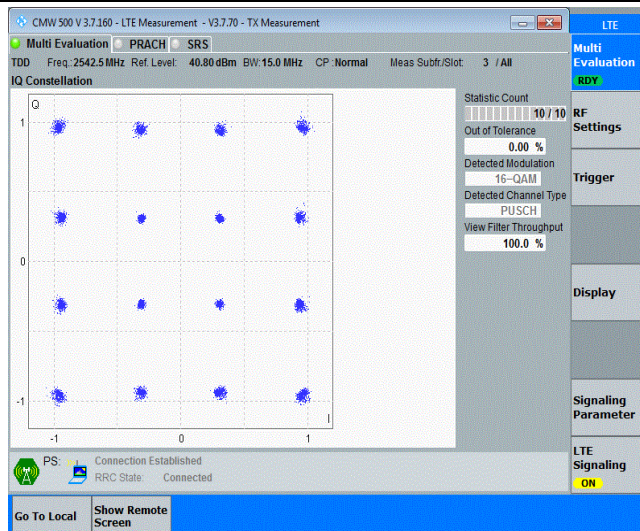

Band41-15MHz-QPSK-40315-75RB#0

Band41-15MHz-QPSK-40590-75RB#0

Band41-15MHz-QPSK-40690-75RB#0

Band41-15MHz-QPSK-41165-75RB#0

Band41-15MHz-16QAM-40115-75RB#0

Band41-15MHz-16QAM-40315-75RB#0

Band41-15MHz-16QAM-40590-75RB#0