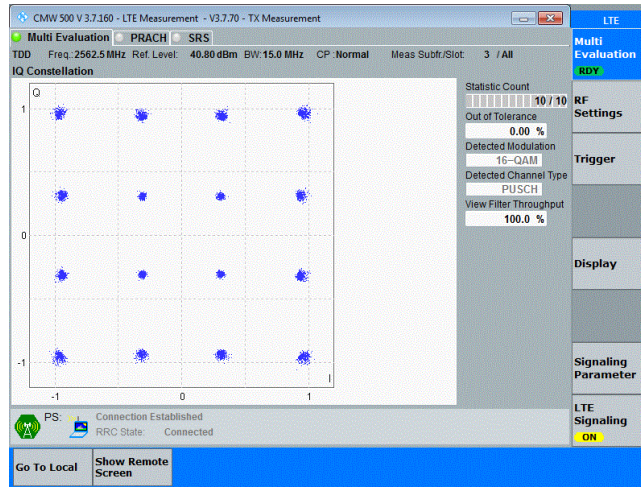

Band41-15MHz-QPSK-40315-75RB#0

Band41-15MHz-QPSK-40590-75RB#0

Band41-15MHz-QPSK-40690-75RB#0

Band41-15MHz-QPSK-41165-75RB#0

Band41-15MHz-16QAM-40115-75RB#0

Band41-15MHz-16QAM-40315-75RB#0

Band41-15MHz-16QAM-40590-75RB#0