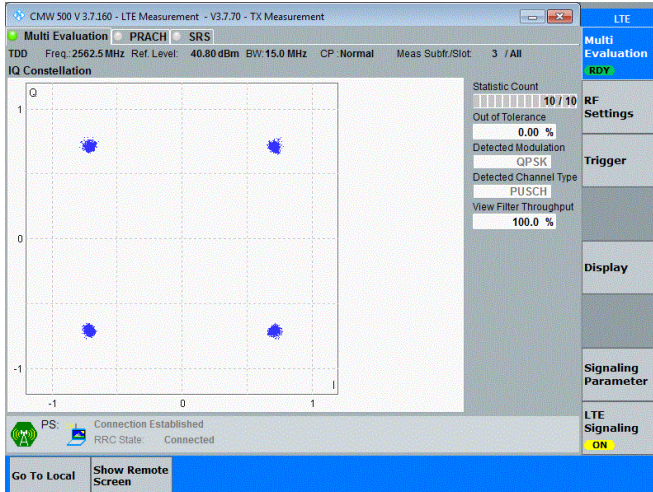

Band41-15MHz-QPSK-40315-75RB#0