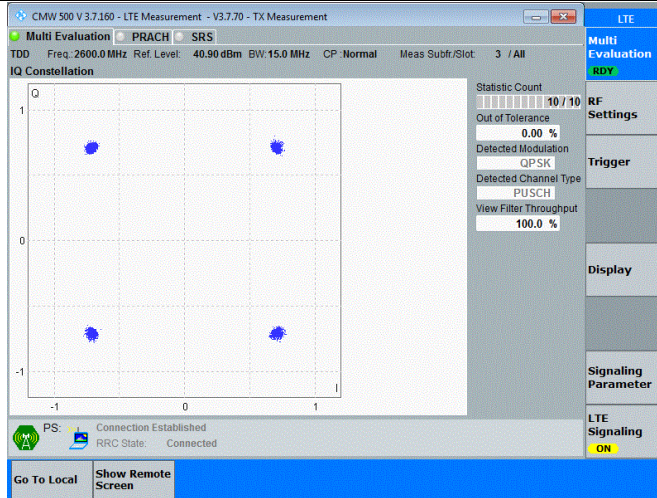

Band41-15MHz-QPSK-40690-75RB#0