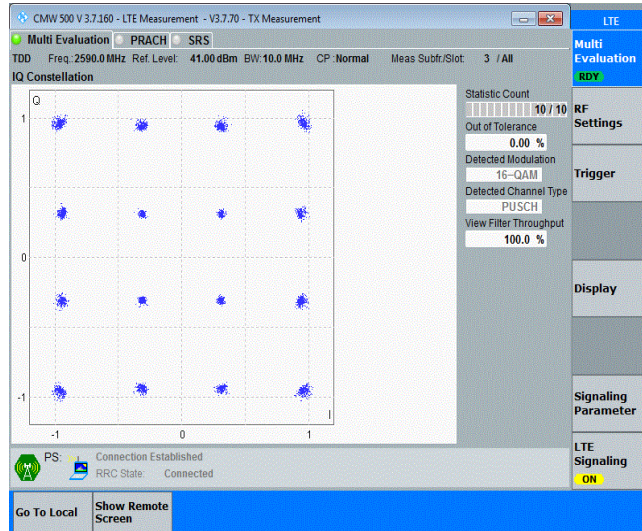

Band41-10MHz-QPSK-41190-50RB#0

Band41-10MHz-16QAM-40090-50RB#0

Band41-10MHz-16QAM-40290-50RB#0

Band41-10MHz-16QAM-40590-50RB#0

Band41-10MHz-16QAM-40690-50RB#0

Band41-10MHz-16QAM-41190-50RB#0

Band41-15MHz-QPSK-40115-75RB#0