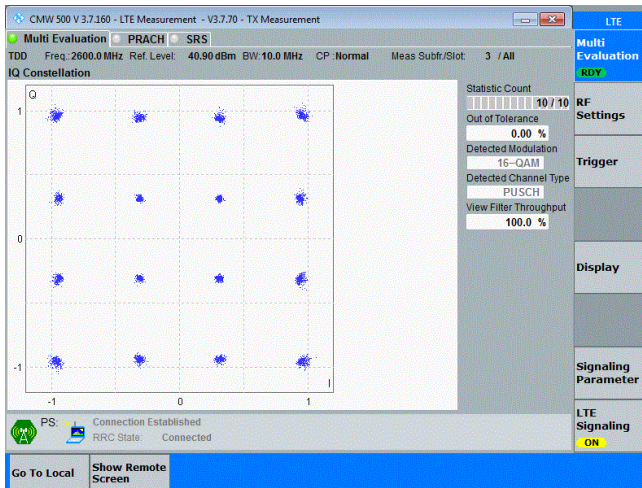

Band41-10MHz-QPSK-41190-50RB#0

Band41-10MHz-16QAM-40090-50RB#0

Band41-10MHz-16QAM-40290-50RB#0

Band41-10MHz-16QAM-40590-50RB#0

Band41-10MHz-16QAM-40690-50RB#0

Band41-10MHz-16QAM-41190-50RB#0

Band41-15MHz-QPSK-40115-75RB#0